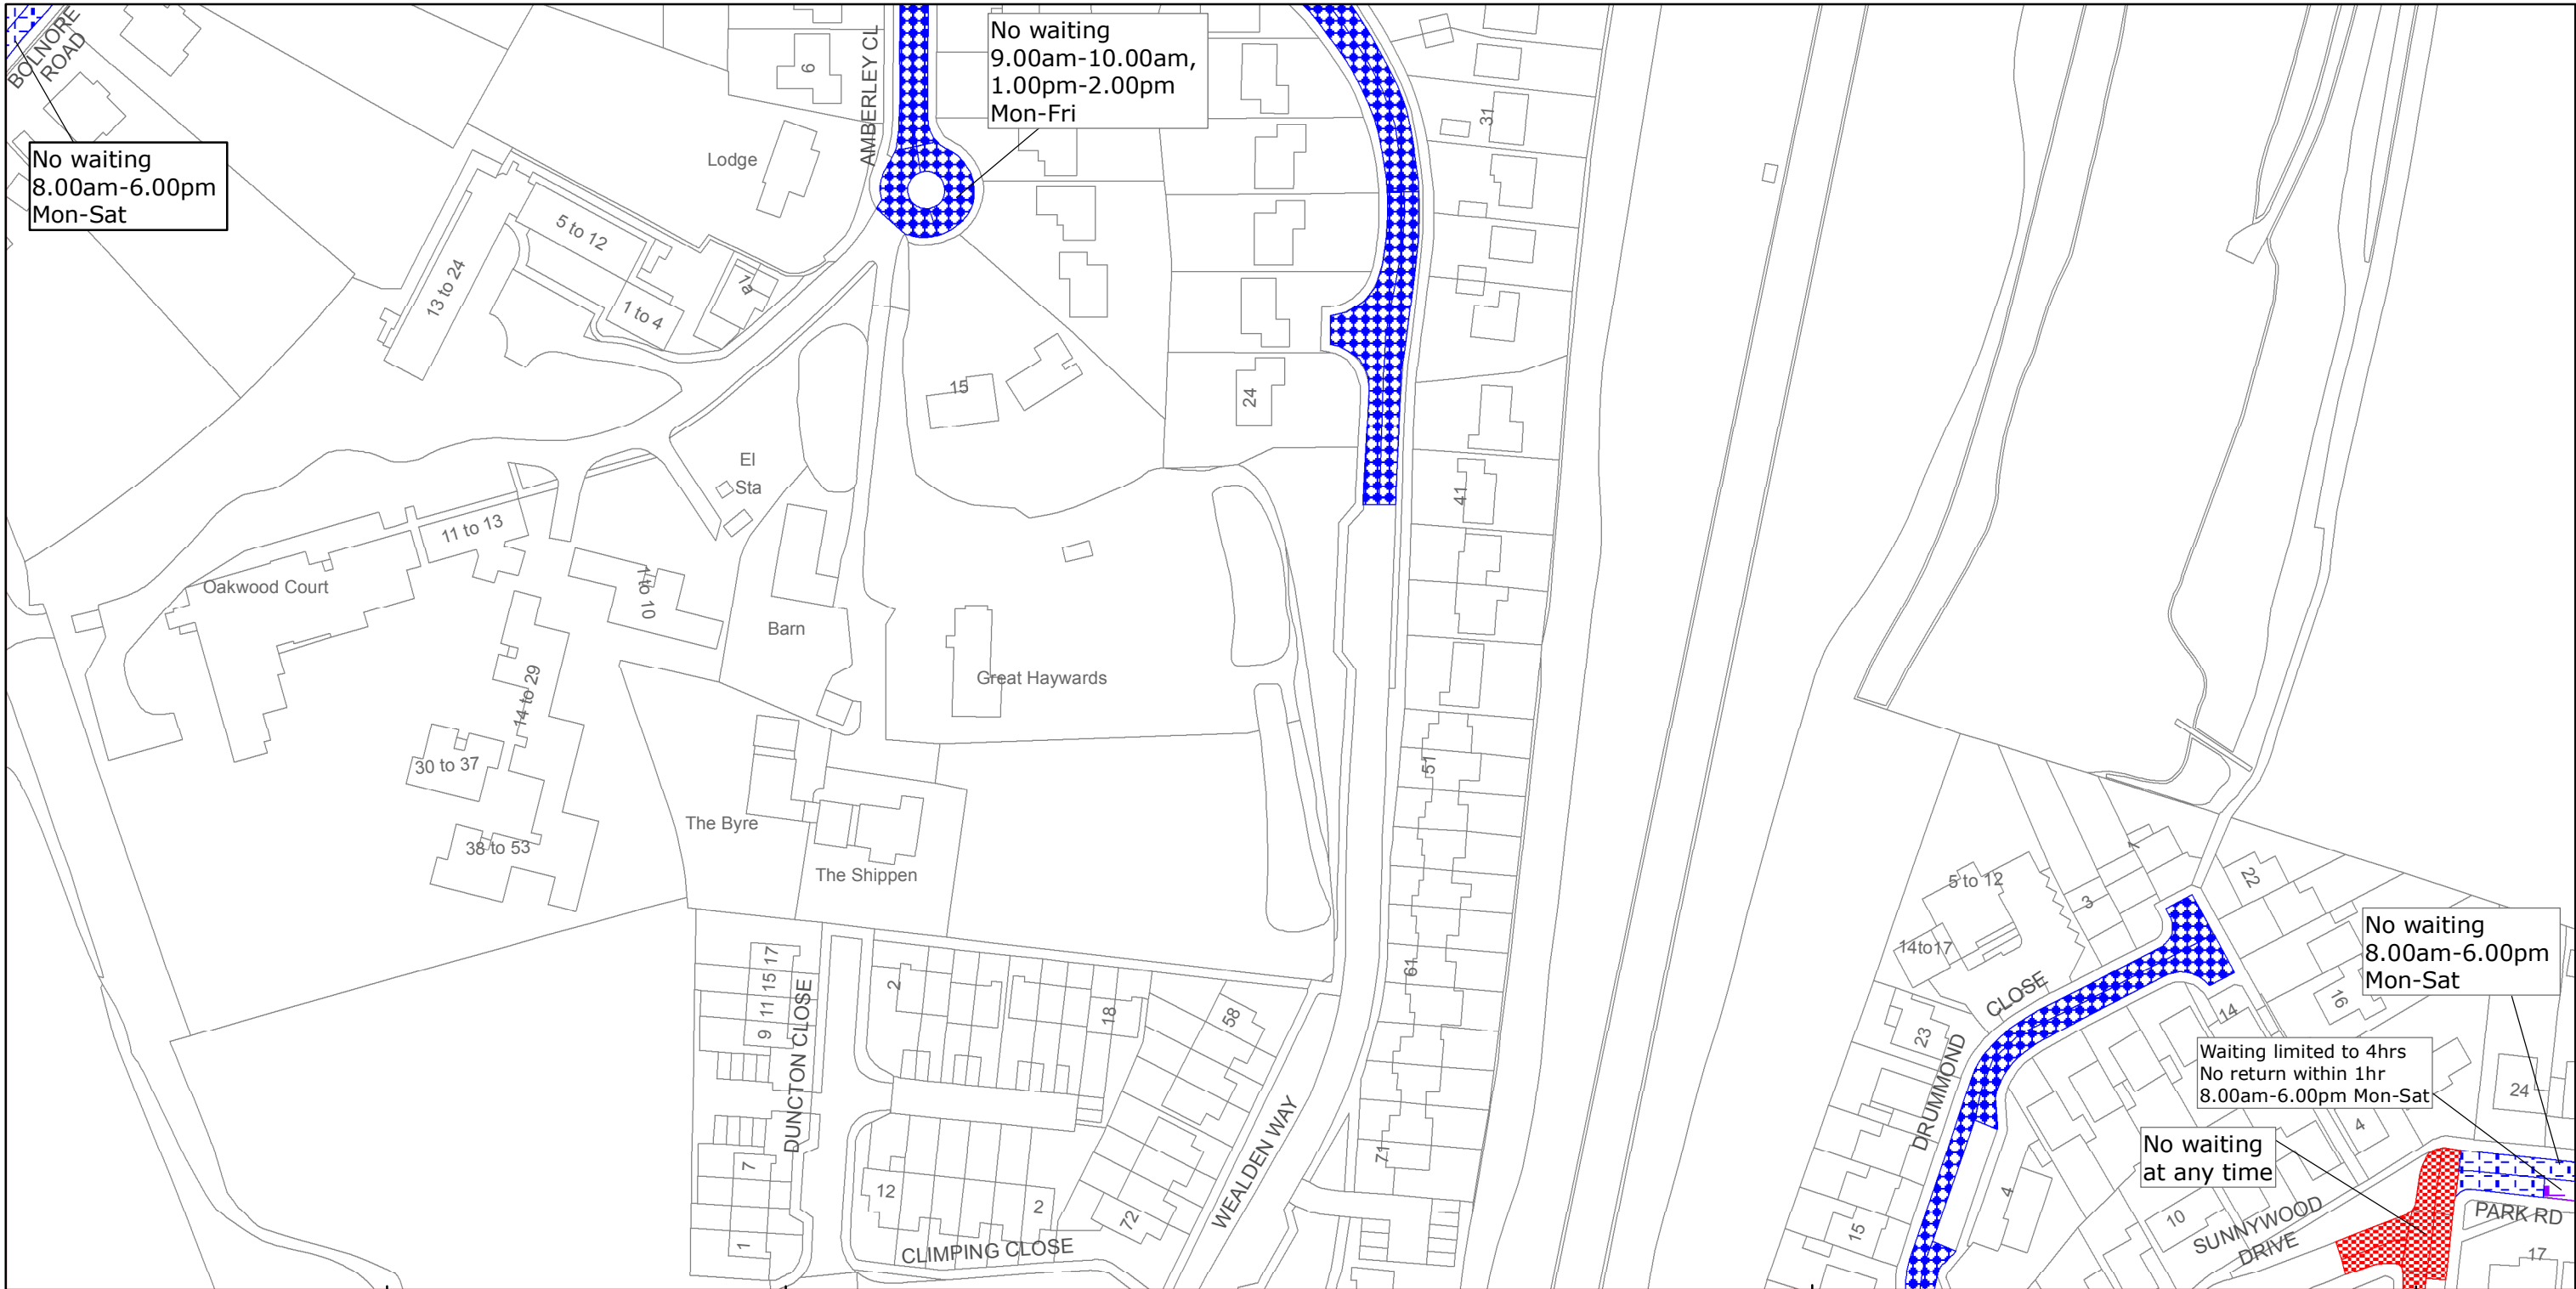

West Sussex County Council
Highways & Transport
The Grange
Tower Street
Chichester
West Sussex
PO19 1RH

MID SUSSEX DISTRICT: HAYWARDS HEATH
WAITING RESTRICTIONS

Reproduced from or based upon 2013 Ordnance Survey material with permission of the Controller of HMSO (c) Crown Copyright reserved.
Unauthorised reproduction infringes Crown copyright and may lead to prosecution or civil proceedings West Sussex County Council Licence No. 100023447

TILE REF NO:
TQ3223NES

SHEET ISSUE NO 8
SHEET ACTIVE FROM - 23/01/2015

SCALE:
1:1250
at A3 size