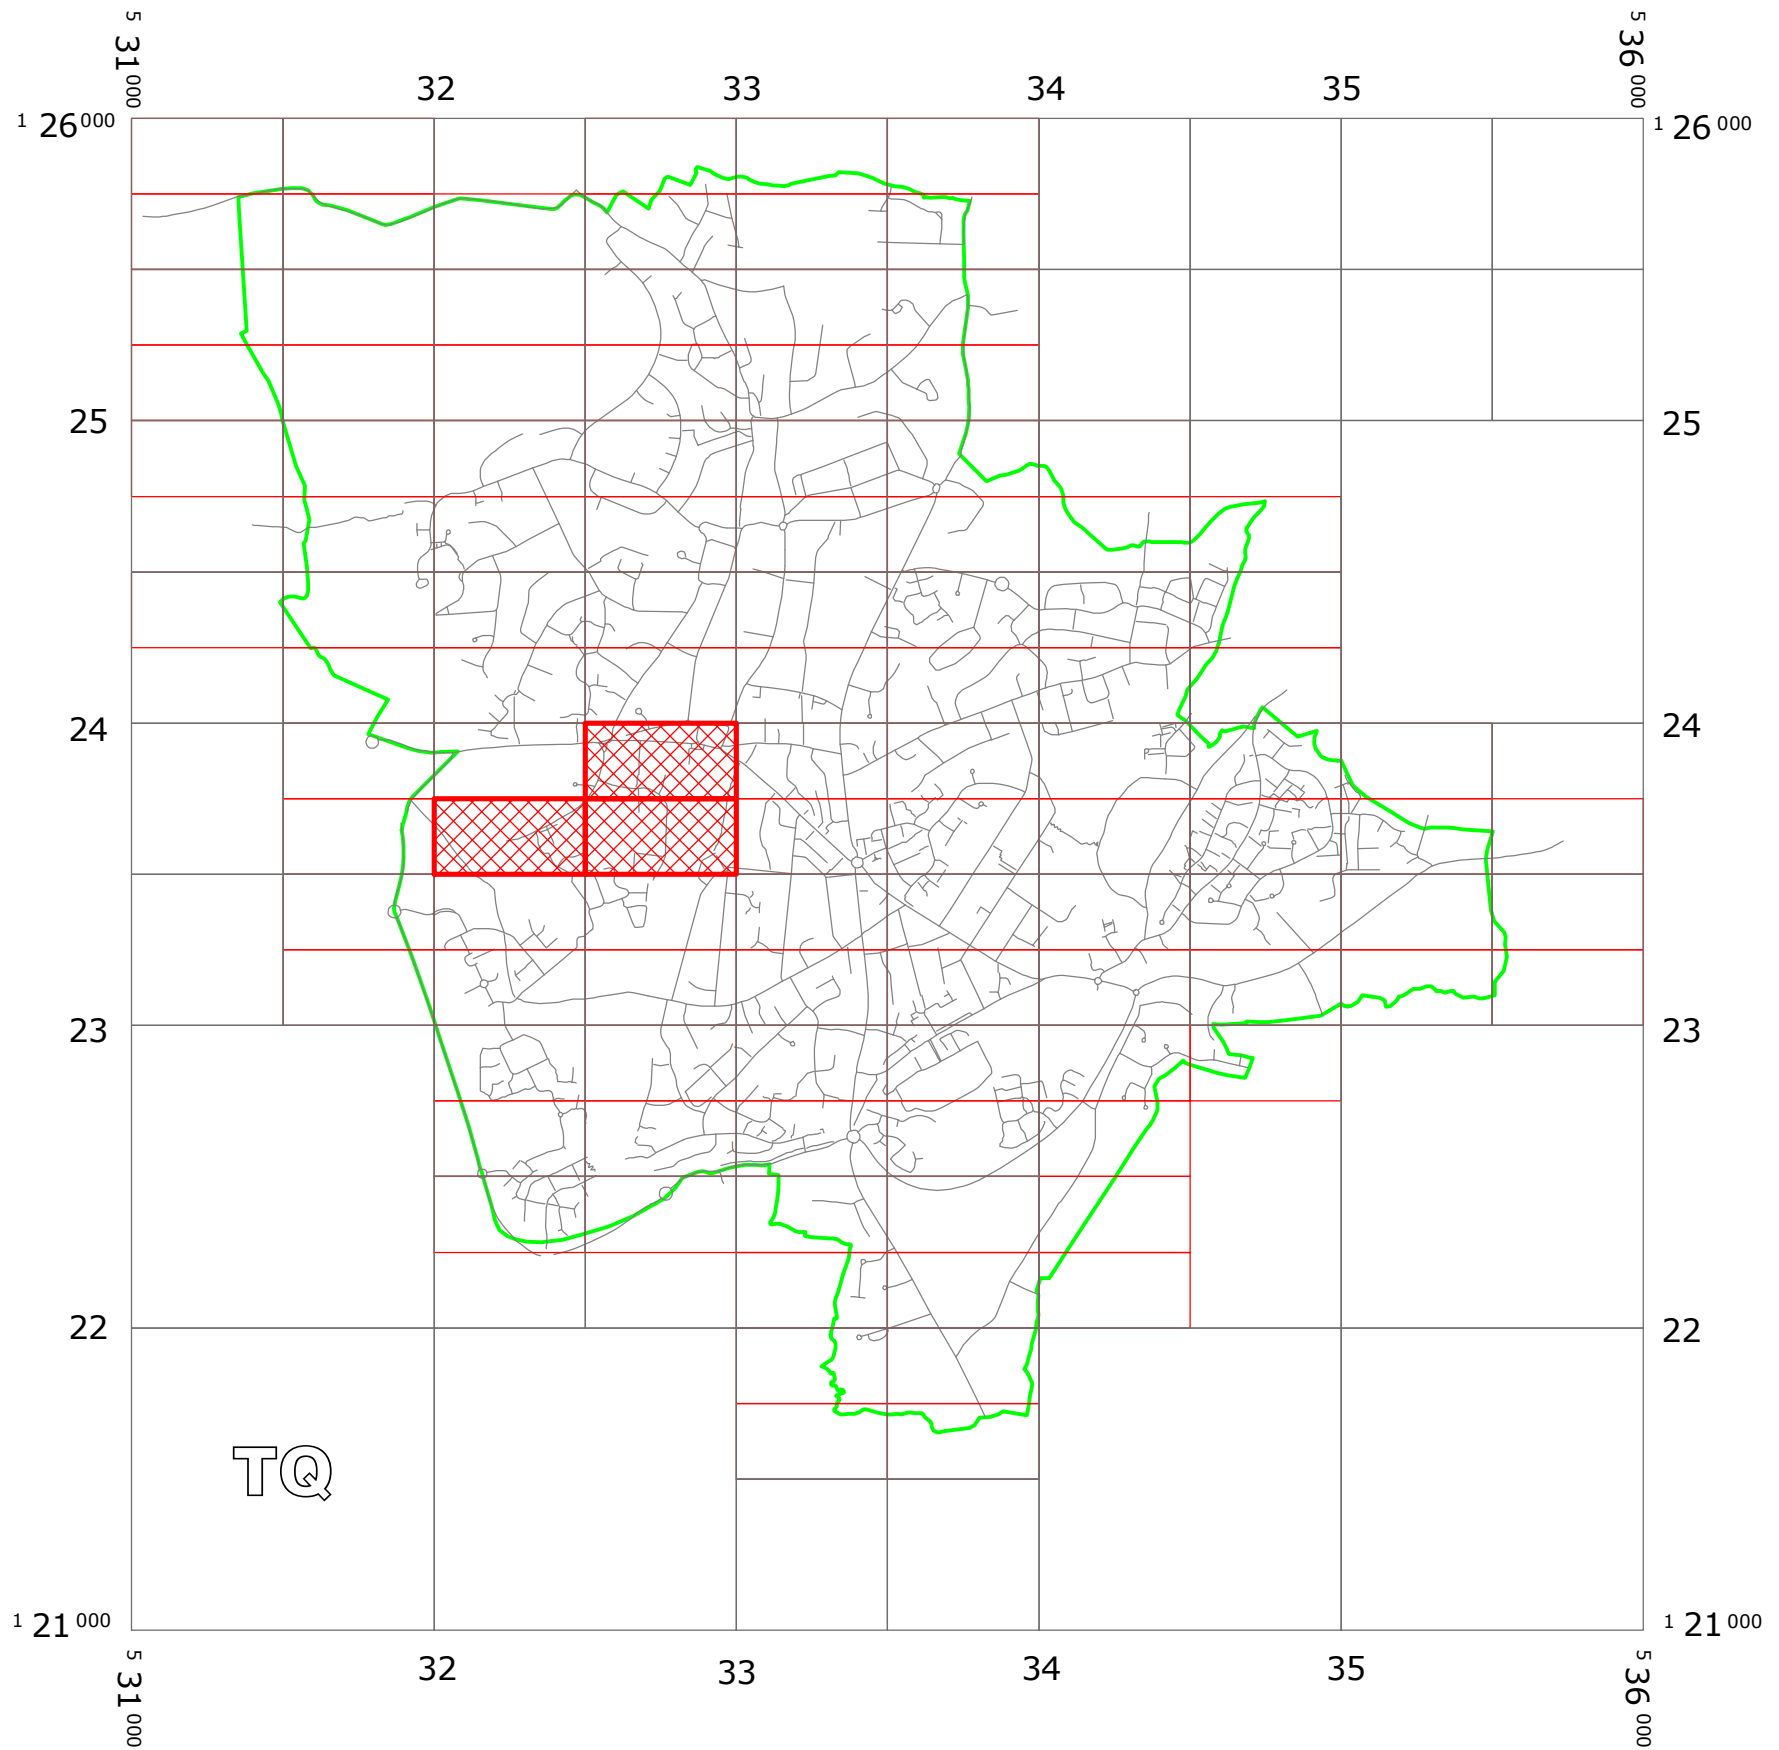

WEST SUSSEX COUNTY COUNCIL  
((MID SUSSEX DISTRICT) (PARKING PLACES AND TRAFFIC REGULATION)  
(CONSOLIDATION No.2) ORDER 2006)  
(HAYWARDS HEATH: BOLNORE ROAD AMENDMENT) ORDER 2015

# HAYWARDS HEATH: LOCATION OF WAITING RESTRICTIONS

**KEY:**

-  OS TILE GRID
-  PARKING TILE GRID
-  LOCATION OF WAITING RESTRICTIONS
-  PARISH BOUNDARY
-  ROAD NETWORK

West Sussex County Council  
 Communities & Infrastructure  
 The Grange  
 Tower Street  
 Chichester  
 West Sussex  
 PO19 1RH

SCALE: 1:25,000  
 DATE: 23/01/2015

### Key for Waiting Restrictions

All areas over which the provision of the orders apply are defined by the shaded areas as shown on the following plans plus a contiguous area not indicated on the plans of verge and/or footway between the carriageway edge and the highway boundary. The plans in this schedule are based upon grid references of the Ordnance Survey National Grid defined by the OSGB 36 triangulation.