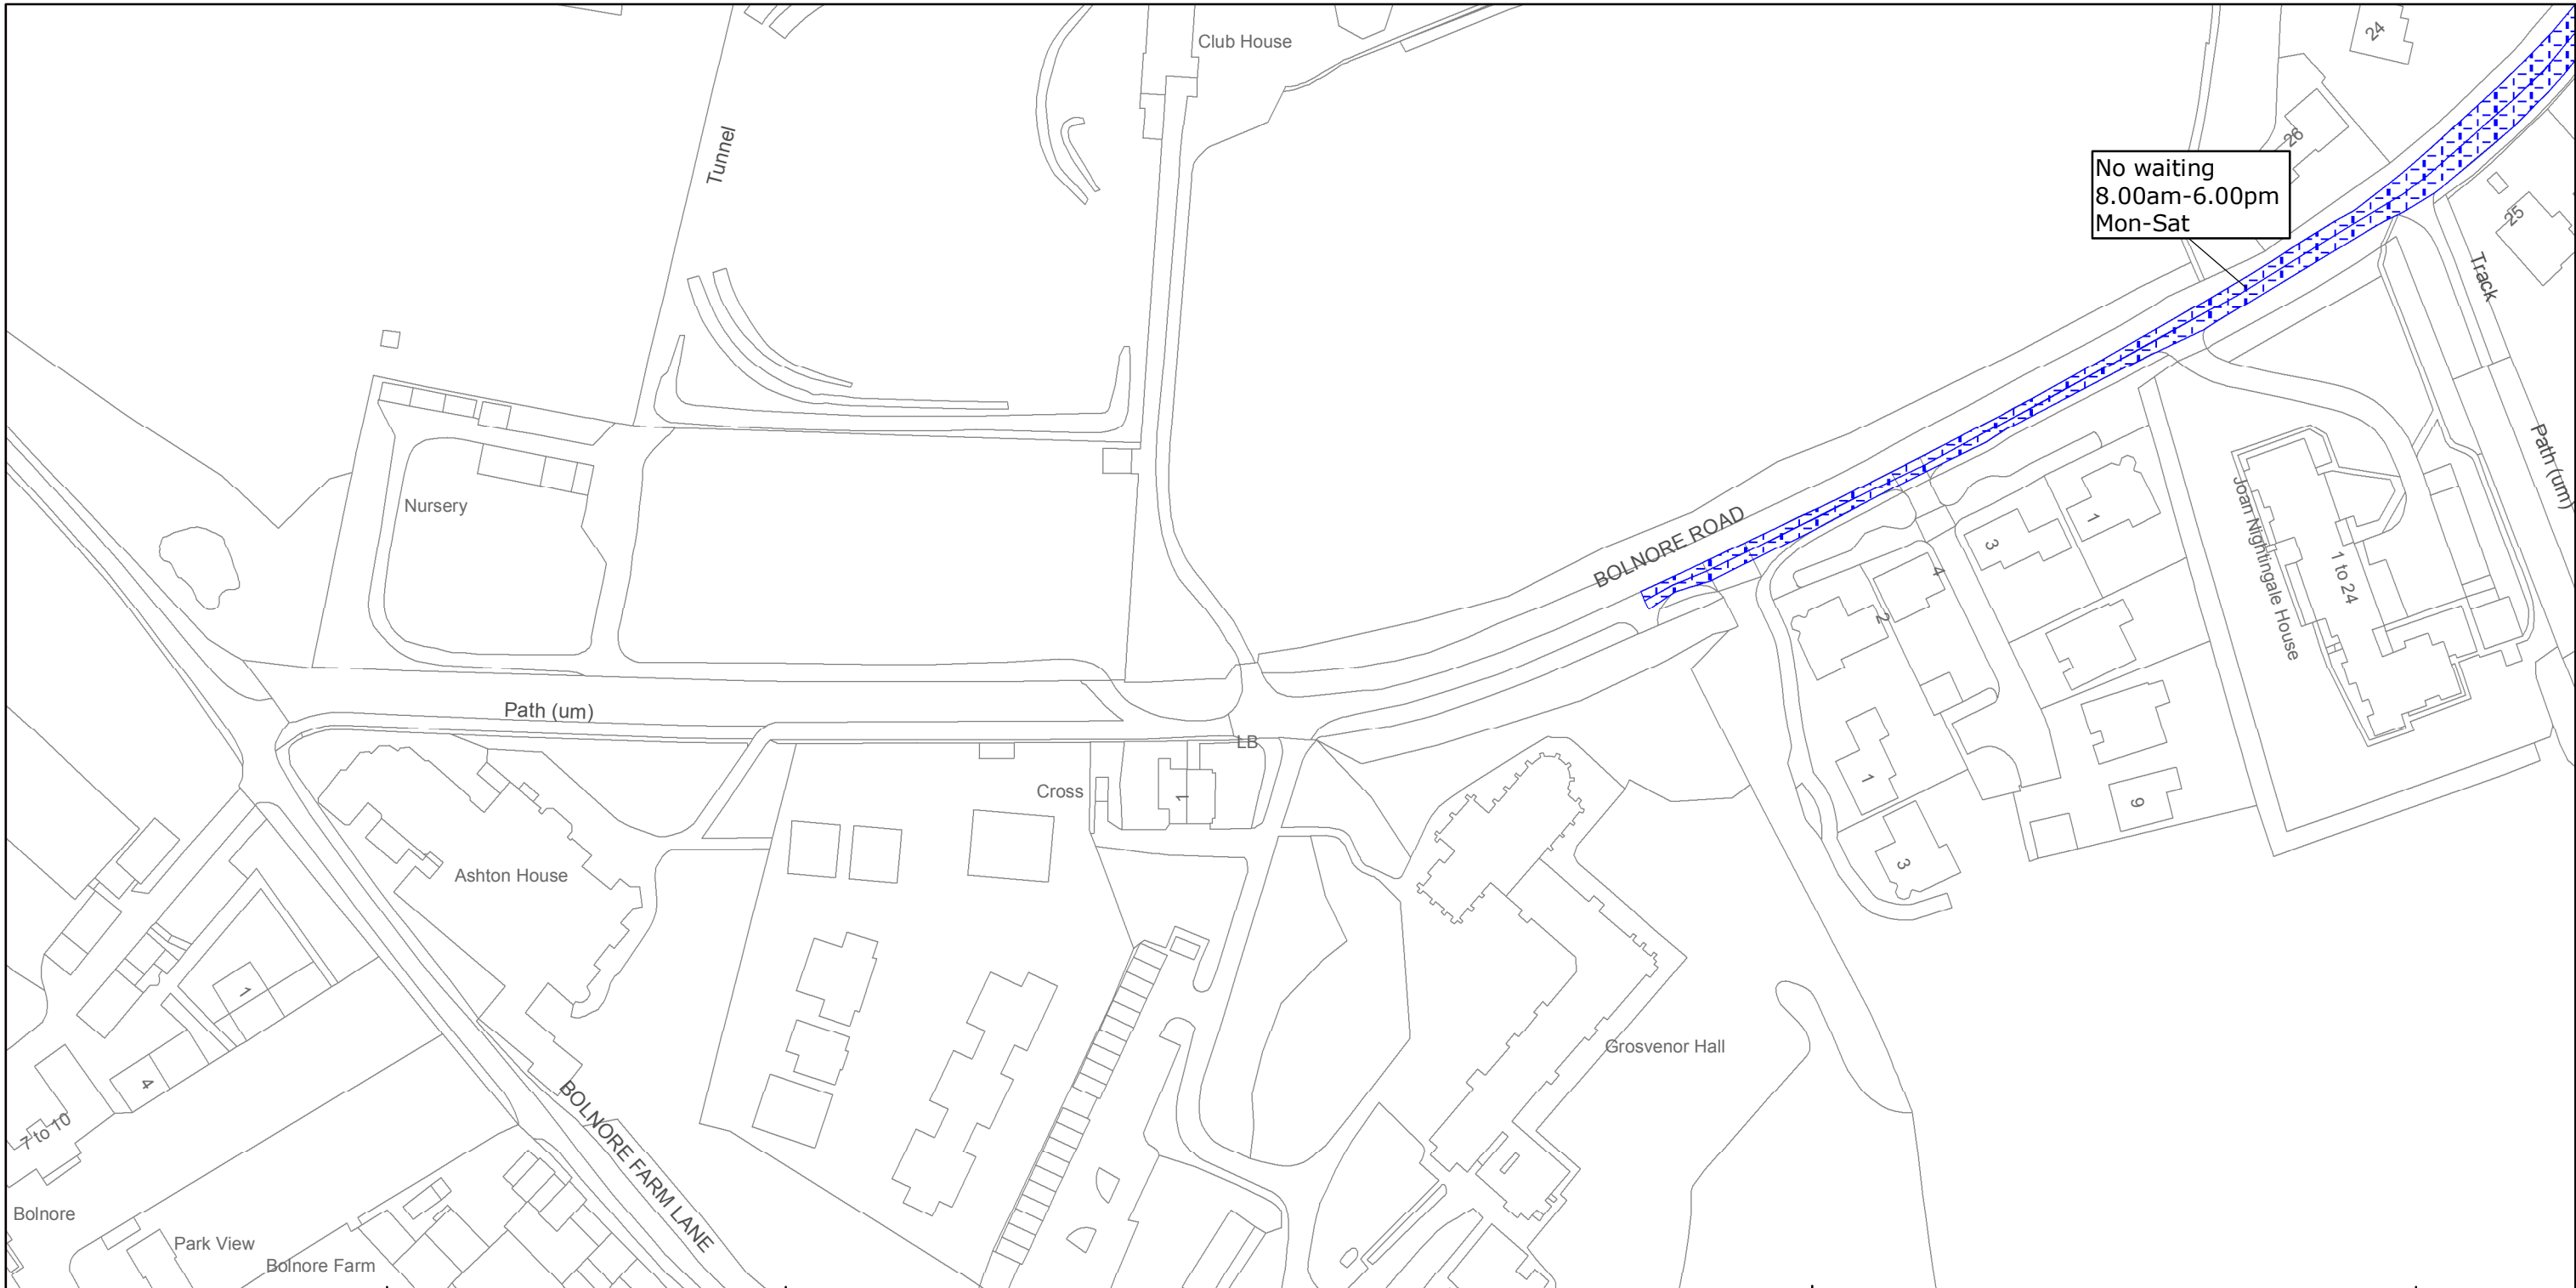

No waiting
8.00am-6.00pm
Mon-Sat

West Sussex County Council
Highways & Transport
The Grange
Tower Street
Chichester
West Sussex
PO19 1RH

MID SUSSEX DISTRICT: HAYWARDS HEATH
WAITING RESTRICTIONS

TILE REF NO:
TQ3223NWS

SHEET ISSUE NO 3
SHEET ACTIVE FROM - 23/01/2015

SCALE:
1:1250
at A3 size

Reproduced from or based upon 2013 Ordnance Survey material with permission of the Controller of HMSO (c) Crown Copyright reserved.
Unauthorised reproduction infringes Crown copyright and may lead to prosecution or civil proceedings West Sussex County Council Licence No. 100023447