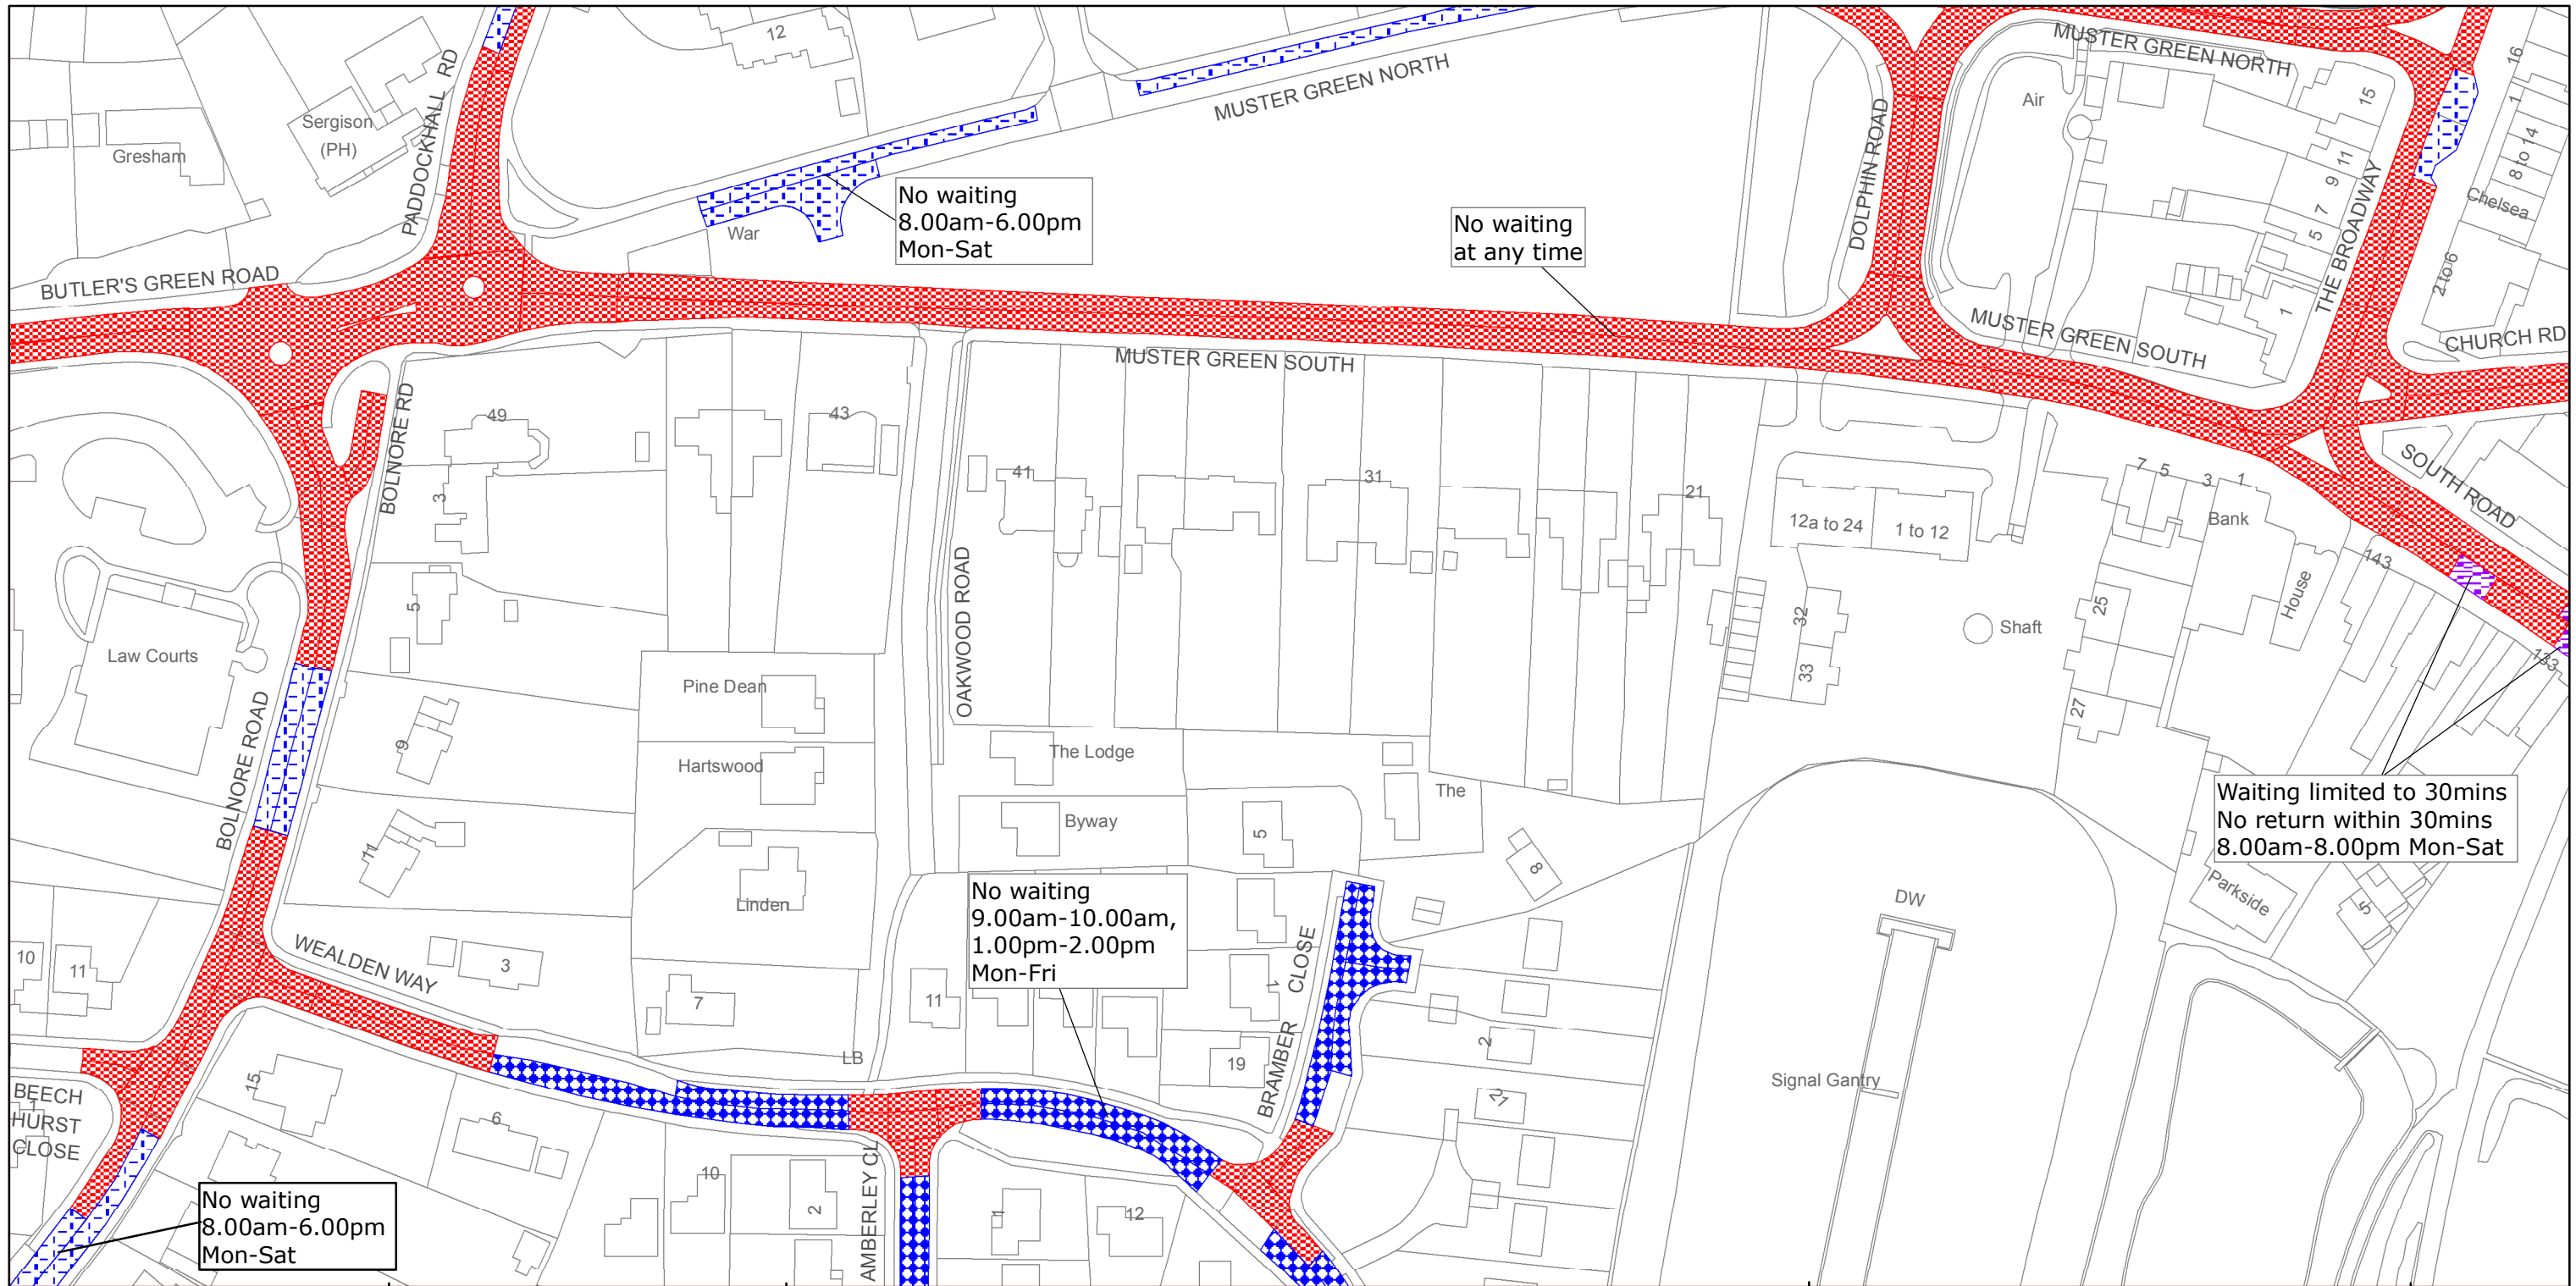

No waiting
8.00am-6.00pm
Mon-Sat

No waiting
8.00am-6.00pm
Mon-Sat

No waiting
at any time

No waiting
9.00am-10.00am,
1.00pm-2.00pm
Mon-Fri

Waiting limited to 30mins
No return within 30mins
8.00am-8.00pm Mon-Sat

West Sussex County Council
Highways & Transport
The Grange
Tower Street
Chichester
West Sussex
PO19 1RH

MID SUSSEX DISTRICT: HAYWARDS HEATH
WAITING RESTRICTIONS

TILE REF NO:
TQ3223NEN

SHEET ISSUE NO 9
SHEET ACTIVE FROM - 23/01/2015

SCALE:
1:1250
at A3 size

Reproduced from or based upon 2013 Ordnance Survey material with permission of the Controller of HMSO (c) Crown Copyright reserved.
Unauthorised reproduction infringes Crown copyright and may lead to prosecution or civil proceedings West Sussex County Council Licence No. 100023447