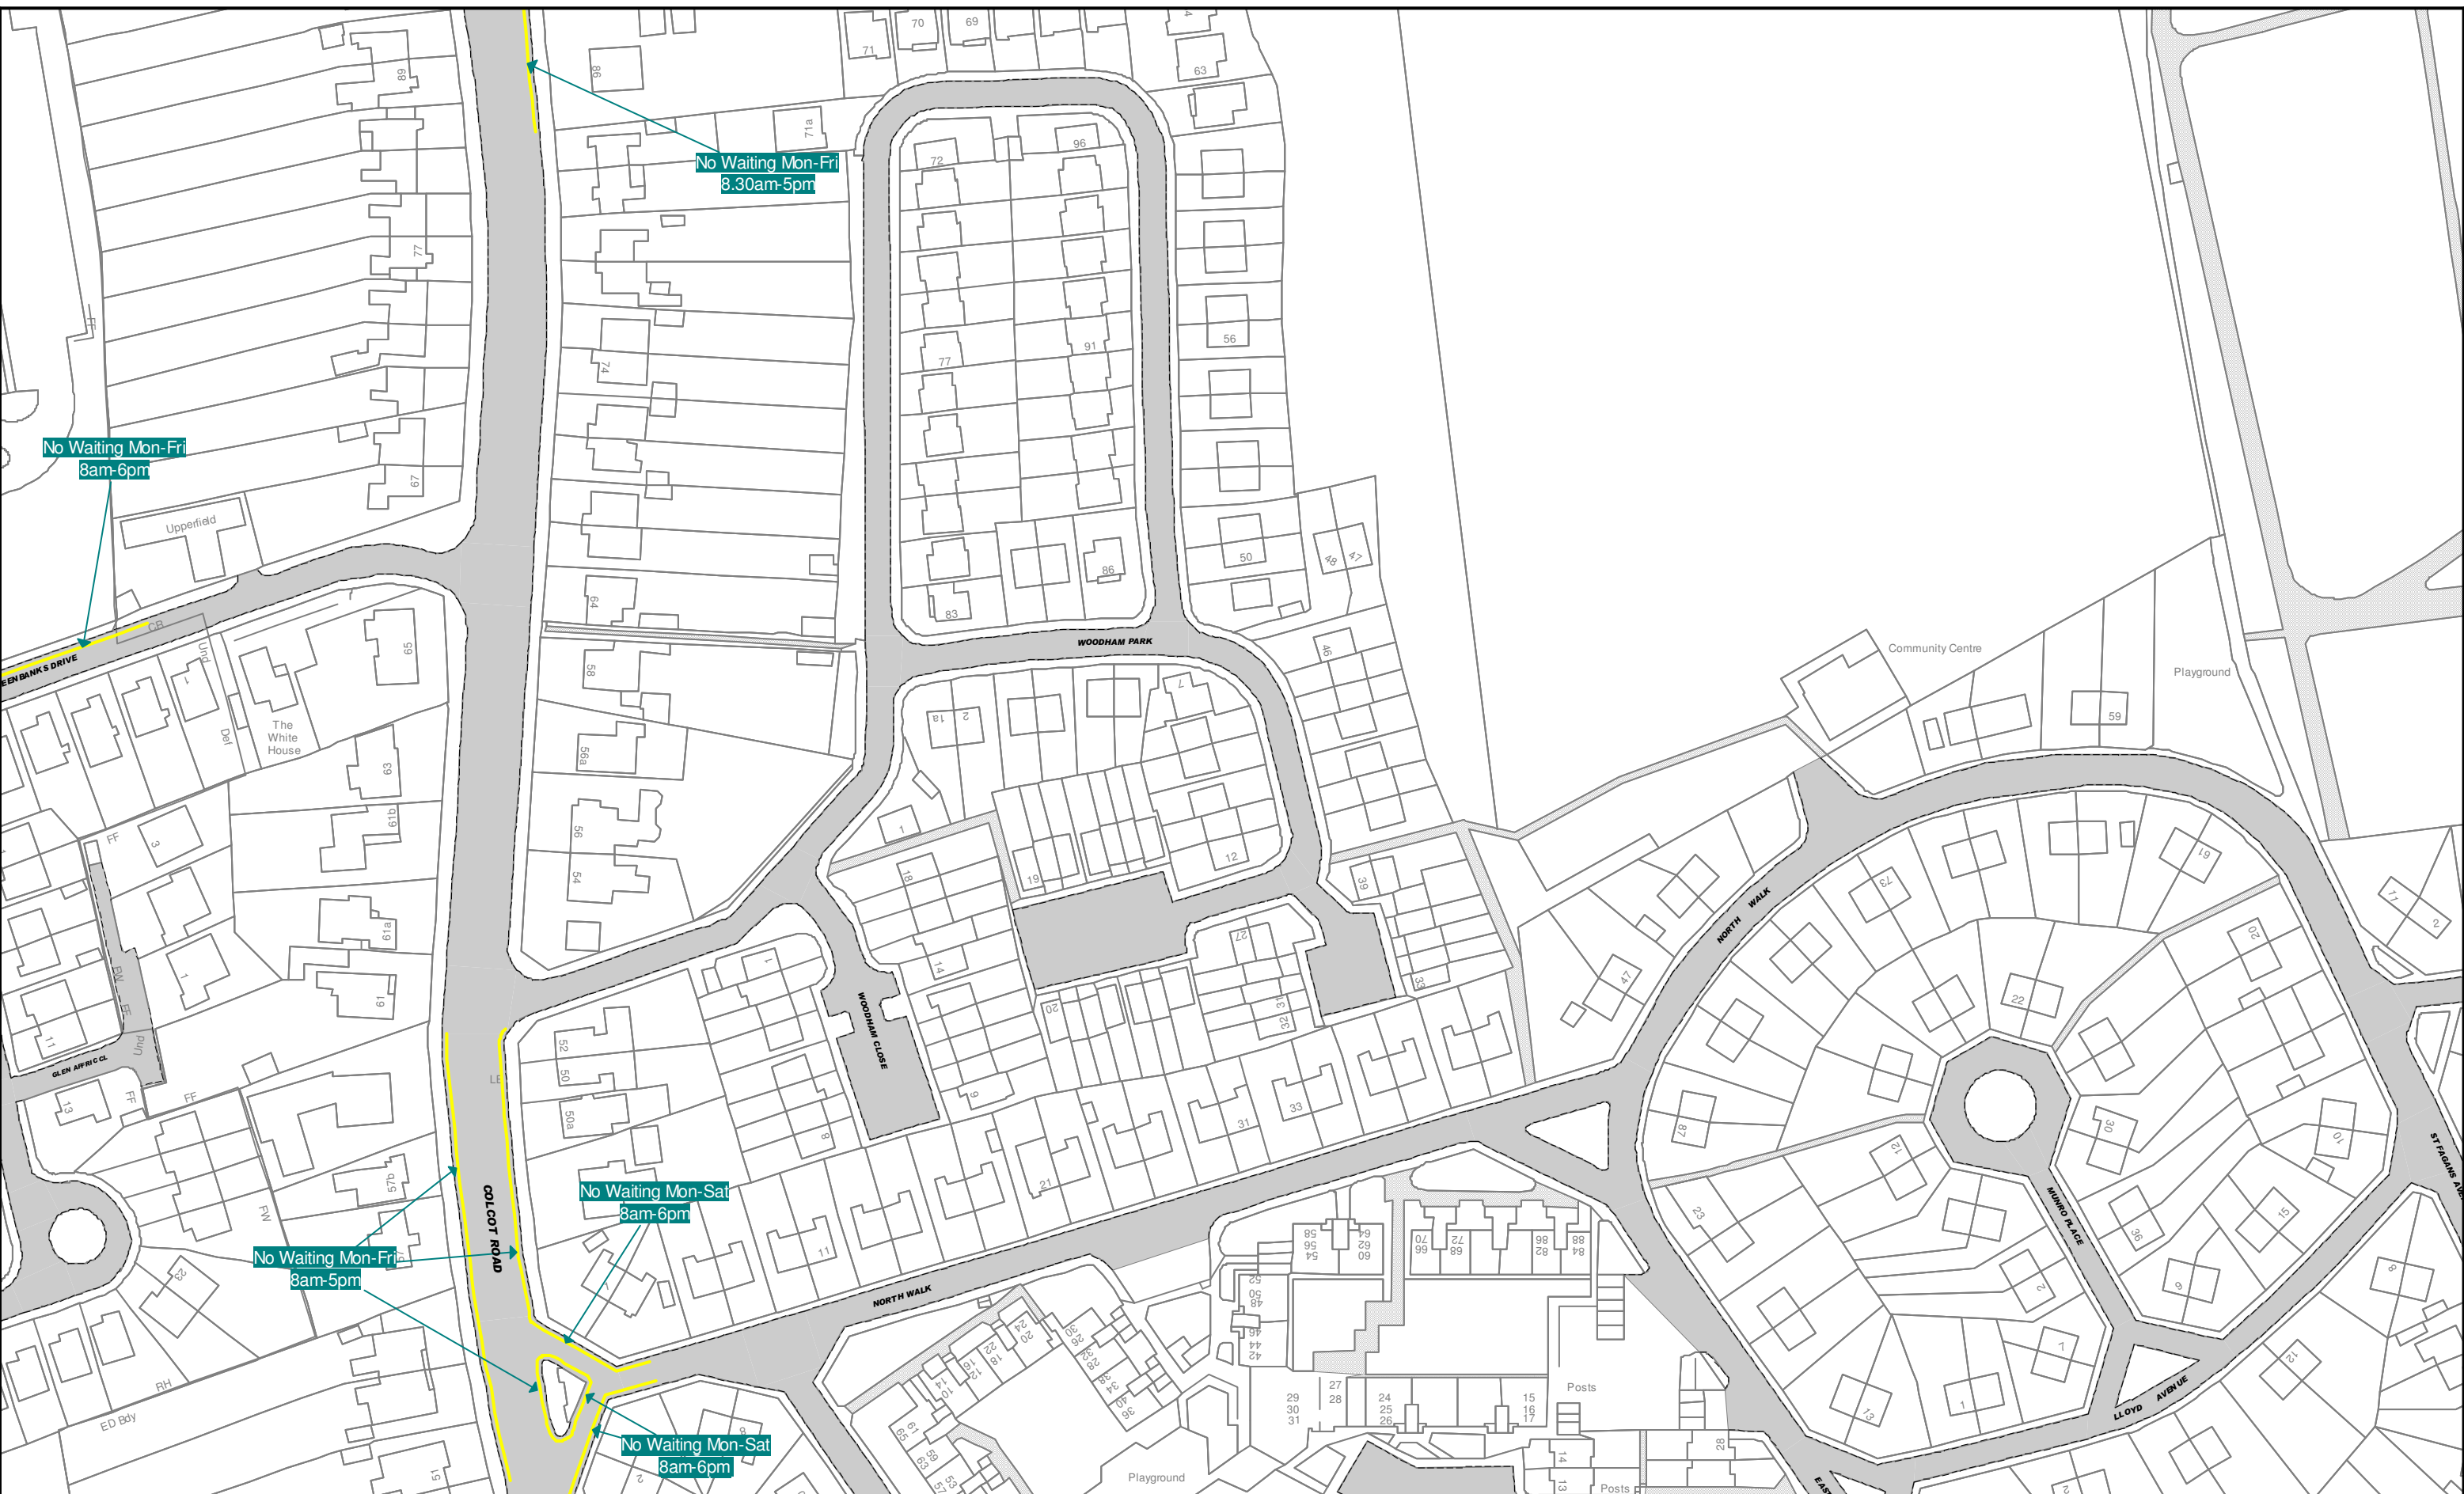

VALE of GLAMORGAN
The Vale of Glamorgan Council
The Alps
Wenvoe
CF5 6AA

Cyngor Bro Morgannwg
Yr Alpau
Gwenf
CF5 6AA

Title: The Vale of Glamorgan Council (Prohibition and Restriction of Waiting and Loading and Parking Places) (Civil Enforcement) Order 2013

Key to TRO Restriction Types	
	No Waiting At Any Time
	No Waiting
	No Loading At Any Time
	No Loading
	School Keep Clear
	24 Hour Clearway
	Limited Waiting
	Taxi Rank
	Disabled Parking Place
	Residents Parking Place
	Shared Use Parking Place (Permit/LW)
	Ambulance Parking Place
	Motorcycle Parking Place
	Loading Bay (any vehicle)
	Loading Bay (goods vehicle)
	Police Vehicle Parking Place
	Doctors Parking Place
	Emergency Vehicles Parking Place

Crown copyright and database rights 2013 Ordnance Survey 100023424
Hawfaint y Goron a hawliau cronfa ddata 2013 Arolwg Ordans 100023424
Vale of Glamorgan Council
Licence No: 100023424

SCALE	1 : 1250 @ A3
DATE	01/04/2013
MAP	Tile Ref: AT50
REVISION	1