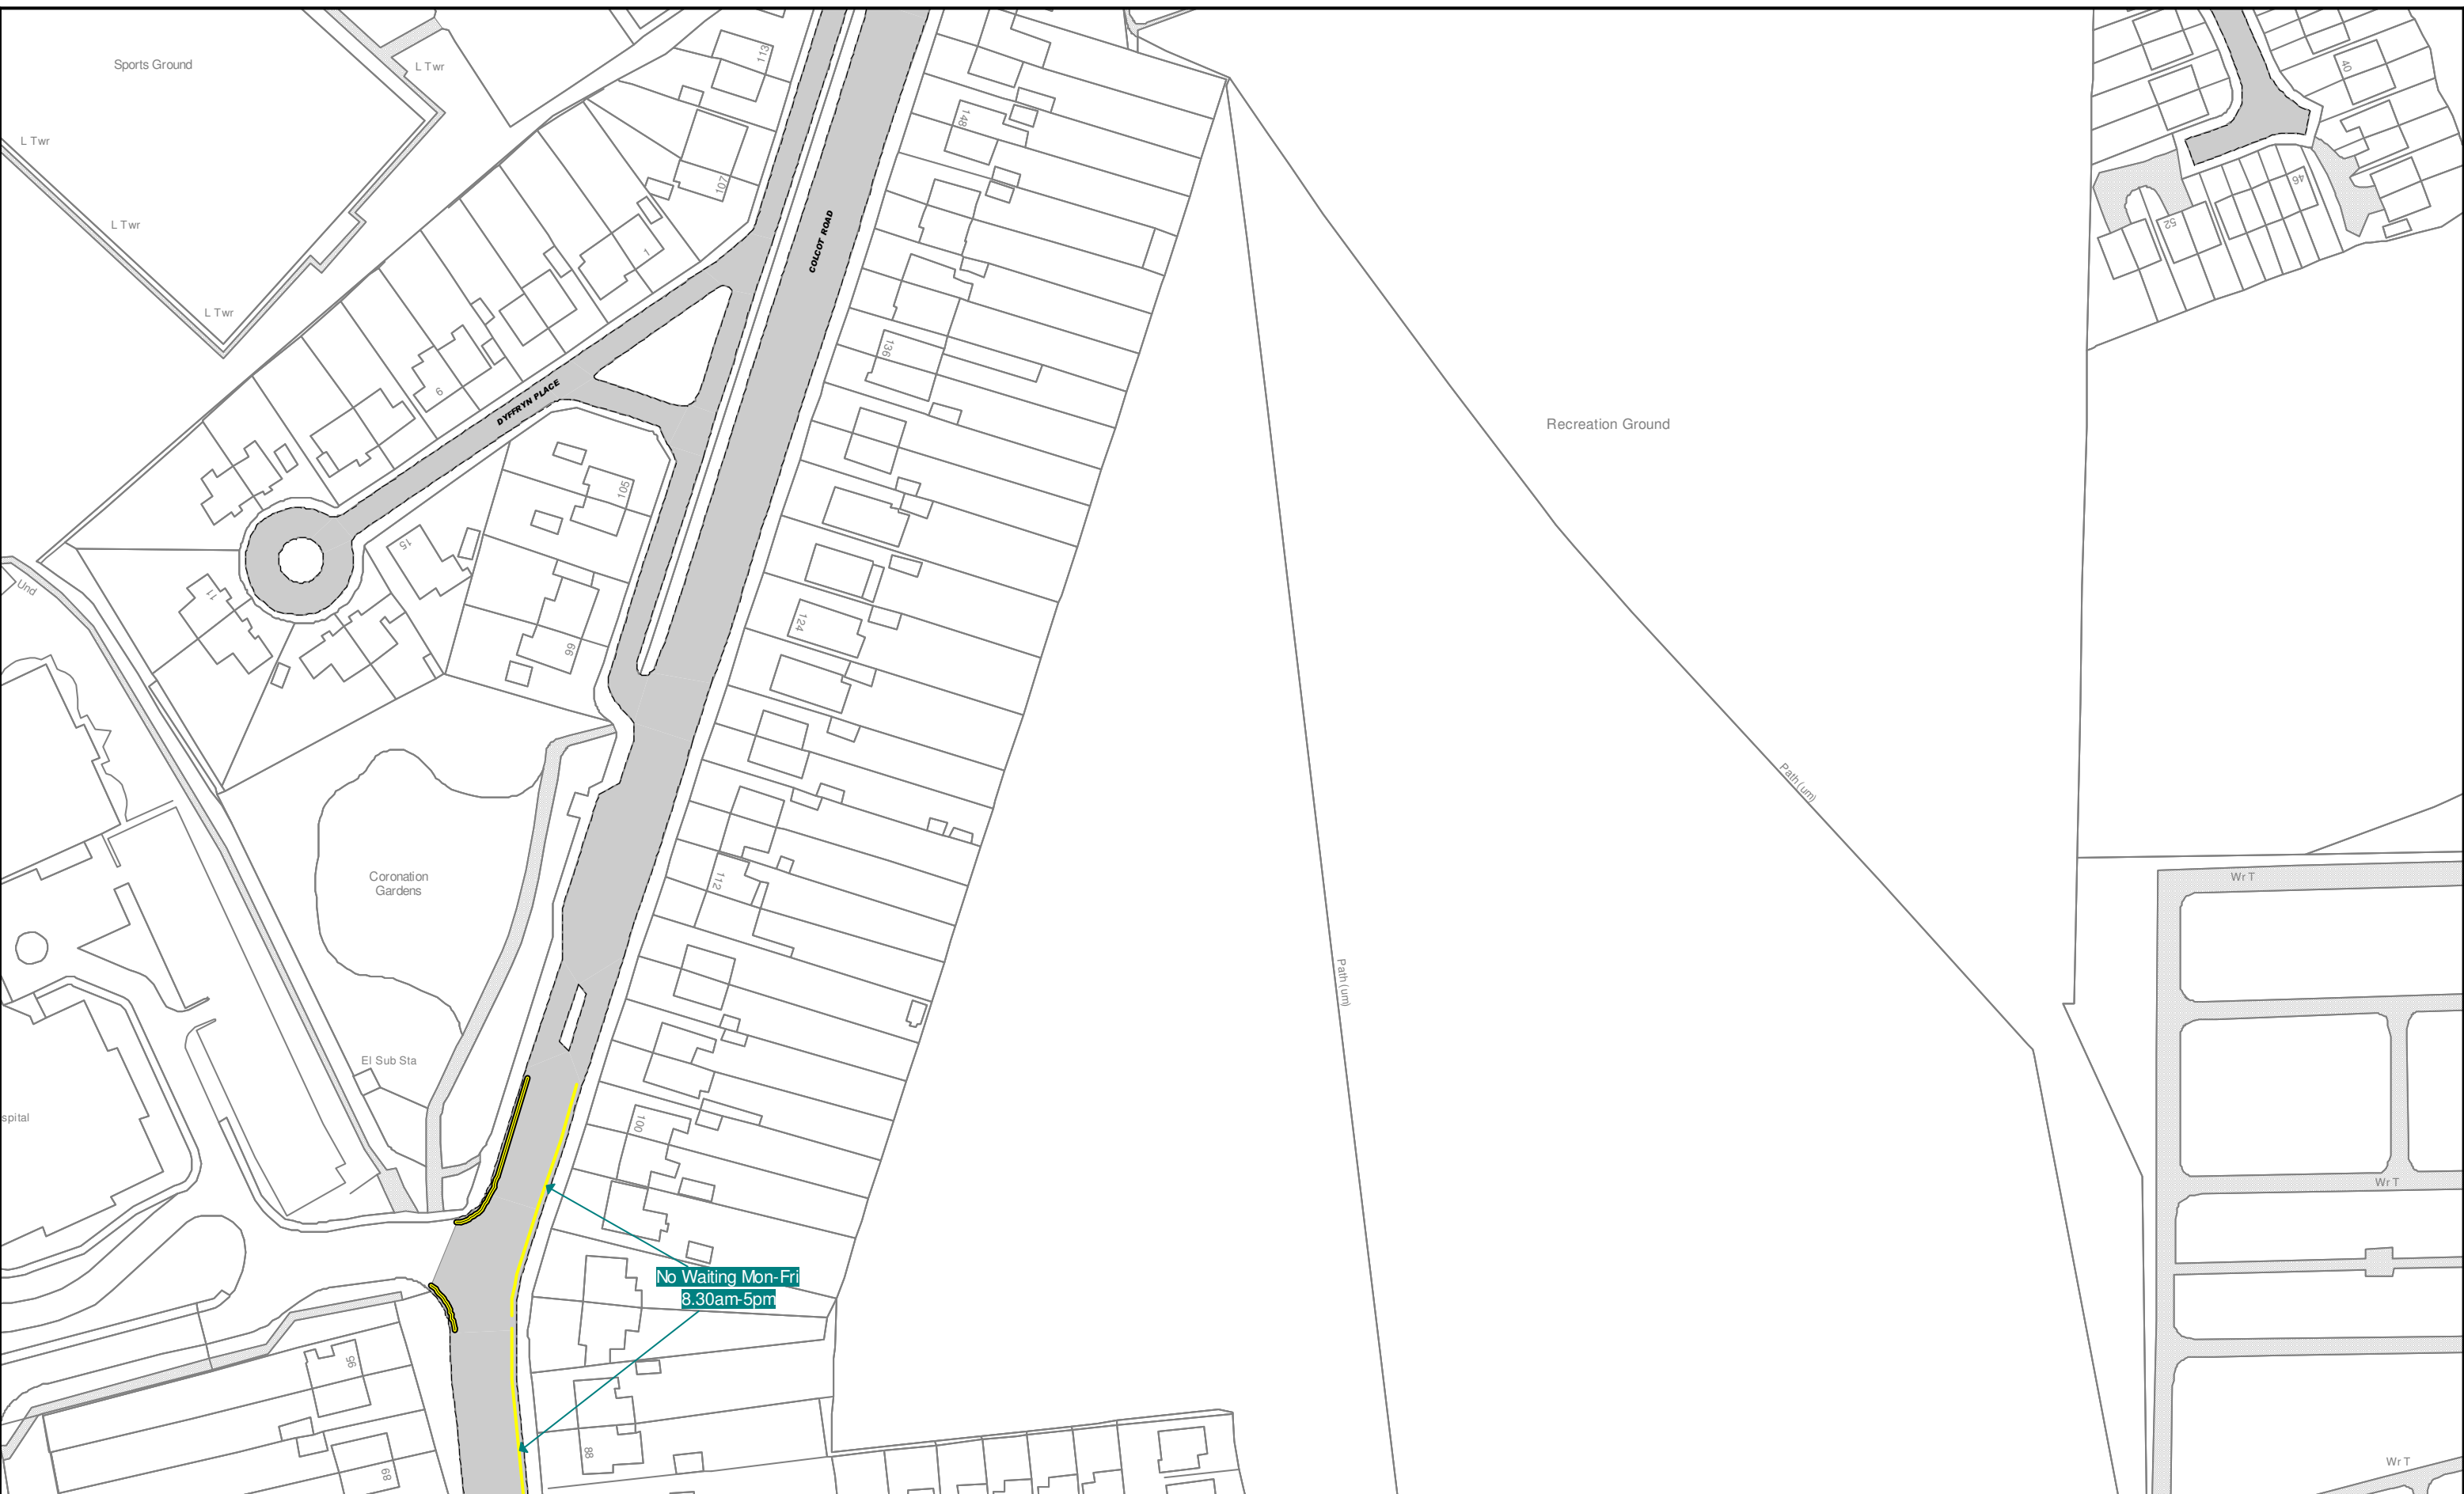

VALE of GLAMORGAN
The Vale of Glamorgan Council
The Alps
Wenvoe
CF5 6AA

Cyngor Bro Morgannwg
Yr Alpau
Gwentu
CF5 6AA

Title: The Vale of Glamorgan Council (Prohibition and Restriction of Waiting and Loading and Parking Places) (Civil Enforcement) Order 2013

Key to TRO Restriction Types			
	No Waiting At Any Time		24 Hour Clearway
	No Waiting		Limited Waiting
	No Loading At Any Time		Taxi Rank
	No Loading		Disabled Parking Place
	School Keep Clear		Residents Parking Place
			Shared Use Parking Place (Permit/LW)
			Ambulance Parking Place
			Motorcycle Parking Place
			Loading Bay (any vehicle)
			Loading Bay (goods vehicle)
			Police Vehicle Parking Place
			Doctors Parking Place
			Emergency Vehicles Parking Place

W N
S E

AS49 AR50 AT50

Crown copyright and database rights 2013 Ordnance Survey 100023424
Hawffraint y Goron a hawliau cronfa ddata 2013 Arolwg Ordans 100023424
Vale of Glamorgan Council
Licence No: 100023424

SCALE	1 : 1250 @ A3
DATE	01/04/2013
MAP	Tile Ref: AS50
REVISION	1