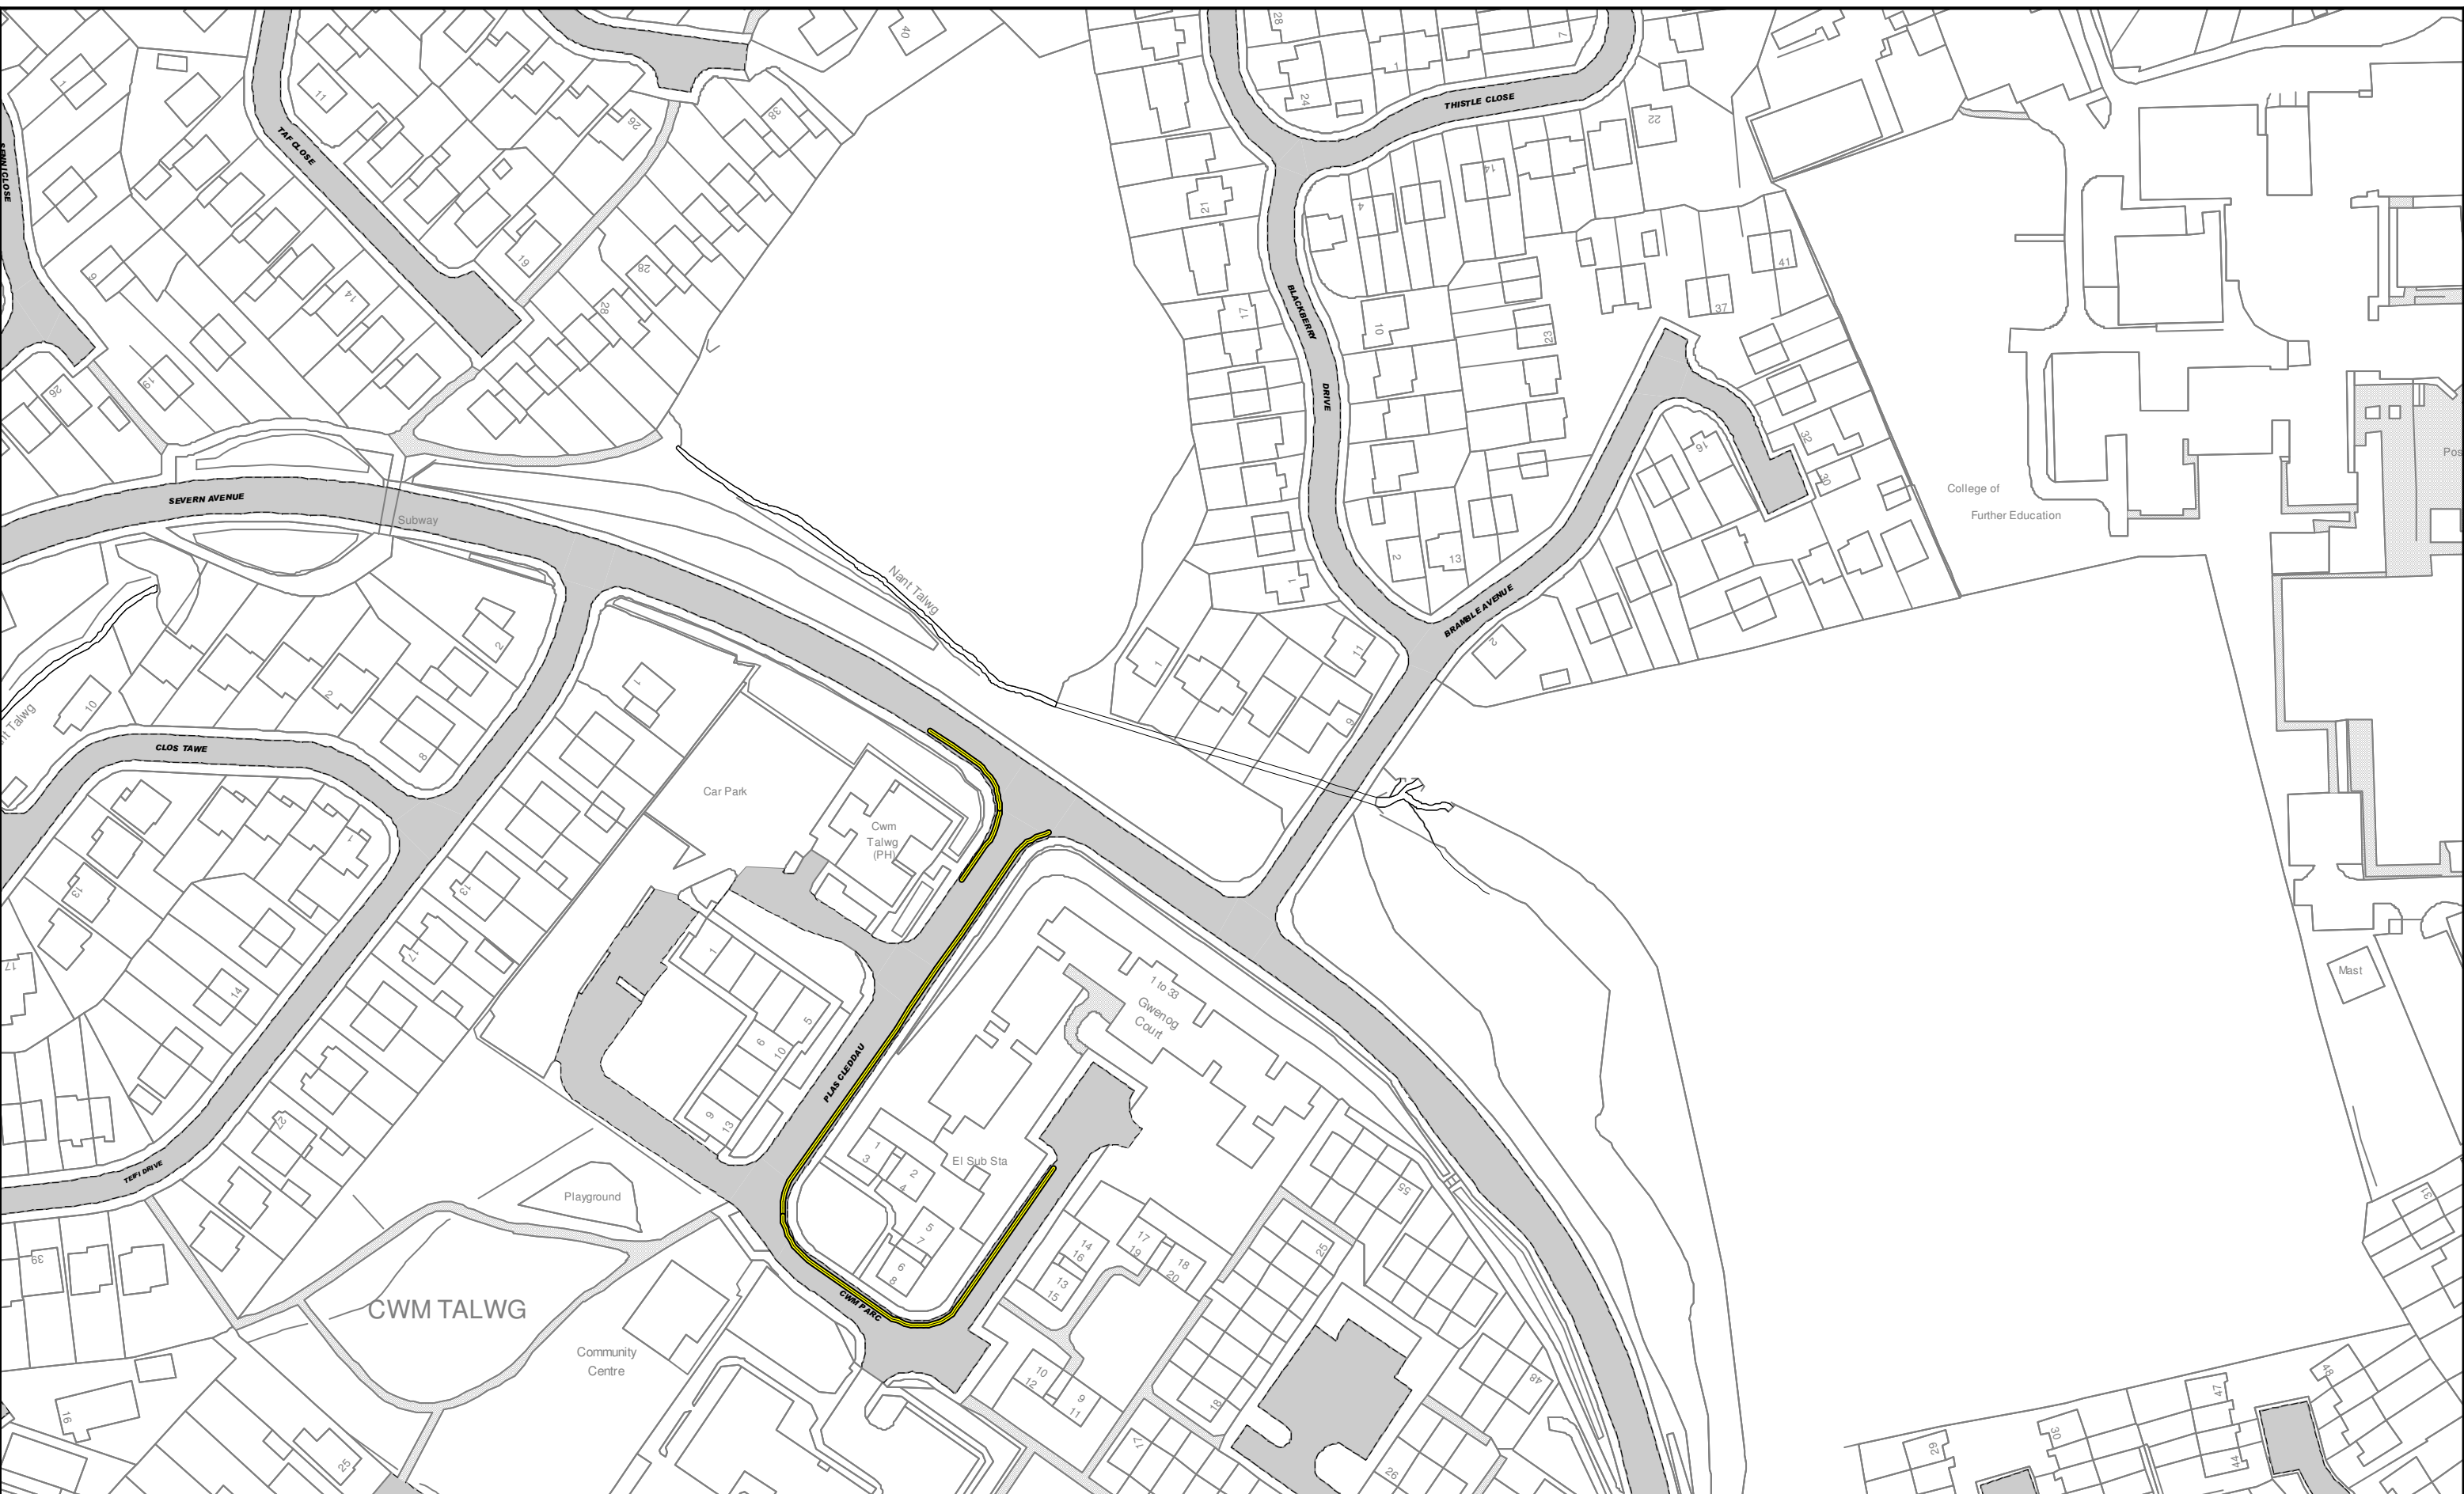

The Vale of Glamorgan Council
The Alps
Wenvoe
CF5 6AA

Cyngor Bro Morgannwg
Yr Alpu
Gwentu
CF5 6AA

Title: The Vale of Glamorgan Council (Prohibition and Restriction of Waiting and Loading and Parking Places) (Civil Enforcement) Order 2013

Key to TRO Restriction Types	
	No Waiting At Any Time
	No Waiting
	No Loading At Any Time
	No Loading
	School Keep Clear
	24 Hour Clearway
	Limited Waiting
	Taxi Rank
	Disabled Parking Place
	Residents Parking Place
	Shared Use Parking Place (Permit/LW)
	Ambulance Parking Place
	Motorcycle Parking Place
	Loading Bay (any vehicle)
	Loading Bay (goods vehicle)
	Police Vehicle Parking Place
	Doctors Parking Place
	Emergency Vehicles Parking Place

AT49
AU50

Crown copyright and database rights 2013 Ordnance Survey 100023424
Hawfrint y Goron a hawliau cronfa ddata 2013 Arolwg Ordans 100023424
Vale of Glamorgan Council
Licence No: 100023424

SCALE	1 : 1250 @ A3
DATE	01/04/2013
MAP	Tile Ref: AU49
REVISION	1