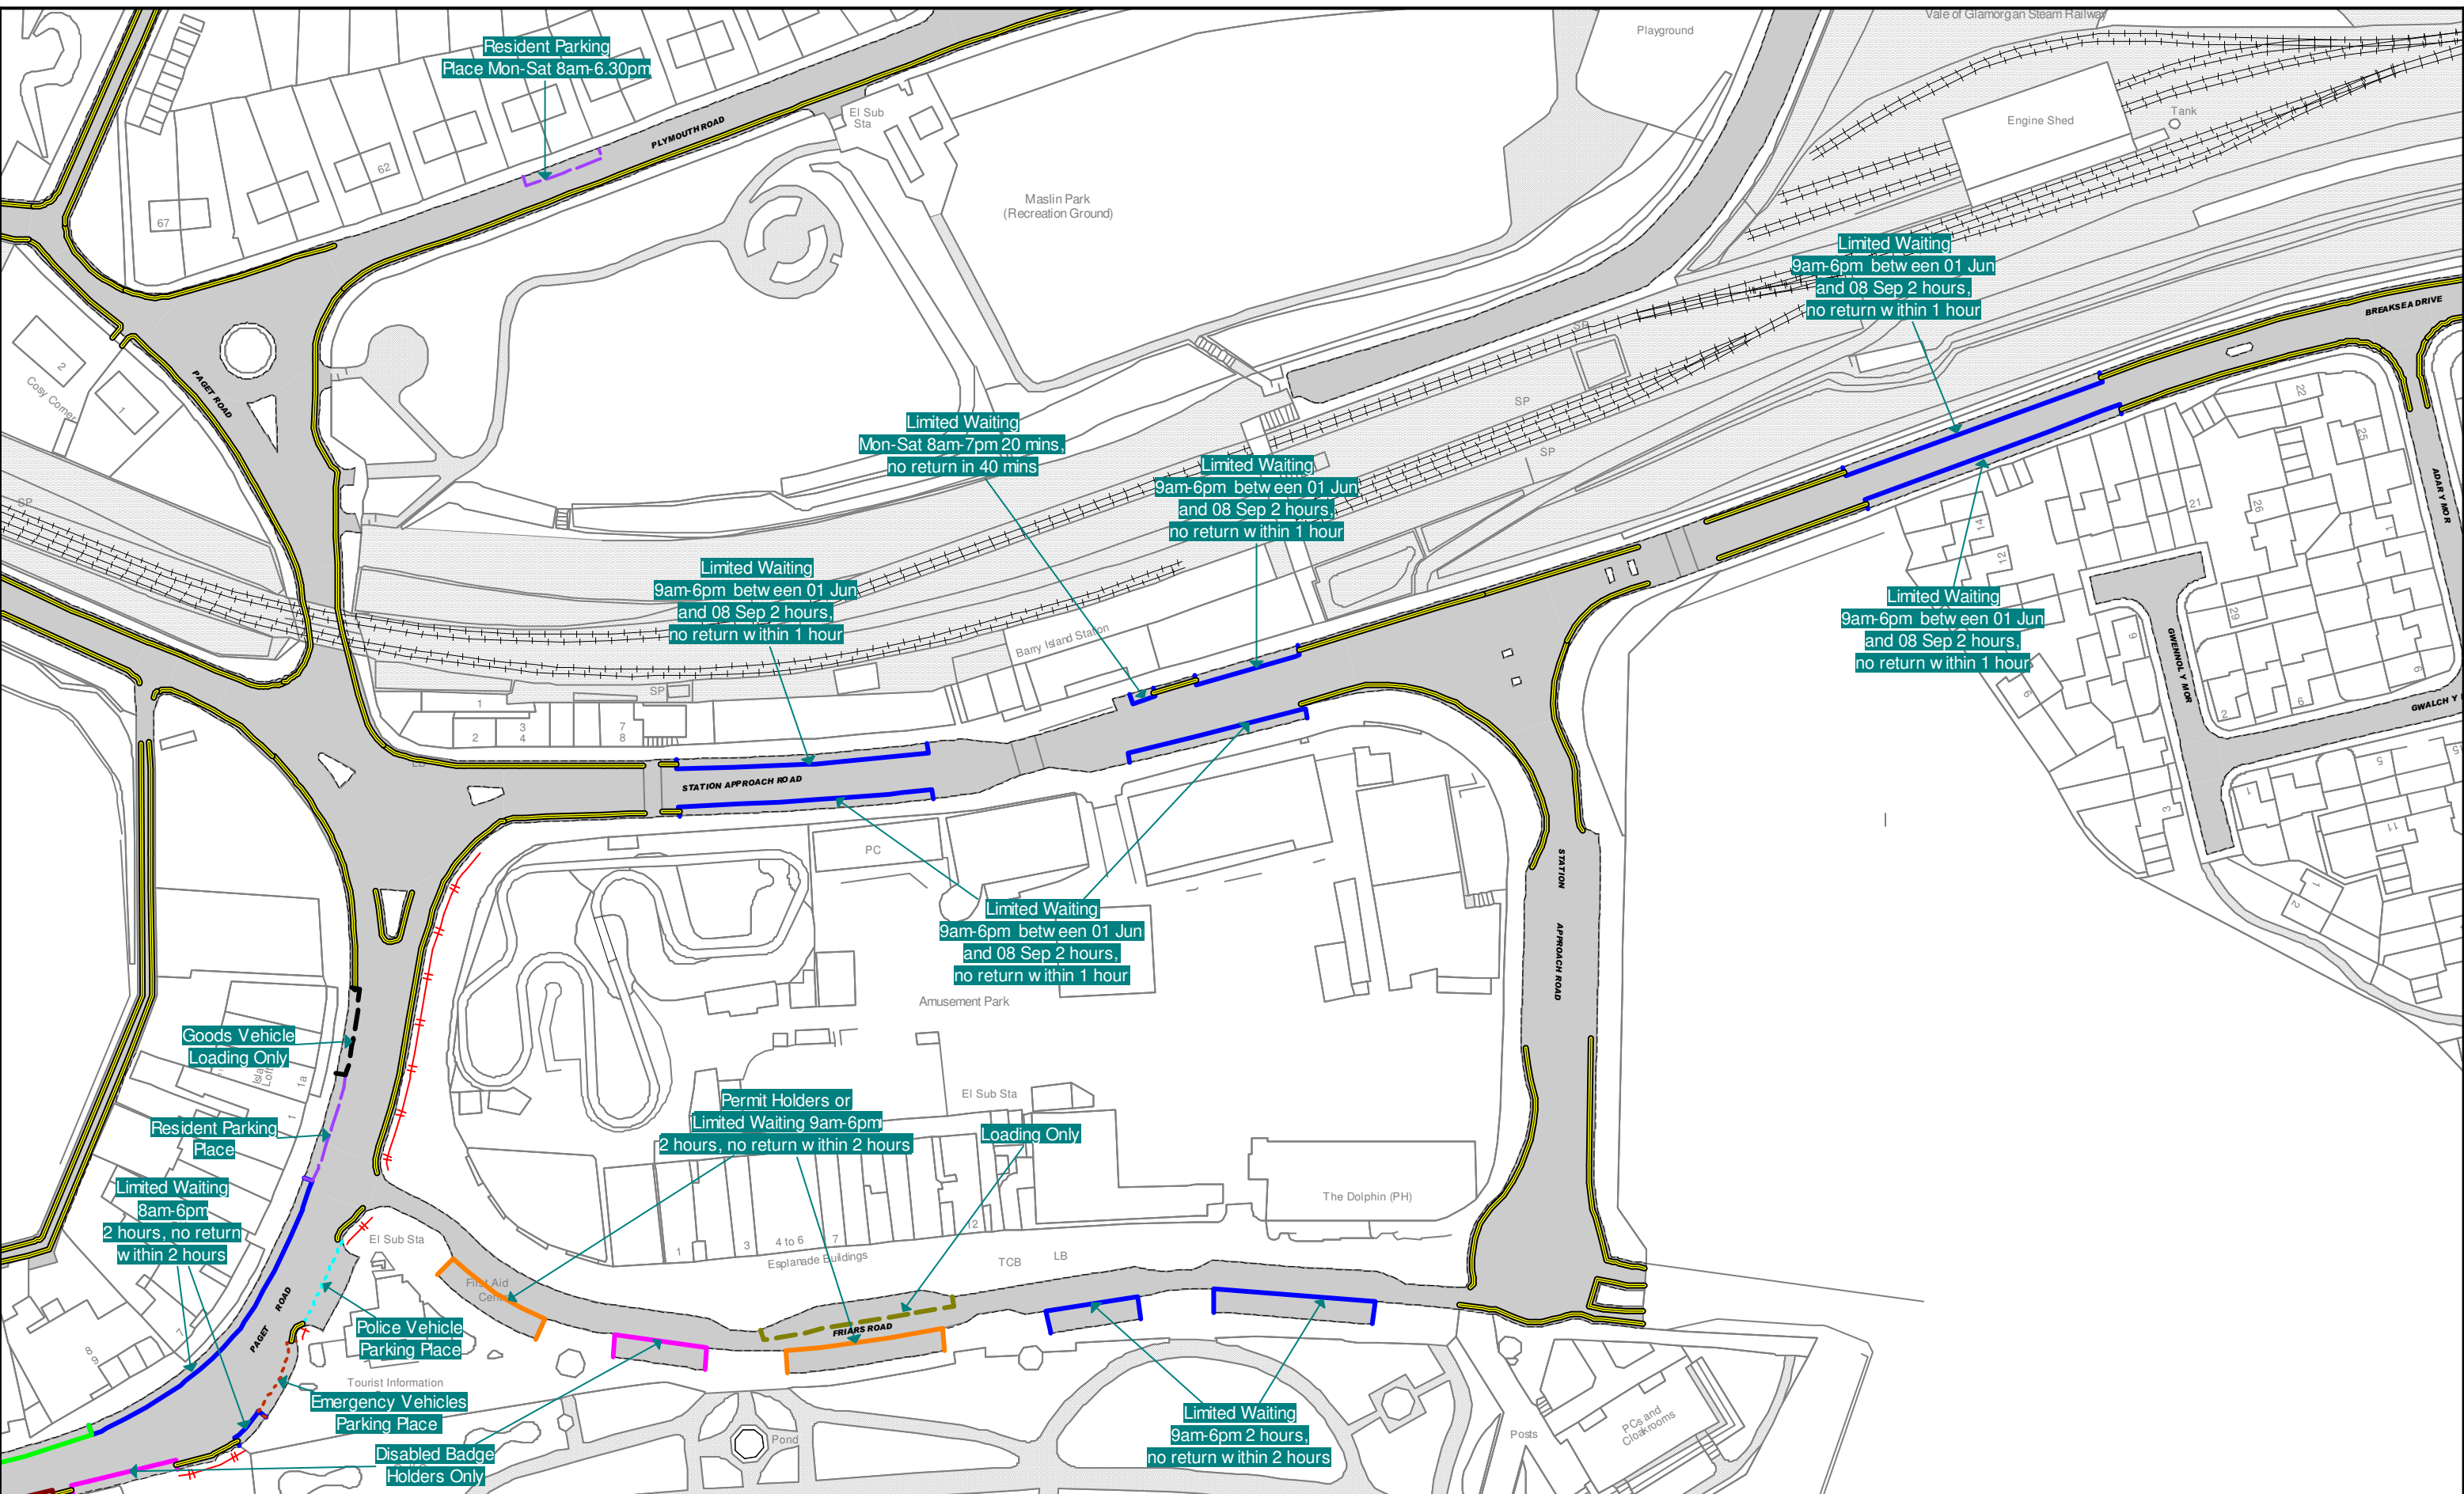

Title: The Vale of Glamorgan Council (Prohibition and Restriction of Waiting and Loading and Parking Places) (Civil Enforcement) Order 2013

Key to TRO Restriction Types			
	No Waiting At Any Time		24 Hour Clearway
	No Waiting		Limited Waiting
	No Loading At Any Time		Taxi Rank
	No Loading		Disabled Parking Place
	School Keep Clear		Residents Parking Place
			Shared Use Parking Place (Permit/LW)
			Ambulance Parking Place
			Motorcycle Parking Place
			Loading Bay (any vehicle)
			Loading Bay (goods vehicle)
			Police Vehicle Parking Place
			Doctors Parking Place
			Emergency Vehicles Parking Place

Crown copyright and database rights 2013 Ordnance Survey 100023424
Hawffraint y Goron a hawliau cronfa ddata 2013 Arolwg Ordans 100023424
Vale of Glamorgan Council
Licence No: 100023424

VALE of GLAMORGAN
The Vale of Glamorgan Council
The Alps
Wenvoe
CF5 6AA

Cyngor Bro Morgannwg
Yr Alpau
Gwentu
CF5 6AA

SCALE	1 : 1250 @ A3
DATE	01/04/2013
MAP	Tile Ref: BA51
REVISION	1