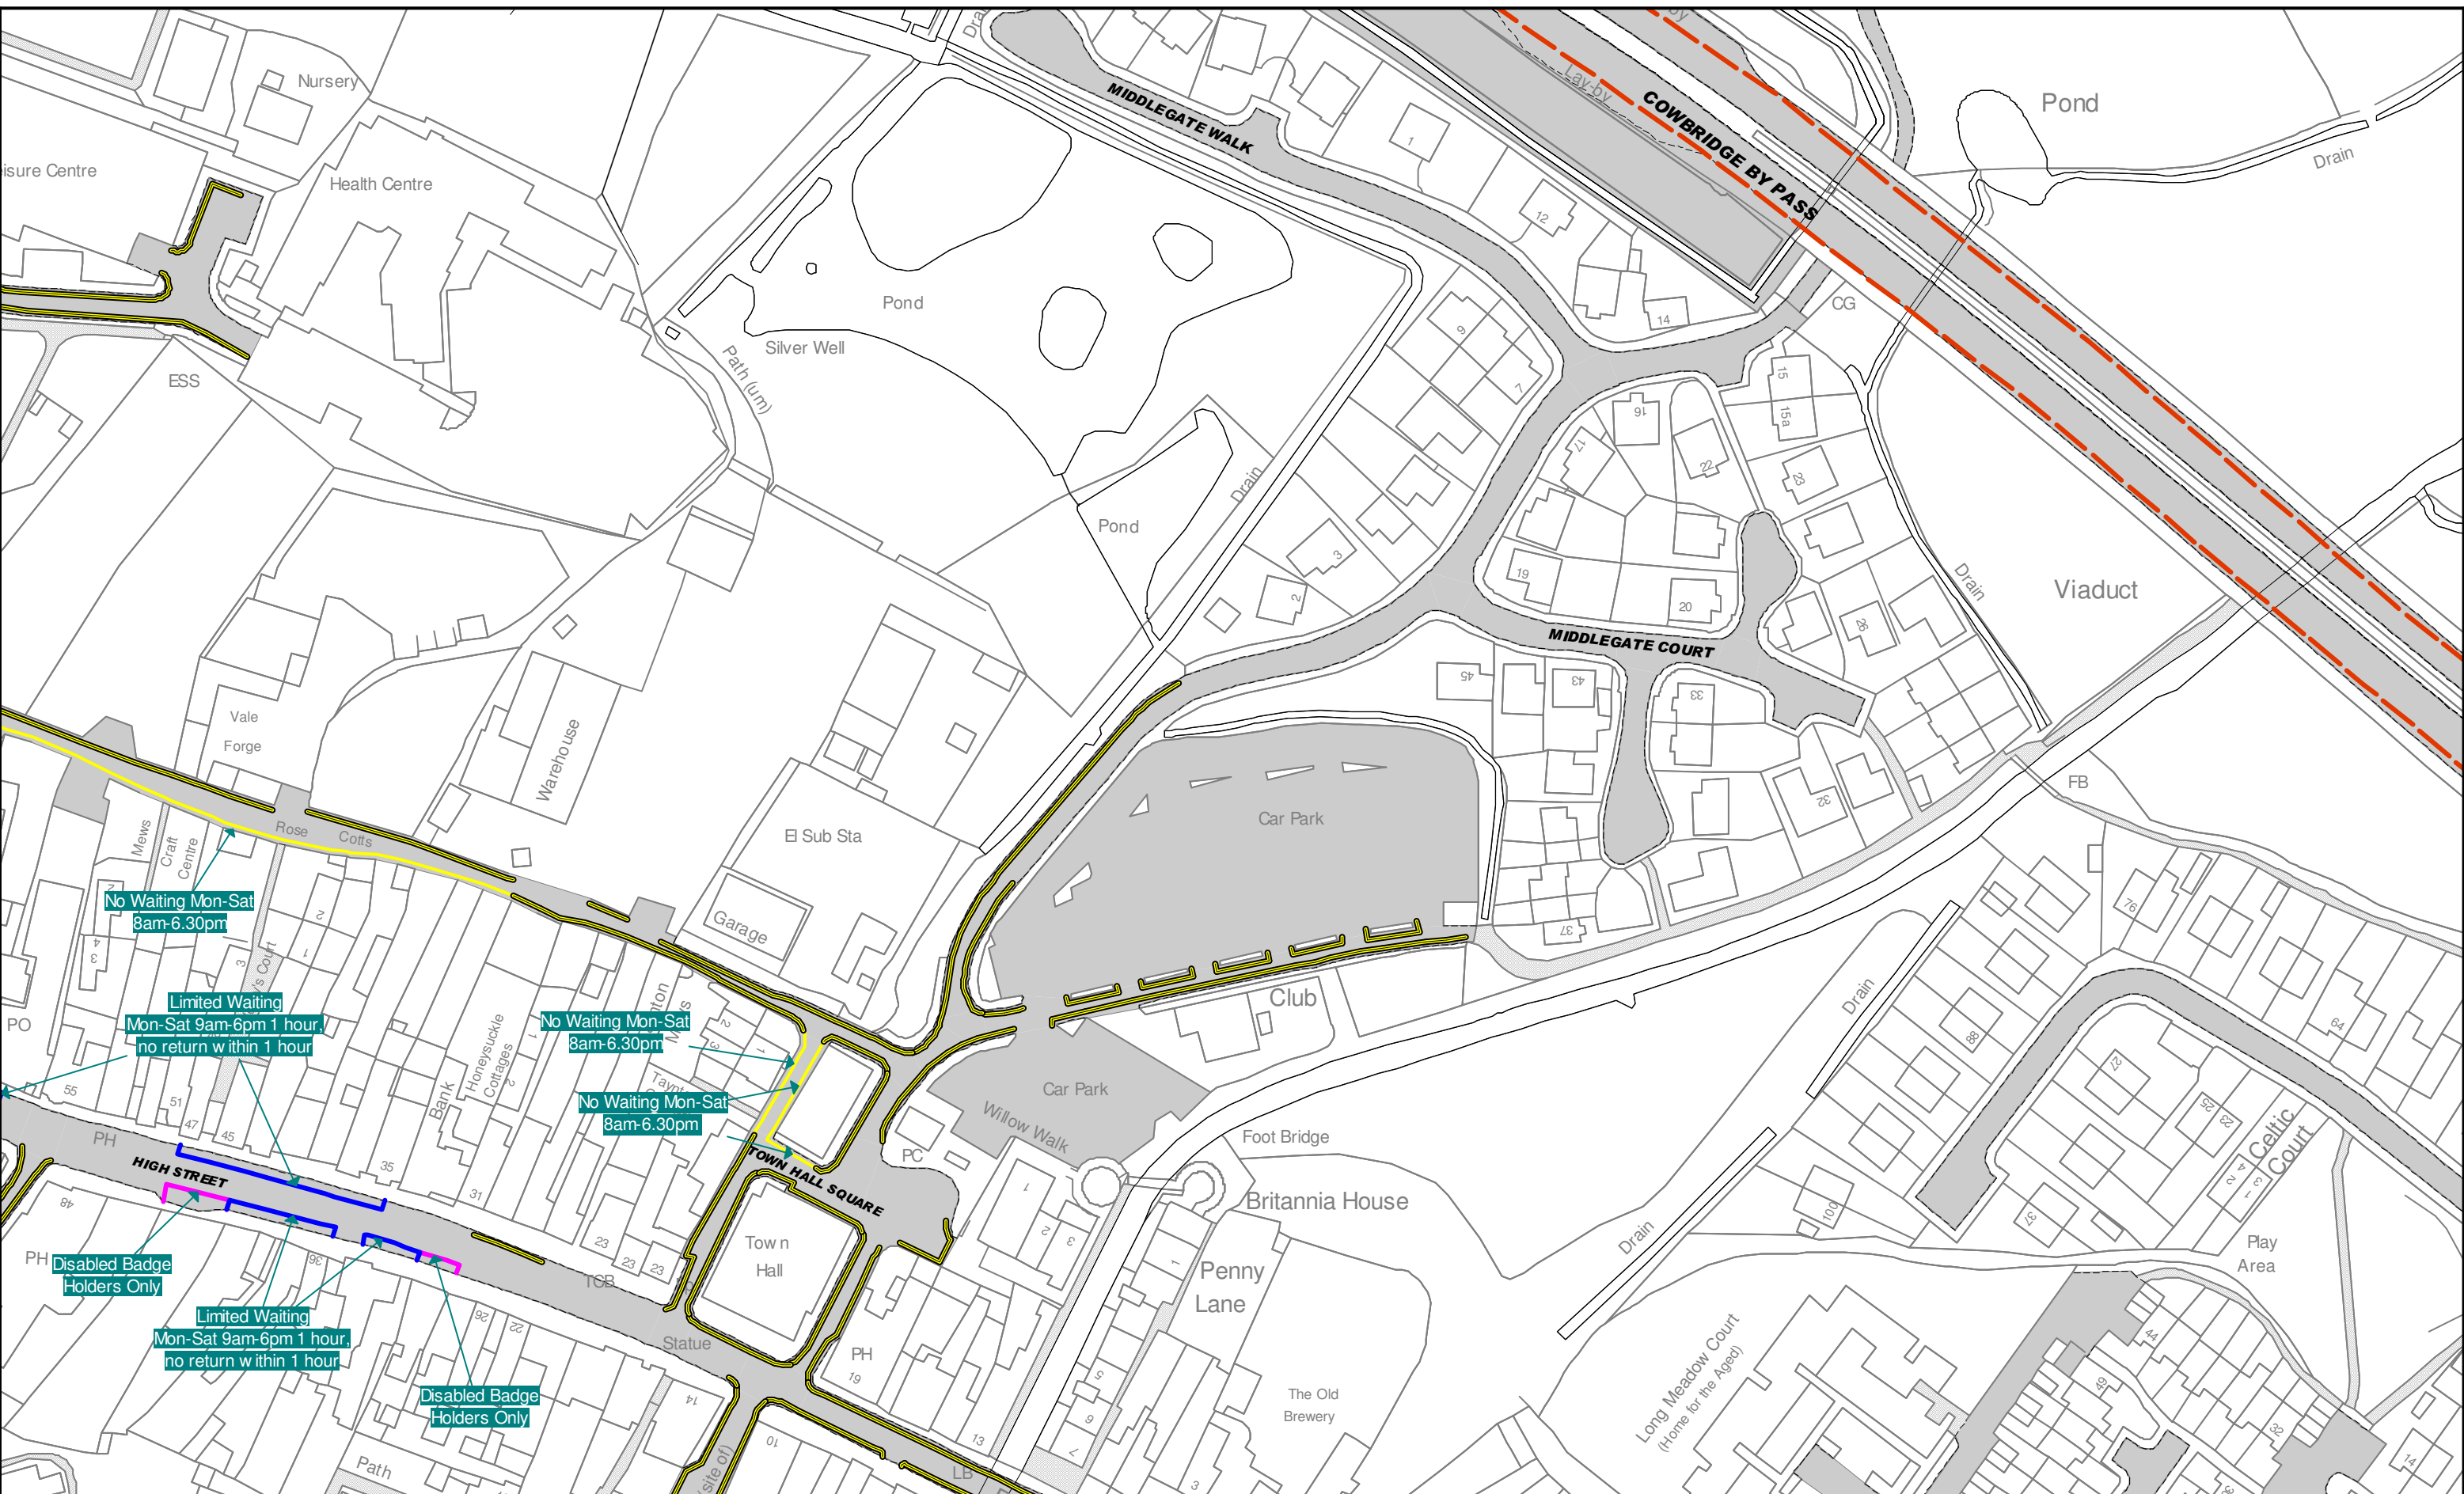

Title: The Vale of Glamorgan Council (Prohibition and Restriction of Waiting and Loading and Parking Places) (Civil Enforcement) Order 2013

Key to TRO Restriction Types	
	No Waiting At Any Time
	No Waiting
	No Loading At Any Time
	No Loading
	School Keep Clear
	24 Hour Clearway
	Limited Waiting
	Taxi Rank
	Disabled Parking Place
	Residents Parking Place
	Shared Use Parking Place (Permit/LW)
	Ambulance Parking Place
	Motorcycle Parking Place
	Loading Bay (any vehicle)
	Loading Bay (goods vehicle)
	Police Vehicle Parking Place
	Doctors Parking Place
	Emergency Vehicles Parking Place

W N E S

AA27 Z28 AA29 AB28

Crown copyright and database rights 2013 Ordnance Survey 100023424
Hawfrant y Goron a hawliau cronfa ddata 2013 Arolwg Ordans 100023424
Vale of Glamorgan Council
Licence No: 100023424

The Vale of Glamorgan Council
The Alps
Wenvoe
CF5 6AA

Cyngor Bro Morgannwg
Yr Alpu
Gwentu
CF5 6AA

SCALE	1 : 1250 @ A3
DATE	01/04/2013
MAP	Tile Ref: AA28
REVISION	1