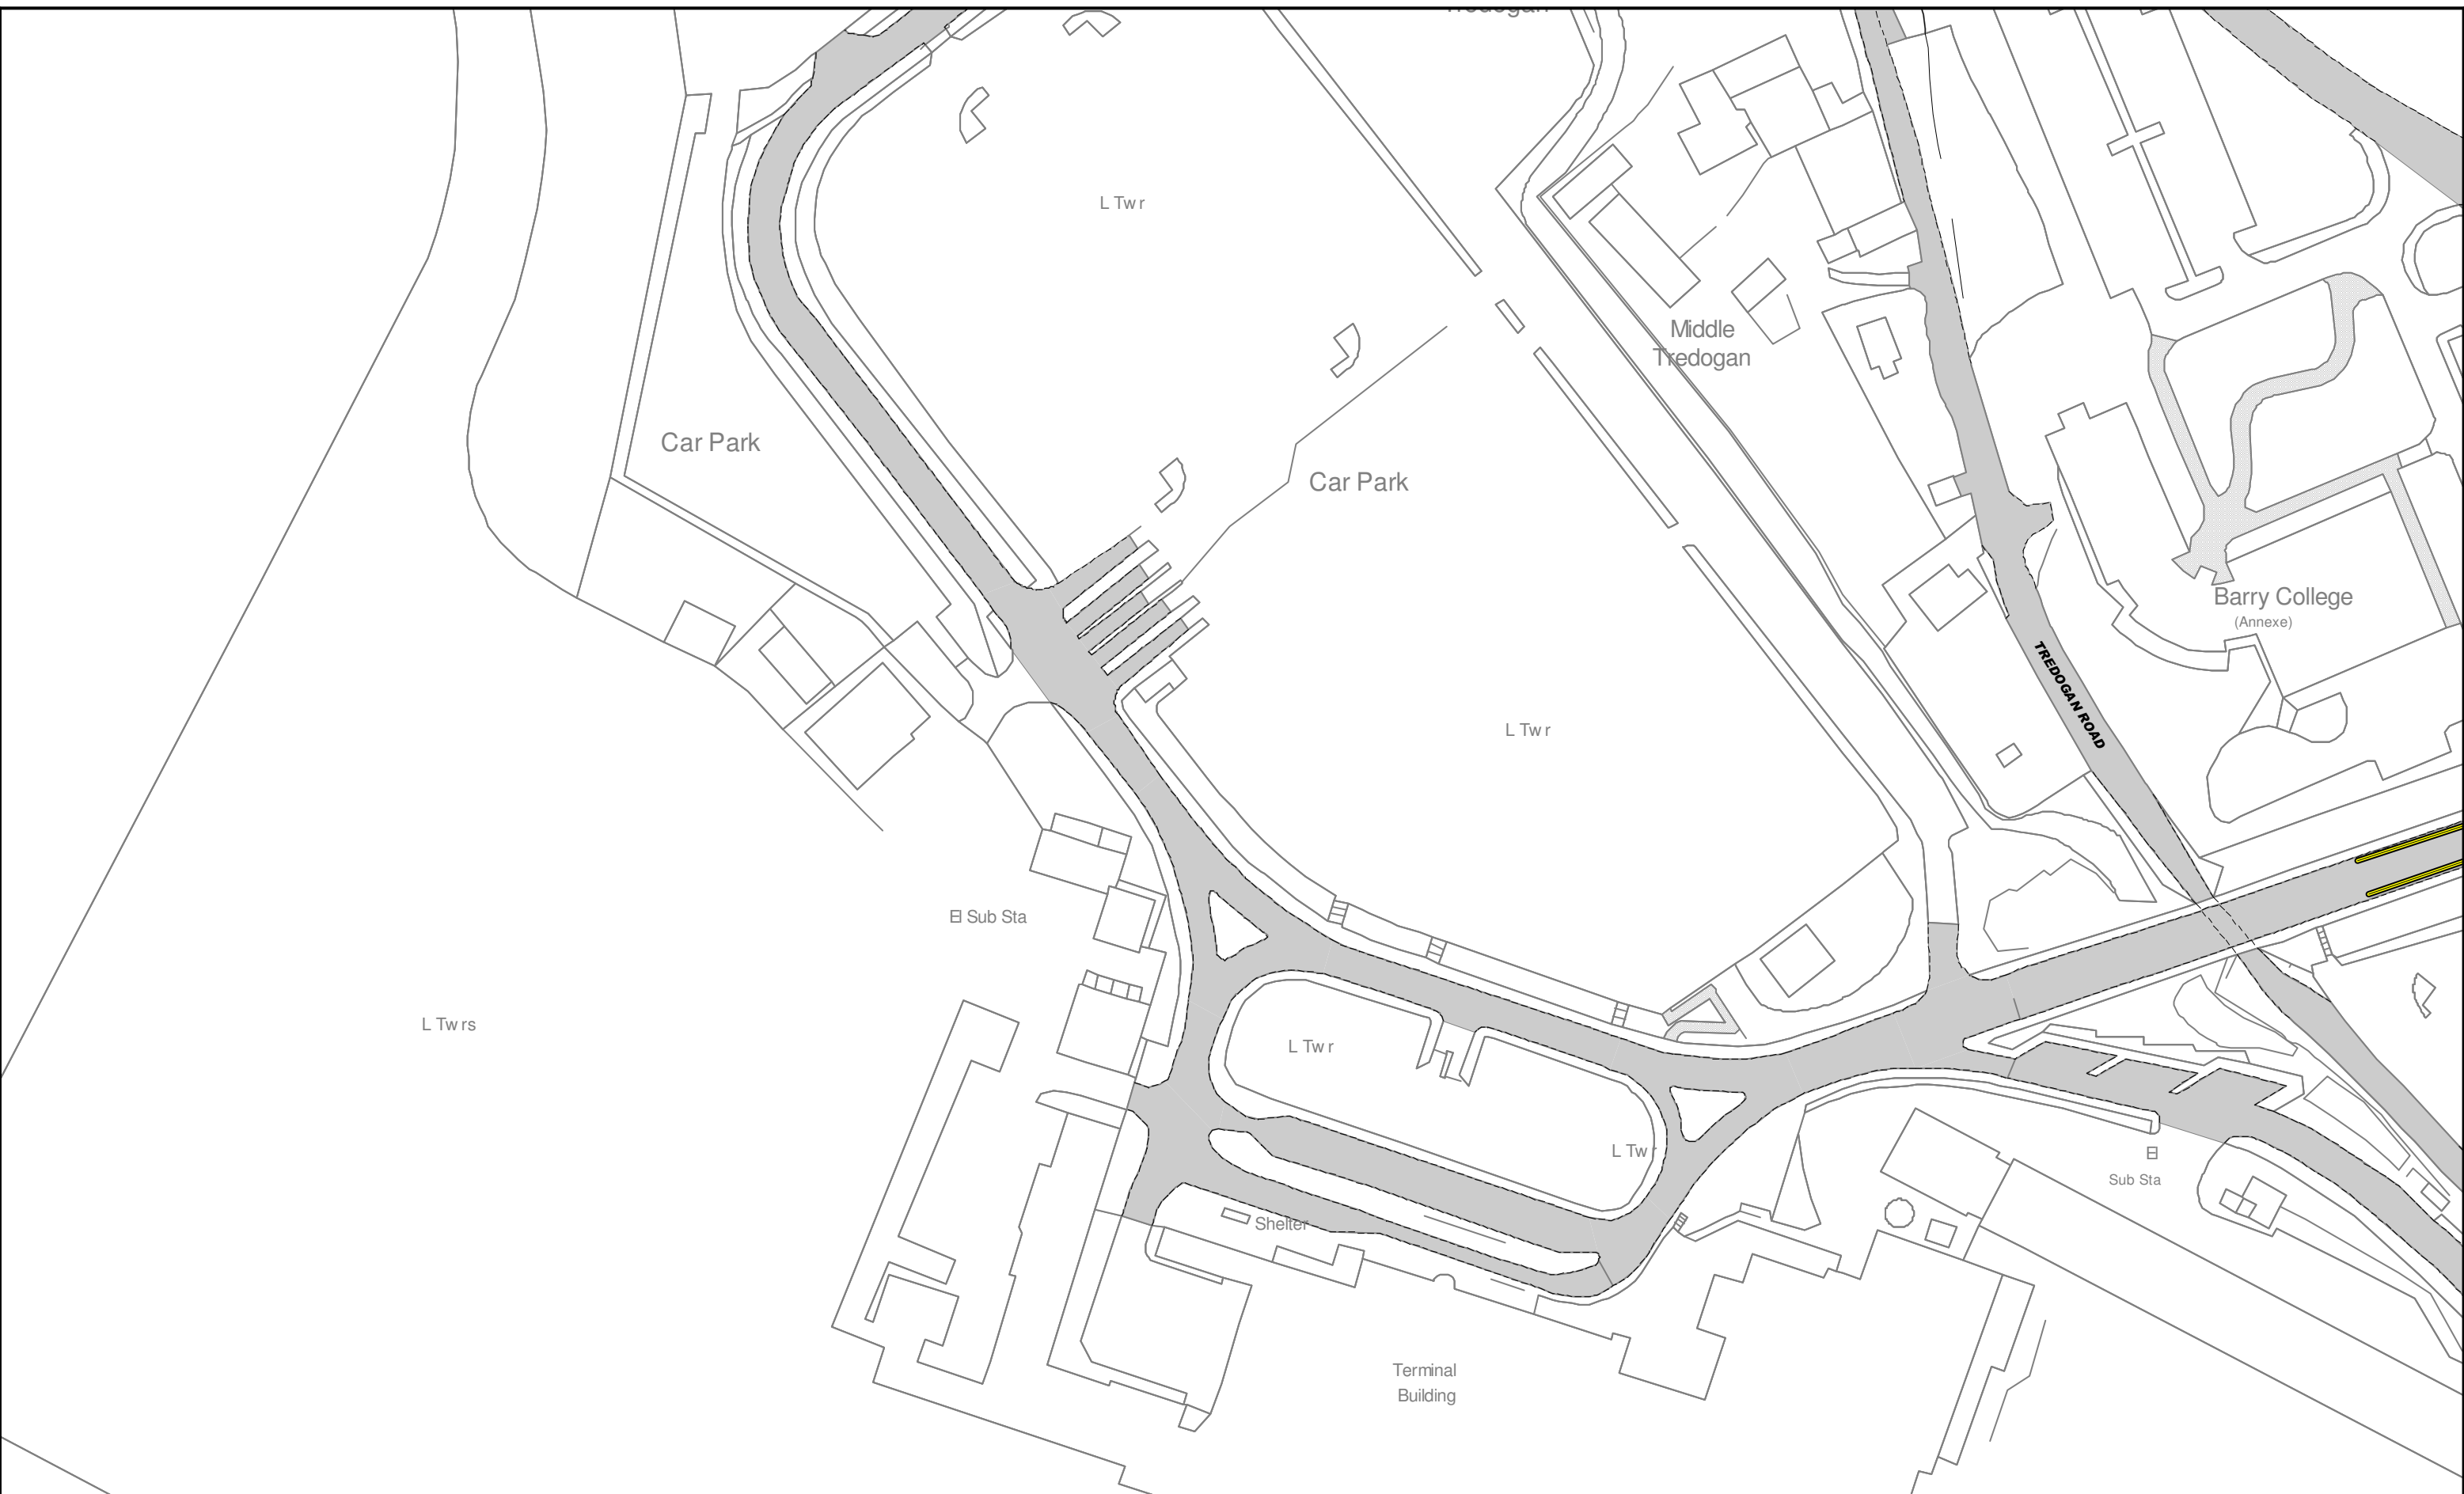

VALE of GLAMORGAN
The Vale of Glamorgan Council
The Alps
Wenvoe
CF5 6AA

Cyngor Bro Morgannwg
Yr Alpau
Gwentu
CF5 6AA

Title: The Vale of Glamorgan Council (Prohibition and Restriction of Waiting and Loading and Parking Places) (Civil Enforcement) Order 2013

Key to TRO Restriction Types	
	No Waiting At Any Time
	No Waiting
	No Loading At Any Time
	No Loading
	School Keep Clear
	24 Hour Clearway
	Limited Waiting
	Taxi Rank
	Disabled Parking Place
	Residents Parking Place
	Shared Use Parking Place (Permit/LW)
	Ambulance Parking Place
	Motorcycle Parking Place
	Loading Bay (any vehicle)
	Loading Bay (goods vehicle)
	Police Vehicle Parking Place
	Doctors Parking Place
	Emergency Vehicles Parking Place

AX43

Crown copyright and database rights 2013 Ordnance Survey 100023424
Hawfaint y Goron a hawliau cronfa ddata 2013 Arolwg Ordans 100023424
Vale of Glamorgan Council
Licence No: 100023424

SCALE	1 : 1250 @ A3
DATE	01/04/2013
MAP	Tile Ref: AX42
REVISION	1