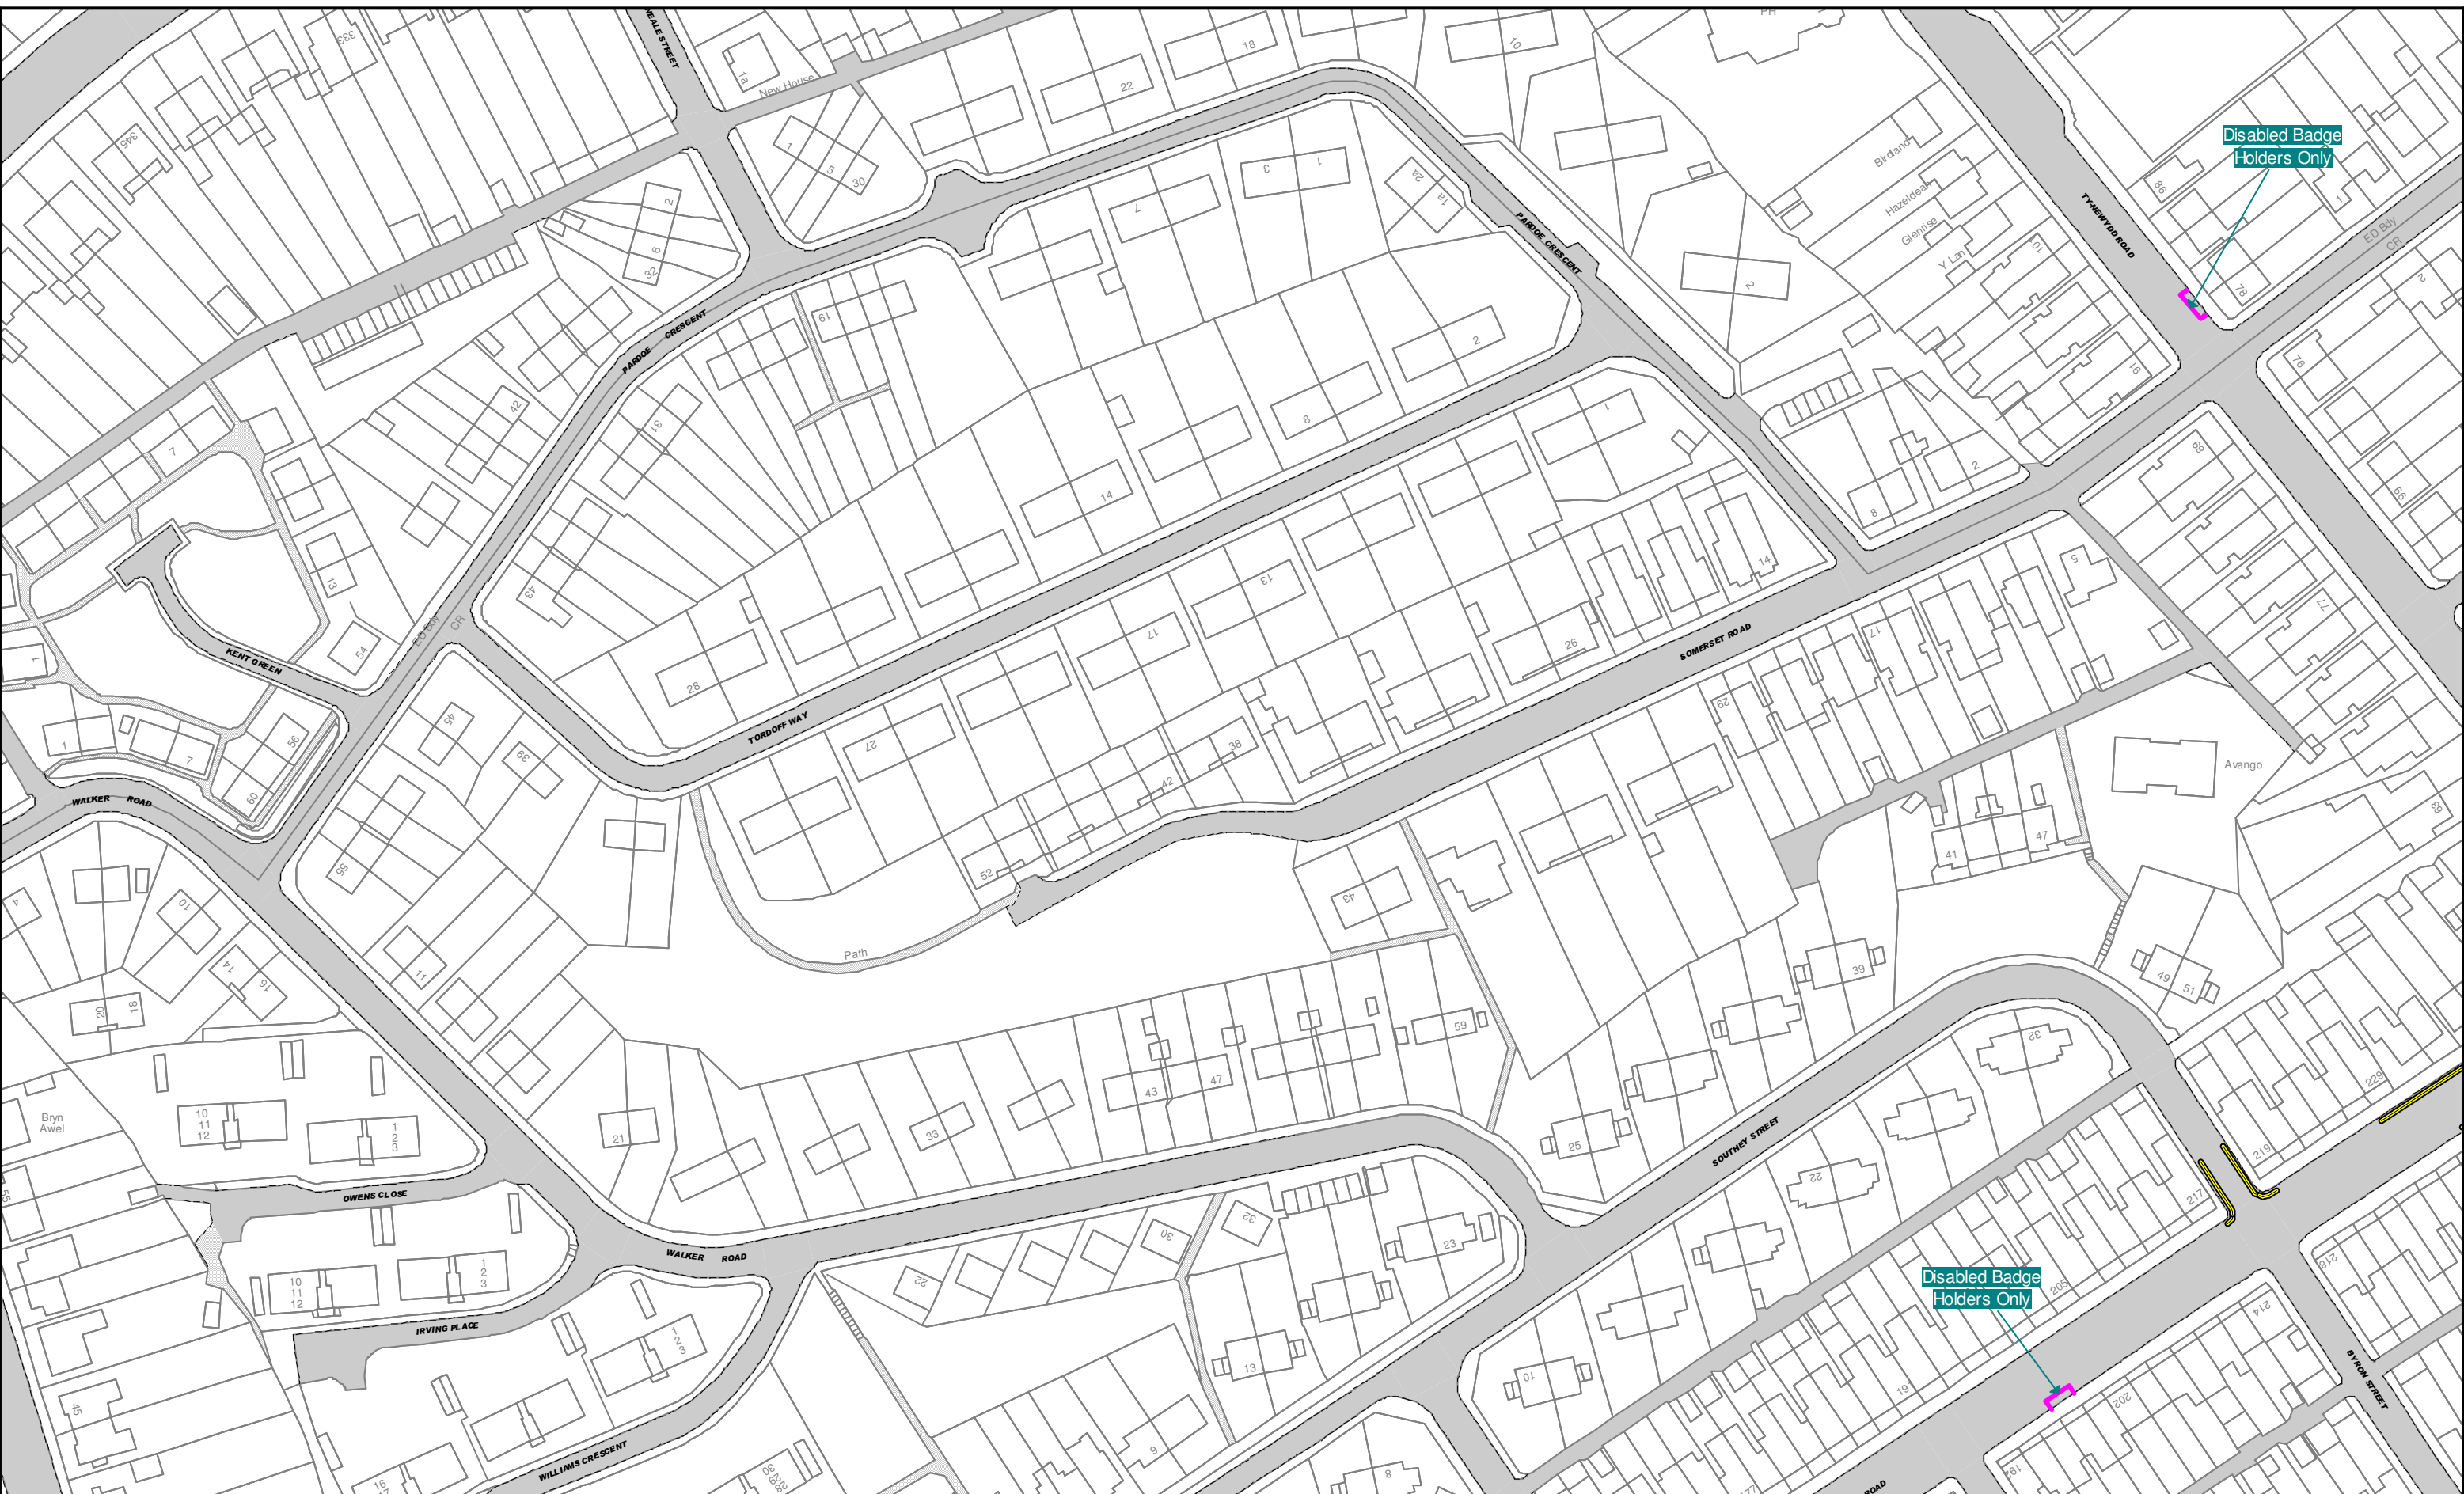

Title: The Vale of Glamorgan Council (Prohibition and Restriction of Waiting and Loading and Parking Places) (Civil Enforcement) Order 2013

Key to TRO Restriction Types	
	No Waiting At Any Time
	No Waiting
	No Loading At Any Time
	No Loading
	School Keep Clear
	24 Hour Clearway
	Limited Waiting
	Taxi Rank
	Disabled Parking Place
	Residents Parking Place
	Shared Use Parking Place (Permit/LW)
	Ambulance Parking Place
	Motorcycle Parking Place
	Loading Bay (any vehicle)
	Loading Bay (goods vehicle)
	Police Vehicle Parking Place
	Doctors Parking Place
	Emergency Vehicles Parking Place

Crown copyright and database rights 2013 Ordnance Survey 100023424
Hawffraint y Goron a hawliau cronfa ddata 2013 Arolwg Ordans 100023424
Vale of Glamorgan Council
Licence No: 100023424

SCALE	1 : 1250 @ A3
DATE	01/04/2013
MAP	Tile Ref: AU51
REVISION	1