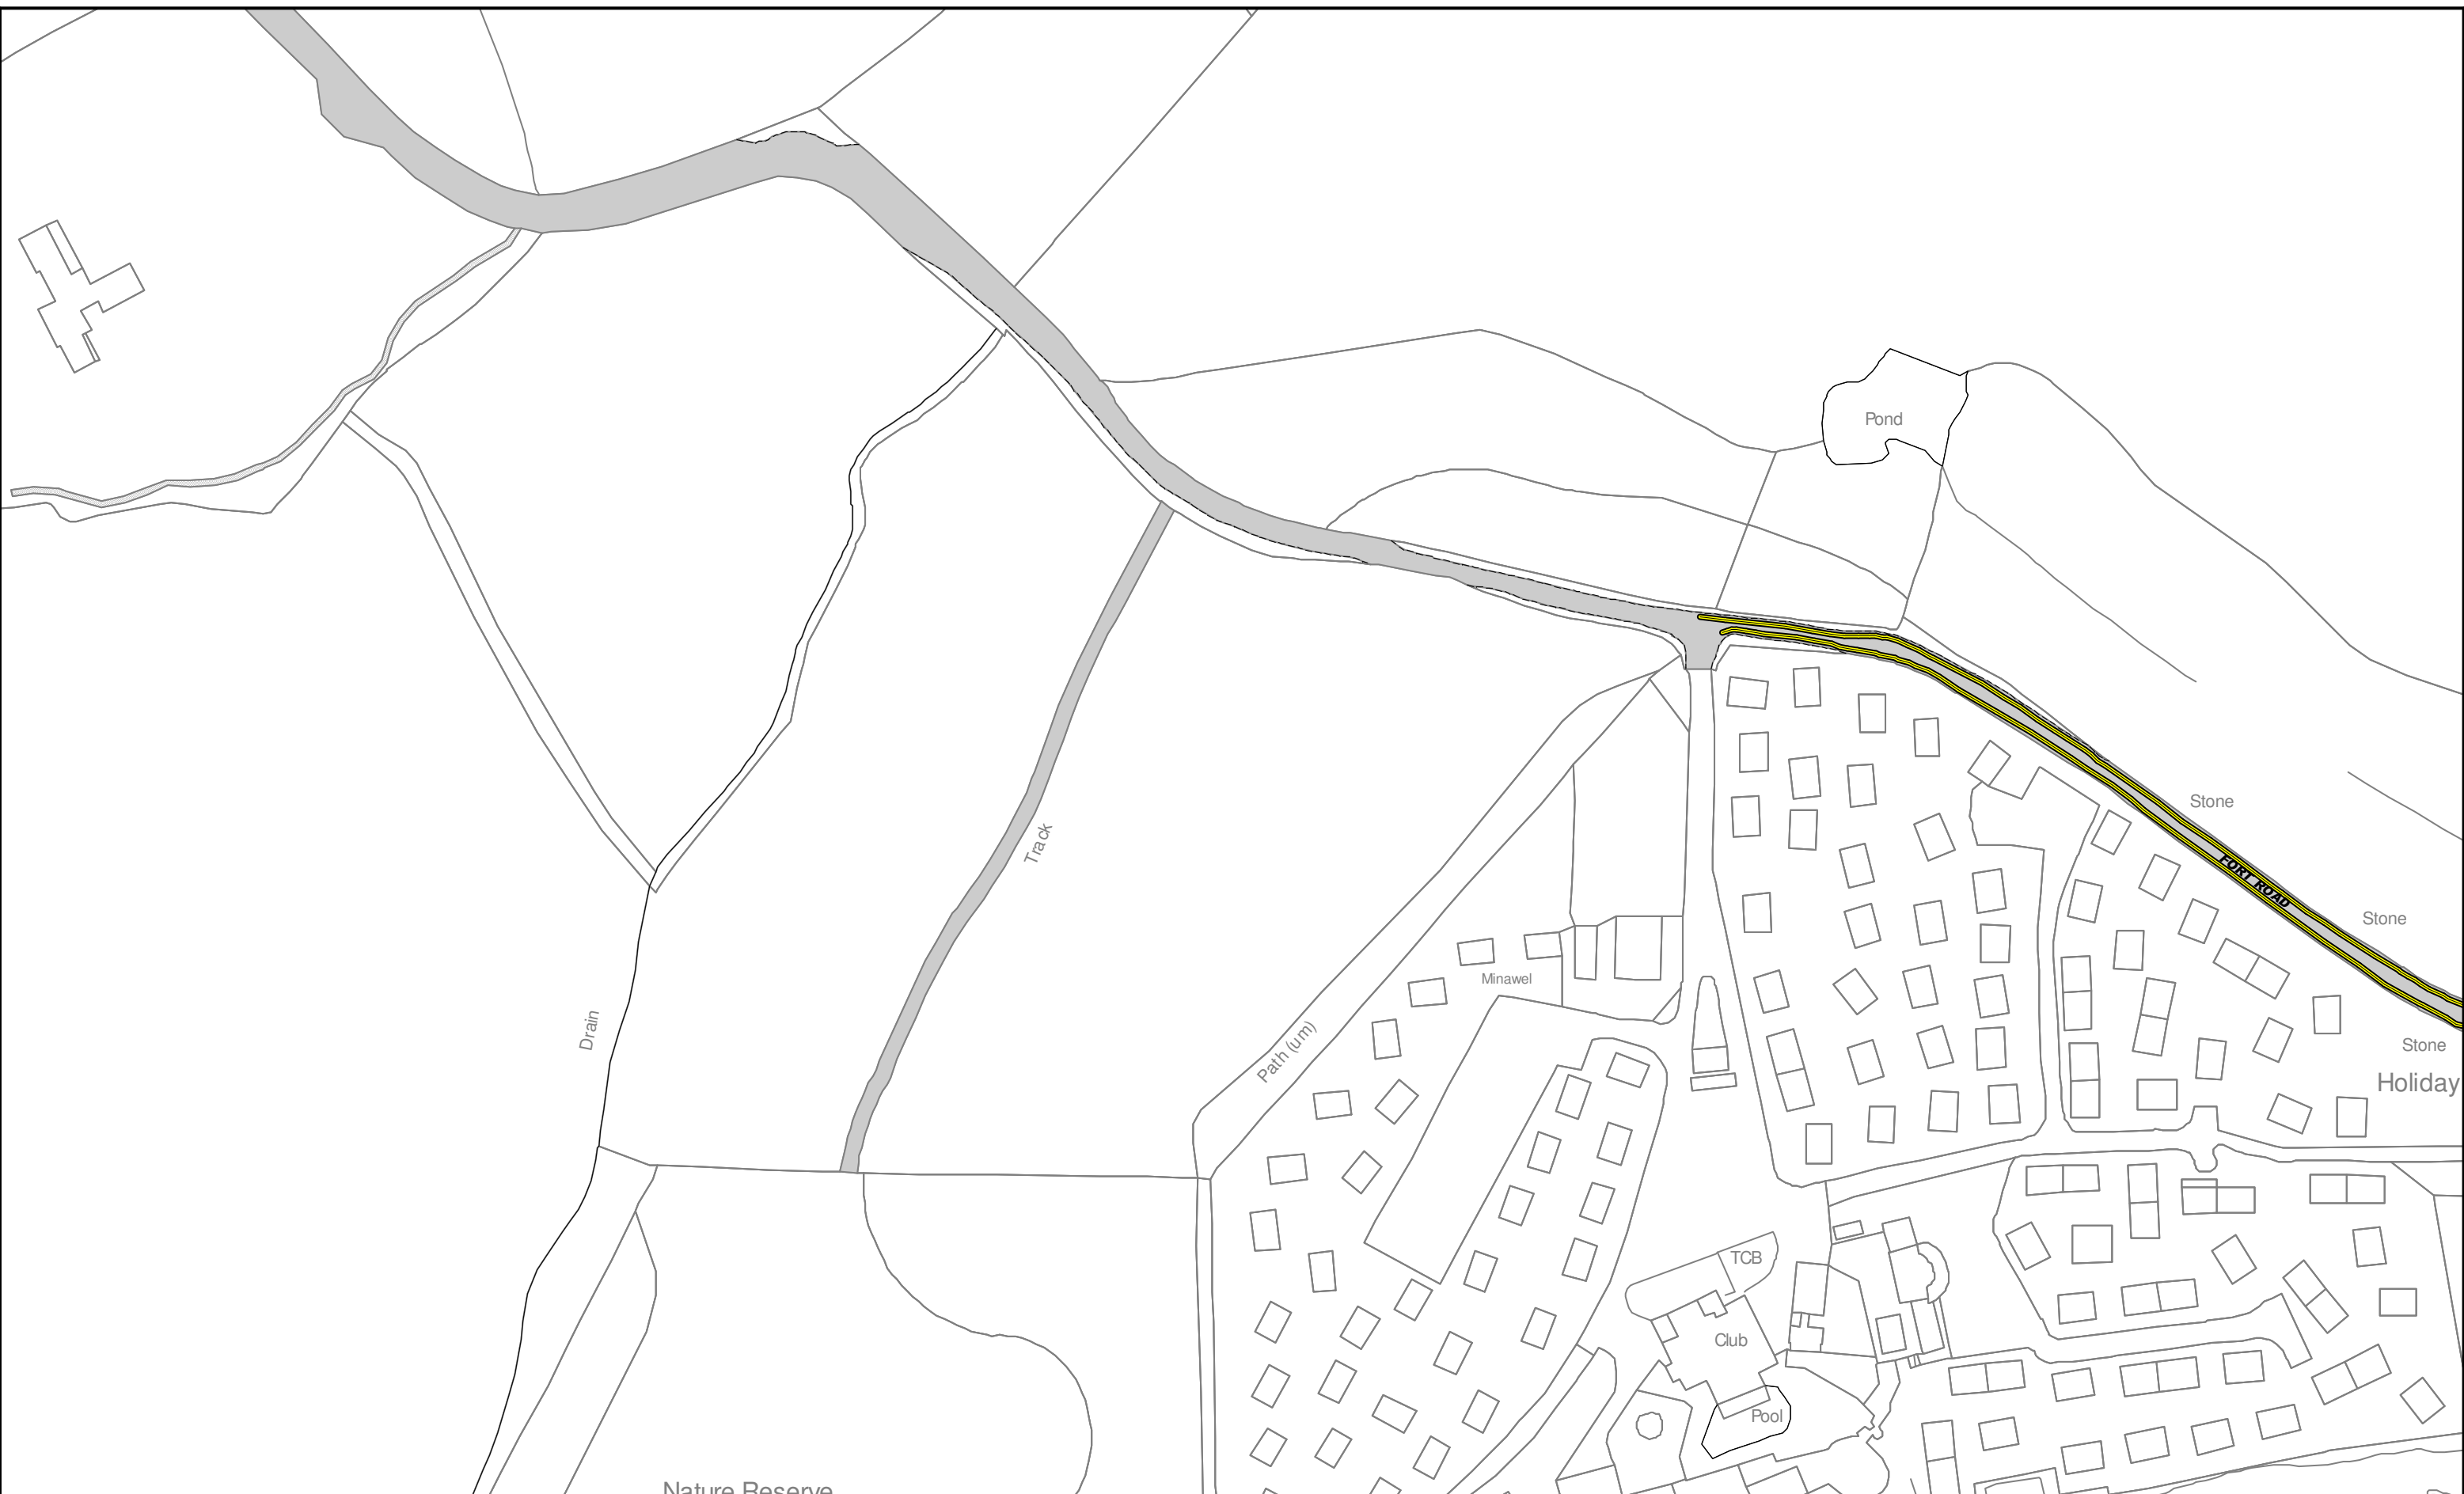

The Vale of Glamorgan Council
The Alps
Wenvoe
CF5 6AA

Cyngor Bro Morgannwg
Yr Alpau
Gwentu
CF5 6AA

Title: The Vale of Glamorgan Council (Prohibition and Restriction of Waiting and Loading and Parking Places) (Civil Enforcement) Order 2013

Key to TRO Restriction Types	
	No Waiting At Any Time
	No Waiting
	No Loading At Any Time
	No Loading
	School Keep Clear
	24 Hour Clearway
	Limited Waiting
	Taxi Rank
	Disabled Parking Place
	Residents Parking Place
	Shared Use Parking Place (Permit/LW)
	Ambulance Parking Place
	Motorcycle Parking Place
	Loading Bay (any vehicle)
	Loading Bay (goods vehicle)
	Police Vehicle Parking Place
	Doctors Parking Place
	Emergency Vehicles Parking Place

W N E S

AV63 AV65

Crown copyright and database rights 2013 Ordnance Survey 100023424
Hawfraint y Goron a hawliau cronfa ddata 2013 Arolwg Ordans 100023424
Vale of Glamorgan Council
Licence No: 100023424

SCALE	1 : 1250 @ A3
DATE	01/04/2013
MAP	Tile Ref: AV64
REVISION	1