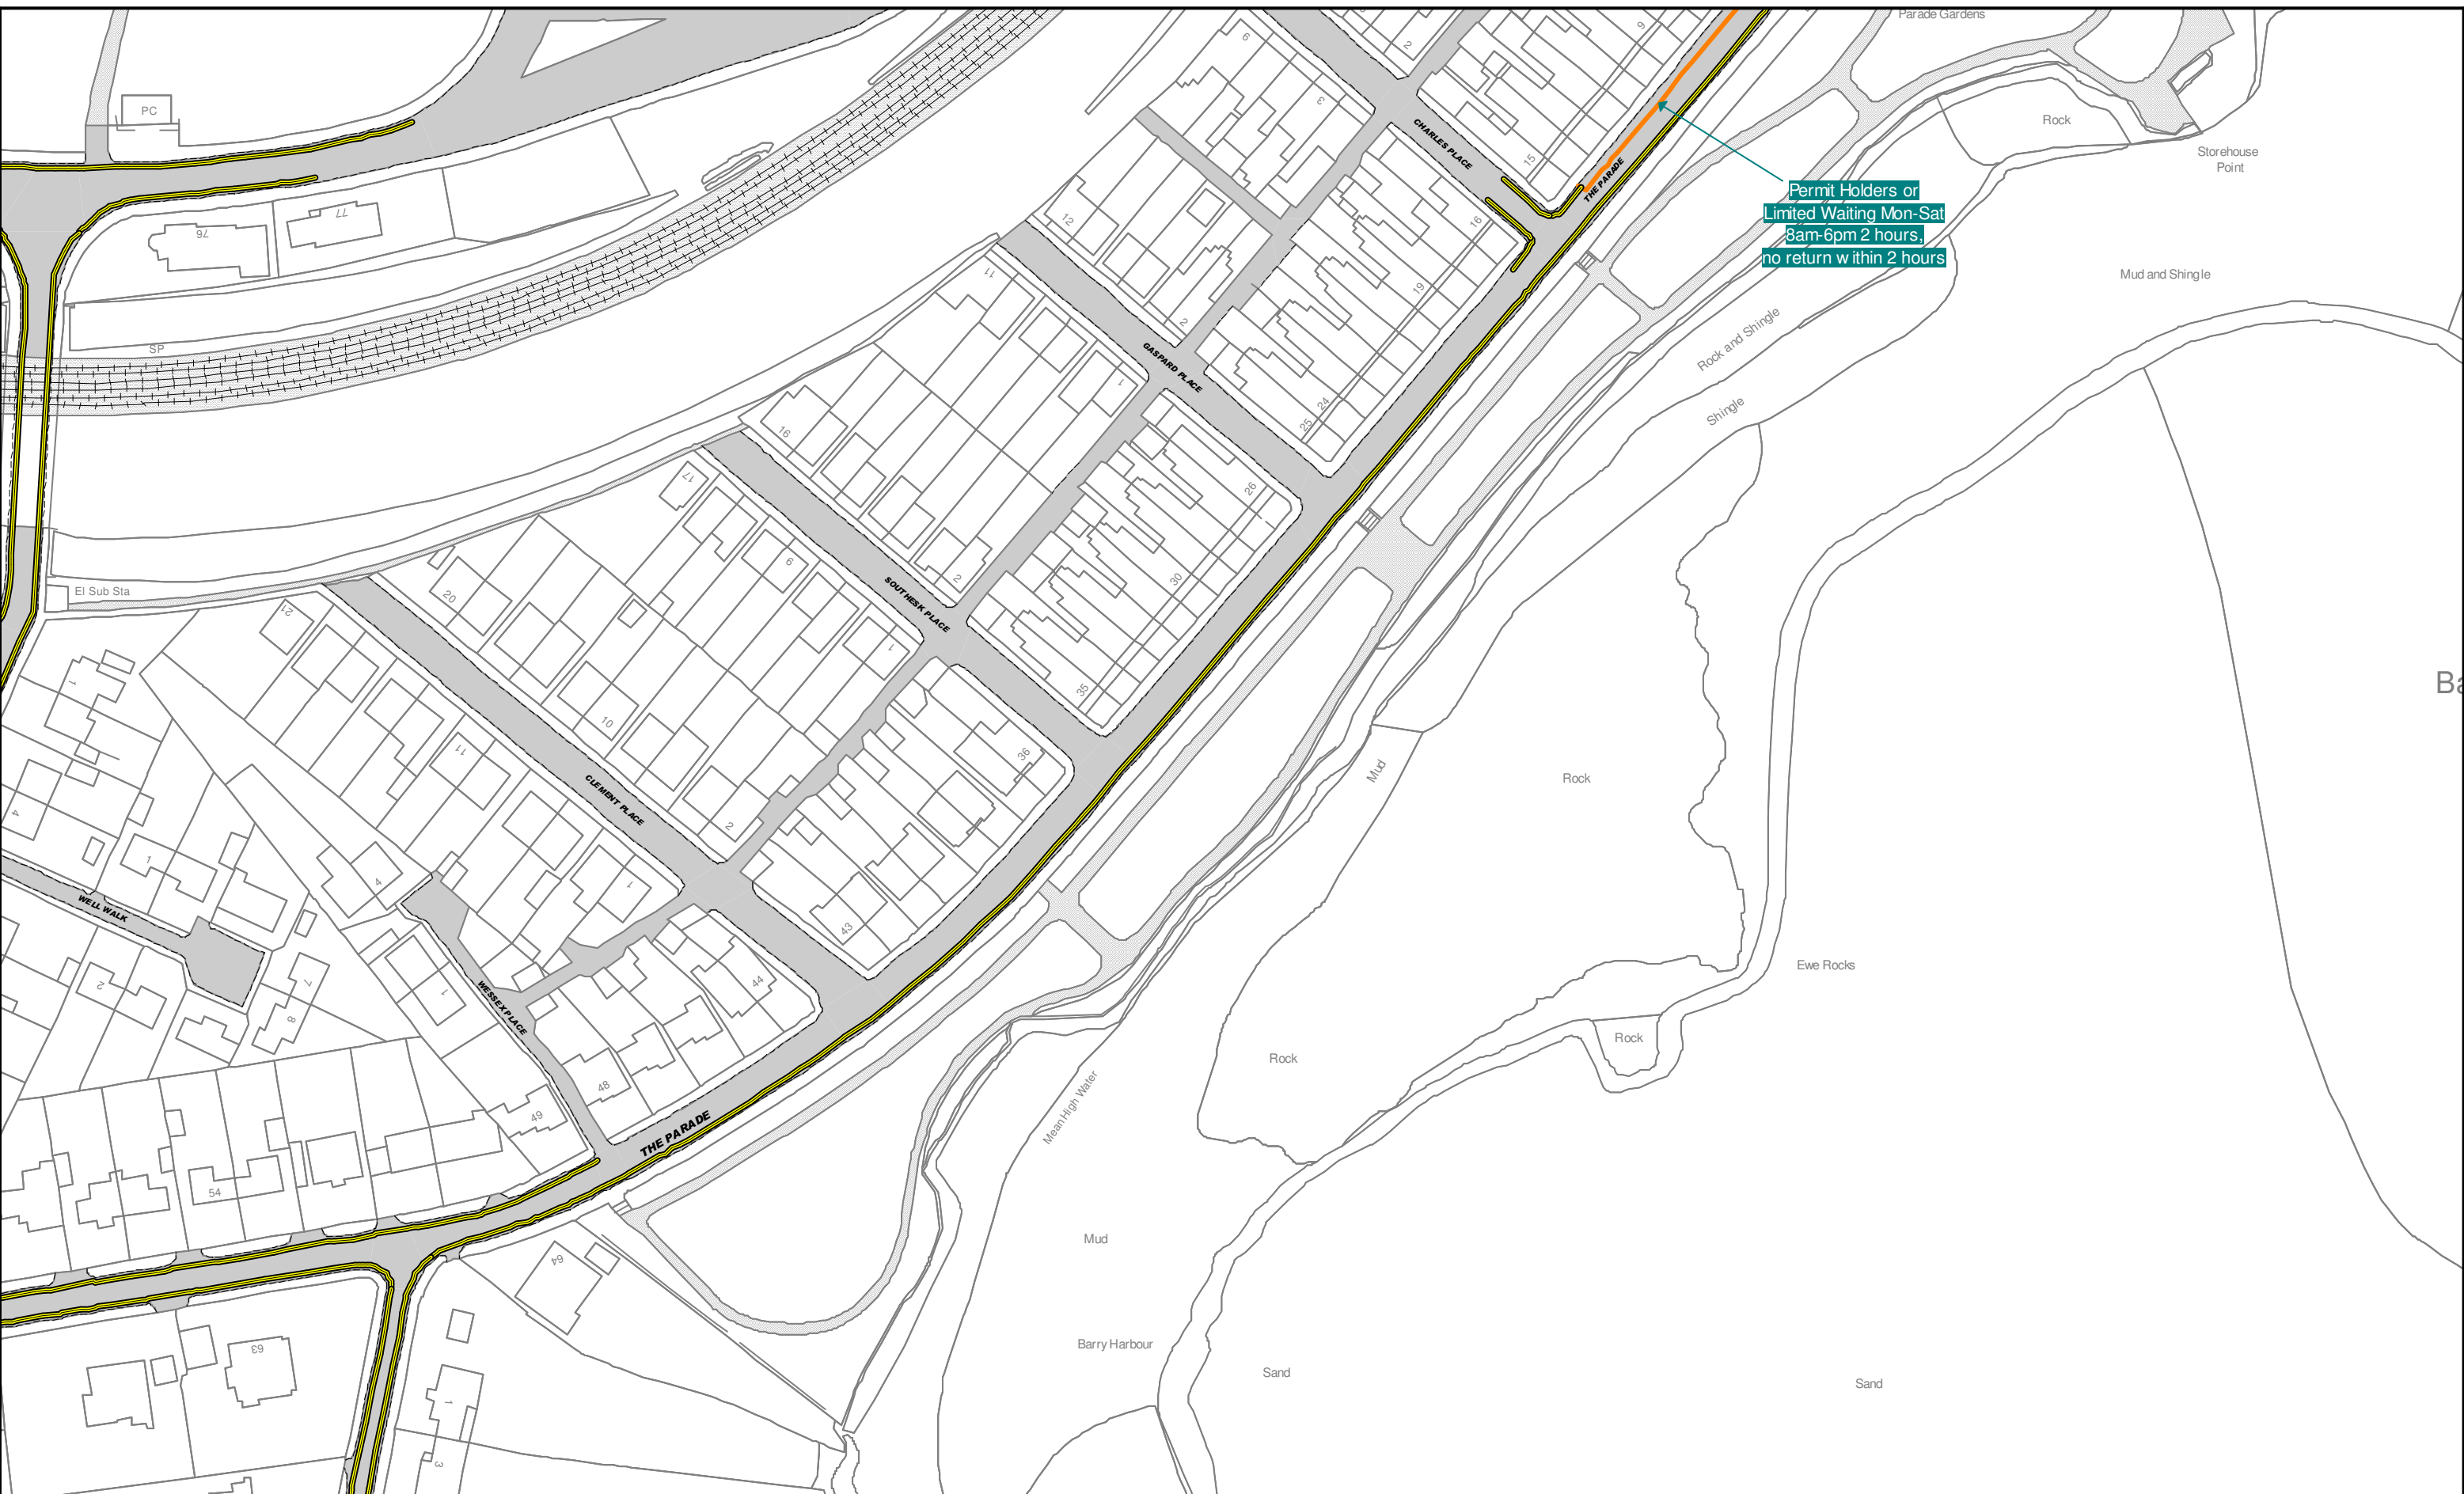

Title: The Vale of Glamorgan Council (Prohibition and Restriction of Waiting and Loading and Parking Places) (Civil Enforcement) Order 2013

Key to TRO Restriction Types	
	No Waiting At Any Time
	No Waiting
	No Loading At Any Time
	No Loading
	School Keep Clear
	24 Hour Clearway
	Limited Waiting
	Taxi Rank
	Disabled Parking Place
	Residents Parking Place
	Shared Use Parking Place (Permit/LW)
	Ambulance Parking Place
	Motorcycle Parking Place
	Loading Bay (any vehicle)
	Loading Bay (goods vehicle)
	Police Vehicle Parking Place
	Doctors Parking Place
	Emergency Vehicles Parking Place

Crown copyright and database rights 2013 Ordnance Survey 100023424
Hawfaint y Goron a hawliau cronfa ddata 2013 Arolwg Ordans 100023424
Vale of Glamorgan Council
Licence No: 100023424

SCALE	1 : 1250 @ A3
DATE	01/04/2013
MAP	Tile Ref: BA49
REVISION	1

The Vale of Glamorgan Council
The Alps
Wenvoe
CF5 6AA
Cyngor Bro Morgannwg
Yr Alpau
Gwentu
CF5 6AA