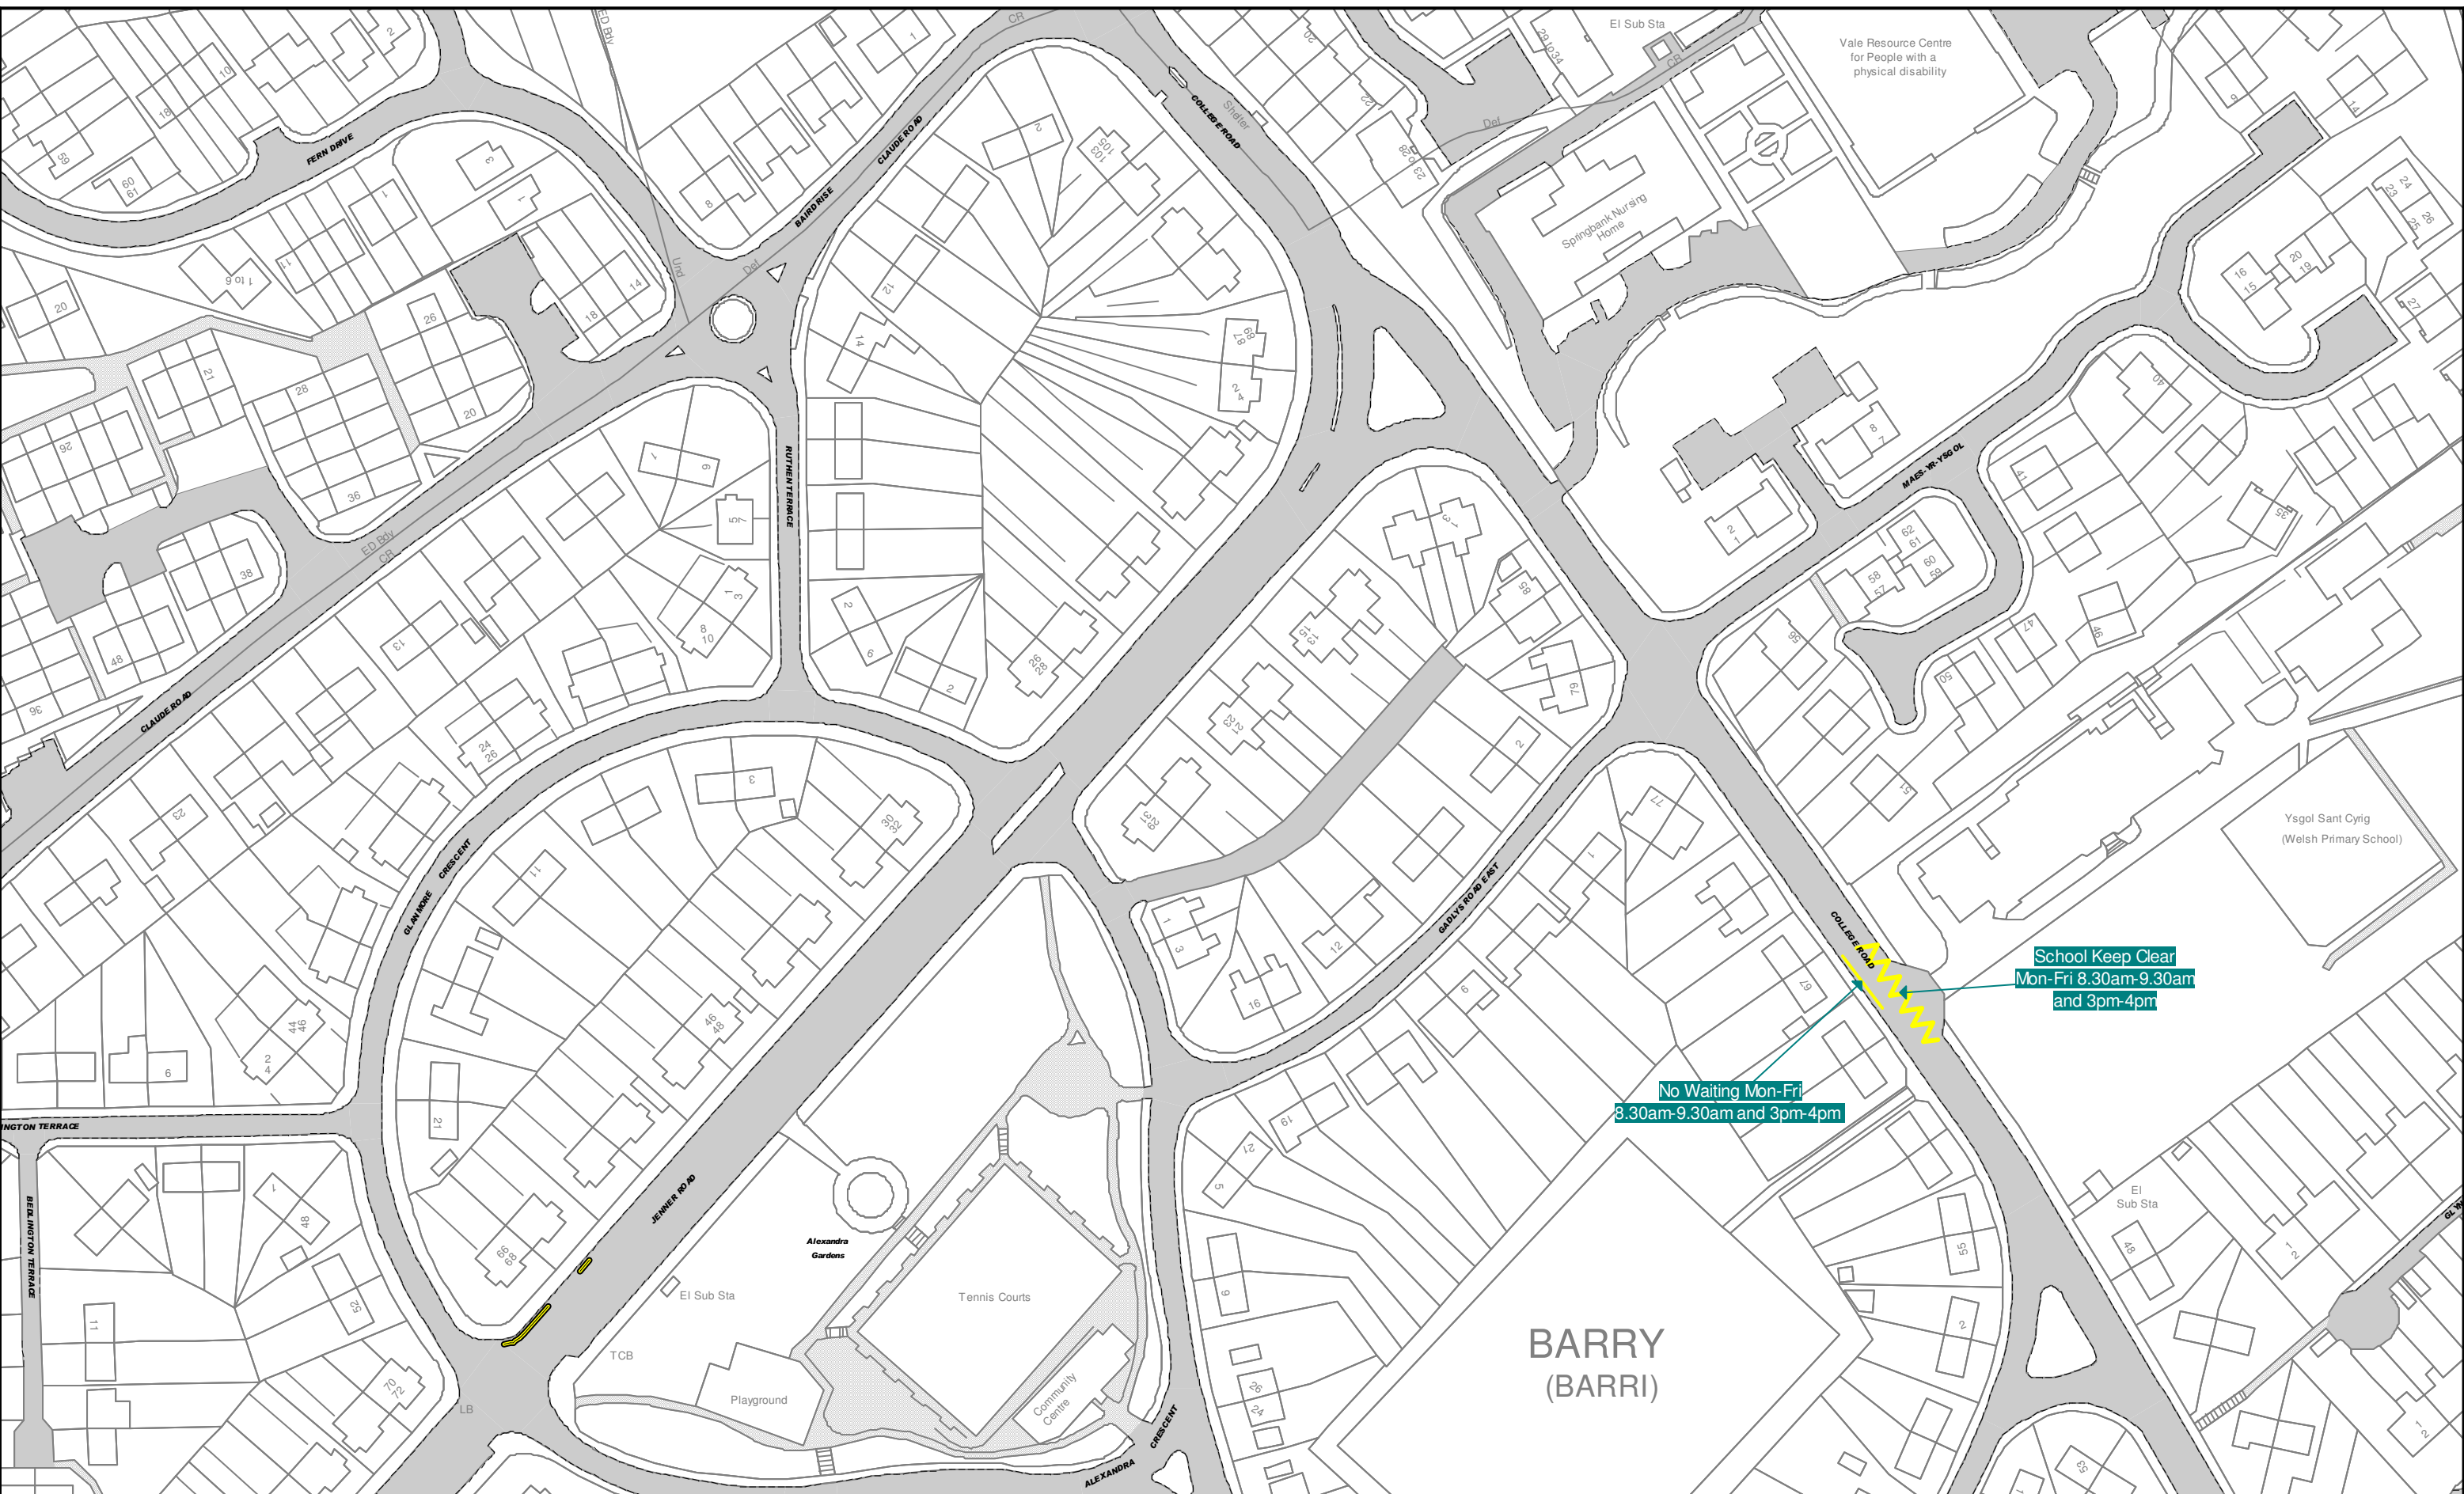

**BARRY
(BARRI)**

No Waiting Mon-Fri
8.30am-9.30am and 3pm-4pm

School Keep Clear
Mon-Fri 8.30am-9.30am
and 3pm-4pm

Title: The Vale of Glamorgan Council (Prohibition and Restriction of Waiting and Loading and Parking Places) (Civil Enforcement) Order 2013

Key to TRO Restriction Types	
	No Waiting At Any Time
	No Waiting
	No Loading At Any Time
	No Loading
	School Keep Clear
	24 Hour Clearway
	Limited Waiting
	Taxi Rank
	Disabled Parking Place
	Residents Parking Place
	Shared Use Parking Place (Permit/LW)
	Ambulance Parking Place
	Motorcycle Parking Place
	Loading Bay (any vehicle)
	Loading Bay (goods vehicle)
	Police Vehicle Parking Place
	Doctors Parking Place
	Emergency Vehicles Parking Place

W N E S

Crown copyright and database rights 2013 Ordnance Survey 100023424
Hawfrait y Goron a hawliau cronfa ddata 2013 Arolwg Ordans 100023424
Vale of Glamorgan Council
Licence No: 100023424

SCALE	1 : 1250 @ A3
DATE	01/04/2013
MAP	Tile Ref: AV50
REVISION	1