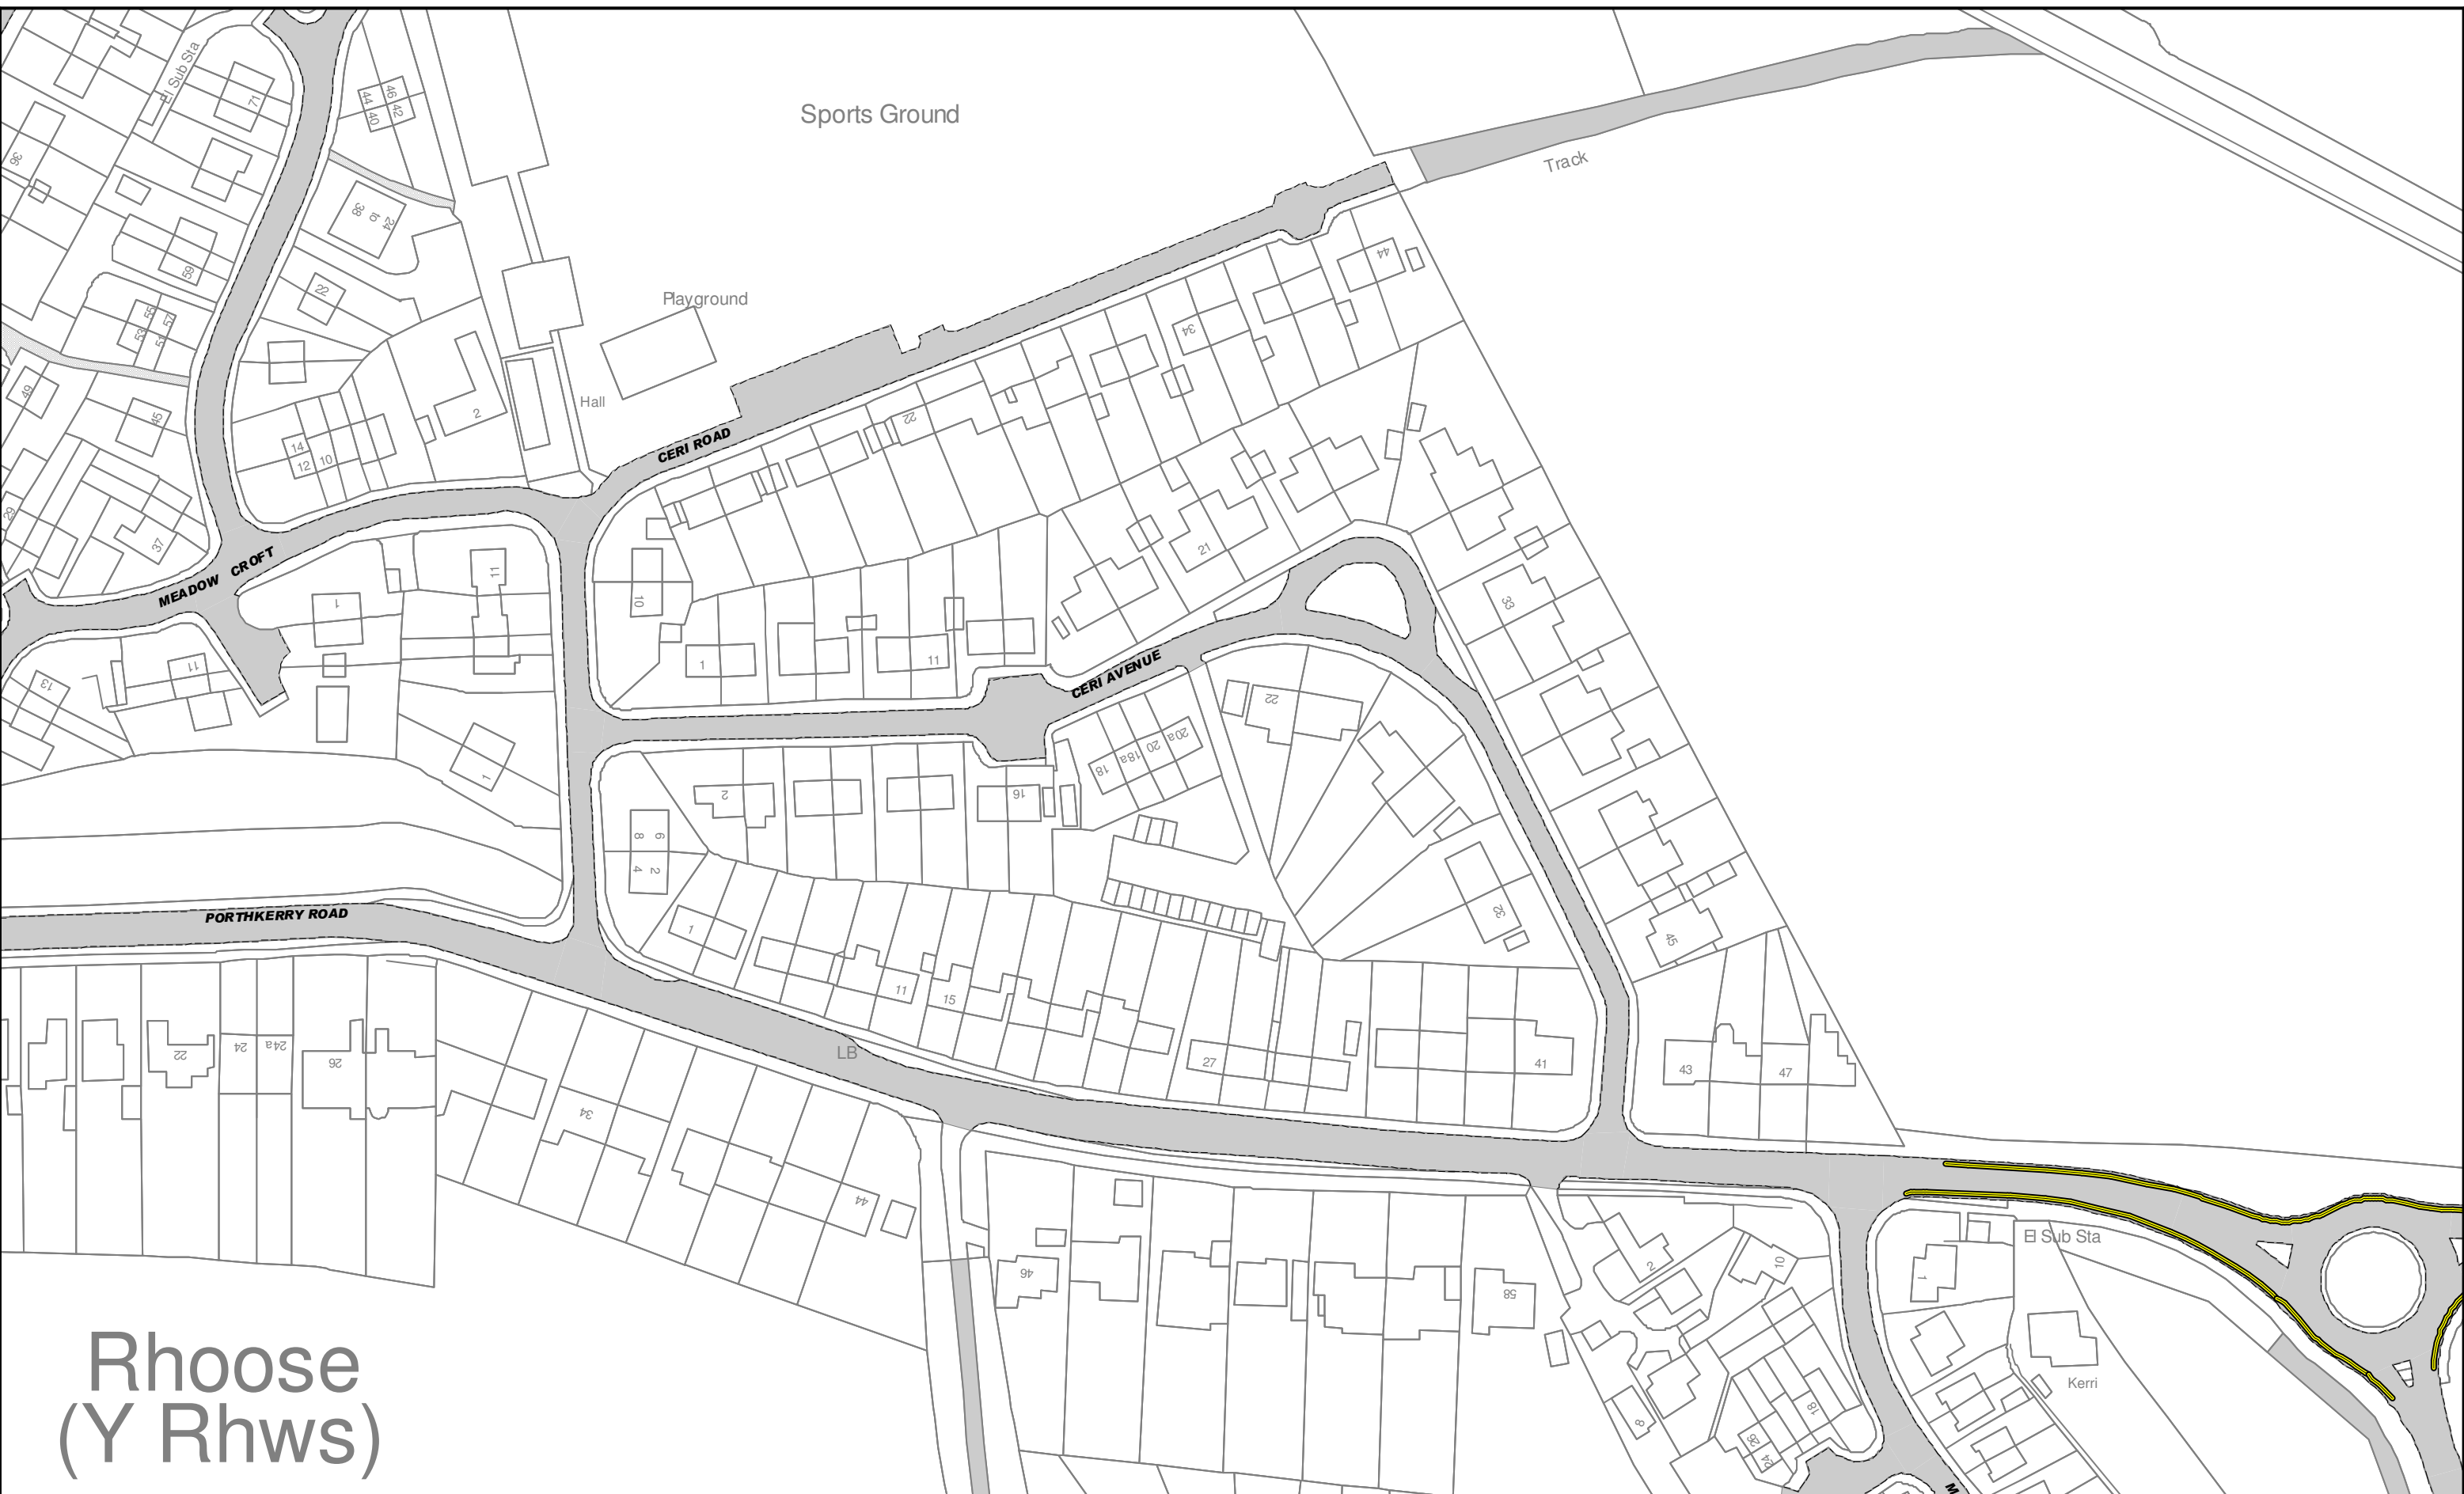

Rhoose (Y Rhws)

Title: The Vale of Glamorgan Council (Prohibition and Restriction of Waiting and Loading and Parking Places) (Civil Enforcement) Order 2013

Key to TRO Restriction Types	
	No Waiting At Any Time
	No Waiting
	No Loading At Any Time
	No Loading
	School Keep Clear
	24 Hour Clearway
	Limited Waiting
	Taxi Rank
	Disabled Parking Place
	Residents Parking Place
	Shared Use Parking Place (Permit/LW)
	Ambulance Parking Place
	Motorcycle Parking Place
	Loading Bay (any vehicle)
	Loading Bay (goods vehicle)
	Police Vehicle Parking Place
	Doctors Parking Place
	Emergency Vehicles Parking Place

Crown copyright and database rights 2013 Ordnance Survey 100023424
Hawfaint y Goron a hawliau cronfa ddata 2013 Arolwg Ordans 100023424
Vale of Glamorgan Council
Licence No: 100023424

SCALE	1 : 1250 @ A3
DATE	01/04/2013
MAP	Tile Ref: BA42
REVISION	1