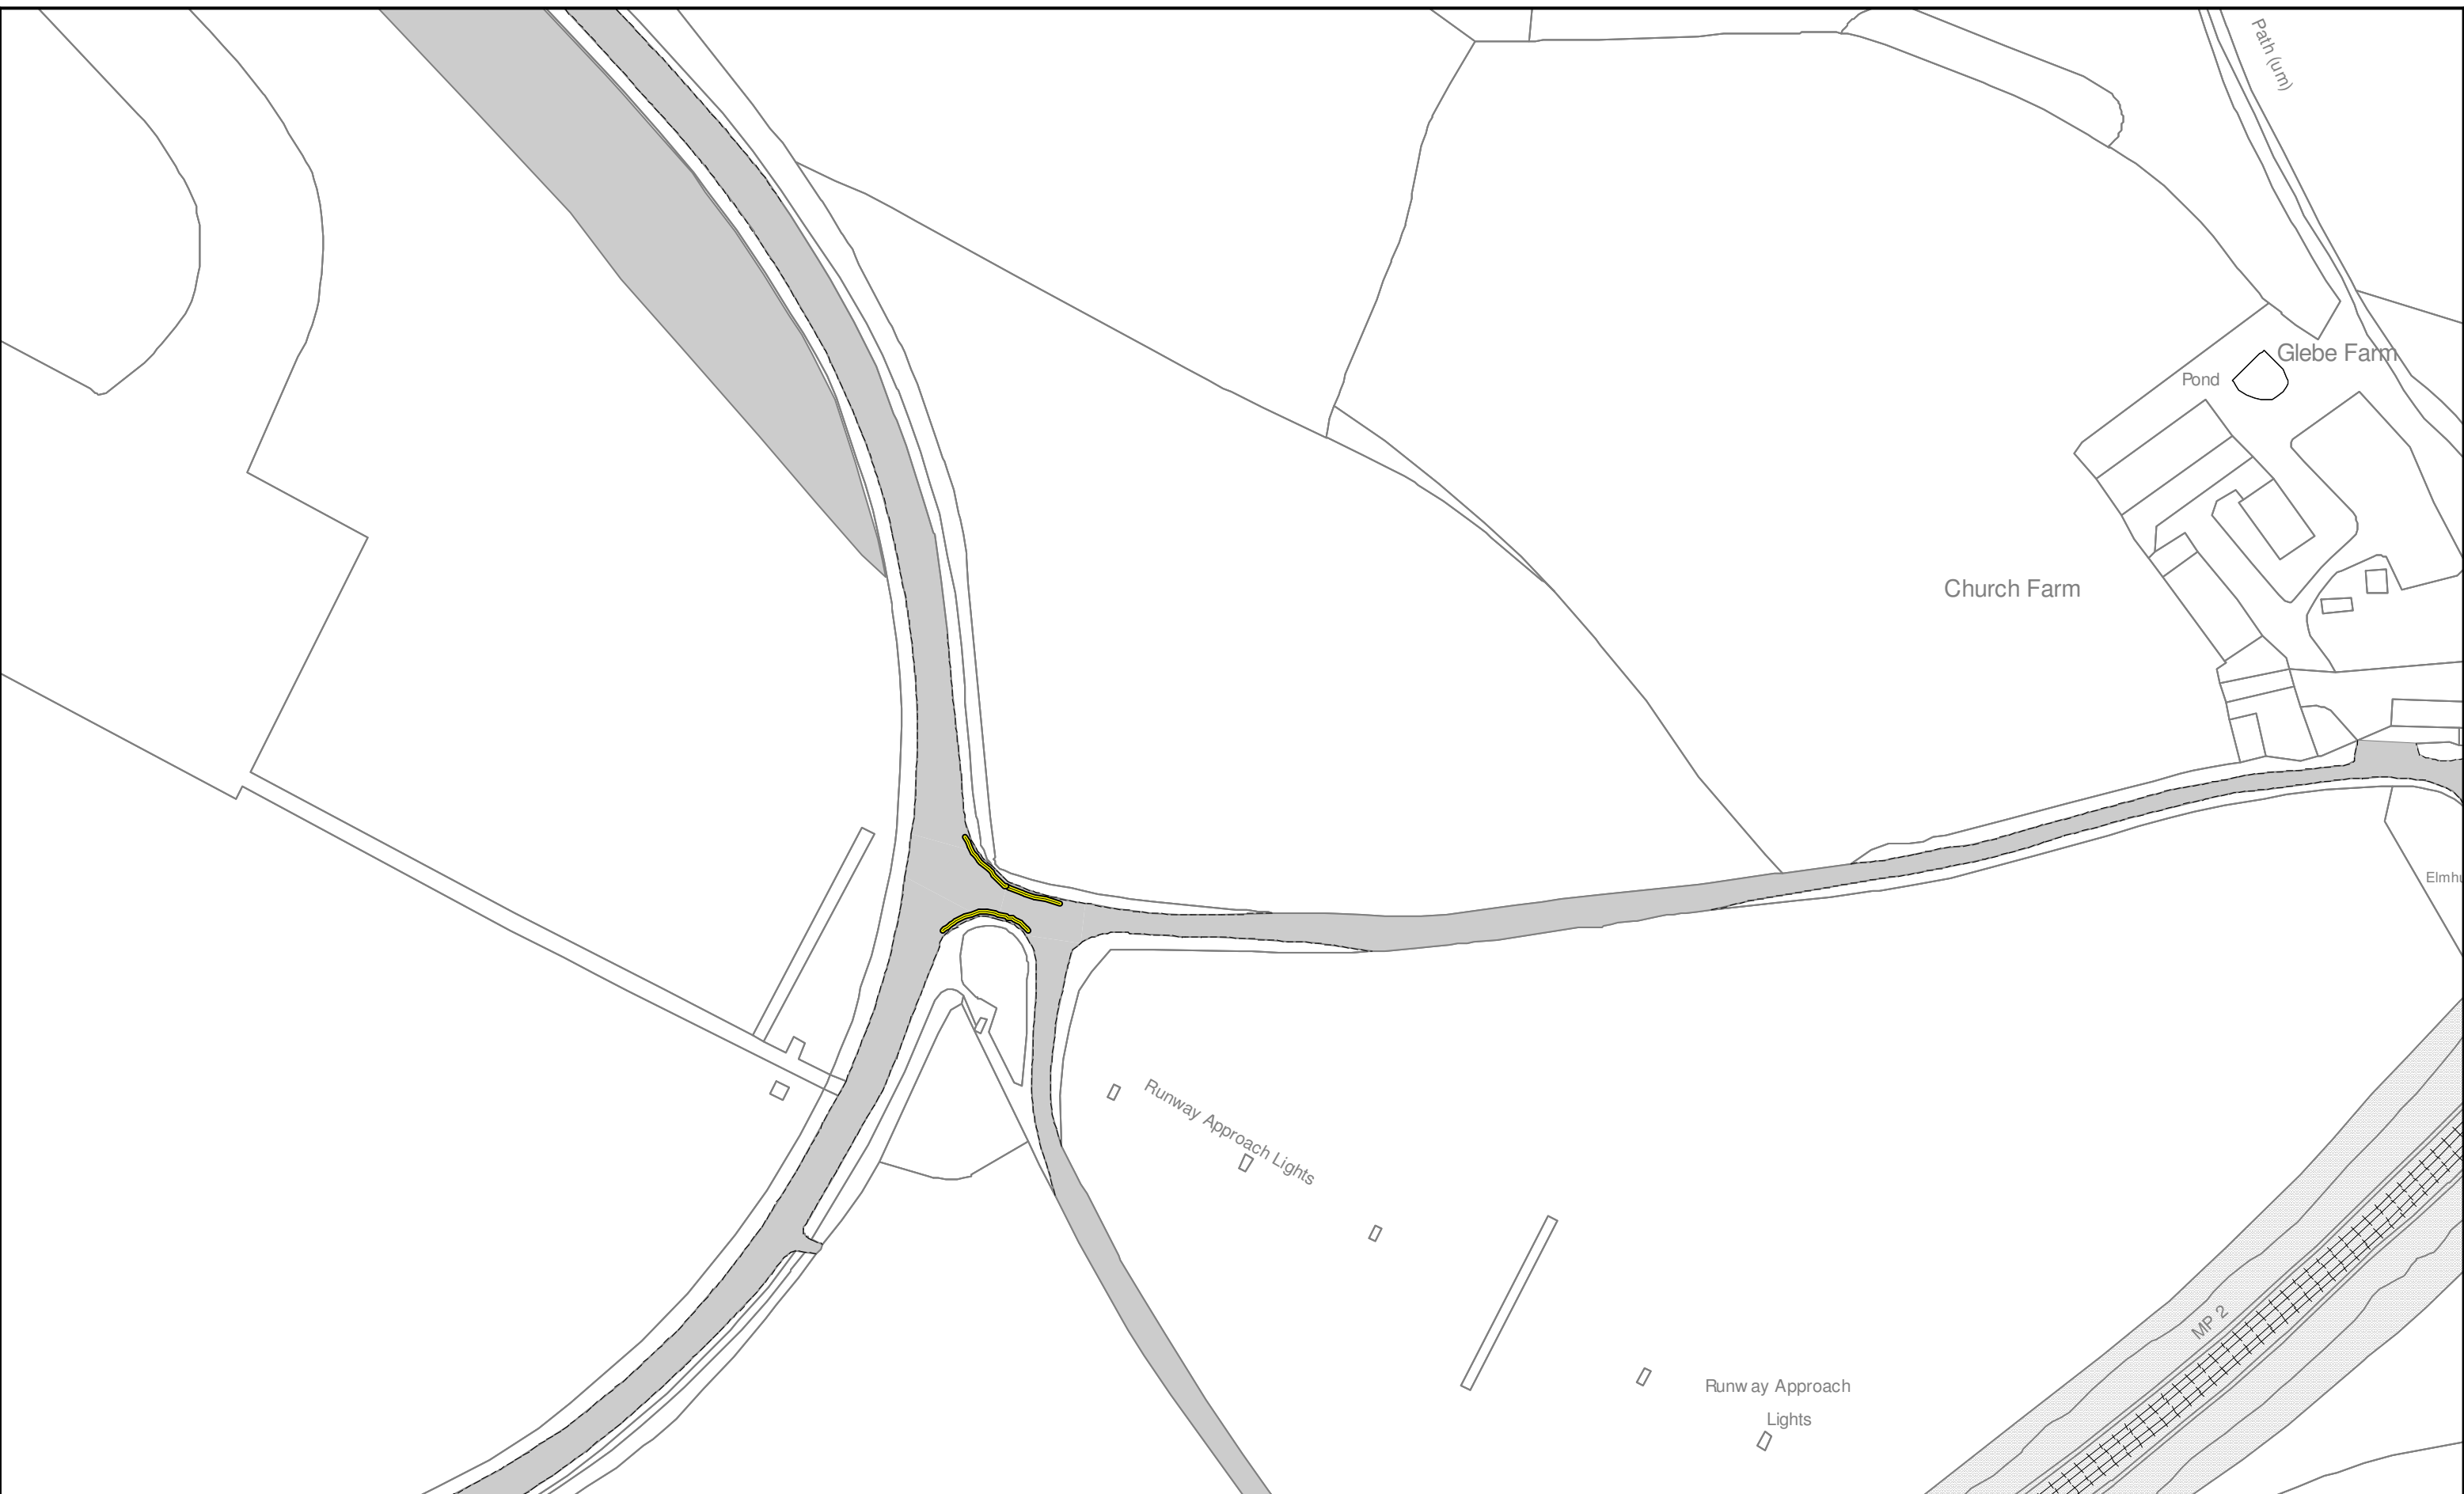

Title: The Vale of Glamorgan Council (Prohibition and Restriction of Waiting and Loading and Parking Places) (Civil Enforcement) Order 2013

Key to TRO Restriction Types			
	No Waiting At Any Time		24 Hour Clearway
	No Waiting		Limited Waiting
	No Loading At Any Time		Taxi Rank
	No Loading		Disabled Parking Place
	School Keep Clear		Residents Parking Place
			Shared Use Parking Place (Permit/LW)
			Ambulance Parking Place
			Motorcycle Parking Place
			Loading Bay (any vehicle)
			Loading Bay (goods vehicle)
			Police Vehicle Parking Place
			Doctors Parking Place
			Emergency Vehicles Parking Place

Crown copyright and database rights 2013 Ordnance Survey 100023424
Hawfraint y Goron a hawliau cronfa ddata 2013 Arolwg Ordnans 100023424
Vale of Glamorgan Council
Licence No: 100023424

The Vale of Glamorgan Council
The Alps
Wenvoe
CF5 6AA
Cyngor Bro Morgannwg
Yr Alpau
Gwentu
CF5 6AA

SCALE	1 : 1250 @ A3
DATE	01/04/2013
MAP	Tile Ref: BA44
REVISION	1