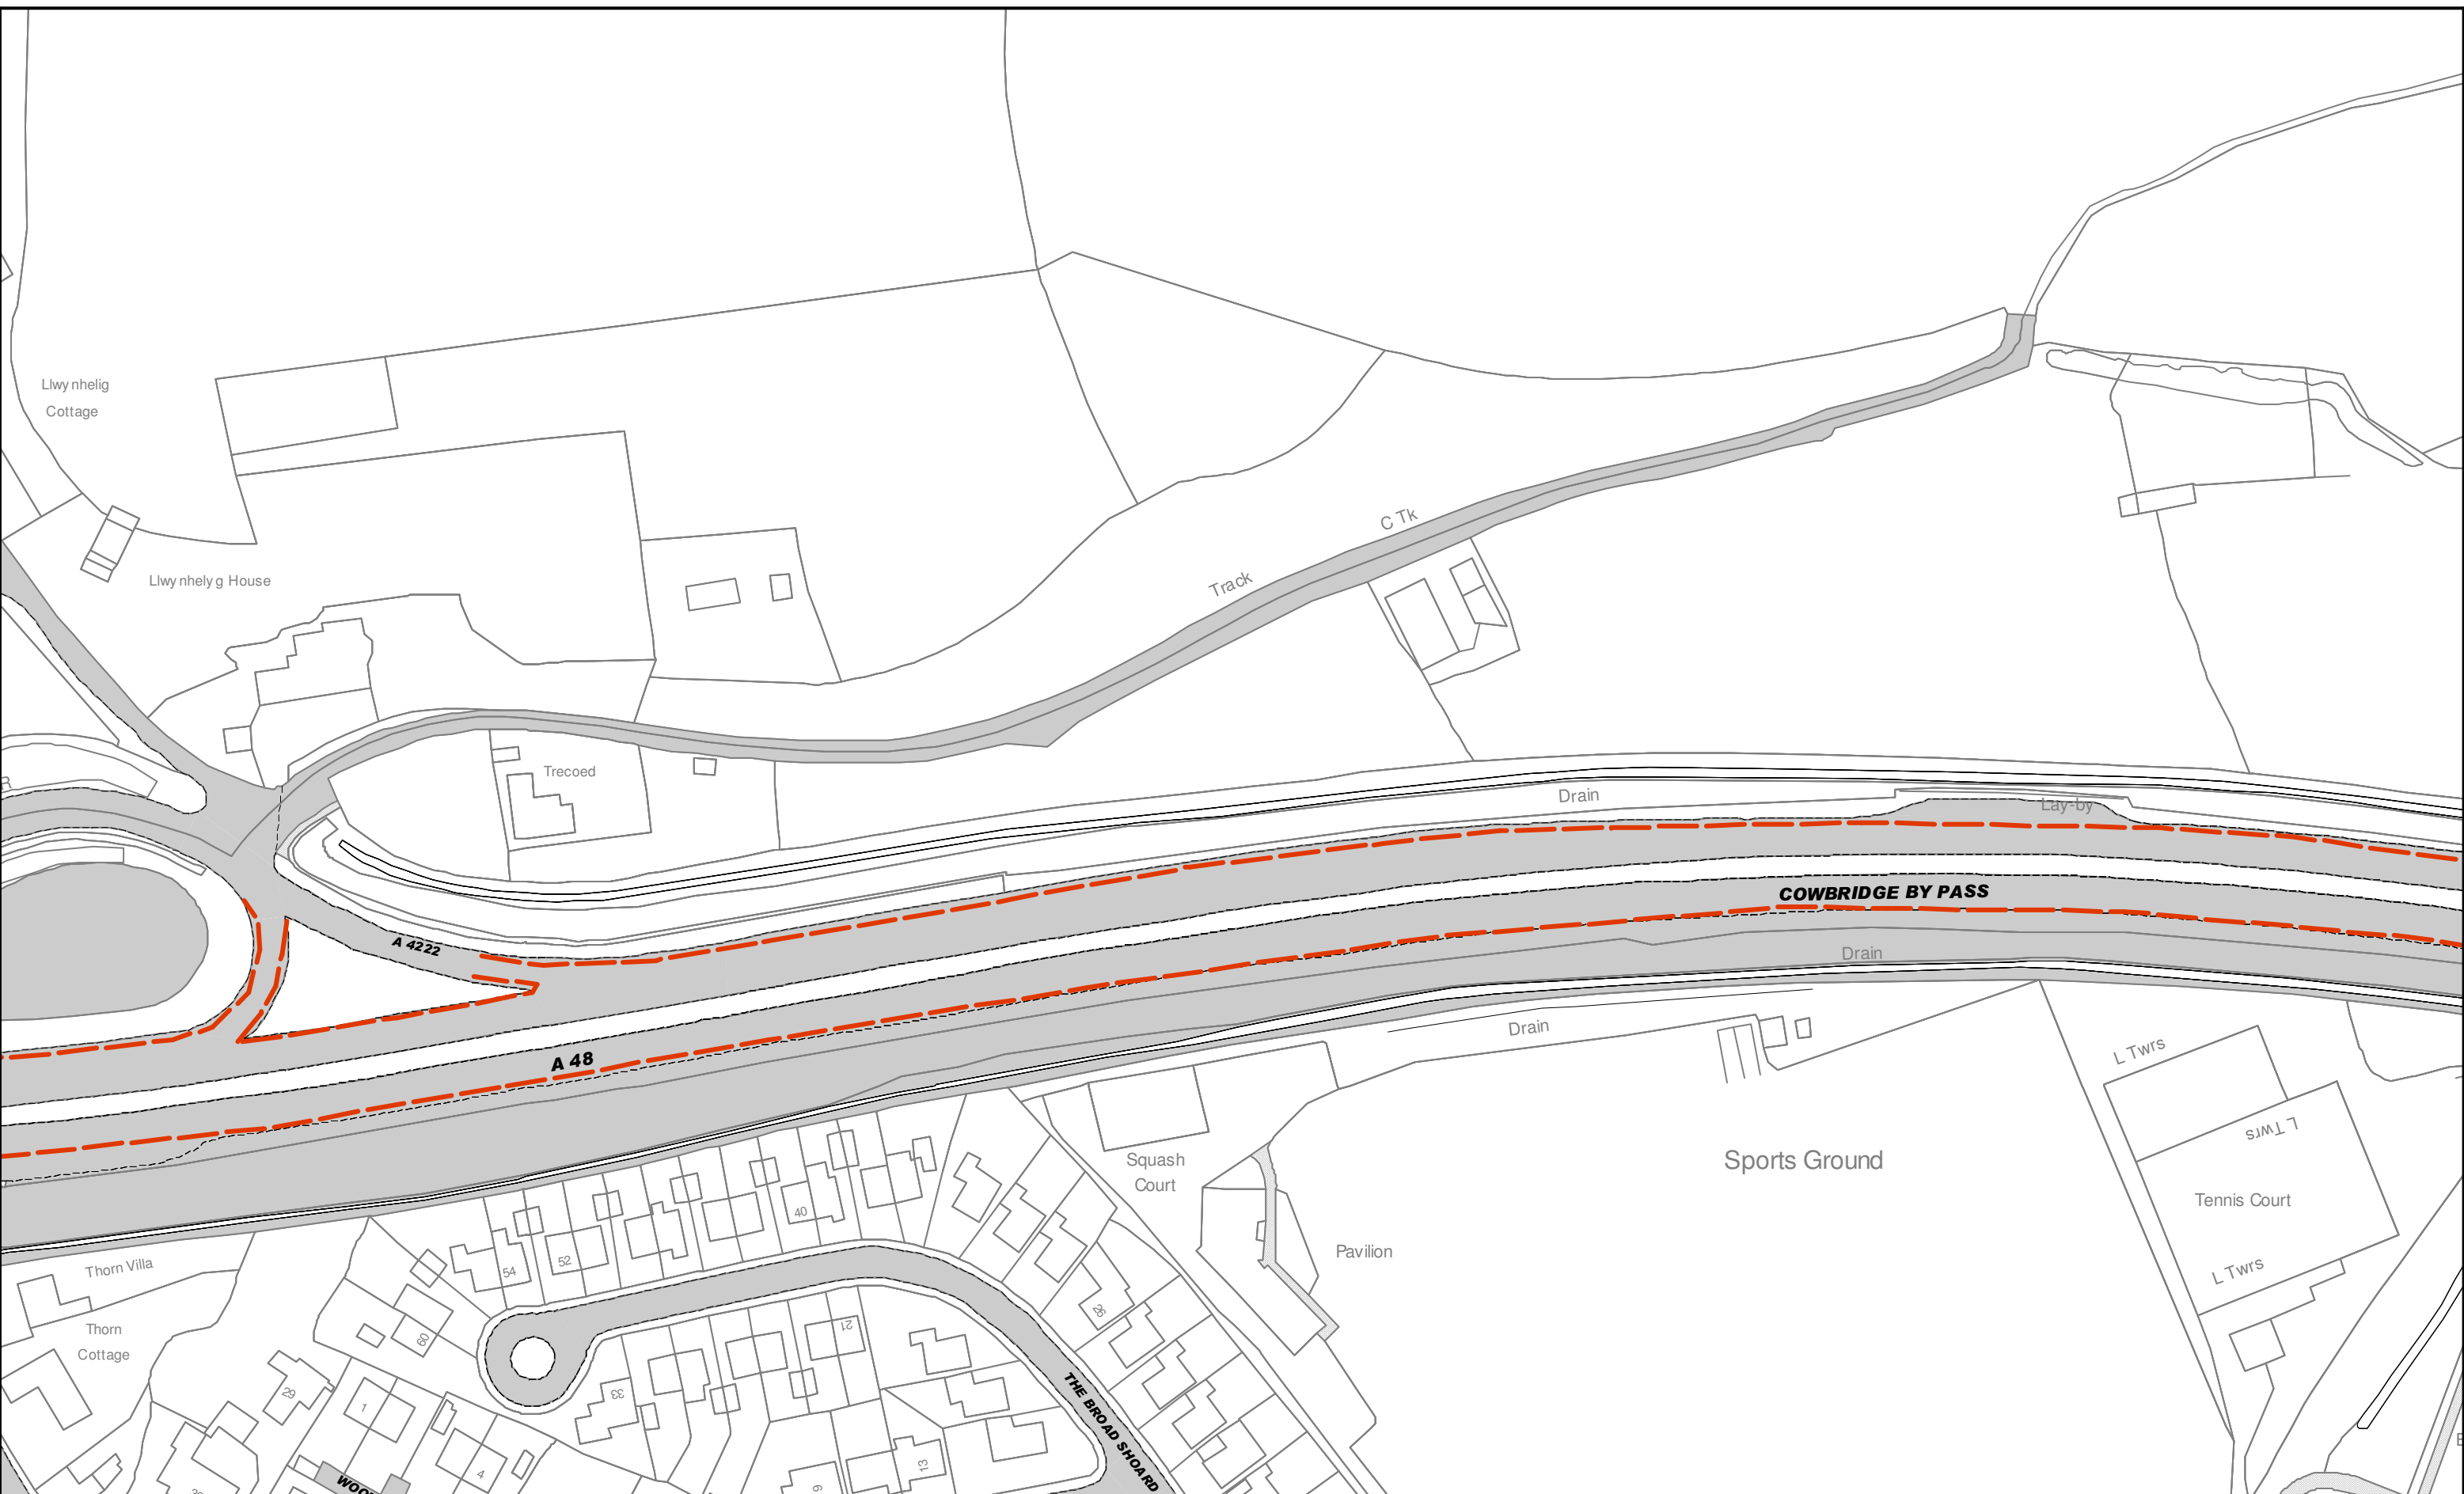

Title: The Vale of Glamorgan Council (Prohibition and Restriction of Waiting and Loading and Parking Places) (Civil Enforcement) Order 2013

Key to TRO Restriction Types	
	No Waiting At Any Time
	No Waiting
	No Loading At Any Time
	No Loading
	School Keep Clear
	24 Hour Clearway
	Limited Waiting
	Taxi Rank
	Disabled Parking Place
	Residents Parking Place
	Shared Use Parking Place (Permit/LW)
	Ambulance Parking Place
	Motorcycle Parking Place
	Loading Bay (any vehicle)
	Loading Bay (goods vehicle)
	Police Vehicle Parking Place
	Doctors Parking Place
	Emergency Vehicles Parking Place

Crown copyright and database rights 2013 Ordnance Survey 100023424
Hawfraint y Goron a hawliau cronfa ddata 2013 Arolwg Ordans 100023424
Vale of Glamorgan Council
Licence No: 100023424

The Vale of Glamorgan Council
The Alps
Wenvoe
CF5 6AA

Cyngor Bro Morgannwg
Yr Alpau
Gwentu
CF5 6AA

SCALE	1 : 1250 @ A3
DATE	01/04/2013
MAP	Tile Ref: Z27
REVISION	1