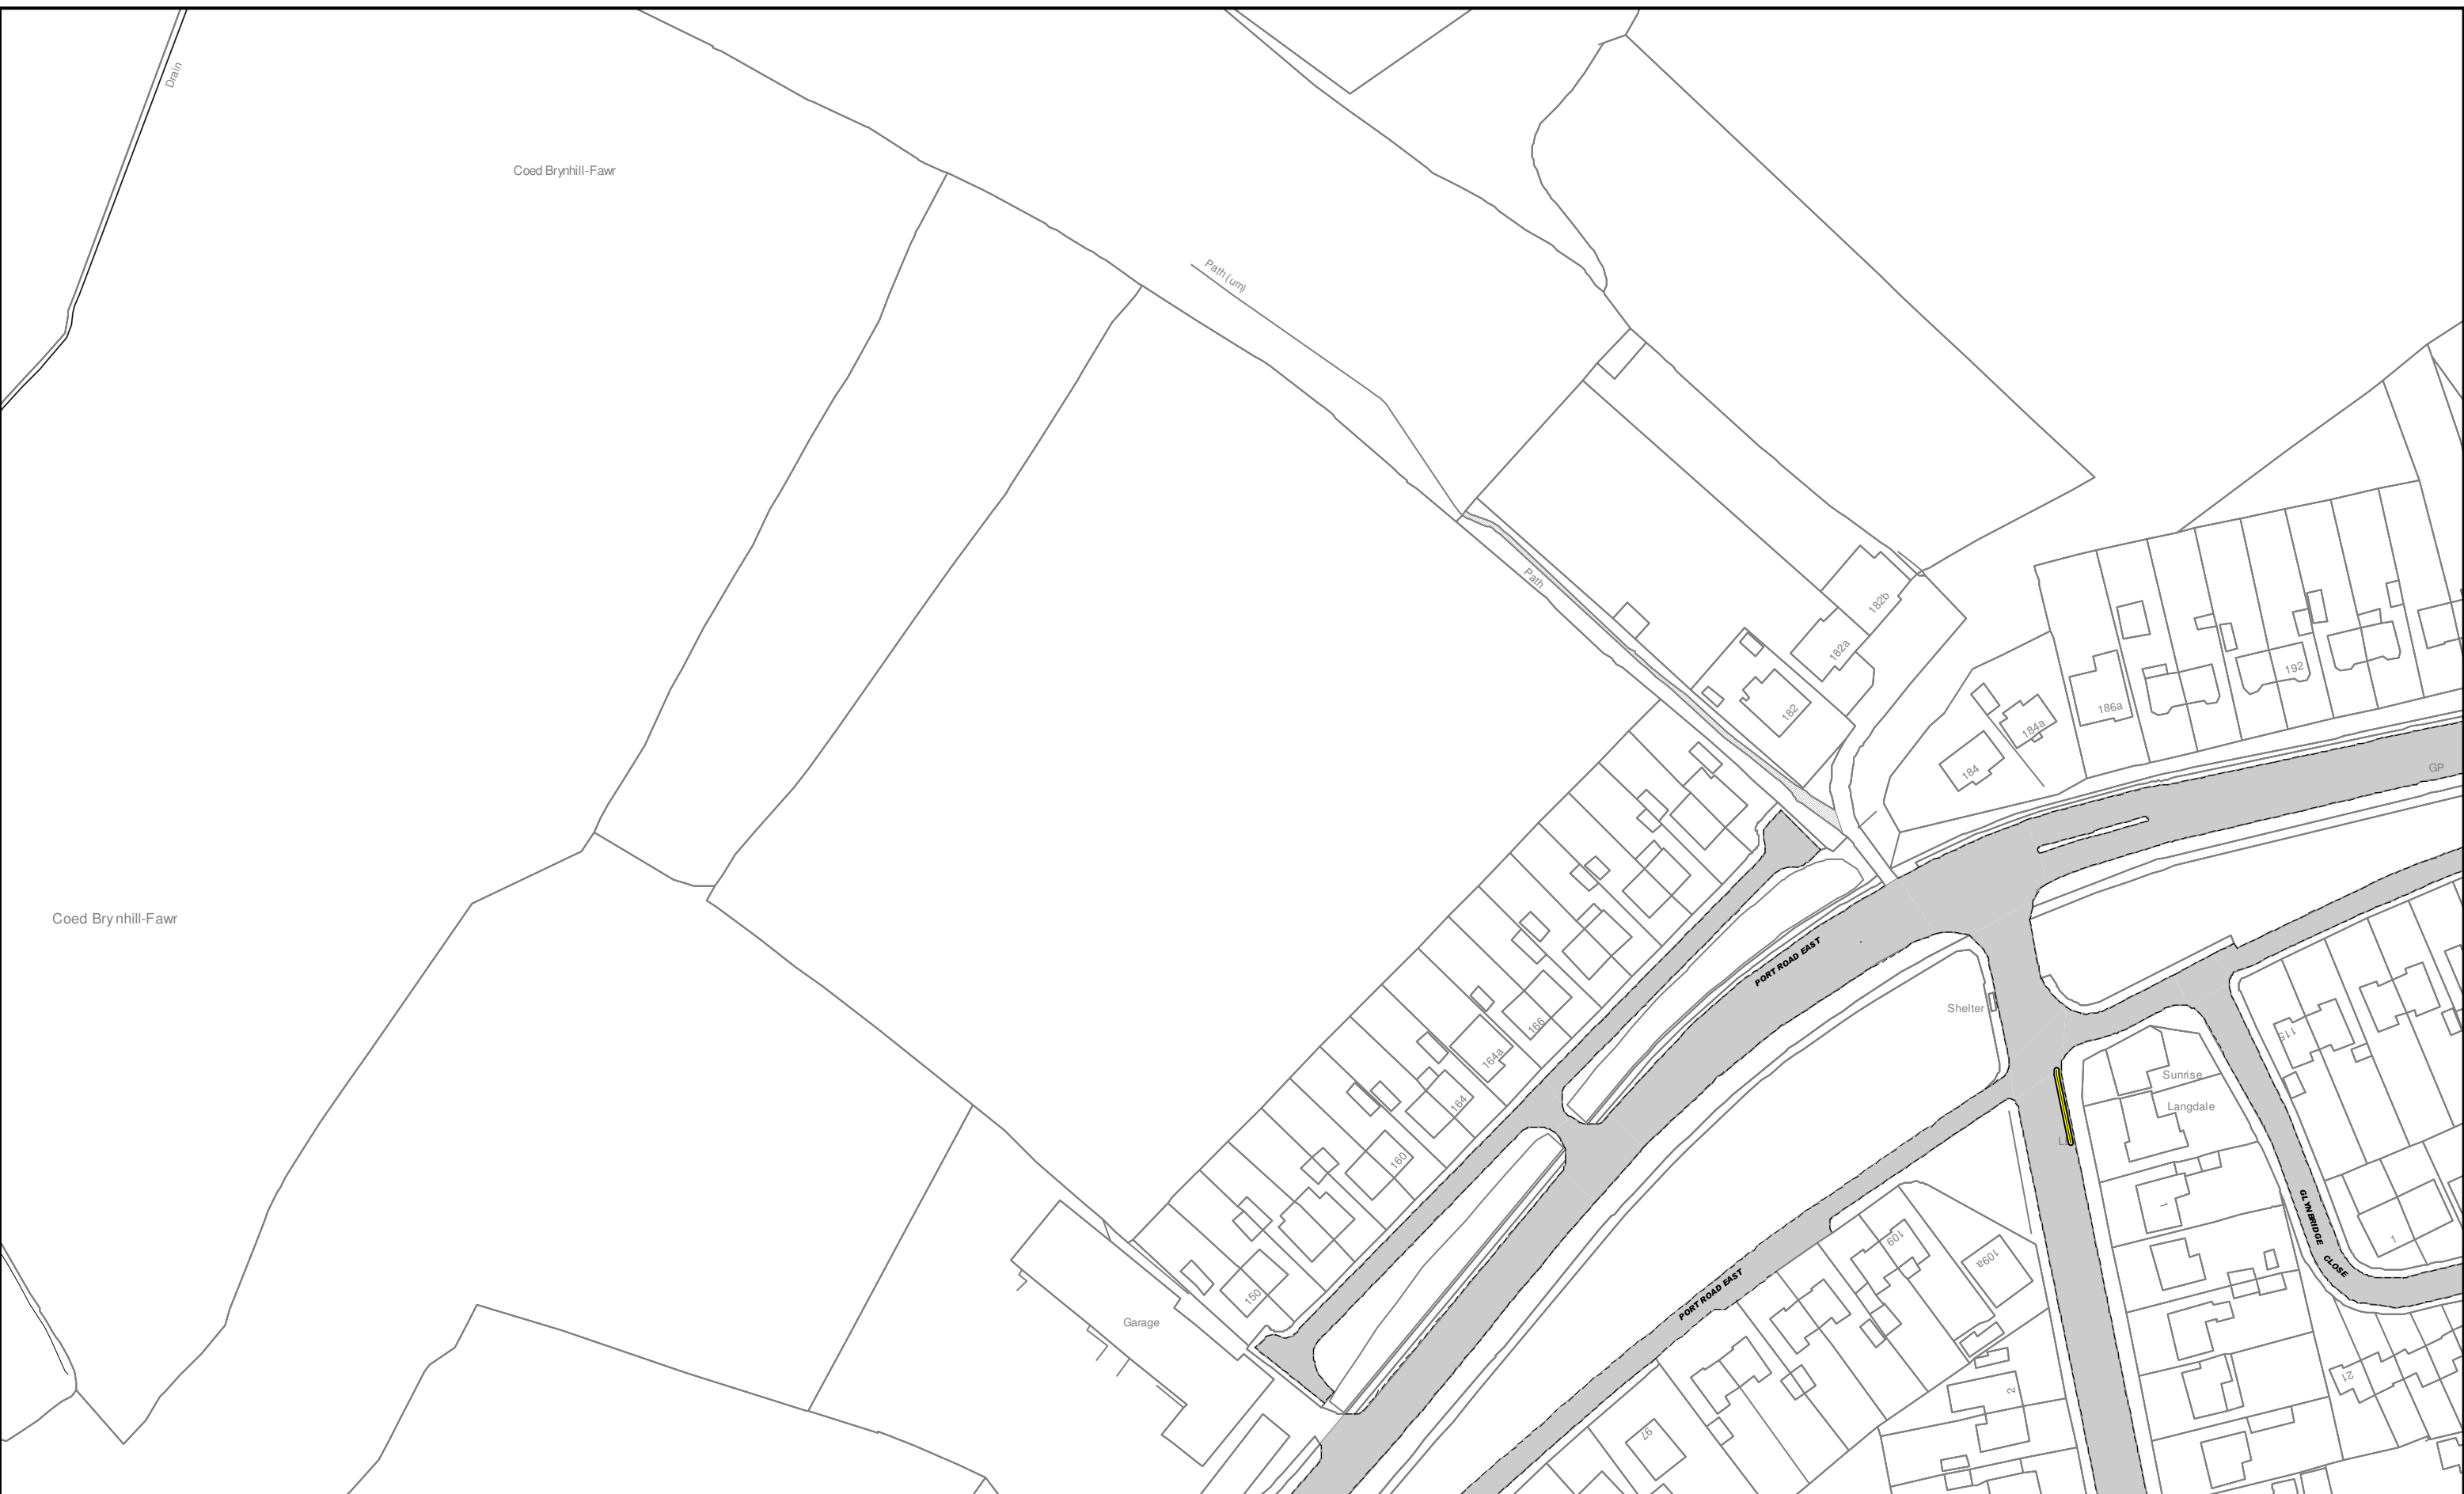

The Vale of Glamorgan Council
The Alps
Wenvoe
CF5 6AA

Cyngor Bro Morgannwg
Yr Alpau
Gwentu
CF5 6AA

Title: The Vale of Glamorgan Council (Prohibition and Restriction of Waiting and Loading and Parking Places) (Civil Enforcement) Order 2013

Key to TRO Restriction Types	
	No Waiting At Any Time
	No Waiting
	No Loading At Any Time
	No Loading
	School Keep Clear
	24 Hour Clearway
	Limited Waiting
	Taxi Rank
	Disabled Parking Place
	Residents Parking Place
	Shared Use Parking Place (Permit/LW)
	Ambulance Parking Place
	Motorcycle Parking Place
	Loading Bay (any vehicle)
	Loading Bay (goods vehicle)
	Police Vehicle Parking Place
	Doctors Parking Place
	Emergency Vehicles Parking Place

Crown copyright and database rights 2013 Ordnance Survey 100023424
Hawfraint y Goron a hawliau cronfa ddata 2013 Arolwg Ordans 100023424
Vale of Glamorgan Council
Licence No: 100023424

SCALE	1 : 1250 @ A3
DATE	01/04/2013
MAP	Tile Ref: AO51
REVISION	1