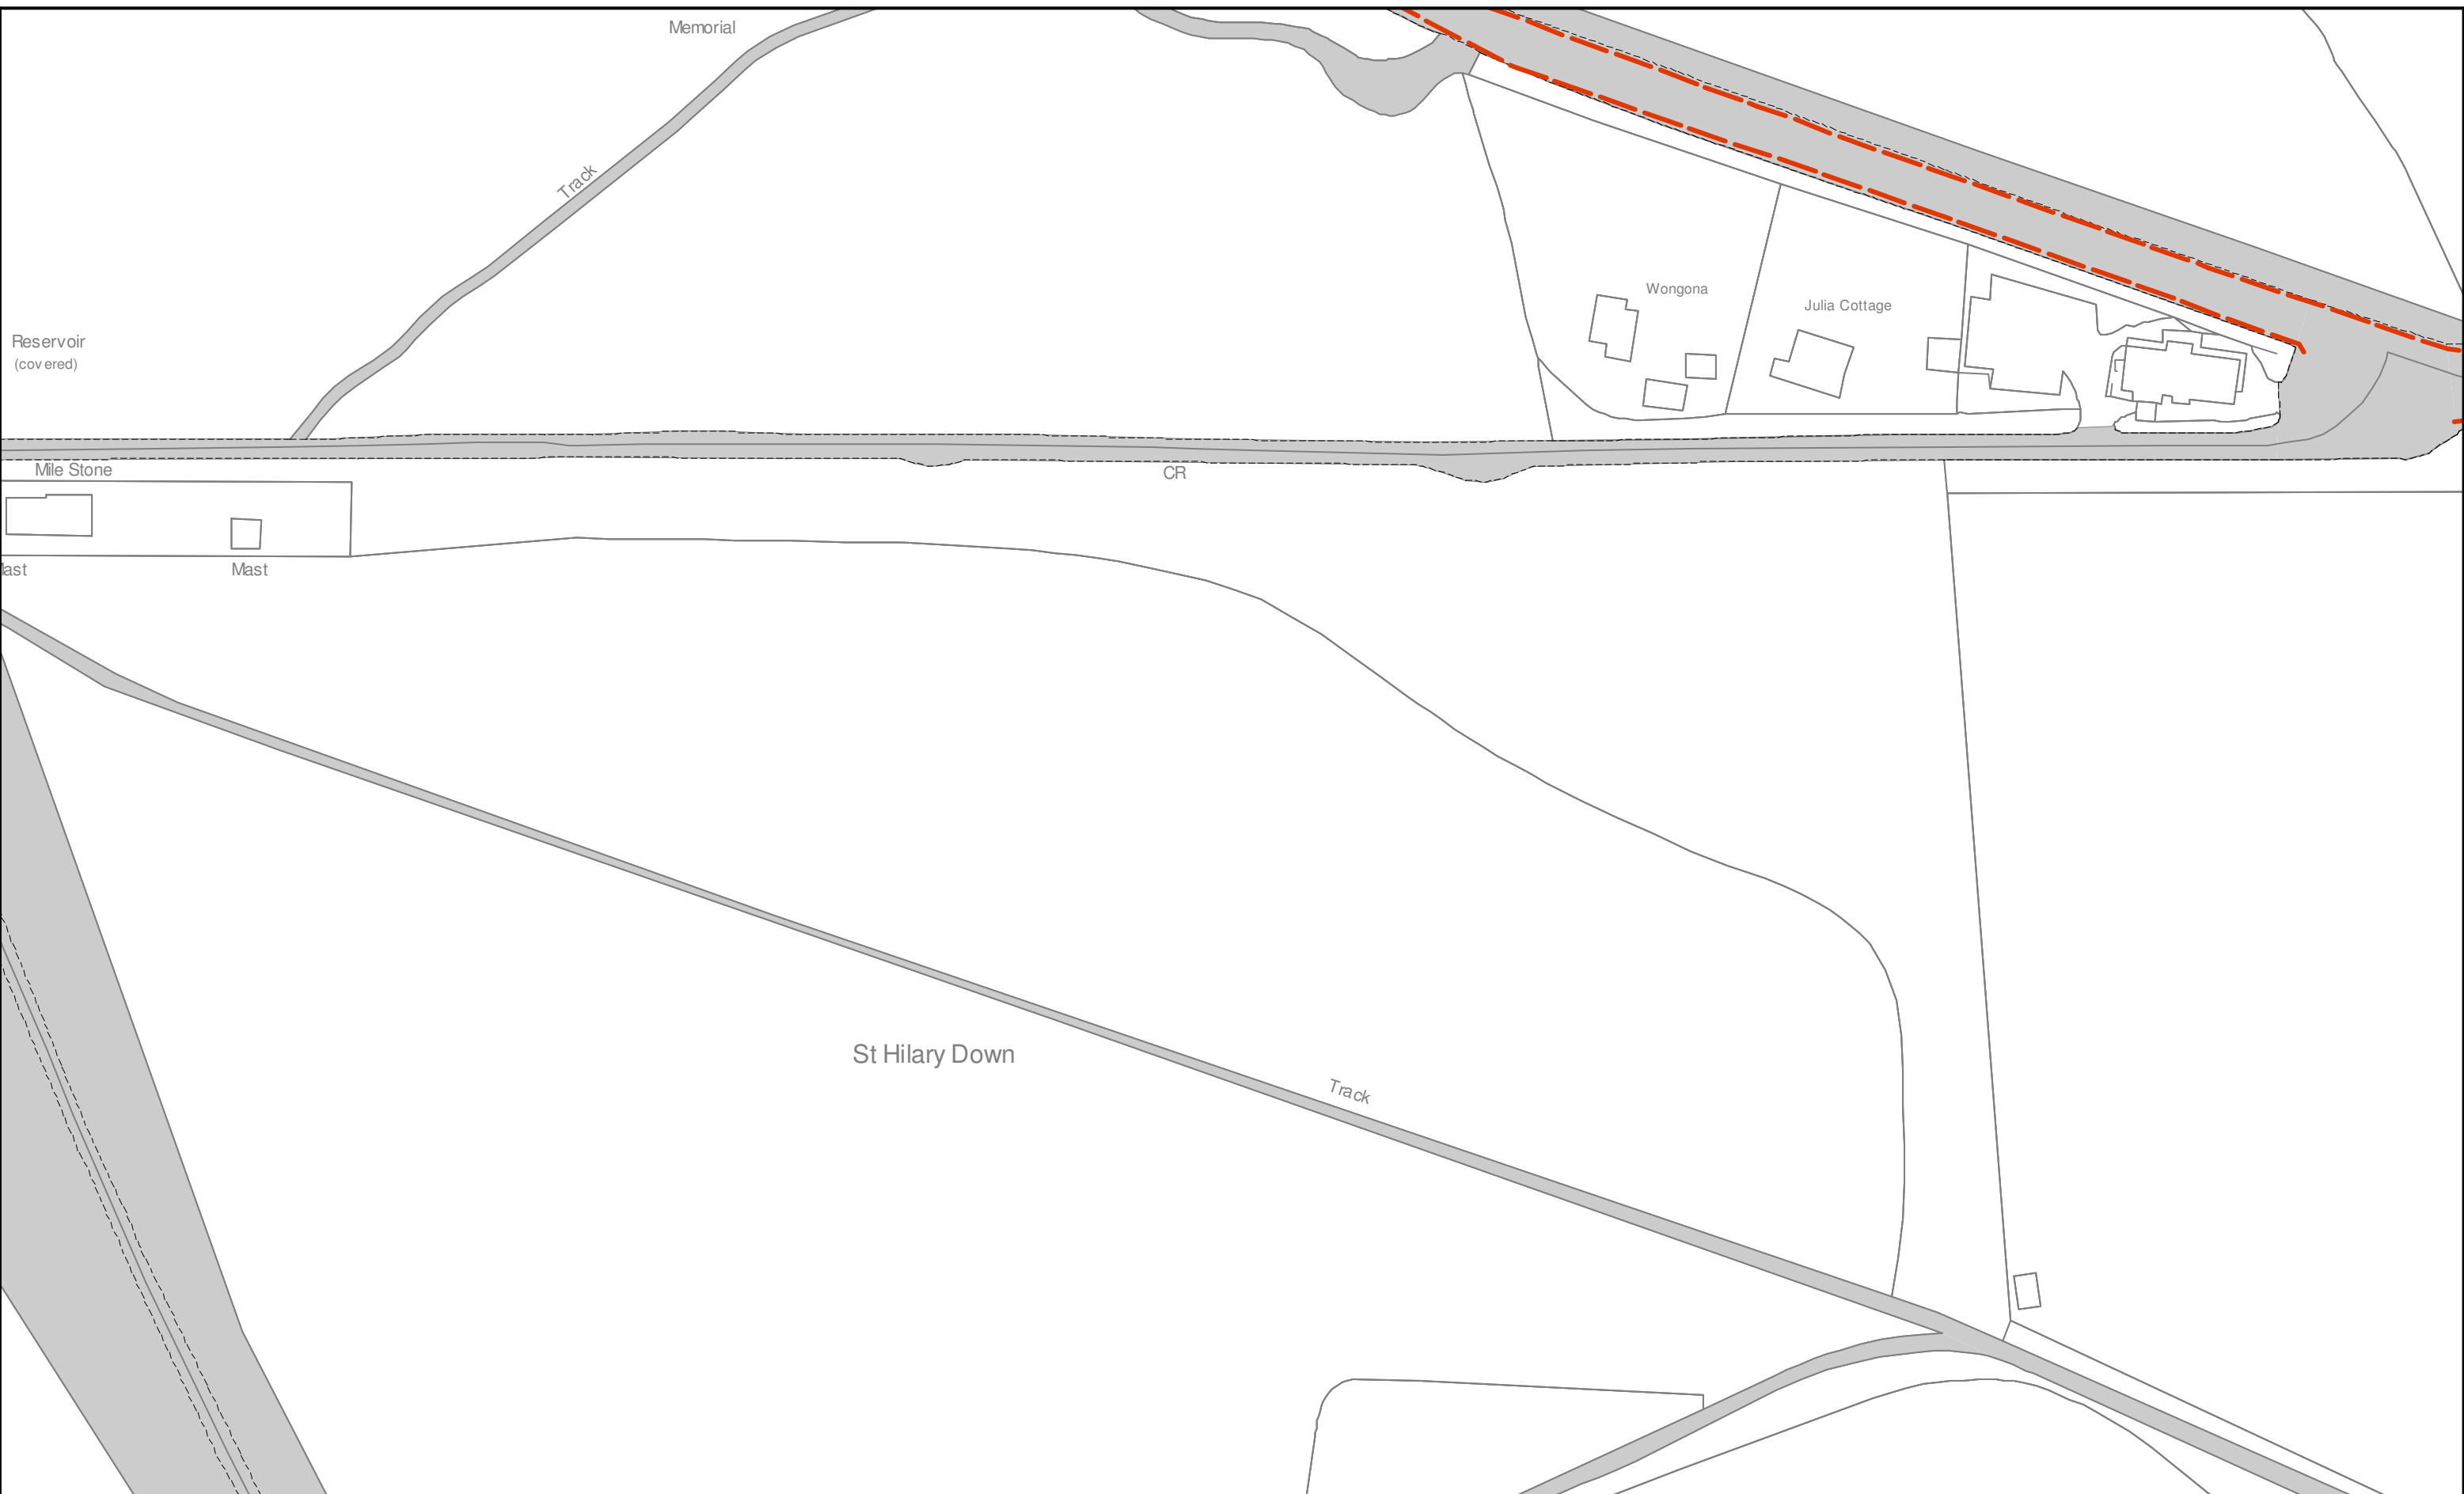

VALE of GLAMORGAN
The Vale of Glamorgan Council
The Alps
Wenvoe
CF5 6AA

Cyngor Bro Morgannwg
Yr Alpau
Gwentu
CF5 6AA

Title: The Vale of Glamorgan Council (Prohibition and Restriction of Waiting and Loading and Parking Places) (Civil Enforcement) Order 2013

Key to TRO Restriction Types			
	No Waiting At Any Time		24 Hour Clearway
	No Waiting		Limited Waiting
	No Loading At Any Time		Taxi Rank
	No Loading		Disabled Parking Place
	School Keep Clear		Residents Parking Place
			Shared Use Parking Place (Permit/LW)
			Ambulance Parking Place
			Motorcycle Parking Place
			Loading Bay (any vehicle)
			Loading Bay (goods vehicle)
			Police Vehicle Parking Place
			Doctors Parking Place
			Emergency Vehicles Parking Place

Crown copyright and database rights 2013 Ordnance Survey 100023424
Hawftraint y Goron a hawliau cronfa ddata 2013 Arolwg Ordnans 100023424
Vale of Glamorgan Council
Licence No: 100023424

SCALE	1 : 1250 @ A3
DATE	01/04/2013
MAP	Tile Ref: AD32
REVISION	1