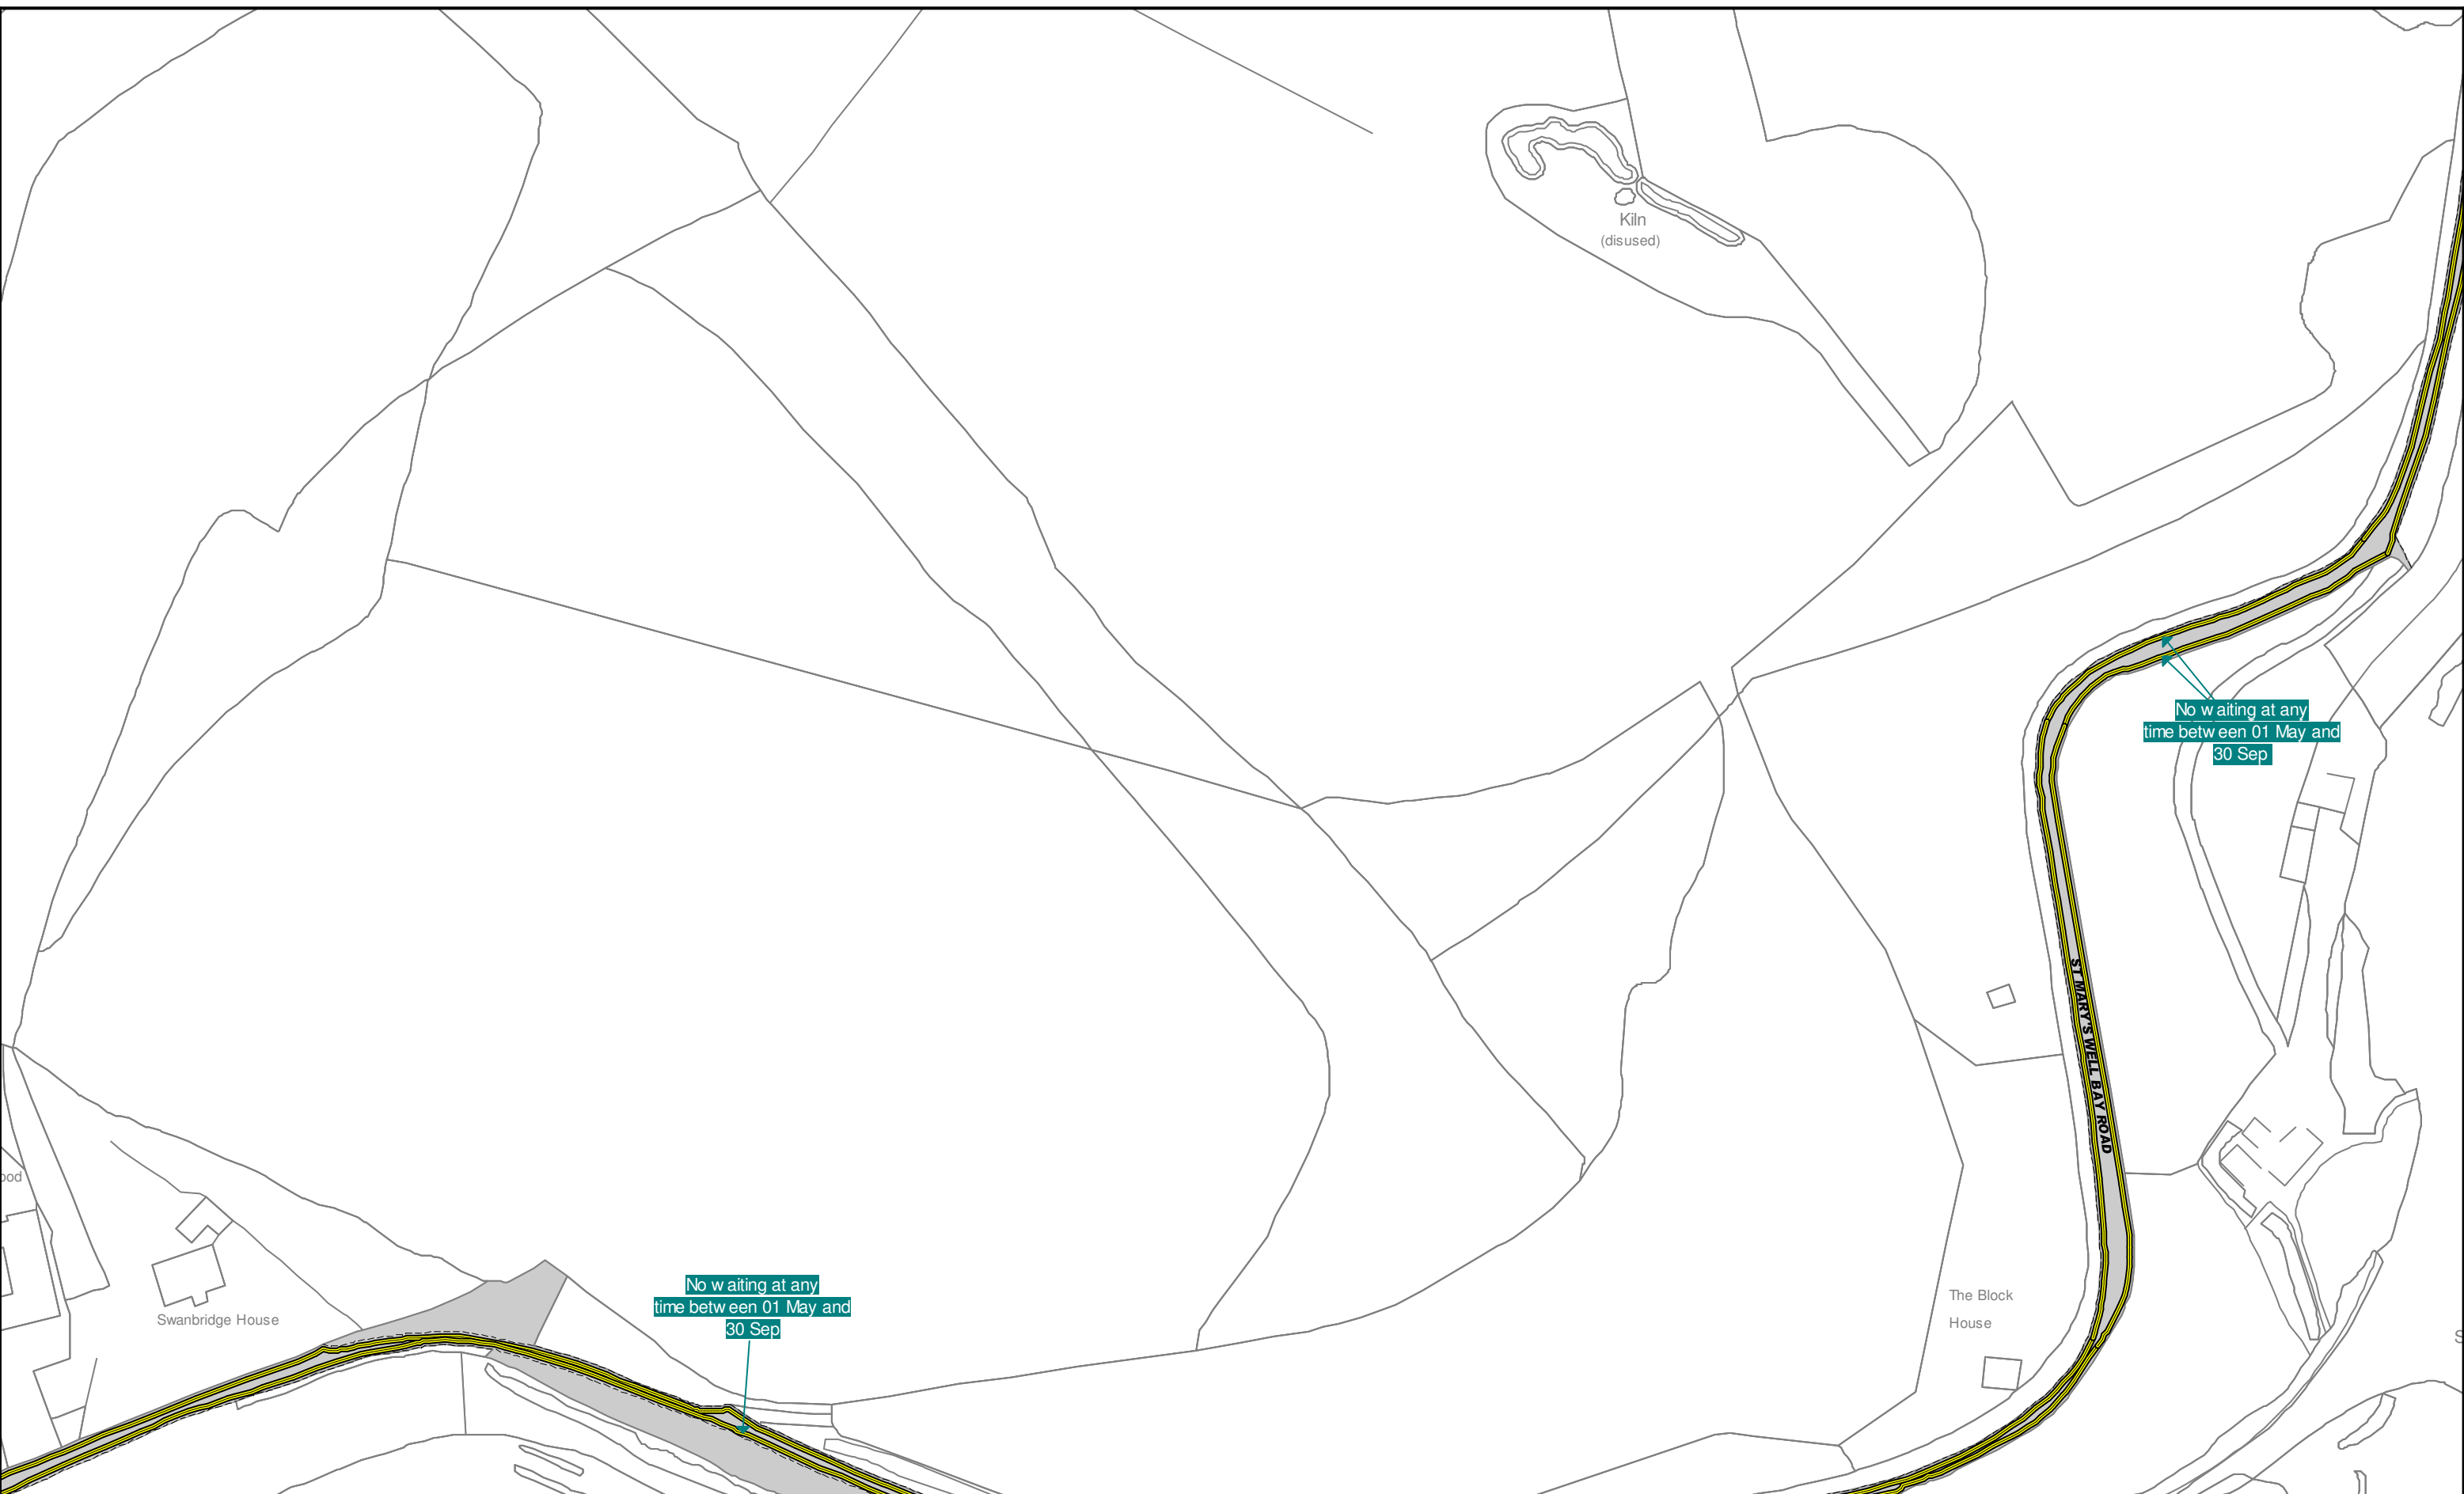

VALE of GLAMORGAN
The Vale of Glamorgan Council
The Alps
Wenvoe
CF5 6AA

Cyngor Bro Morgannwg
Yr Alpau
Gwentu
CF5 6AA

Title: The Vale of Glamorgan Council (Prohibition and Restriction of Waiting and Loading and Parking Places) (Civil Enforcement) Order 2013

Key to TRO Restriction Types			
	No Waiting At Any Time		24 Hour Clearway
	No Waiting		Limited Waiting
	No Loading At Any Time		Taxi Rank
	No Loading		Disabled Parking Place
	School Keep Clear		Residents Parking Place
			Shared Use Parking Place (Permit/LW)
			Ambulance Parking Place
			Motorcycle Parking Place
			Loading Bay (any vehicle)
			Loading Bay (goods vehicle)
			Police Vehicle Parking Place
			Doctors Parking Place
			Emergency Vehicles Parking Place

Crown copyright and database rights 2013 Ordnance Survey 100023424
Hawfaint y Goron a hawliau cronfa ddata 2013 Arolwg Ordans 100023424
Vale of Glamorgan Council
Licence No: 100023424

SCALE	1 : 1250 @ A3
DATE	01/04/2013
MAP	Tile Ref: AX62
REVISION	1