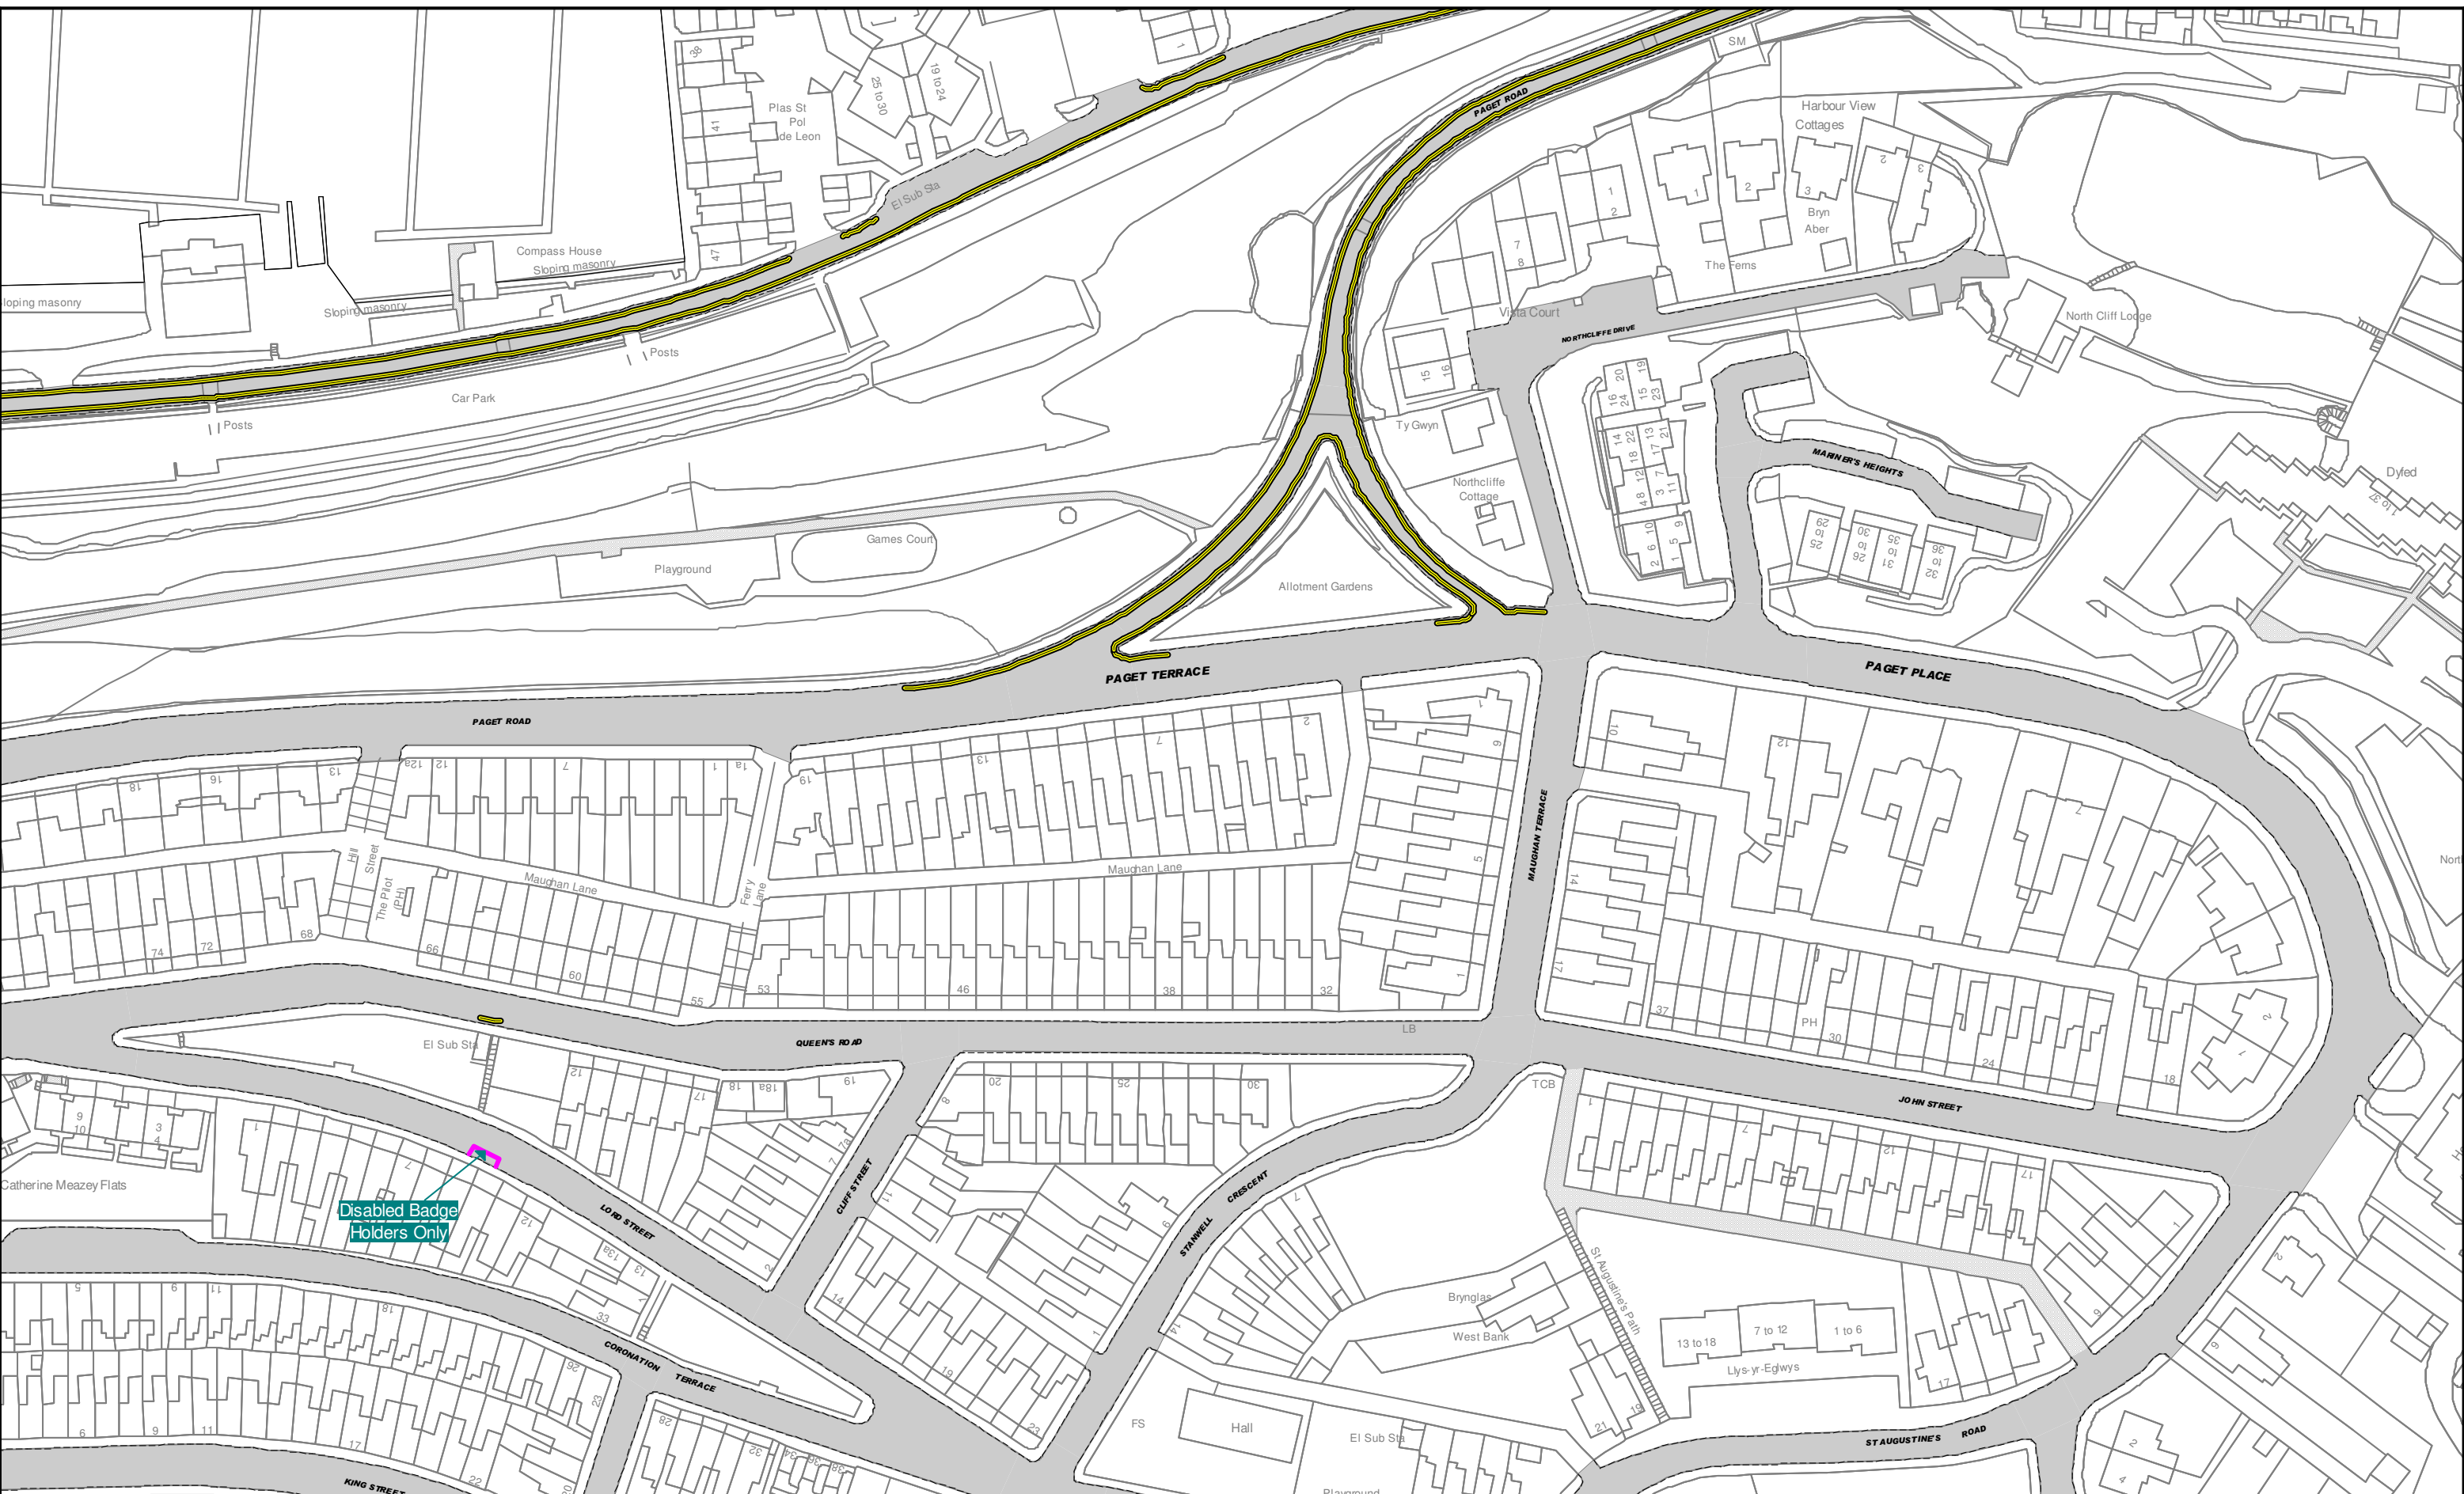

VALE of GLAMORGAN
The Vale of Glamorgan Council
The Alps
Wenvoe
CF5 6AA

CYNGOR BRO MORGANNWG
Yr Alpau
Gwentu
CF5 6AA

Title: The Vale of Glamorgan Council (Prohibition and Restriction of Waiting and Loading and Parking Places) (Civil Enforcement) Order 2013

Key to TRO Restriction Types

	No Waiting At Any Time		24 Hour Clearway		Motorcycle Parking Place
	No Waiting		Limited Waiting		Loading Bay (any vehicle)
	No Loading At Any Time		Taxi Rank		Loading Bay (goods vehicle)
	No Loading		Disabled Parking Place		Police Vehicle Parking Place
	School Keep Clear		Residents Parking Place		Doctors Parking Place
			Shared Use Parking Place (Permit/LW)		Emergency Vehicles Parking Place
			Ambulance Parking Place		

W N
S E

▲ AH65
◀ AI64 ▶
▼ AJ65

Crown copyright and database rights 2013 Ordnance Survey 100023424
Hawfrait y Goron a hawliau cronfa ddata 2013 Arolwg Ordans 100023424
Vale of Glamorgan Council
Licence No: 100023424

SCALE	1 : 1250 @ A3
DATE	01/04/2013
MAP	Tile Ref: AI65
REVISION	1