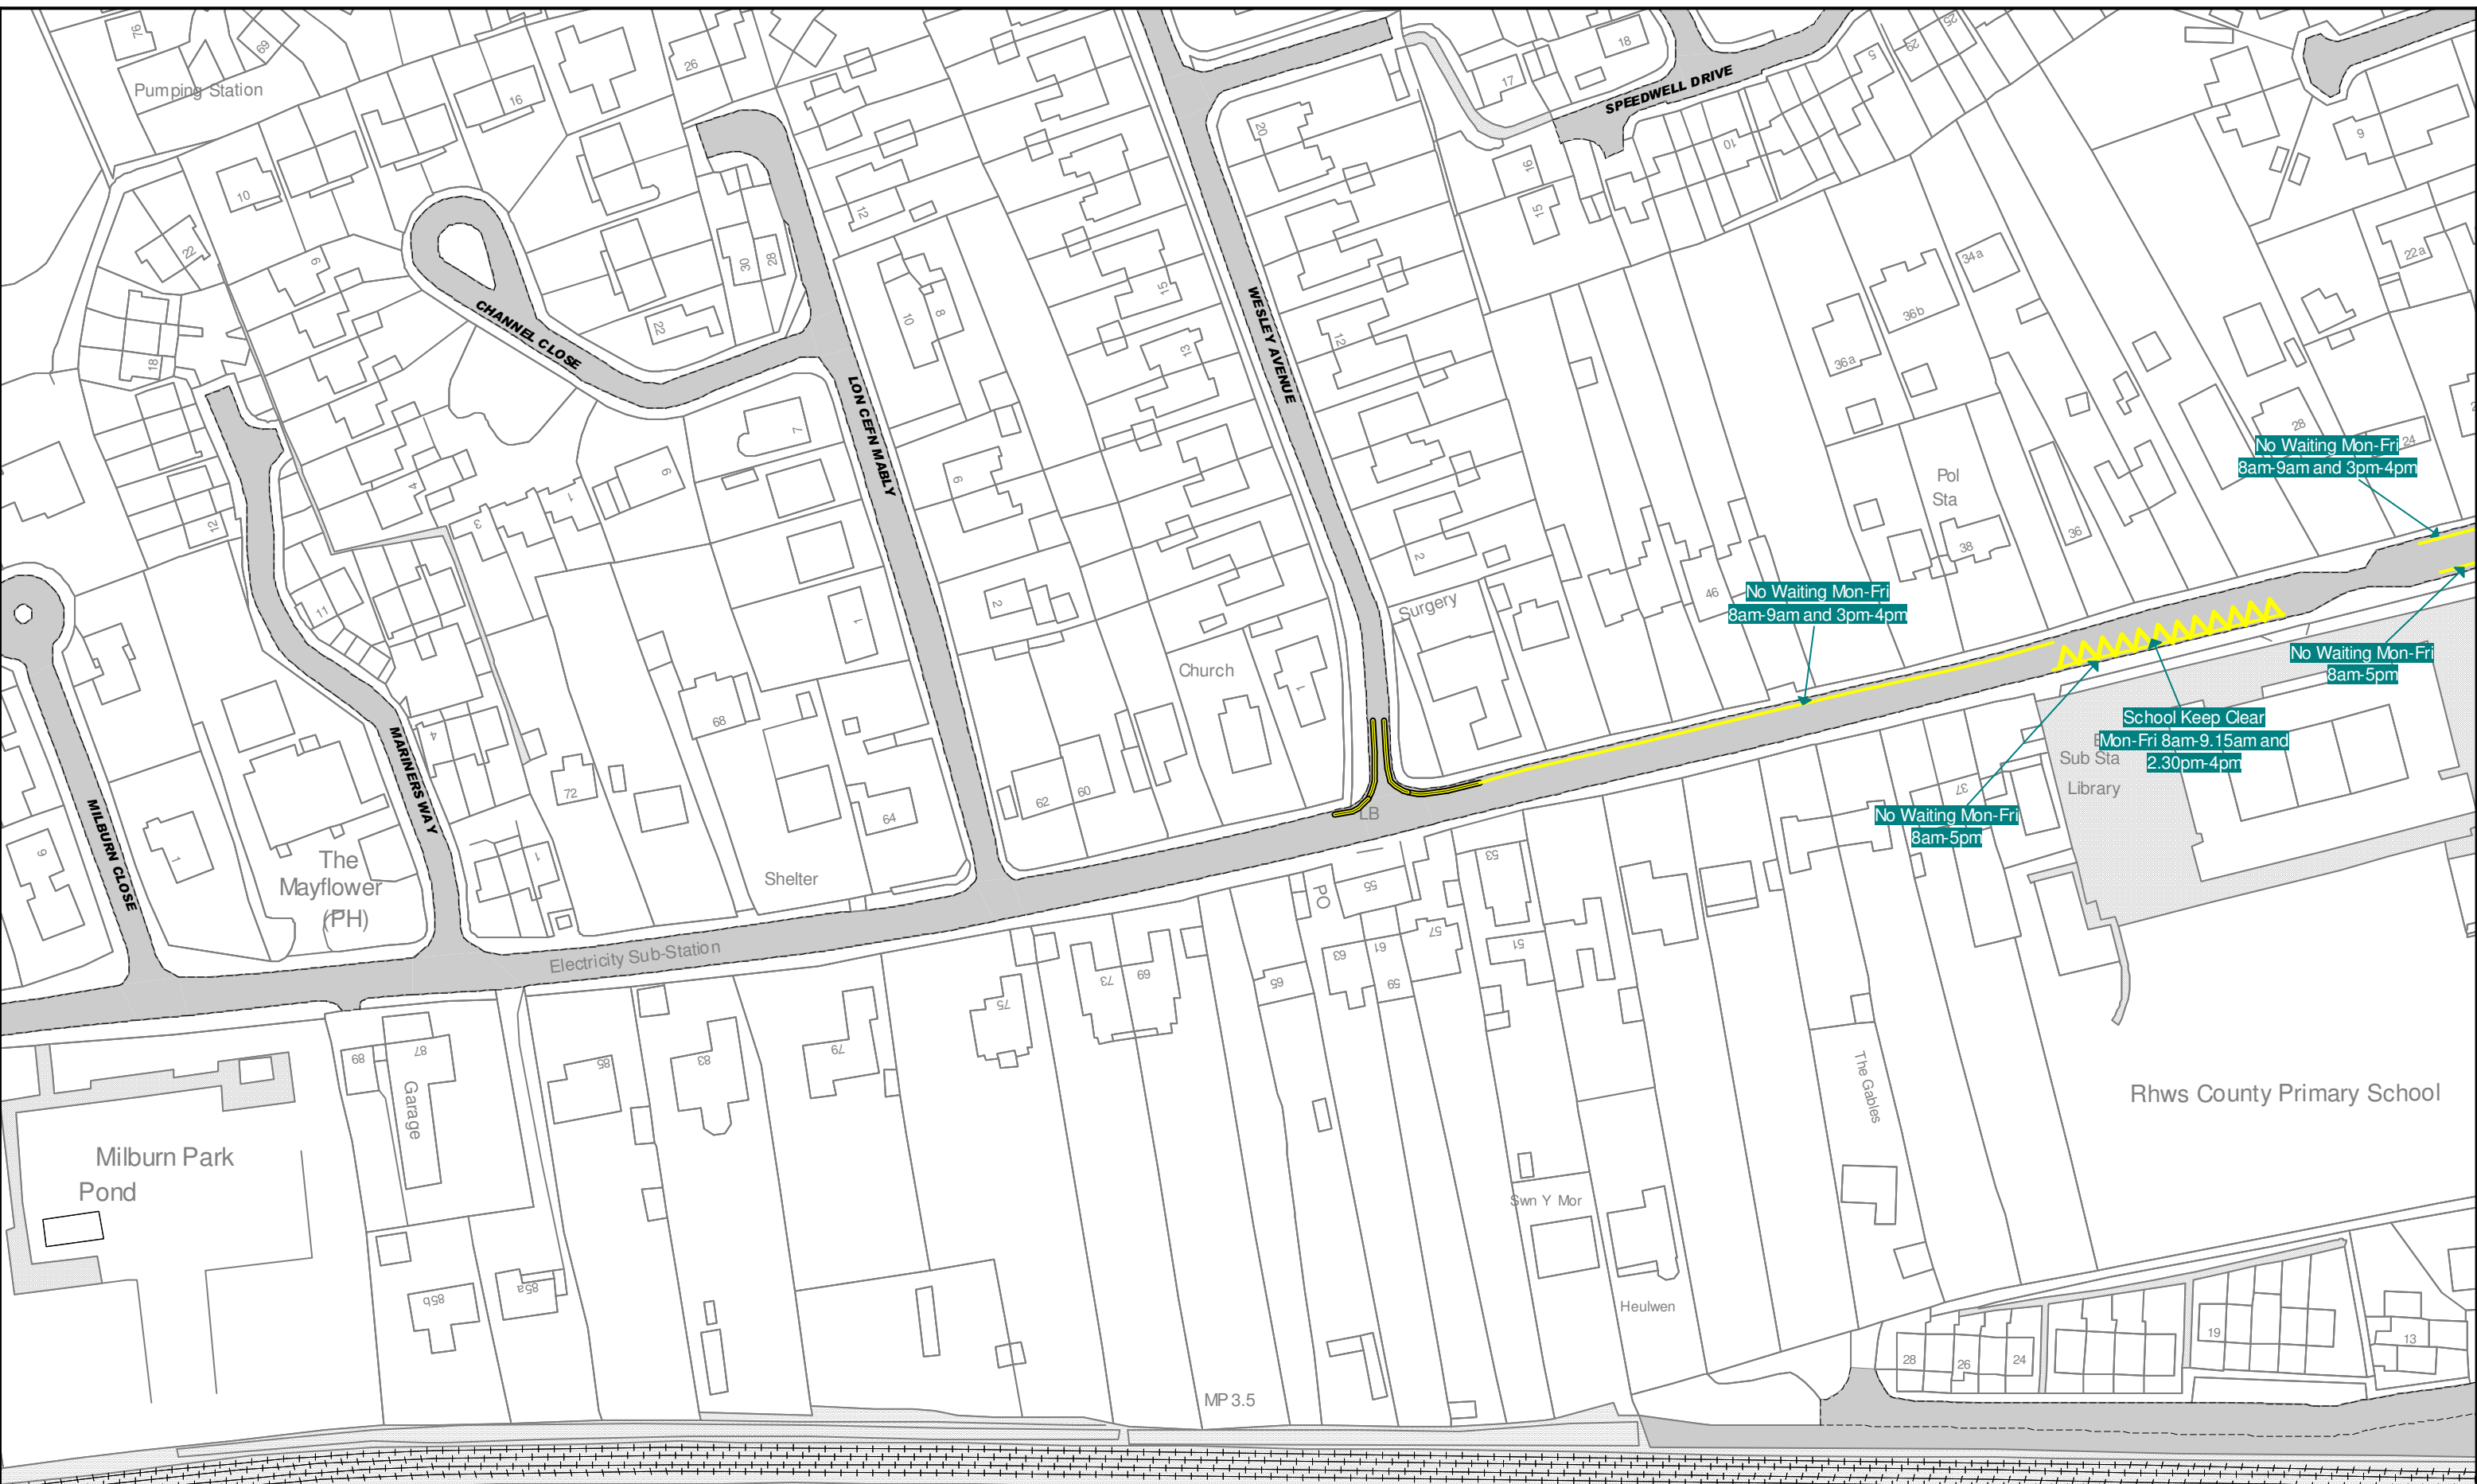

Title: The Vale of Glamorgan Council (Prohibition and Restriction of Waiting and Loading and Parking Places) (Civil Enforcement) Order 2013

Key to TRO Restriction Types	
	No Waiting At Any Time
	No Waiting
	No Loading At Any Time
	No Loading
	School Keep Clear
	24 Hour Clearway
	Limited Waiting
	Taxi Rank
	Disabled Parking Place
	Residents Parking Place
	Shared Use Parking Place (Permit/LW)
	Ambulance Parking Place
	Motorcycle Parking Place
	Loading Bay (any vehicle)
	Loading Bay (goods vehicle)
	Police Vehicle Parking Place
	Doctors Parking Place
	Emergency Vehicles Parking Place

W N E S

Crown copyright and database rights 2013 Ordnance Survey 100023424
Hawfrait y Goron a hawliau cronfa ddata 2013 Arolwg Ordnans 100023424
Vale of Glamorgan Council
Licence No: 100023424

SCALE	1 : 1250 @ A3
DATE	01/04/2013
MAP	Tile Ref: BB40
REVISION	1

VALE of GLAMORGAN
The Vale of Glamorgan Council
The Alps
Wenvoe
CF5 6AA
Cyngor Bro Morgannwg
Yr Alpau
Gwentu
CF5 6AA