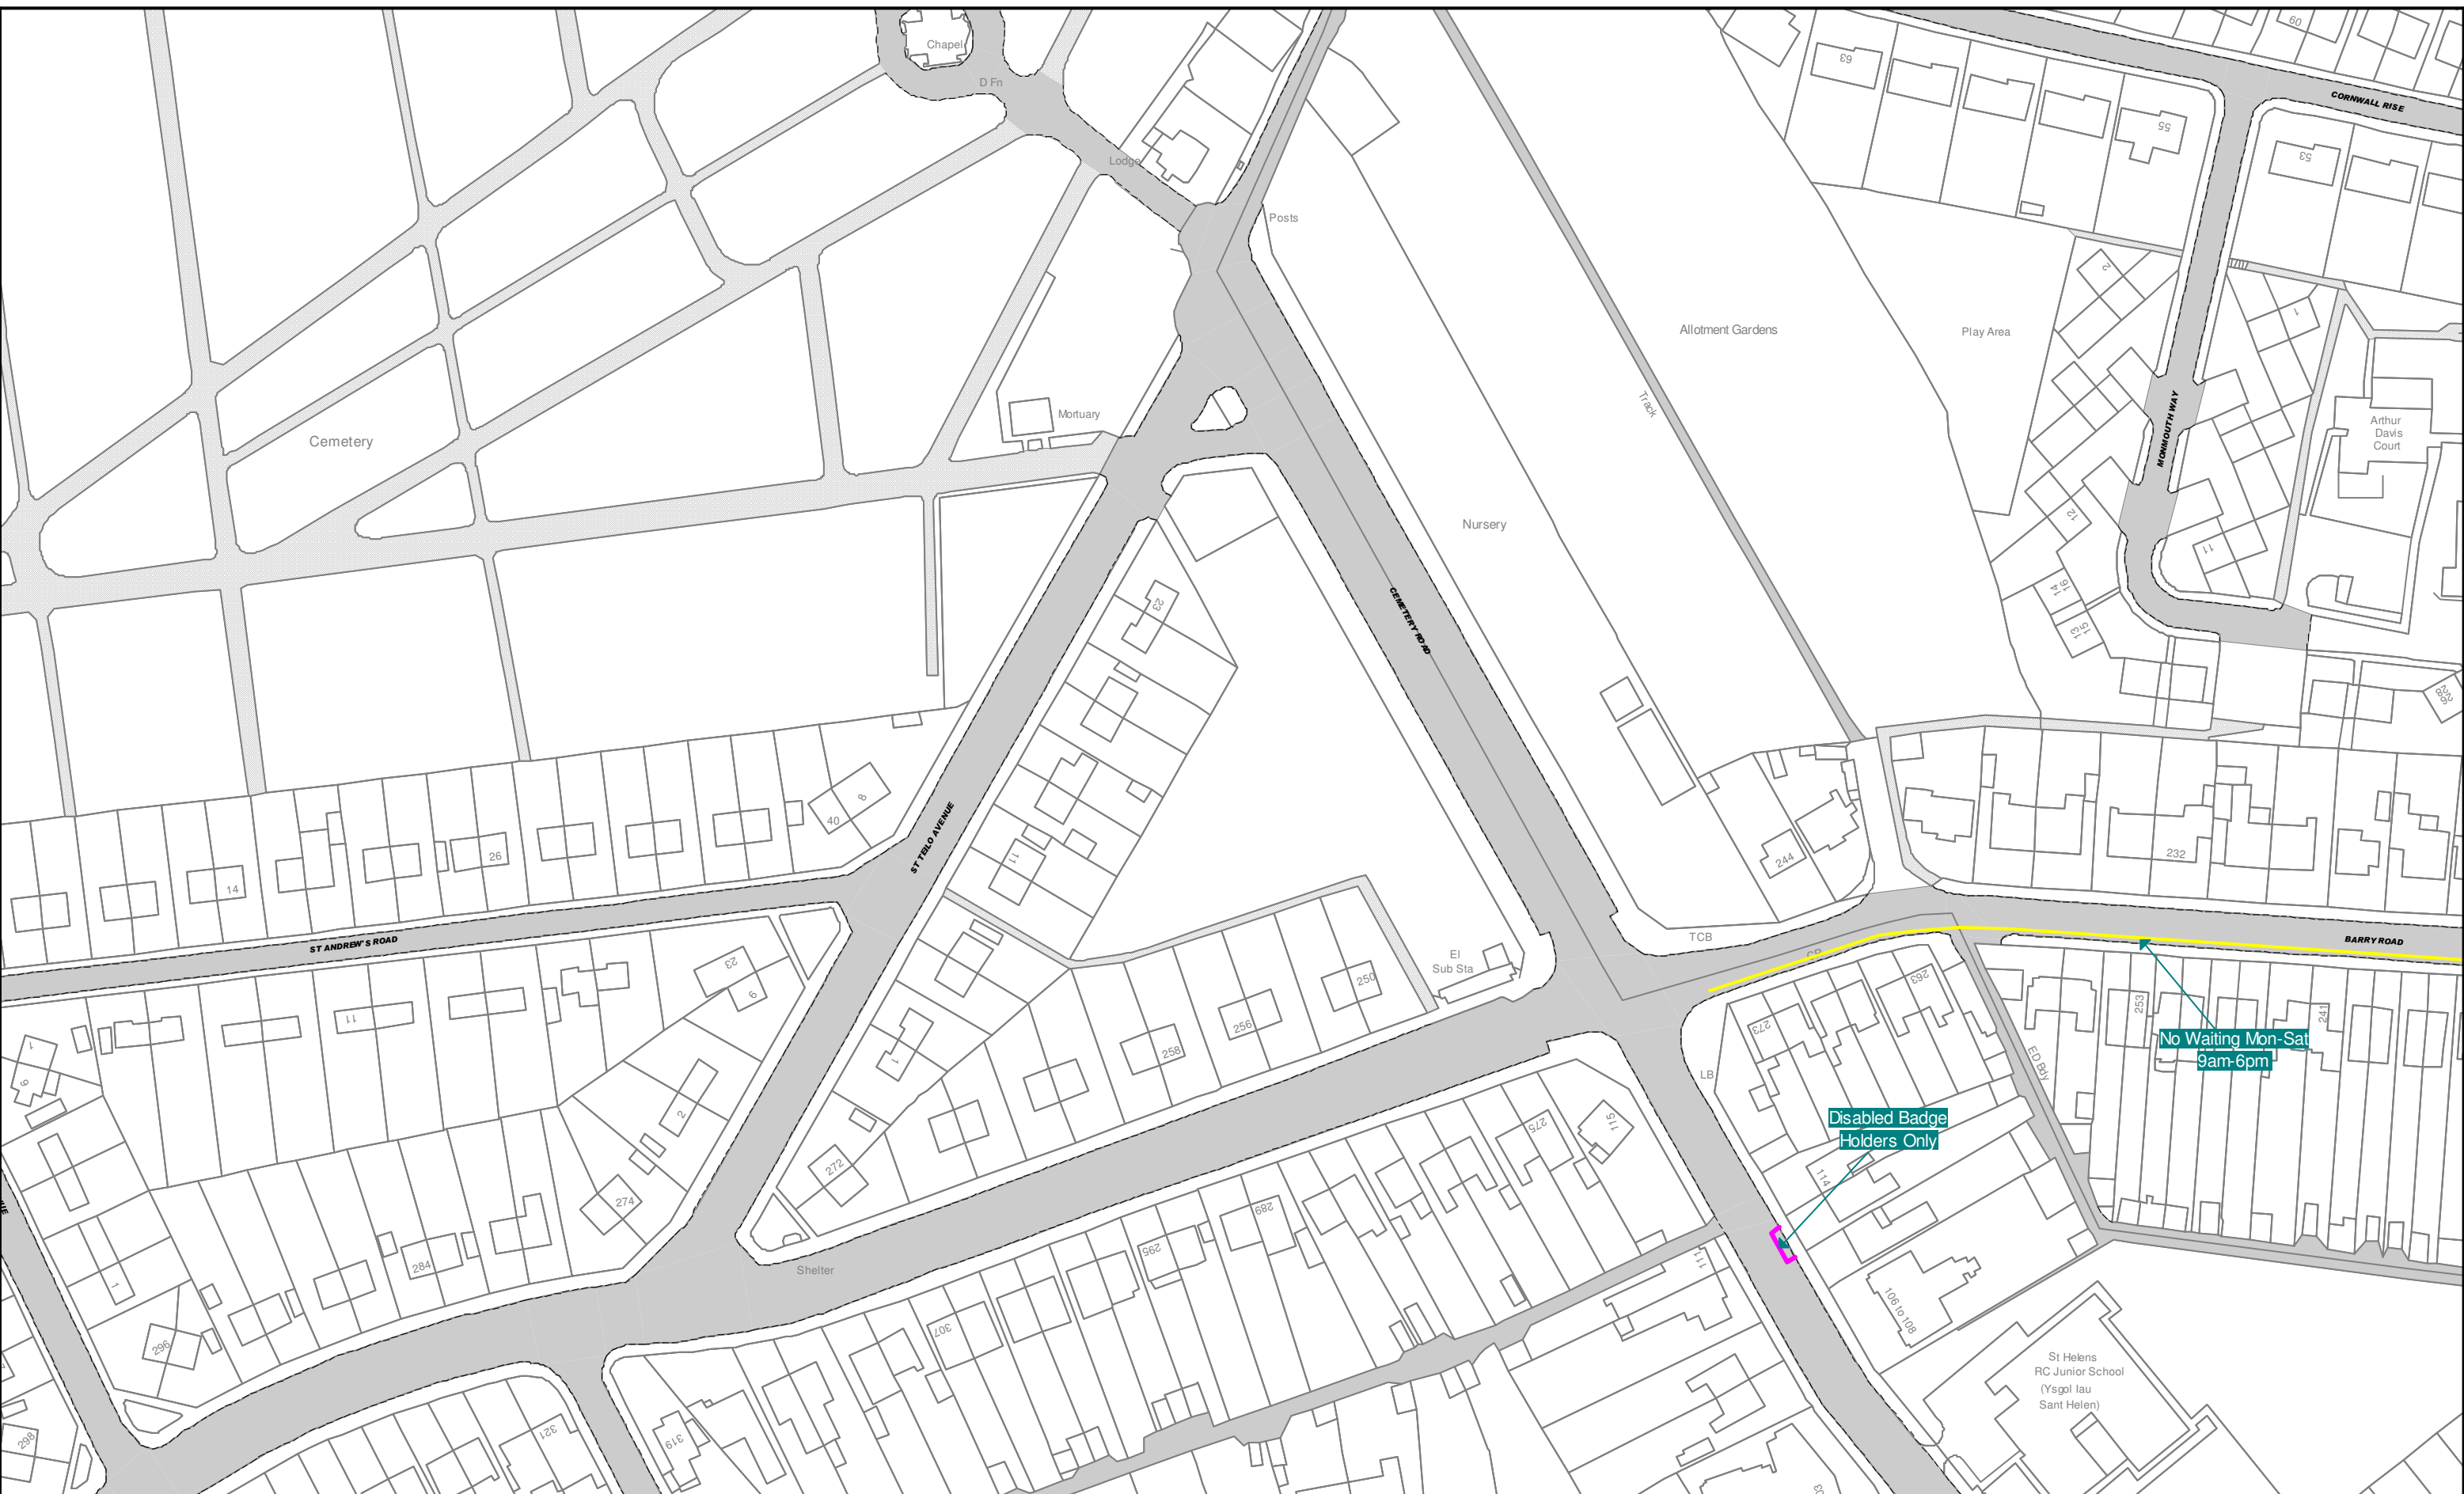

Title: The Vale of Glamorgan Council (Prohibition and Restriction of Waiting and Loading and Parking Places) (Civil Enforcement) Order 2013

Key to TRO Restriction Types	
	No Waiting At Any Time
	No Waiting
	No Loading At Any Time
	No Loading
	School Keep Clear
	24 Hour Clearway
	Limited Waiting
	Taxi Rank
	Disabled Parking Place
	Residents Parking Place
	Shared Use Parking Place (Permit/LW)
	Ambulance Parking Place
	Motorcycle Parking Place
	Loading Bay (any vehicle)
	Loading Bay (goods vehicle)
	Police Vehicle Parking Place
	Doctors Parking Place
	Emergency Vehicles Parking Place

Crown copyright and database rights 2013 Ordnance Survey 100023424
Hawfrait y Goron a hawliau cronfa ddata 2013 Arolwg Ordans 100023424
Vale of Glamorgan Council
Licence No: 100023424

The Vale of Glamorgan Council
The Alps
Wenvoe
CF5 6AA

Cyngor Bro Morgannwg
Yr Alpau
Gwento
CF5 6AA

SCALE	1 : 1250 @ A3
DATE	01/04/2013
MAP	Tile Ref: AT51
REVISION	1