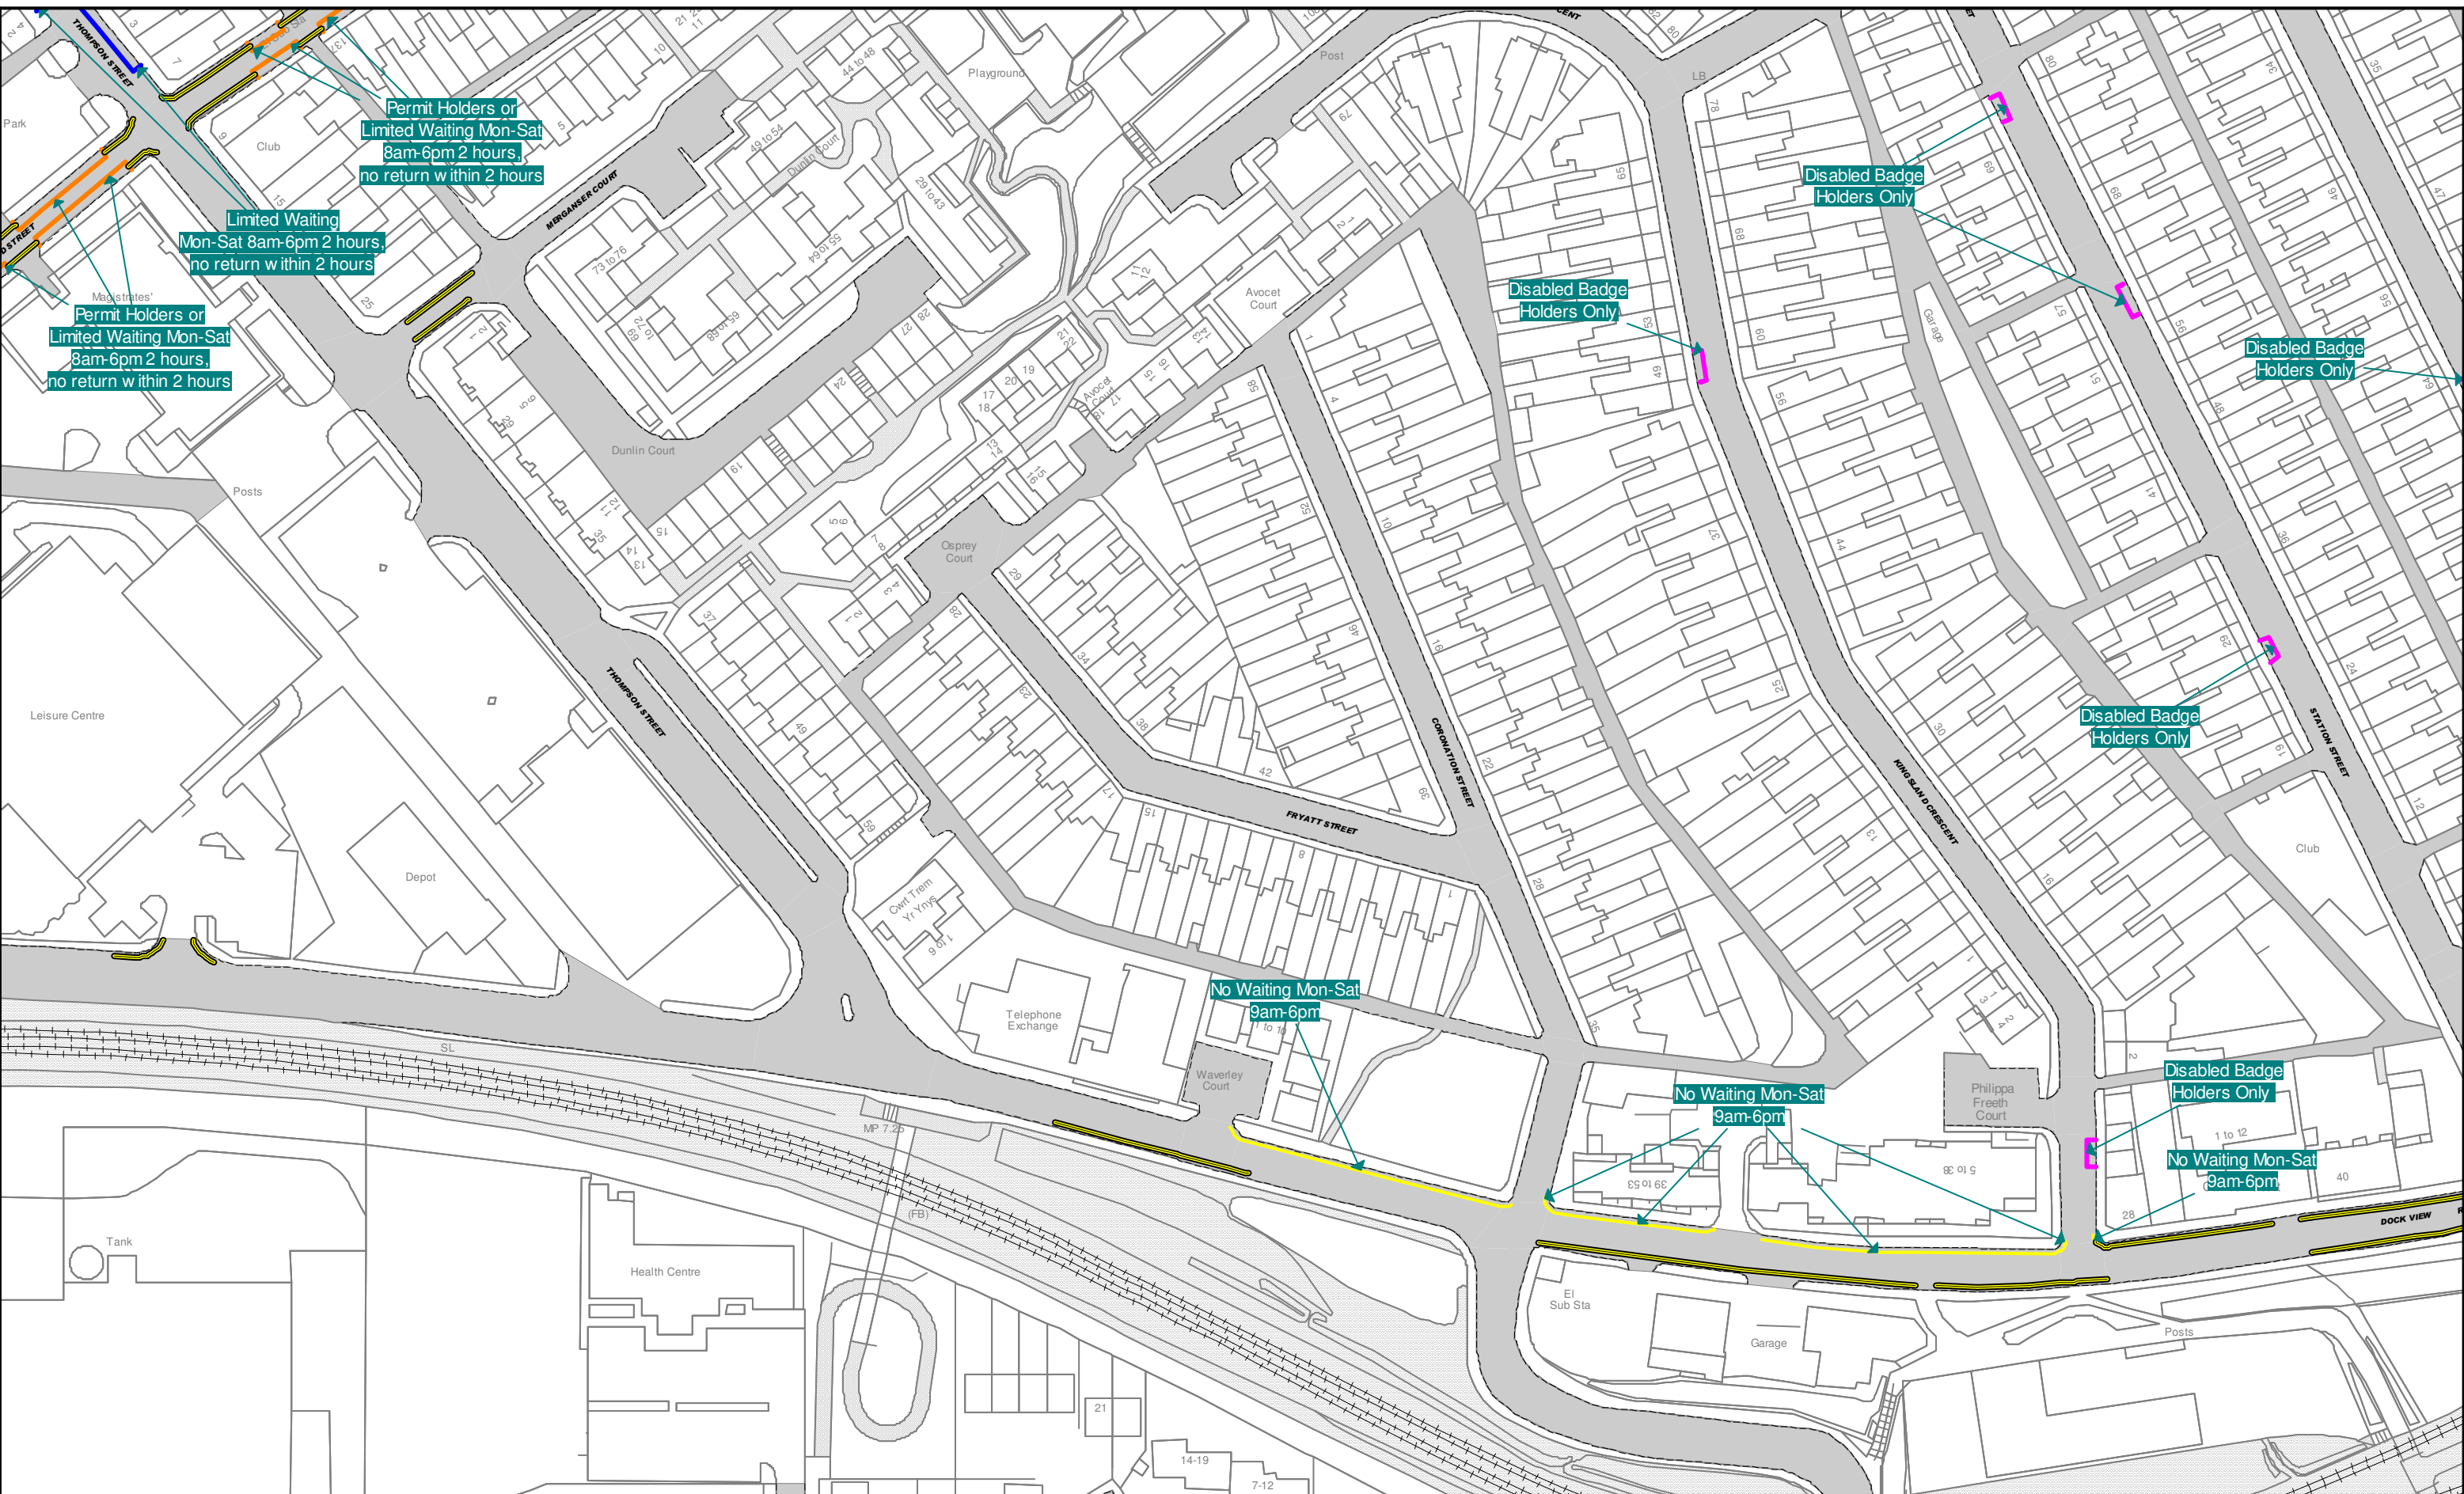

VALE of GLAMORGAN
The Vale of Glamorgan Council
The Alps
Wenvoe
CF5 6AA

Cyngor Bro Morgannwg
Yr Alpau
Gwentu
CF5 6AA

Title: The Vale of Glamorgan Council (Prohibition and Restriction of Waiting and Loading and Parking Places) (Civil Enforcement) Order 2013

Key to TRO Restriction Types	
	No Waiting At Any Time
	No Waiting
	No Loading At Any Time
	No Loading
	School Keep Clear
	24 Hour Clearway
	Limited Waiting
	Taxi Rank
	Disabled Parking Place
	Residents Parking Place
	Shared Use Parking Place (Permit/LW)
	Ambulance Parking Place
	Motorcycle Parking Place
	Loading Bay (any vehicle)
	Loading Bay (goods vehicle)
	Police Vehicle Parking Place
	Doctors Parking Place
	Emergency Vehicles Parking Place

Crown copyright and database rights 2013 Ordnance Survey 100023424
Hawfrait y Goron a hawliau cronfa ddata 2013 Arolwg Ordans 100023424
Vale of Glamorgan Council
Licence No: 100023424

SCALE	1 : 1250 @ A3
DATE	01/04/2013
MAP	Tile Ref: AW52
REVISION	1