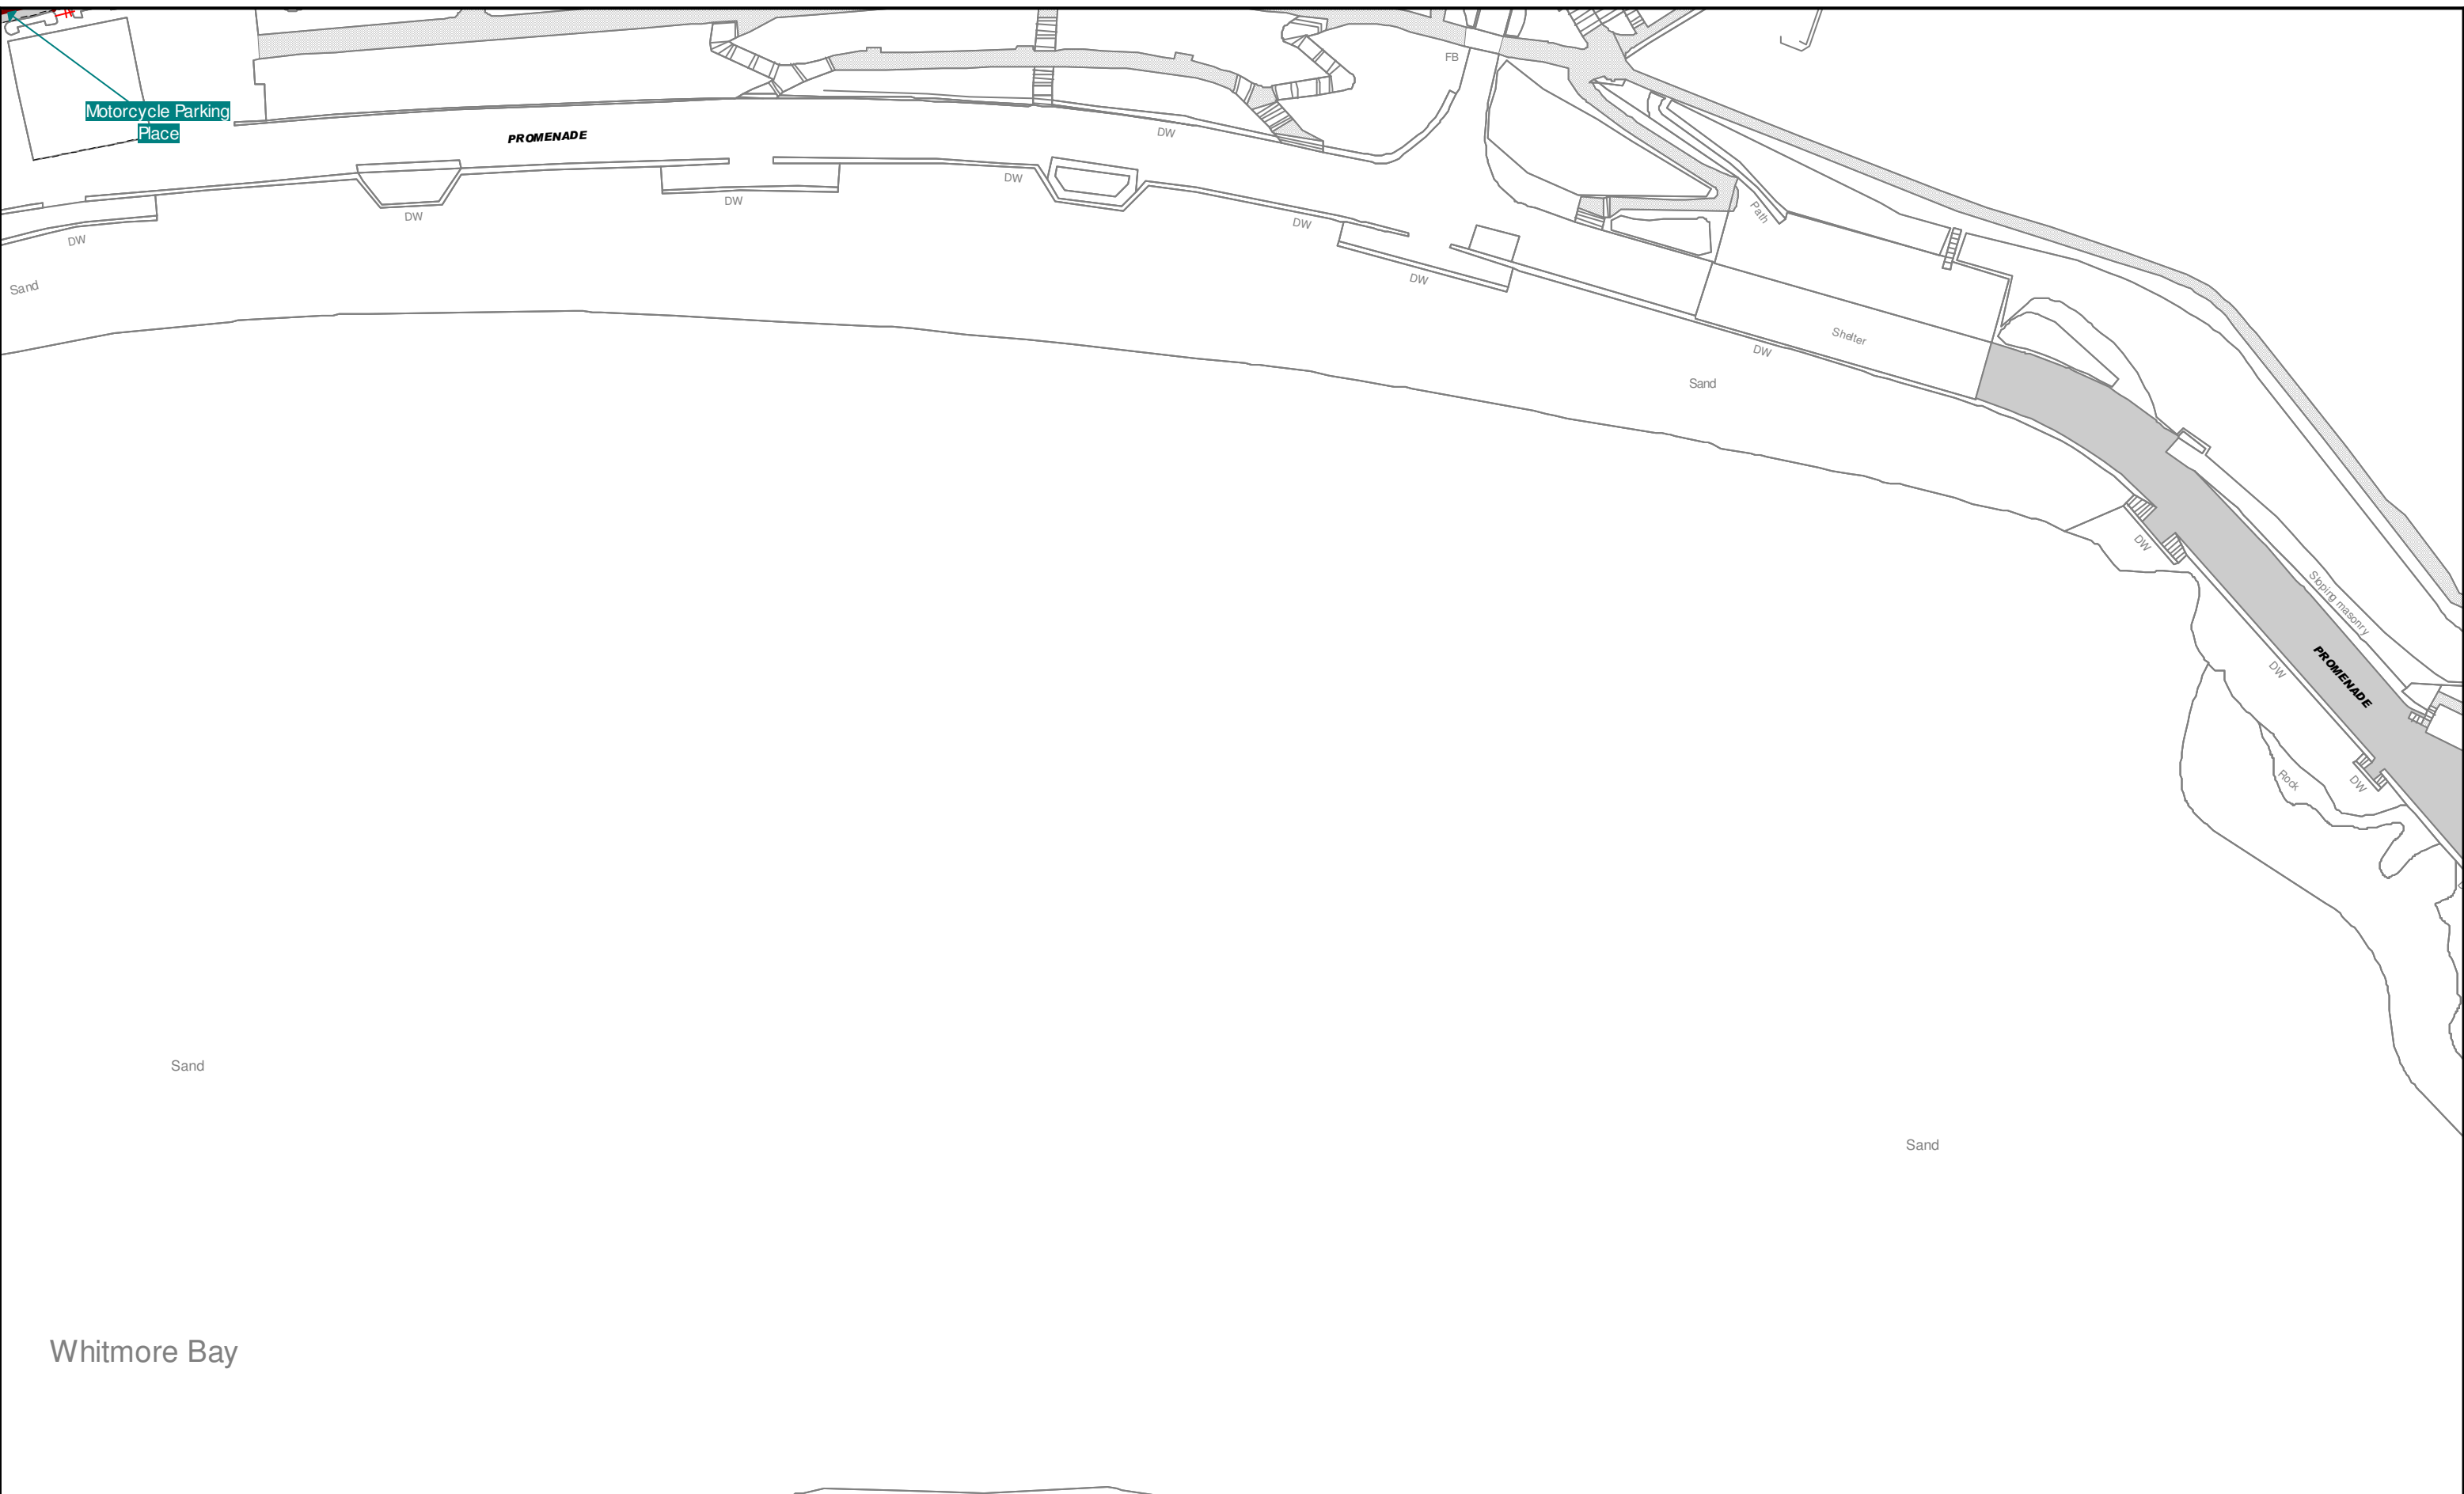

Whitmore Bay

The Vale of Glamorgan Council
The Alps
Wenvoe
CF5 6AA
Cyngor Bro Morgannwg
Yr Alpau
Gwentu
CF5 6AA

Title: The Vale of Glamorgan Council (Prohibition and Restriction of Waiting and Loading and Parking Places) (Civil Enforcement) Order 2013

Key to TRO Restriction Types

	No Waiting At Any Time		24 Hour Clearway		Motorcycle Parking Place
	No Waiting		Limited Waiting		Loading Bay (any vehicle)
	No Loading At Any Time		Taxi Rank		Loading Bay (goods vehicle)
	No Loading		Disabled Parking Place		Police Vehicle Parking Place
	School Keep Clear		Residents Parking Place		Doctors Parking Place
			Shared Use Parking Place (Permit/LW)		Emergency Vehicles Parking Place
			Ambulance Parking Place		

Crown copyright and database rights 2013 Ordnance Survey 100023424
Hawfraint y Goron a hawliau cronfa ddata 2013 Arolwg Ordans 100023424
Vale of Glamorgan Council
Licence No: 100023424

SCALE	1 : 1250 @ A3
DATE	01/04/2013
MAP	Tile Ref: BB51
REVISION	1