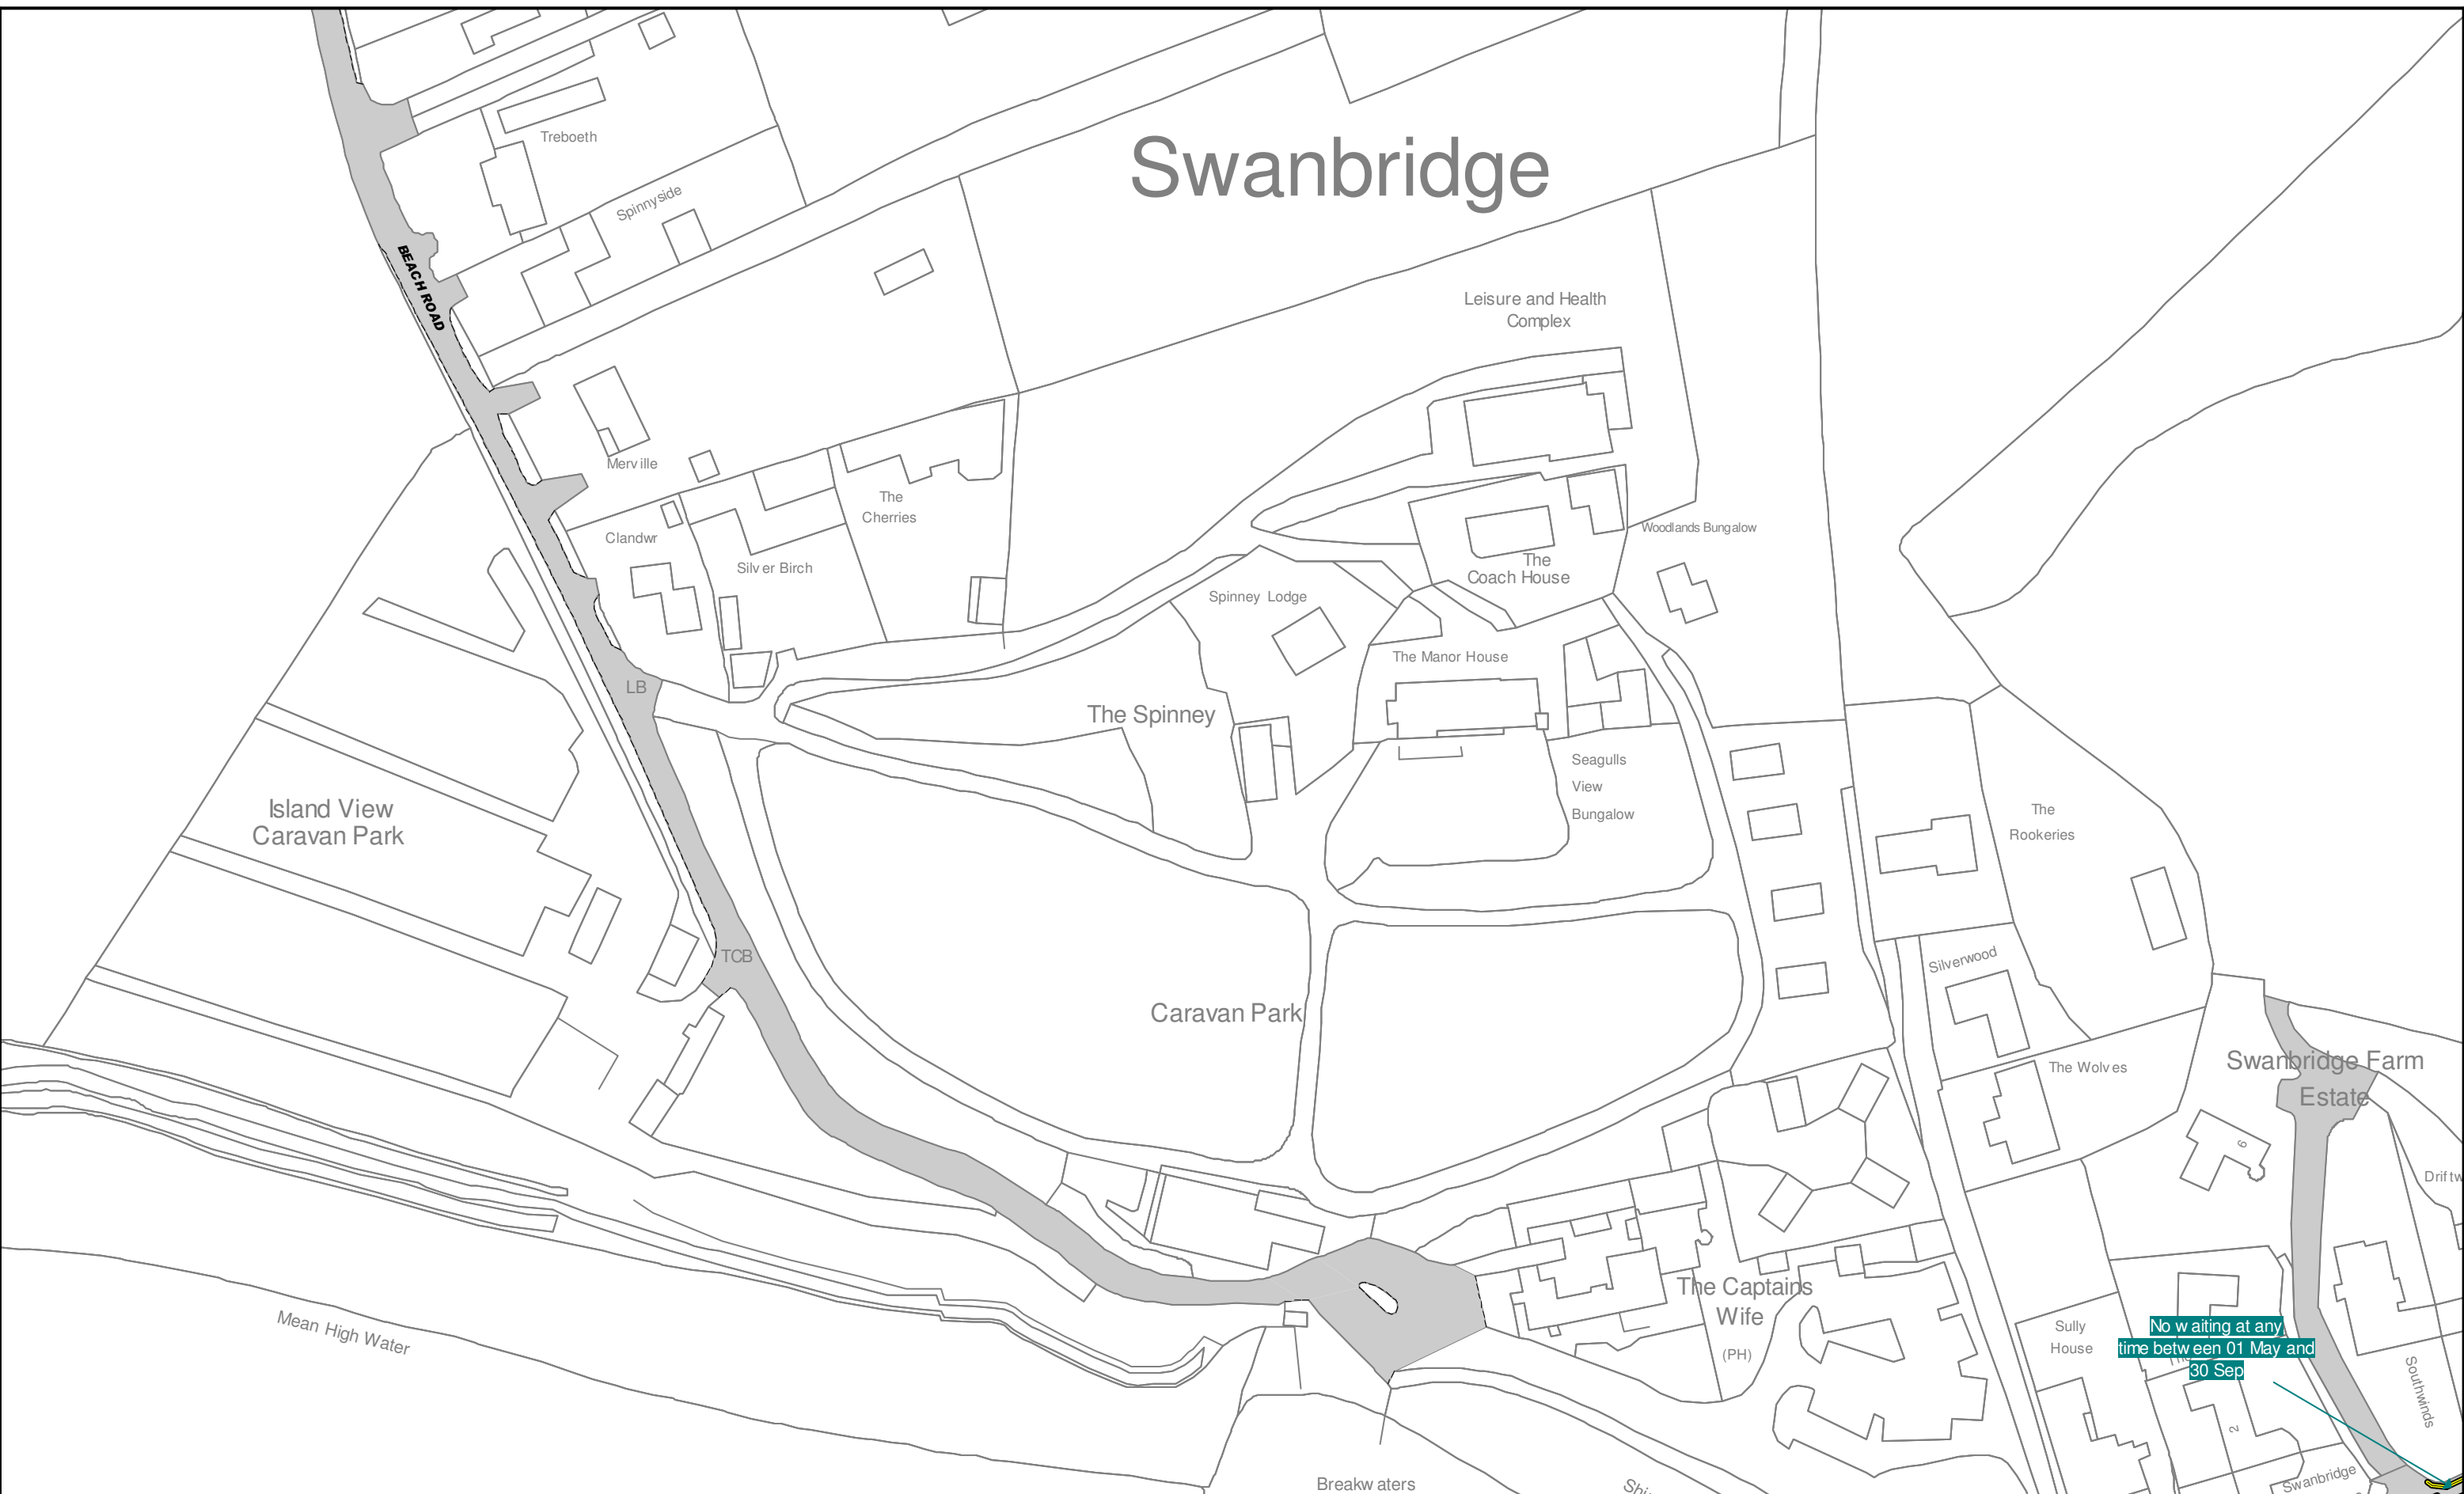

Swanbridge

Title: The Vale of Glamorgan Council (Prohibition and Restriction of Waiting and Loading and Parking Places) (Civil Enforcement) Order 2013

Key to TRO Restriction Types

	No Waiting At Any Time		24 Hour Clearway		Motorcycle Parking Place
	No Waiting		Limited Waiting		Loading Bay (any vehicle)
	No Loading At Any Time		Taxi Rank		Loading Bay (goods vehicle)
	No Loading		Disabled Parking Place		Police Vehicle Parking Place
	School Keep Clear		Residents Parking Place		Doctors Parking Place
			Shared Use Parking Place (Permit/LW)		Emergency Vehicles Parking Place
			Ambulance Parking Place		

Crown copyright and database rights 2013 Ordnance Survey 100023424
Hawfrainnt y Goron a hawliau cronfa ddata 2013 Arolwg Ordans 100023424
Vale of Glamorgan Council
Licence No: 100023424

SCALE	1 : 1250 @ A3
DATE	01/04/2013
MAP	Tile Ref: AX61
REVISION	1

VALE of GLAMORGAN
The Vale of Glamorgan Council
The Alps
Wenvoe
CF5 6AA

Cyngor Bro Morgannwg
Yr Alpau
Gwentu
CF5 6AA