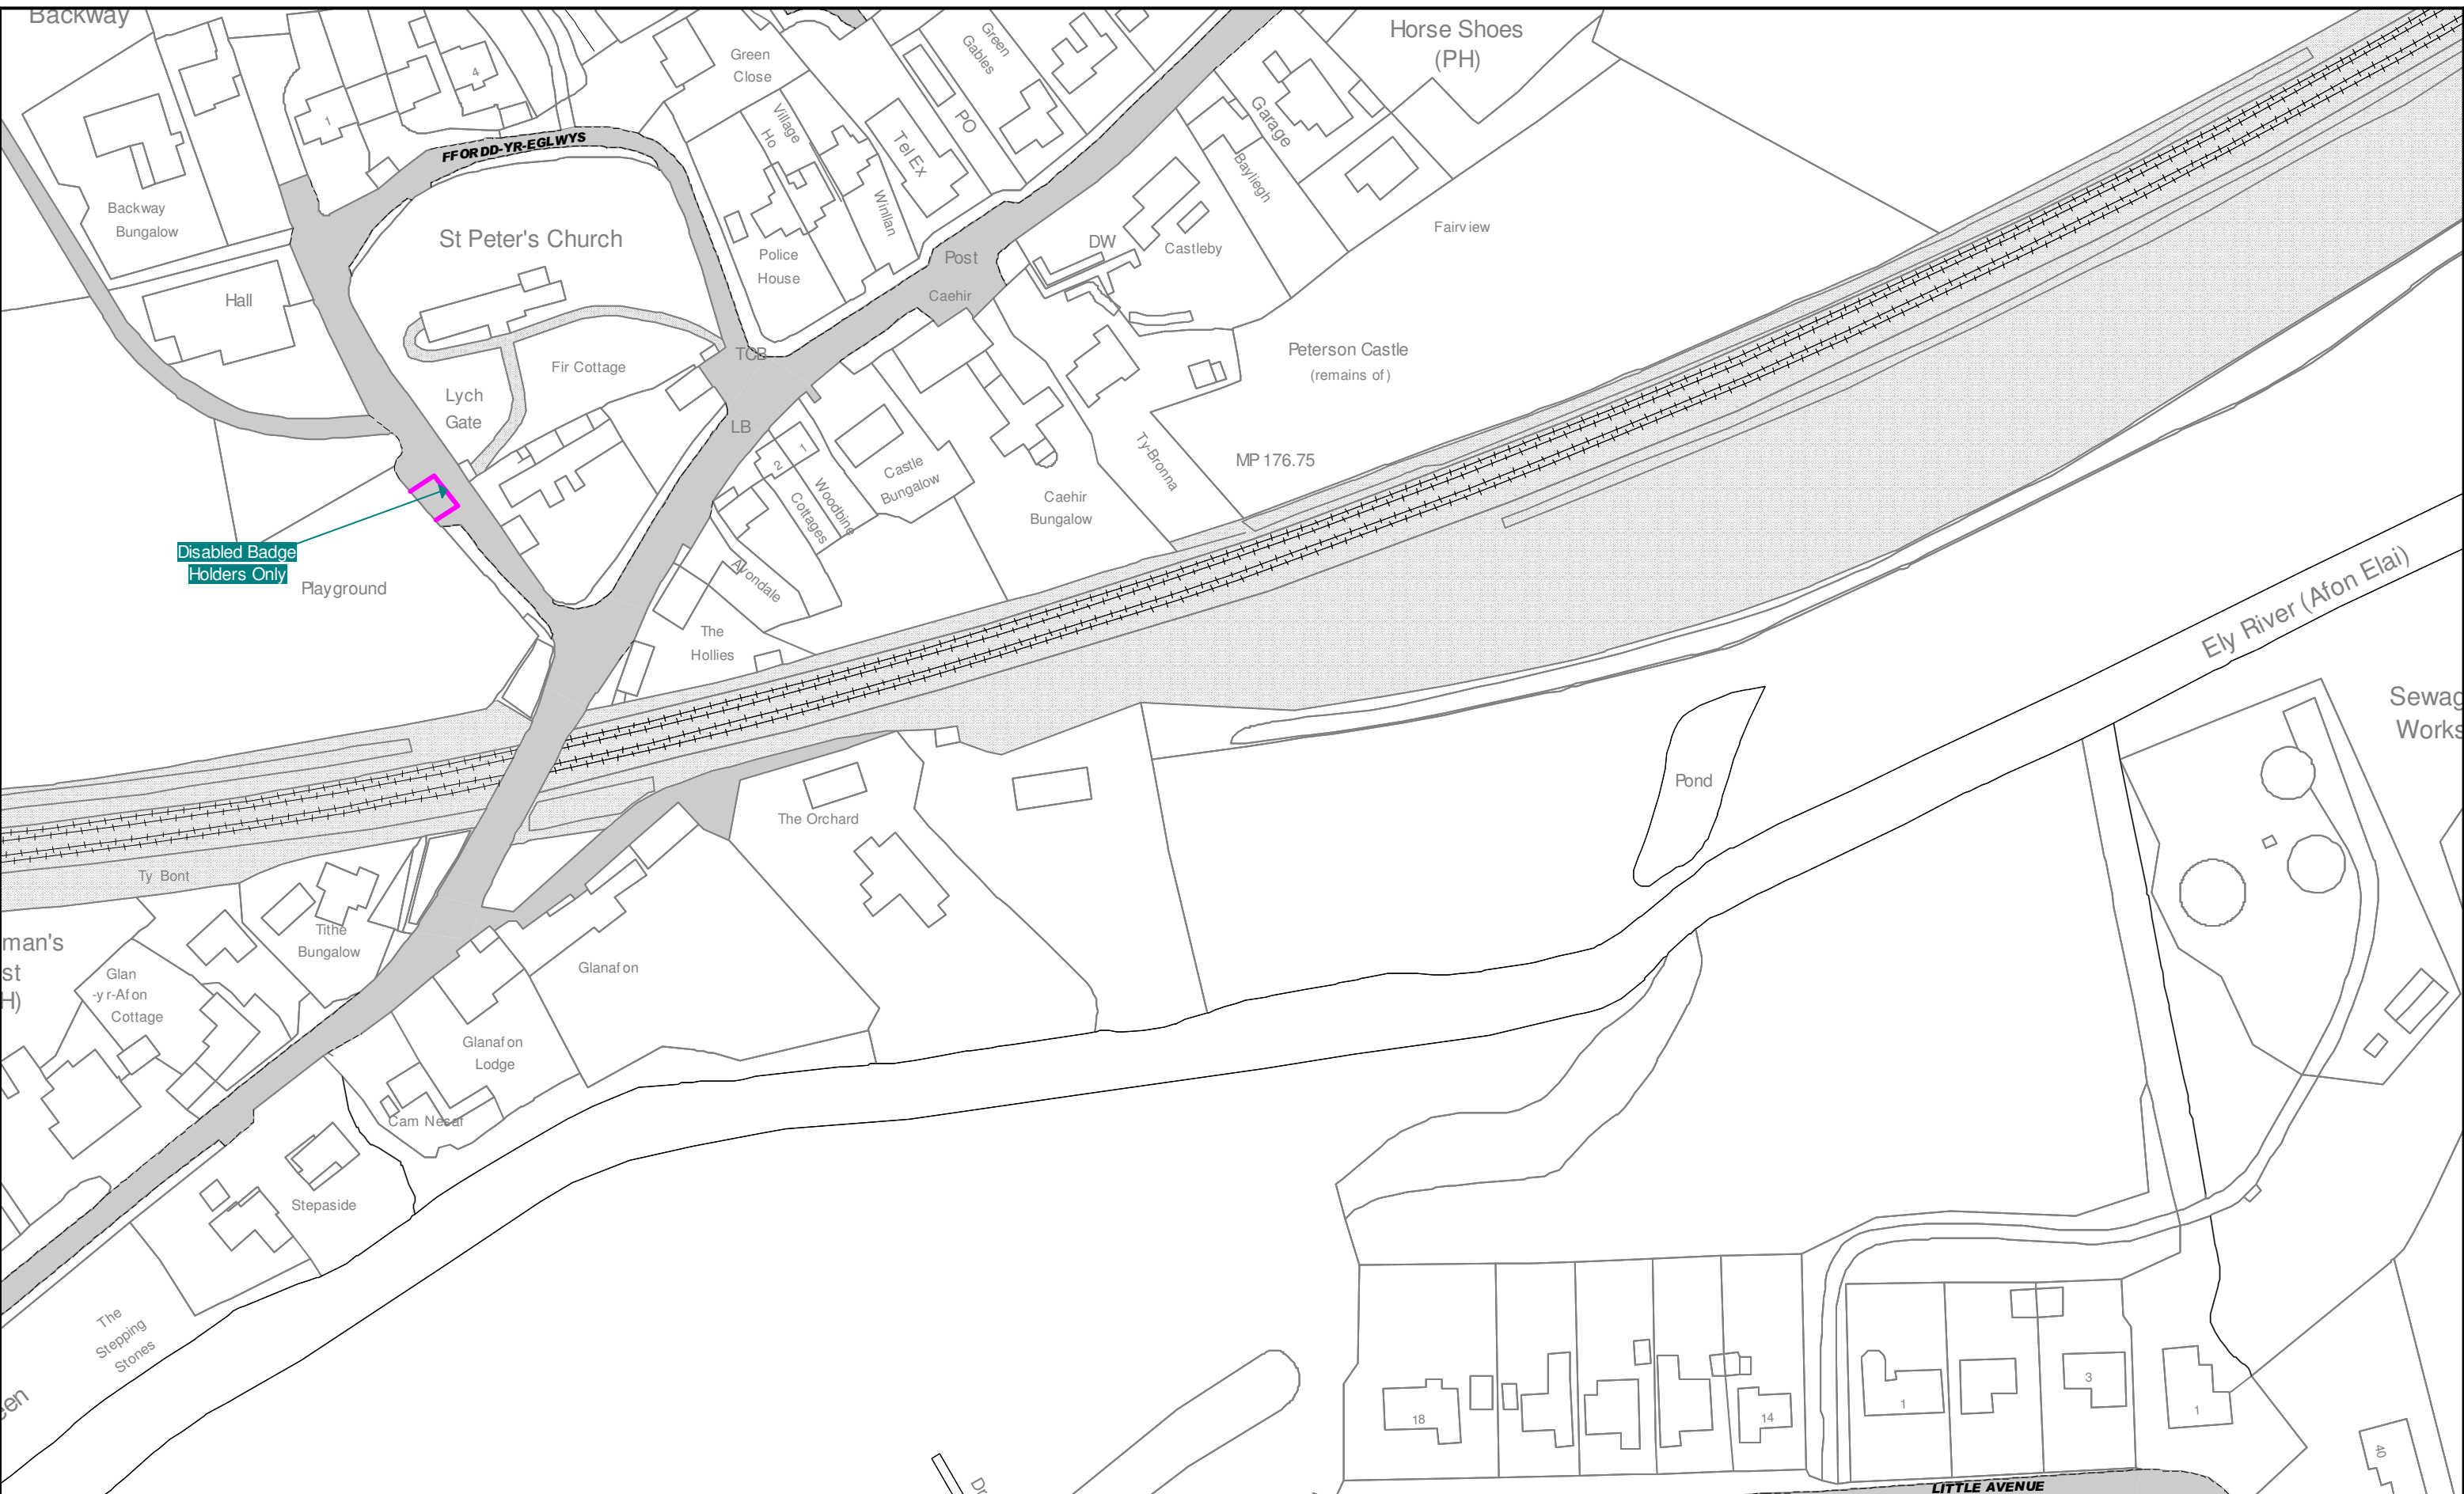

Title: The Vale of Glamorgan Council (Prohibition and Restriction of Waiting and Loading and Parking Places) (Civil Enforcement) Order 2013

Key to TRO Restriction Types	
	24 Hour Clearway
	Limited Waiting
	No Waiting
	No Loading At Any Time
	No Loading
	School Keep Clear
	Disabled Parking Place
	Residents Parking Place
	Shared Use Parking Place (Permit/LW)
	Ambulance Parking Place
	Motorcycle Parking Place
	Loading Bay (any vehicle)
	Loading Bay (goods vehicle)
	Police Vehicle Parking Place
	Doctors Parking Place
	Emergency Vehicles Parking Place

Crown copyright and database rights 2013 Ordnance Survey 100023424
Hawfaint y Goron a hawliau cronfa ddata 2013 Arolwg Ordans 100023424
Vale of Glamorgan Council
Licence No: 100023424

SCALE	1 : 1250 @ A3
DATE	01/04/2013
MAP	Tile Ref: V45
REVISION	1