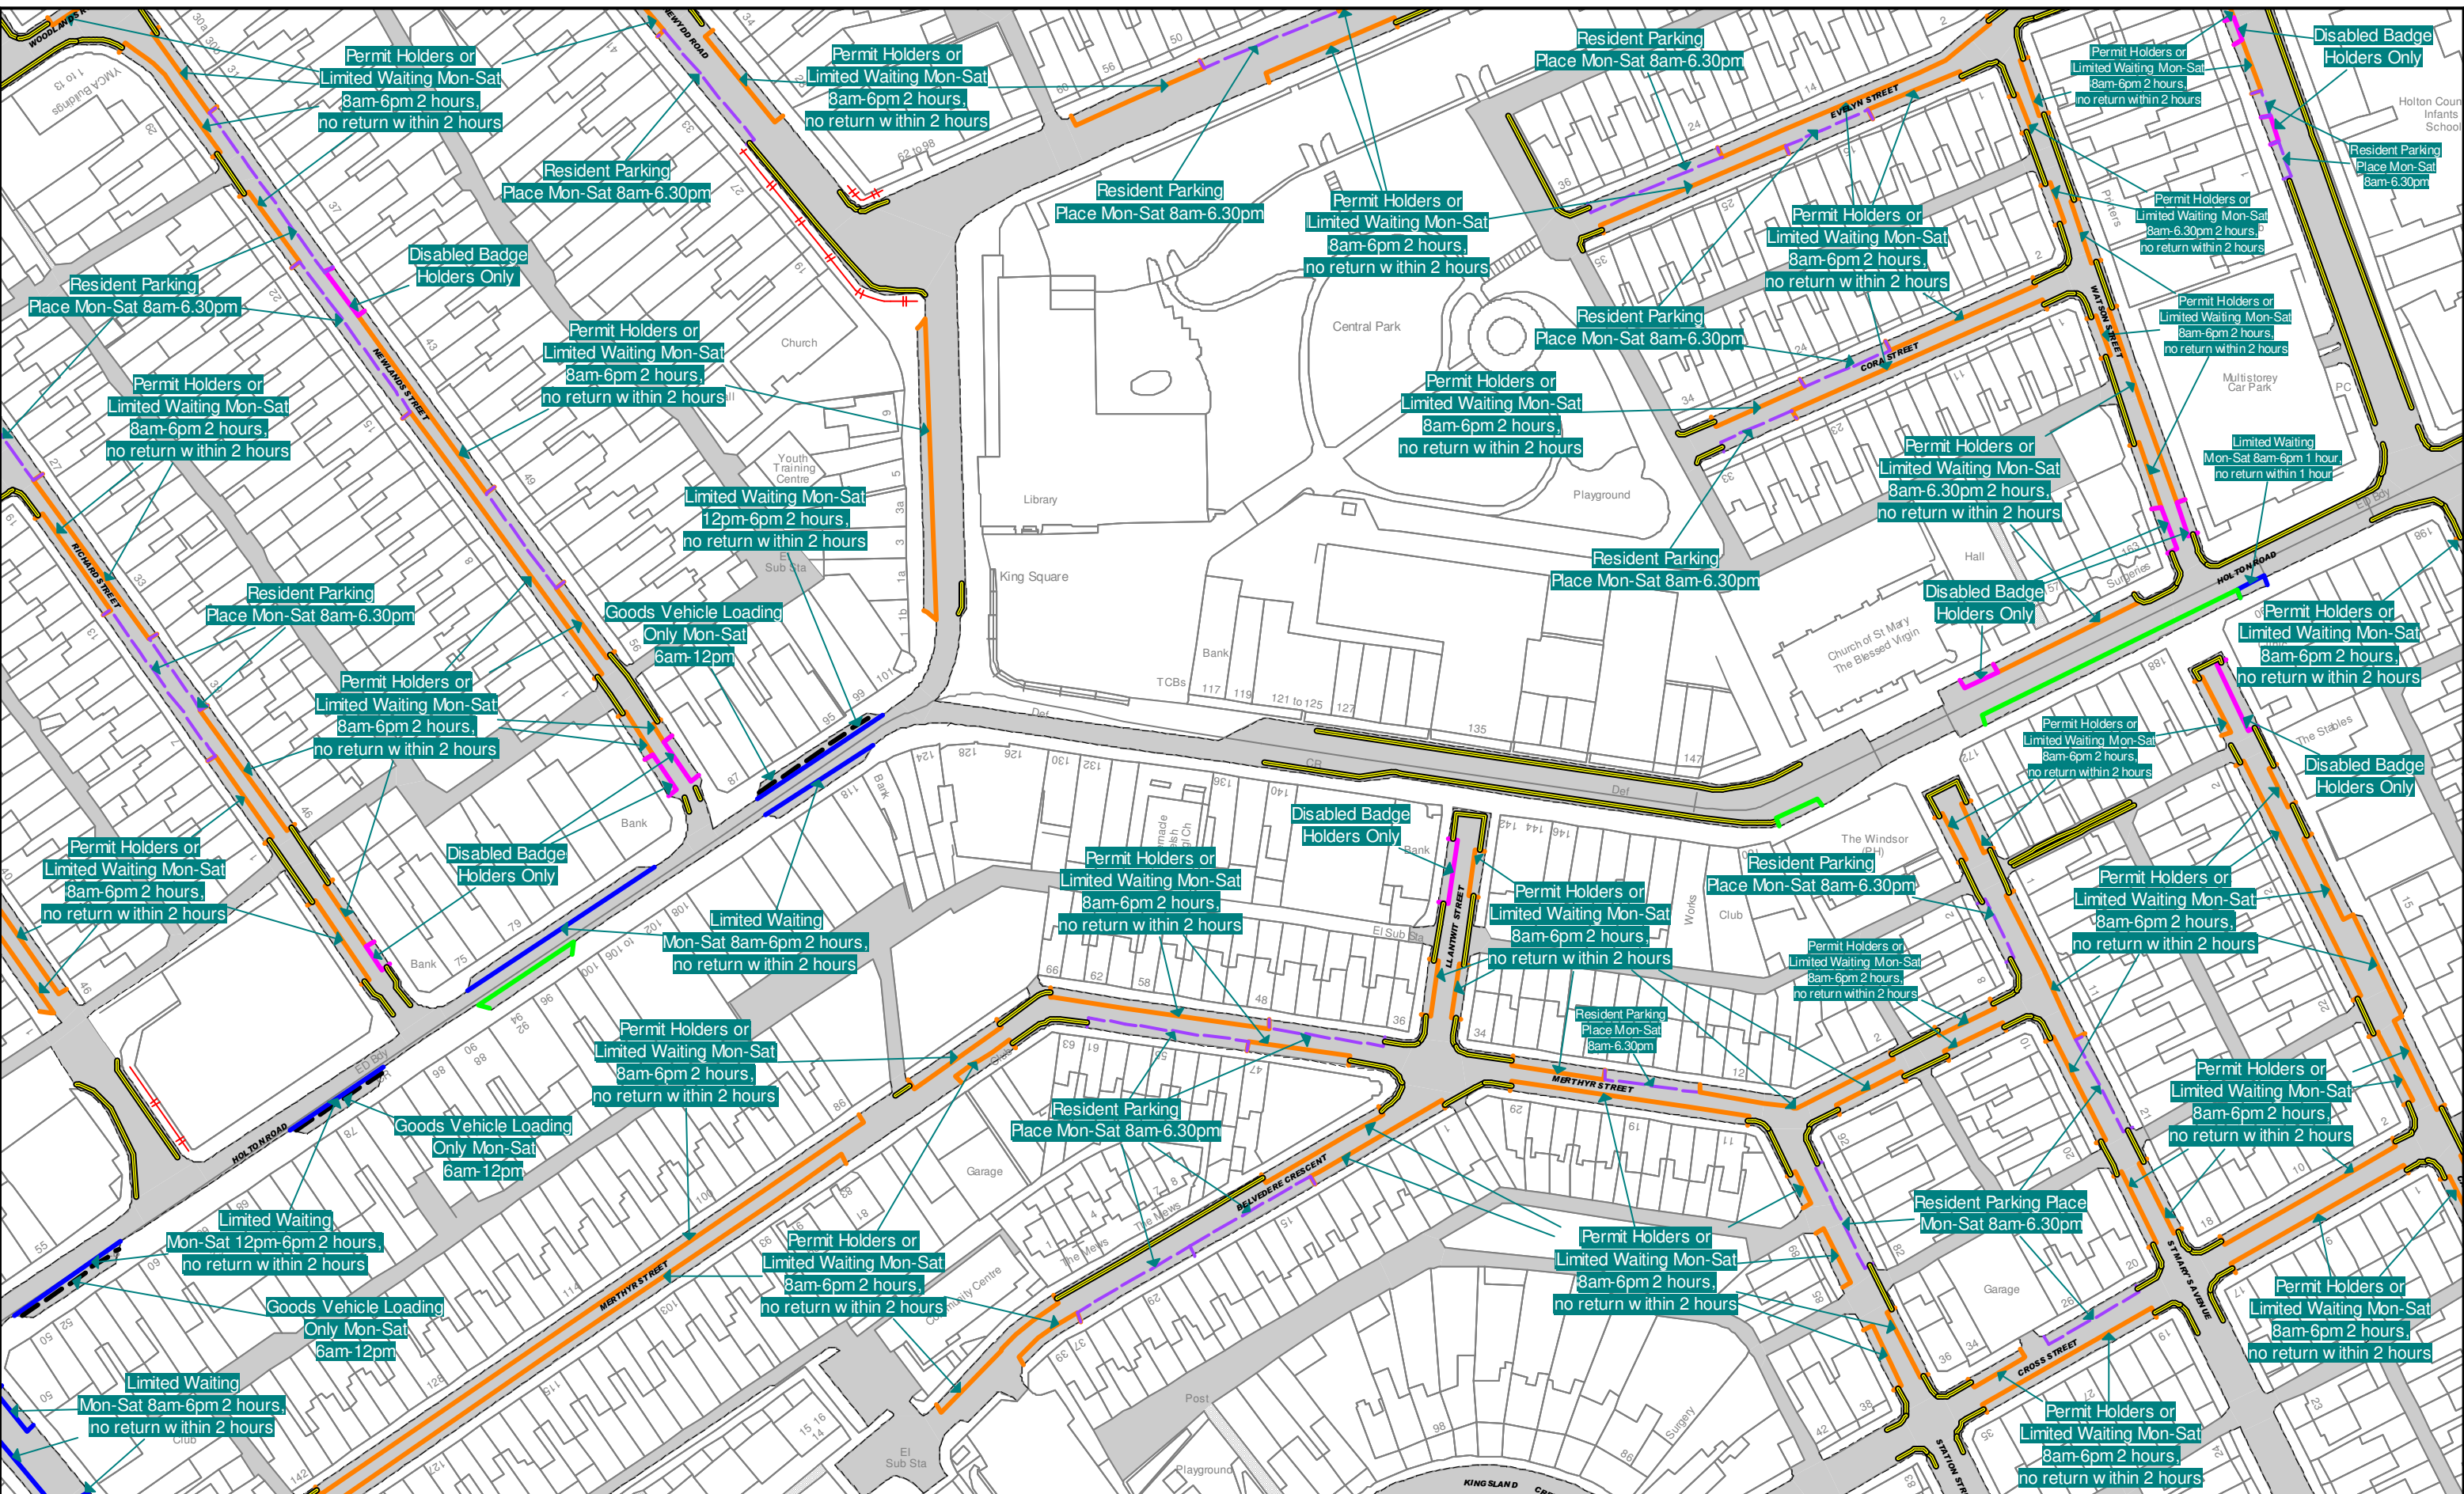

Title: The Vale of Glamorgan Council (Prohibition and Restriction of Waiting and Loading and Parking Places) (Civil Enforcement) Order 2013

Key to TRO Restriction Types

	No Waiting At Any Time		24 Hour Clearway		Motorcycle Parking Place
	No Waiting		Limited Waiting		Loading Bay (any vehicle)
	No Loading At Any Time		Taxi Rank		Loading Bay (goods vehicle)
	No Loading		Disabled Parking Place		Police Vehicle Parking Place
	School Keep Clear		Residents Parking Place		Doctors Parking Place
			Shared Use Parking Place (Permit/LW)		Emergency Vehicles Parking Place
			Ambulance Parking Place		

Crown copyright and database rights 2013 Ordnance Survey 100023424
Hawfrain y Goron a hawliau cronfa ddata 2013 Arolwg Ordnans 100023424
Vale of Glamorgan Council
Licence No: 100023424

SCALE	1 : 1250 @ A3
DATE	01/04/2013
MAP	Tile Ref: AV52
REVISION	1

The Vale of Glamorgan Council
The Alps
Wenvoe
CF5 6AA

Cyngor Bro Morgannwg
Yr Alpu
Gwento
CF5 6AA