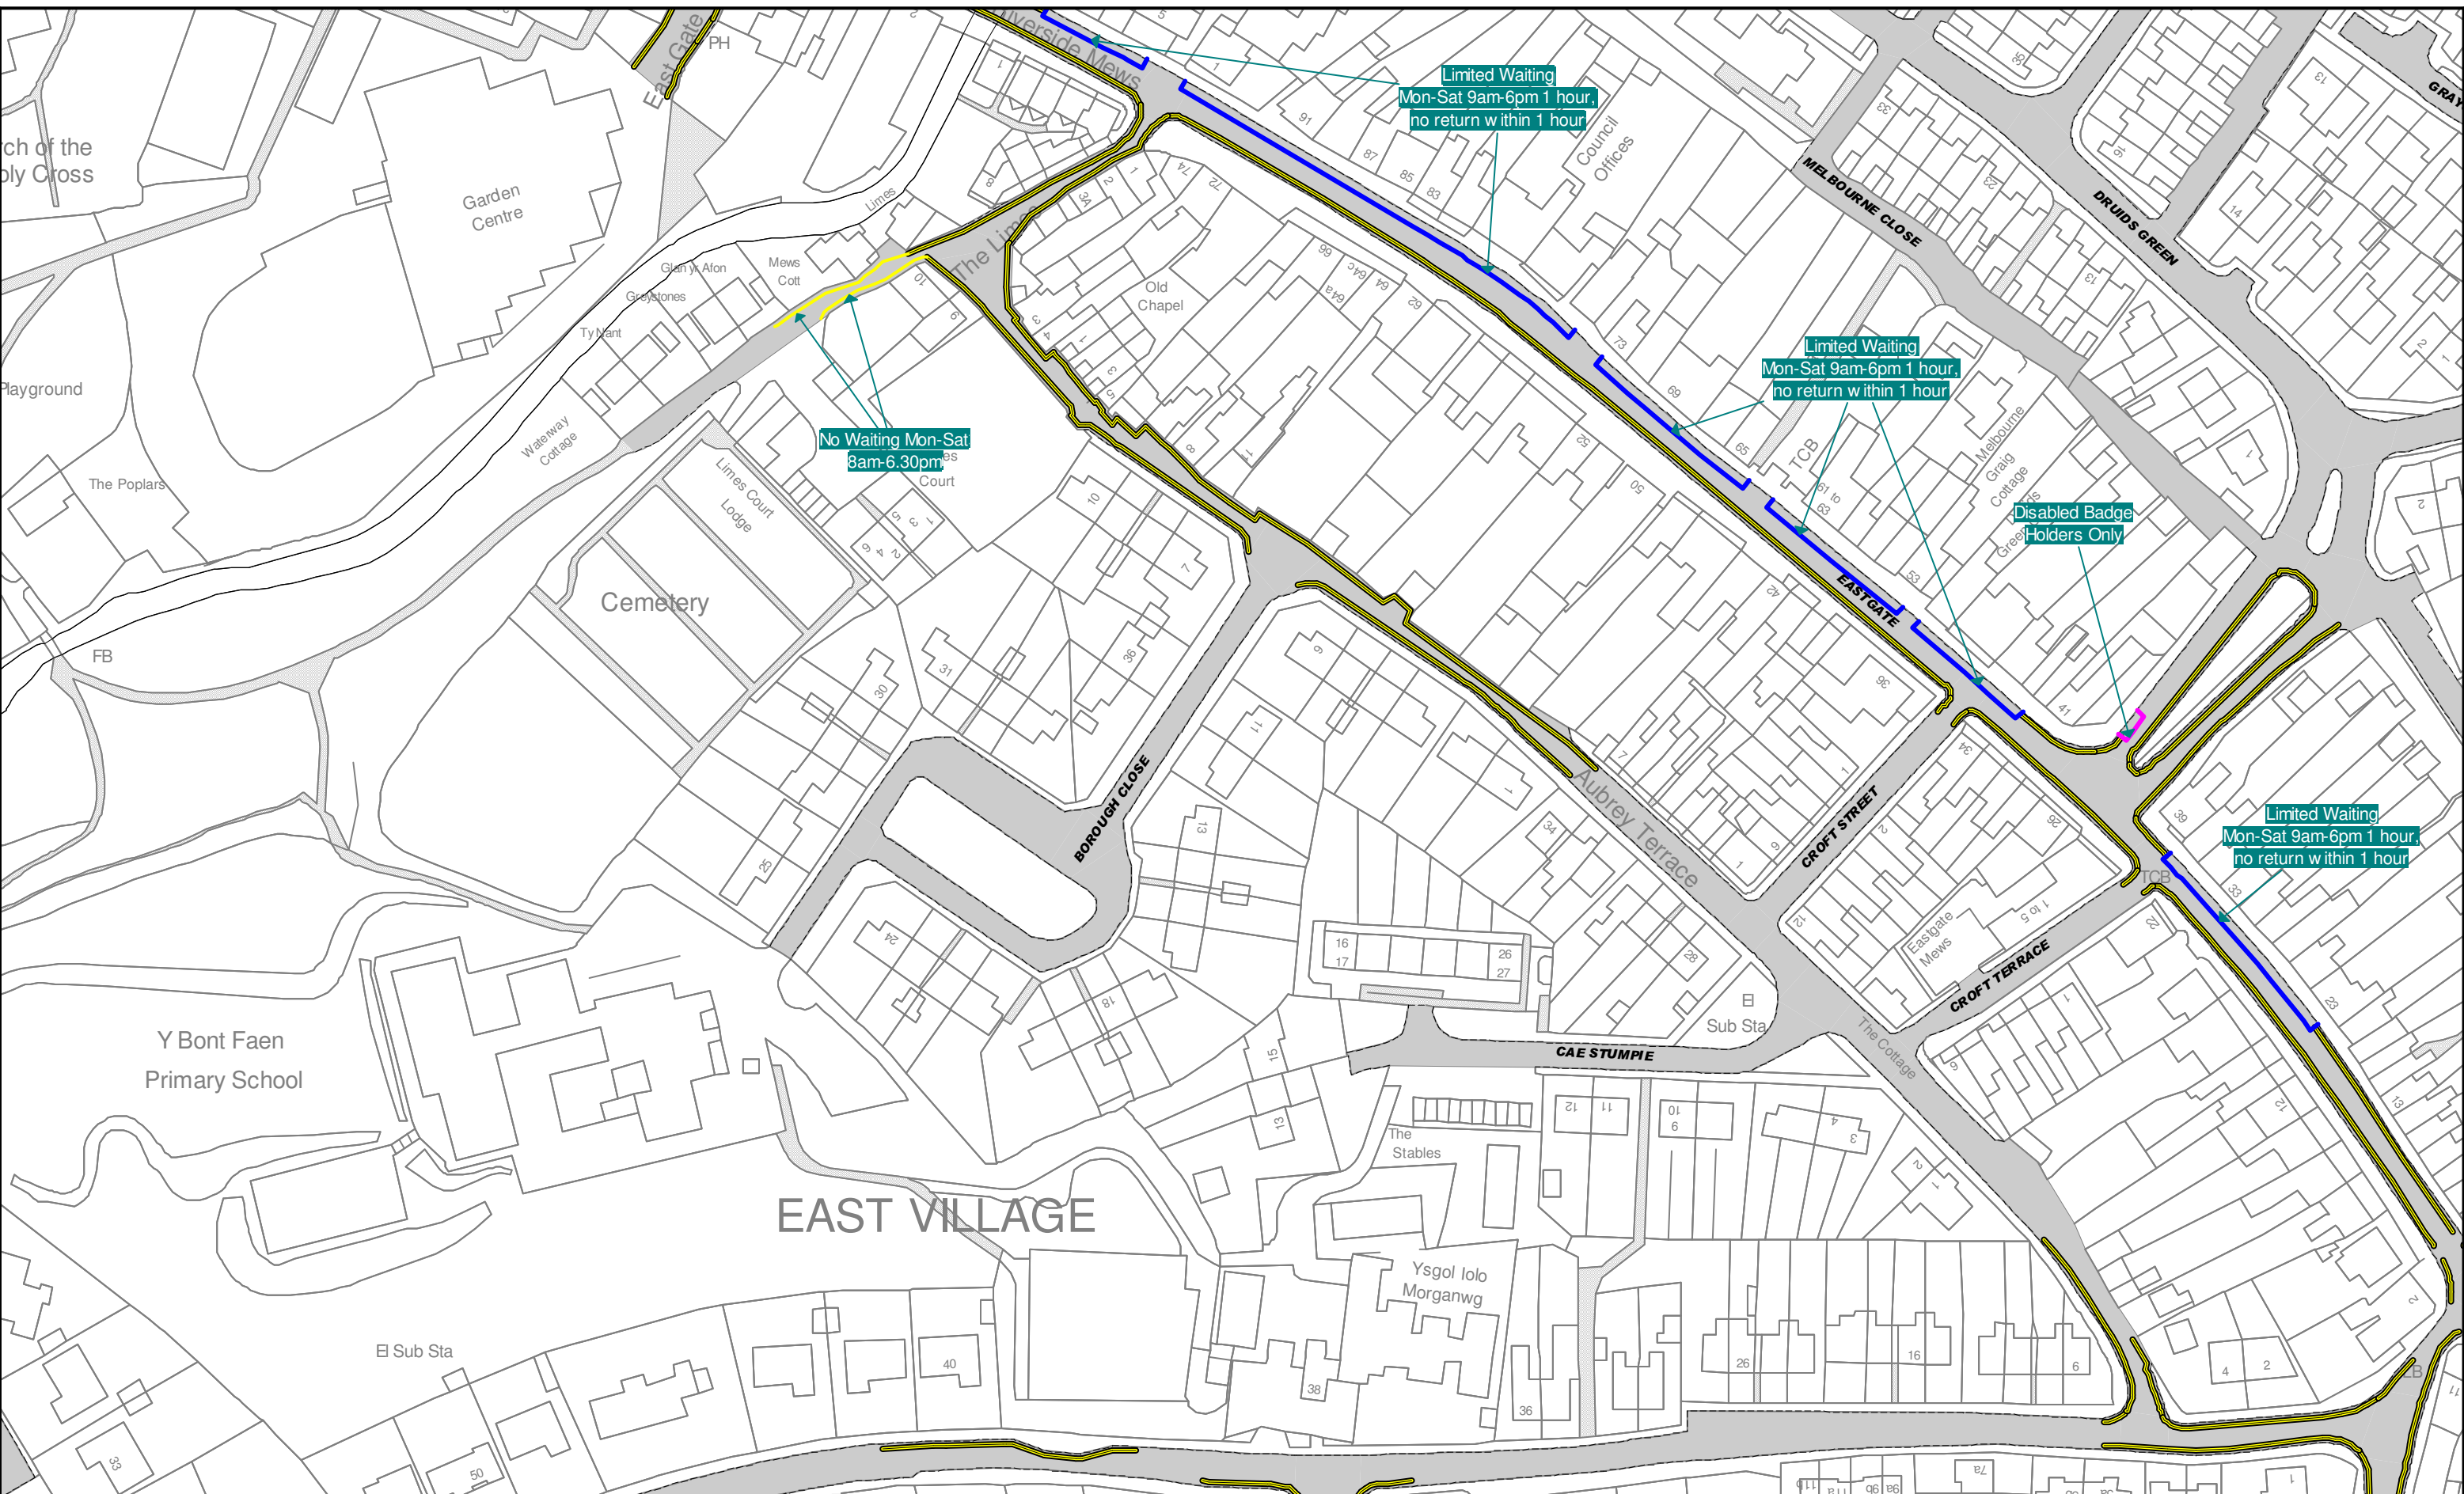

VALE of GLAMORGAN
The Vale of Glamorgan Council
The Alps
Wenvoe
CF5 6AA

Cyngor Bro Morgannwg
Yr Alpau
Gwentu
CF5 6AA

Title: The Vale of Glamorgan Council (Prohibition and Restriction of Waiting and Loading and Parking Places) (Civil Enforcement) Order 2013

Key to TRO Restriction Types	
	No Waiting At Any Time
	No Waiting
	No Loading At Any Time
	No Loading
	School Keep Clear
	24 Hour Clearway
	Limited Waiting
	Taxi Rank
	Disabled Parking Place
	Residents Parking Place
	Shared Use Parking Place (Permit/LW)
	Ambulance Parking Place
	Motorcycle Parking Place
	Loading Bay (any vehicle)
	Loading Bay (goods vehicle)
	Police Vehicle Parking Place
	Doctors Parking Place
	Emergency Vehicles Parking Place

AA28
AB27
AB29
AC28

Crown copyright and database rights 2013 Ordnance Survey 100023424
Hawffraint y Goron a hawliau cronfa ddata 2013 Arolwg Ordans 100023424
Vale of Glamorgan Council
Licence No: 100023424

SCALE	1 : 1250 @ A3
DATE	01/04/2013
MAP	Tile Ref: AB28
REVISION	1