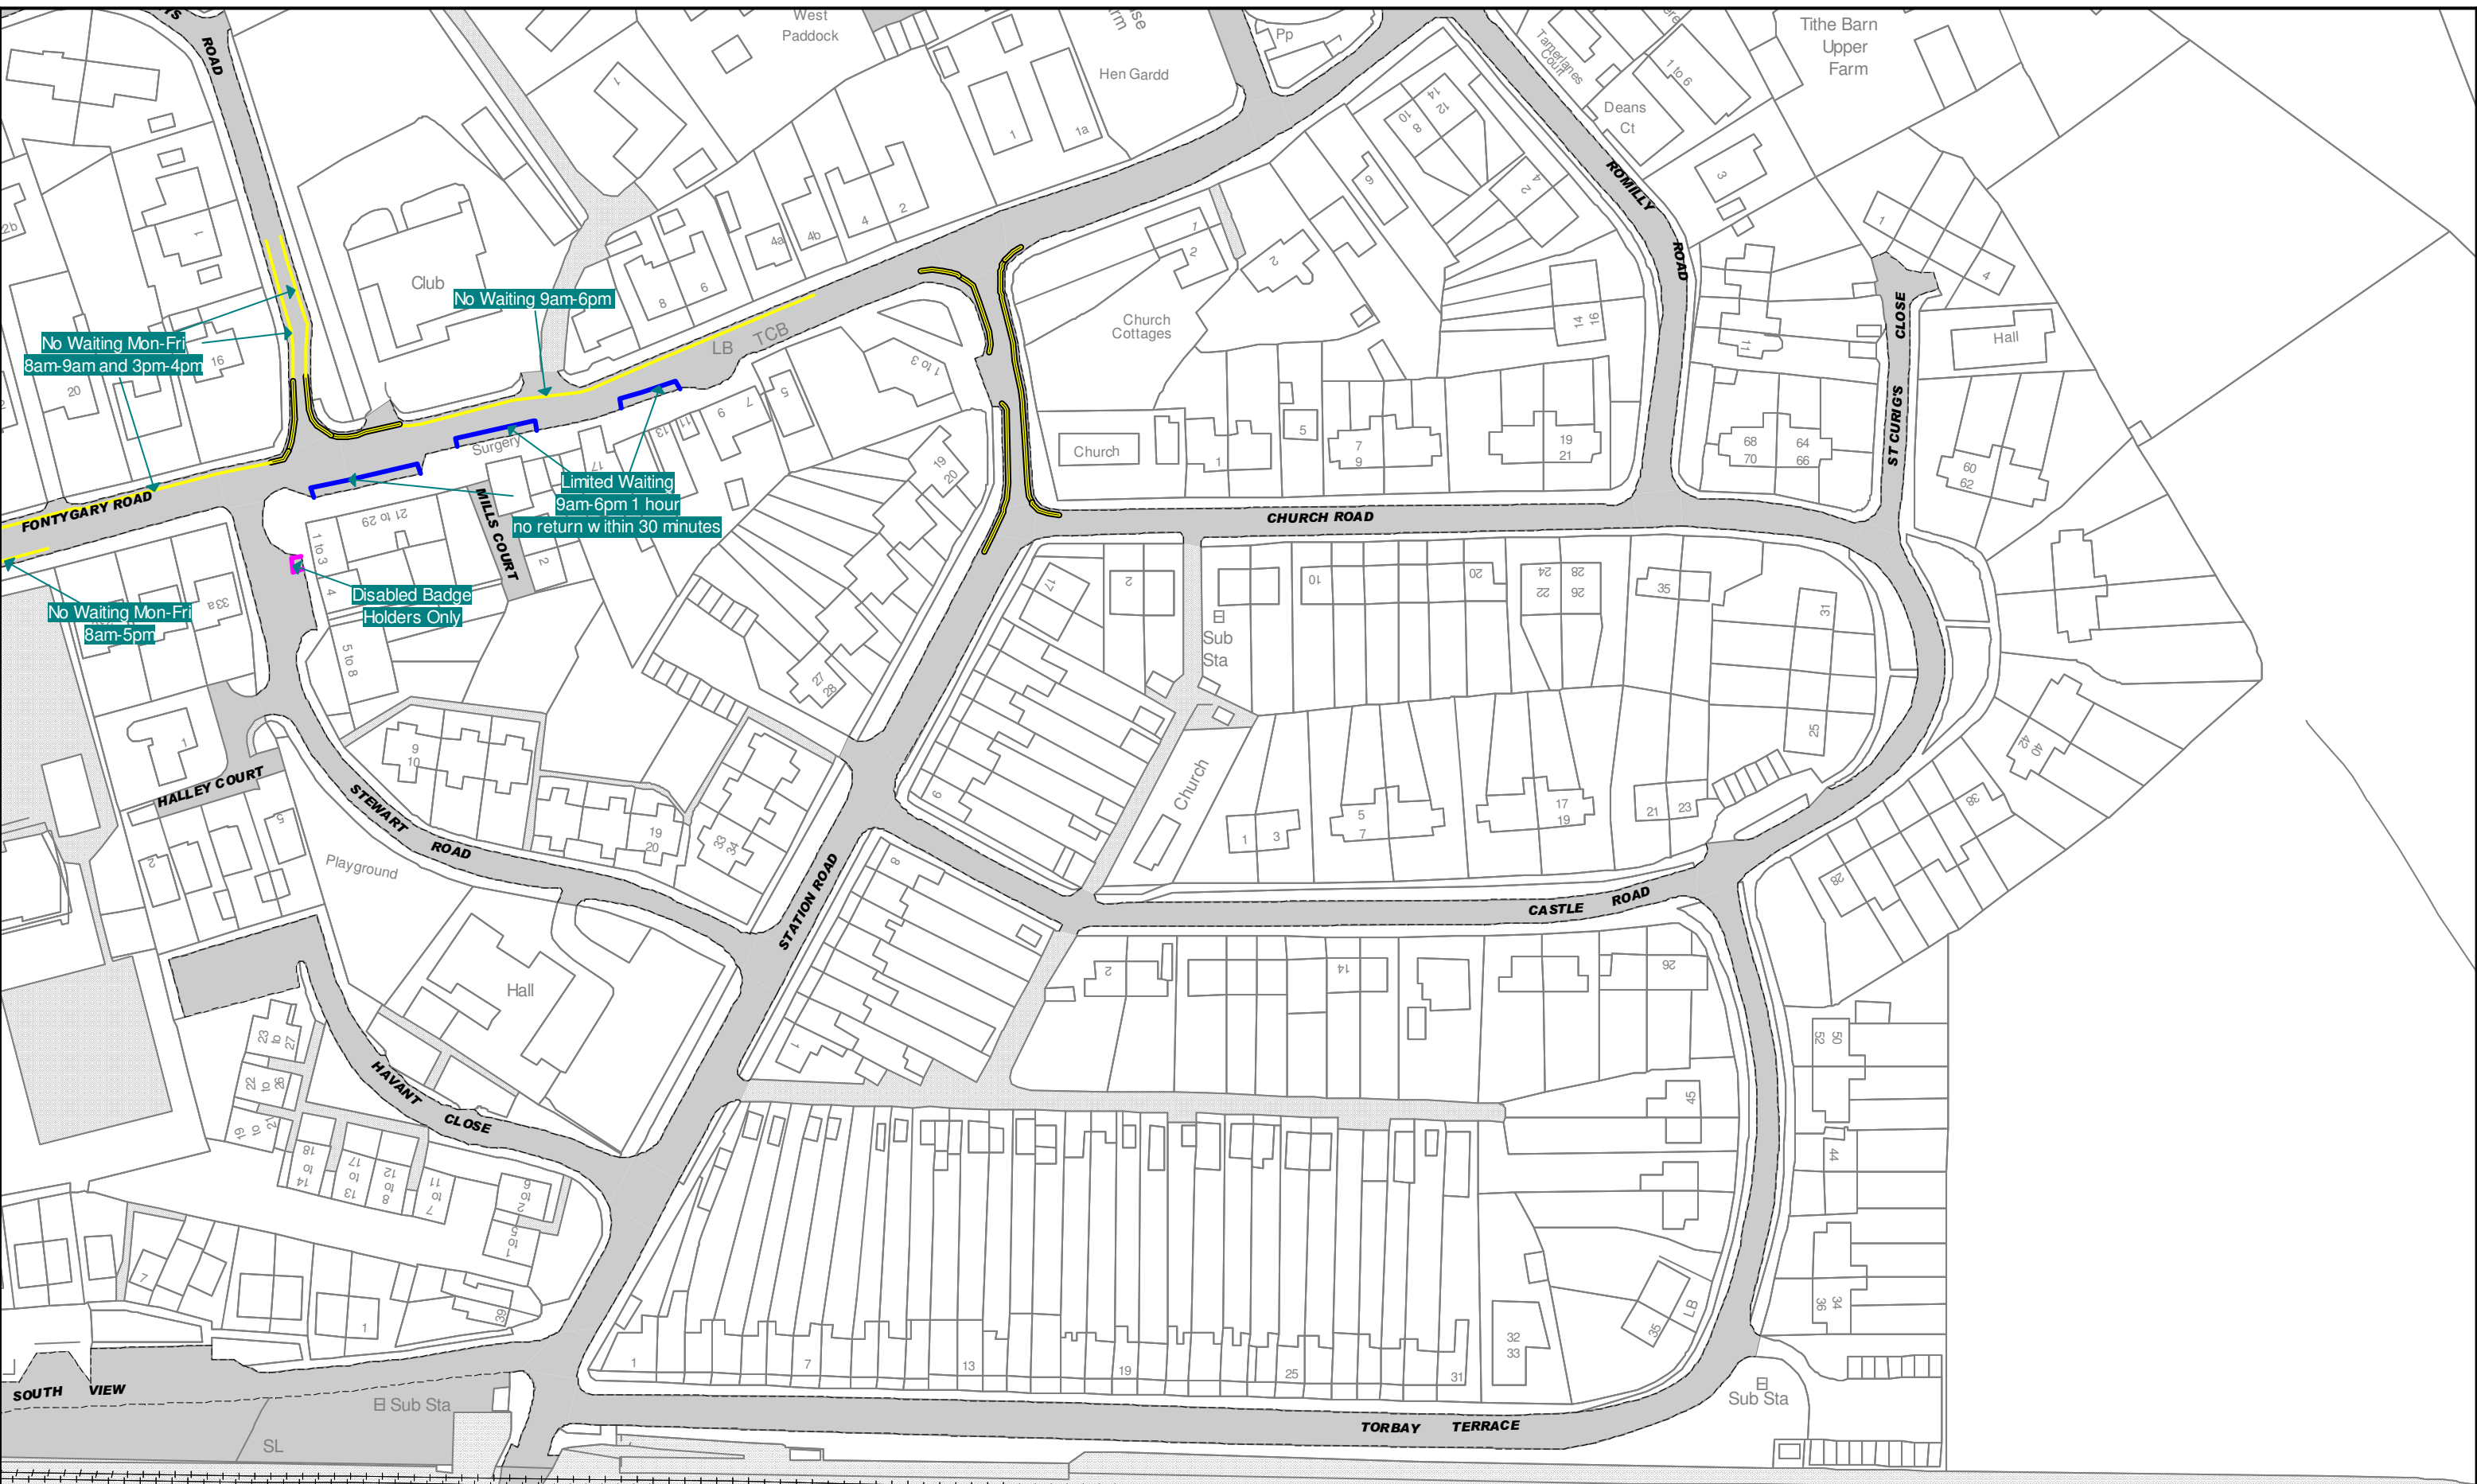

VALE of GLAMORGAN
The Vale of Glamorgan Council
The Alps
Wenvoe
CF5 6AA

Cyngor Bro Morgannwg
Yr Alpau
Gwenfo
CF5 6AA

Title: The Vale of Glamorgan Council (Prohibition and Restriction of Waiting and Loading and Parking Places) (Civil Enforcement) Order 2013

Key to TRO Restriction Types

	No Waiting At Any Time		24 Hour Clearway		Motorcycle Parking Place
	No Waiting		Limited Waiting		Loading Bay (any vehicle)
	No Loading At Any Time		Taxi Rank		Loading Bay (goods vehicle)
	No Loading		Disabled Parking Place		Police Vehicle Parking Place
	School Keep Clear		Residents Parking Place		Doctors Parking Place
			Shared Use Parking Place (Permit/LW)		Emergency Vehicles Parking Place
			Ambulance Parking Place		

W N E S

BB40

Crown copyright and database rights 2013 Ordnance Survey 100023424
Hawfaint y Goron a hawliau cronfa ddata 2013 Arolwg Ordans 100023424
Vale of Glamorgan Council
Licence No: 100023424

SCALE	1 : 1250 @ A3
DATE	01/04/2013
MAP	Tile Ref: BB41
REVISION	1