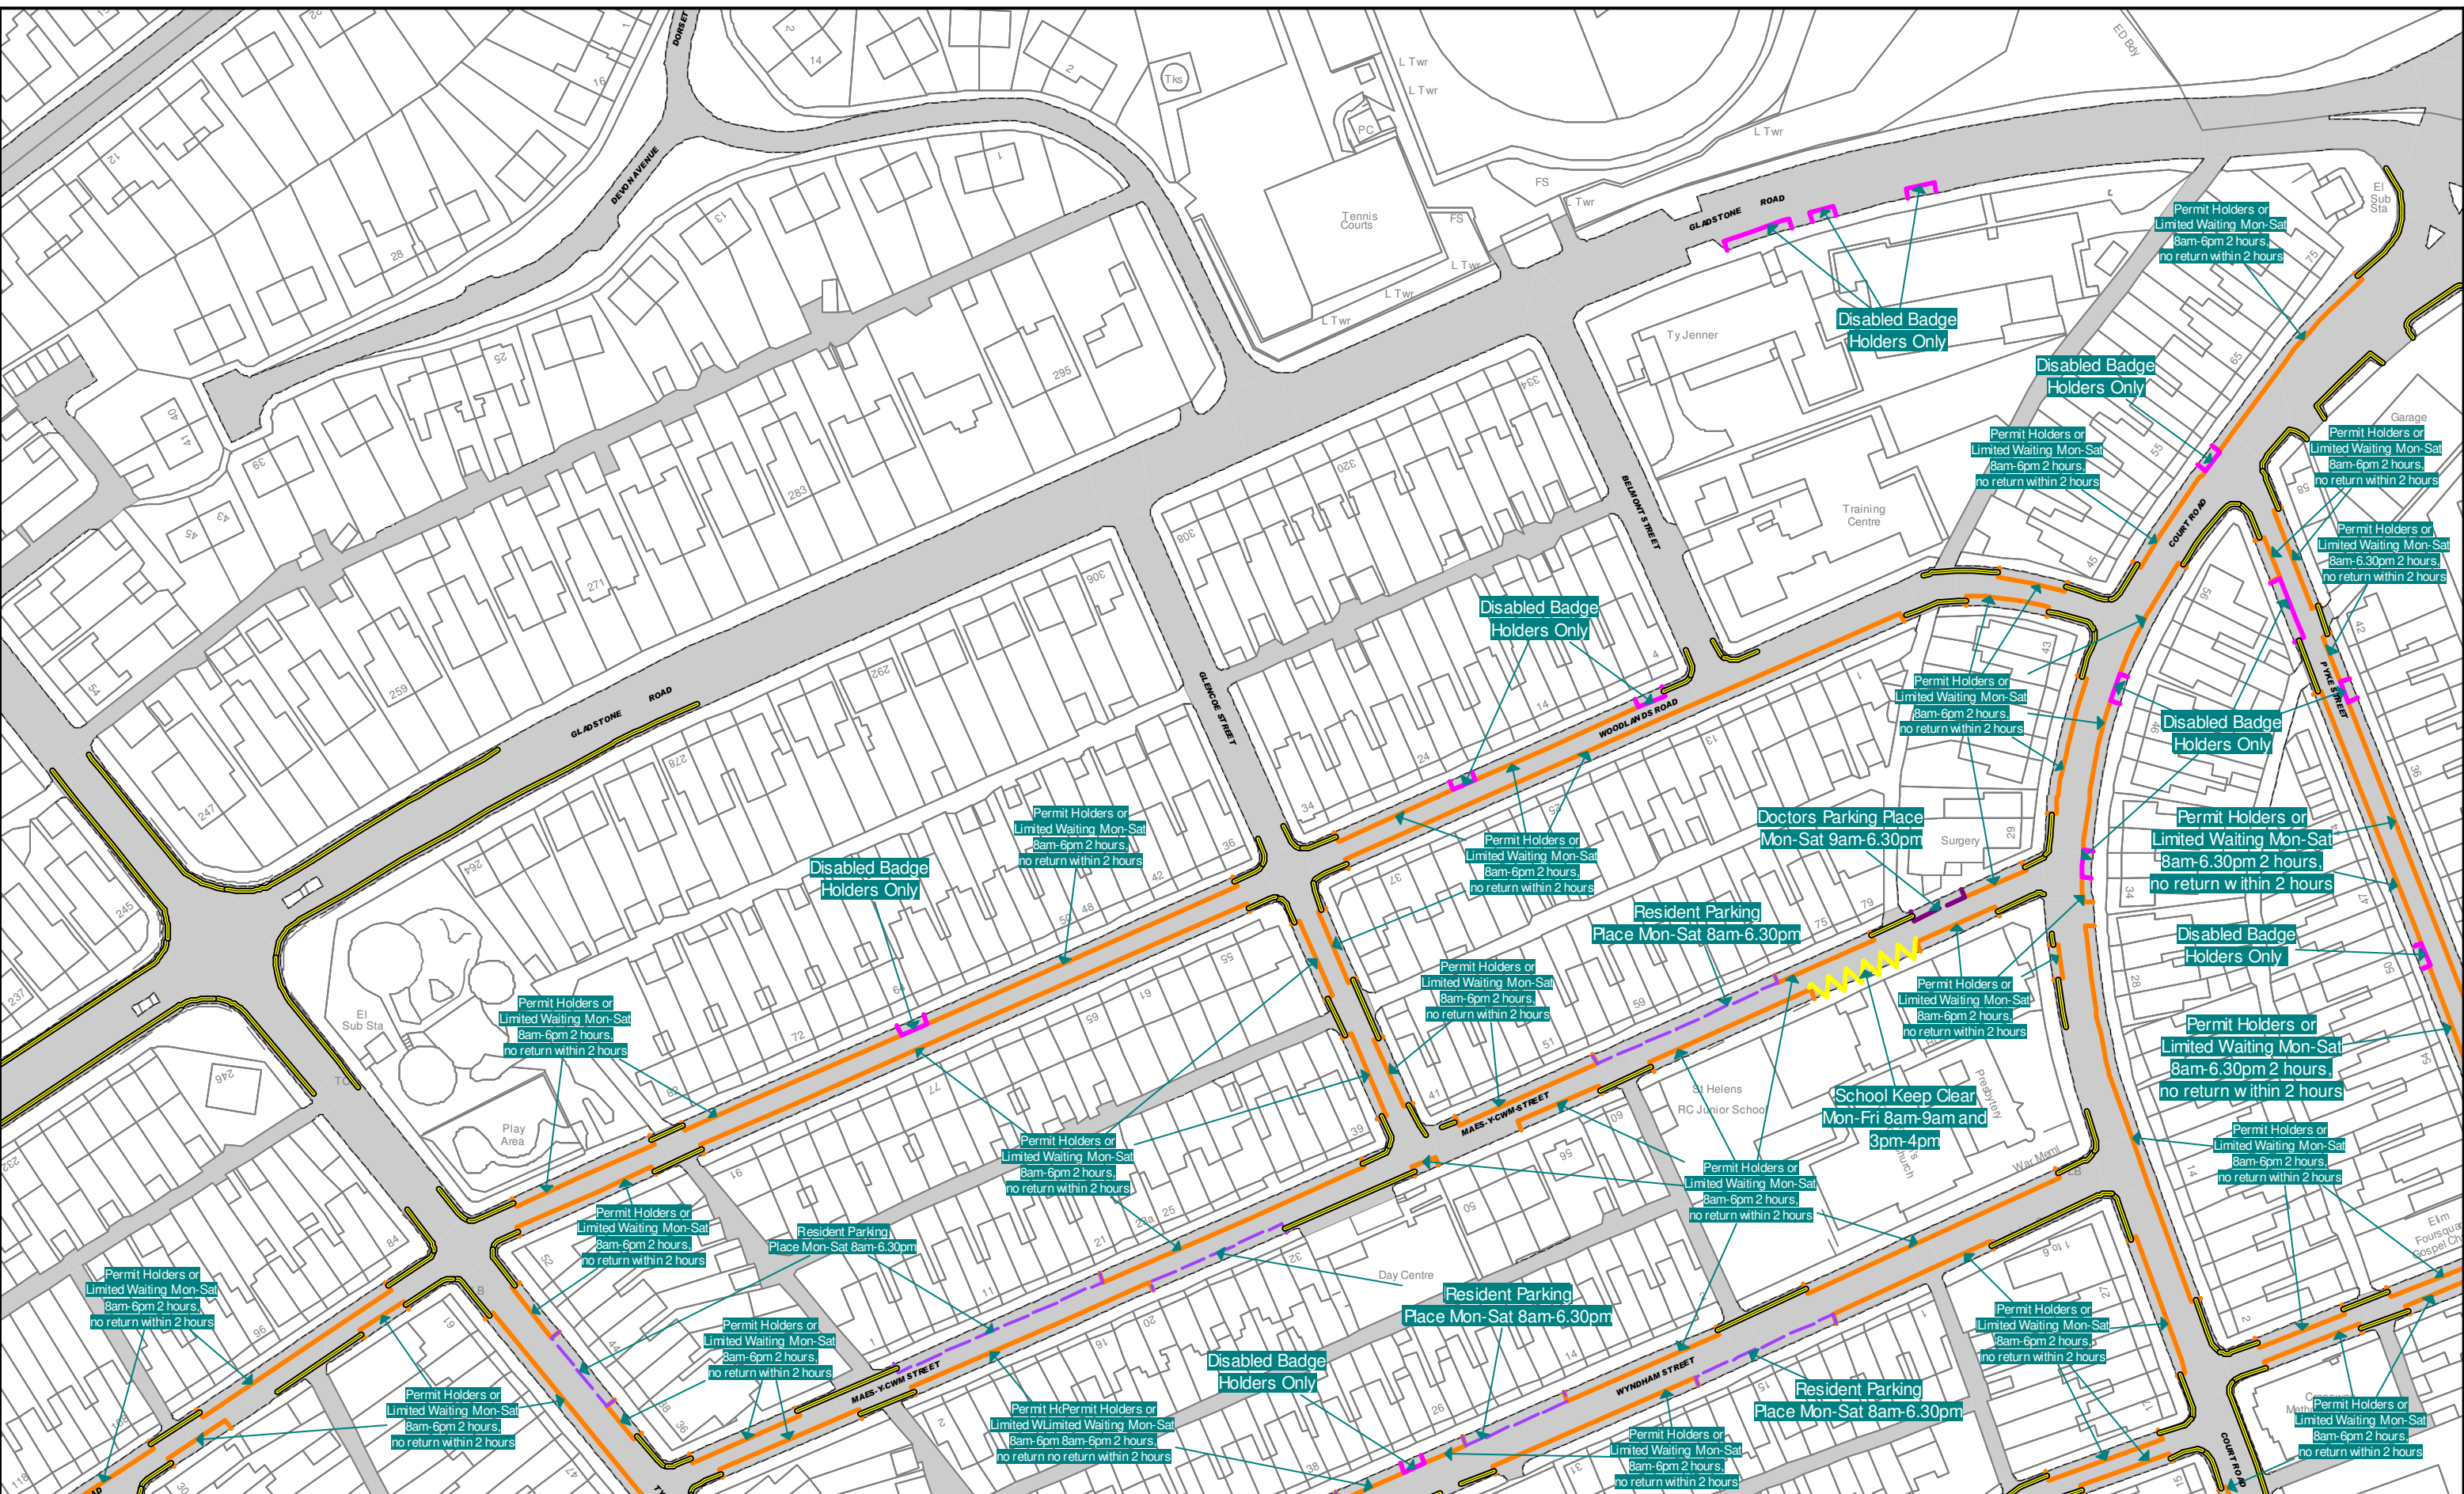

Title: The Vale of Glamorgan Council (Prohibition and Restriction of Waiting and Loading and Parking Places) (Civil Enforcement) Order 2013

Key to TRO Restriction Types

	24 Hour Clearway		Motorcycle Parking Place
	Limited Waiting		Loading Bay (any vehicle)
	No Waiting		Loading Bay (goods vehicle)
	No Loading At Any Time		Police Vehicle Parking Place
	No Loading		Residents Parking Place
	School Keep Clear		Shared Use Parking Place (Permit/LW)
			Ambulance Parking Place
			Emergency Vehicles Parking Place

Crown copyright and database rights 2013 Ordnance Survey 100023424
Hawffraint y Goron a hawliau cronfa ddata 2013 Arolwg Ordnans 100023424
Vale of Glamorgan Council
Licence No: 100023424

SCALE	1 : 1250 @ A3
DATE	01/04/2013
MAP	Tile Ref: AU52
REVISION	1

The Vale of Glamorgan Council
The Alps
Wenvoe
CF5 6AA

Cyngor Bro Morgannwg
Yr Alpau
Gwentu
CF5 6AA