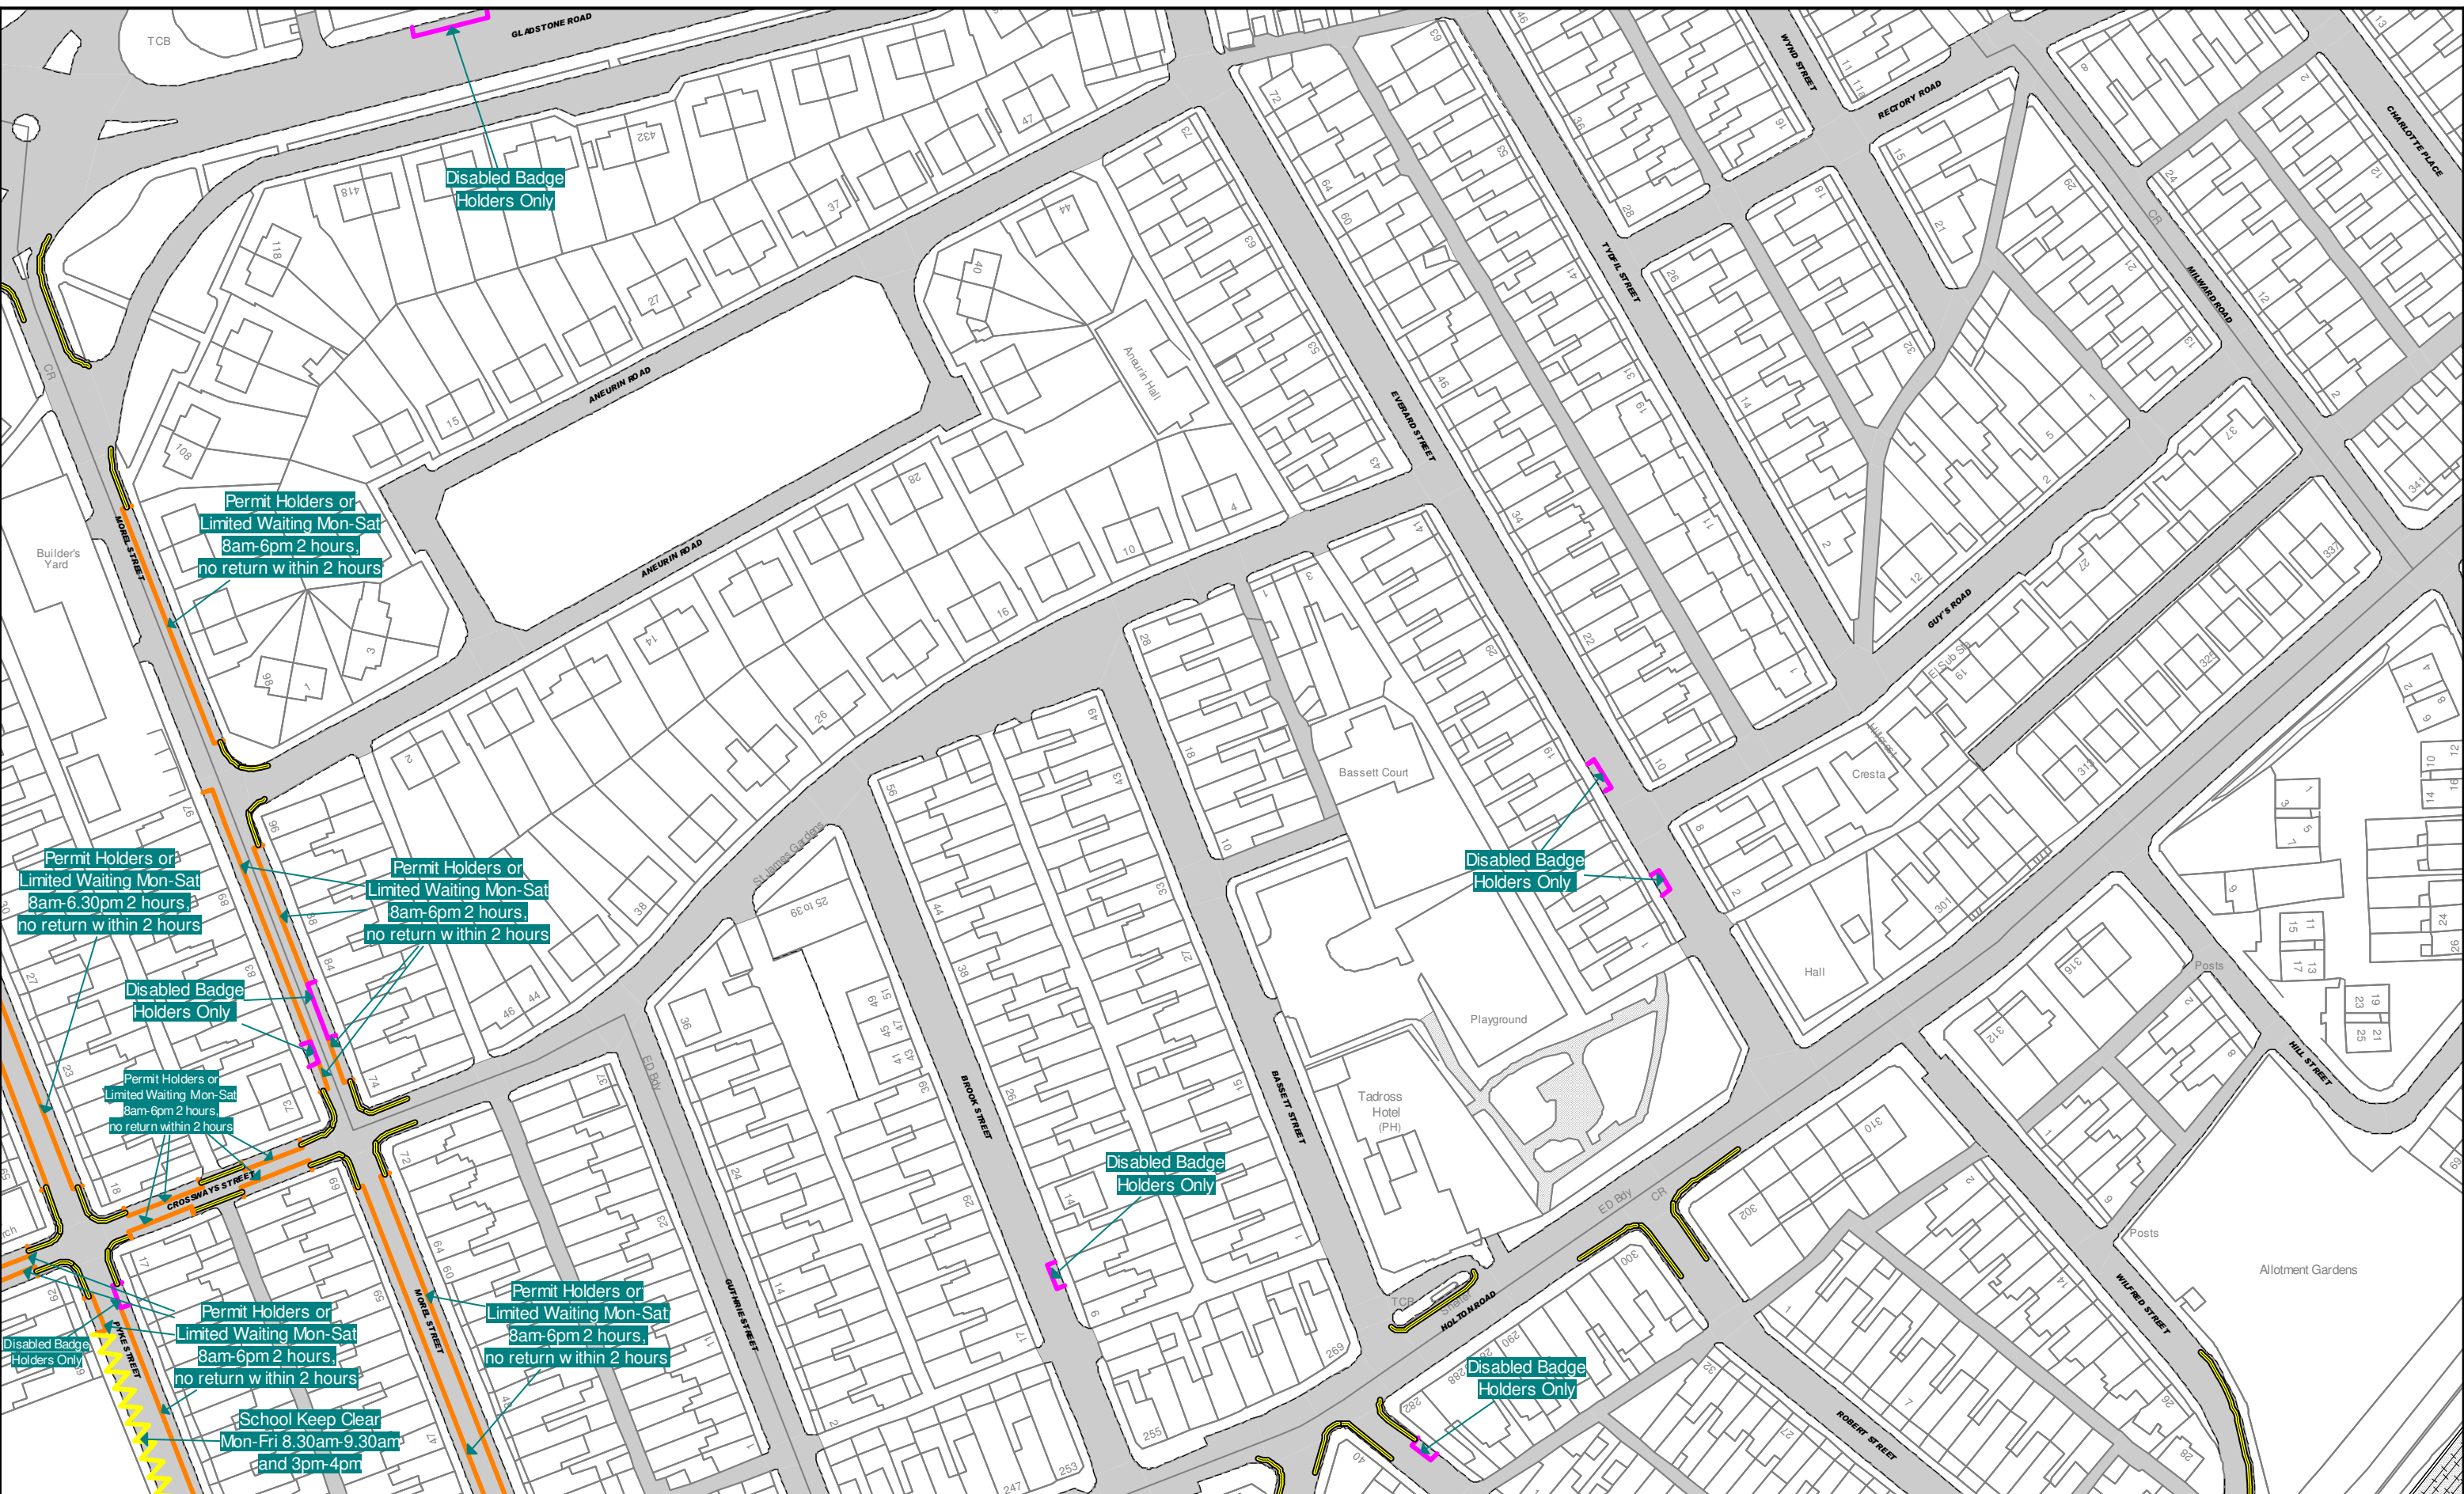

Title: The Vale of Glamorgan Council (Prohibition and Restriction of Waiting and Loading and Parking Places) (Civil Enforcement) Order 2013

Key to TRO Restriction Types	
	24 Hour Clearway
	Limited Waiting
	Disabled Parking Place
	No Waiting
	Taxi Rank
	Residents Parking Place
	No Loading At Any Time
	Shared Use Parking Place (Permit/LW)
	No Loading
	School Keep Clear
	Ambulance Parking Place
	Motorcycle Parking Place
	Loading Bay (any vehicle)
	Loading Bay (goods vehicle)
	Police Vehicle Parking Place
	Doctors Parking Place
	Emergency Vehicles Parking Place

AT53
AU52
AV53

Crown copyright and database rights 2013 Ordnance Survey 100023424
Hawfrait y Goron a hawliau cronfa ddata 2013 Arolwg Ordans 100023424
Vale of Glamorgan Council
Licence No: 100023424

VALE of GLAMORGAN
The Vale of Glamorgan Council
The Alps
Wenvoe
CF5 6AA

Cyngor Bro Morgannwg
Yr Alpau
Gwentu
CF5 6AA

SCALE	1 : 1250 @ A3
DATE	01/04/2013
MAP	Tile Ref: AU53
REVISION	1