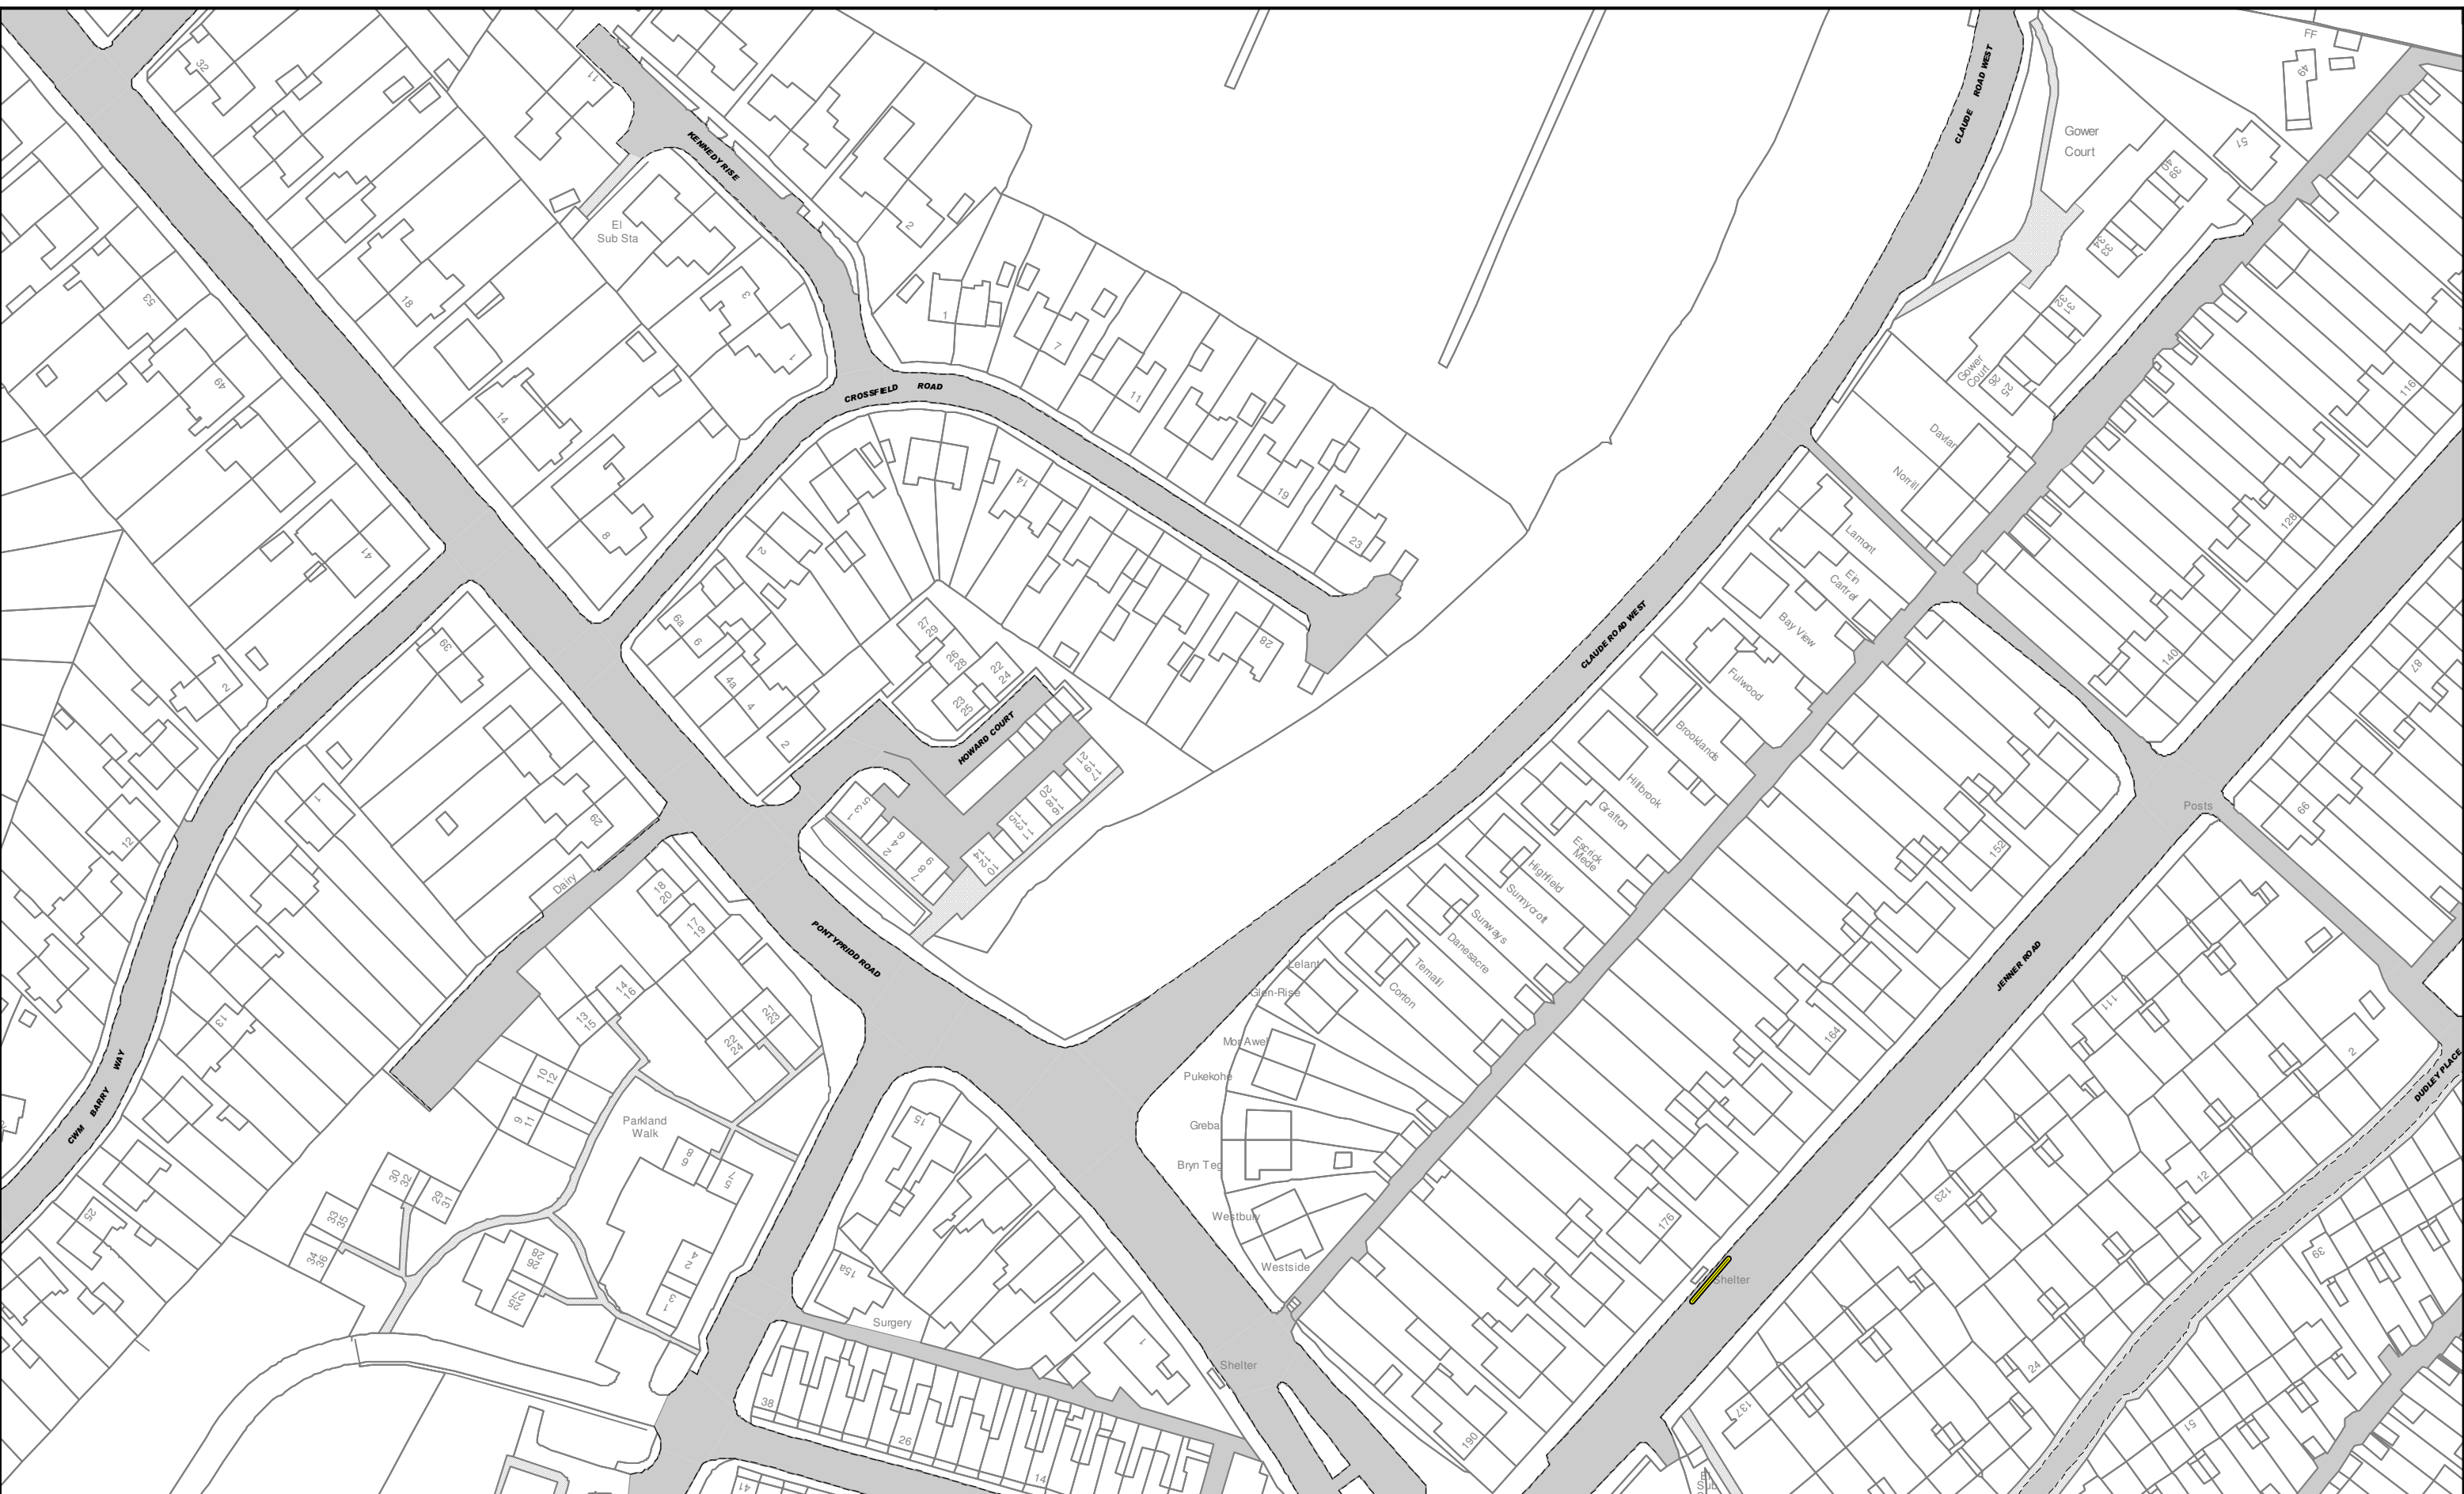

<b>SCALE</b>	1 : 1250 @ A3
<b>DATE</b>	01/04/2013
<b>MAP</b>	Tile Ref: AW32
<b>REVISION</b>	1

Title: The Vale of Glamorgan Council (Prohibition and Restriction of Waiting and Loading and Parking Places) (Civil Enforcement) Order 2013