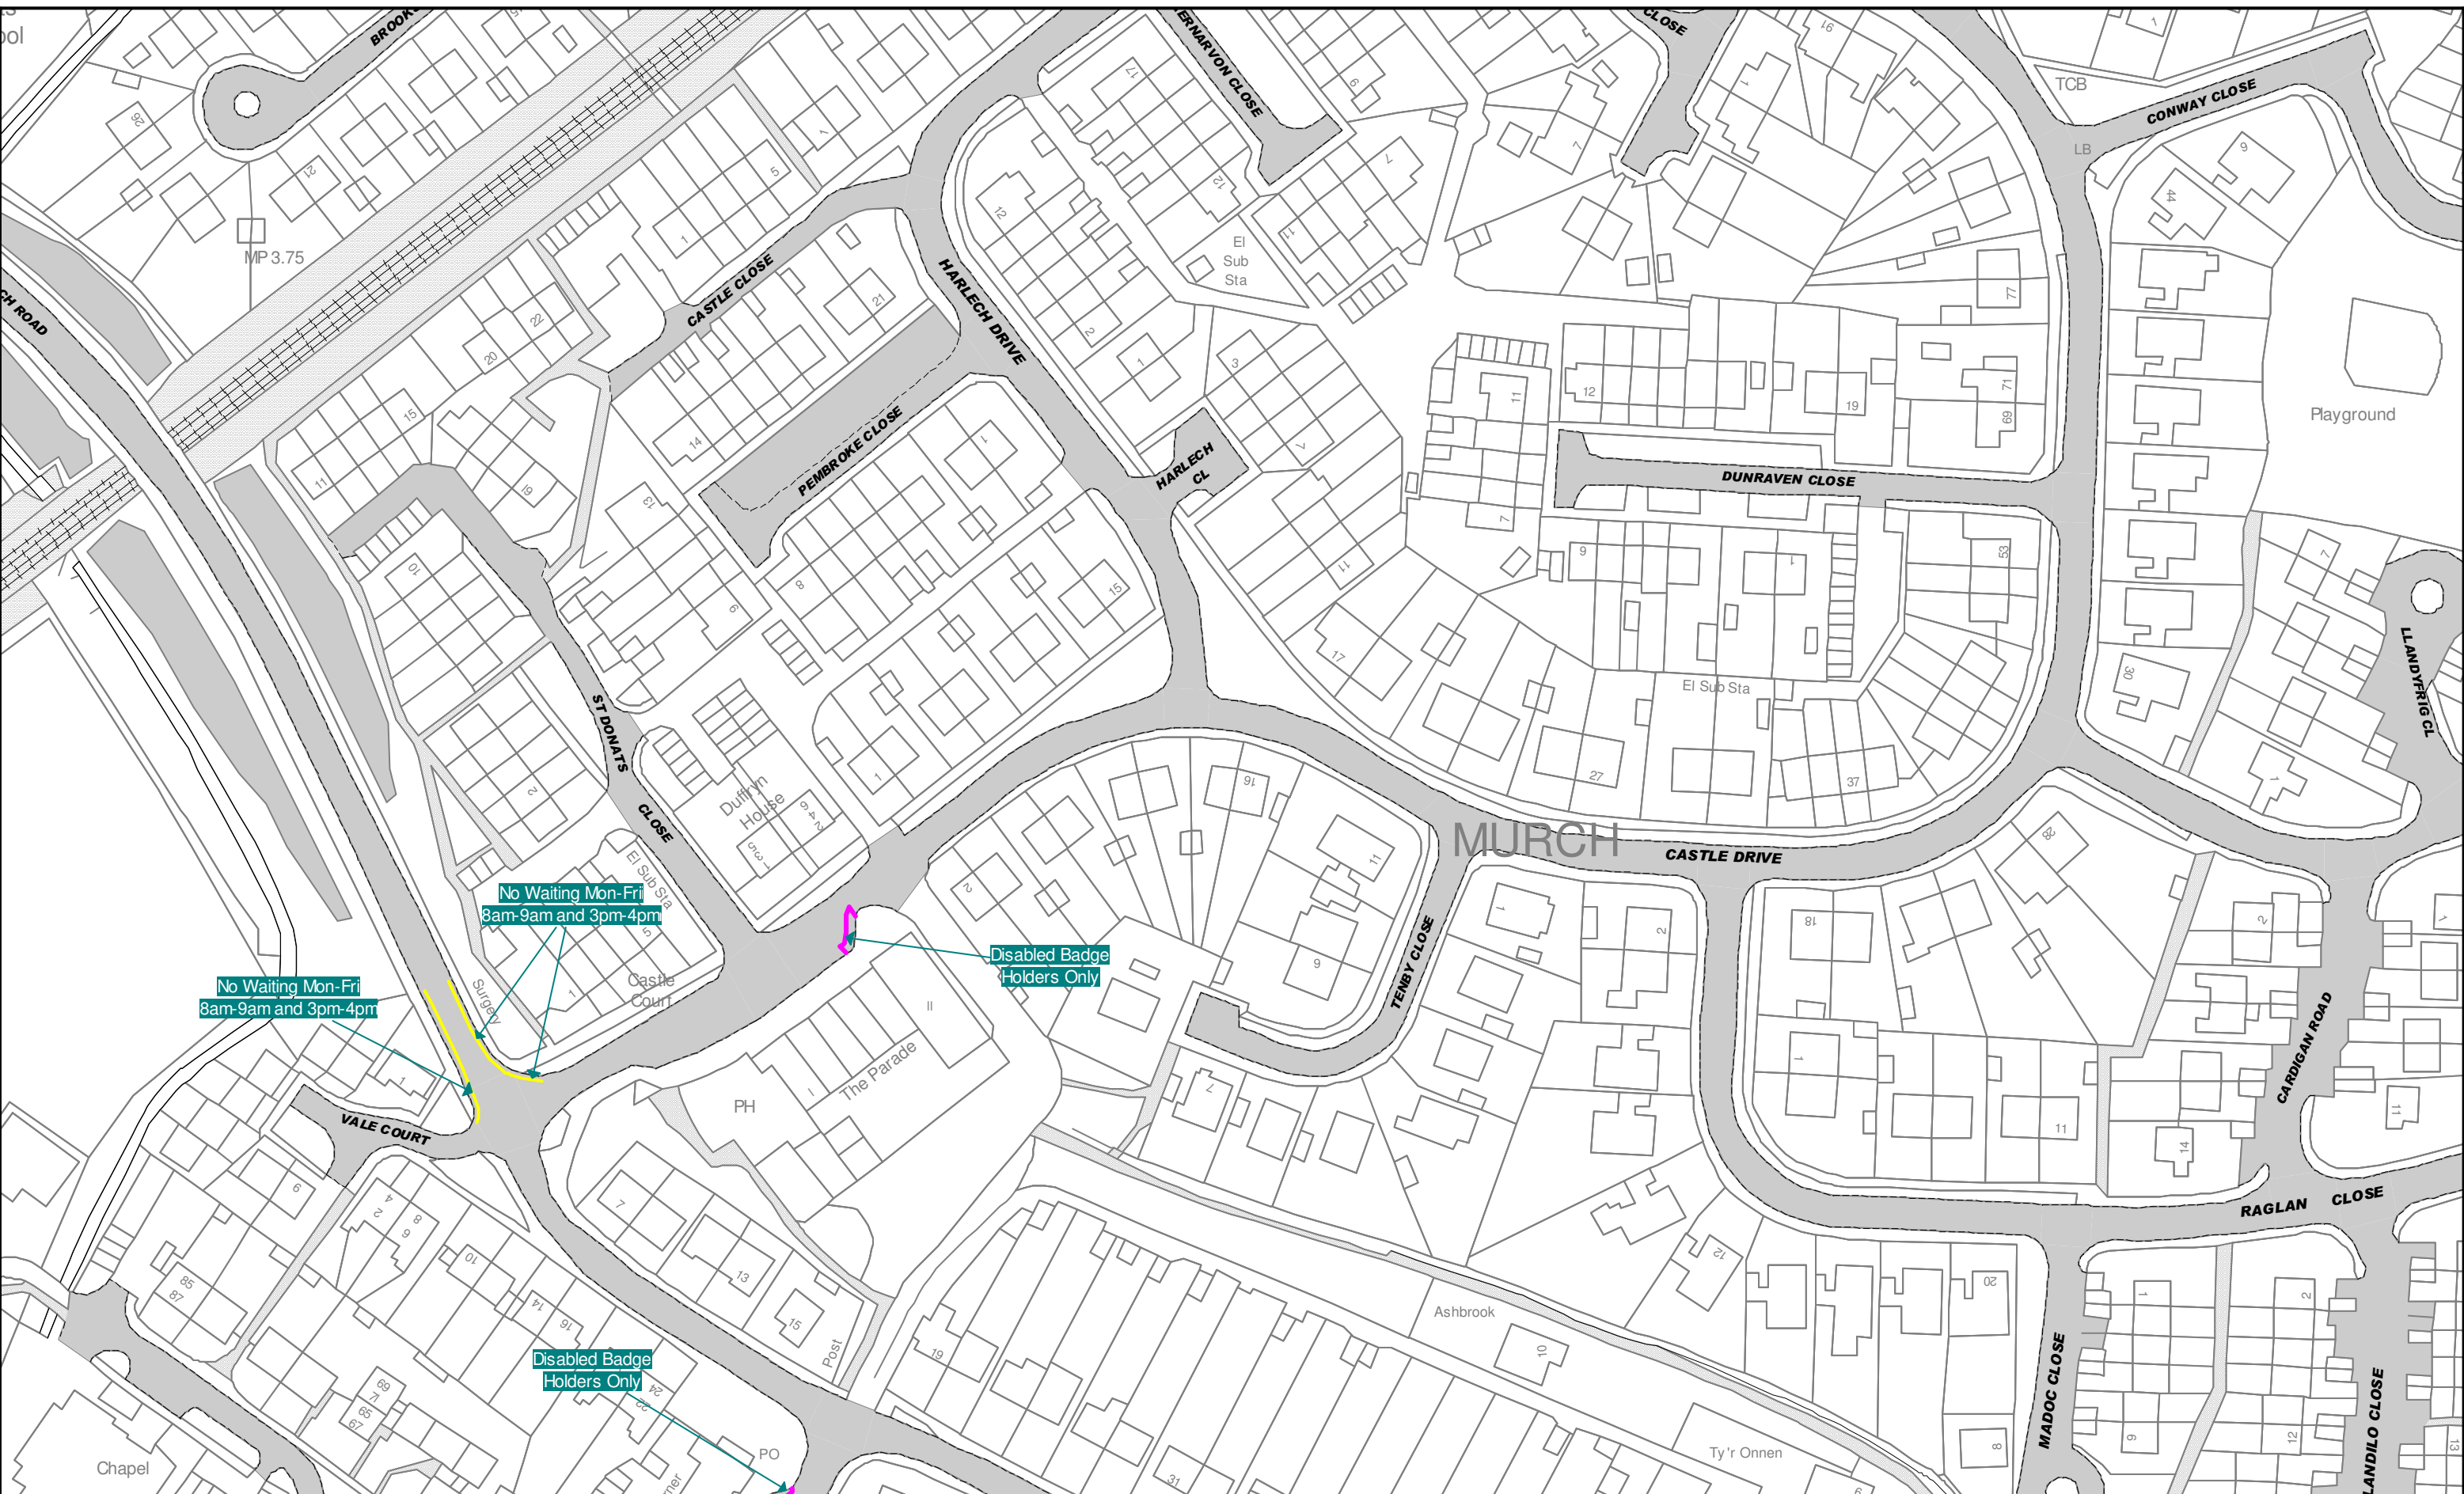

The Vale of Glamorgan Council
The Alps
Wenvoe
CF5 6AA

Cyngor Bro Morgannwg
Yr Alpau
Gwentu
CF5 6AA

Title: The Vale of Glamorgan Council (Prohibition and Restriction of Waiting and Loading and Parking Places) (Civil Enforcement) Order 2013

Key to TRO Restriction Types	
	No Waiting At Any Time
	No Waiting
	No Loading At Any Time
	No Loading
	School Keep Clear
	24 Hour Clearway
	Limited Waiting
	Taxi Rank
	Disabled Parking Place
	Residents Parking Place
	Shared Use Parking Place (Permit/LW)
	Ambulance Parking Place
	Motorcycle Parking Place
	Loading Bay (any vehicle)
	Loading Bay (goods vehicle)
	Police Vehicle Parking Place
	Doctors Parking Place
	Emergency Vehicles Parking Place

Crown copyright and database rights 2013 Ordnance Survey 100023424
Hawfaint y Goron a hawliau cronfa ddata 2013 Arolwg Ordans 100023424
Vale of Glamorgan Council
Licence No: 100023424

SCALE	1 : 1250 @ A3
DATE	01/04/2013
MAP	Tile Ref: AL60
REVISION	1