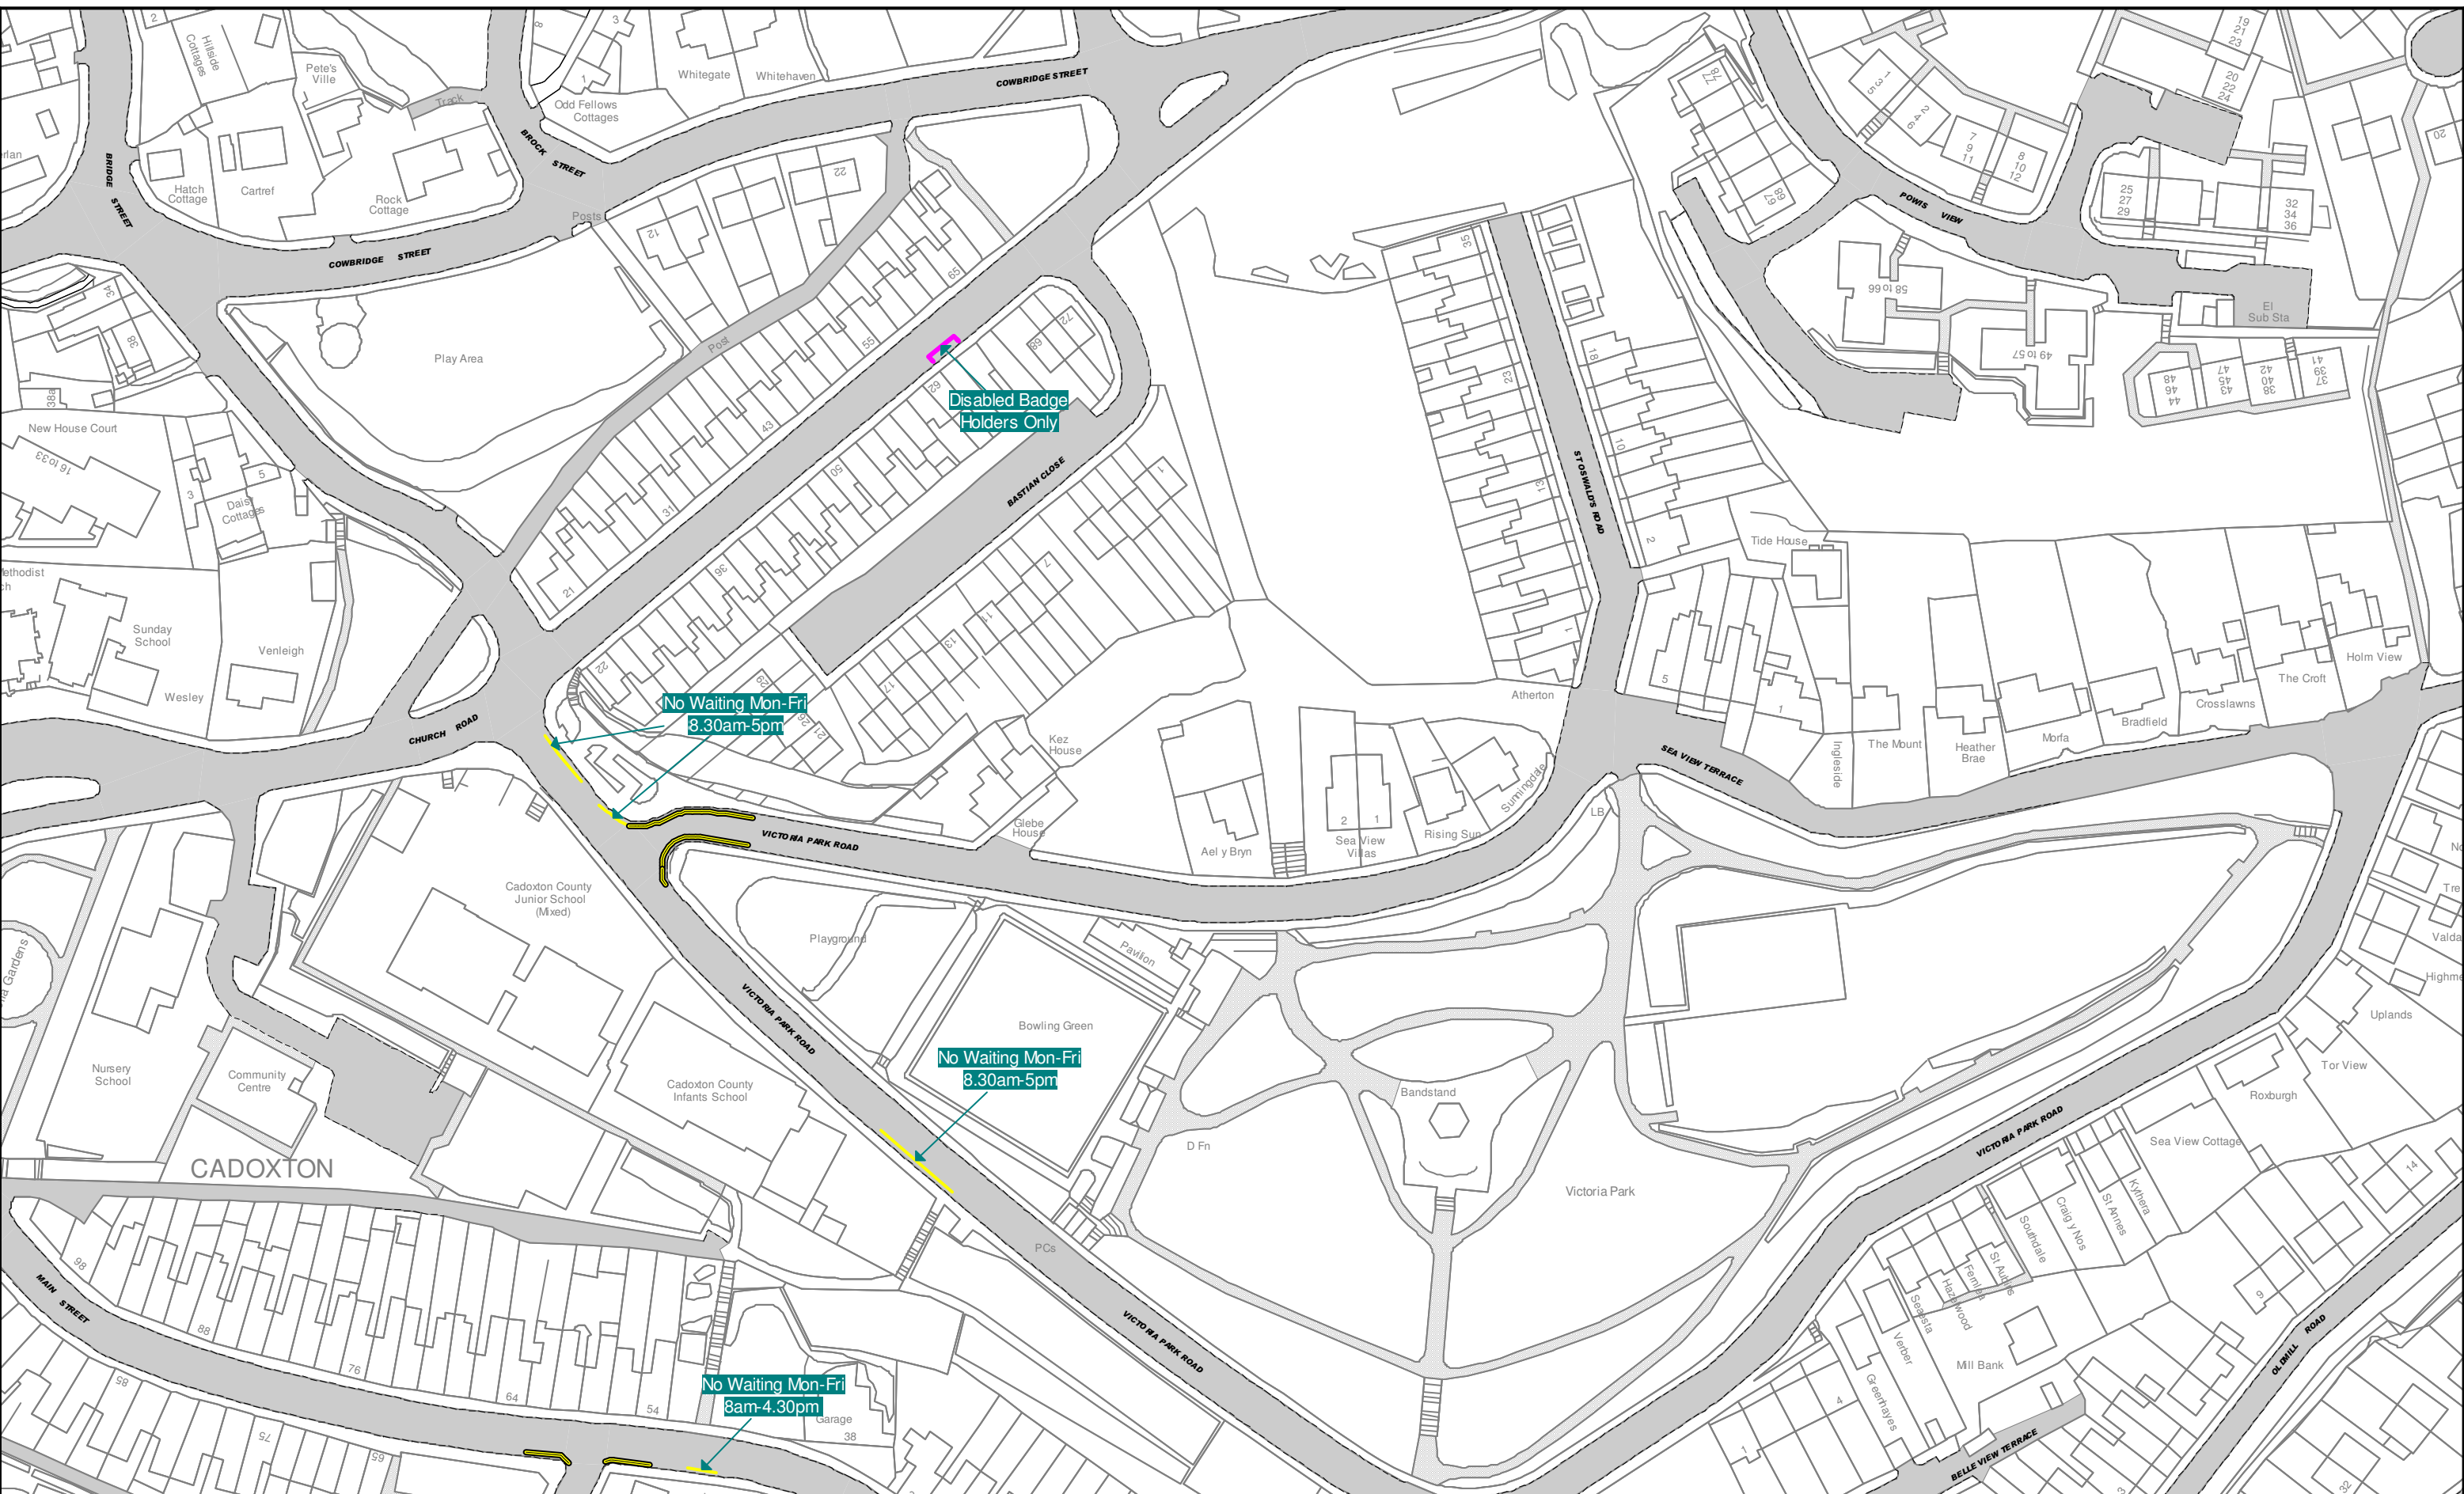

The Vale of Glamorgan Council
The Alps
Wenvoe
CF5 6AA

Cyngor Bro Morgannwg
Yr Alpau
Gwenfo
CF5 6AA

Title: The Vale of Glamorgan Council (Prohibition and Restriction of Waiting and Loading and Parking Places) (Civil Enforcement) Order 2013

Key to TRO Restriction Types

	No Waiting At Any Time		24 Hour Clearway		Motorcycle Parking Place
	No Waiting		Limited Waiting		Loading Bay (any vehicle)
	No Loading At Any Time		Taxi Rank		Loading Bay (goods vehicle)
	No Loading		Disabled Parking Place		Police Vehicle Parking Place
	School Keep Clear		Residents Parking Place		Doctors Parking Place
			Shared Use Parking Place (Permit/LW)		Emergency Vehicles Parking Place
			Ambulance Parking Place		

Crown copyright and database rights 2013 Ordnance Survey 100023424
Hawffraint y Goron a hawliau cronfa ddata 2013 Arolwg Ordans 100023424
Vale of Glamorgan Council
Licence No: 100023424

SCALE	1 : 1250 @ A3
DATE	01/04/2013
MAP	Tile Ref: AS54
REVISION	1