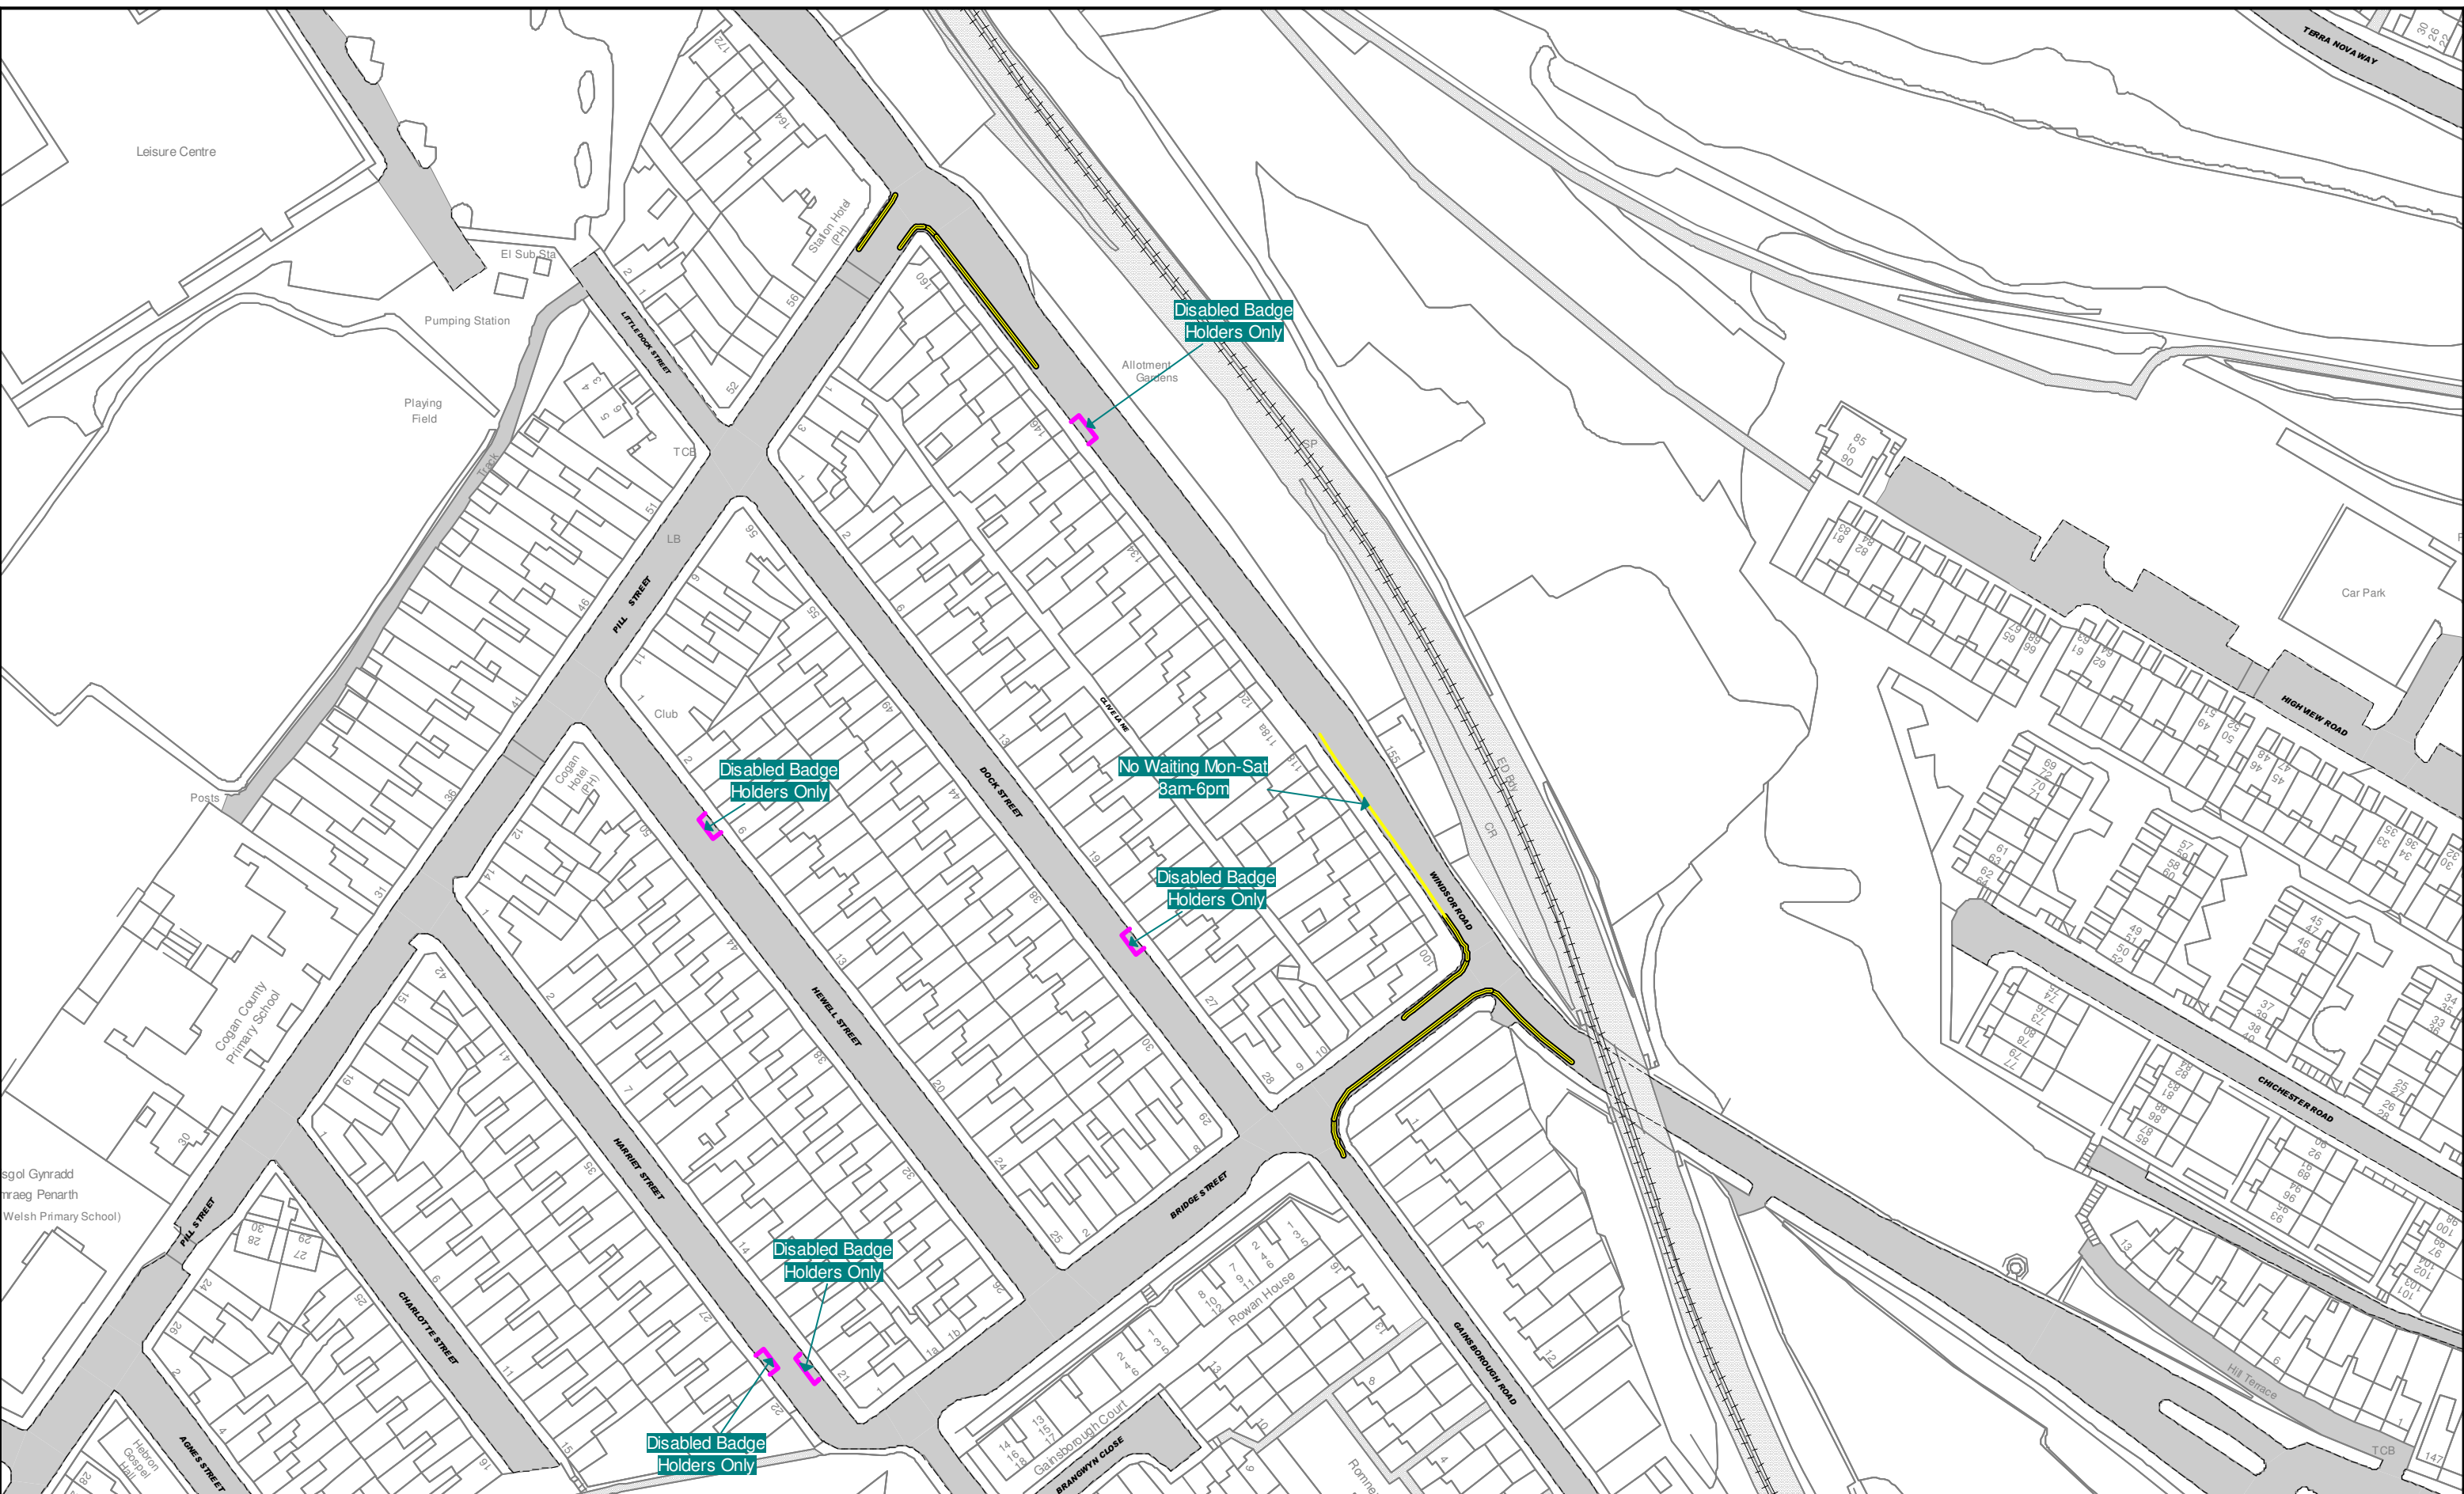

The Vale of Glamorgan Council
The Alps
Wenvoe
CF5 6AA

Cyngor Bro Morgannwg
Yr Alpau
Gwent
CF5 6AA

Title: The Vale of Glamorgan Council (Prohibition and Restriction of Waiting and Loading and Parking Places) (Civil Enforcement) Order 2013

Key to TRO Restriction Types

	No Waiting At Any Time		24 Hour Clearway		Motorcycle Parking Place
	No Waiting		Limited Waiting		Loading Bay (any vehicle)
	No Loading At Any Time		Taxi Rank		Loading Bay (goods vehicle)
	No Loading		Disabled Parking Place		Police Vehicle Parking Place
	School Keep Clear		Residents Parking Place		Doctors Parking Place
			Shared Use Parking Place (Permit/LW)		Emergency Vehicles Parking Place
			Ambulance Parking Place		

W N E S

AH63
AI64
AJ63

Crown copyright and database rights 2013 Ordnance Survey 100023424
Hawfaint y Goron a hawliau cronfa ddata 2013 Arolwg Ordans 100023424
Vale of Glamorgan Council
Licence No: 100023424

SCALE	1 : 1250 @ A3
DATE	01/04/2013
MAP	Tile Ref: AI63
REVISION	1