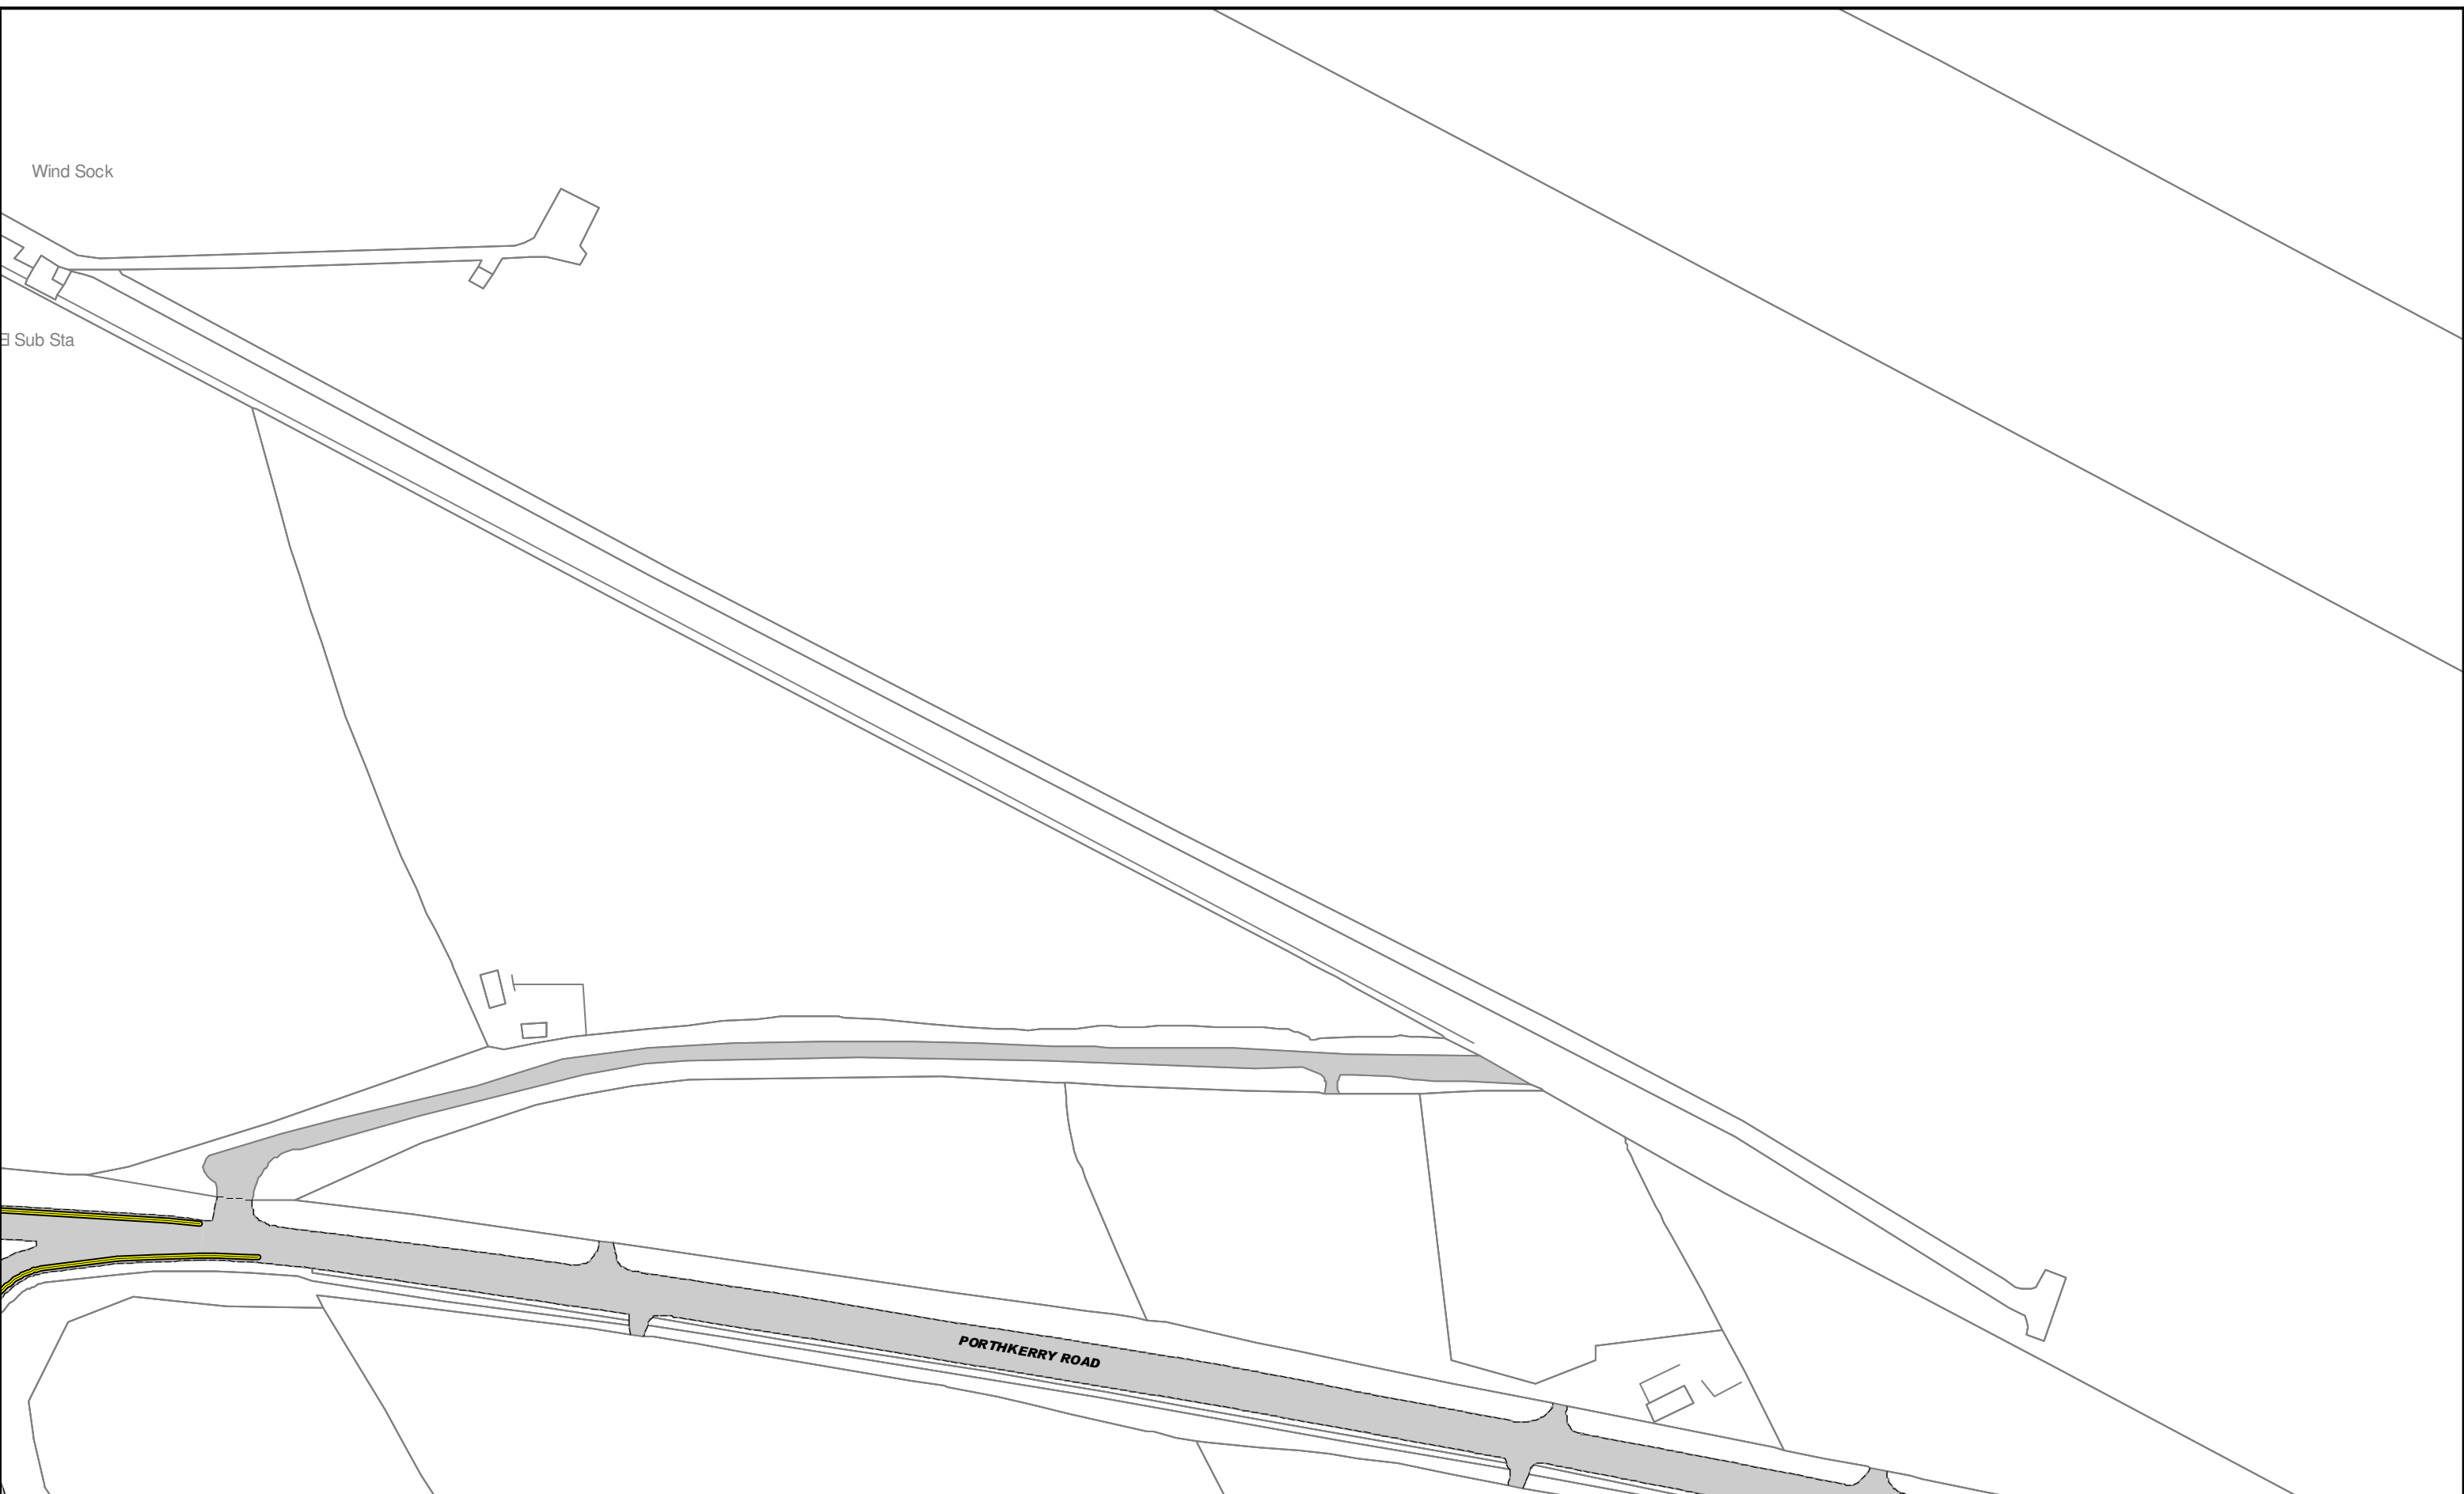

VALE of GLAMORGAN
The Vale of Glamorgan Council
The Alps
Wenvoe
CF5 6AA

Cyngor Bro Morgannwg
Yr Alpau
Gwentu
CF5 6AA

Title: The Vale of Glamorgan Council (Prohibition and Restriction of Waiting and Loading and Parking Places) (Civil Enforcement) Order 2013

Key to TRO Restriction Types

	No Waiting At Any Time		24 Hour Clearway		Motorcycle Parking Place
	No Waiting		Limited Waiting		Loading Bay (any vehicle)
	No Loading At Any Time		Taxi Rank		Loading Bay (goods vehicle)
	No Loading		Disabled Parking Place		Police Vehicle Parking Place
	School Keep Clear		Residents Parking Place		Doctors Parking Place
			Shared Use Parking Place (Permit/LW)		Emergency Vehicles Parking Place
			Ambulance Parking Place		

Compass rose showing North (N), South (S), East (E), and West (W).

Scale indicator: **BA42** and **BA44** with arrows pointing left and right.

Crown copyright and database rights 2013 Ordnance Survey 100023424
Hawfraint y Goron a hawliau cronfa ddata 2013 Arolwg Ordnans 100023424
Vale of Glamorgan Council
Licence No: 100023424

SCALE	1 : 1250 @ A3
DATE	01/04/2013
MAP	Tile Ref: BA43
REVISION	1