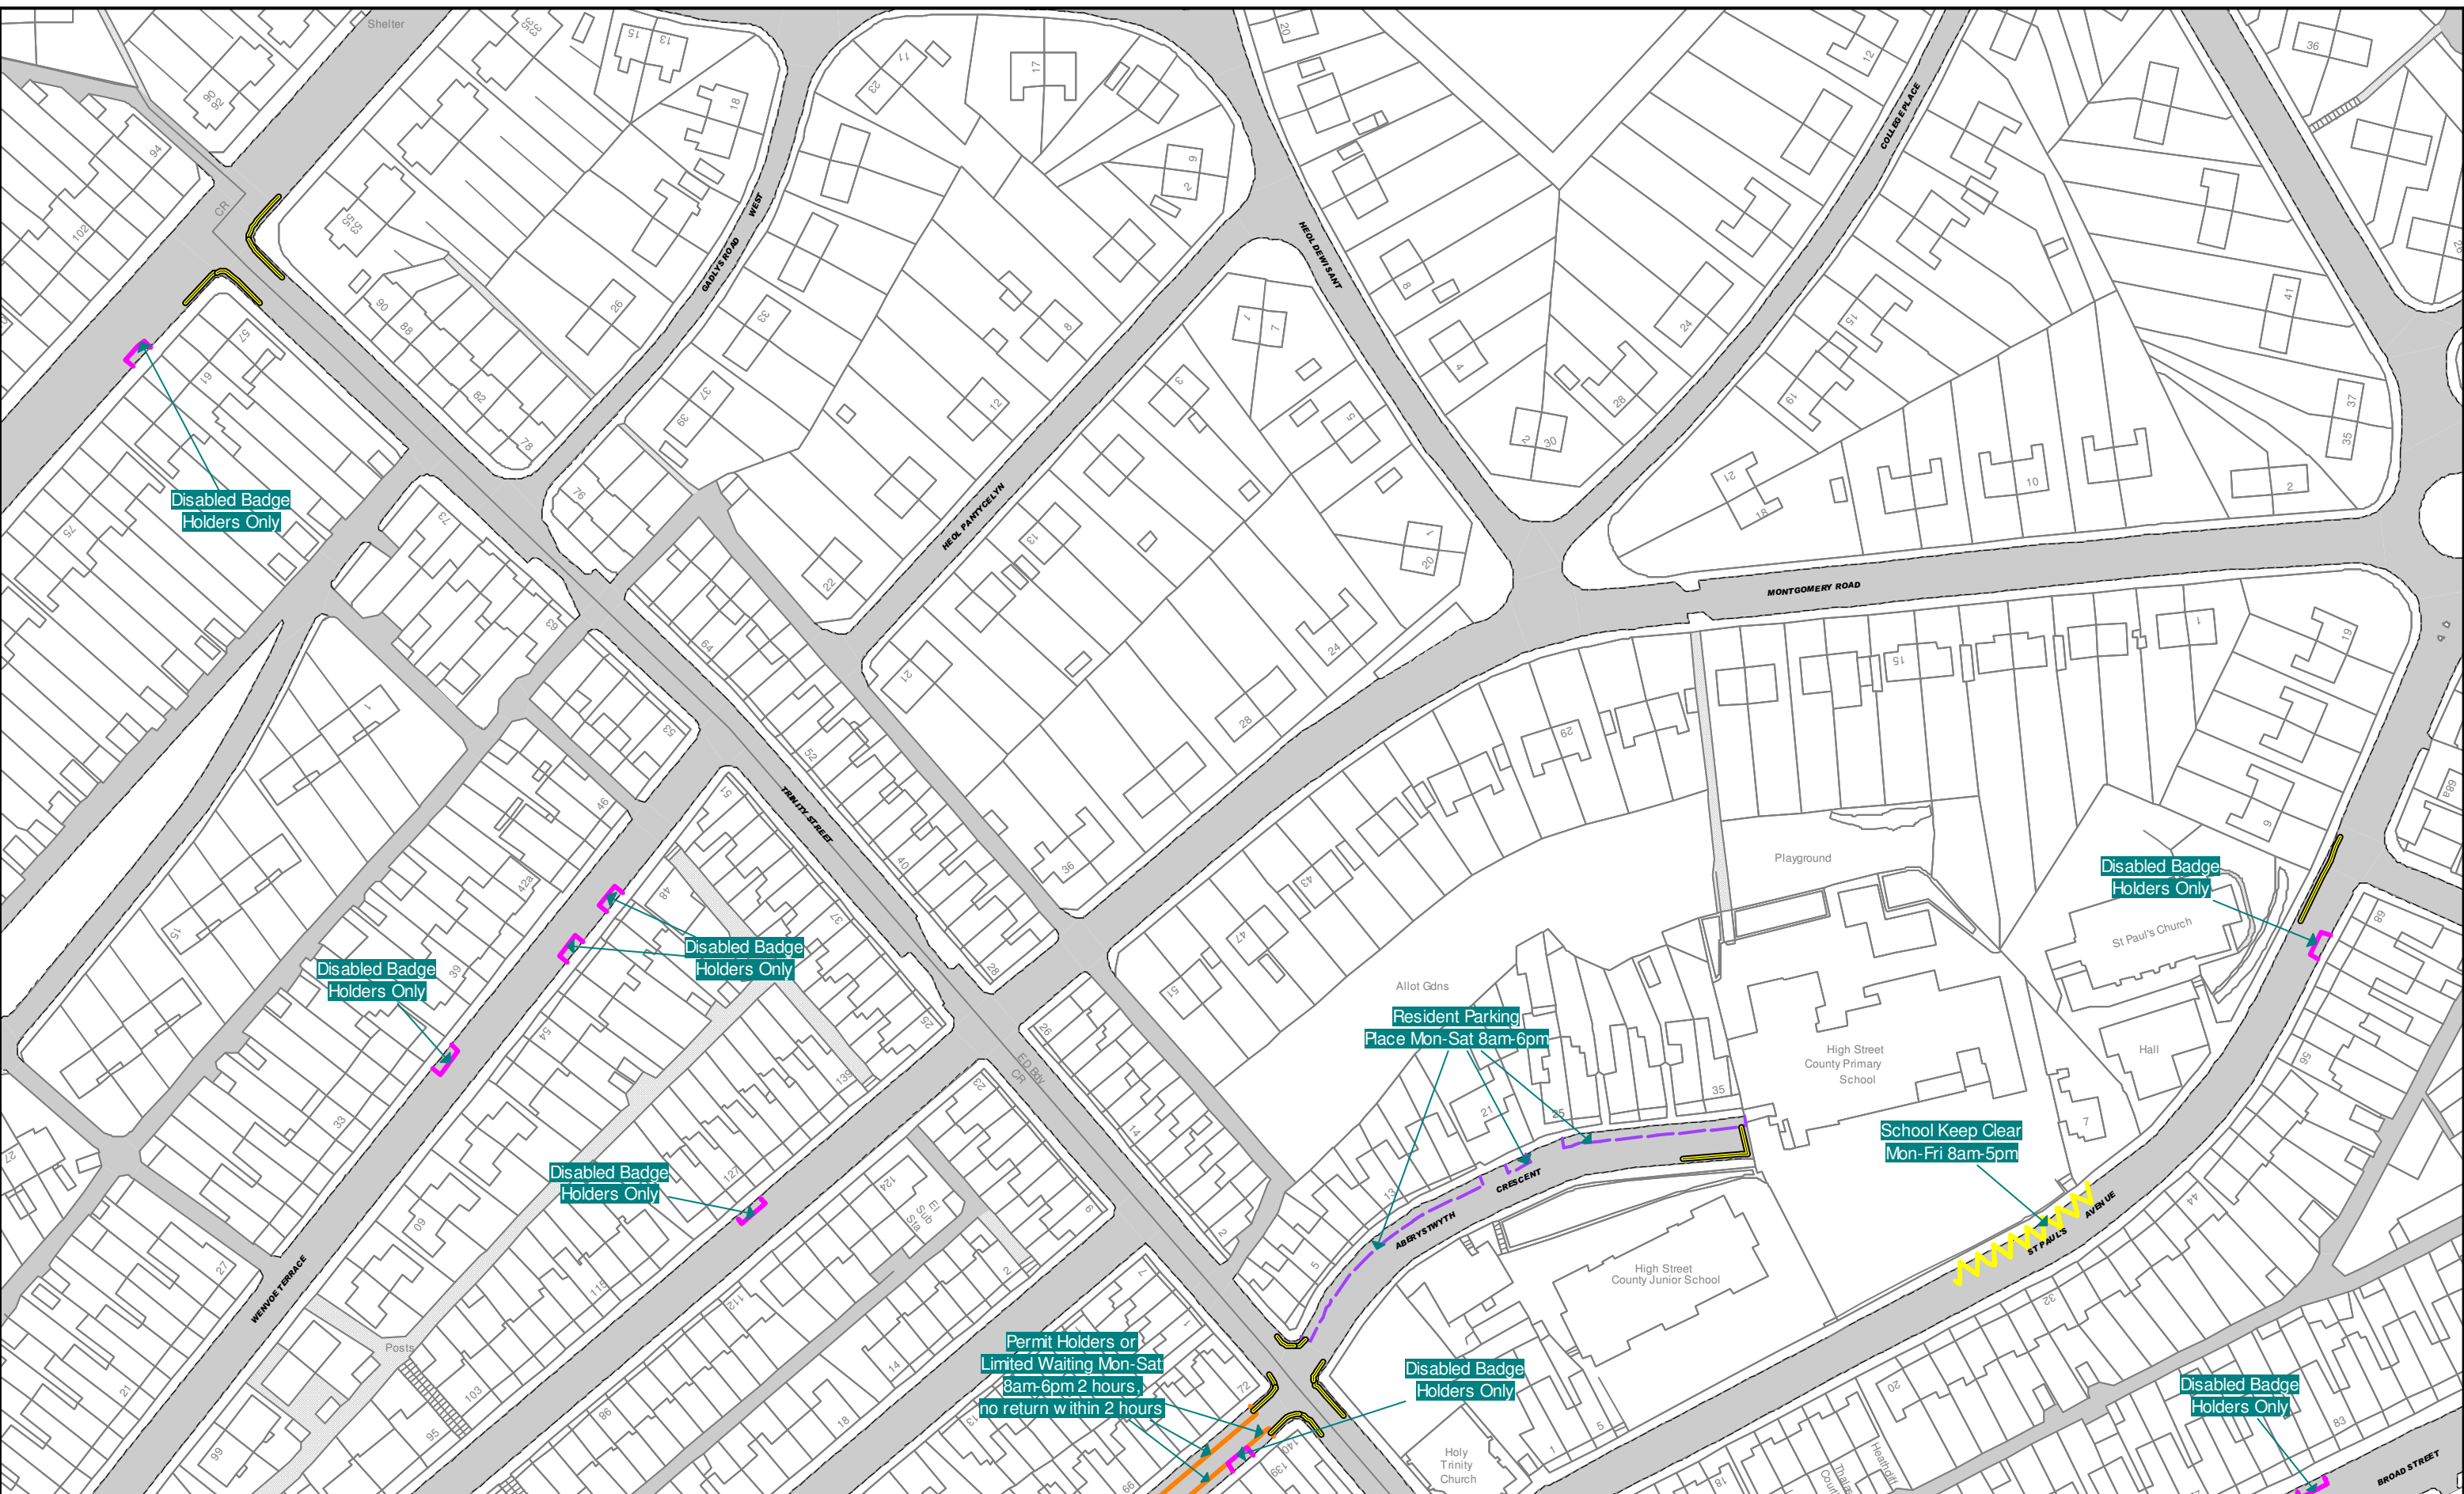

Title: The Vale of Glamorgan Council (Prohibition and Restriction of Waiting and Loading and Parking Places) (Civil Enforcement) Order 2013

Key to TRO Restriction Types	
	No Waiting At Any Time
	No Waiting
	No Loading At Any Time
	No Loading
	School Keep Clear
	24 Hour Clearway
	Limited Waiting
	Taxi Rank
	Disabled Parking Place
	Residents Parking Place
	Shared Use Parking Place (Permit/LW)
	Ambulance Parking Place
	Motorcycle Parking Place
	Loading Bay (any vehicle)
	Loading Bay (goods vehicle)
	Police Vehicle Parking Place
	Doctors Parking Place
	Emergency Vehicles Parking Place

Crown copyright and database rights 2013 Ordnance Survey 100023424
Hawfrain y Goron a hawliau cronfa ddata 2013 Arolwg Ordans 100023424
Vale of Glamorgan Council
Licence No: 100023424

SCALE	1 : 1250 @ A3
DATE	01/04/2013
MAP	Tile Ref: AW50
REVISION	1

VALE of GLAMORGAN
The Vale of Glamorgan Council
The Alps
Wenvoe
CF5 6AA

Cyngor Bro Morgannwg
Yr Alpau
Gwentu
CF5 6AA