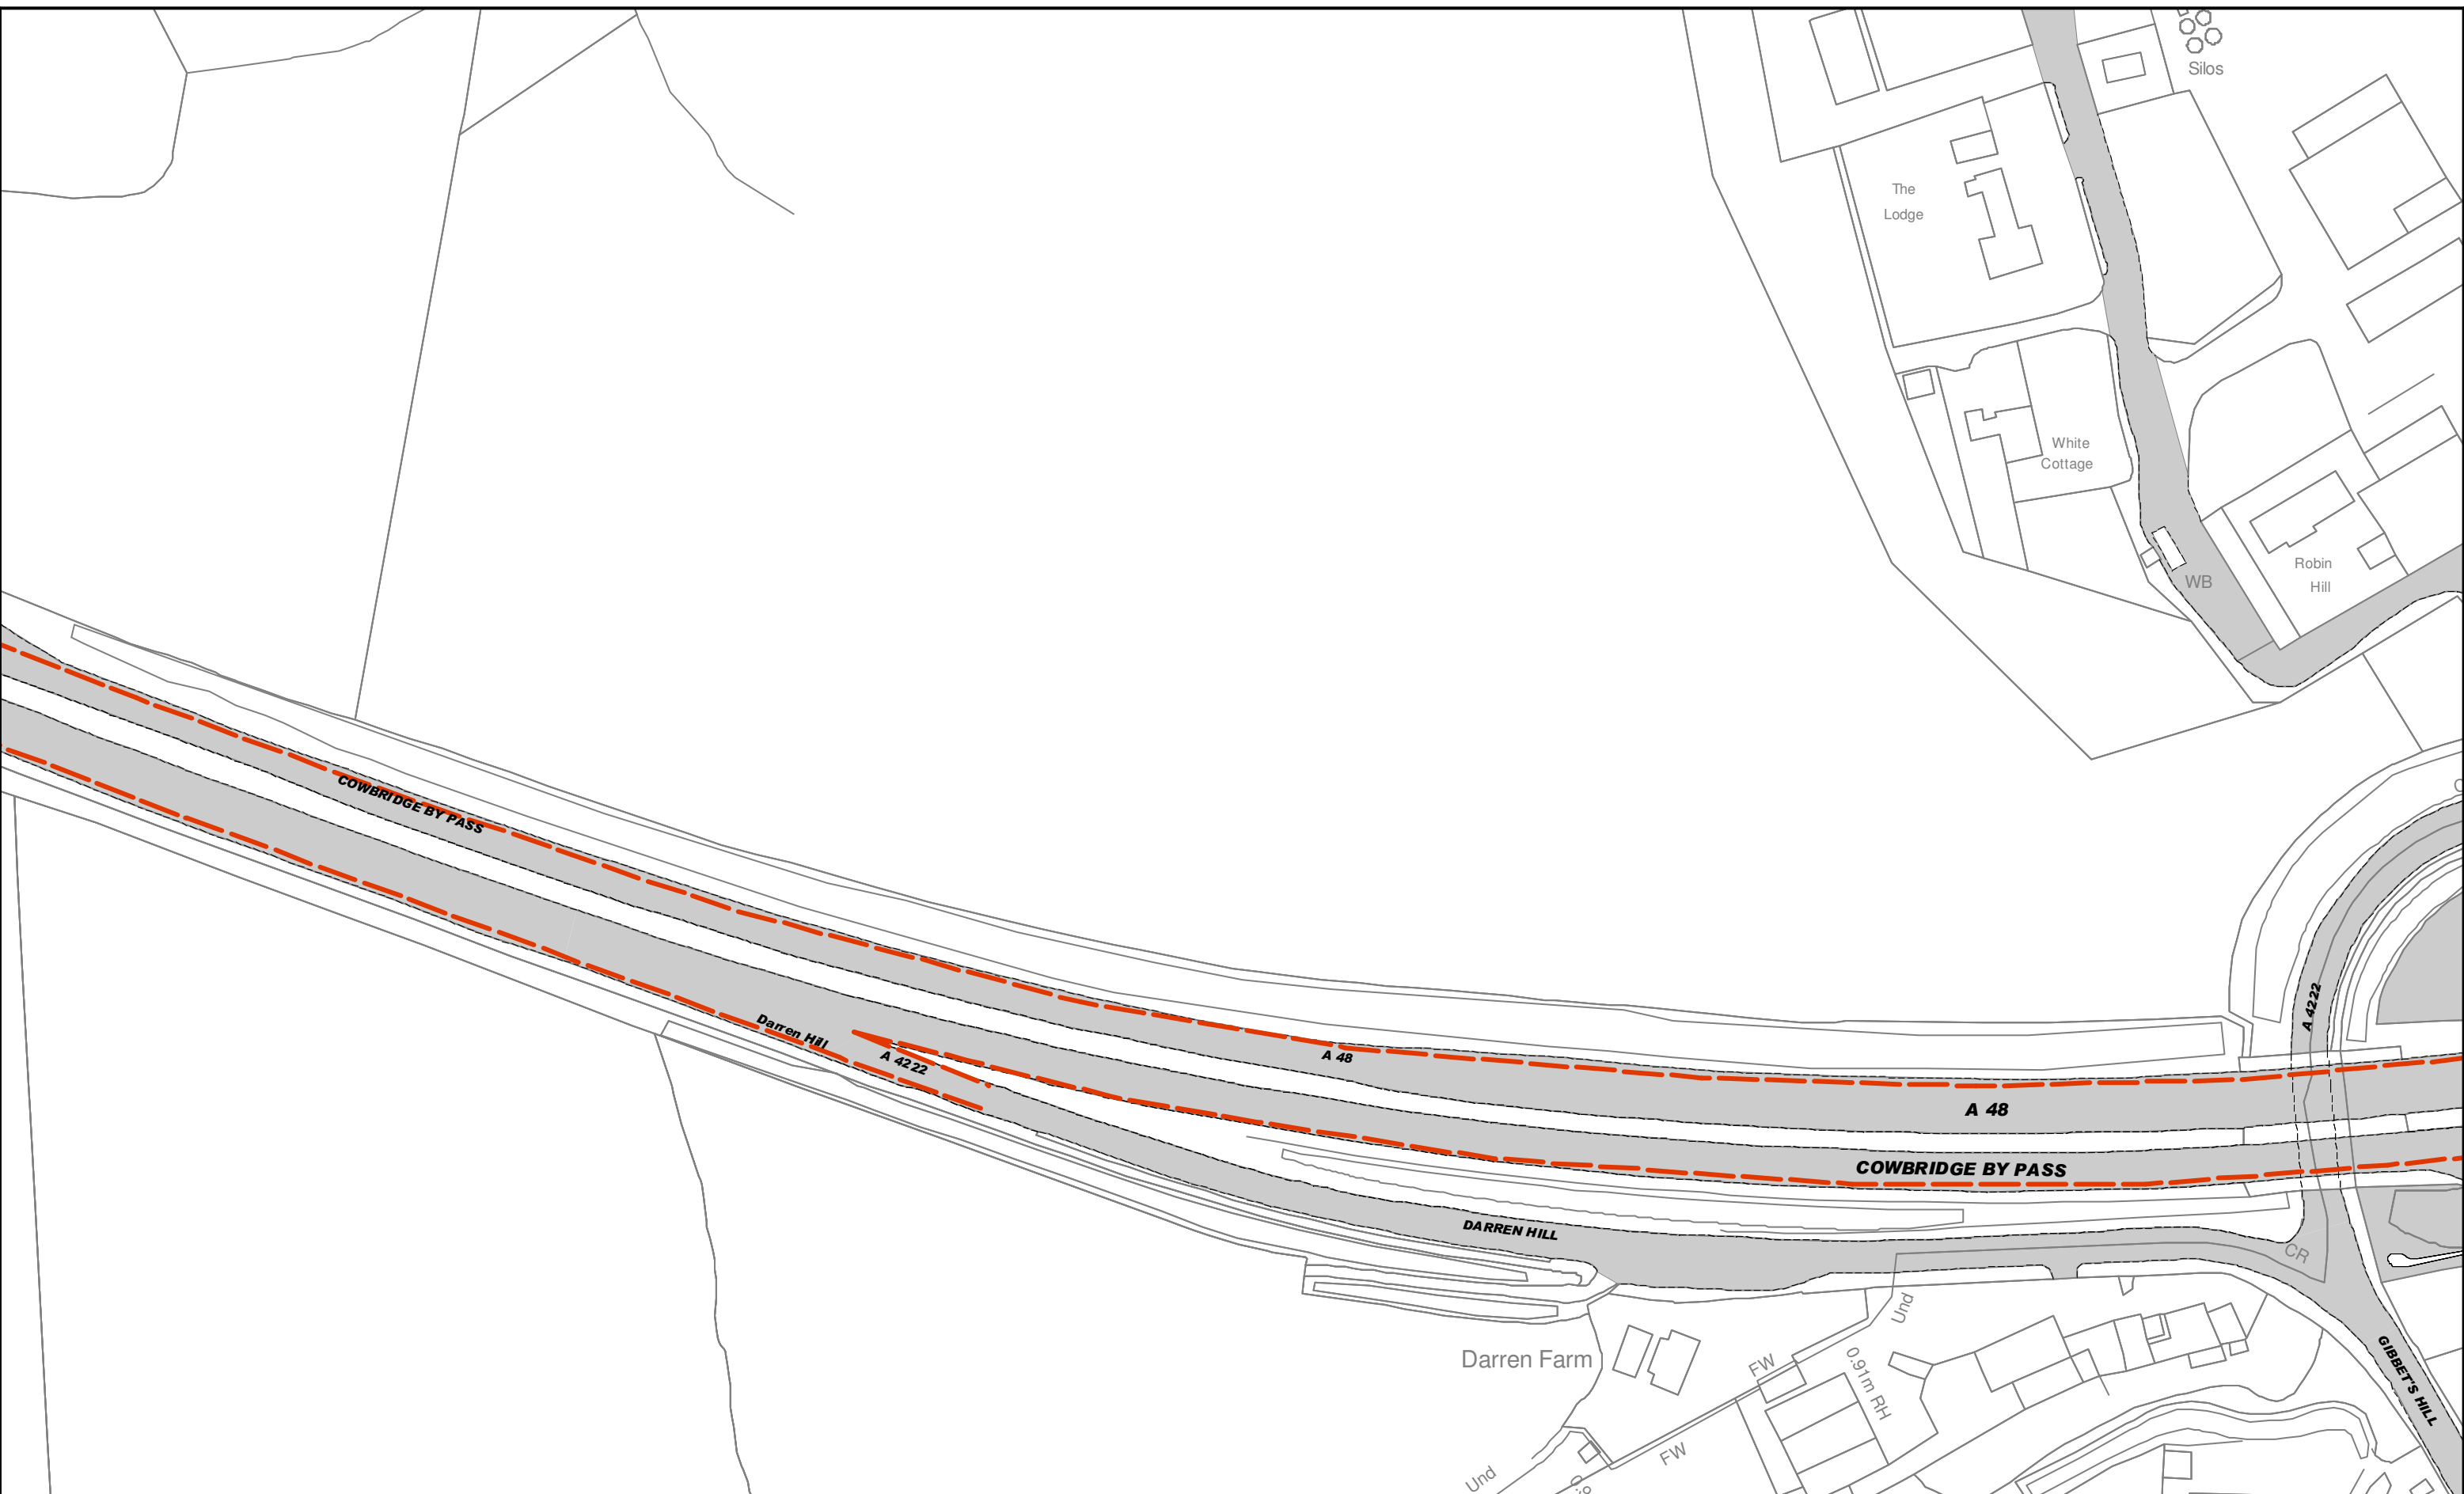

VALE of GLAMORGAN
The Vale of Glamorgan Council
The Alps
Wenvoe
CF5 6AA

Cyngor Bro Morgannwg
Yr Alpau
Gwentô
CF5 6AA

Title: The Vale of Glamorgan Council (Prohibition and Restriction of Waiting and Loading and Parking Places) (Civil Enforcement) Order 2013

Key to TRO Restriction Types	
	No Waiting At Any Time
	No Waiting
	No Loading At Any Time
	No Loading
	School Keep Clear
	24 Hour Clearway
	Limited Waiting
	Taxi Rank
	Disabled Parking Place
	Residents Parking Place
	Shared Use Parking Place (Permit/LW)
	Ambulance Parking Place
	Motorcycle Parking Place
	Loading Bay (any vehicle)
	Loading Bay (goods vehicle)
	Police Vehicle Parking Place
	Doctors Parking Place
	Emergency Vehicles Parking Place

W N E S

Crown copyright and database rights 2013 Ordnance Survey 100023424
Hawfrait y Goron a hawliau cronfa ddata 2013 Arolwg Ordans 100023424
Vale of Glamorgan Council
Licence No: 100023424

SCALE	1 : 1250 @ A3
DATE	01/04/2013
MAP	Tile Ref: Z26
REVISION	1