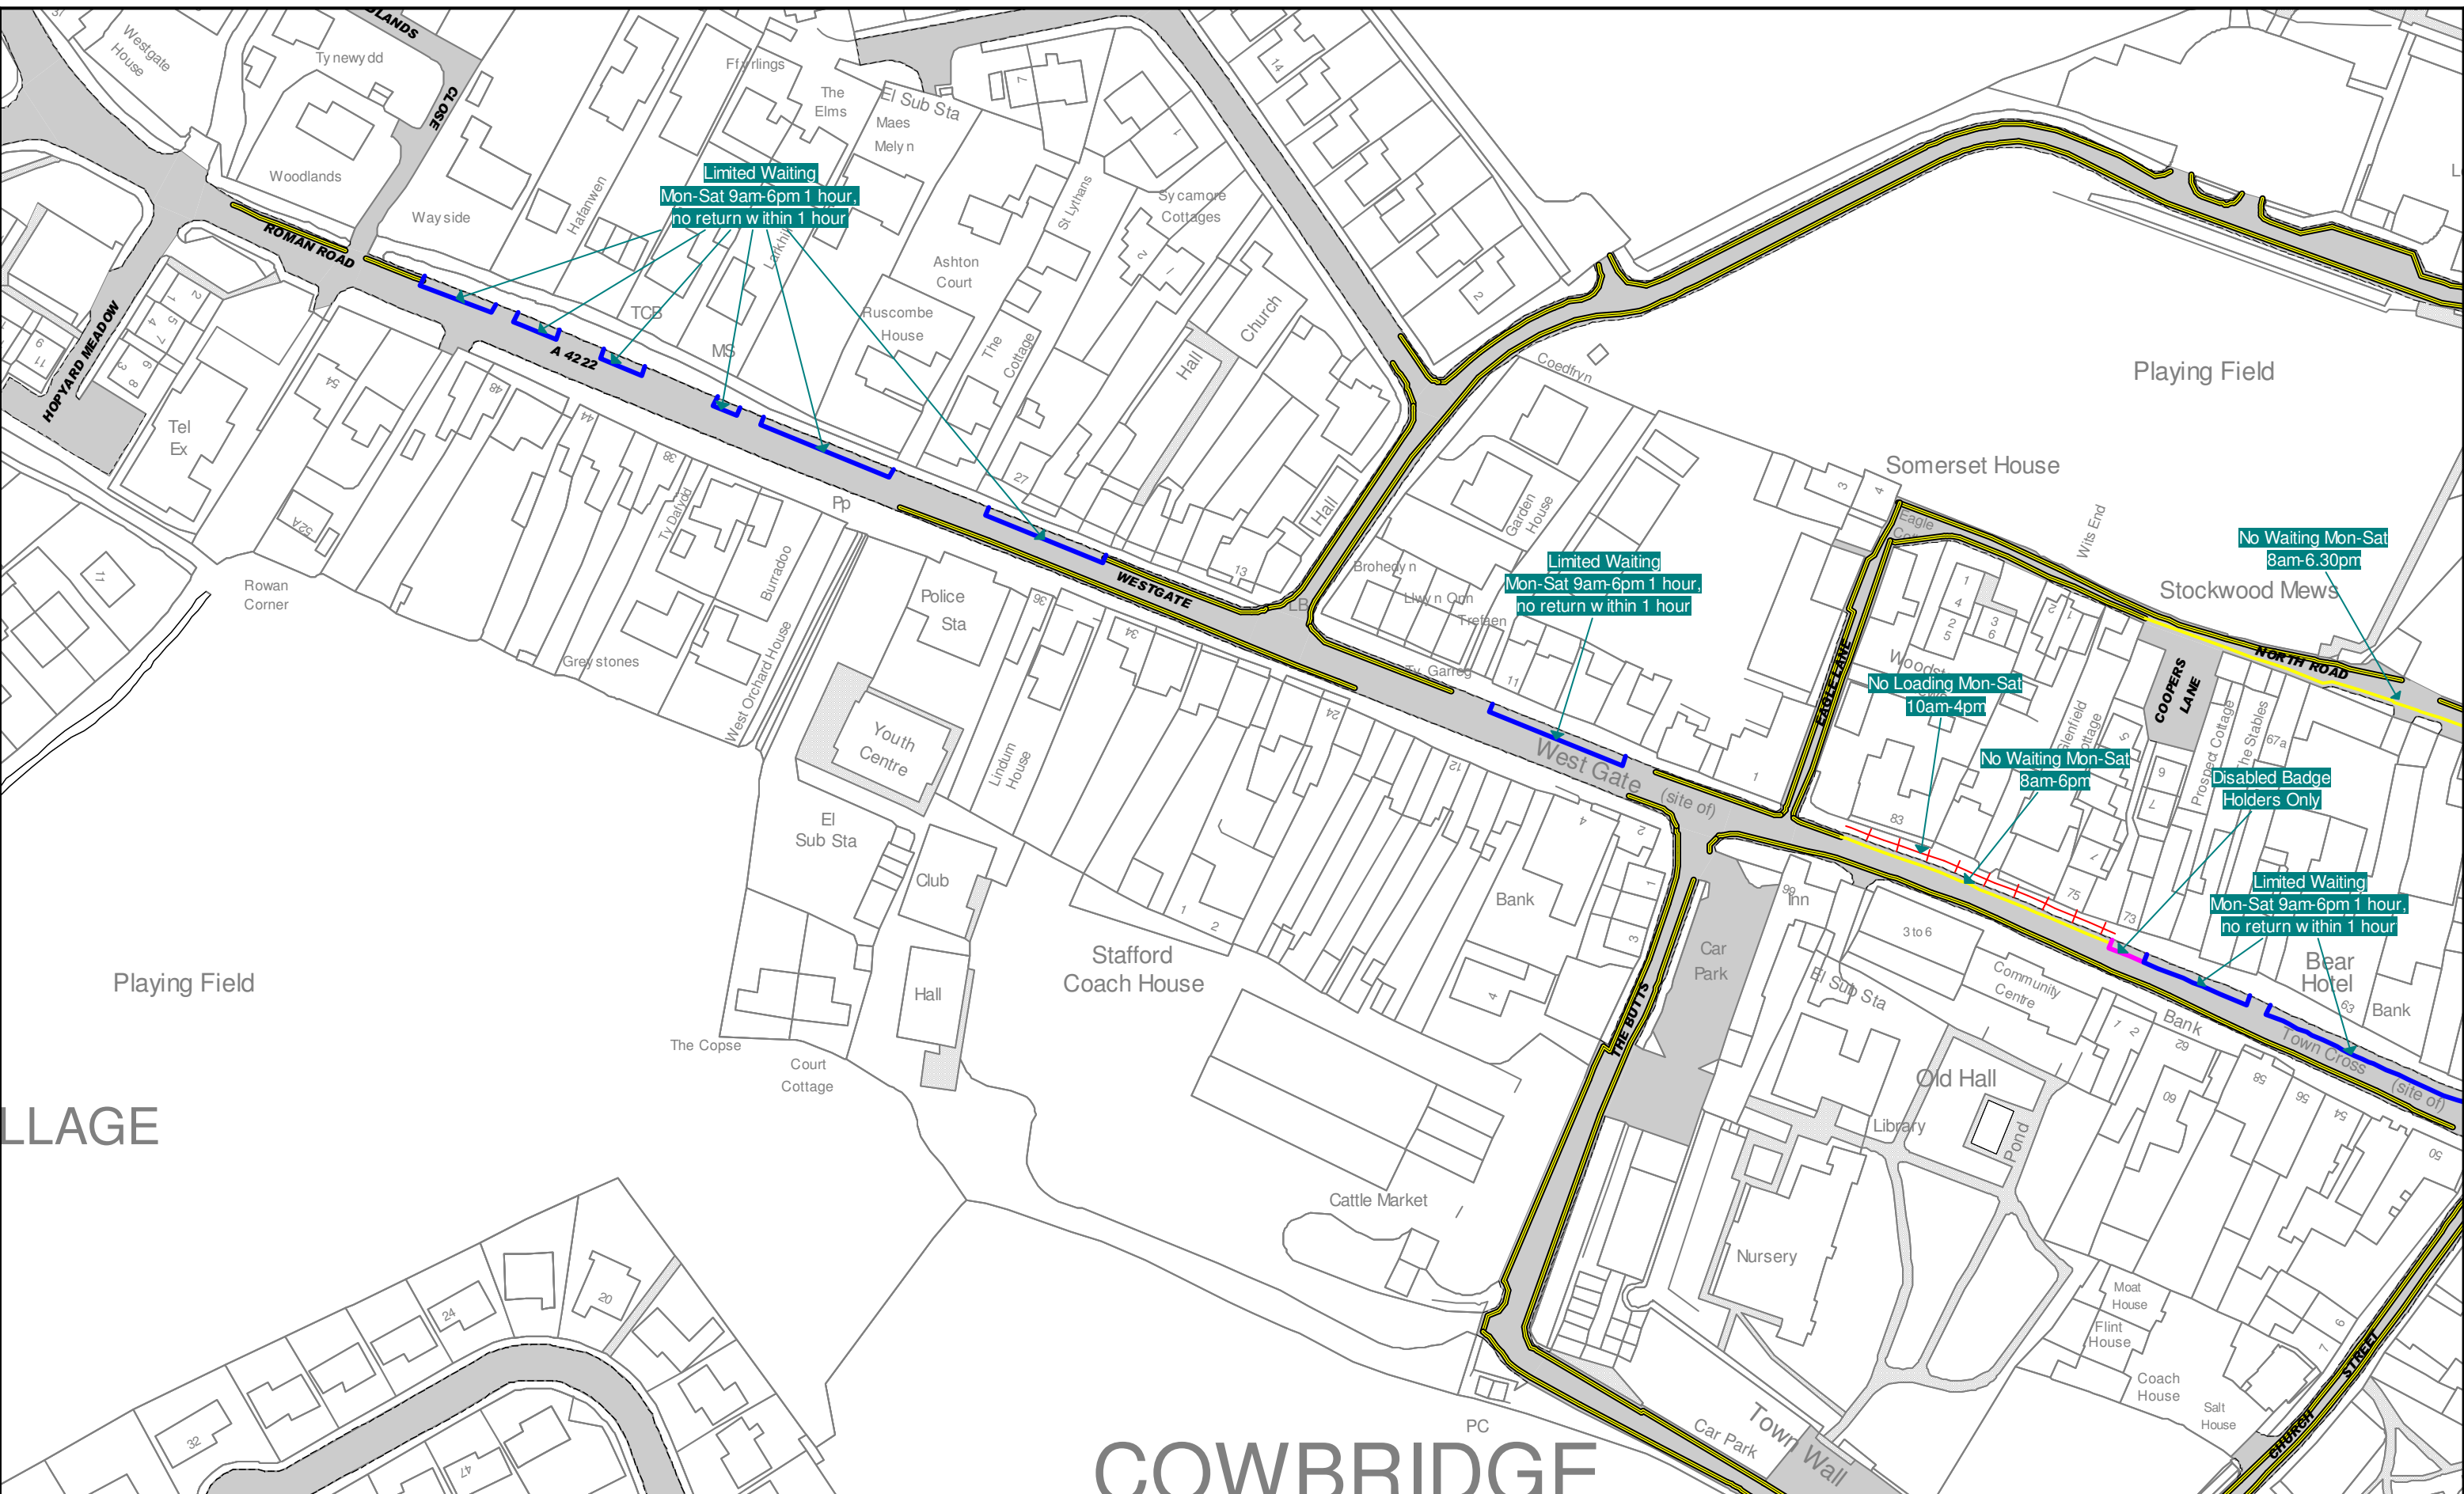

COWBRIDGE

VALE of GLAMORGAN
The Vale of Glamorgan Council
The Alps
Wenvoe
CF5 6AA

Cyngor Bro Morgannwg
Yr Alpu
Gwentu
CF5 6AA

Title: The Vale of Glamorgan Council (Prohibition and Restriction of Waiting and Loading and Parking Places) (Civil Enforcement) Order 2013

Key to TRO Restriction Types	
	No Waiting At Any Time
	No Waiting
	No Loading At Any Time
	No Loading
	School Keep Clear
	Limited Waiting
	Taxi Rank
	Disabled Parking Place
	Residents Parking Place
	Shared Use Parking Place (Permit/LW)
	Ambulance Parking Place
	24 Hour Clearway
	Motorcycle Parking Place
	Loading Bay (any vehicle)
	Loading Bay (goods vehicle)
	Police Vehicle Parking Place
	Doctors Parking Place
	Emergency Vehicles Parking Place

Crown copyright and database rights 2013 Ordnance Survey 100023424
Hawfrait y Goron a hawliau cronfa ddata 2013 Arolwg Ordans 100023424
Vale of Glamorgan Council
Licence No: 100023424

SCALE	1 : 1250 @ A3
DATE	01/04/2013
MAP	Tile Ref: AA27
REVISION	1