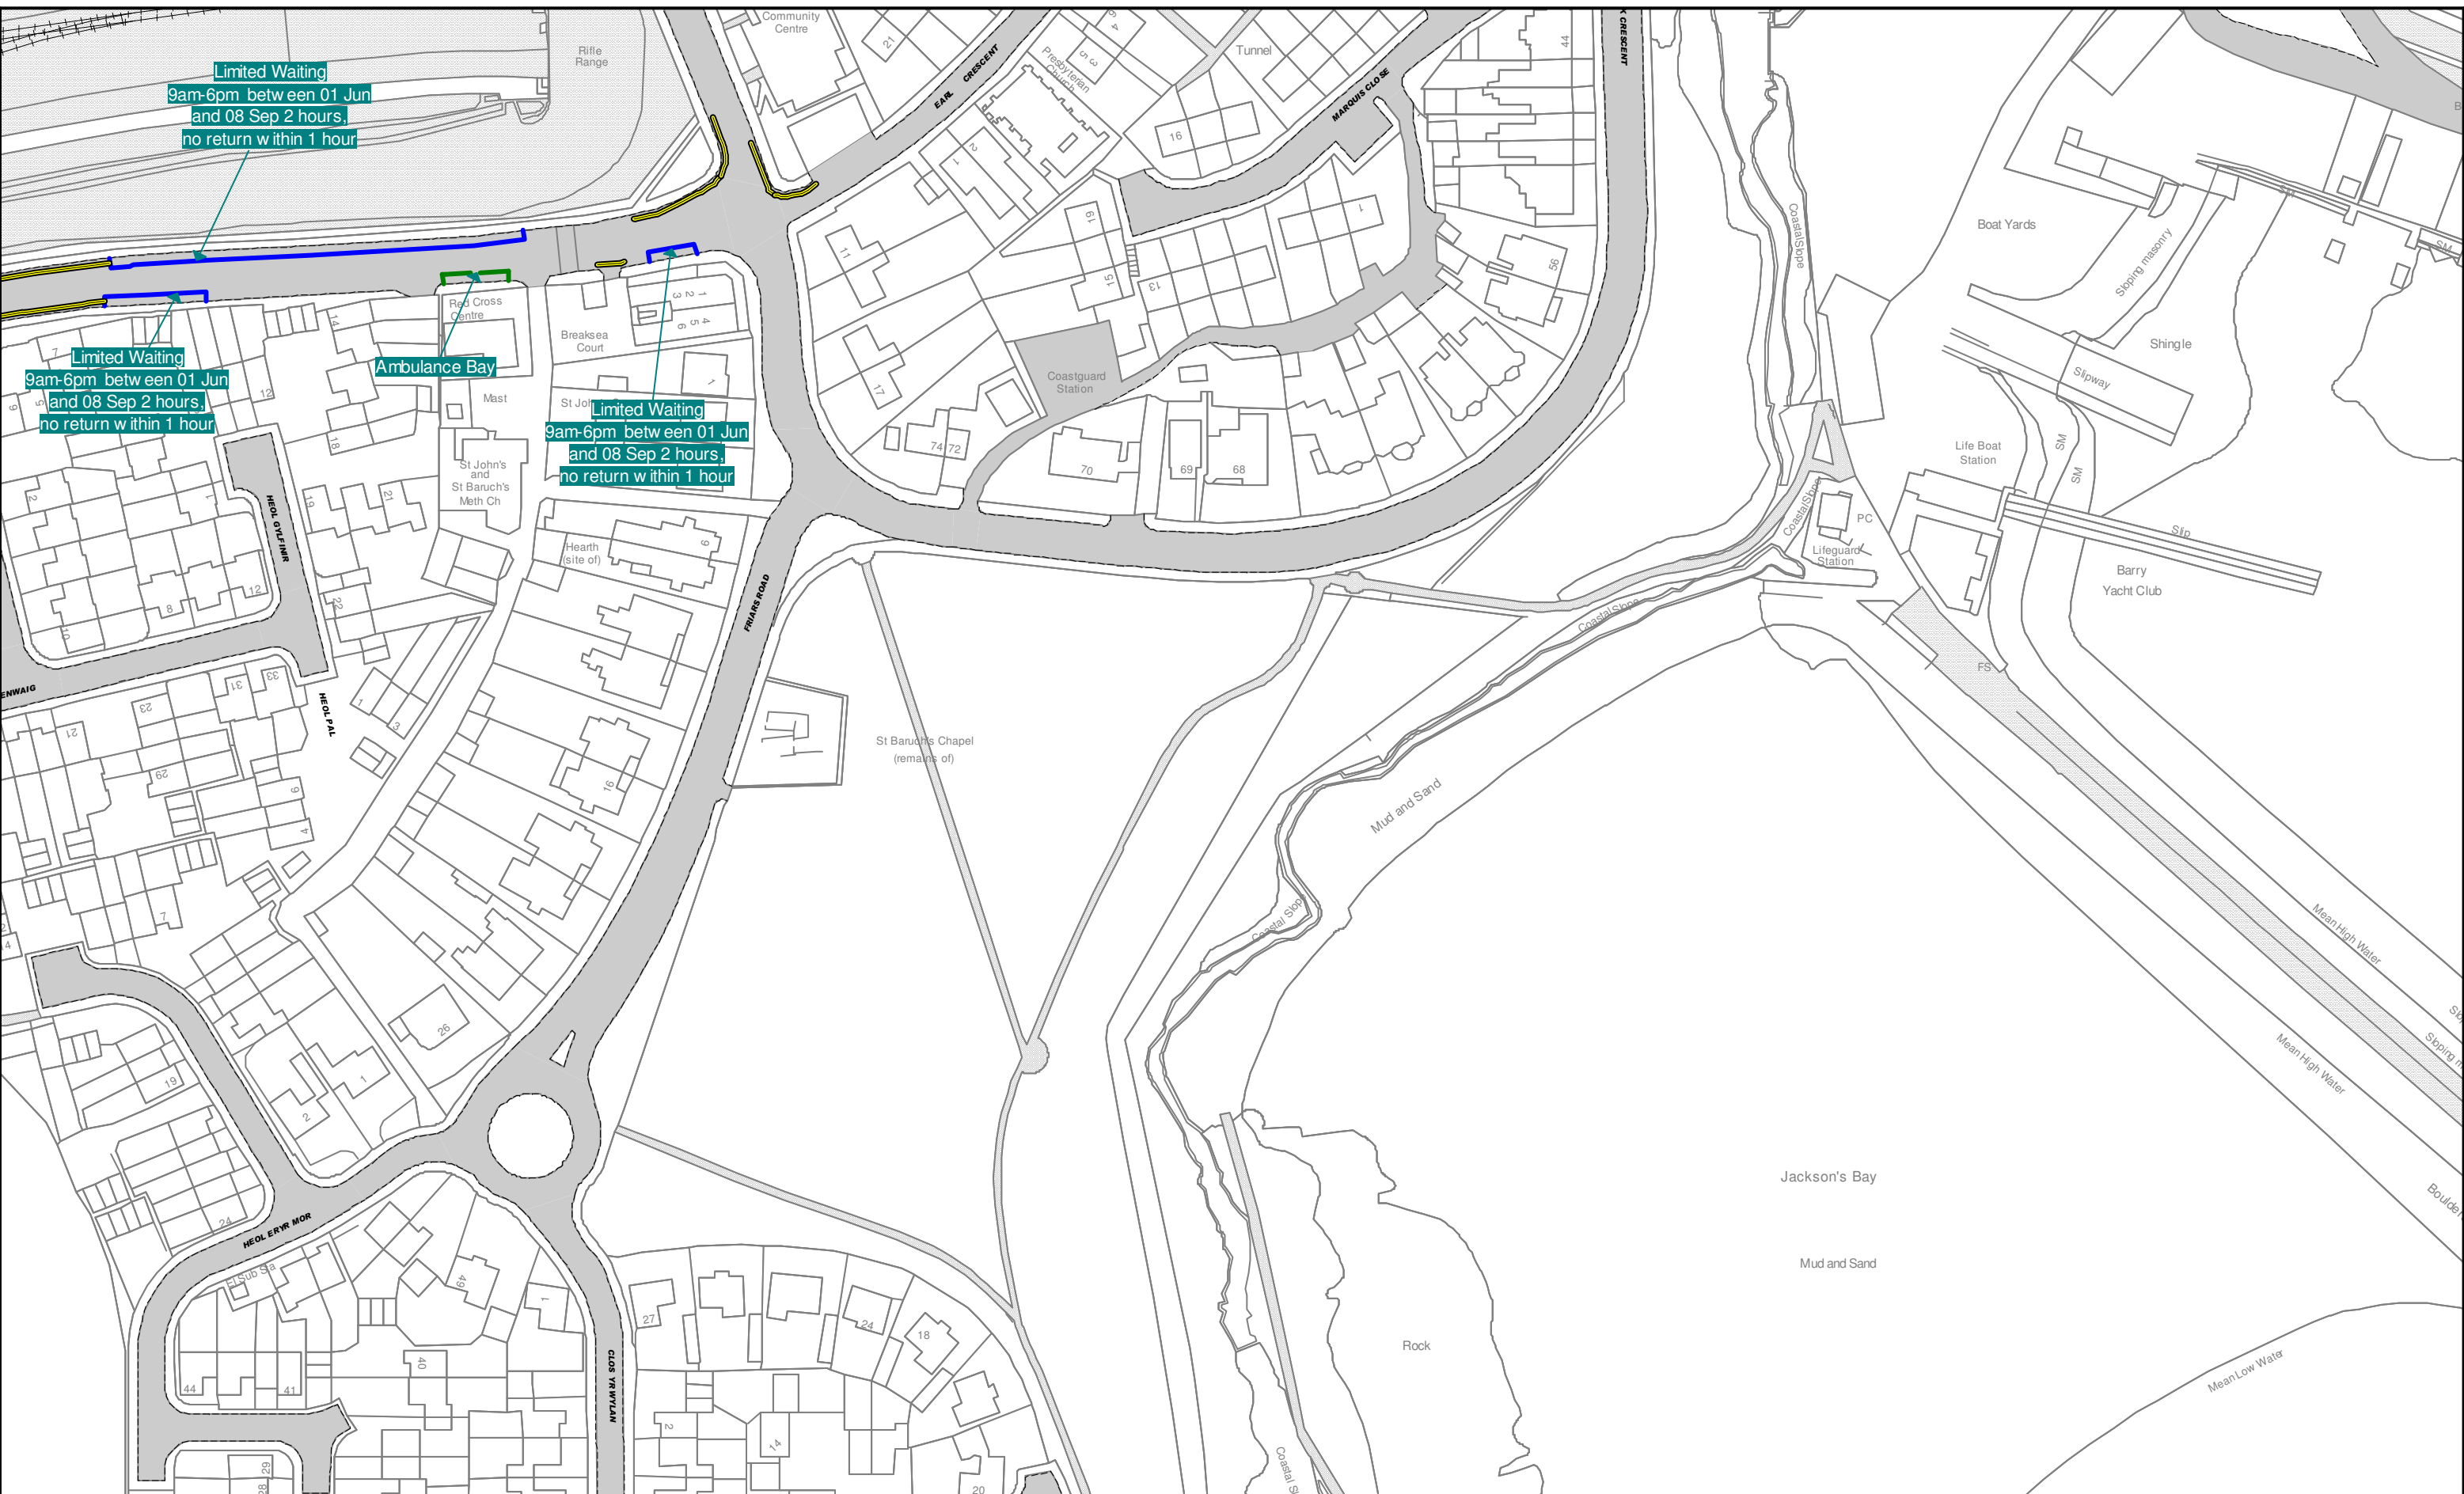

Limited Waiting
9am-6pm between 01 Jun
and 08 Sep 2 hours,
no return within 1 hour

Limited Waiting
9am-6pm between 01 Jun
and 08 Sep 2 hours,
no return within 1 hour

Limited Waiting
9am-6pm between 01 Jun
and 08 Sep 2 hours,
no return within 1 hour

Ambulance Bay

The Vale of Glamorgan Council
The Alps
Wenvoe
CF5 6AA

Cyngor Bro Morgannwg
Yr Alpau
Gwenfo
CF5 6AA

Title: The Vale of Glamorgan Council (Prohibition and Restriction of Waiting and Loading and Parking Places) (Civil Enforcement) Order 2013

Key to TRO Restriction Types	
	24 Hour Clearway
	Limited Waiting
	Taxi Rank
	Disabled Parking Place
	Residents Parking Place
	Shared Use Parking Place (Permit/LW)
	Ambulance Parking Place
	No Waiting At Any Time
	No Waiting
	No Loading At Any Time
	No Loading
	School Keep Clear
	Motorcycle Parking Place
	Loading Bay (any vehicle)
	Loading Bay (goods vehicle)
	Police Vehicle Parking Place
	Doctors Parking Place
	Emergency Vehicles Parking Place

Crown copyright and database rights 2013 Ordnance
Survey 100023424
Hawfaint y Goron a hawliau
cronfa ddata 2013 Arolwg Ordans 100023424
Vale of Glamorgan Council
Licence No: 100023424

SCALE	1 : 1250 @ A3
DATE	01/04/2013
MAP	Tile Ref: BA52
REVISION	1