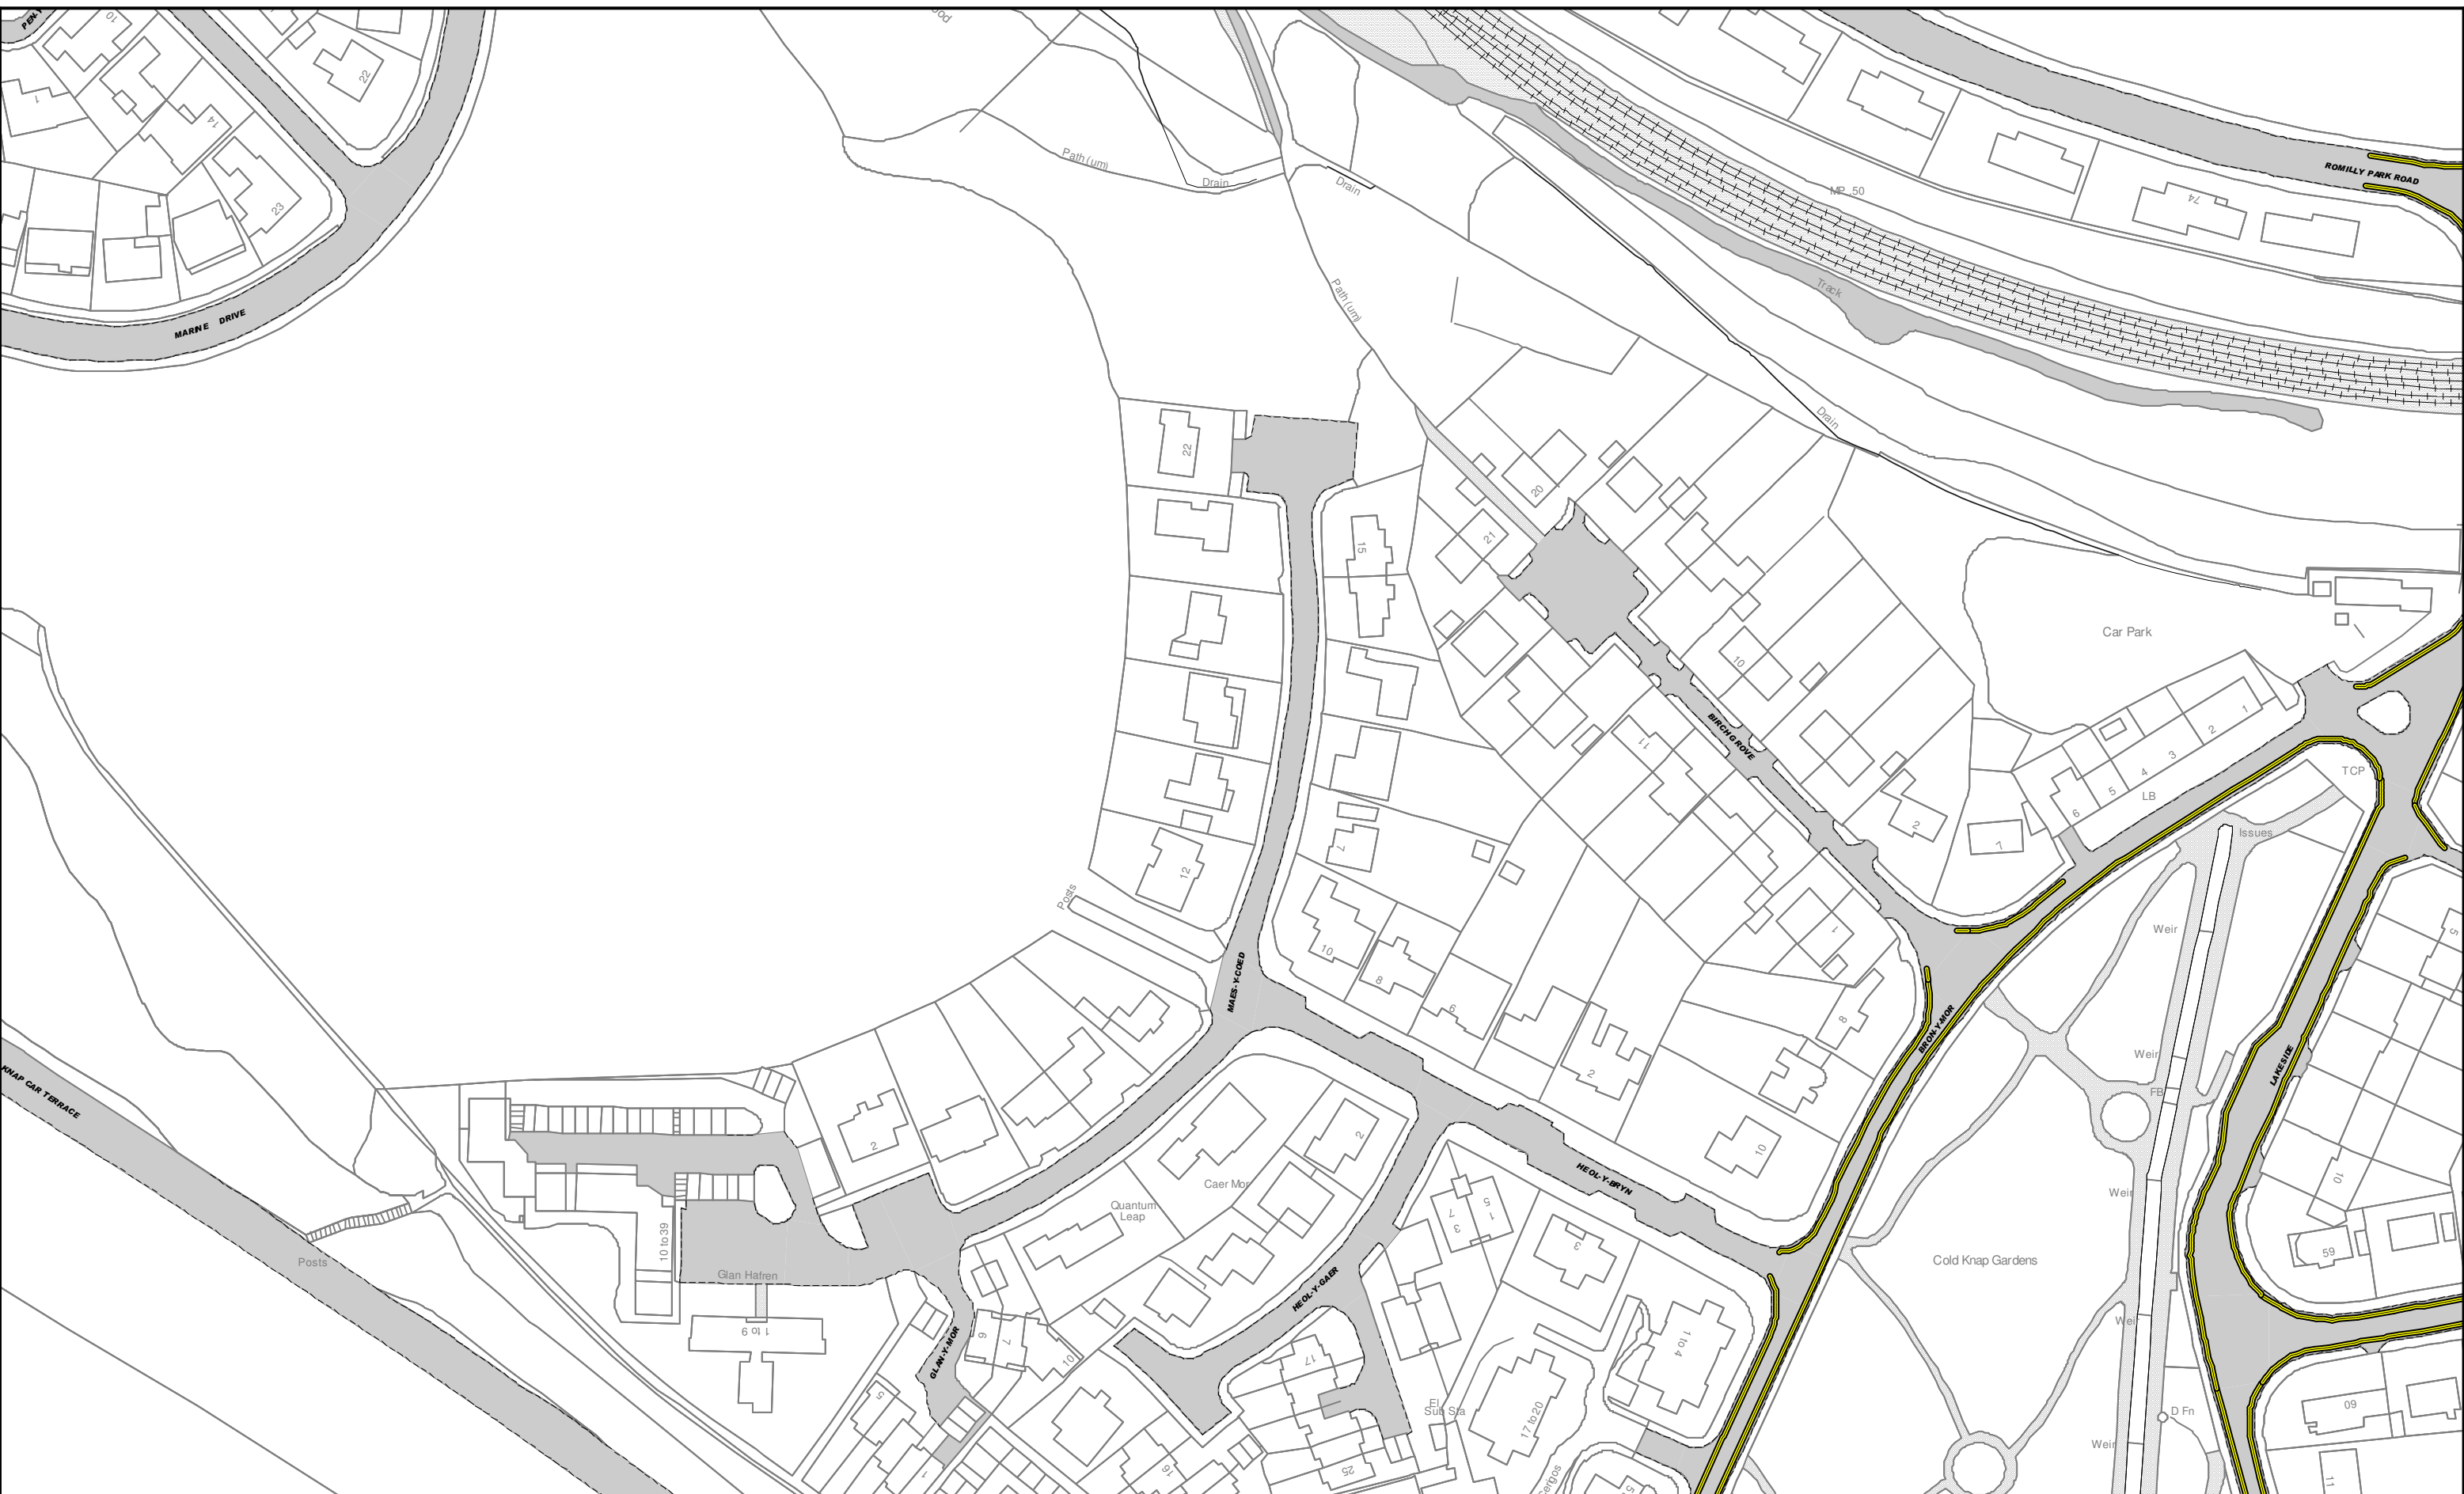

Title: The Vale of Glamorgan Council (Prohibition and Restriction of Waiting and Loading and Parking Places) (Civil Enforcement) Order 2013

Key to TRO Restriction Types			
	No Waiting At Any Time		24 Hour Clearway
	No Waiting		Limited Waiting
	No Loading At Any Time		Taxi Rank
	No Loading		Disabled Parking Place
	School Keep Clear		Residents Parking Place
			Shared Use Parking Place (Permit/LW)
			Ambulance Parking Place
			Motorcycle Parking Place
			Loading Bay (any vehicle)
			Loading Bay (goods vehicle)
			Police Vehicle Parking Place
			Doctors Parking Place
			Emergency Vehicles Parking Place

Crown copyright and database rights 2013 Ordnance Survey 100023424
Hawfrait y Goron a hawliau cronfa ddata 2013 Arolwg Ordans 100023424
Vale of Glamorgan Council
Licence No: 100023424

The Vale of Glamorgan Council
The Alps
Wenvoe
CF5 6AA

Cyngor Bro Morgannwg
Yr Alpau
Gwentu
CF5 6AA

SCALE	1 : 1250 @ A3
DATE	01/04/2013
MAP	Tile Ref: BA48
REVISION	1