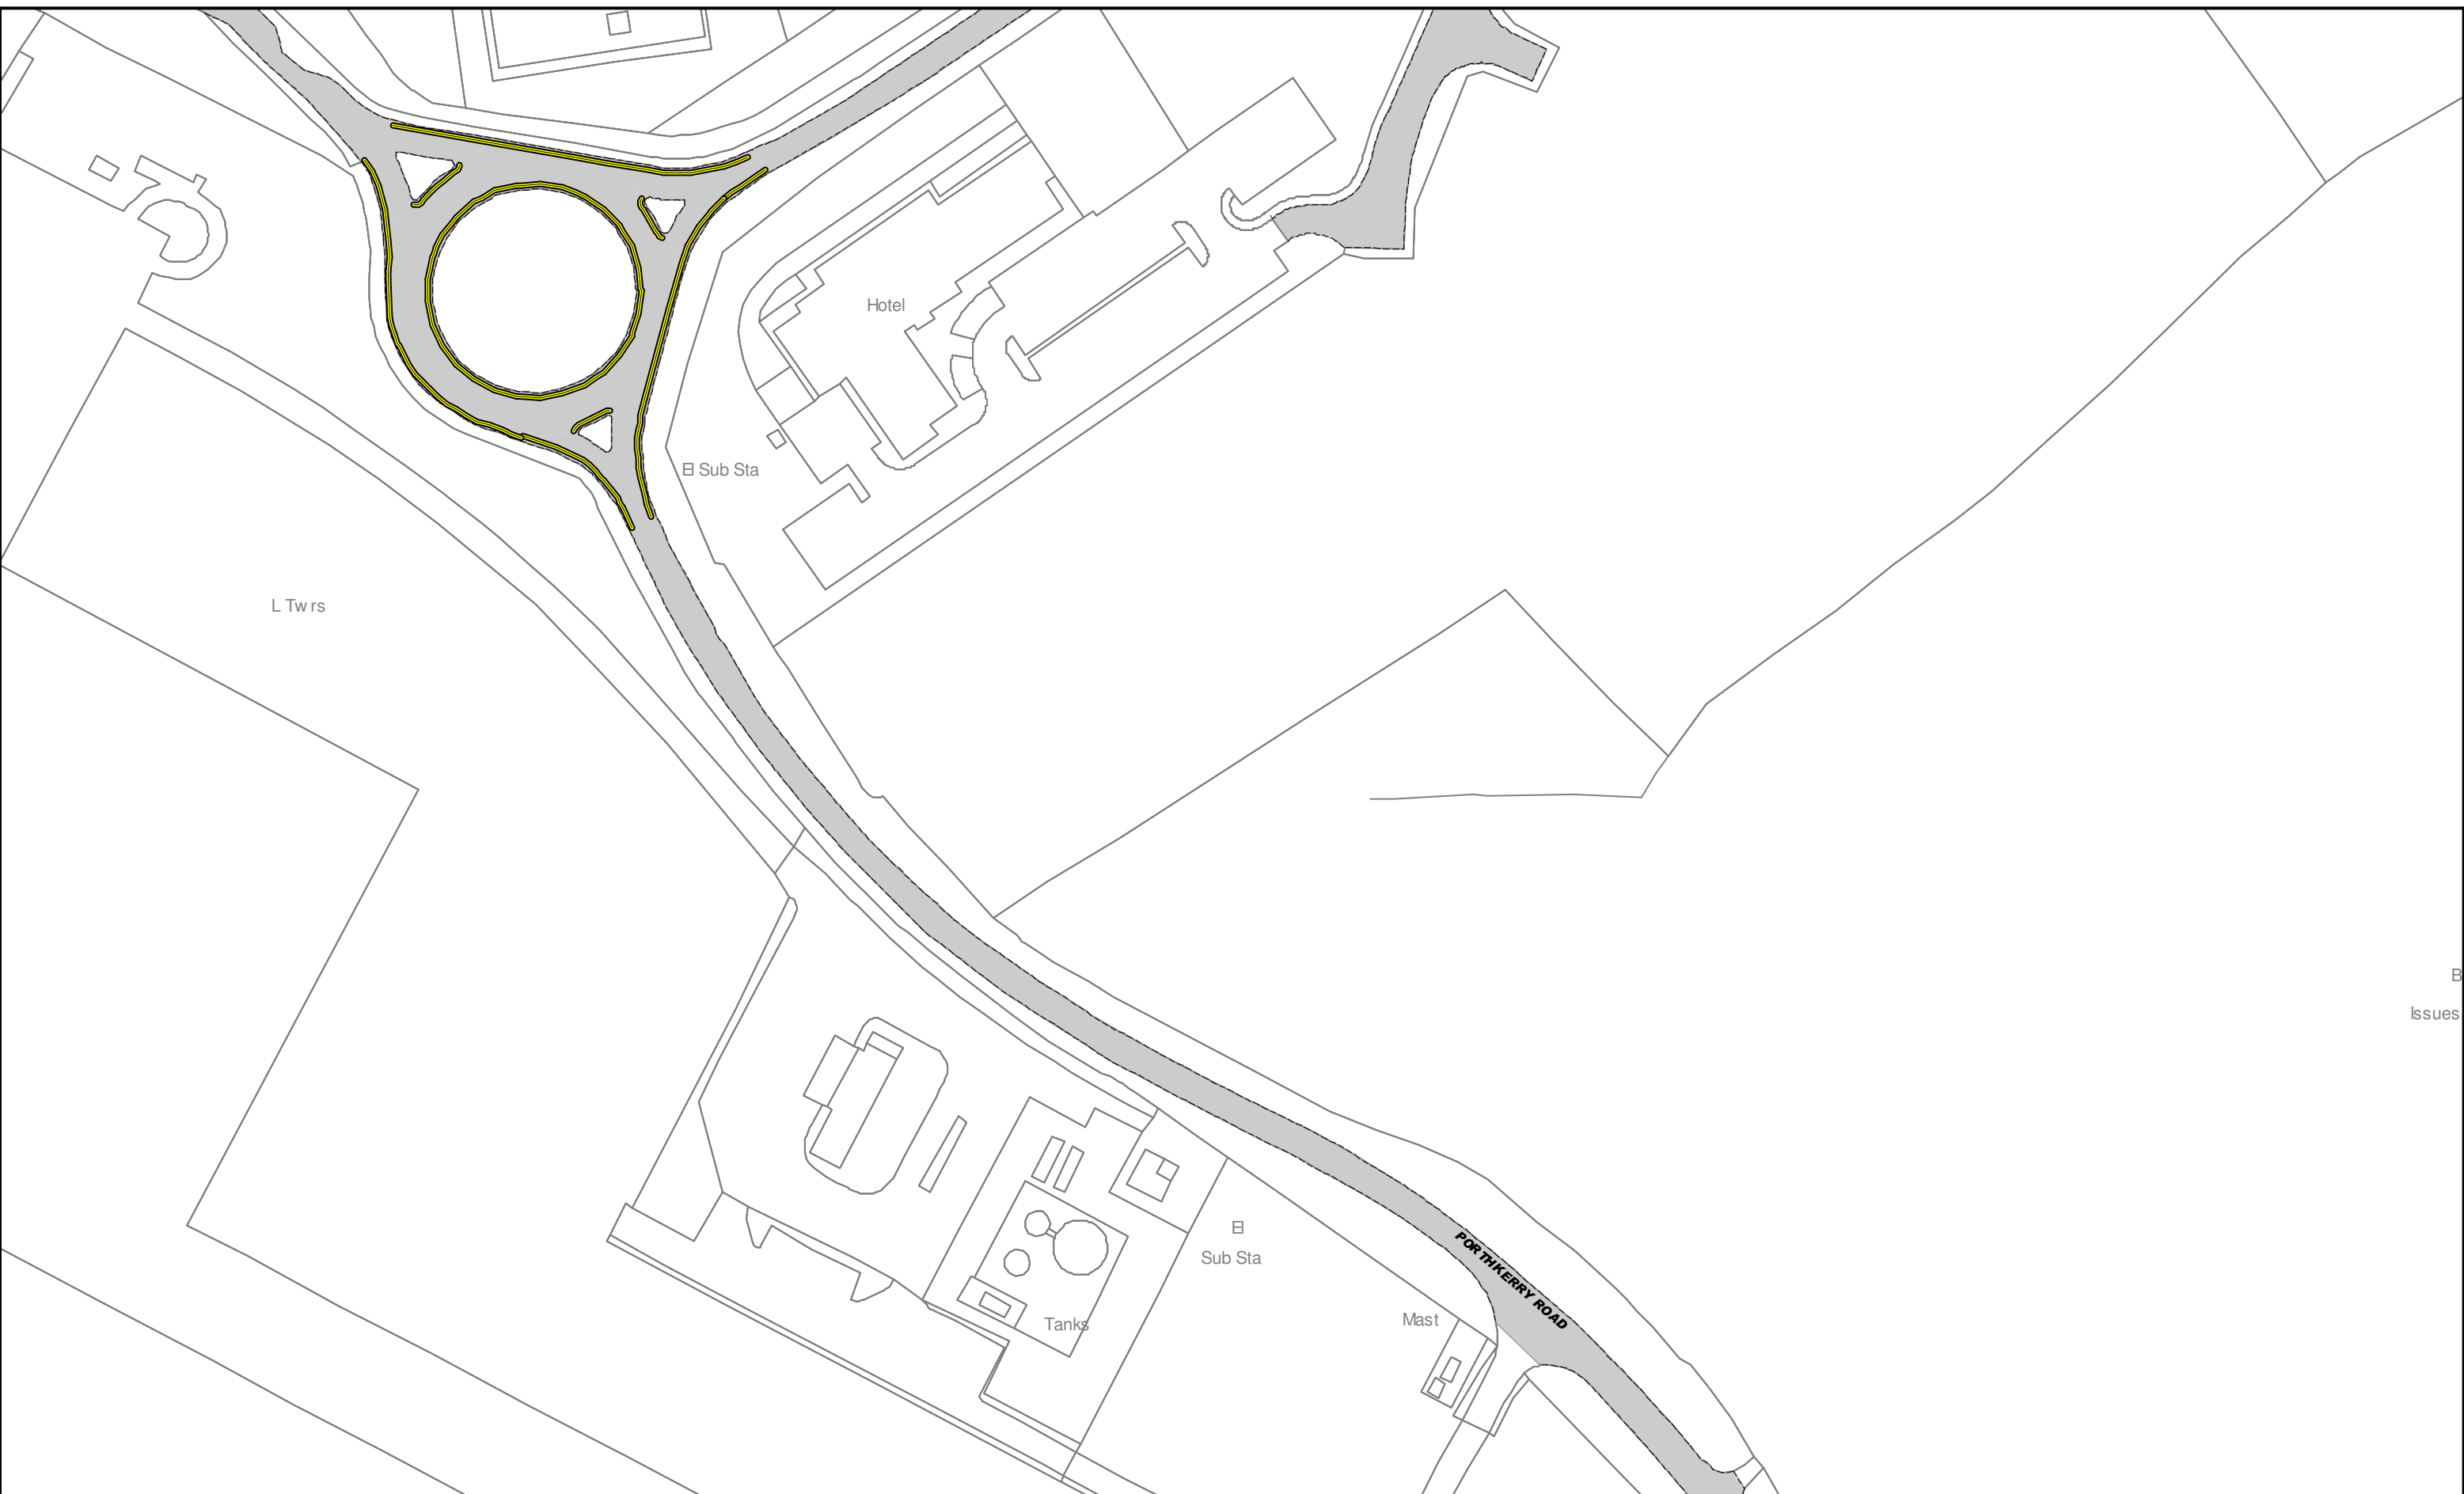

B
Issues

Title: The Vale of Glamorgan Council (Prohibition and Restriction of Waiting and Loading and Parking Places) (Civil Enforcement) Order 2013

Key to TRO Restriction Types

	No Waiting At Any Time		24 Hour Clearway		Motorcycle Parking Place
	No Waiting		Limited Waiting		Loading Bay (any vehicle)
	No Loading At Any Time		Taxi Rank		Loading Bay (goods vehicle)
	No Loading		Disabled Parking Place		Police Vehicle Parking Place
	School Keep Clear		Residents Parking Place		Doctors Parking Place
			Shared Use Parking Place (Permit/LW)		Emergency Vehicles Parking Place
			Ambulance Parking Place		

Crown copyright and database rights 2013 Ordnance Survey 100023424
Hawfraint y Goron a hawliau cronfa ddata 2013 Arolwg Ordnans 100023424
Vale of Glamorgan Council
Licence No: 100023424

SCALE	1 : 1250 @ A3
DATE	01/04/2013
MAP	Tile Ref: AY43
REVISION	1