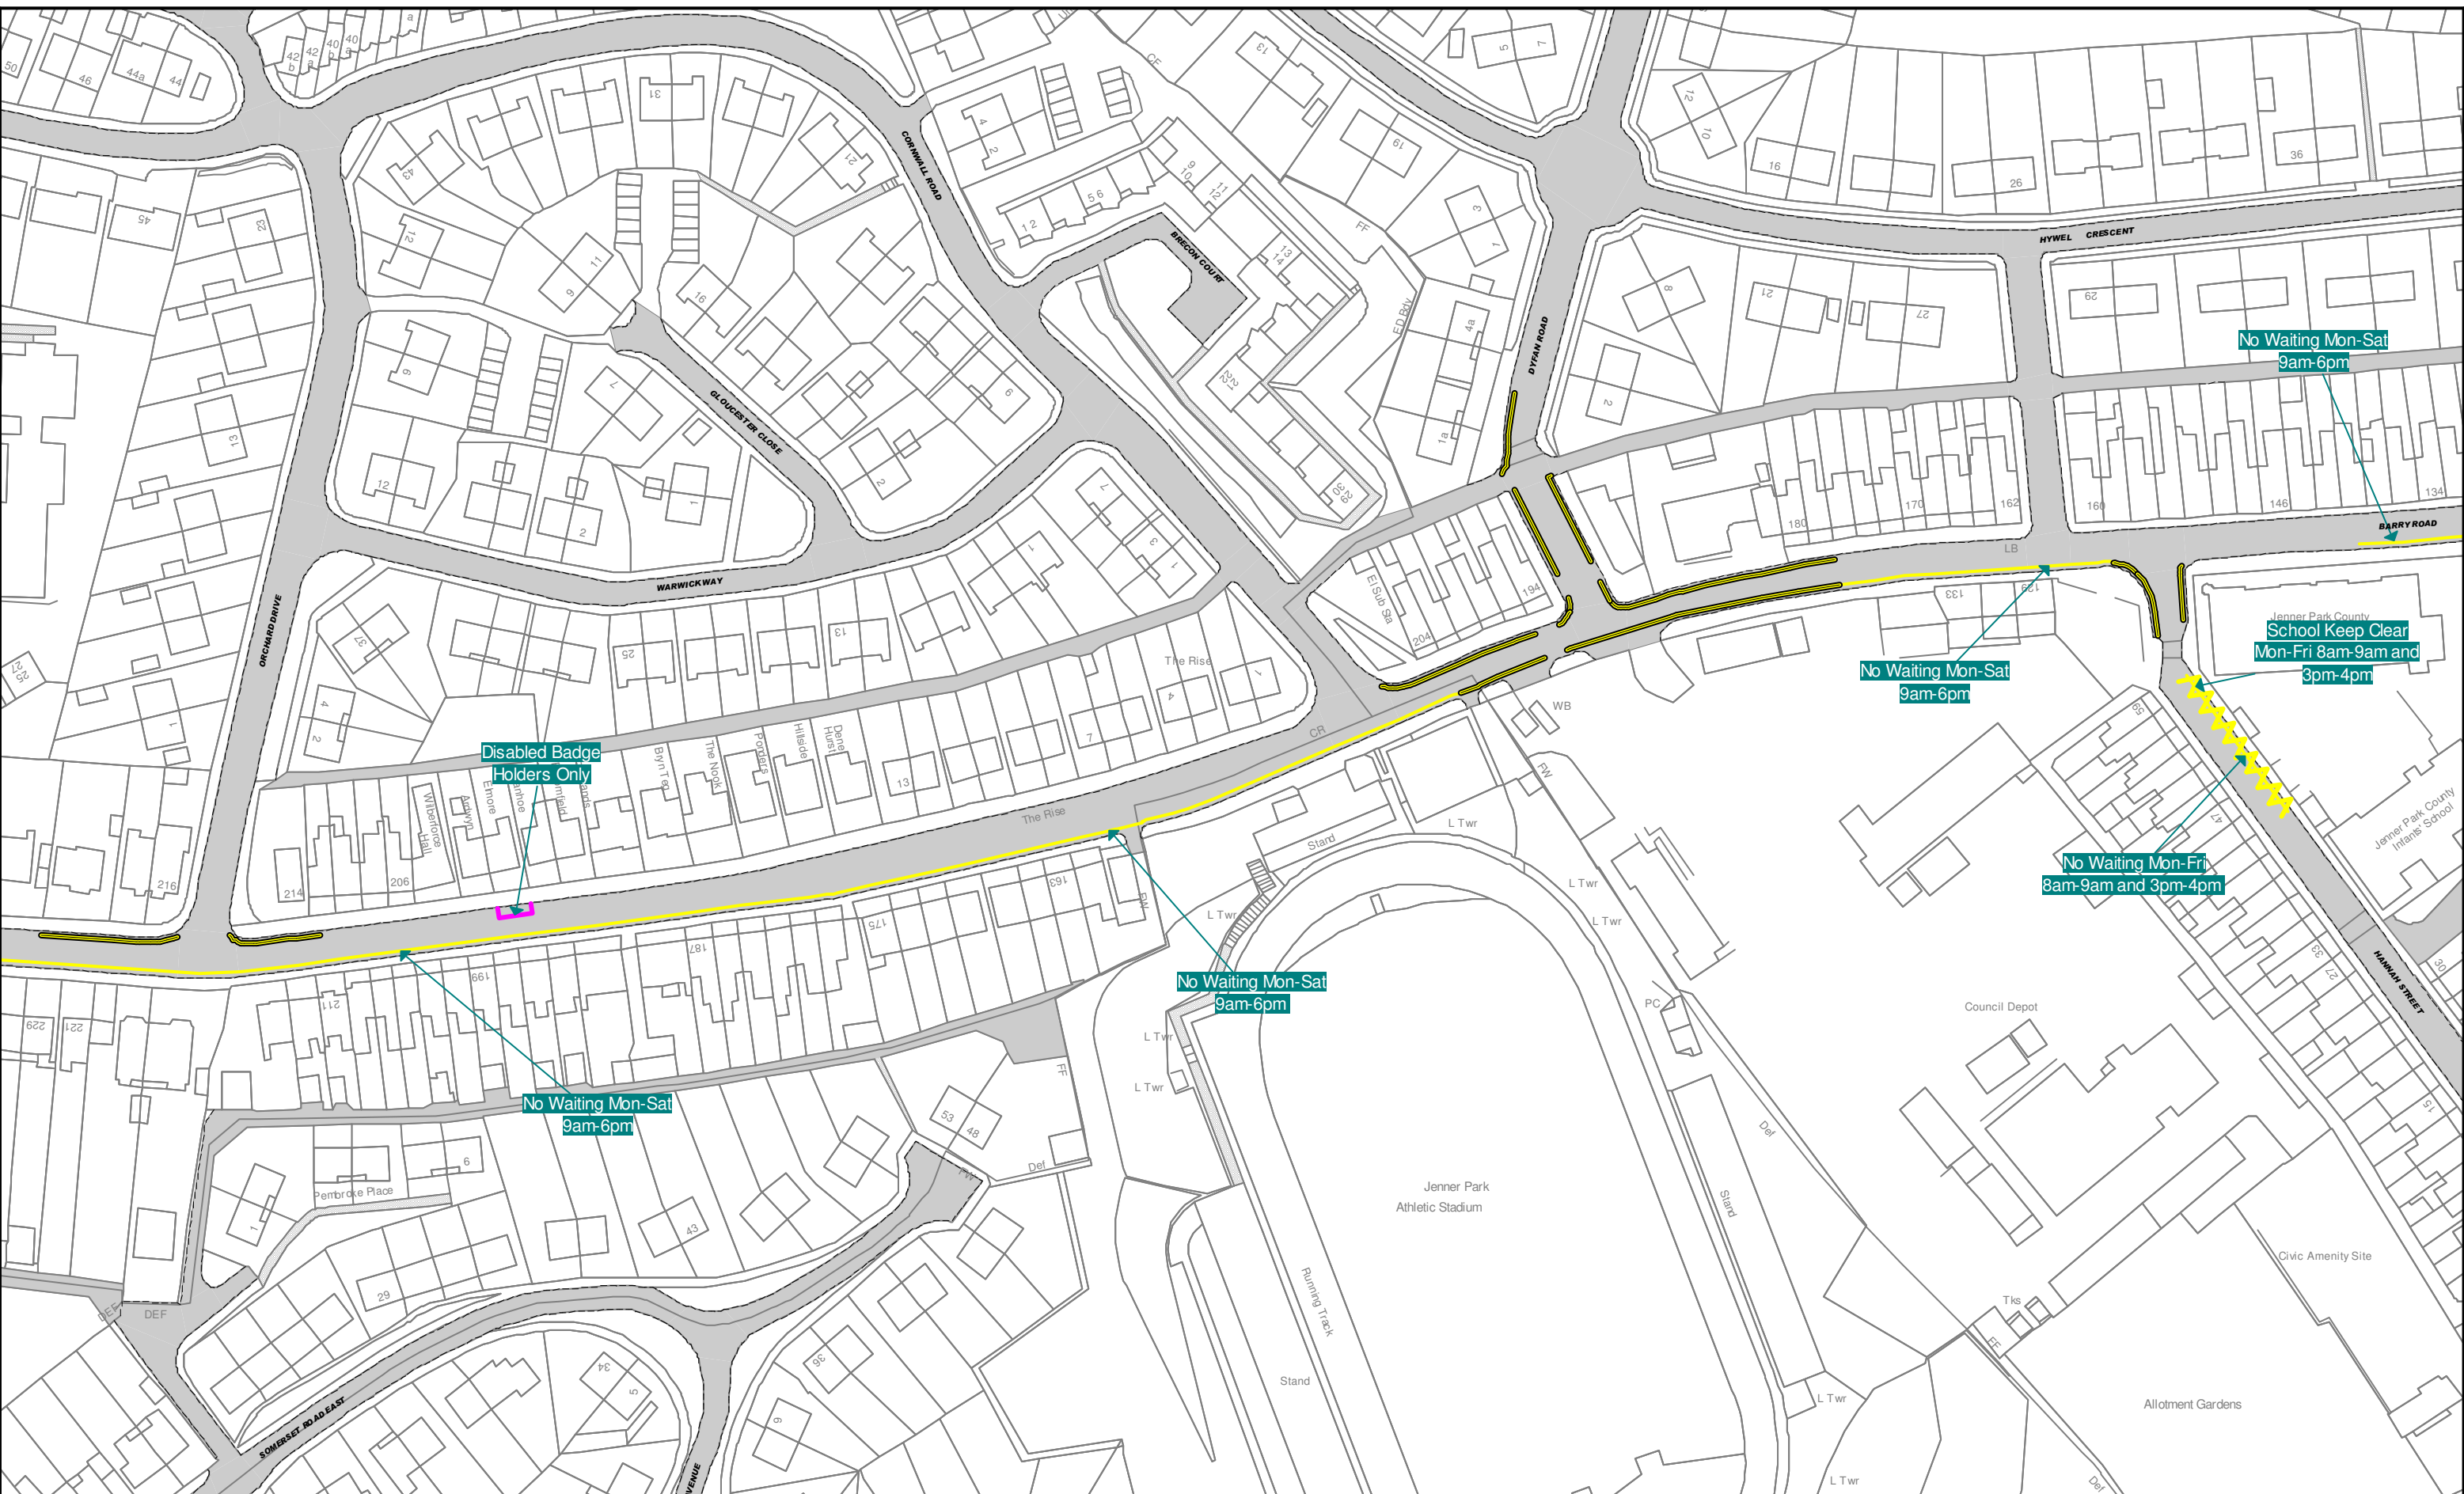

Title: The Vale of Glamorgan Council (Prohibition and Restriction of Waiting and Loading and Parking Places) (Civil Enforcement) Order 2013

Key to TRO Restriction Types	
	No Waiting At Any Time
	No Waiting
	No Loading At Any Time
	No Loading
	School Keep Clear
	24 Hour Clearway
	Limited Waiting
	Taxi Rank
	Disabled Parking Place
	Residents Parking Place
	Shared Use Parking Place (Permit/LW)
	Ambulance Parking Place
	Motorcycle Parking Place
	Loading Bay (any vehicle)
	Loading Bay (goods vehicle)
	Police Vehicle Parking Place
	Doctors Parking Place
	Emergency Vehicles Parking Place

Crown copyright and database rights 2013 Ordnance Survey 100023424
Hawffraint y Goron a hawliau cronfa ddata 2013 Arolwg Ordans 100023424
Vale of Glamorgan Council
Licence No: 100023424

The Vale of Glamorgan Council
The Alps
Wenvoe
CF5 6AA

Cyngor Bro Morgannwg
Yr Alpau
Gwentu
CF5 6AA

SCALE	1 : 1250 @ A3
DATE	01/04/2013
MAP	Tile Ref: AT52
REVISION	1