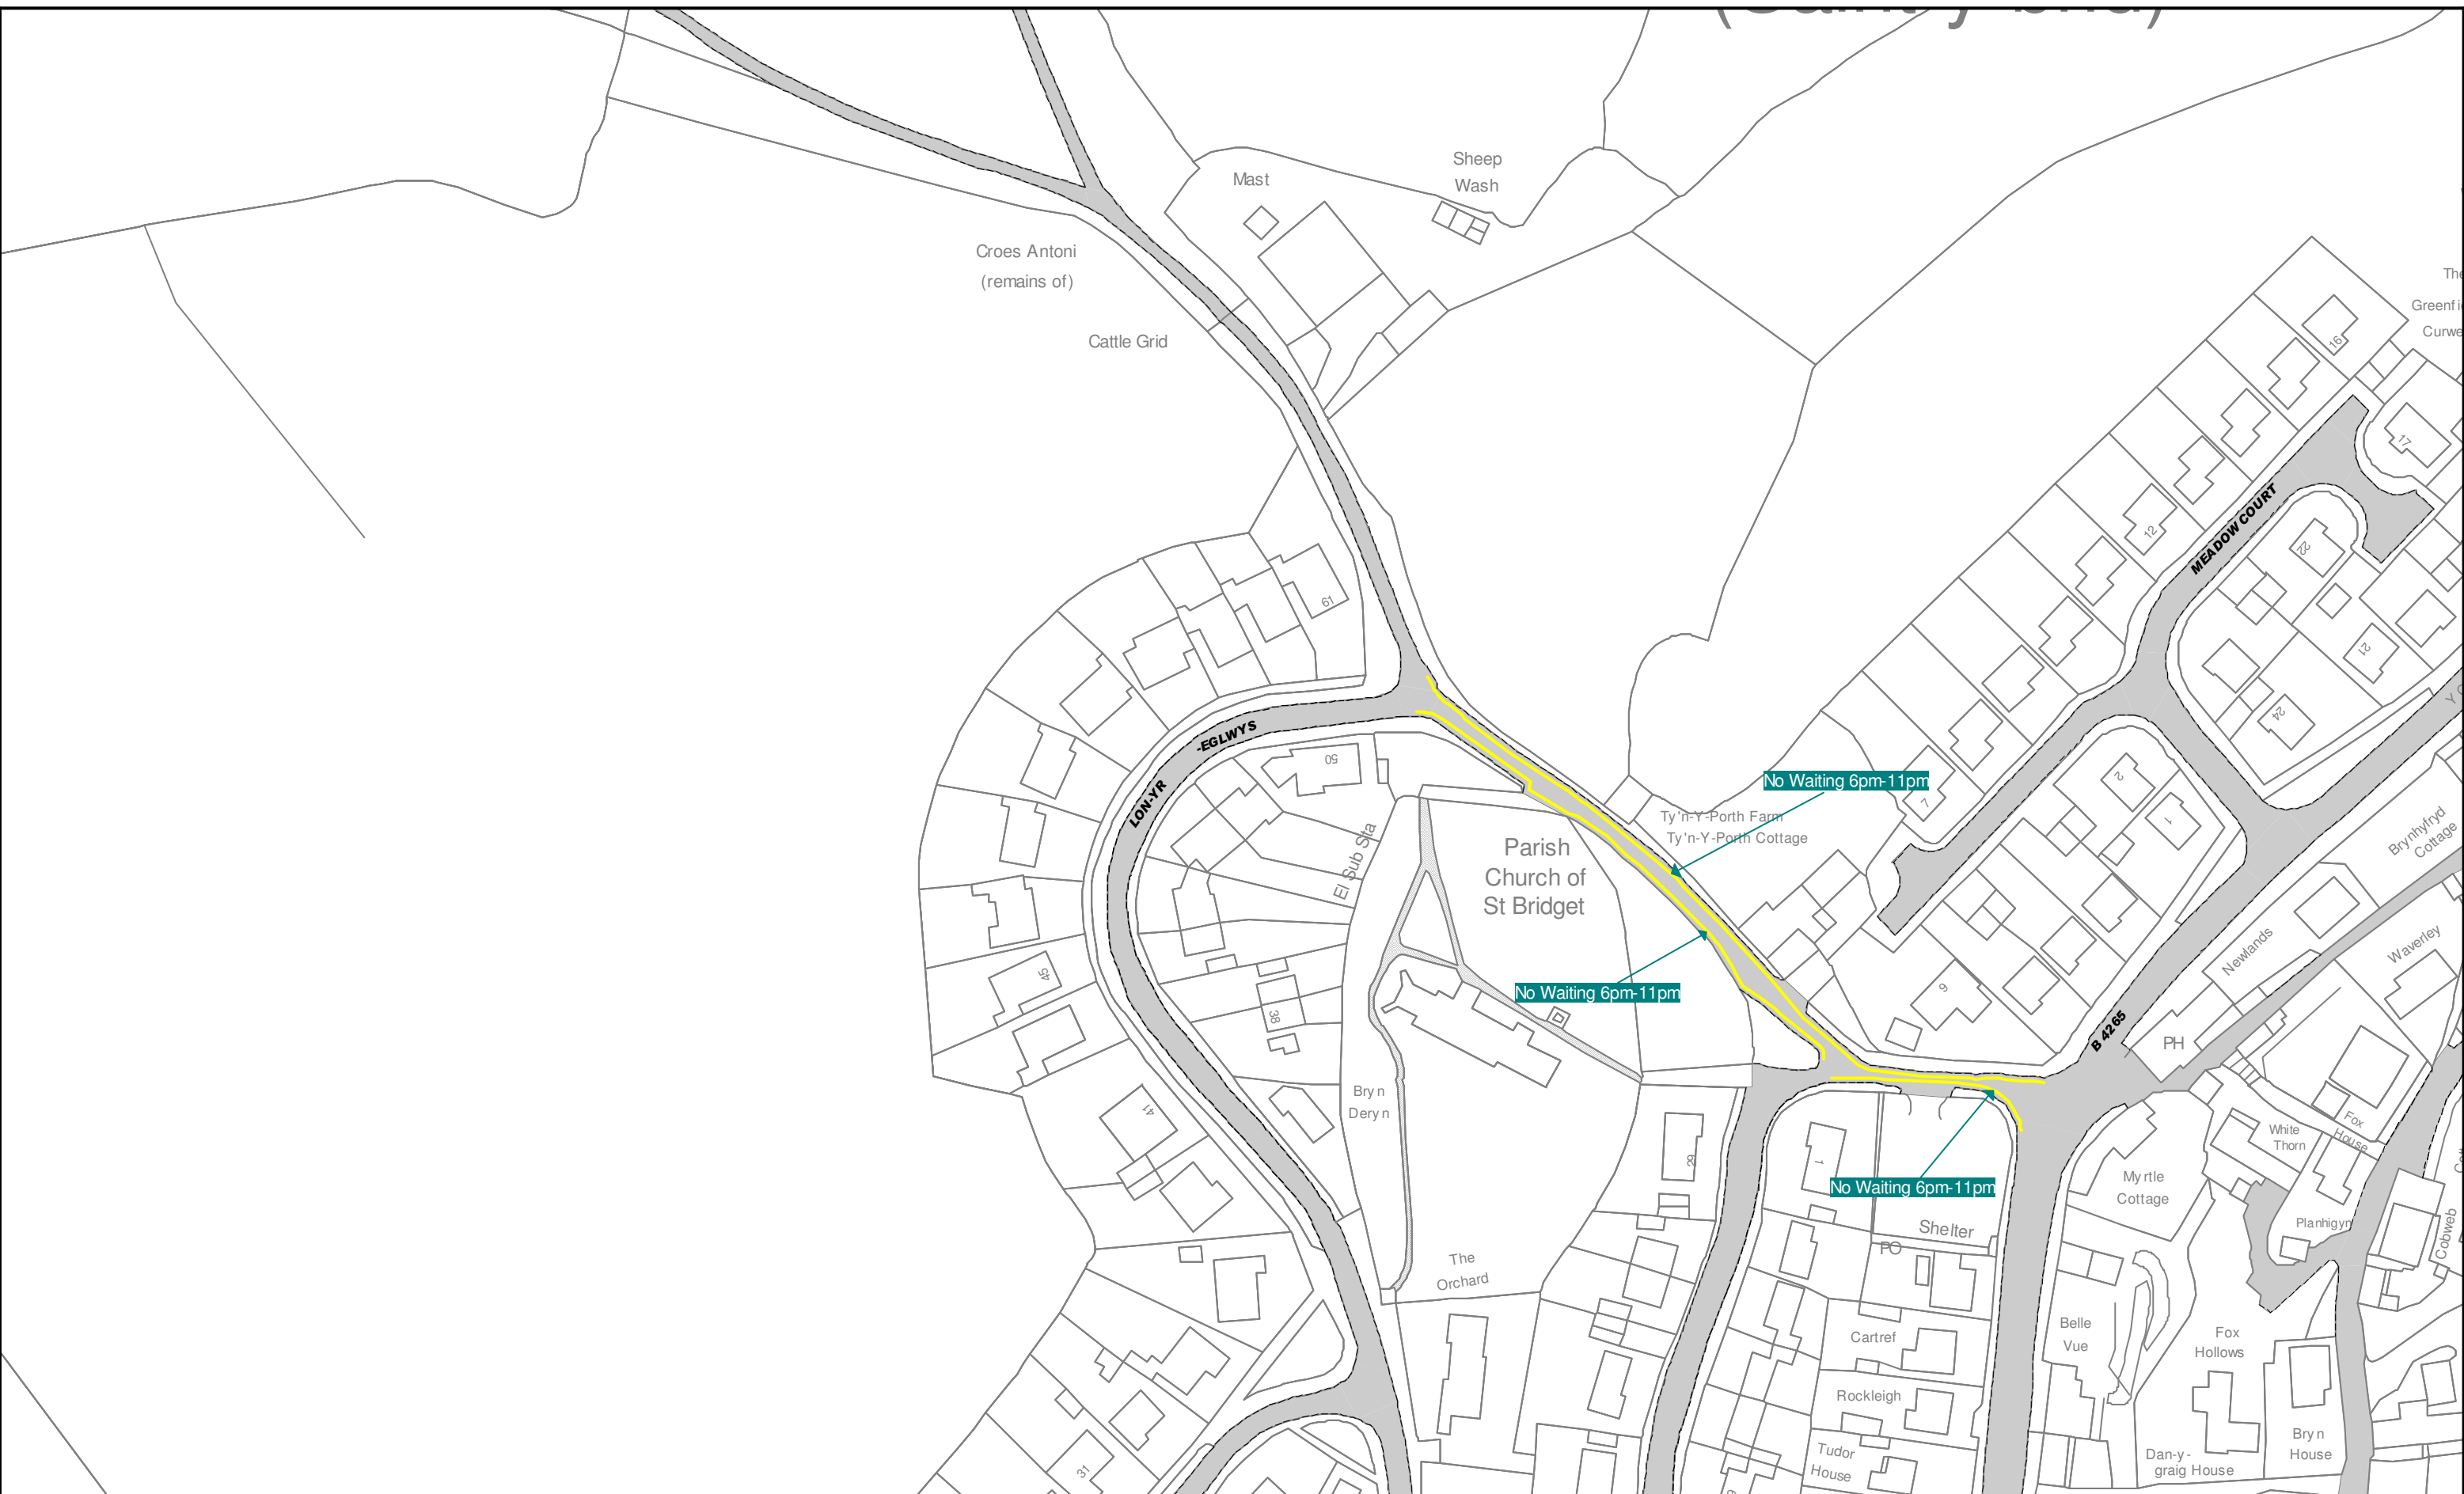

Title: The Vale of Glamorgan Council (Prohibition and Restriction of Waiting and Loading and Parking Places) (Civil Enforcement) Order 2013

Key to TRO Restriction Types	
	No Waiting At Any Time
	No Waiting
	No Loading At Any Time
	No Loading
	School Keep Clear
	24 Hour Clearway
	Limited Waiting
	Taxi Rank
	Disabled Parking Place
	Residents Parking Place
	Shared Use Parking Place (Permit/LW)
	Ambulance Parking Place
	Motorcycle Parking Place
	Loading Bay (any vehicle)
	Loading Bay (goods vehicle)
	Police Vehicle Parking Place
	Doctors Parking Place
	Emergency Vehicles Parking Place

Crown copyright and database rights 2013 Ordnance Survey 100023424
Hawfraint y Goron a hawliau cronfa ddata 2013 Arolwg Ordans 100023424
Vale of Glamorgan Council
Licence No: 100023424

SCALE	1 : 1250 @ A3
DATE	01/04/2013
MAP	Tile Ref: Z8
REVISION	1

The Vale of Glamorgan Council
The Alps
Wenvoe
CF5 6AA

Cyngr Bro Morgannwg
Yr Alpau
Gwentu
CF5 6AA