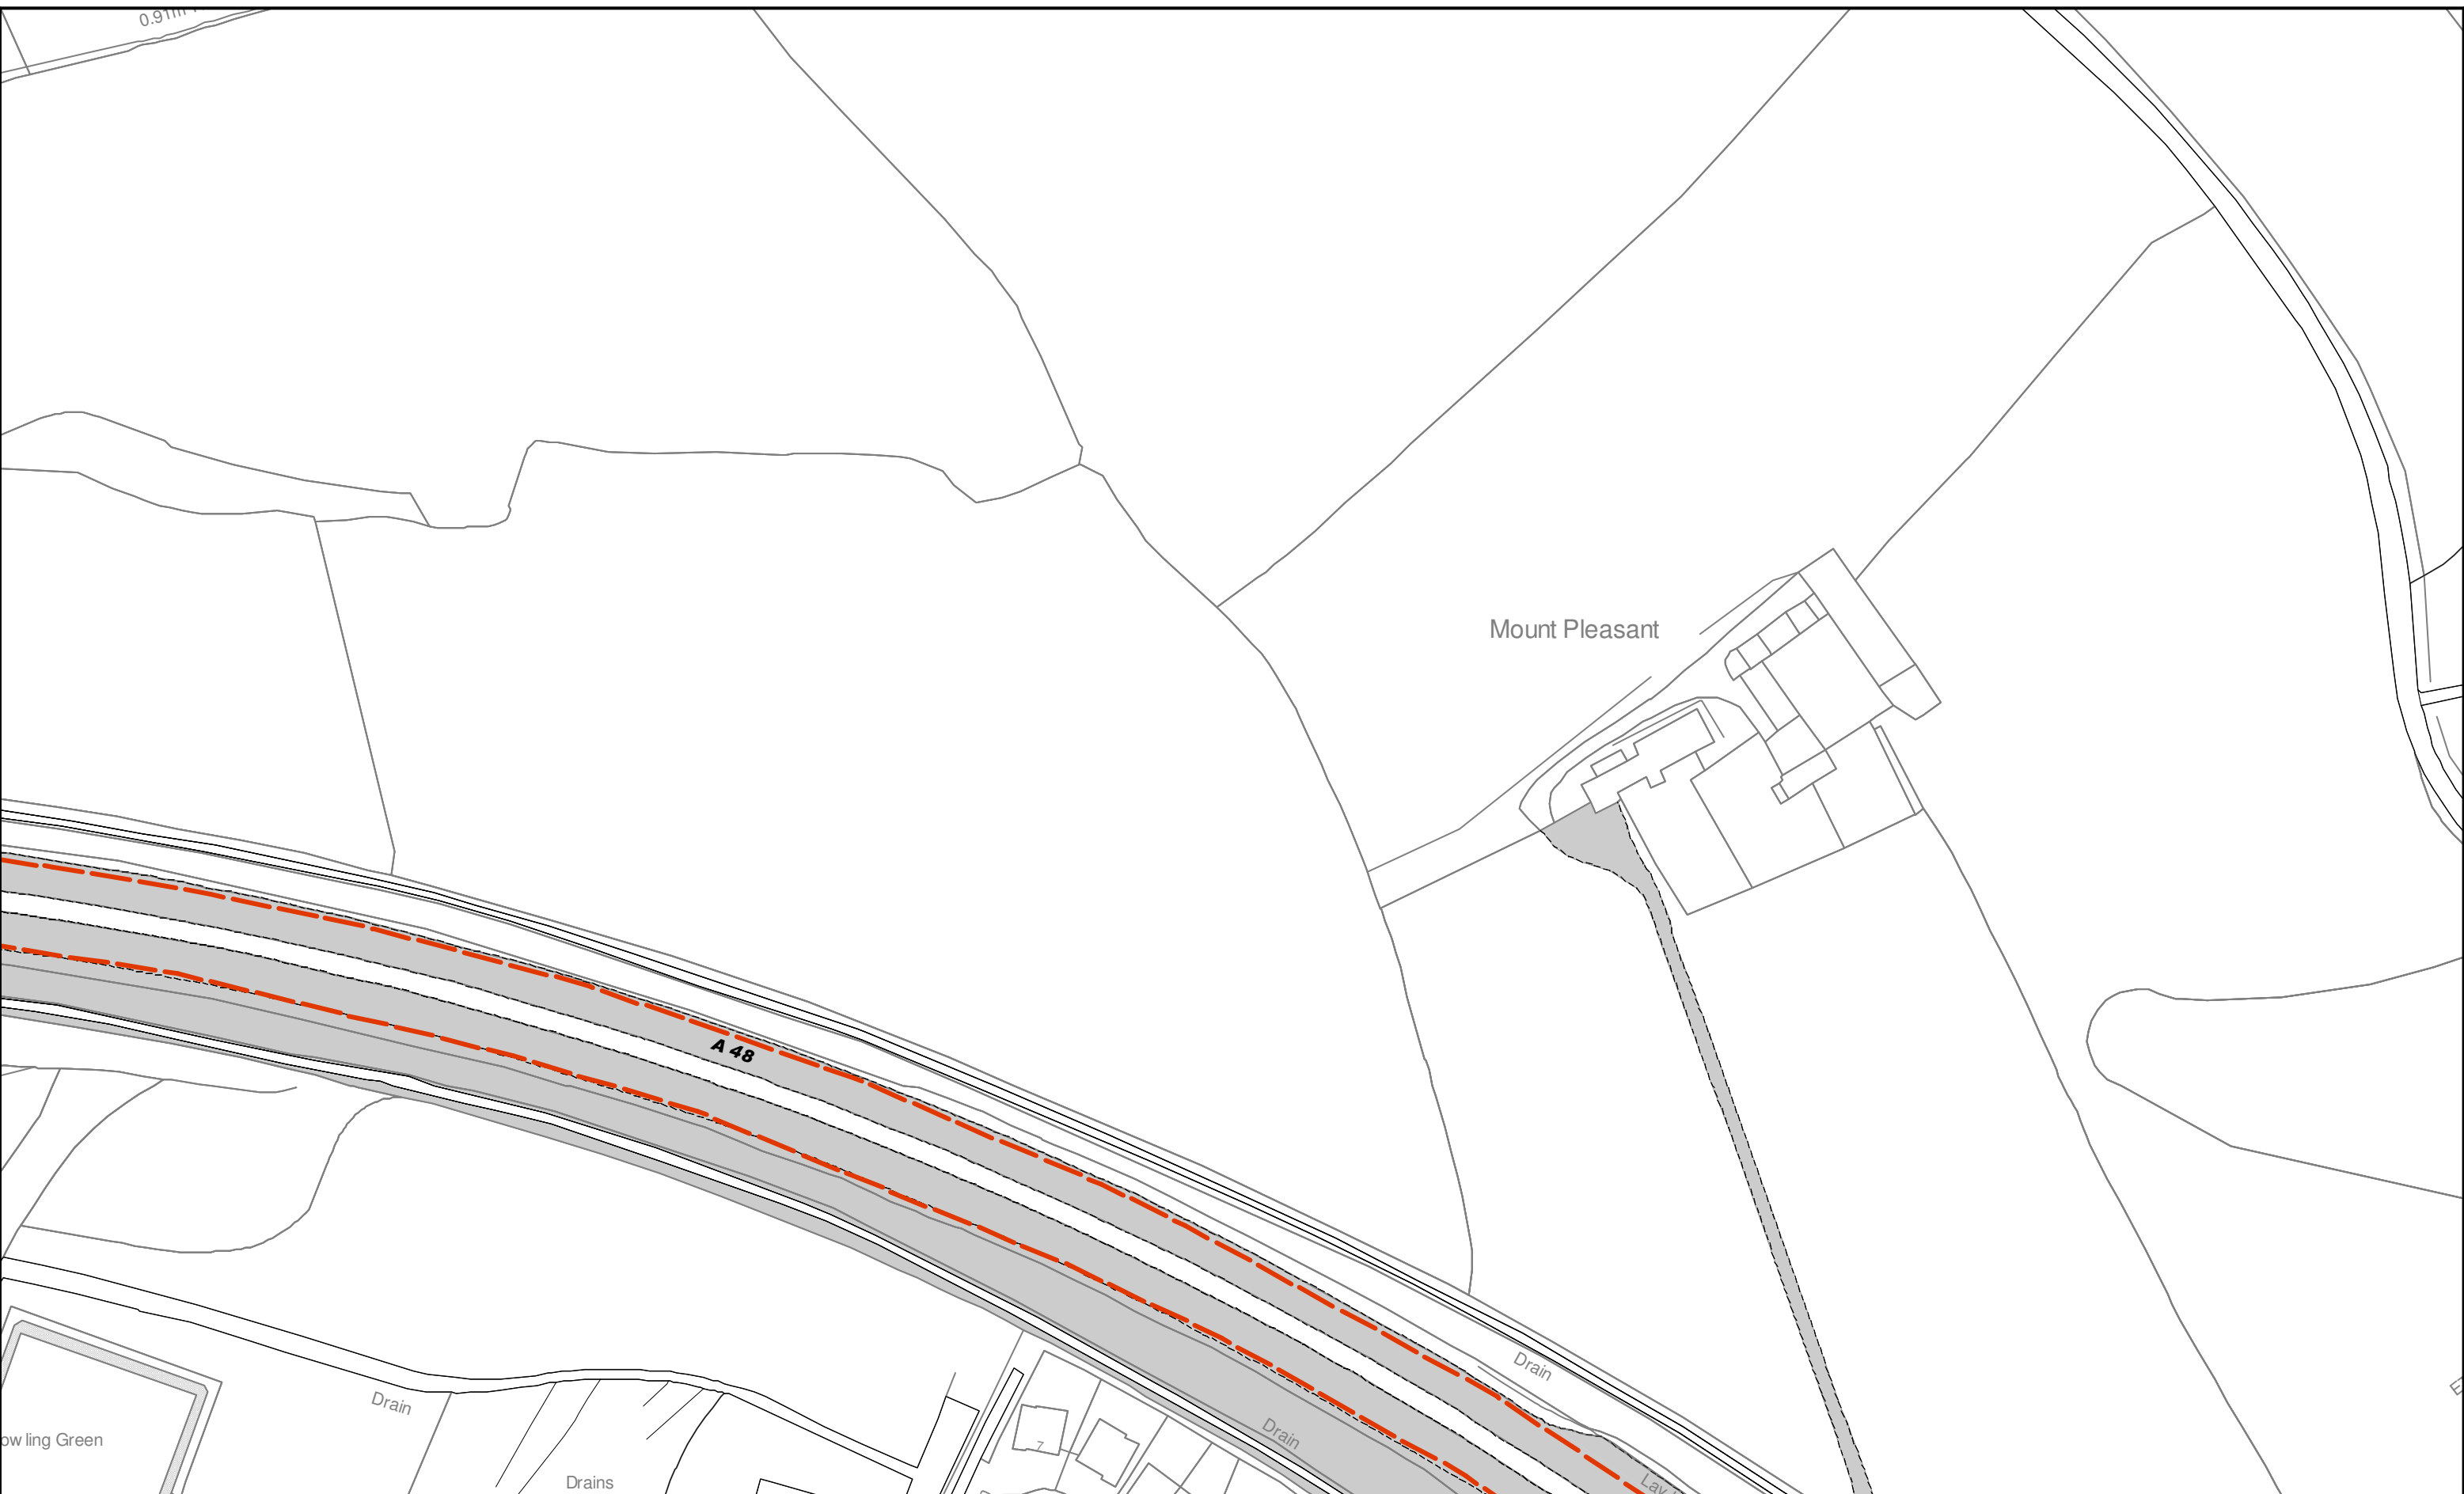

The Vale of Glamorgan Council
The Alps
Wenvoe
CF5 6AA

Cyngor Bro Morgannwg
Yr Alpau
Gwentu
CF5 6AA

Title: The Vale of Glamorgan Council (Prohibition and Restriction of Waiting and Loading and Parking Places) (Civil Enforcement) Order 2013

Key to TRO Restriction Types

	No Waiting At Any Time		24 Hour Clearway		Motorcycle Parking Place
	No Waiting		Limited Waiting		Loading Bay (any vehicle)
	No Loading At Any Time		Taxi Rank		Loading Bay (goods vehicle)
	No Loading		Disabled Parking Place		Police Vehicle Parking Place
	School Keep Clear		Residents Parking Place		Doctors Parking Place
			Shared Use Parking Place (Permit/LW)		Emergency Vehicles Parking Place
			Ambulance Parking Place		

Crown copyright and database rights 2013 Ordnance Survey 100023424
Hawfraint y Goron a hawliau cronfa ddata 2013 Arolwg Ordans 100023424
Vale of Glamorgan Council
Licence No: 100023424

SCALE	1 : 1250 @ A3
DATE	01/04/2013
MAP	Tile Ref: Z28
REVISION	1