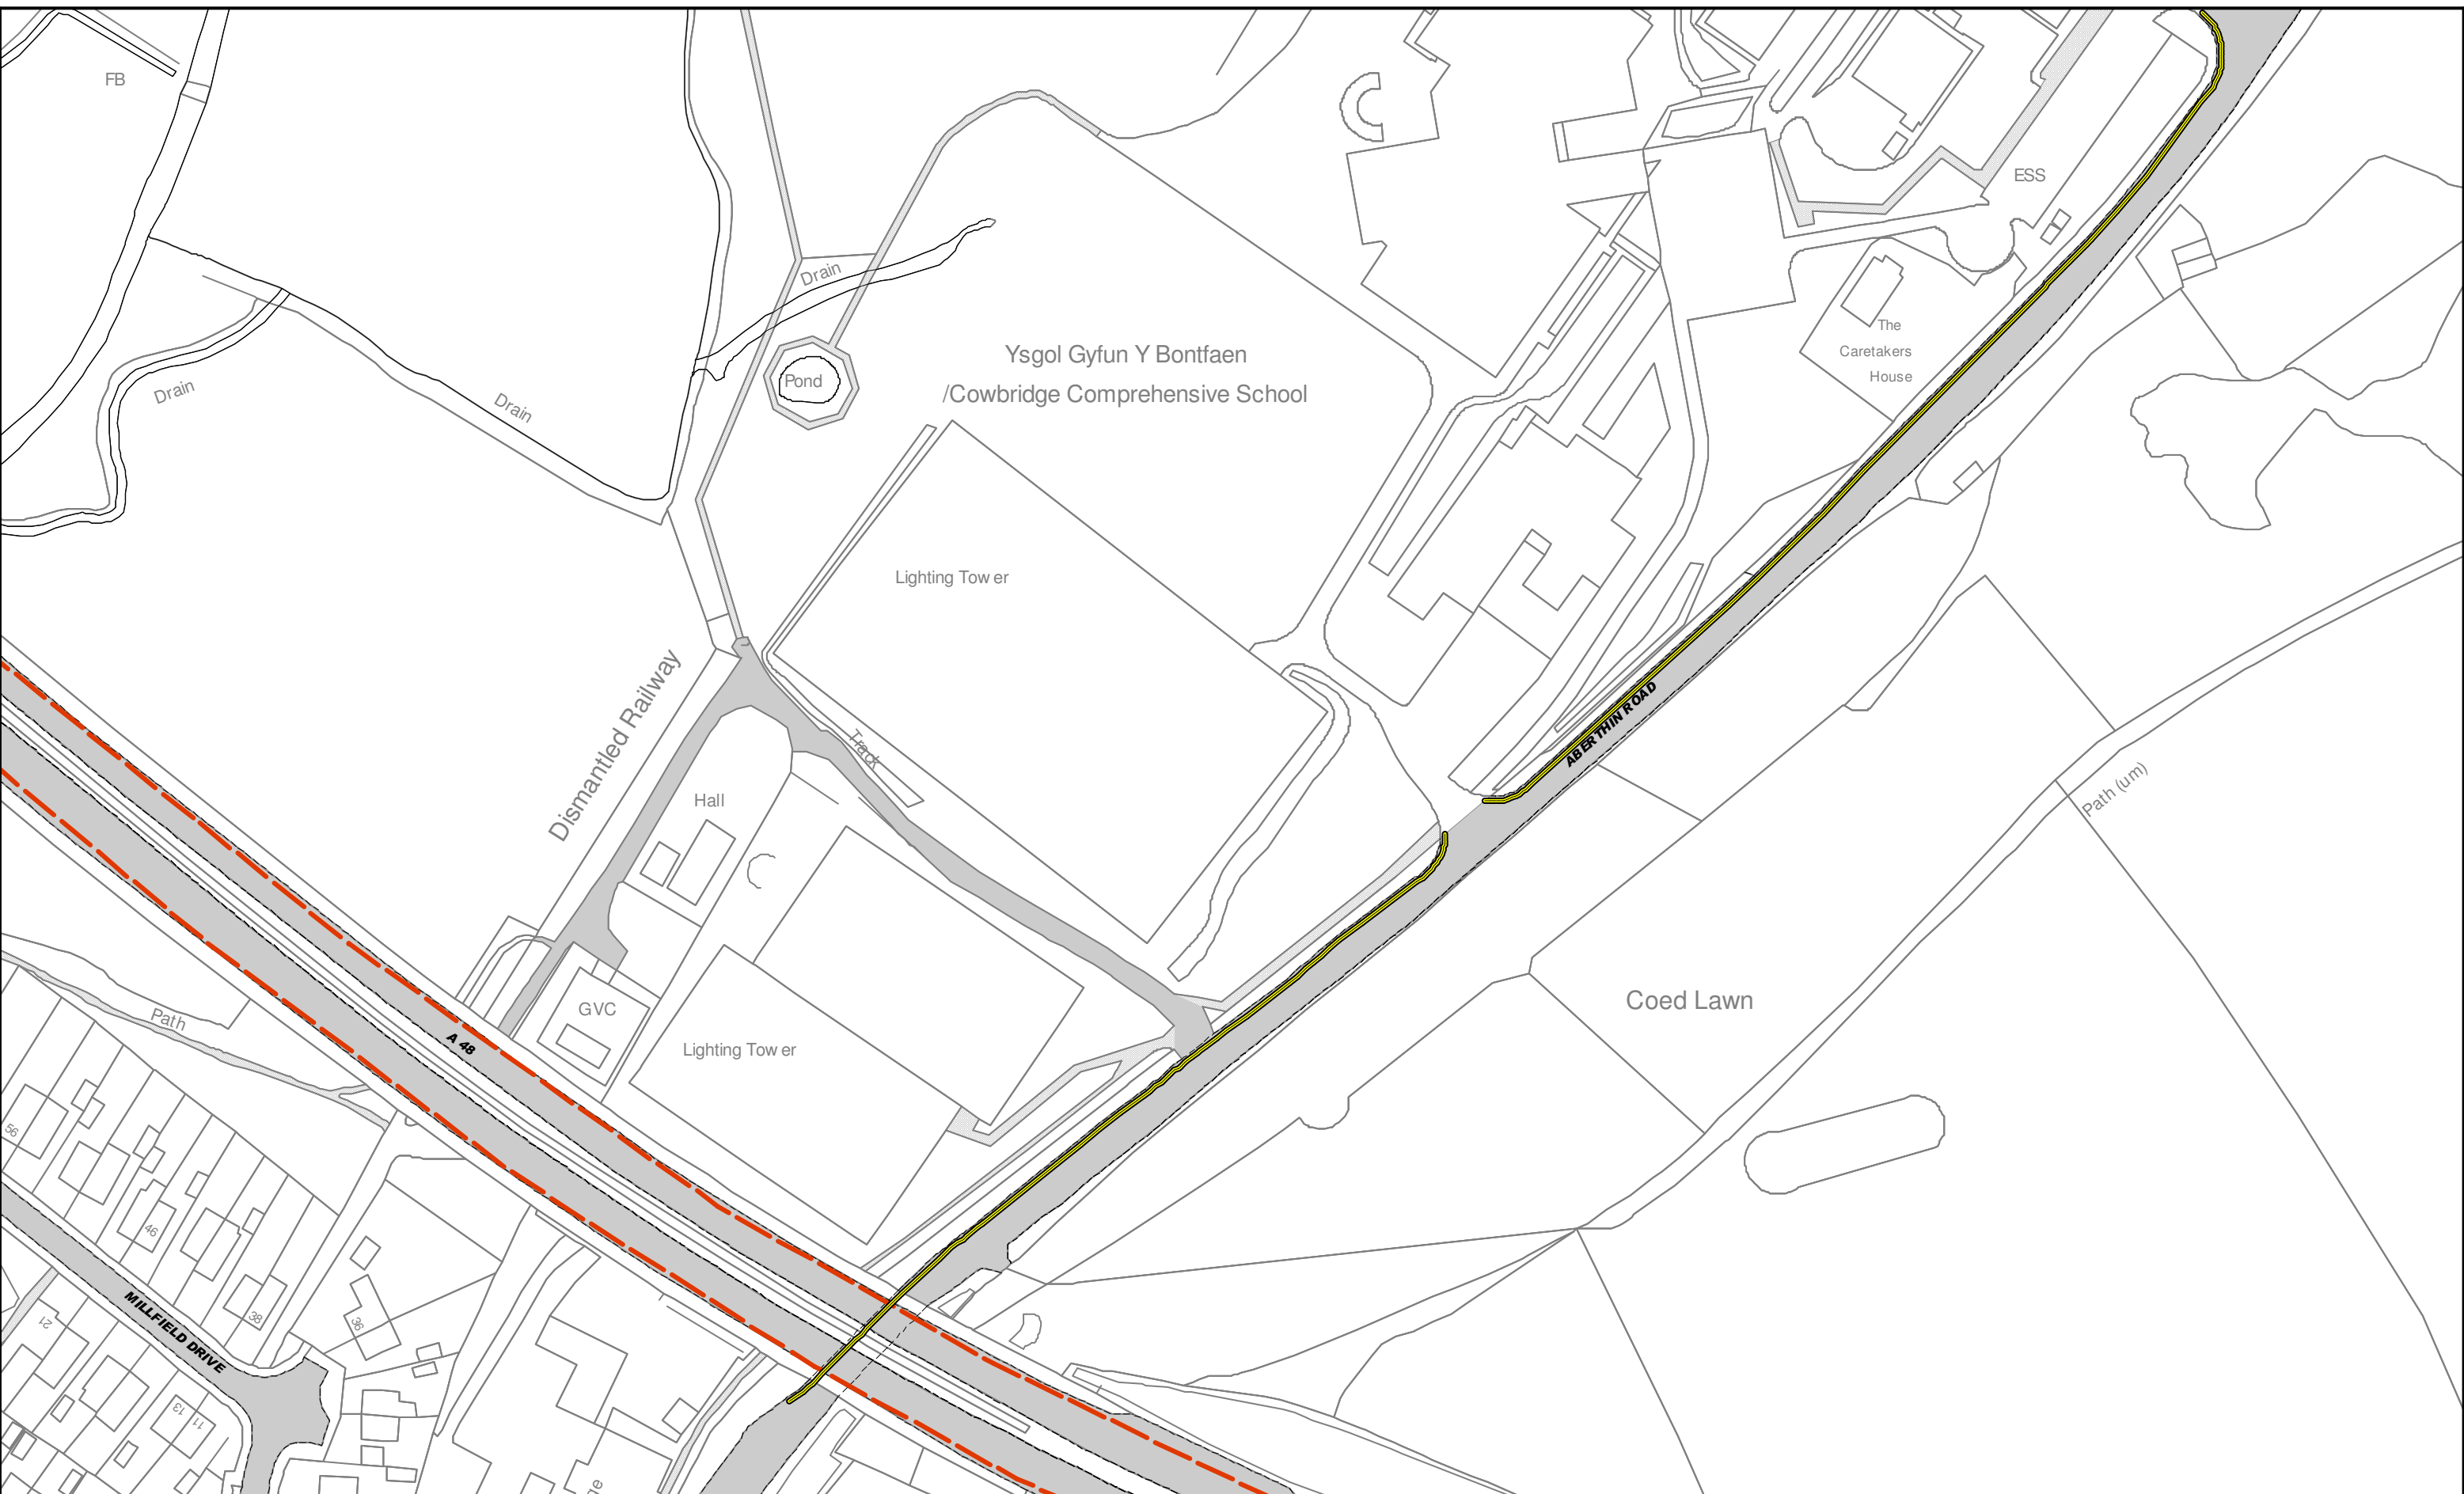

Title: The Vale of Glamorgan Council (Prohibition and Restriction of Waiting and Loading and Parking Places) (Civil Enforcement) Order 2013

Key to TRO Restriction Types	
	No Waiting At Any Time
	No Waiting
	No Loading At Any Time
	No Loading
	School Keep Clear
	24 Hour Clearway
	Limited Waiting
	Taxi Rank
	Disabled Parking Place
	Residents Parking Place
	Shared Use Parking Place (Permit/LW)
	Ambulance Parking Place
	Motorcycle Parking Place
	Loading Bay (any vehicle)
	Loading Bay (goods vehicle)
	Police Vehicle Parking Place
	Doctors Parking Place
	Emergency Vehicles Parking Place

Crown copyright and database rights 2013 Ordnance Survey 100023424
Hawfraint y Goron a hawliau cronfa ddata 2013 Arolwg Ordans 100023424
Vale of Glamorgan Council
Licence No: 100023424

The Vale of Glamorgan Council
The Alps
Wenvoe
CF5 6AA

Cyngor Bro Morgannwg
Yr Alpau
Gwentu
CF5 6AA

SCALE	1 : 1250 @ A3
DATE	01/04/2013
MAP	Tile Ref: AA29
REVISION	1