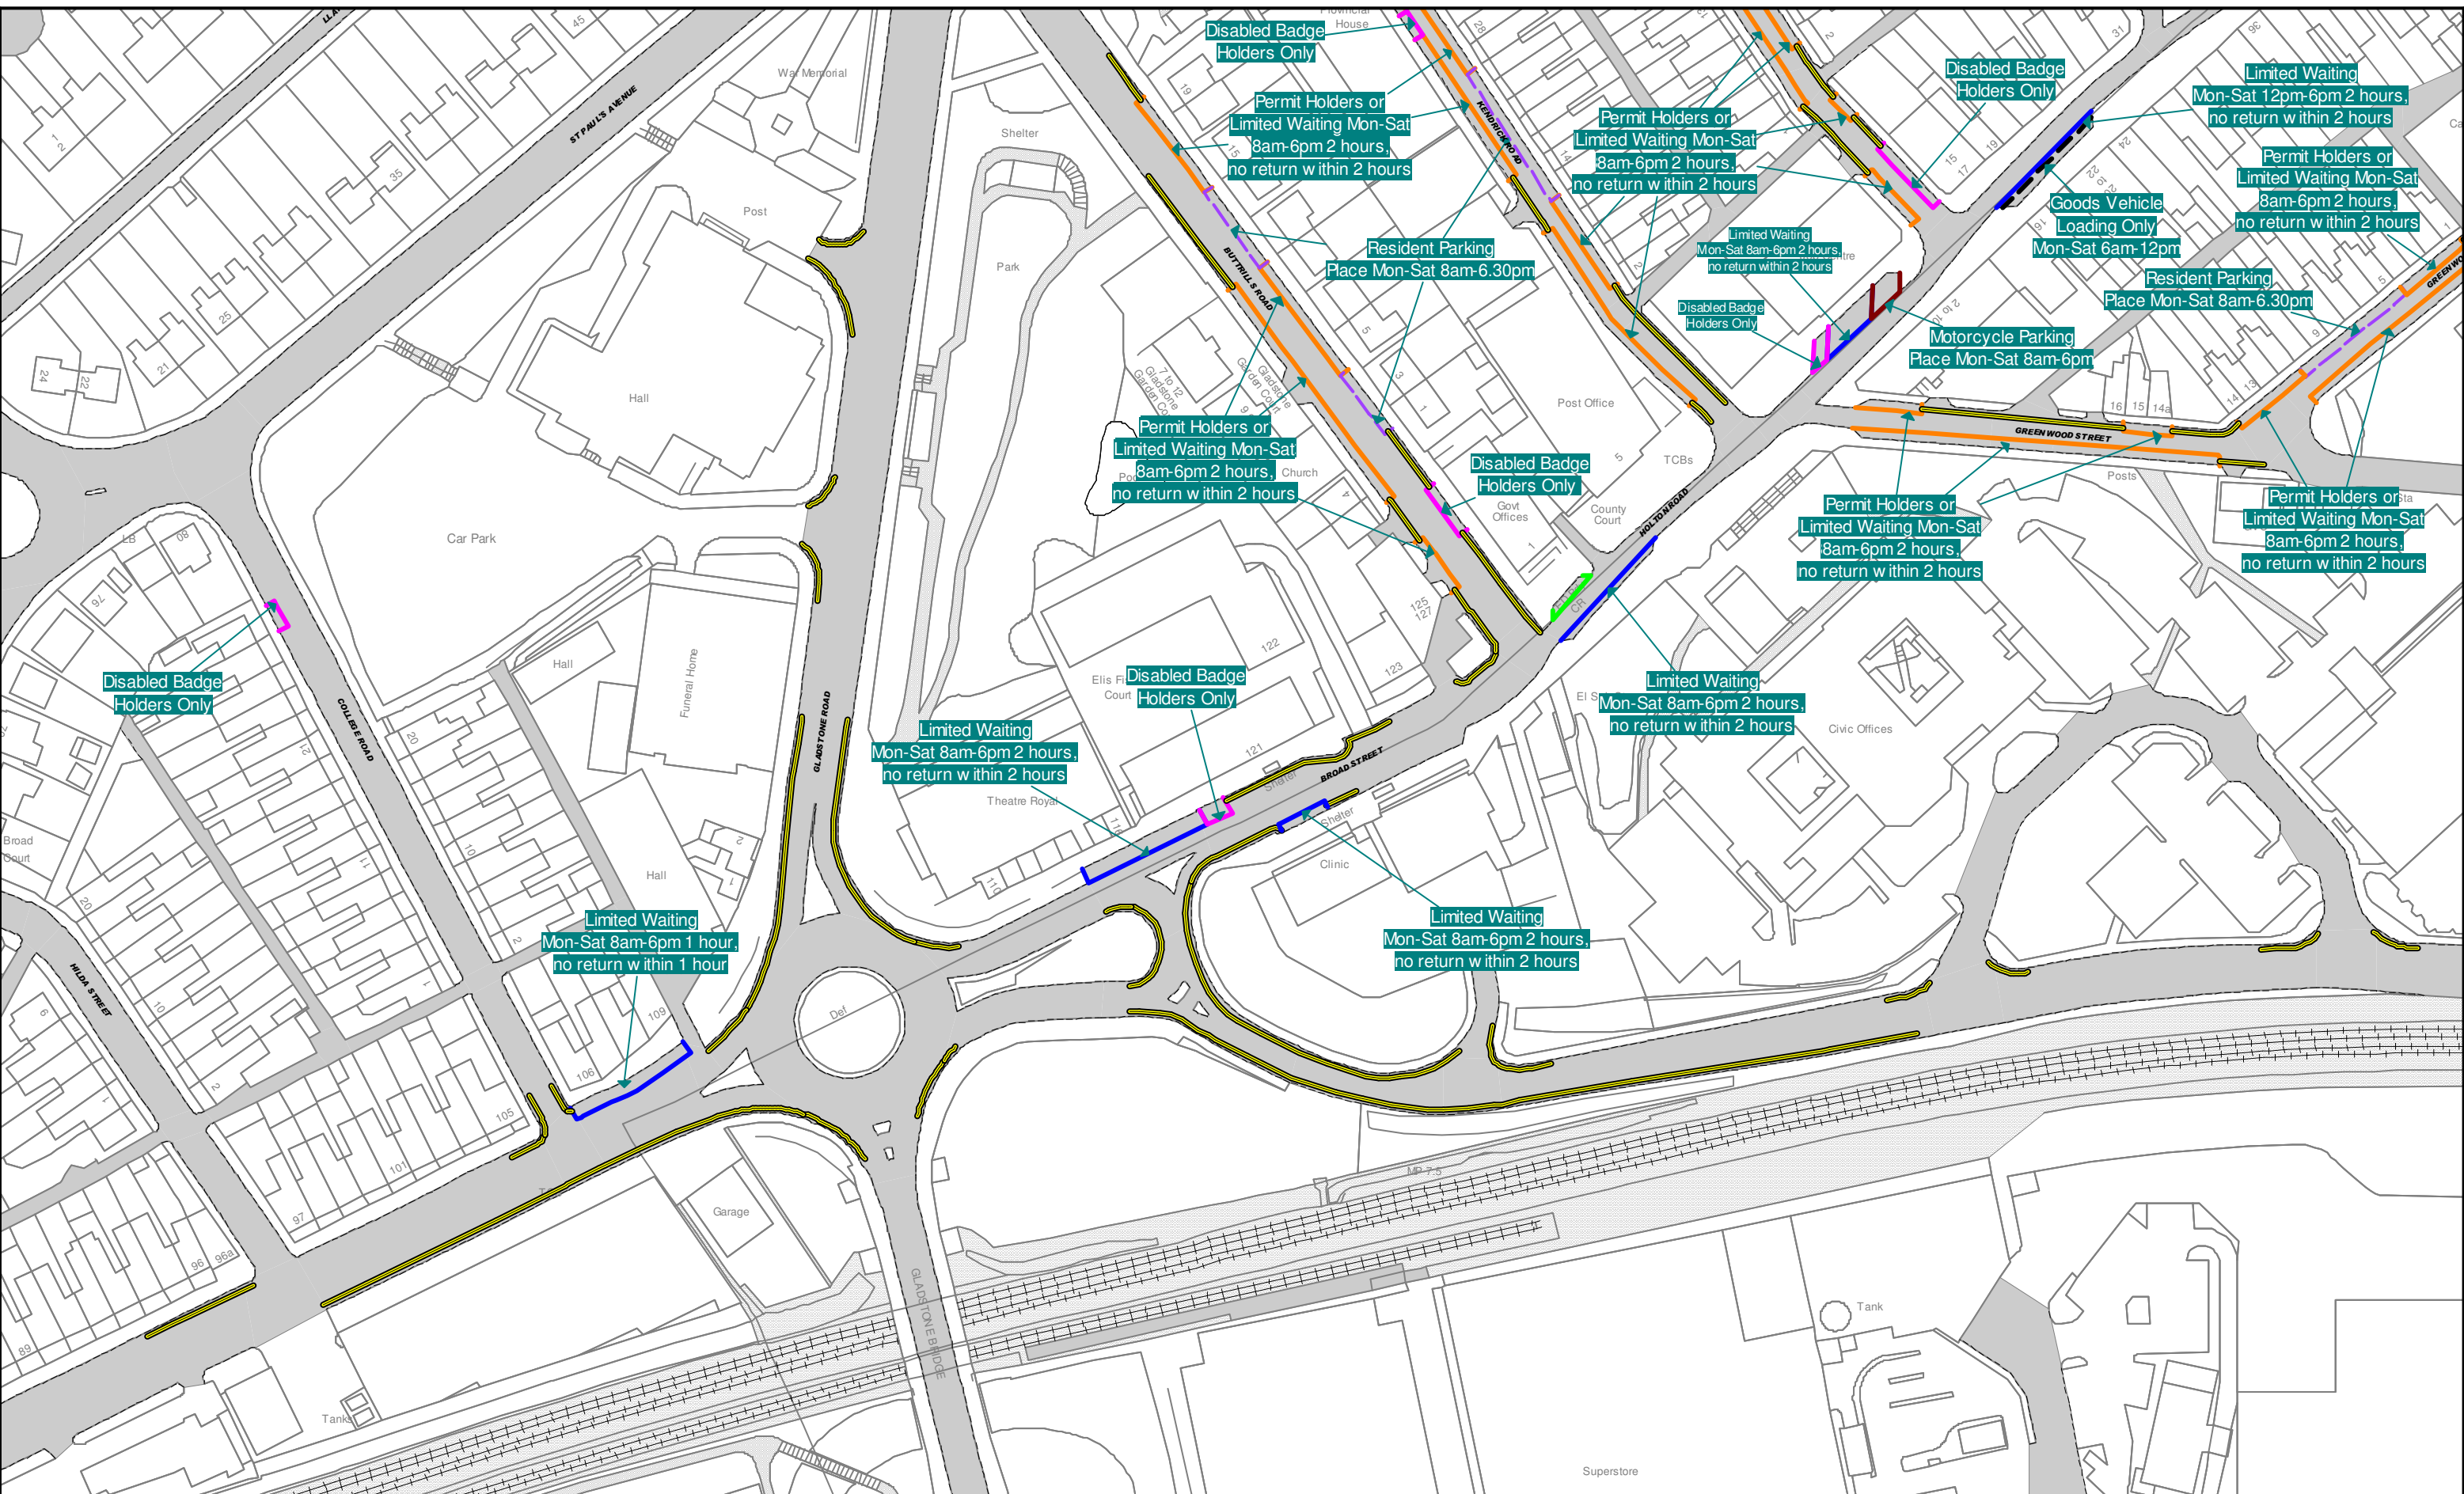

The Vale of Glamorgan Council
The Alps
Wenvoe
CF5 6AA

Cyngor Bro Morgannwg
Yr Alpau
Gwentu
CF5 6AA

Title: The Vale of Glamorgan Council (Prohibition and Restriction of Waiting and Loading and Parking Places) (Civil Enforcement) Order 2013

Key to TRO Restriction Types	
	No Waiting At Any Time
	No Waiting
	No Loading At Any Time
	No Loading
	School Keep Clear
	24 Hour Clearway
	Limited Waiting
	Taxi Rank
	Disabled Parking Place
	Residents Parking Place
	Shared Use Parking Place (Permit/LW)
	Ambulance Parking Place
	Motorcycle Parking Place
	Loading Bay (any vehicle)
	Loading Bay (goods vehicle)
	Police Vehicle Parking Place
	Doctors Parking Place
	Emergency Vehicles Parking Place

AV51
AW50 AW52

Crown copyright and database rights 2013 Ordnance Survey 100023424
Hawfraint y Goron a hawliau cronfa ddata 2013 Arolwg Ordans 100023424
Vale of Glamorgan Council
Licence No: 100023424

SCALE	1 : 1250 @ A3
DATE	01/04/2013
MAP	Tile Ref: AW51
REVISION	1