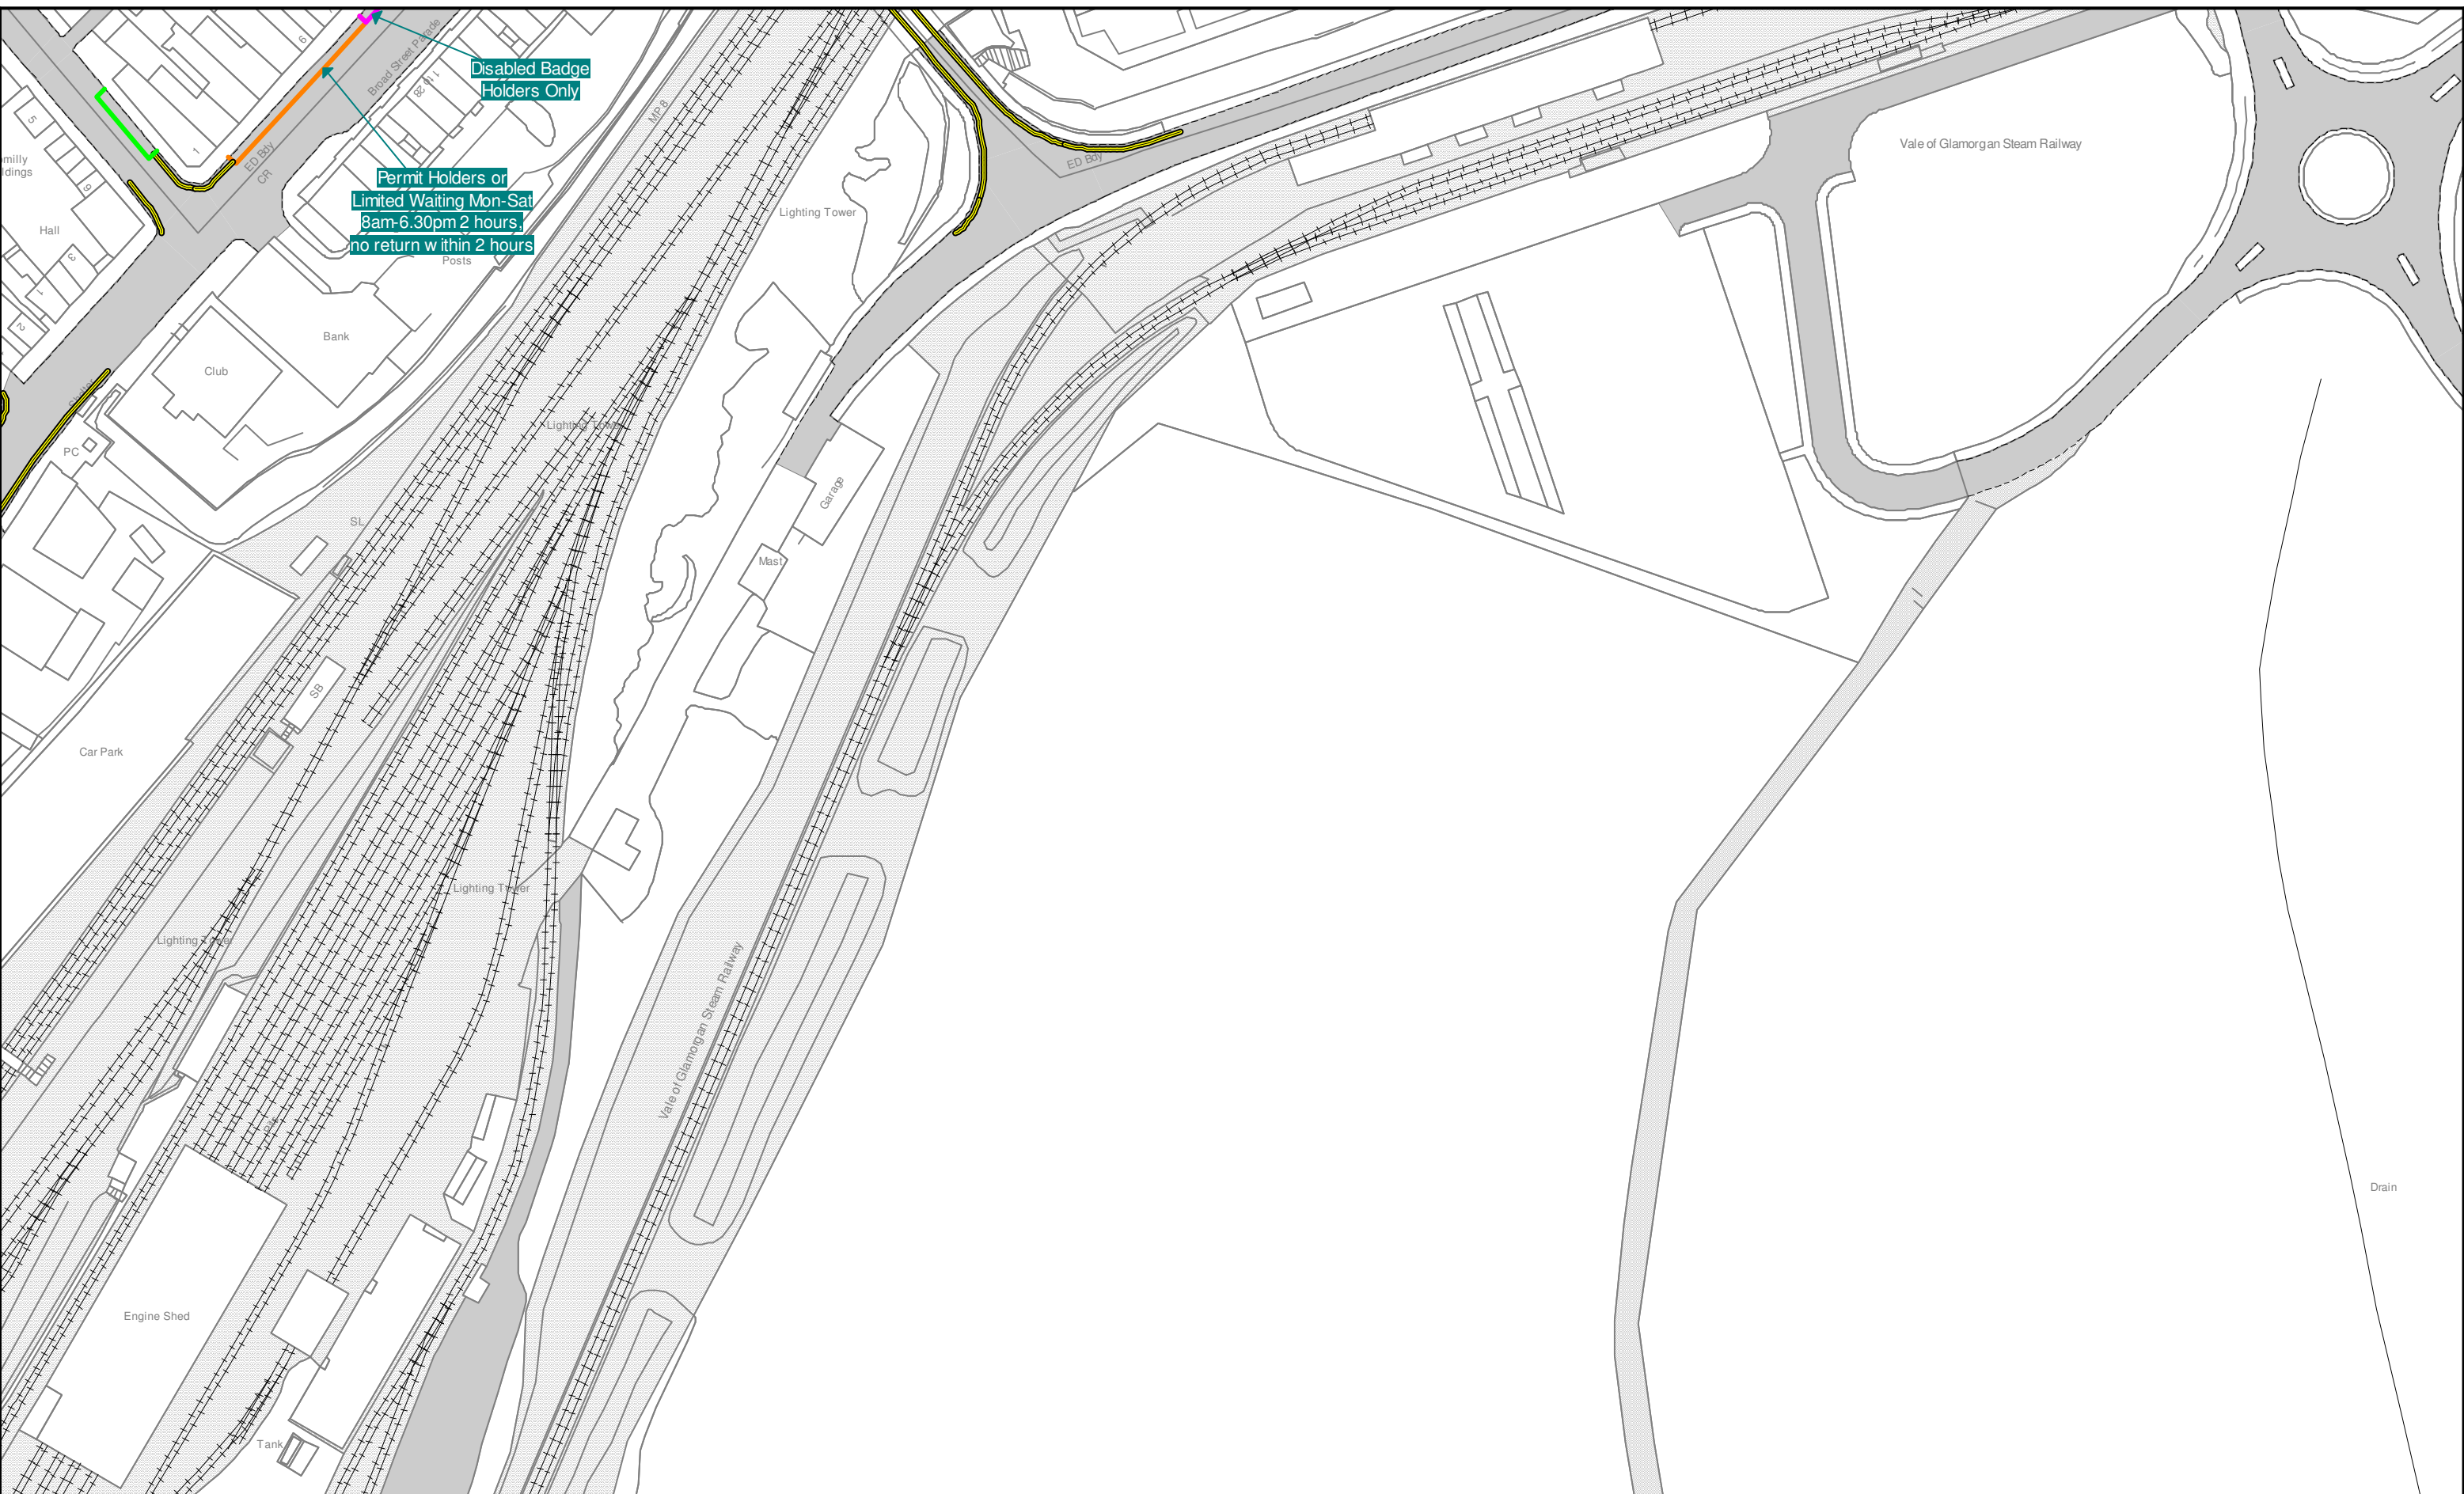

The Vale of Glamorgan Council
The Alps
Wenvoe
CF5 6AA

Cyngor Bro Morgannwg
Yr Alpau
Gwentu
CF5 6AA

Title: The Vale of Glamorgan Council (Prohibition and Restriction of Waiting and Loading and Parking Places) (Civil Enforcement) Order 2013

Key to TRO Restriction Types

	No Waiting At Any Time		24 Hour Clearway		Motorcycle Parking Place
	No Waiting		Limited Waiting		Loading Bay (any vehicle)
	No Loading At Any Time		Taxi Rank		Loading Bay (goods vehicle)
	No Loading		Disabled Parking Place		Police Vehicle Parking Place
	No Loading		Residents Parking Place		Doctors Parking Place
	School Keep Clear		Shared Use Parking Place (Permit/LW)		Emergency Vehicles Parking Place
			Ambulance Parking Place		

Crown copyright and database rights 2013 Ordnance Survey 100023424
Hawfright y Goron a hawliau cronfa ddata 2013 Arolwg Ordnans 100023424
Vale of Glamorgan Council
Licence No: 100023424

SCALE	1 : 1250 @ A3
DATE	01/04/2013
MAP	Tile Ref: AY50
REVISION	1