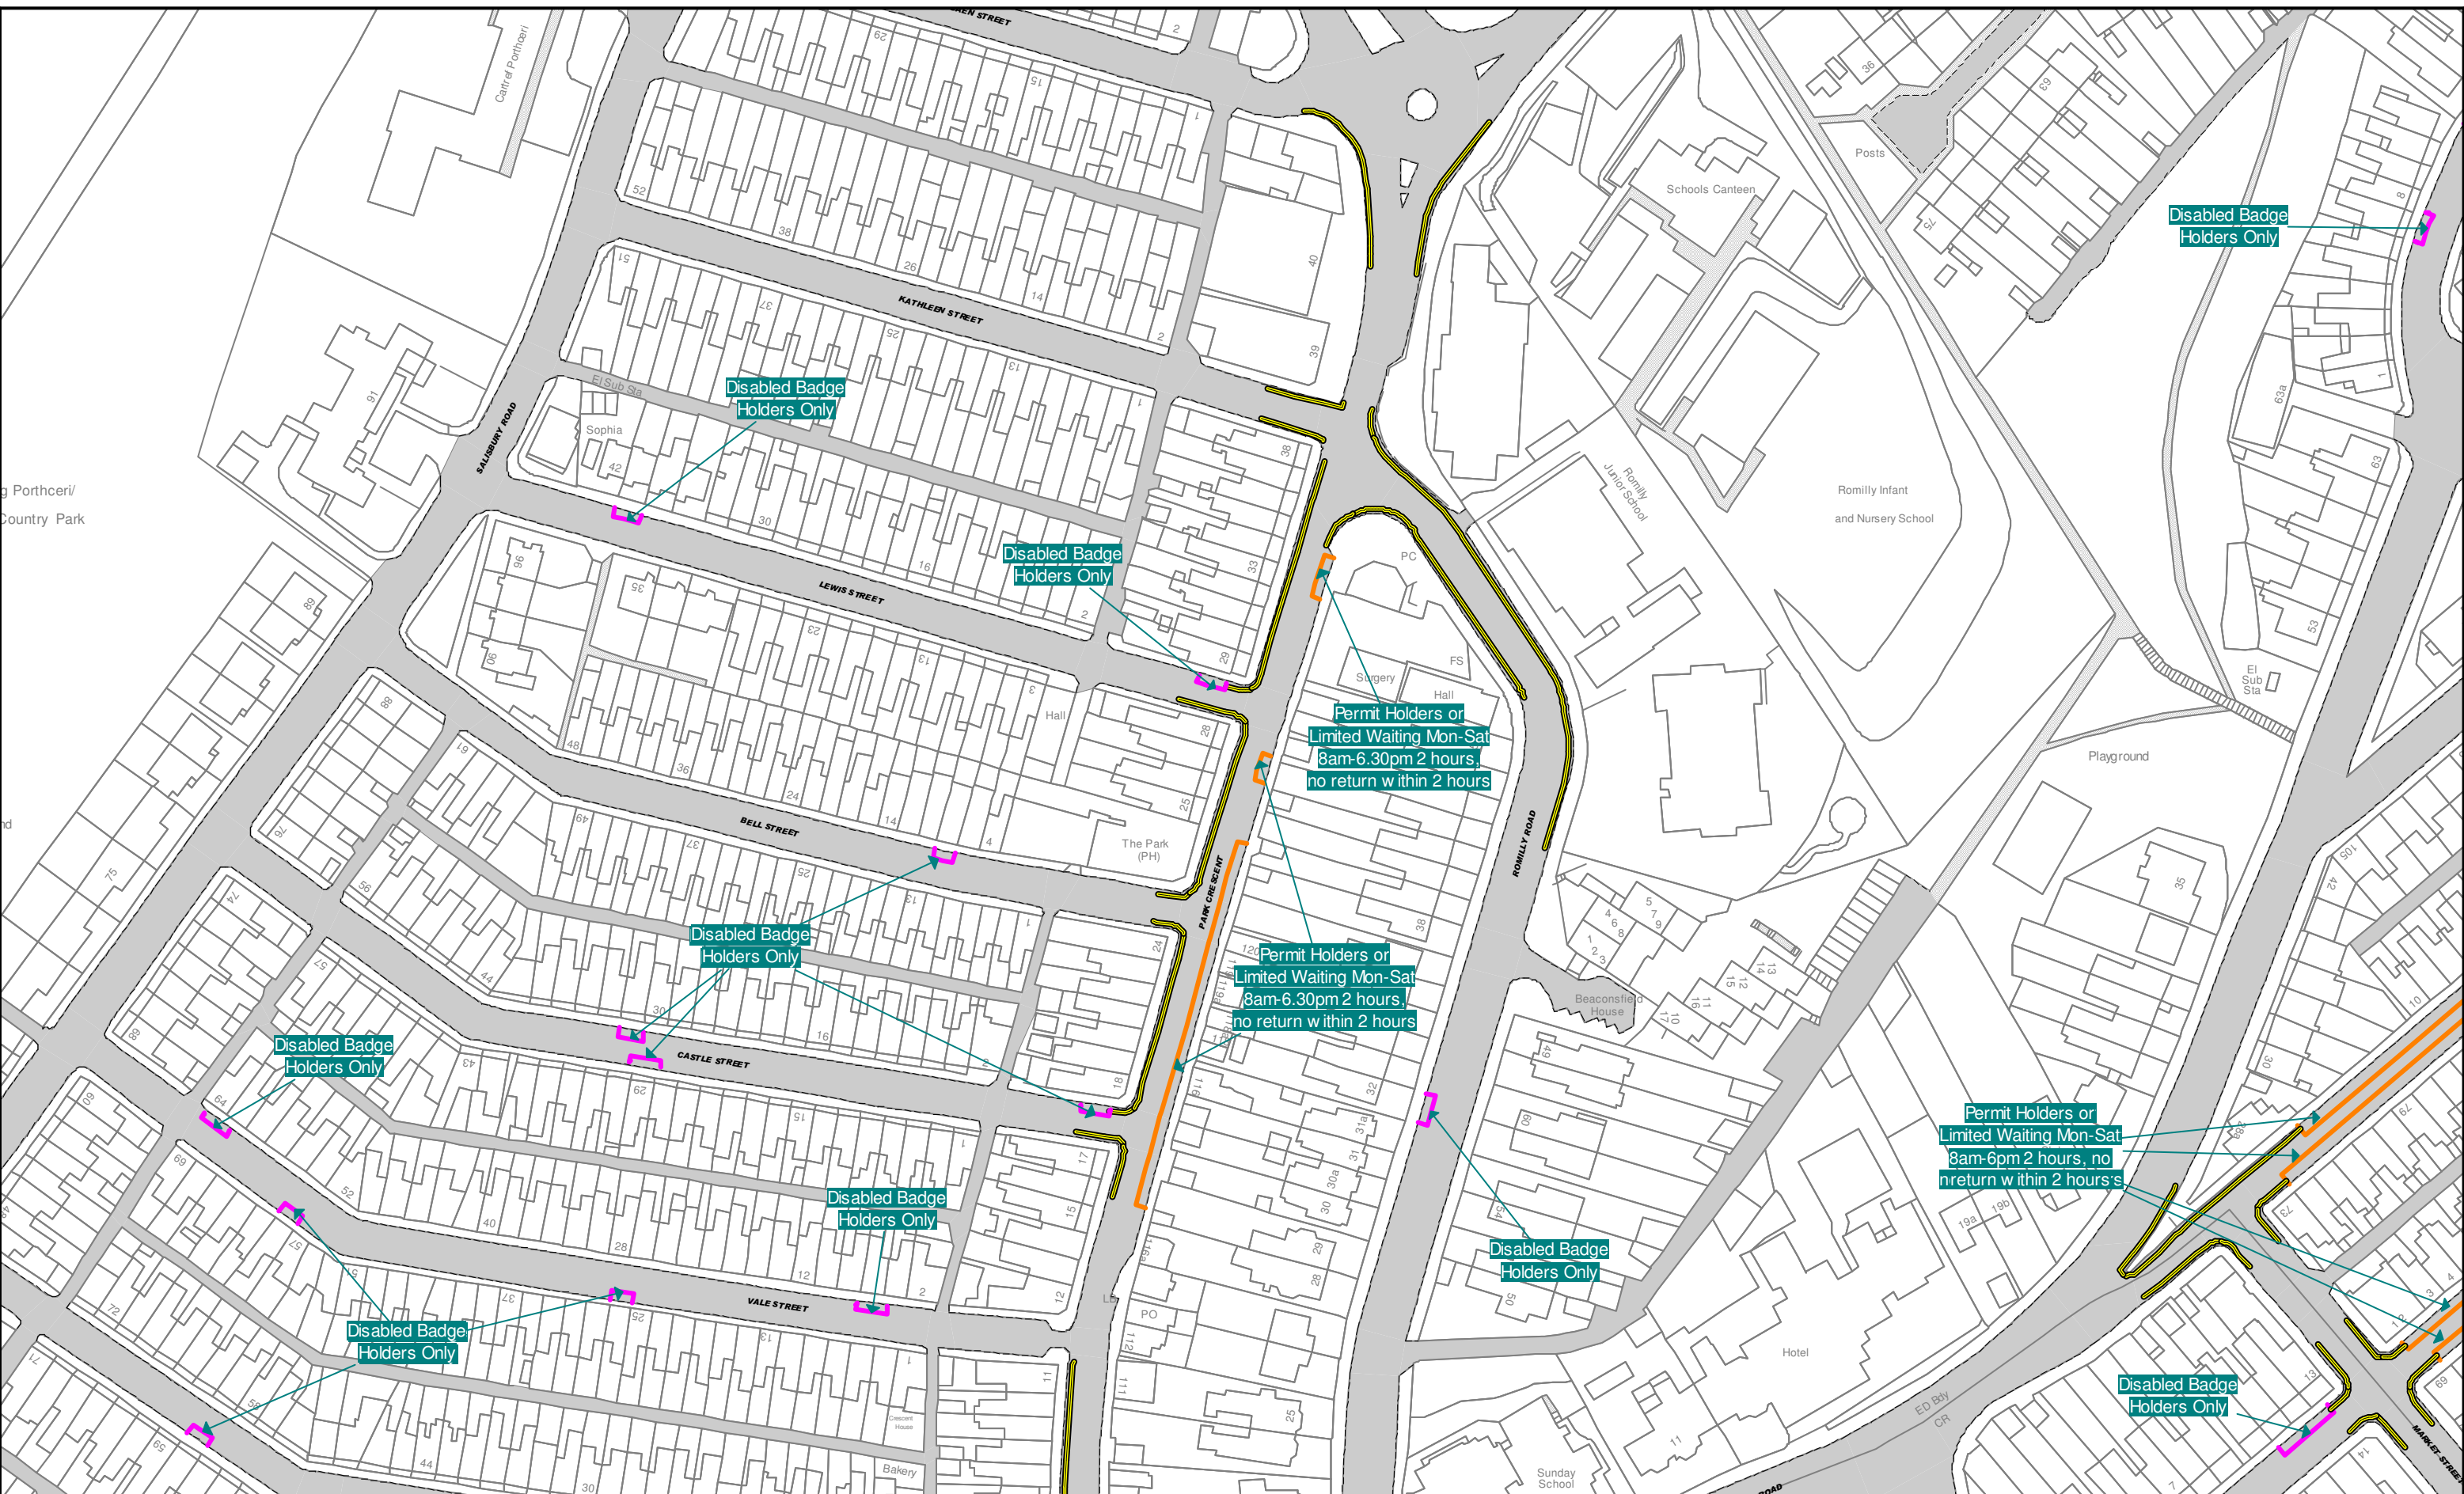

Title: The Vale of Glamorgan Council (Prohibition and Restriction of Waiting and Loading and Parking Places) (Civil Enforcement) Order 2013

Key to TRO Restriction Types	
	No Waiting At Any Time
	No Waiting
	No Loading At Any Time
	No Loading
	School Keep Clear
	24 Hour Clearway
	Limited Waiting
	Taxi Rank
	Disabled Parking Place
	Residents Parking Place
	Shared Use Parking Place (Permit/LW)
	Ambulance Parking Place
	Motorcycle Parking Place
	Loading Bay (any vehicle)
	Loading Bay (goods vehicle)
	Police Vehicle Parking Place
	Doctors Parking Place
	Emergency Vehicles Parking Place

W N E S
Crown copyright and database rights 2013 Ordnance Survey 100023424
Hawffraint y Goron a hawliau cronfa ddata 2013 Arolwg Ordans 100023424
Vale of Glamorgan Council
Licence No: 100023424

SCALE	1 : 1250 @ A3
DATE	01/04/2013
MAP	Tile Ref: AX49
REVISION	1

The Vale of Glamorgan Council
The Alps
Wenvoe
CF5 6AA

Cyngor Bro Morgannwg
Yr Alpau
Gwentto
CF5 6AA