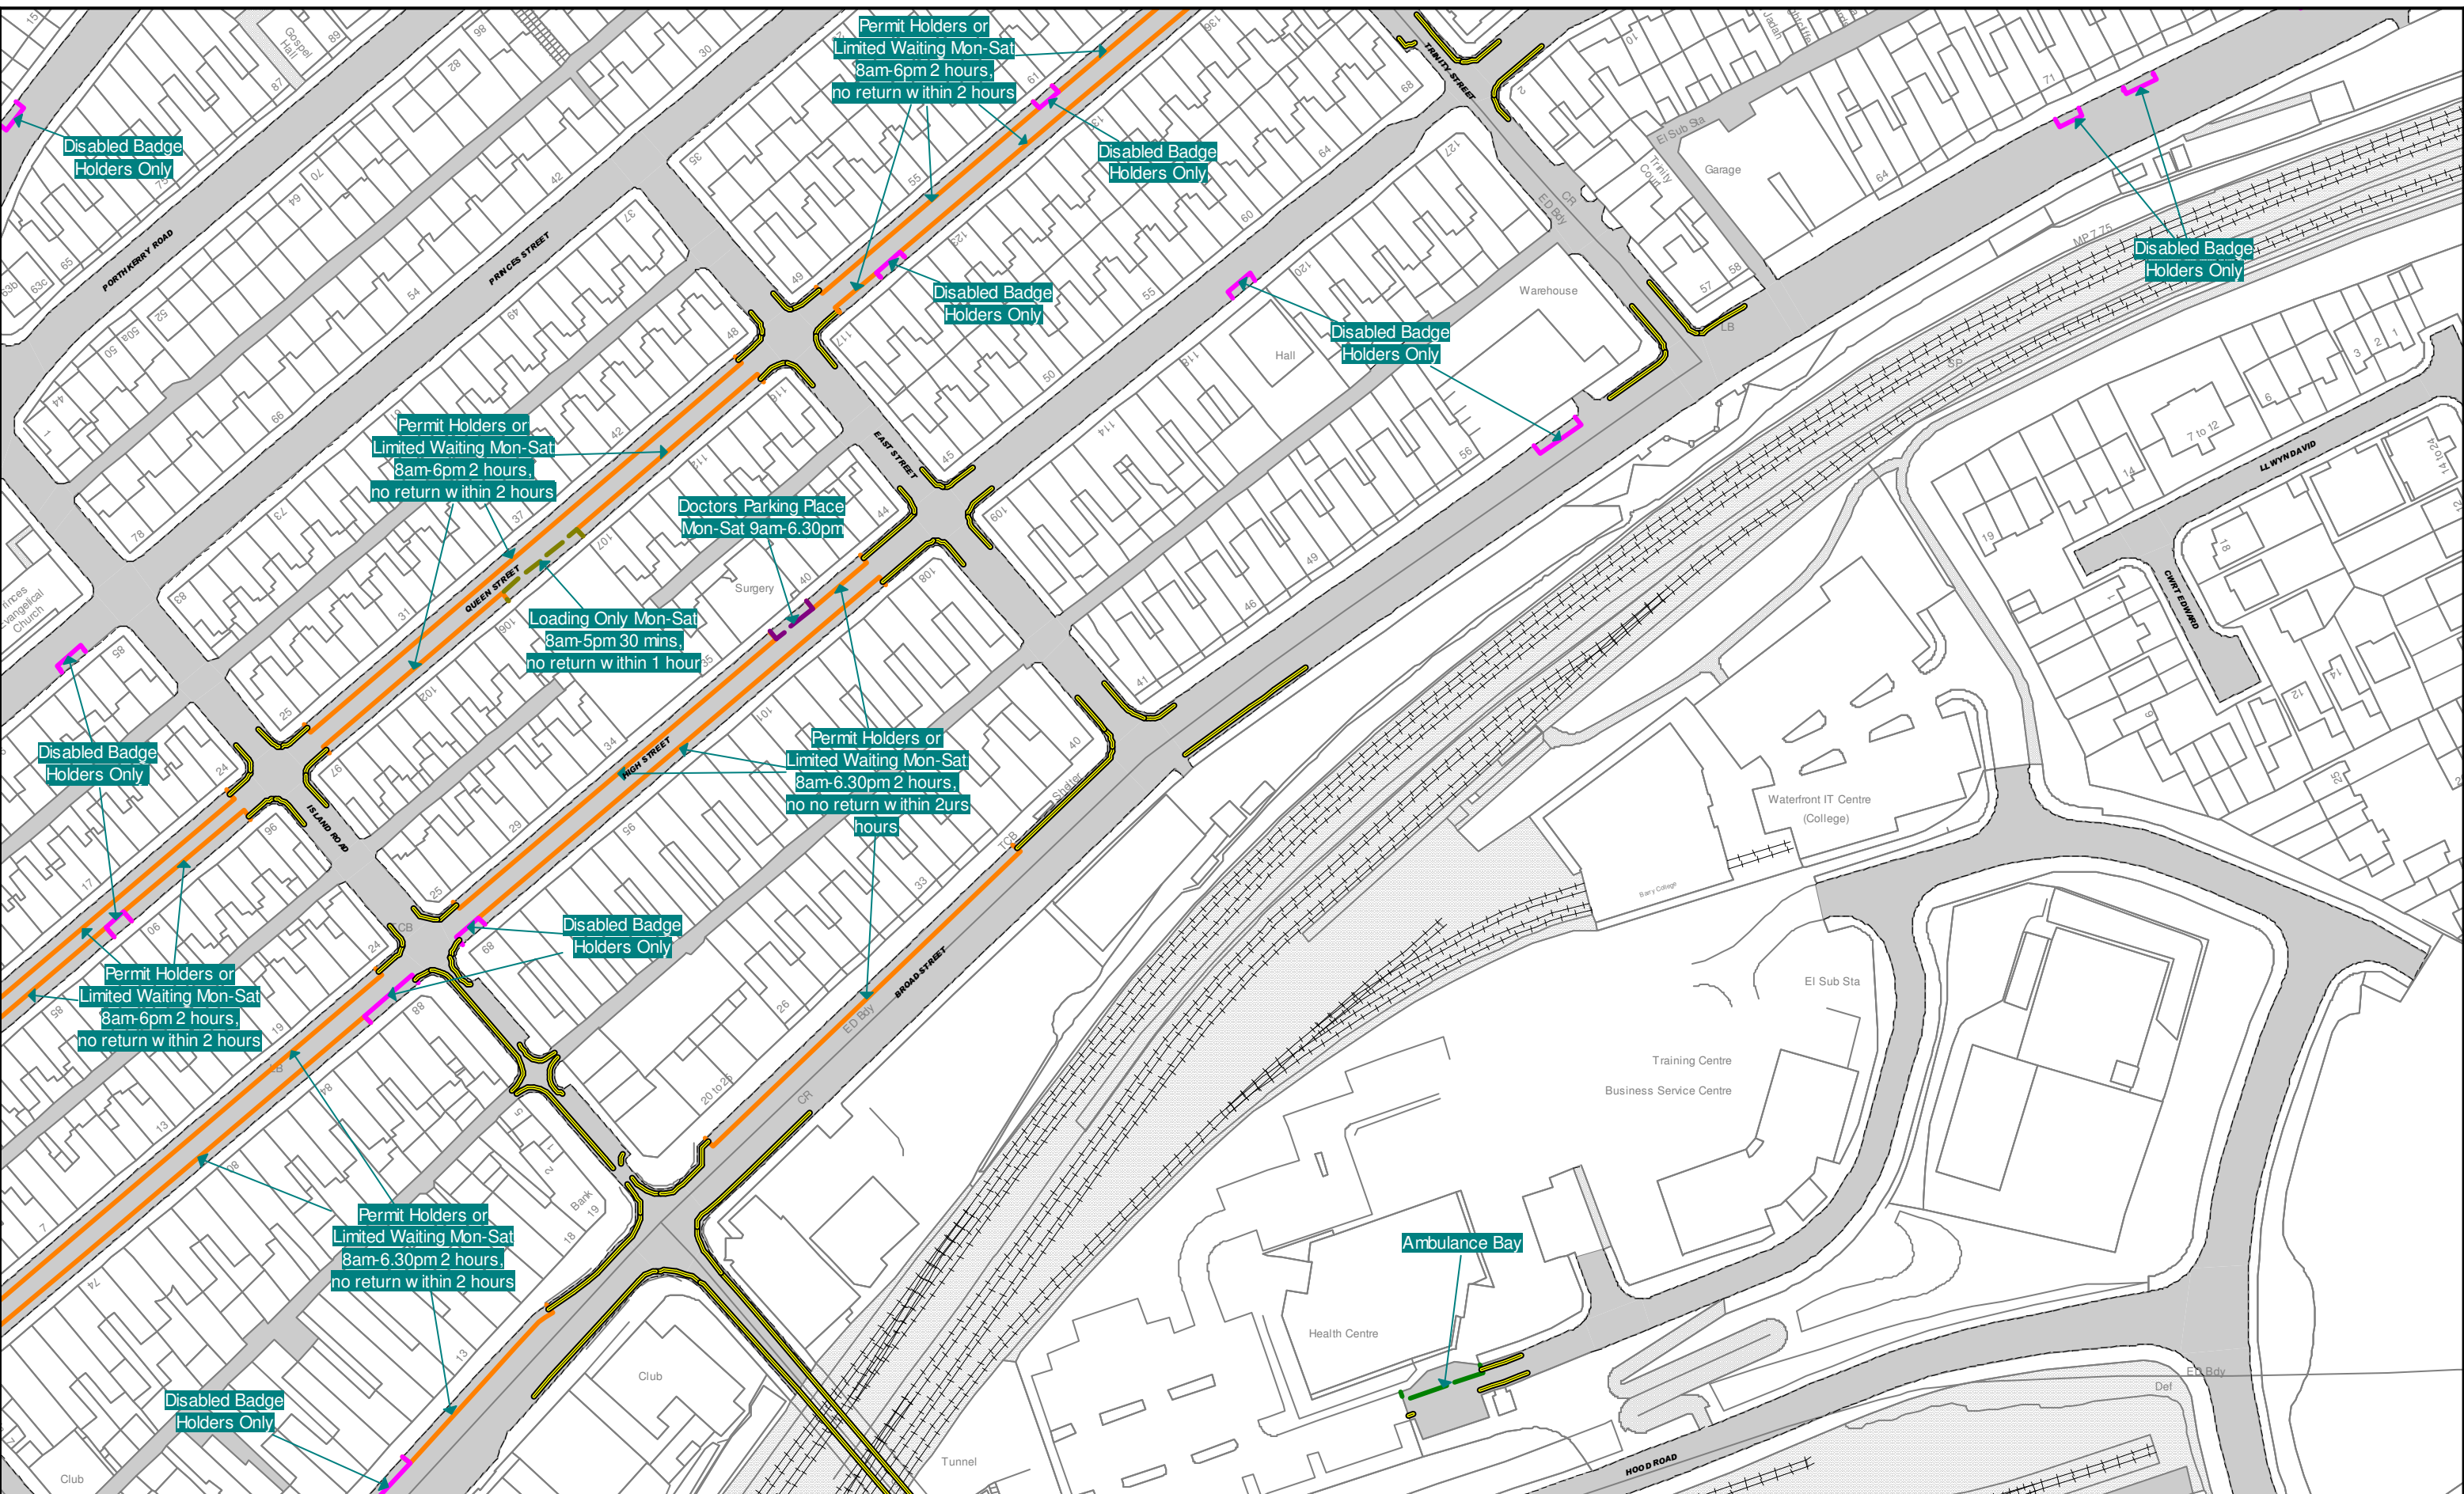

Title: The Vale of Glamorgan Council (Prohibition and Restriction of Waiting and Loading and Parking Places) (Civil Enforcement) Order 2013

Key to TRO Restriction Types	
	24 Hour Clearway
	Limited Waiting
	Taxi Rank
	No Waiting At Any Time
	No Waiting
	No Loading At Any Time
	No Loading
	School Keep Clear
	Disabled Parking Place
	Residents Parking Place
	Shared Use Parking Place (Permit/LW)
	Ambulance Parking Place
	Motorcycle Parking Place
	Loading Bay (any vehicle)
	Loading Bay (goods vehicle)
	Police Vehicle Parking Place
	Doctors Parking Place
	Emergency Vehicles Parking Place

Crown copyright and database rights 2013 Ordnance Survey 100023424
Hawfrait y Goron a hawliau cronfa ddata 2013 Arolwg Ordans 100023424
Vale of Glamorgan Council
Licence No: 100023424

SCALE	1 : 1250 @ A3
DATE	01/04/2013
MAP	Tile Ref: AX50
REVISION	1

VALE of GLAMORGAN
The Vale of Glamorgan Council
The Alps
Wenvoe
CF5 6AA

Cyngor Bro Morgannwg
Yr Alpu
Gwentu
CF5 6AA