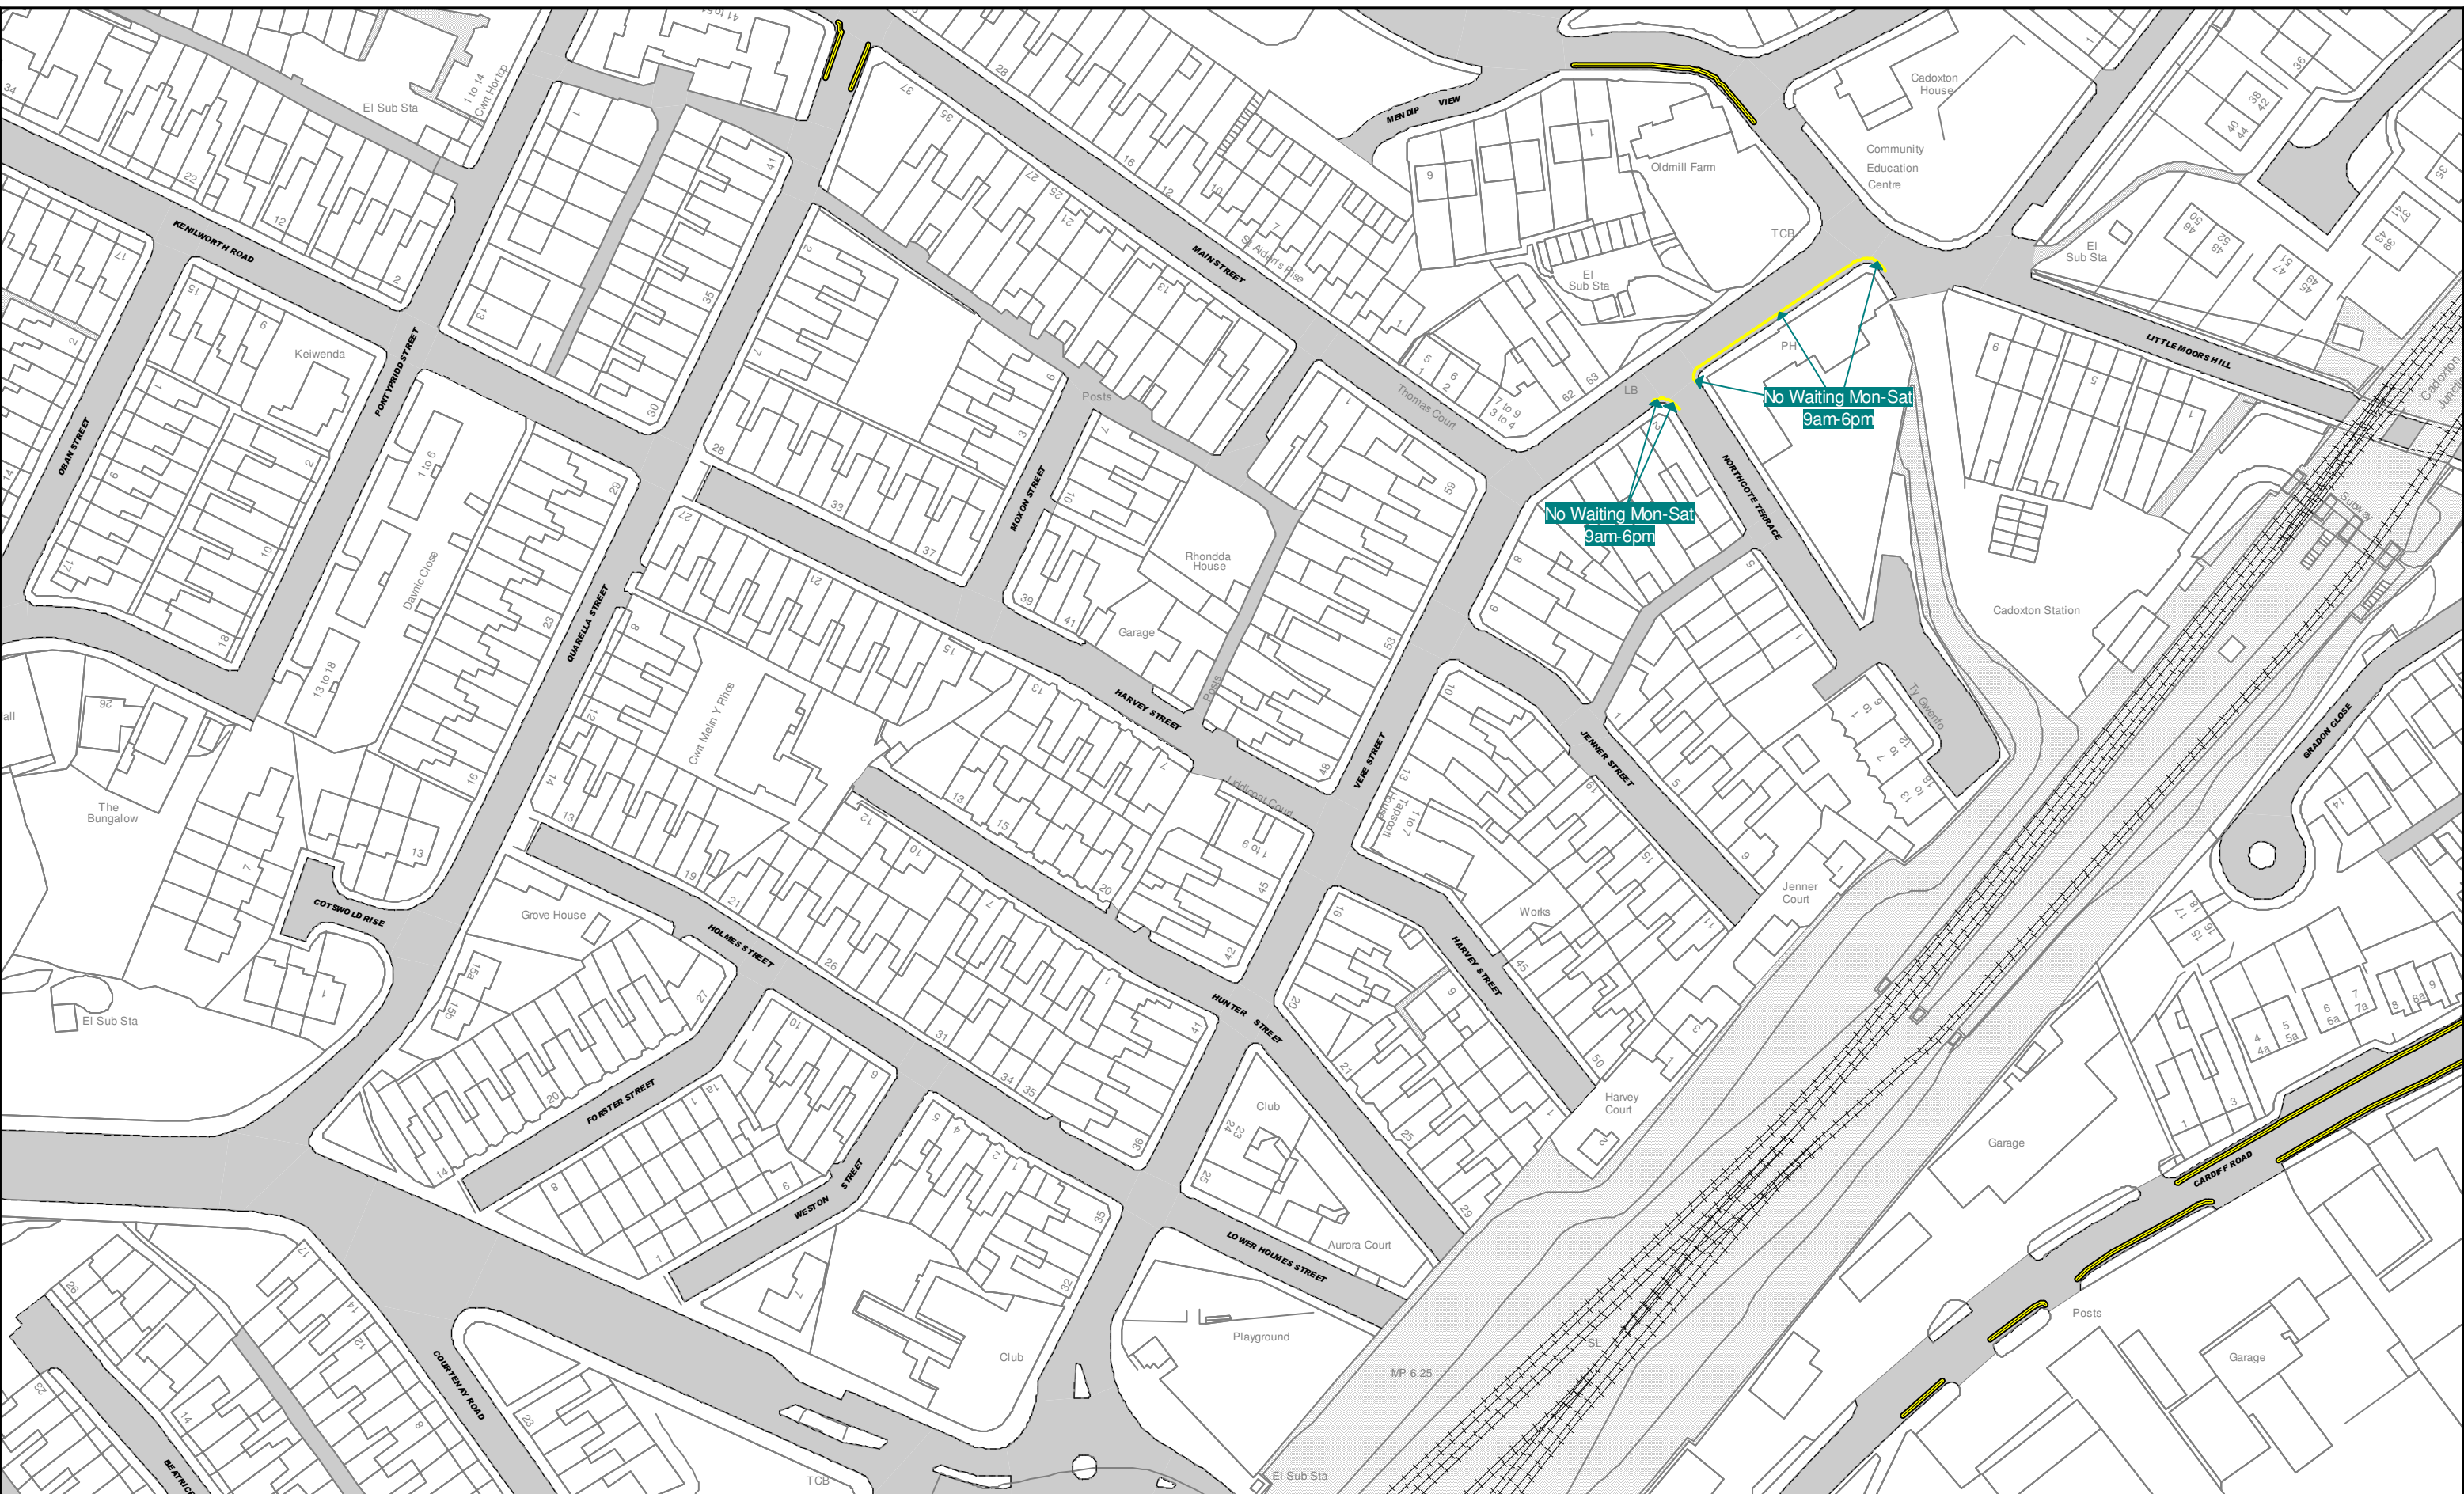

Title: The Vale of Glamorgan Council (Prohibition and Restriction of Waiting and Loading and Parking Places) (Civil Enforcement) Order 2013

Key to TRO Restriction Types	
	24 Hour Clearway
	Limited Waiting
	Taxi Rank
	Disabled Parking Place
	No Waiting At Any Time
	No Loading At Any Time
	Residents Parking Place
	No Loading
	Shared Use Parking Place (Permit/LW)
	School Keep Clear
	Motorcycle Parking Place
	Loading Bay (any vehicle)
	Loading Bay (goods vehicle)
	Police Vehicle Parking Place
	Doctors Parking Place
	Emergency Vehicles Parking Place
	Ambulance Parking Place

Crown copyright and database rights 2013 Ordnance Survey 100023424
Hawffraint y Goron a hawliau cronfa ddata 2013 Arolwg Ordans 100023424
Vale of Glamorgan Council
Licence No: 100023424

SCALE	1 : 1250 @ A3
DATE	01/04/2013
MAP	Tile Ref: AT54
REVISION	1

The Vale of Glamorgan Council
The Alps
Wenvoe
CF5 6AA

Cyngr Bro Morgannwg
Yr Alpau
Gwentu
CF5 6AA