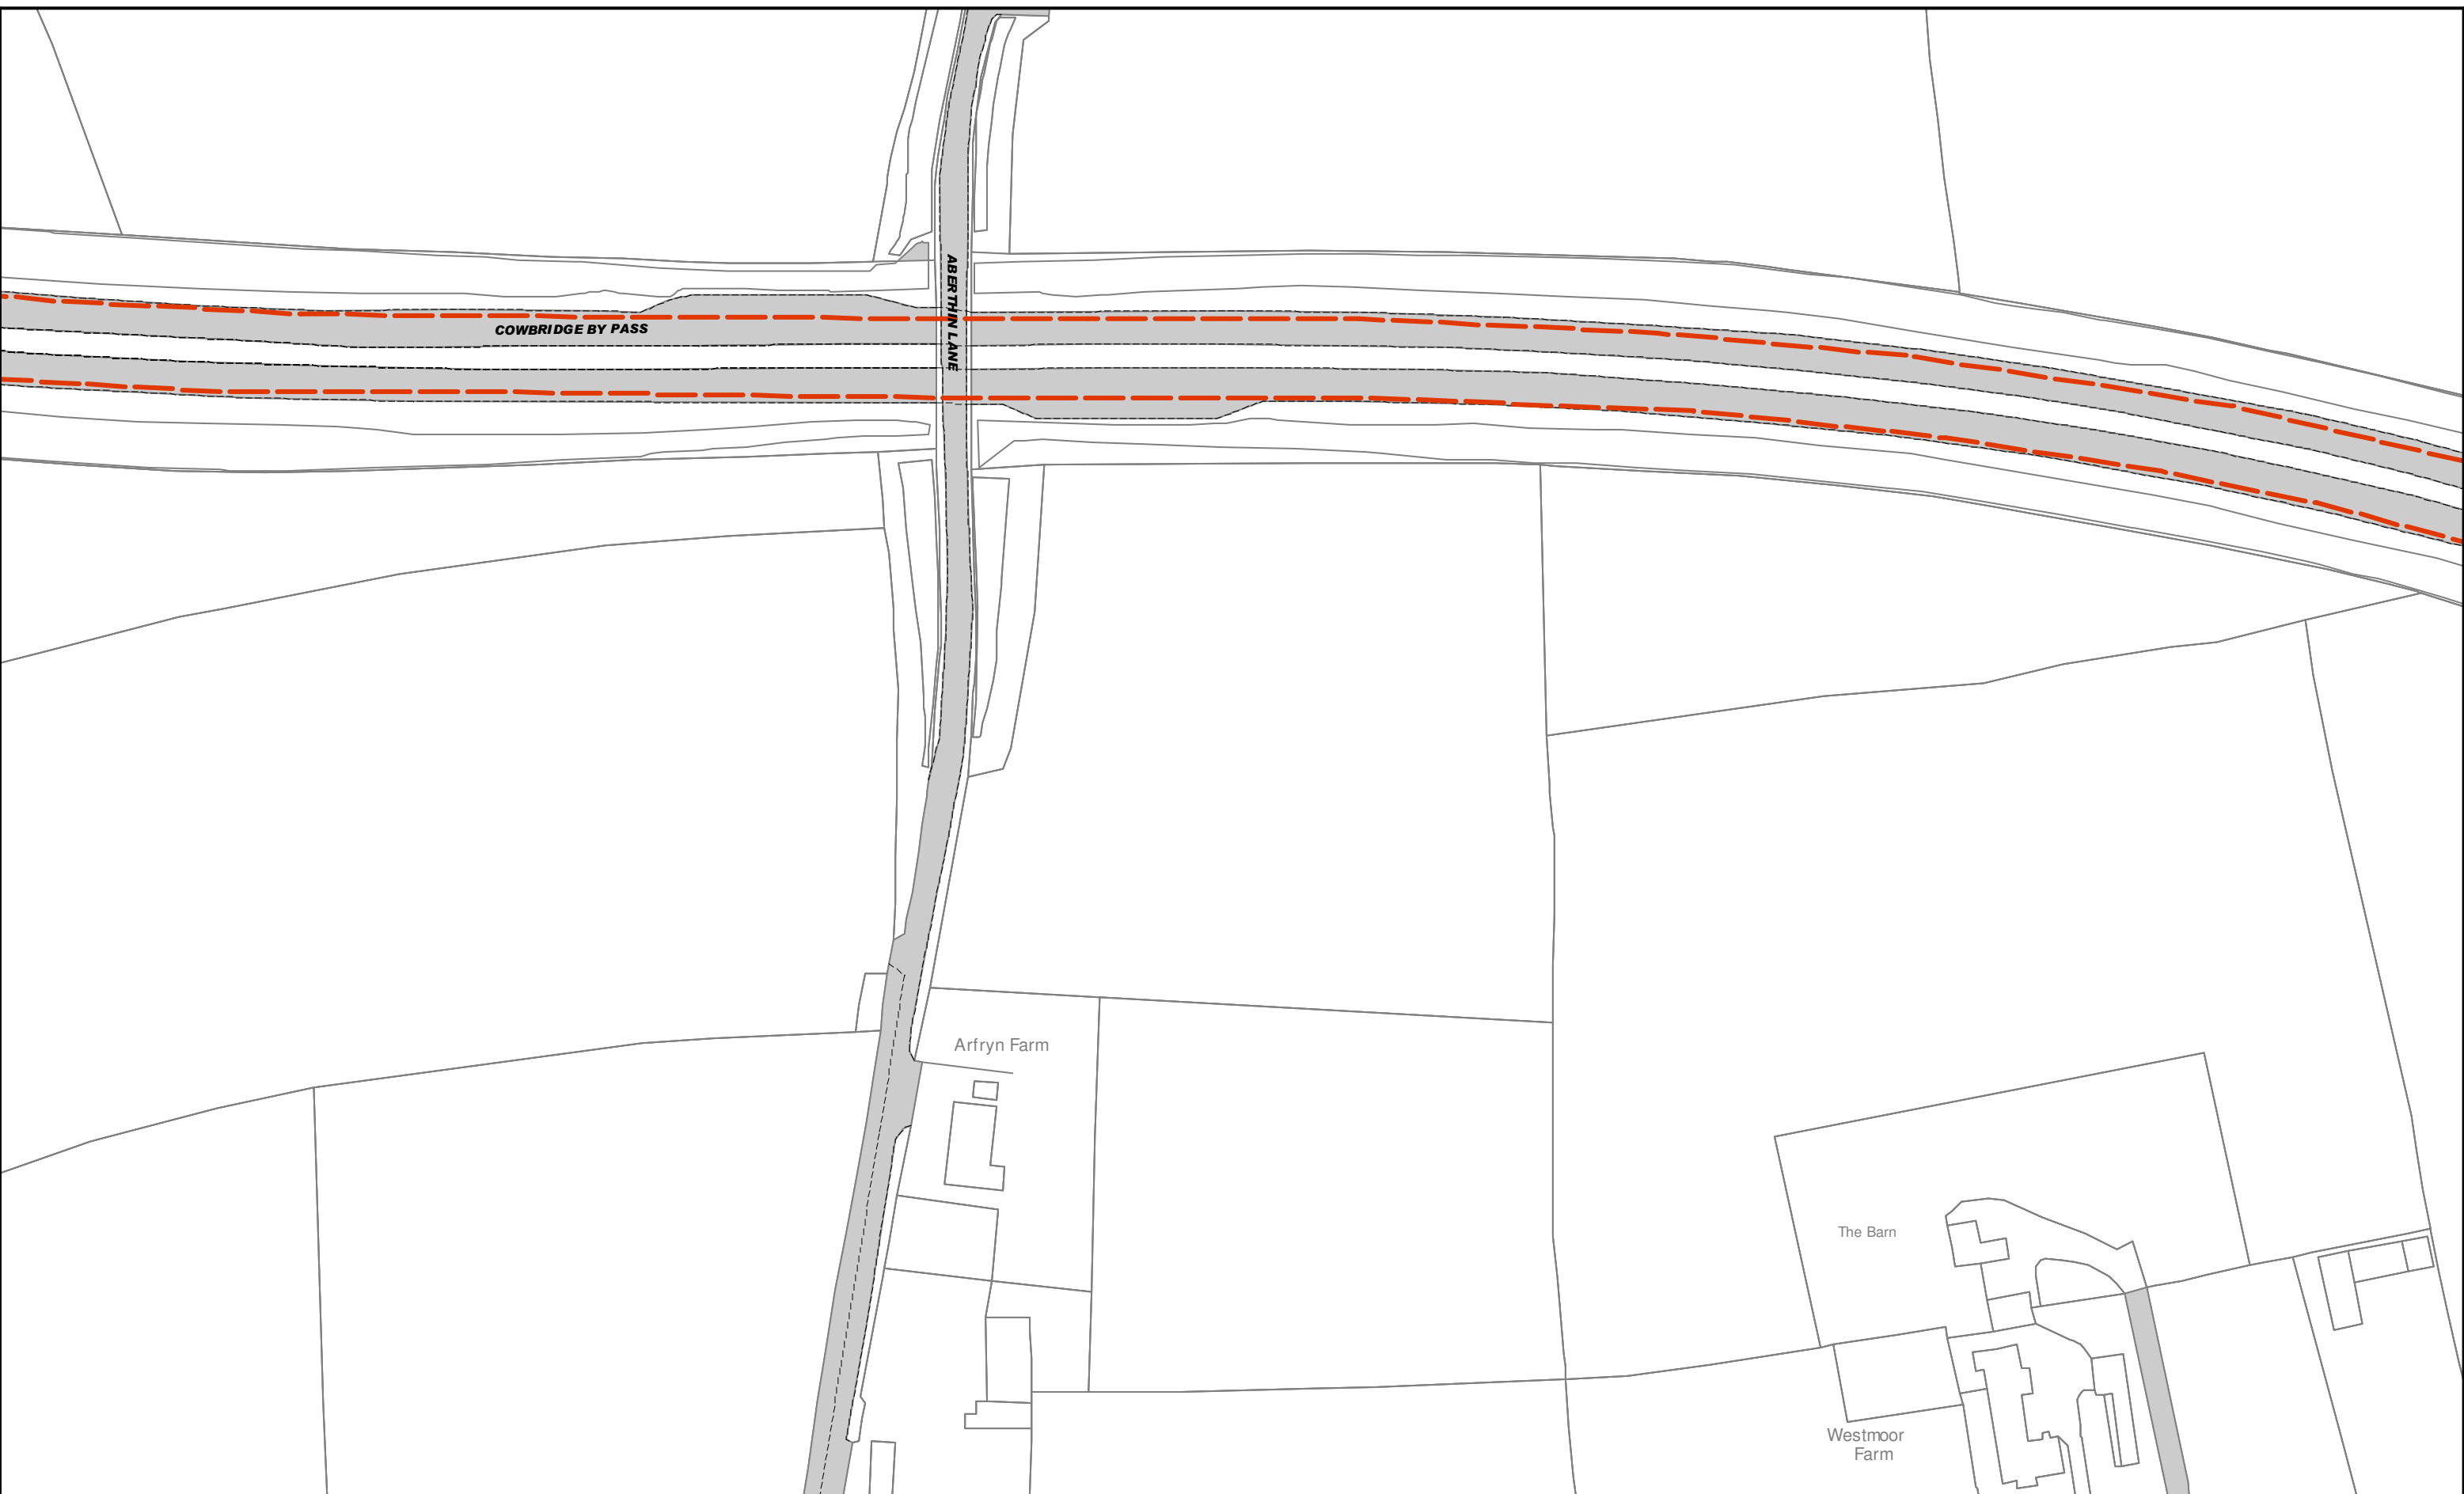

Title: The Vale of Glamorgan Council (Prohibition and Restriction of Waiting and Loading and Parking Places) (Civil Enforcement) Order 2013

Key to TRO Restriction Types			
	No Waiting At Any Time		24 Hour Clearway
	No Waiting		Limited Waiting
	No Loading At Any Time		Taxi Rank
	No Loading		Disabled Parking Place
	School Keep Clear		Residents Parking Place
			Shared Use Parking Place (Permit/LW)
			Ambulance Parking Place
			Motorcycle Parking Place
			Loading Bay (any vehicle)
			Loading Bay (goods vehicle)
			Police Vehicle Parking Place
			Doctors Parking Place
			Emergency Vehicles Parking Place

Crown copyright and database rights 2013 Ordnance Survey 100023424
Hawfraint y Goron a hawliau cronfa ddata 2013 Arolwg Ordnans 100023424
Vale of Glamorgan Council
Licence No: 100023424

SCALE	1 : 1250 @ A3
DATE	01/04/2013
MAP	Tile Ref: AB30
REVISION	1

The Vale of Glamorgan Council
The Alps
Wenvoe
CF5 6AA
Cyngor Bro Morgannwg
Yr Alpau
Gwentu
CF5 6AA