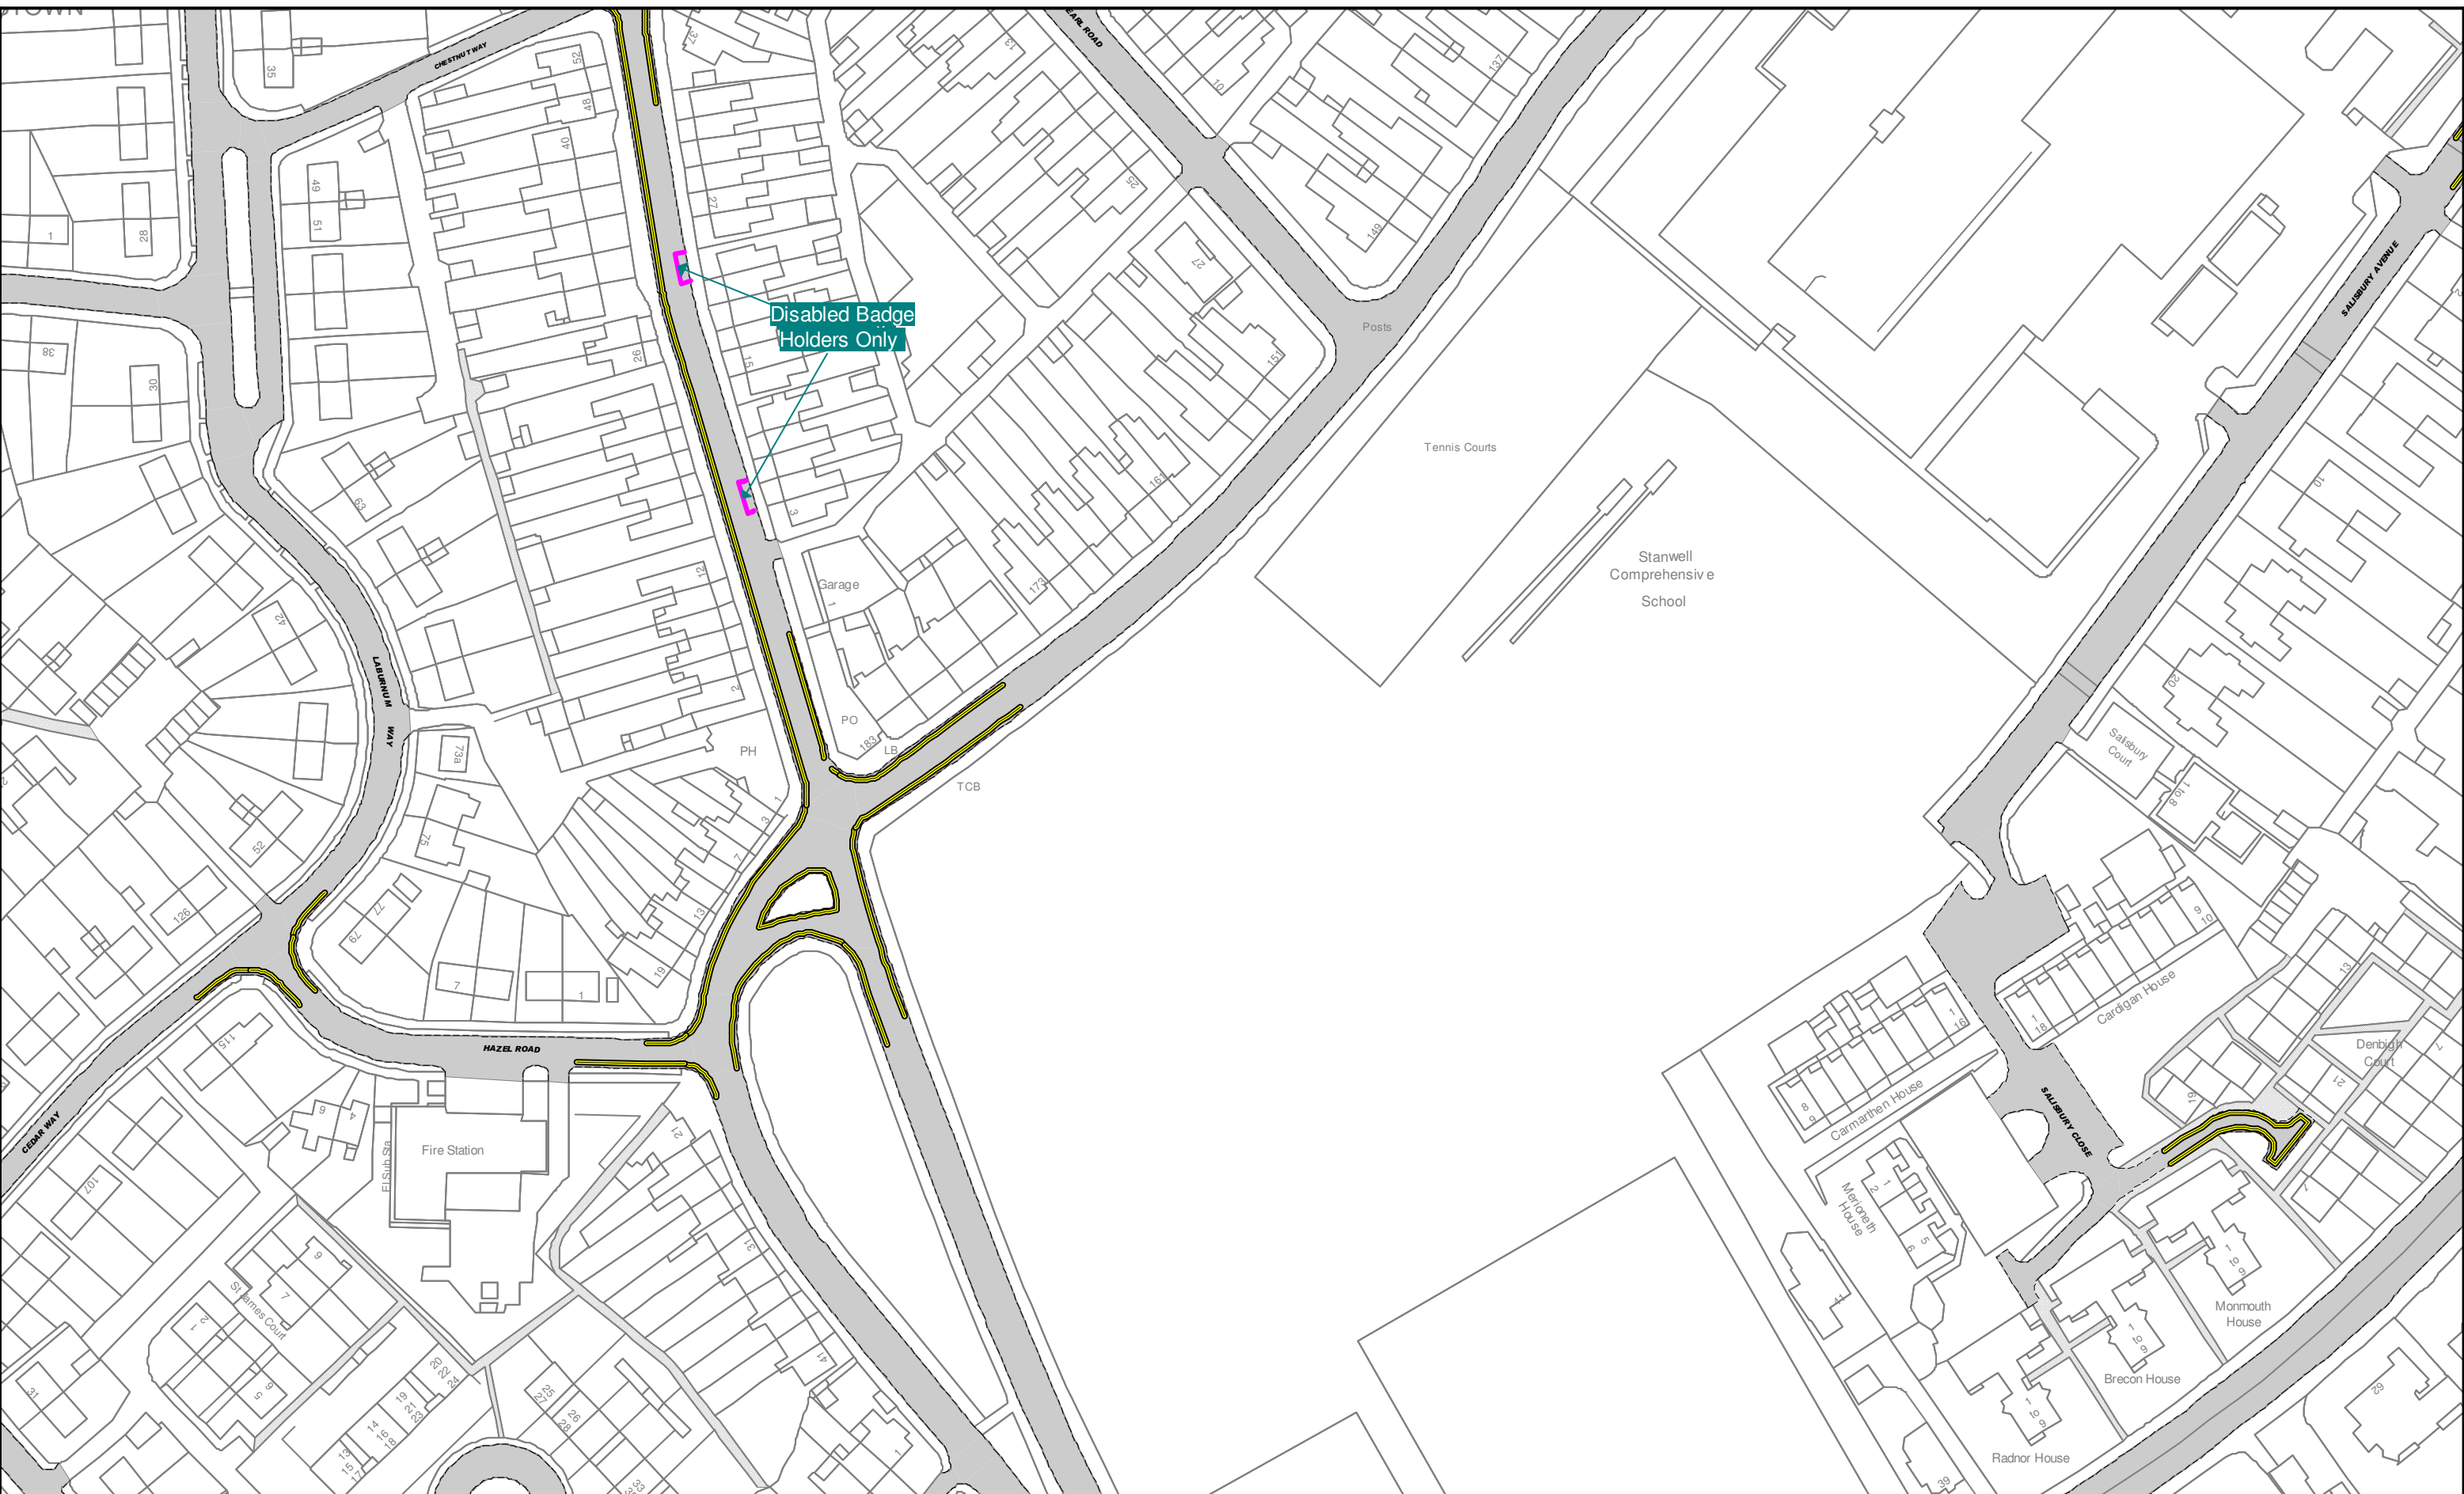

Title: The Vale of Glamorgan Council (Prohibition and Restriction of Waiting and Loading and Parking Places) (Civil Enforcement) Order 2013

Key to TRO Restriction Types	
	No Waiting At Any Time
	No Waiting
	No Loading At Any Time
	No Loading
	School Keep Clear
	24 Hour Clearway
	Limited Waiting
	Taxi Rank
	Disabled Parking Place
	Residents Parking Place
	Shared Use Parking Place (Permit/LW)
	Ambulance Parking Place
	Motorcycle Parking Place
	Loading Bay (any vehicle)
	Loading Bay (goods vehicle)
	Police Vehicle Parking Place
	Doctors Parking Place
	Emergency Vehicles Parking Place

Crown copyright and database rights 2013 Ordnance Survey 100023424
Hawfaint y Goron a hawliau cronfa ddata 2013 Arolwg Ordans 100023424
Vale of Glamorgan Council
Licence No: 100023424

The Vale of Glamorgan Council
The Alps
Wenvoe
CF5 6AA

Cyngor Bro Morgannwg
Yr Alpau
Gwentu
CF5 6AA

SCALE	1 : 1250 @ A3
DATE	01/04/2013
MAP	Tile Ref: AM63
REVISION	1