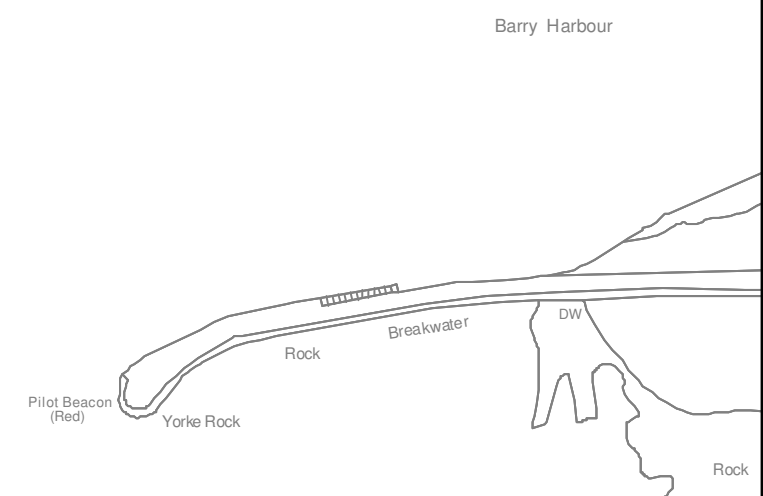

VALE of GLAMORGAN
The Vale of Glamorgan Council
The Alps
Wenvoe
CF5 6AA

Cyngor Bro Morgannwg
Yr Alpau
Gwentu
CF5 6AA

Title: The Vale of Glamorgan Council (Prohibition and Restriction of Waiting and Loading and Parking Places) (Civil Enforcement) Order 2013

Key to TRO Restriction Types	
	No Waiting At Any Time
	No Waiting
	No Loading At Any Time
	No Loading
	School Keep Clear
	24 Hour Clearway
	Limited Waiting
	Taxi Rank
	Disabled Parking Place
	Residents Parking Place
	Shared Use Parking Place (Permit/LW)
	Ambulance Parking Place
	Motorcycle Parking Place
	Loading Bay (any vehicle)
	Loading Bay (goods vehicle)
	Police Vehicle Parking Place
	Doctors Parking Place
	Emergency Vehicles Parking Place

Crown copyright and database rights 2013 Ordnance Survey 100023424
Hawfraint y Goron a hawliau cronfa ddata 2013 Arolwg Ordnans 100023424
Vale of Glamorgan Council
Licence No: 100023424

SCALE	1 : 1250 @ A3
DATE	01/04/2013
MAP	Tile Ref: BB49
REVISION	1