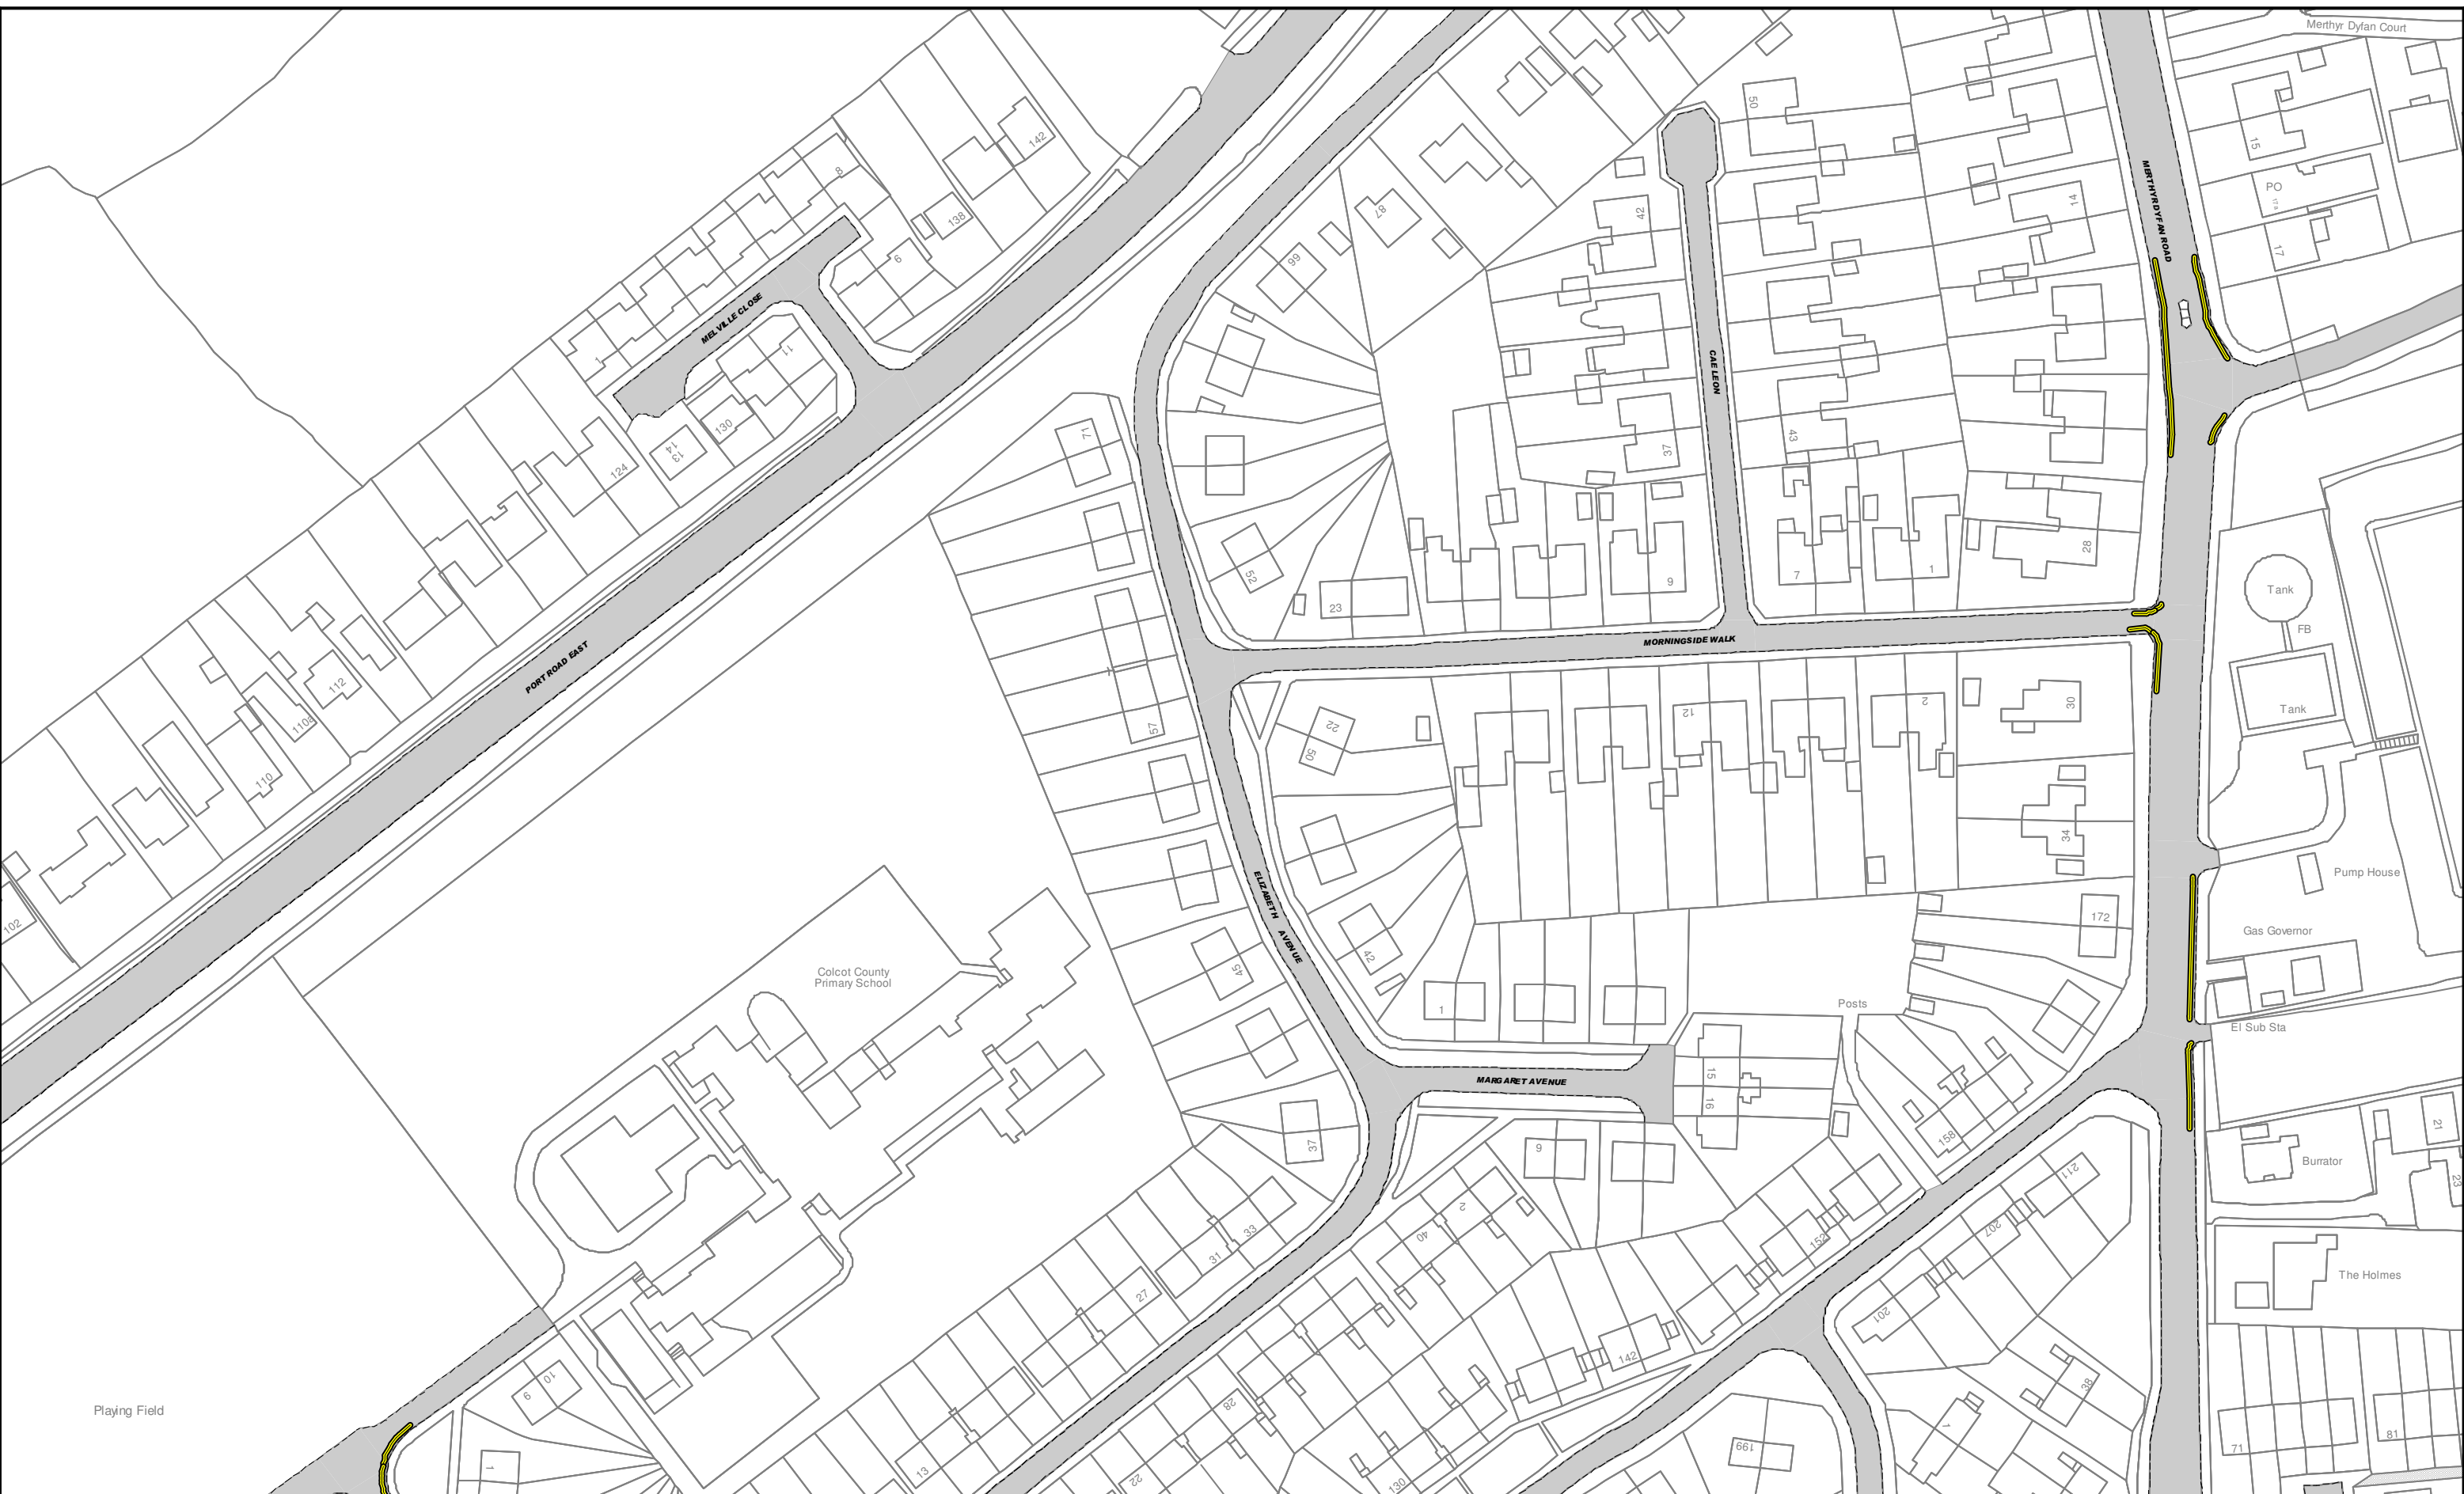

Title: The Vale of Glamorgan Council (Prohibition and Restriction of Waiting and Loading and Parking Places) (Civil Enforcement) Order 2013

Key to TRO Restriction Types	
	No Waiting At Any Time
	No Waiting
	No Loading At Any Time
	No Loading
	School Keep Clear
	24 Hour Clearway
	Limited Waiting
	Taxi Rank
	Disabled Parking Place
	Residents Parking Place
	Shared Use Parking Place (Permit/LW)
	Ambulance Parking Place
	Motorcycle Parking Place
	Loading Bay (any vehicle)
	Loading Bay (goods vehicle)
	Police Vehicle Parking Place
	Doctors Parking Place
	Emergency Vehicles Parking Place

Crown copyright and database rights 2013 Ordnance Survey 100023424
Hawfrait y Goron a hawliau cronfa ddata 2013 Arolwg Ordans 100023424
Vale of Glamorgan Council
Licence No: 100023424

SCALE	1 : 1250 @ A3
DATE	01/04/2013
MAP	Tile Ref: AP51
REVISION	1

The Vale of Glamorgan Council
The Alps
Wenvoe
CF5 6AA

Cyngor Bro Morgannwg
Yr Alpau
Gwentu
CF5 6AA