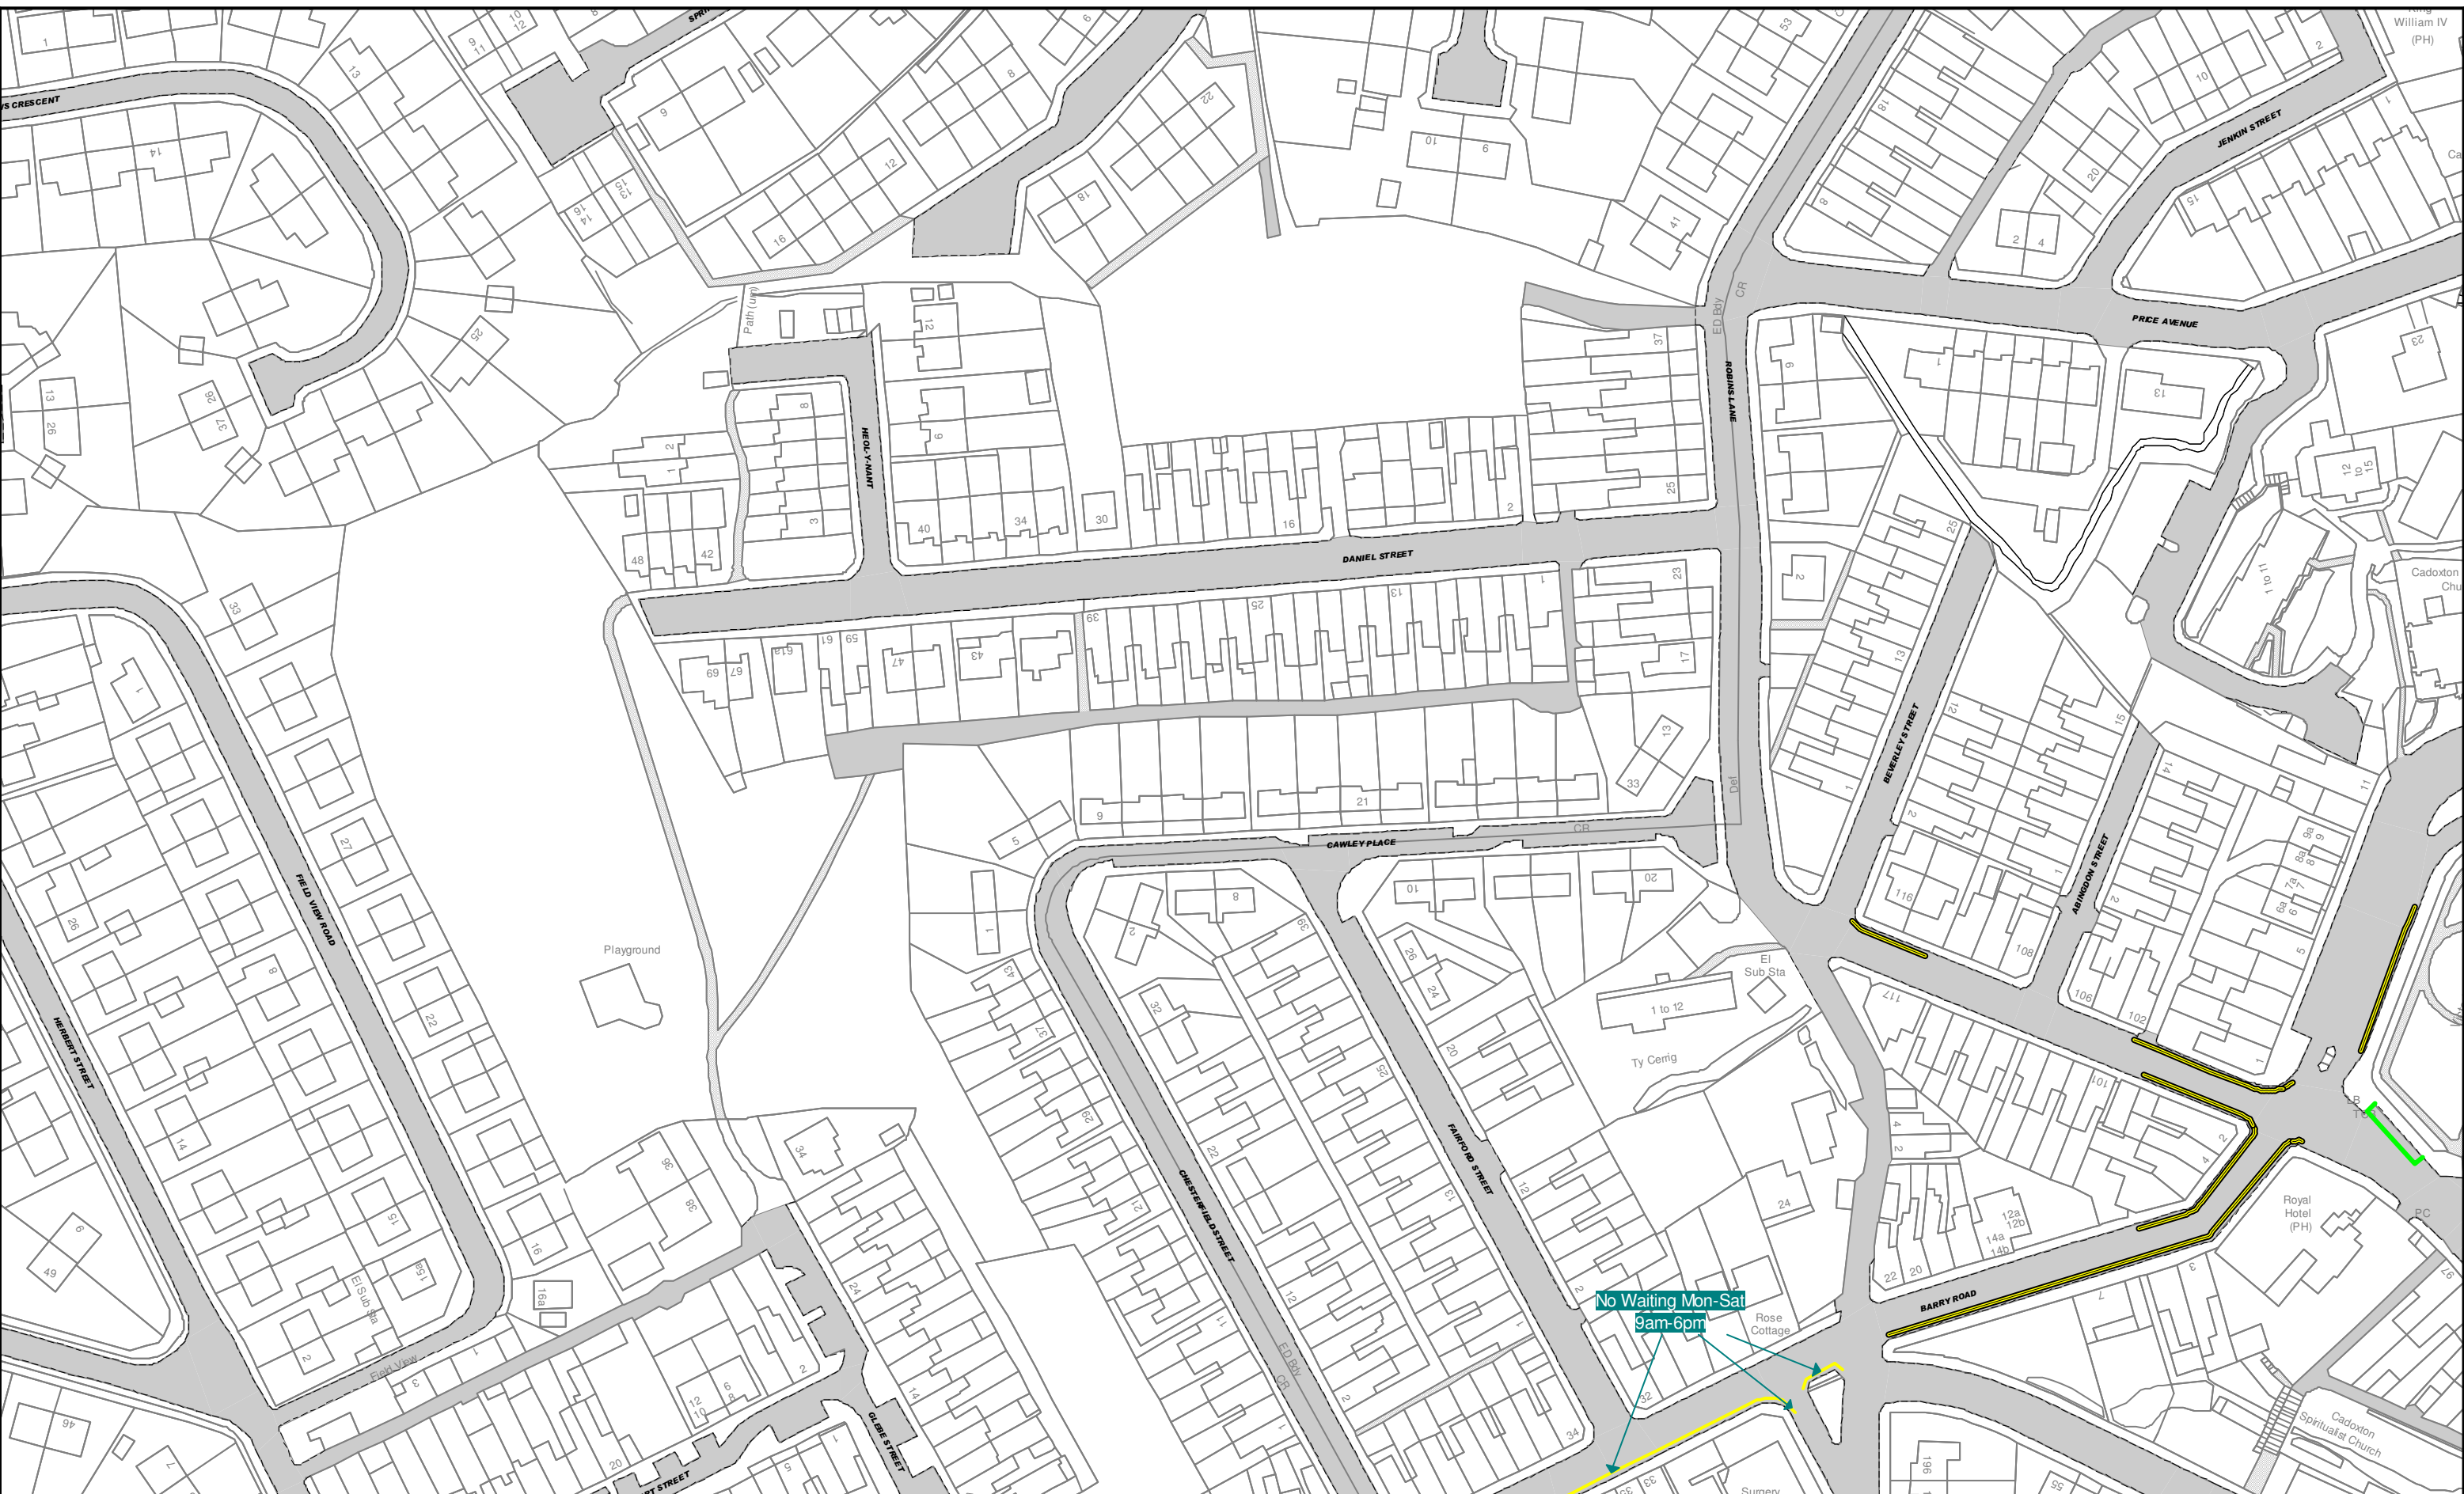

Title: The Vale of Glamorgan Council (Prohibition and Restriction of Waiting and Loading and Parking Places) (Civil Enforcement) Order 2013

Key to TRO Restriction Types	
	24 Hour Clearway
	Limited Waiting
	Taxi Rank
	No Waiting At Any Time
	No Loading At Any Time
	No Loading
	School Keep Clear
	Motorcycle Parking Place
	Loading Bay (any vehicle)
	Loading Bay (goods vehicle)
	Police Vehicle Parking Place
	Residents Parking Place
	Shared Use Parking Place (Permit/LW)
	Ambulance Parking Place
	Doctors Parking Place
	Emergency Vehicles Parking Place

AS54
AT53

Crown copyright and database rights 2013 Ordnance Survey 100023424
Hawfaint y Goron a hawliau cronfa ddata 2013 Arolwg Ordans 100023424
Vale of Glamorgan Council
Licence No: 100023424

SCALE	1 : 1250 @ A3
DATE	01/04/2013
MAP	Tile Ref: AS53
REVISION	1

The Vale of Glamorgan Council
The Alps
Wenvoe
CF5 6AA

Cyngor Bro Morgannwg
Yr Alpau
Gwentu
CF5 6AA