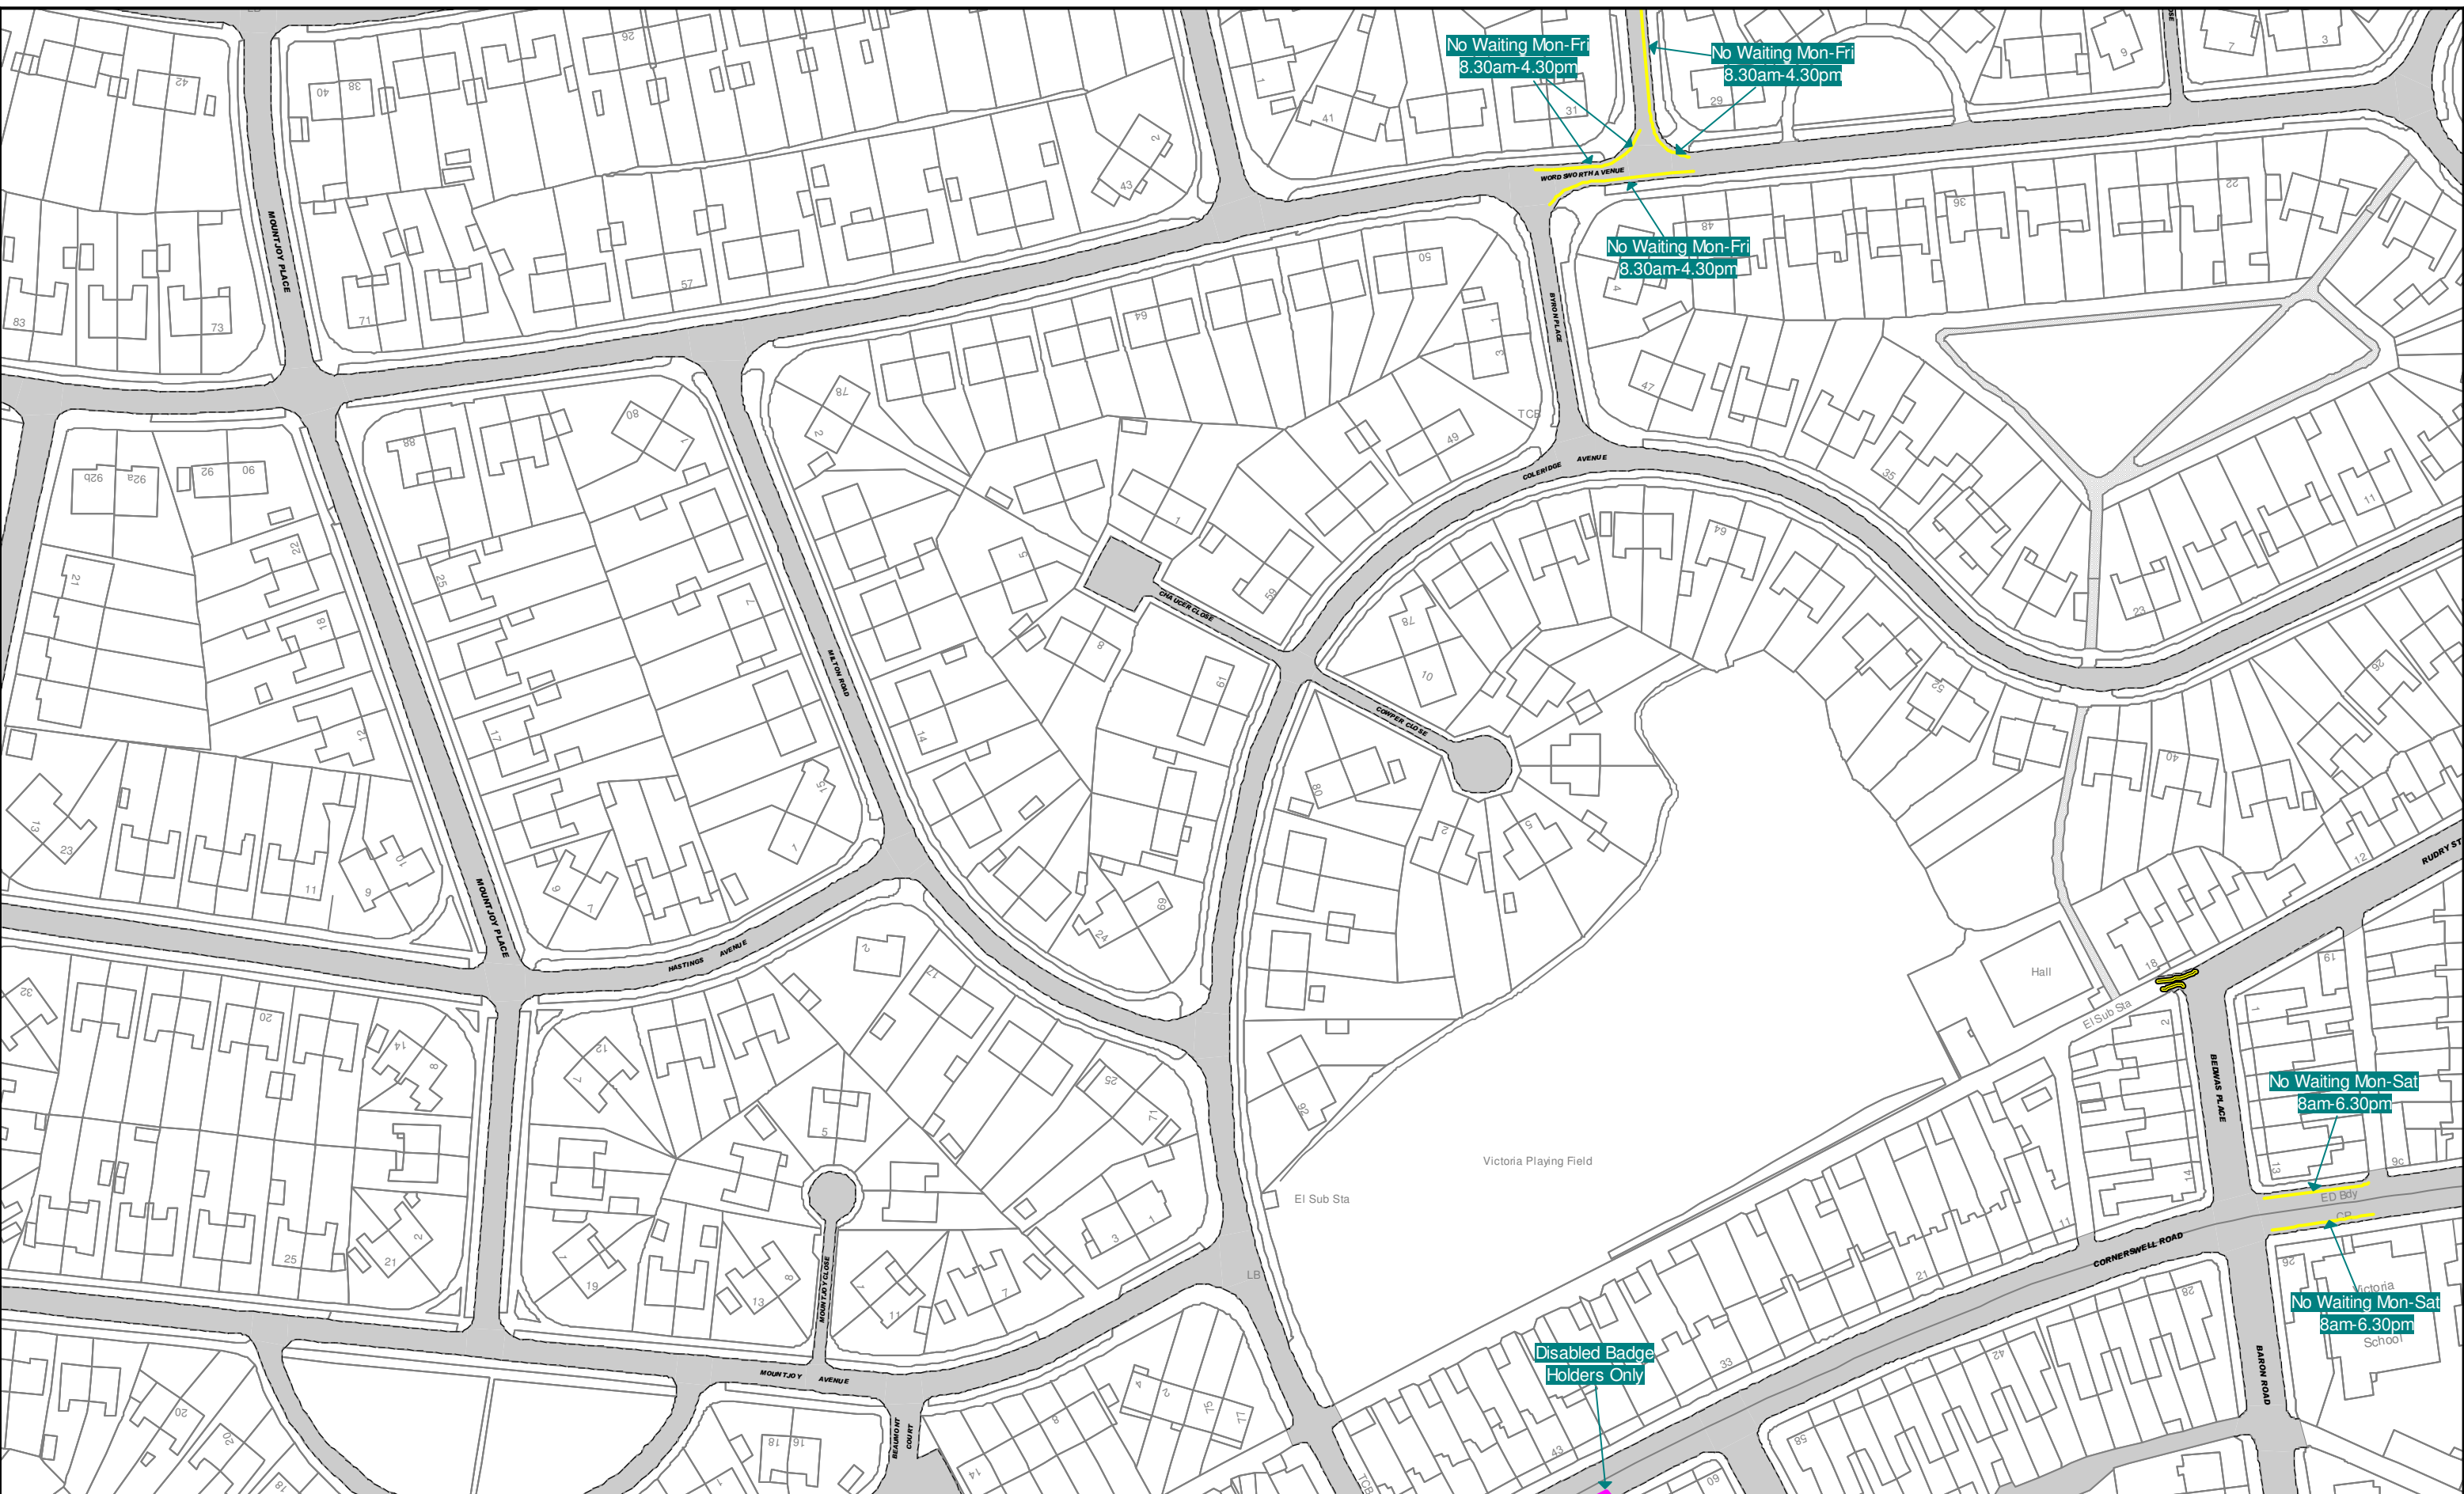

Title: The Vale of Glamorgan Council (Prohibition and Restriction of Waiting and Loading and Parking Places) (Civil Enforcement) Order 2013

Key to TRO Restriction Types	
	No Waiting At Any Time
	No Waiting
	No Loading At Any Time
	No Loading
	School Keep Clear
	24 Hour Clearway
	Limited Waiting
	Taxi Rank
	Disabled Parking Place
	Residents Parking Place
	Shared Use Parking Place (Permit/LW)
	Ambulance Parking Place
	Motorcycle Parking Place
	Loading Bay (any vehicle)
	Loading Bay (goods vehicle)
	Police Vehicle Parking Place
	Doctors Parking Place
	Emergency Vehicles Parking Place

Crown copyright and database rights 2013 Ordnance Survey 100023424
Hawfraint y Goron a hawliau cronfa ddata 2013 Arolwg Ordans 100023424
Vale of Glamorgan Council
Licence No: 100023424

SCALE	1 : 1250 @ A3
DATE	01/04/2013
MAP	Tile Ref: AK63
REVISION	1

VALE of GLAMORGAN
The Vale of Glamorgan Council
The Alps
Wenvoe
CF5 6AA
Cyngor Bro Morgannwg
Yr Alpau
Gwentu
CF5 6AA