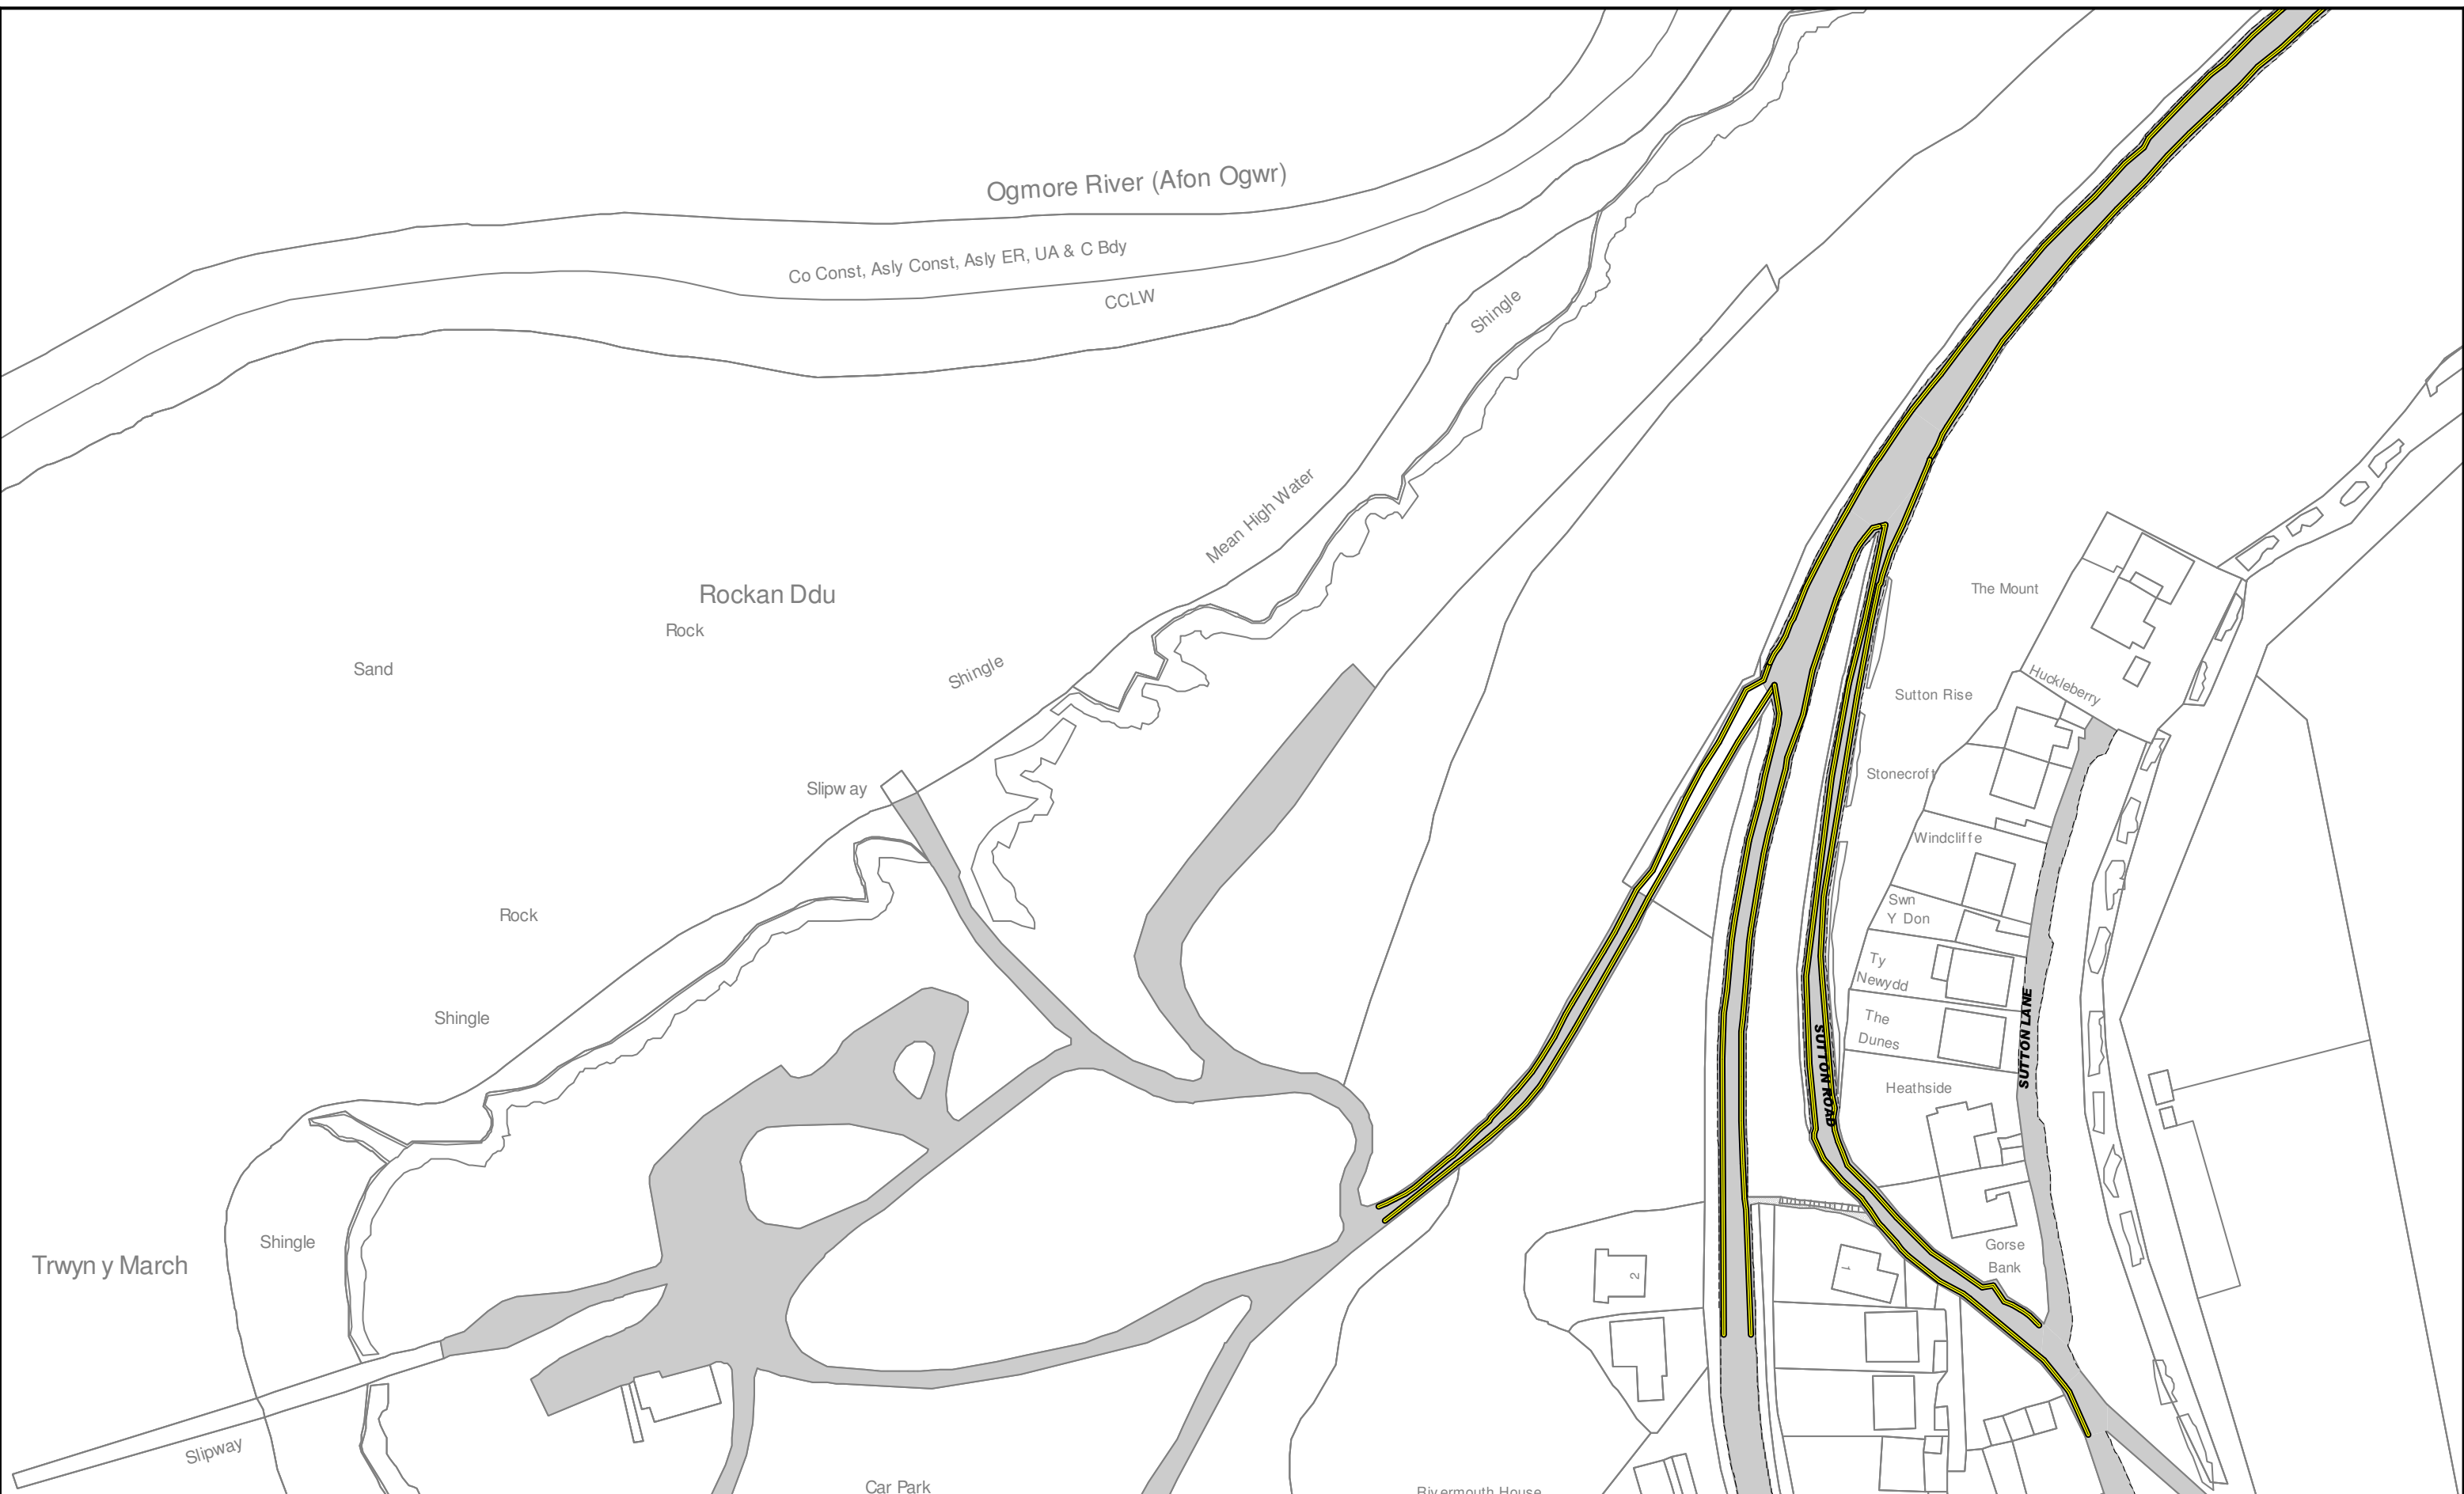

Title: The Vale of Glamorgan Council (Prohibition and Restriction of Waiting and Loading and Parking Places) (Civil Enforcement) Order 2013

Key to TRO Restriction Types			
	No Waiting At Any Time		24 Hour Clearway
	No Waiting		Limited Waiting
	No Loading At Any Time		Taxi Rank
	No Loading		Disabled Parking Place
	School Keep Clear		Residents Parking Place
			Shared Use Parking Place (Permit/LW)
			Ambulance Parking Place
			Motorcycle Parking Place
			Loading Bay (any vehicle)
			Loading Bay (goods vehicle)
			Police Vehicle Parking Place
			Doctors Parking Place
			Emergency Vehicles Parking Place

Crown copyright and database rights 2013 Ordnance Survey 100023424
Hawfrait y Goron a hawliau cronfa ddata 2013 Arolwg Ordnans 100023424
Vale of Glamorgan Council
Licence No: 100023424

SCALE	1 : 1250 @ A3
DATE	01/04/2013
MAP	Tile Ref: X2
REVISION	1

The Vale of Glamorgan Council
The Alps
Wenvoe
CF5 6AA

Cyngor Bro Morgannwg
Yr Alpau
Gwentu
CF5 6AA