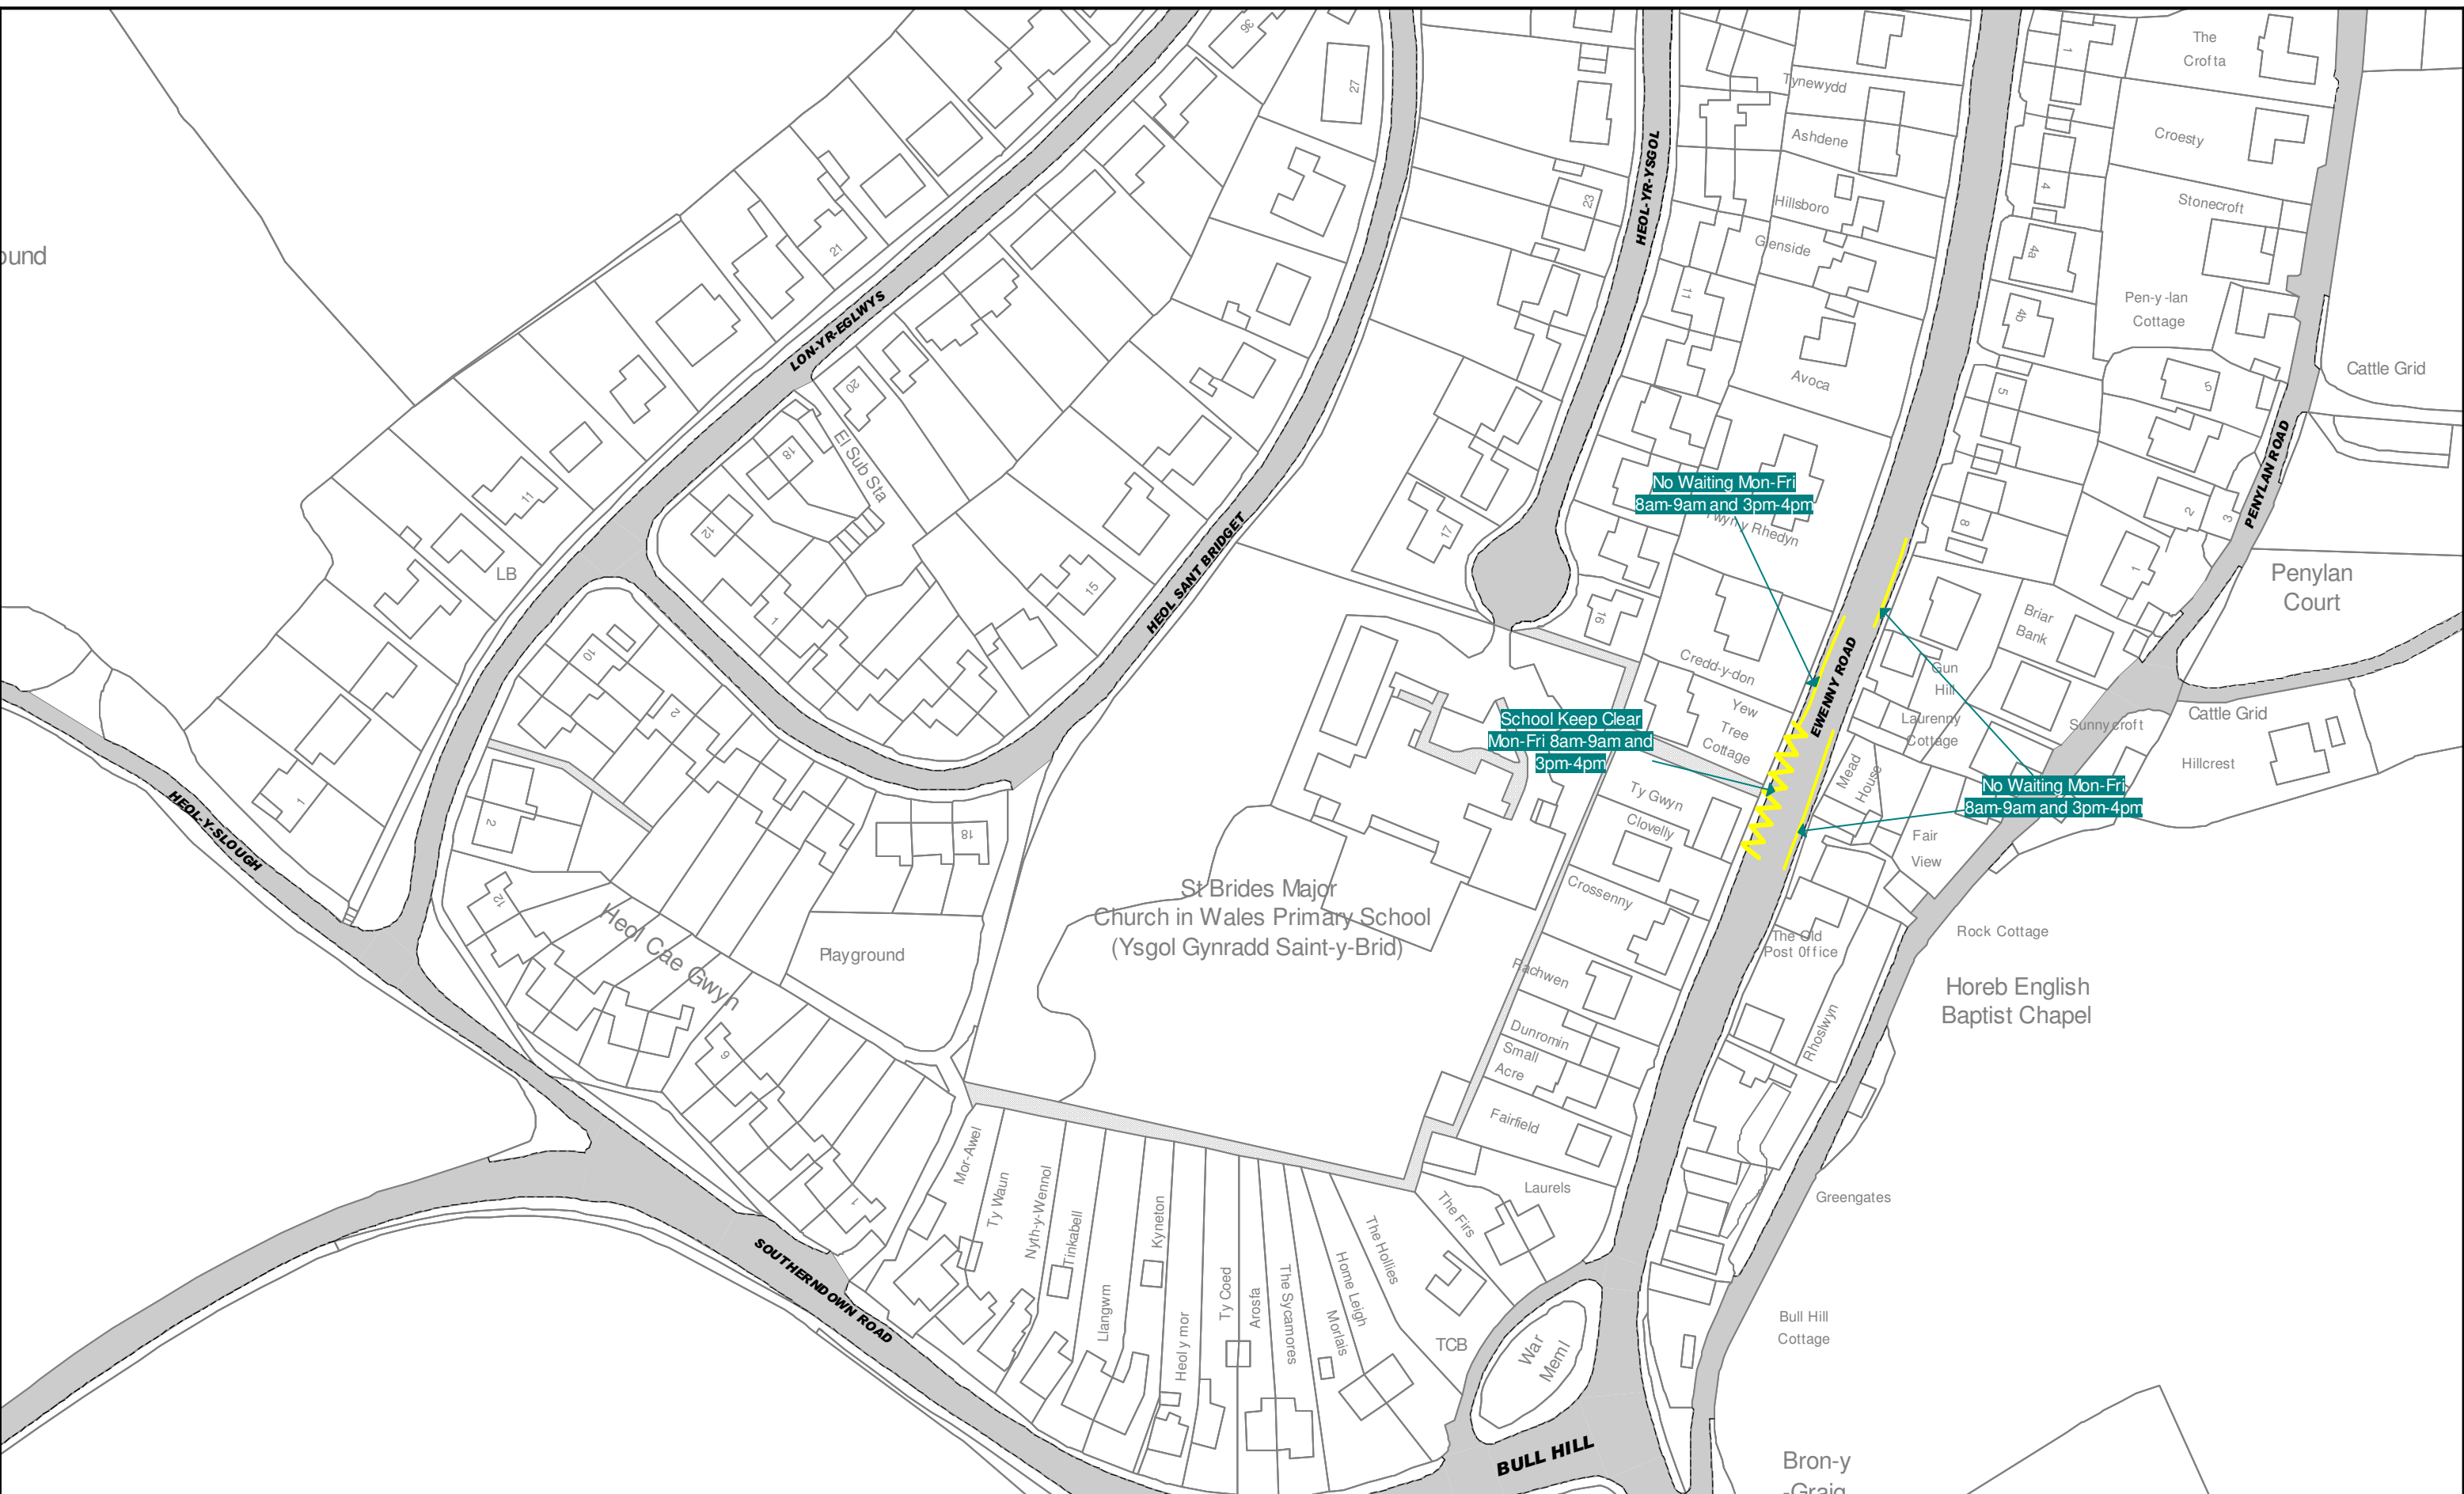

Title: The Vale of Glamorgan Council (Prohibition and Restriction of Waiting and Loading and Parking Places) (Civil Enforcement) Order 2013

Key to TRO Restriction Types	
	24 Hour Clearway
	Limited Waiting
	Taxi Rank
	Disabled Parking Place
	Residents Parking Place
	Shared Use Parking Place (Permit/LW)
	School Keep Clear
	Motorcycle Parking Place
	Loading Bay (any vehicle)
	Loading Bay (goods vehicle)
	Police Vehicle Parking Place
	Doctors Parking Place
	Emergency Vehicles Parking Place
	Ambulance Parking Place

Crown copyright and database rights 2013 Ordnance Survey 100023424
Hawfaint y Goron a hawliau cronfa ddata 2013 Arolwg Ordans 100023424
Vale of Glamorgan Council
Licence No: 100023424

SCALE	1 : 1250 @ A3
DATE	01/04/2013
MAP	Tile Ref: AA8
REVISION	1

VALE of GLAMORGAN
The Vale of Glamorgan Council
The Alps
Wenvoe
CF5 6AA

Cyngor Bro Morgannwg
Yr Alpau
Gwentô
CF5 6AA