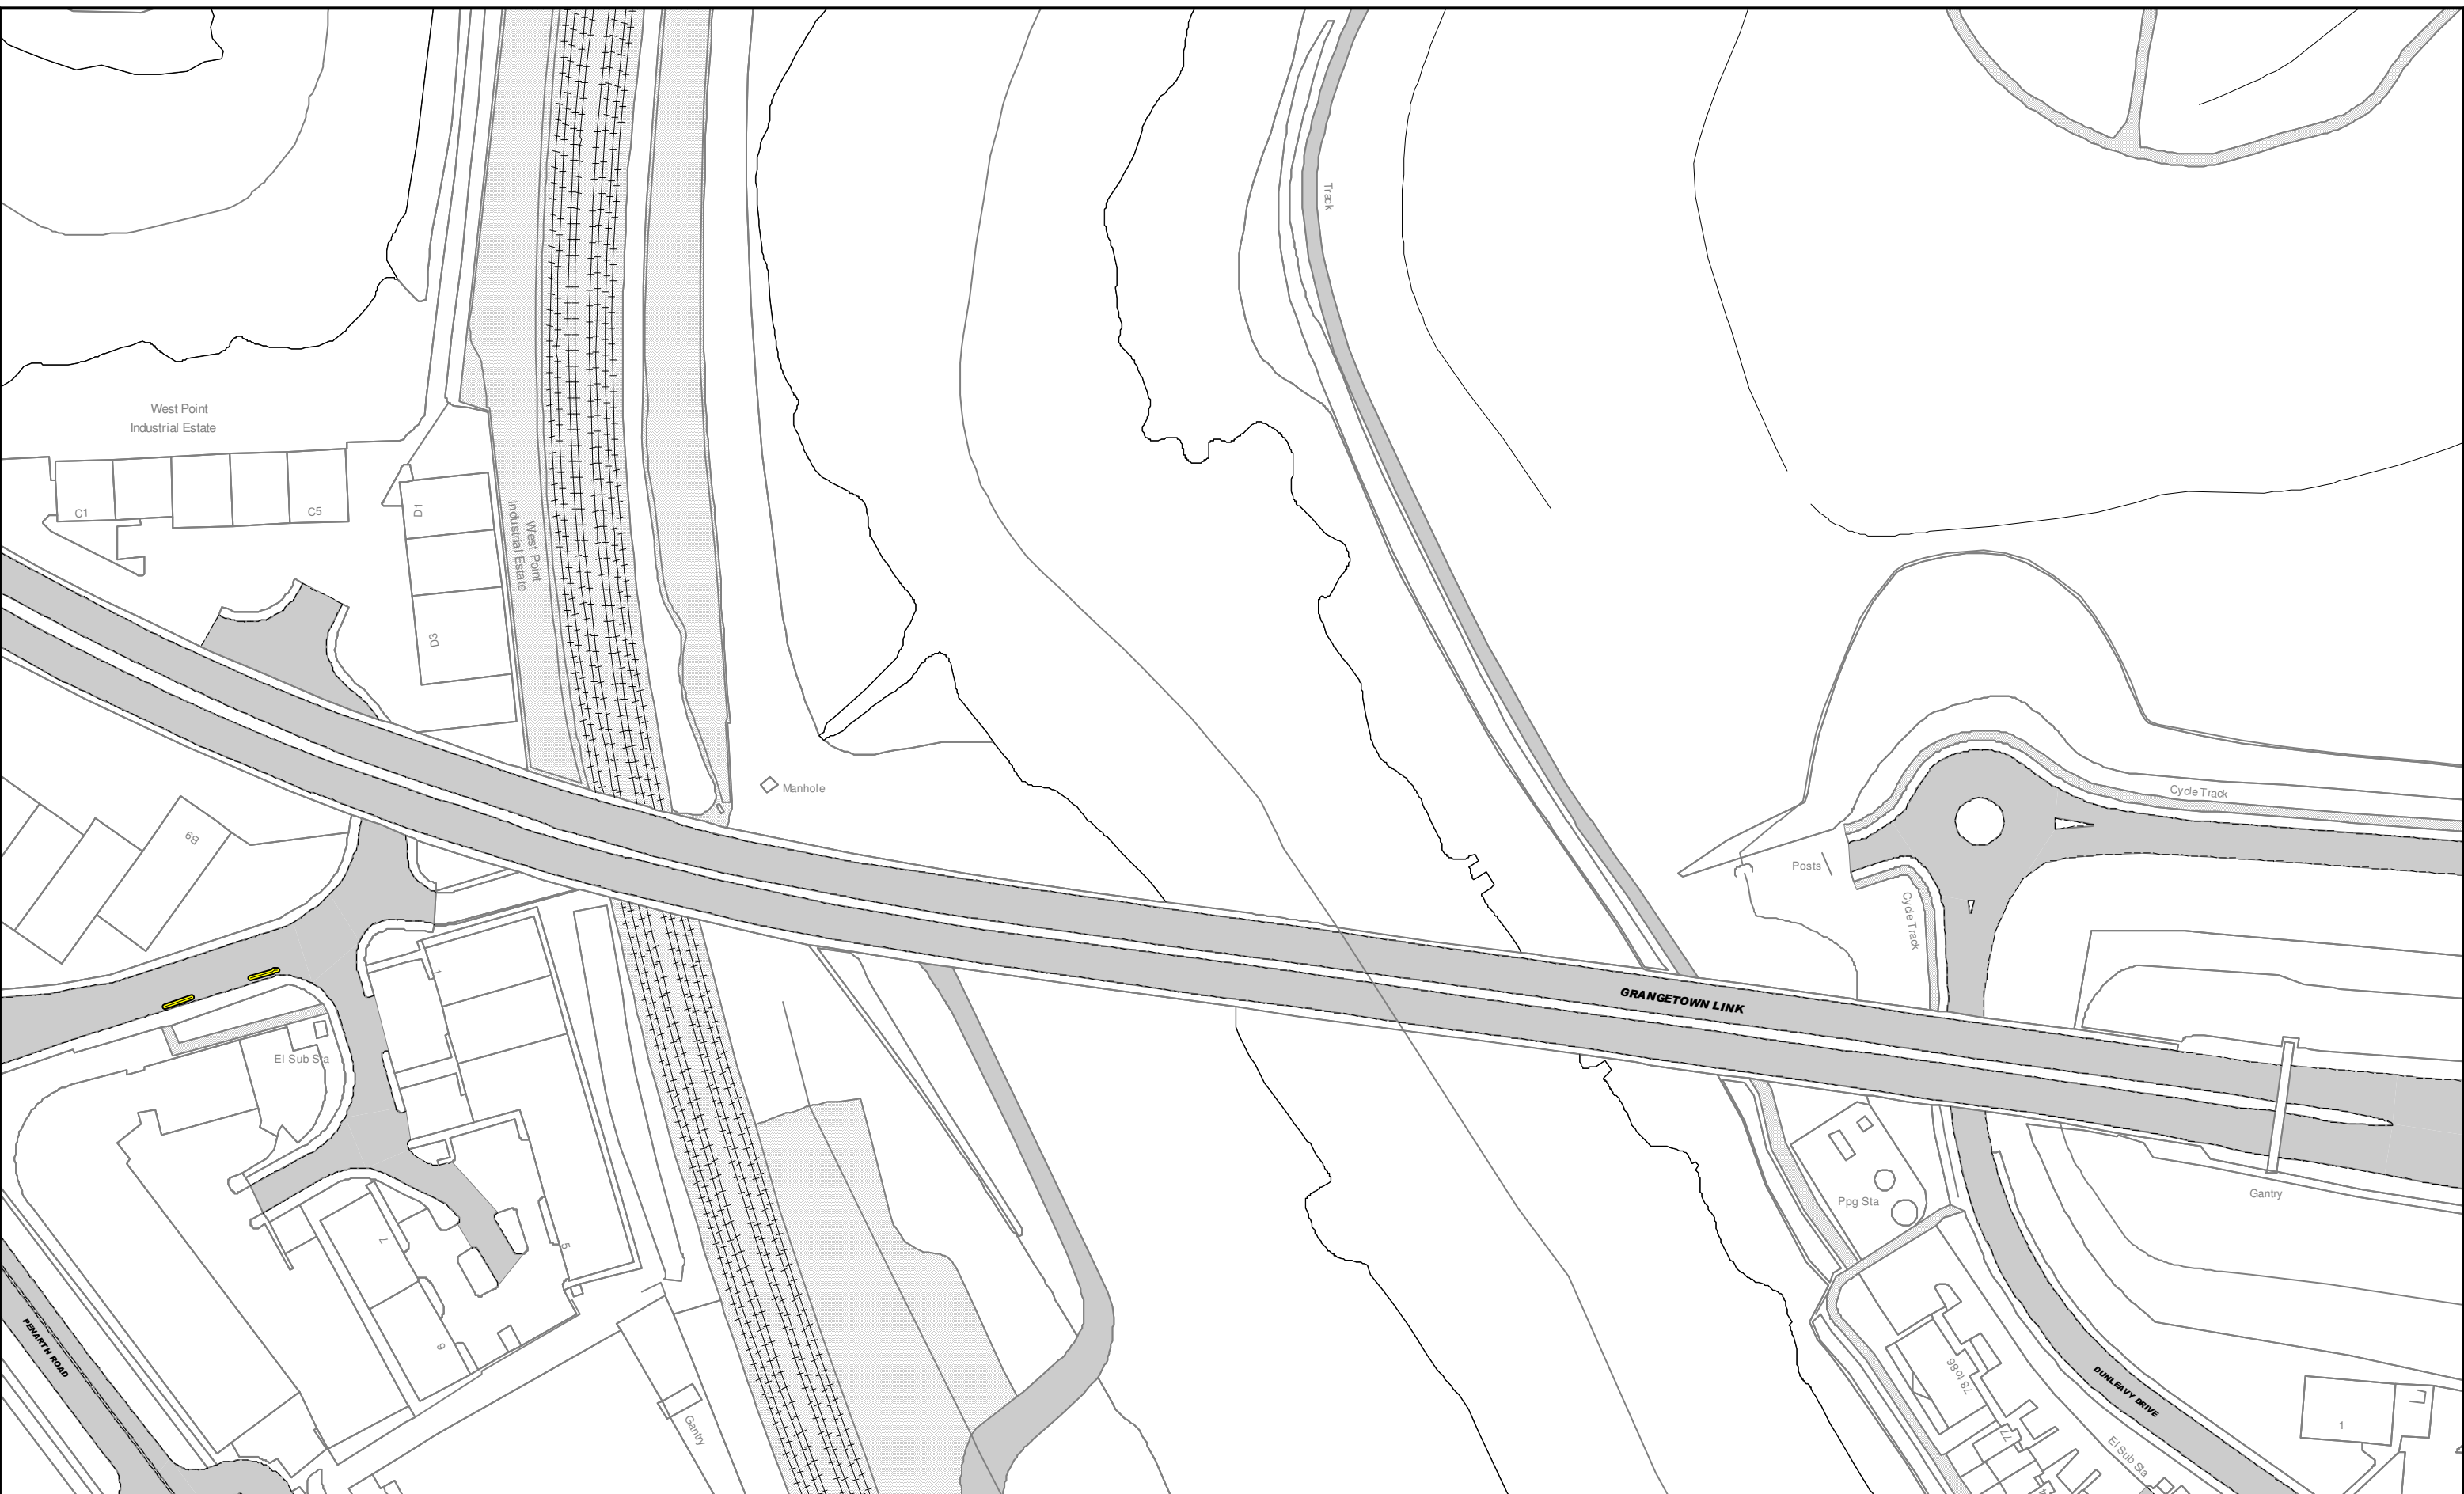

Title: The Vale of Glamorgan Council (Prohibition and Restriction of Waiting and Loading and Parking Places) (Civil Enforcement) Order 2013

Key to TRO Restriction Types			
	No Waiting At Any Time		24 Hour Clearway
	No Waiting		Limited Waiting
	No Loading At Any Time		Taxi Rank
	No Loading		Disabled Parking Place
	School Keep Clear		Residents Parking Place
			Shared Use Parking Place (Permit/LW)
			Ambulance Parking Place
			Motorcycle Parking Place
			Loading Bay (any vehicle)
			Loading Bay (goods vehicle)
			Police Vehicle Parking Place
			Doctors Parking Place
			Emergency Vehicles Parking Place

Crown copyright and database rights 2013 Ordnance Survey 100023424
Hawfraint y Goron a hawliau cronfa ddata 2013 Arolwg Ordans 100023424
Vale of Glamorgan Council
Licence No: 100023424

SCALE	1 : 1250 @ A3
DATE	01/04/2013
MAP	Tile Ref: AE62
REVISION	1

VALE of GLAMORGAN
The Vale of Glamorgan Council
The Alps
Wenvoe
CF5 6AA

Cyngor Bro Morgannwg
Yr Alpau
Gwentu
CF5 6AA