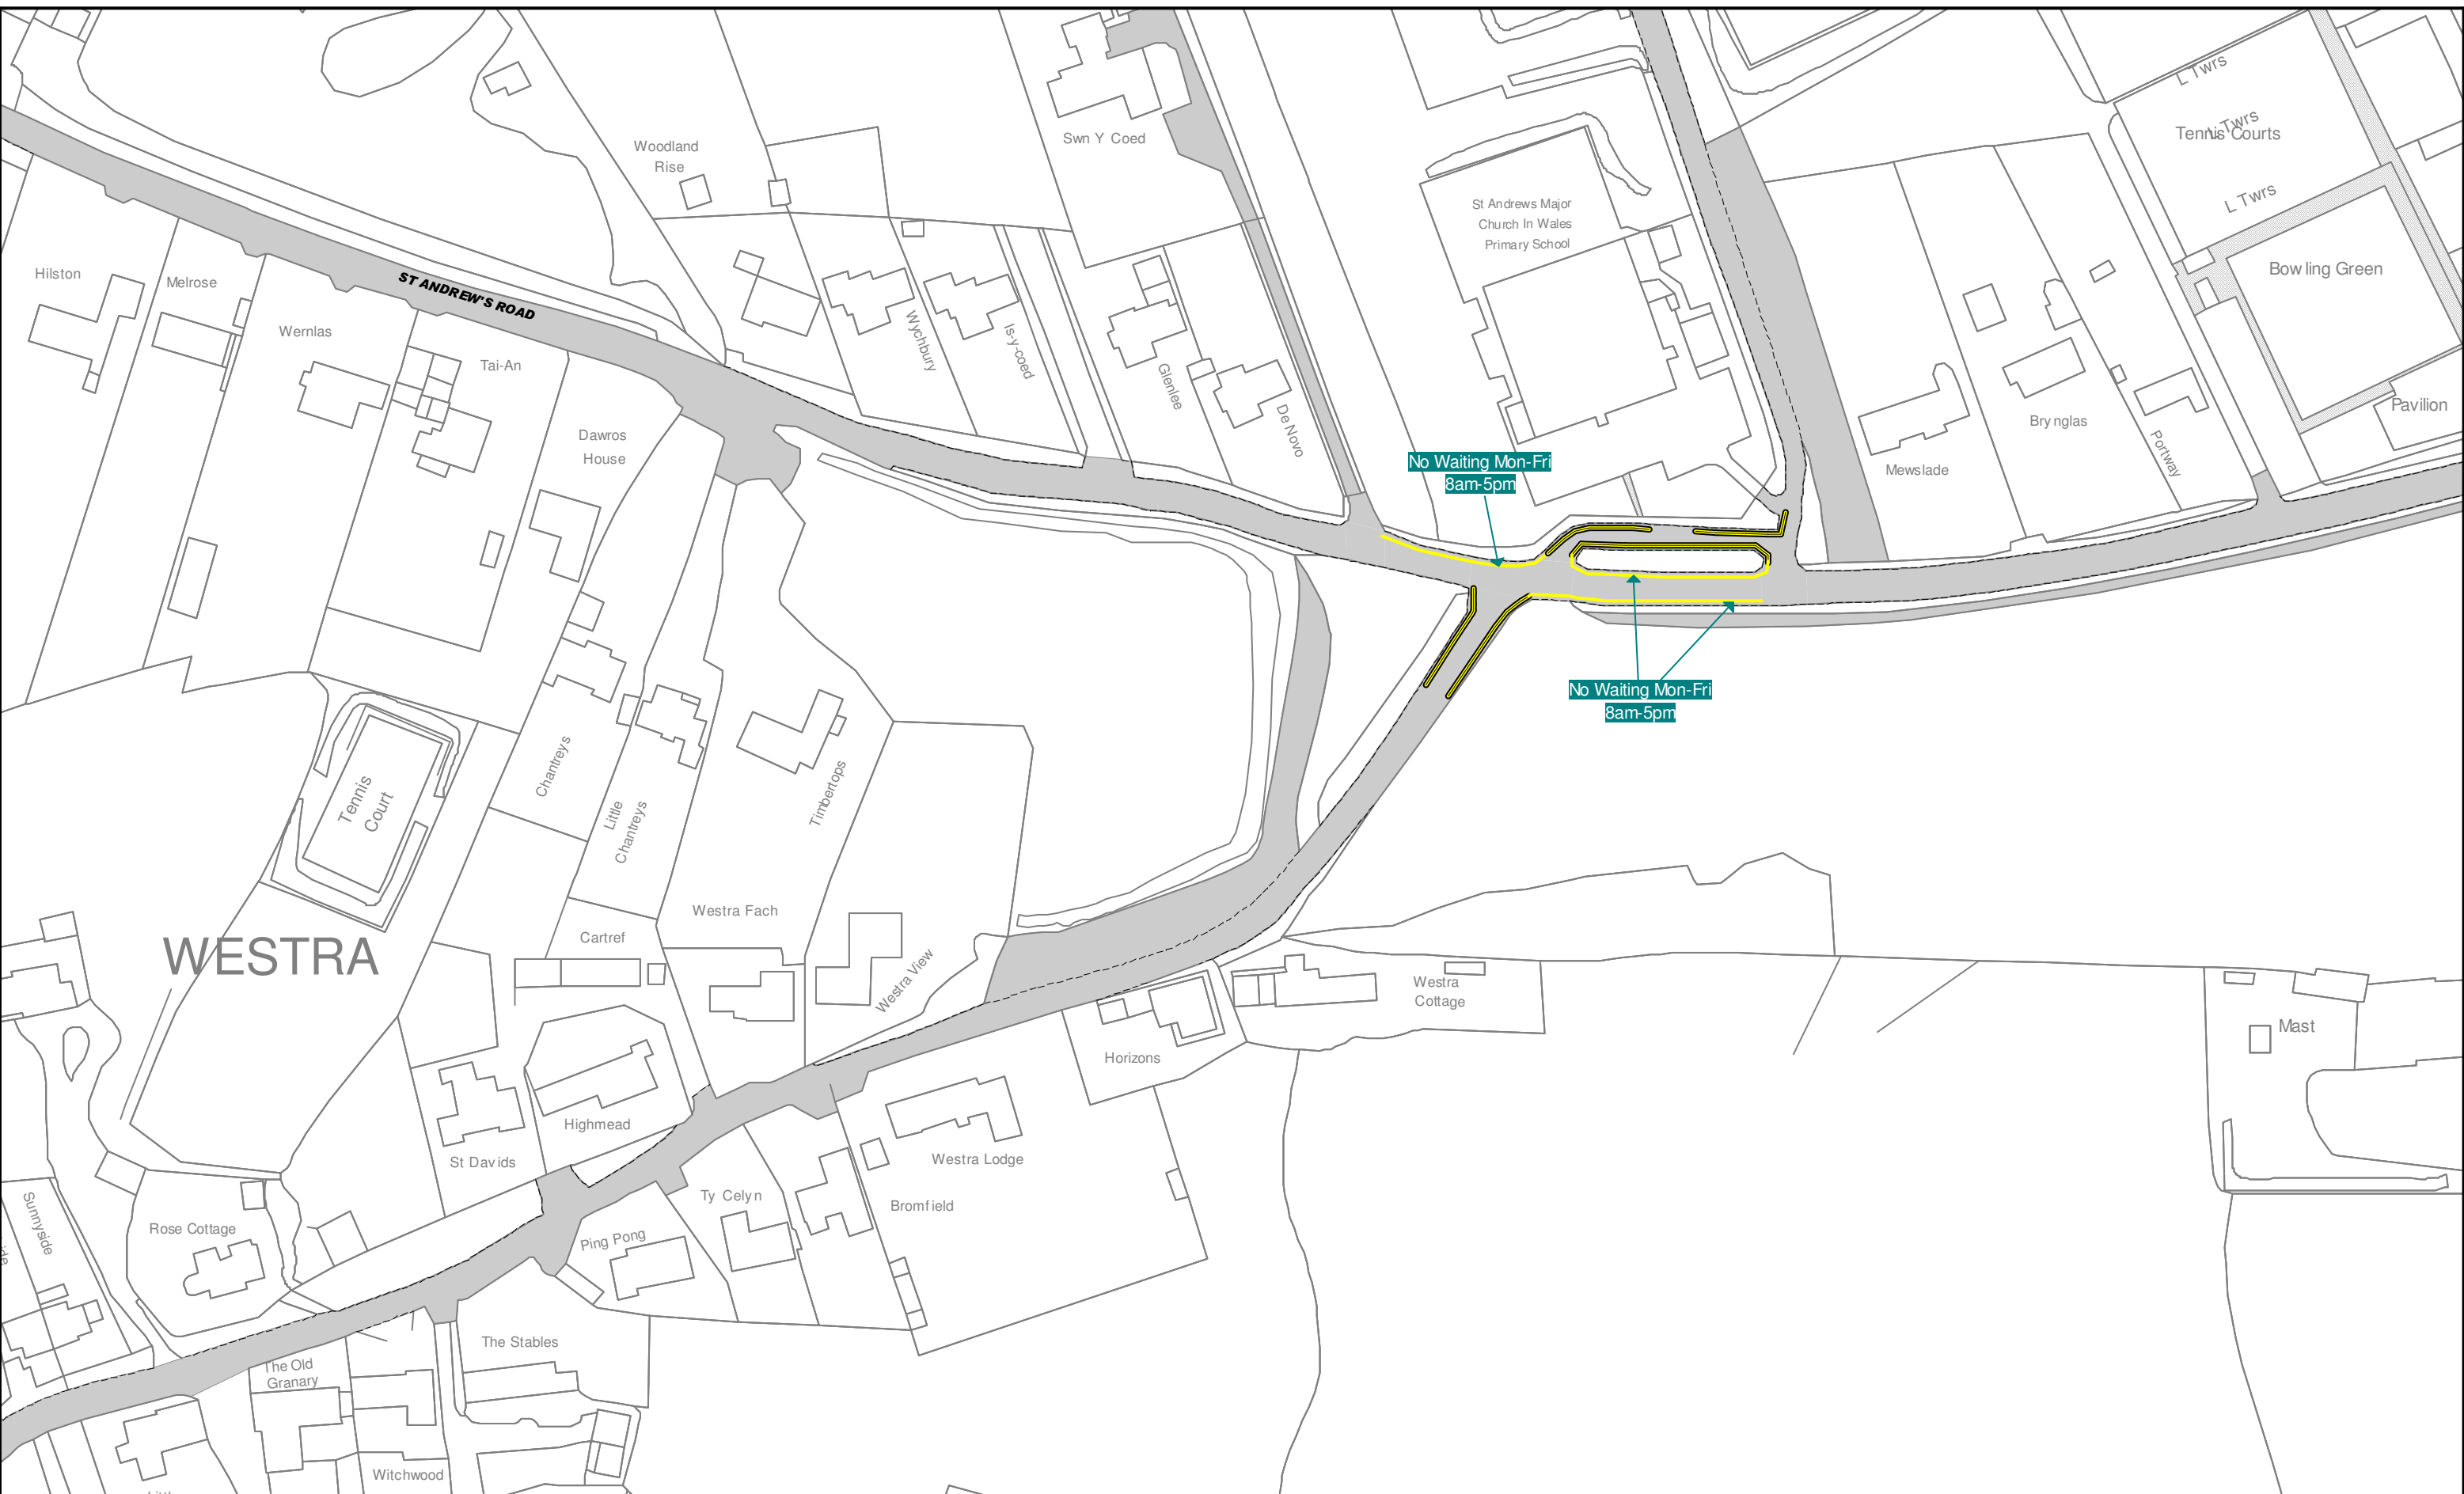

WESTRA

Title: The Vale of Glamorgan Council (Prohibition and Restriction of Waiting and Loading and Parking Places) (Civil Enforcement) Order 2013

Key to TRO Restriction Types

	No Waiting At Any Time		24 Hour Clearway		Motorcycle Parking Place
	No Waiting		Limited Waiting		Loading Bay (any vehicle)
	No Loading At Any Time		Taxi Rank		Loading Bay (goods vehicle)
	No Loading		Disabled Parking Place		Police Vehicle Parking Place
	School Keep Clear		Residents Parking Place		Doctors Parking Place
			Shared Use Parking Place (Permit/LW)		Emergency Vehicles Parking Place
			Ambulance Parking Place		

Crown copyright and database rights 2013 Ordnance Survey 100023424
Hawfrait y Goron a hawliau cronfa ddata 2013 Arolwg Ordans 100023424
Vale of Glamorgan Council
Licence No: 100023424

SCALE	1 : 1250 @ A3
DATE	01/04/2013
MAP	Tile Ref: AM57
REVISION	1

The Vale of Glamorgan Council
The Alps
Wenvoe
CF5 6AA

Cyngor Bro Morgannwg
Yr Alpau
Gwentu
CF5 6AA