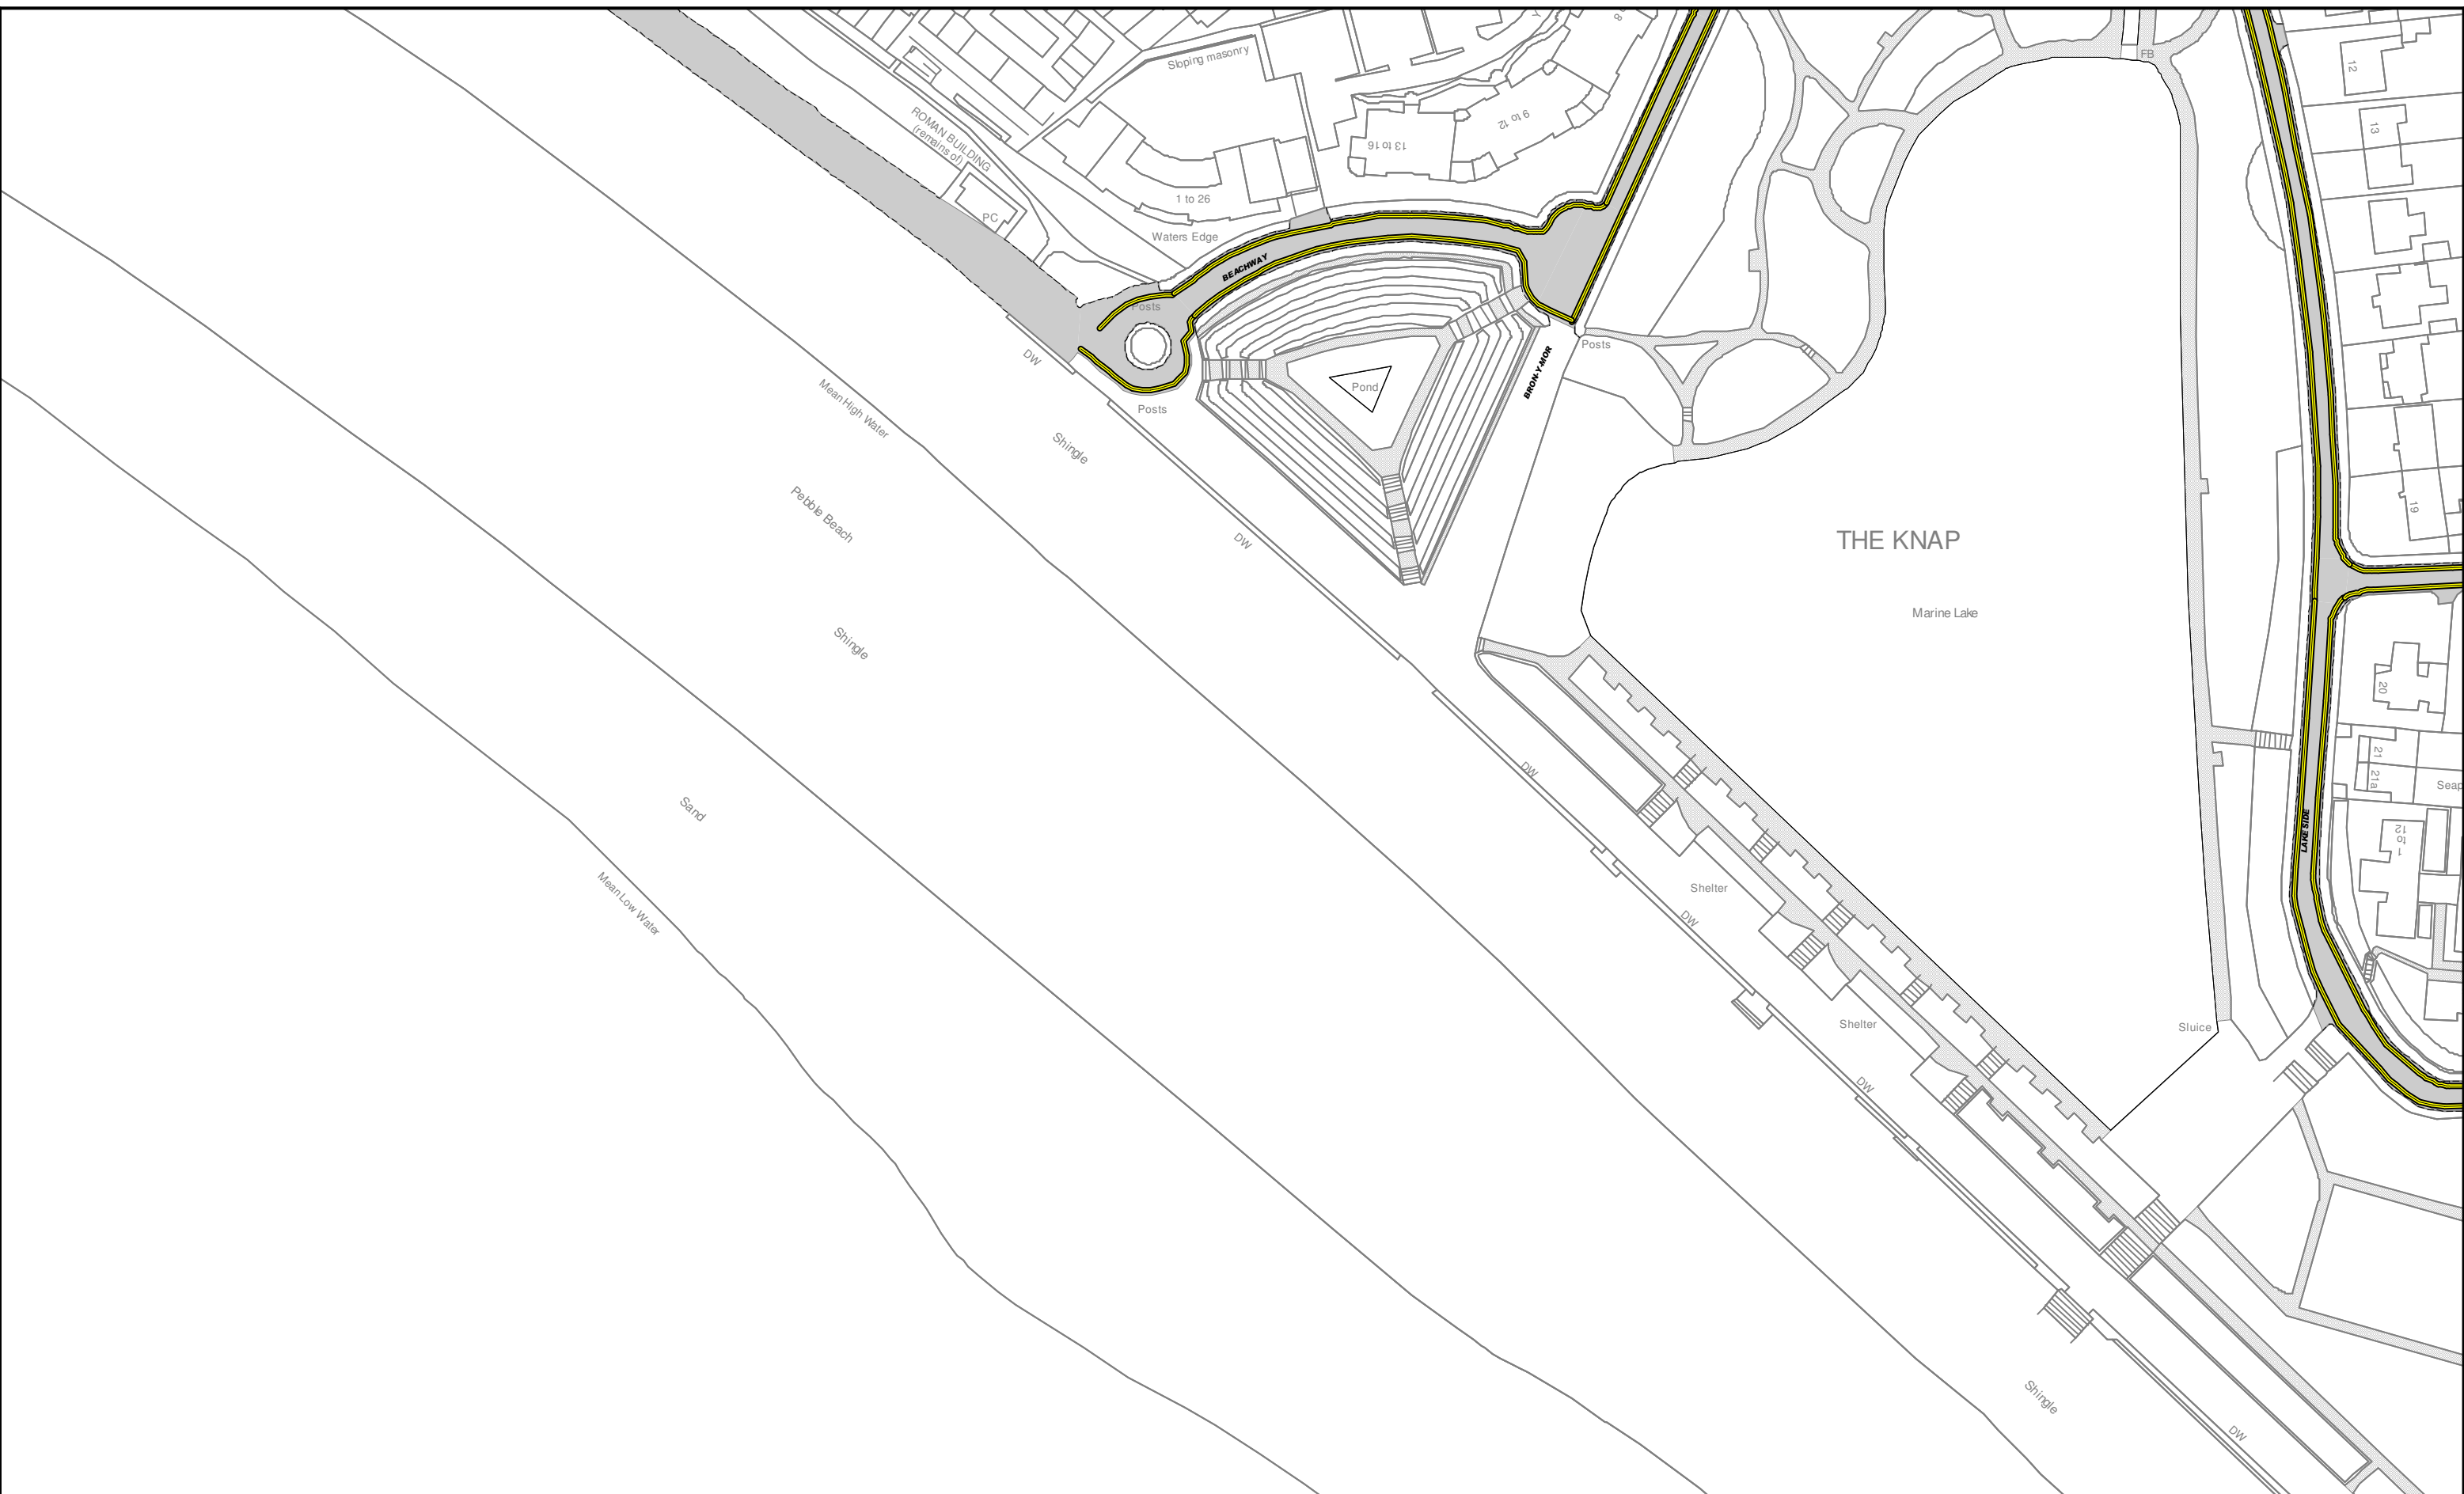

Title: The Vale of Glamorgan Council (Prohibition and Restriction of Waiting and Loading and Parking Places) (Civil Enforcement) Order 2013

Key to TRO Restriction Types	
	No Waiting At Any Time
	No Waiting
	No Loading At Any Time
	No Loading
	School Keep Clear
	24 Hour Clearway
	Limited Waiting
	Taxi Rank
	Disabled Parking Place
	Residents Parking Place
	Shared Use Parking Place (Permit/LW)
	Ambulance Parking Place
	Motorcycle Parking Place
	Loading Bay (any vehicle)
	Loading Bay (goods vehicle)
	Police Vehicle Parking Place
	Doctors Parking Place
	Emergency Vehicles Parking Place

Crown copyright and database rights 2013 Ordnance Survey 100023424
Hawfraint y Goron a hawliau cronfa ddata 2013 Arolwg Ordans 100023424
Vale of Glamorgan Council
Licence No: 100023424

SCALE	1 : 1250 @ A3
DATE	01/04/2013
MAP	Tile Ref: BB48
REVISION	1

The Vale of Glamorgan Council
The Alps
Wenvoe
CF5 6AA

Cyngor Bro Morgannwg
Yr Alpau
Gwento
CF5 6AA