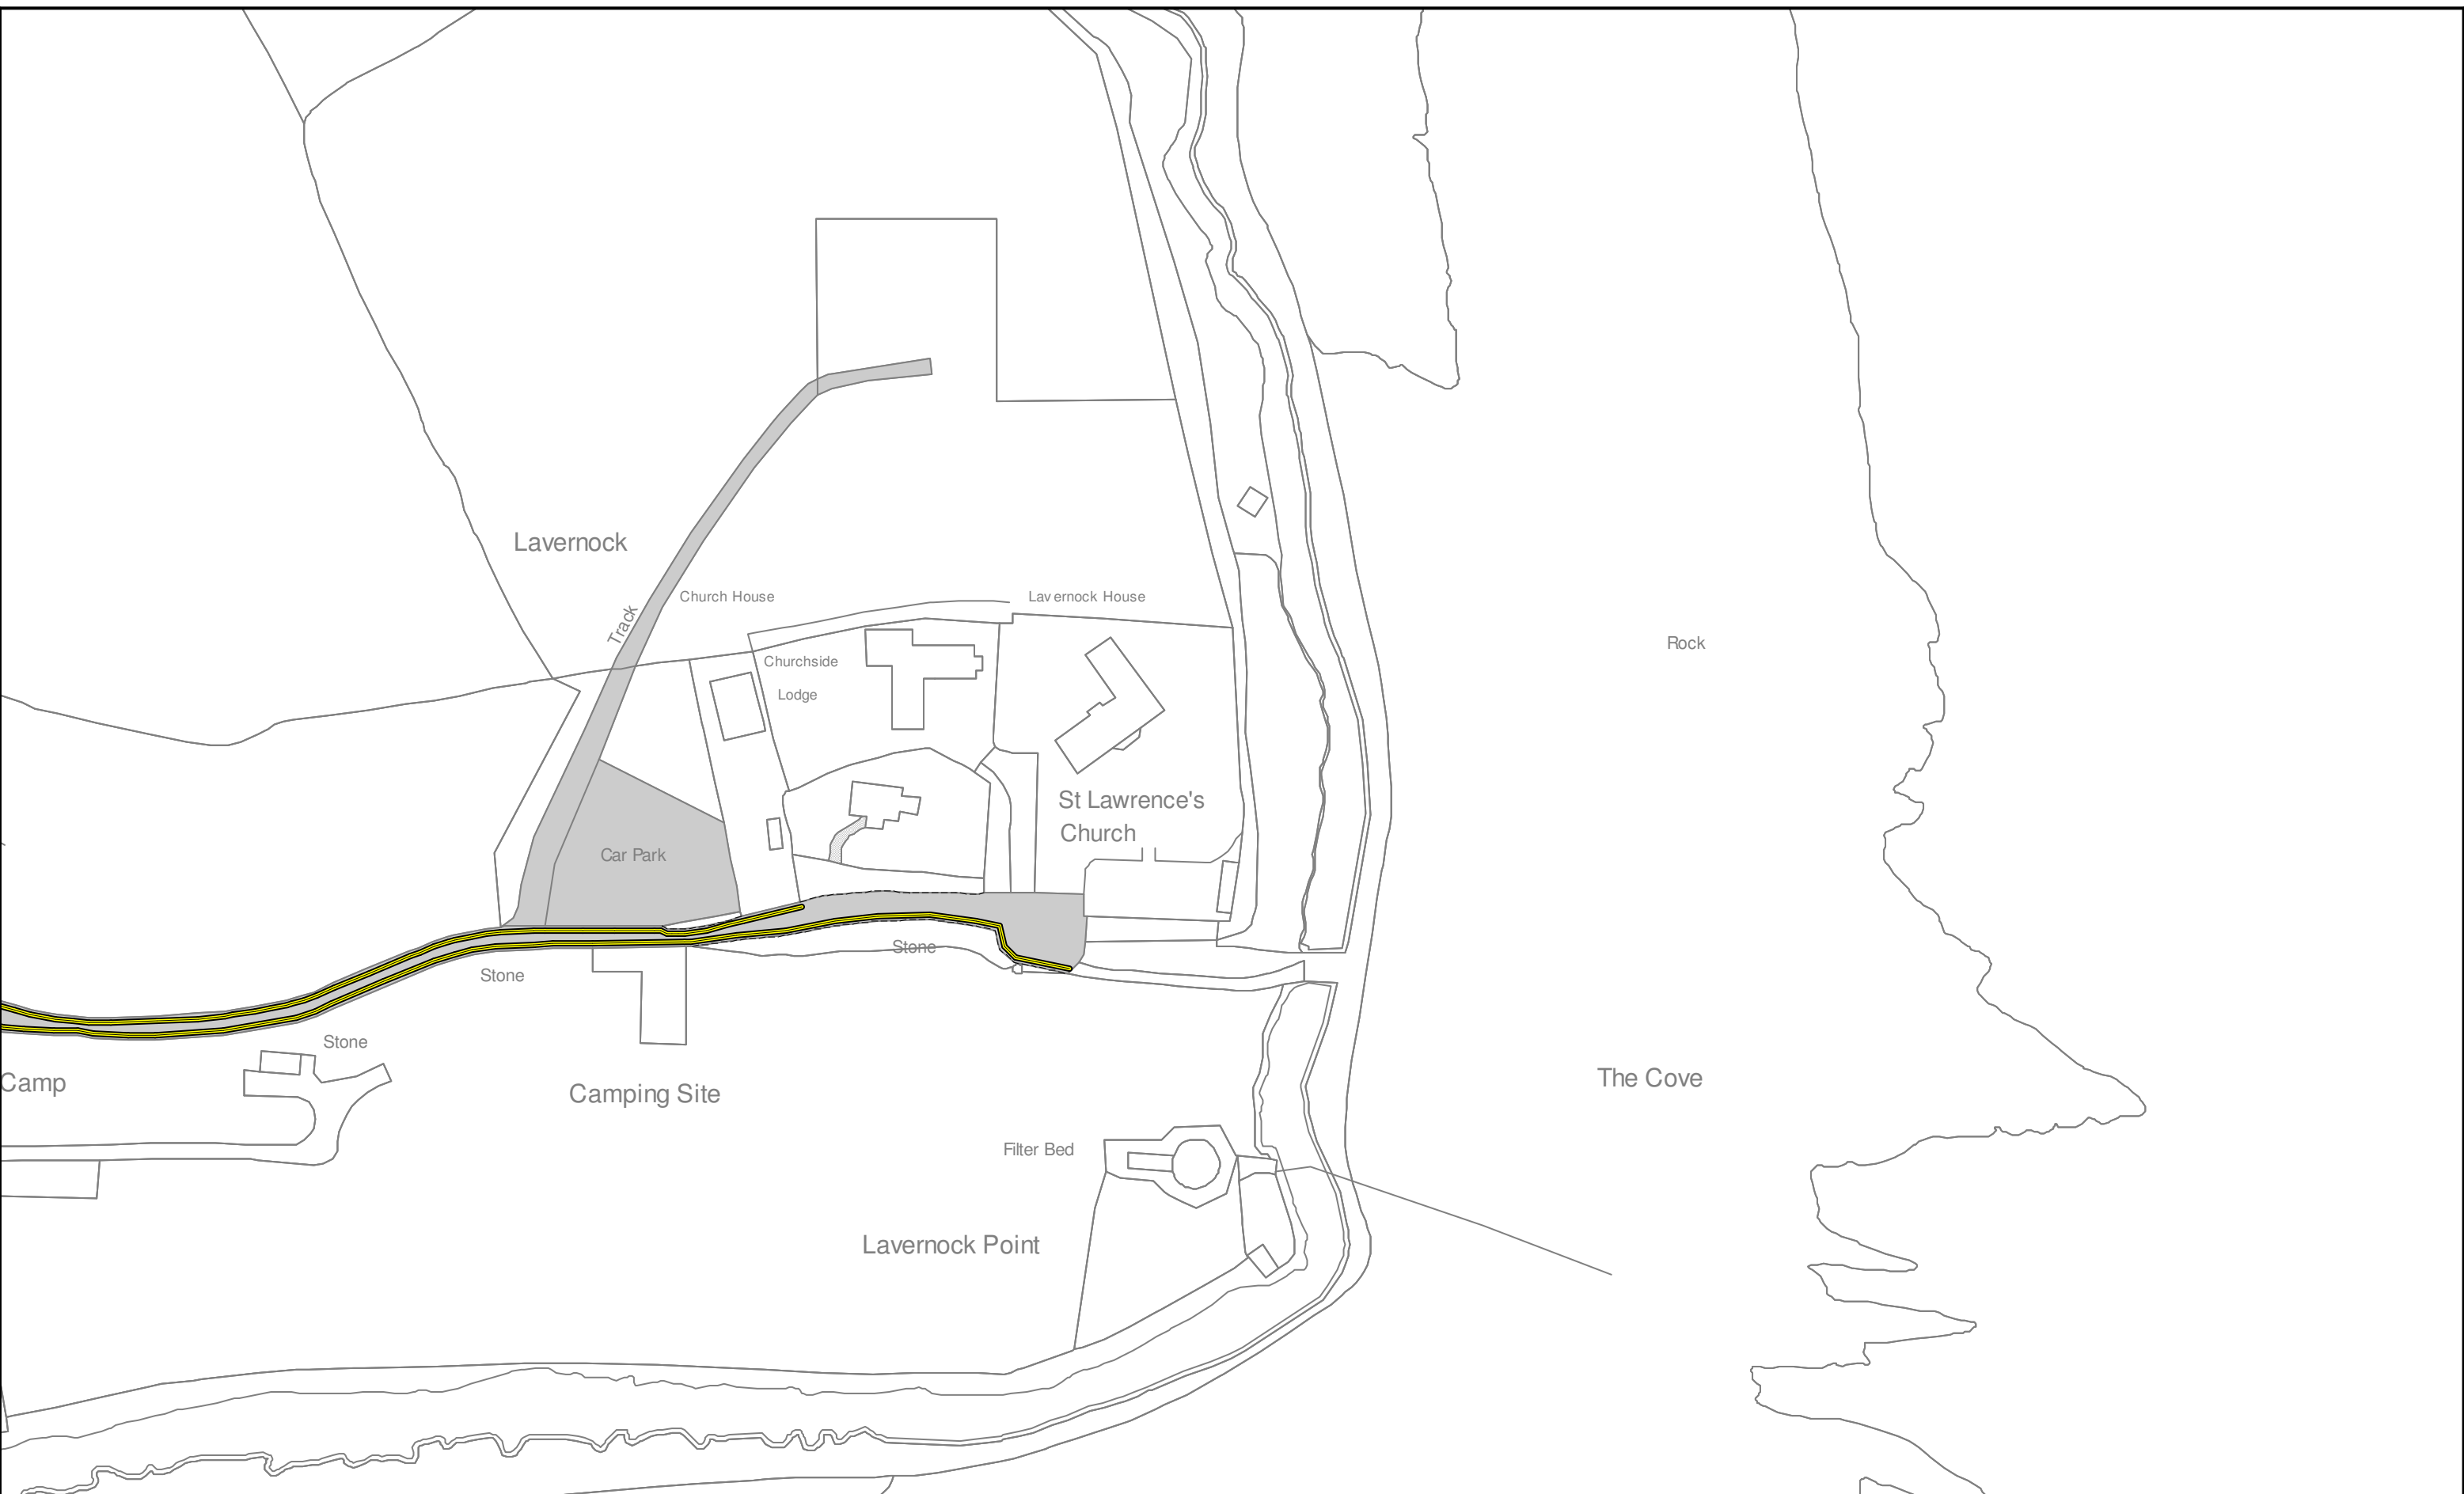

<b>SCALE</b>	1 : 1250 @ A3
<b>DATE</b>	01/04/2013
<b>MAP</b>	Tile Ref: AV64
<b>REVISION</b>	1

**Title: The Vale of Glamorgan Council (Prohibition and Restriction of Waiting and Loading and Parking Places) (Civil Enforcement) Order 2013**