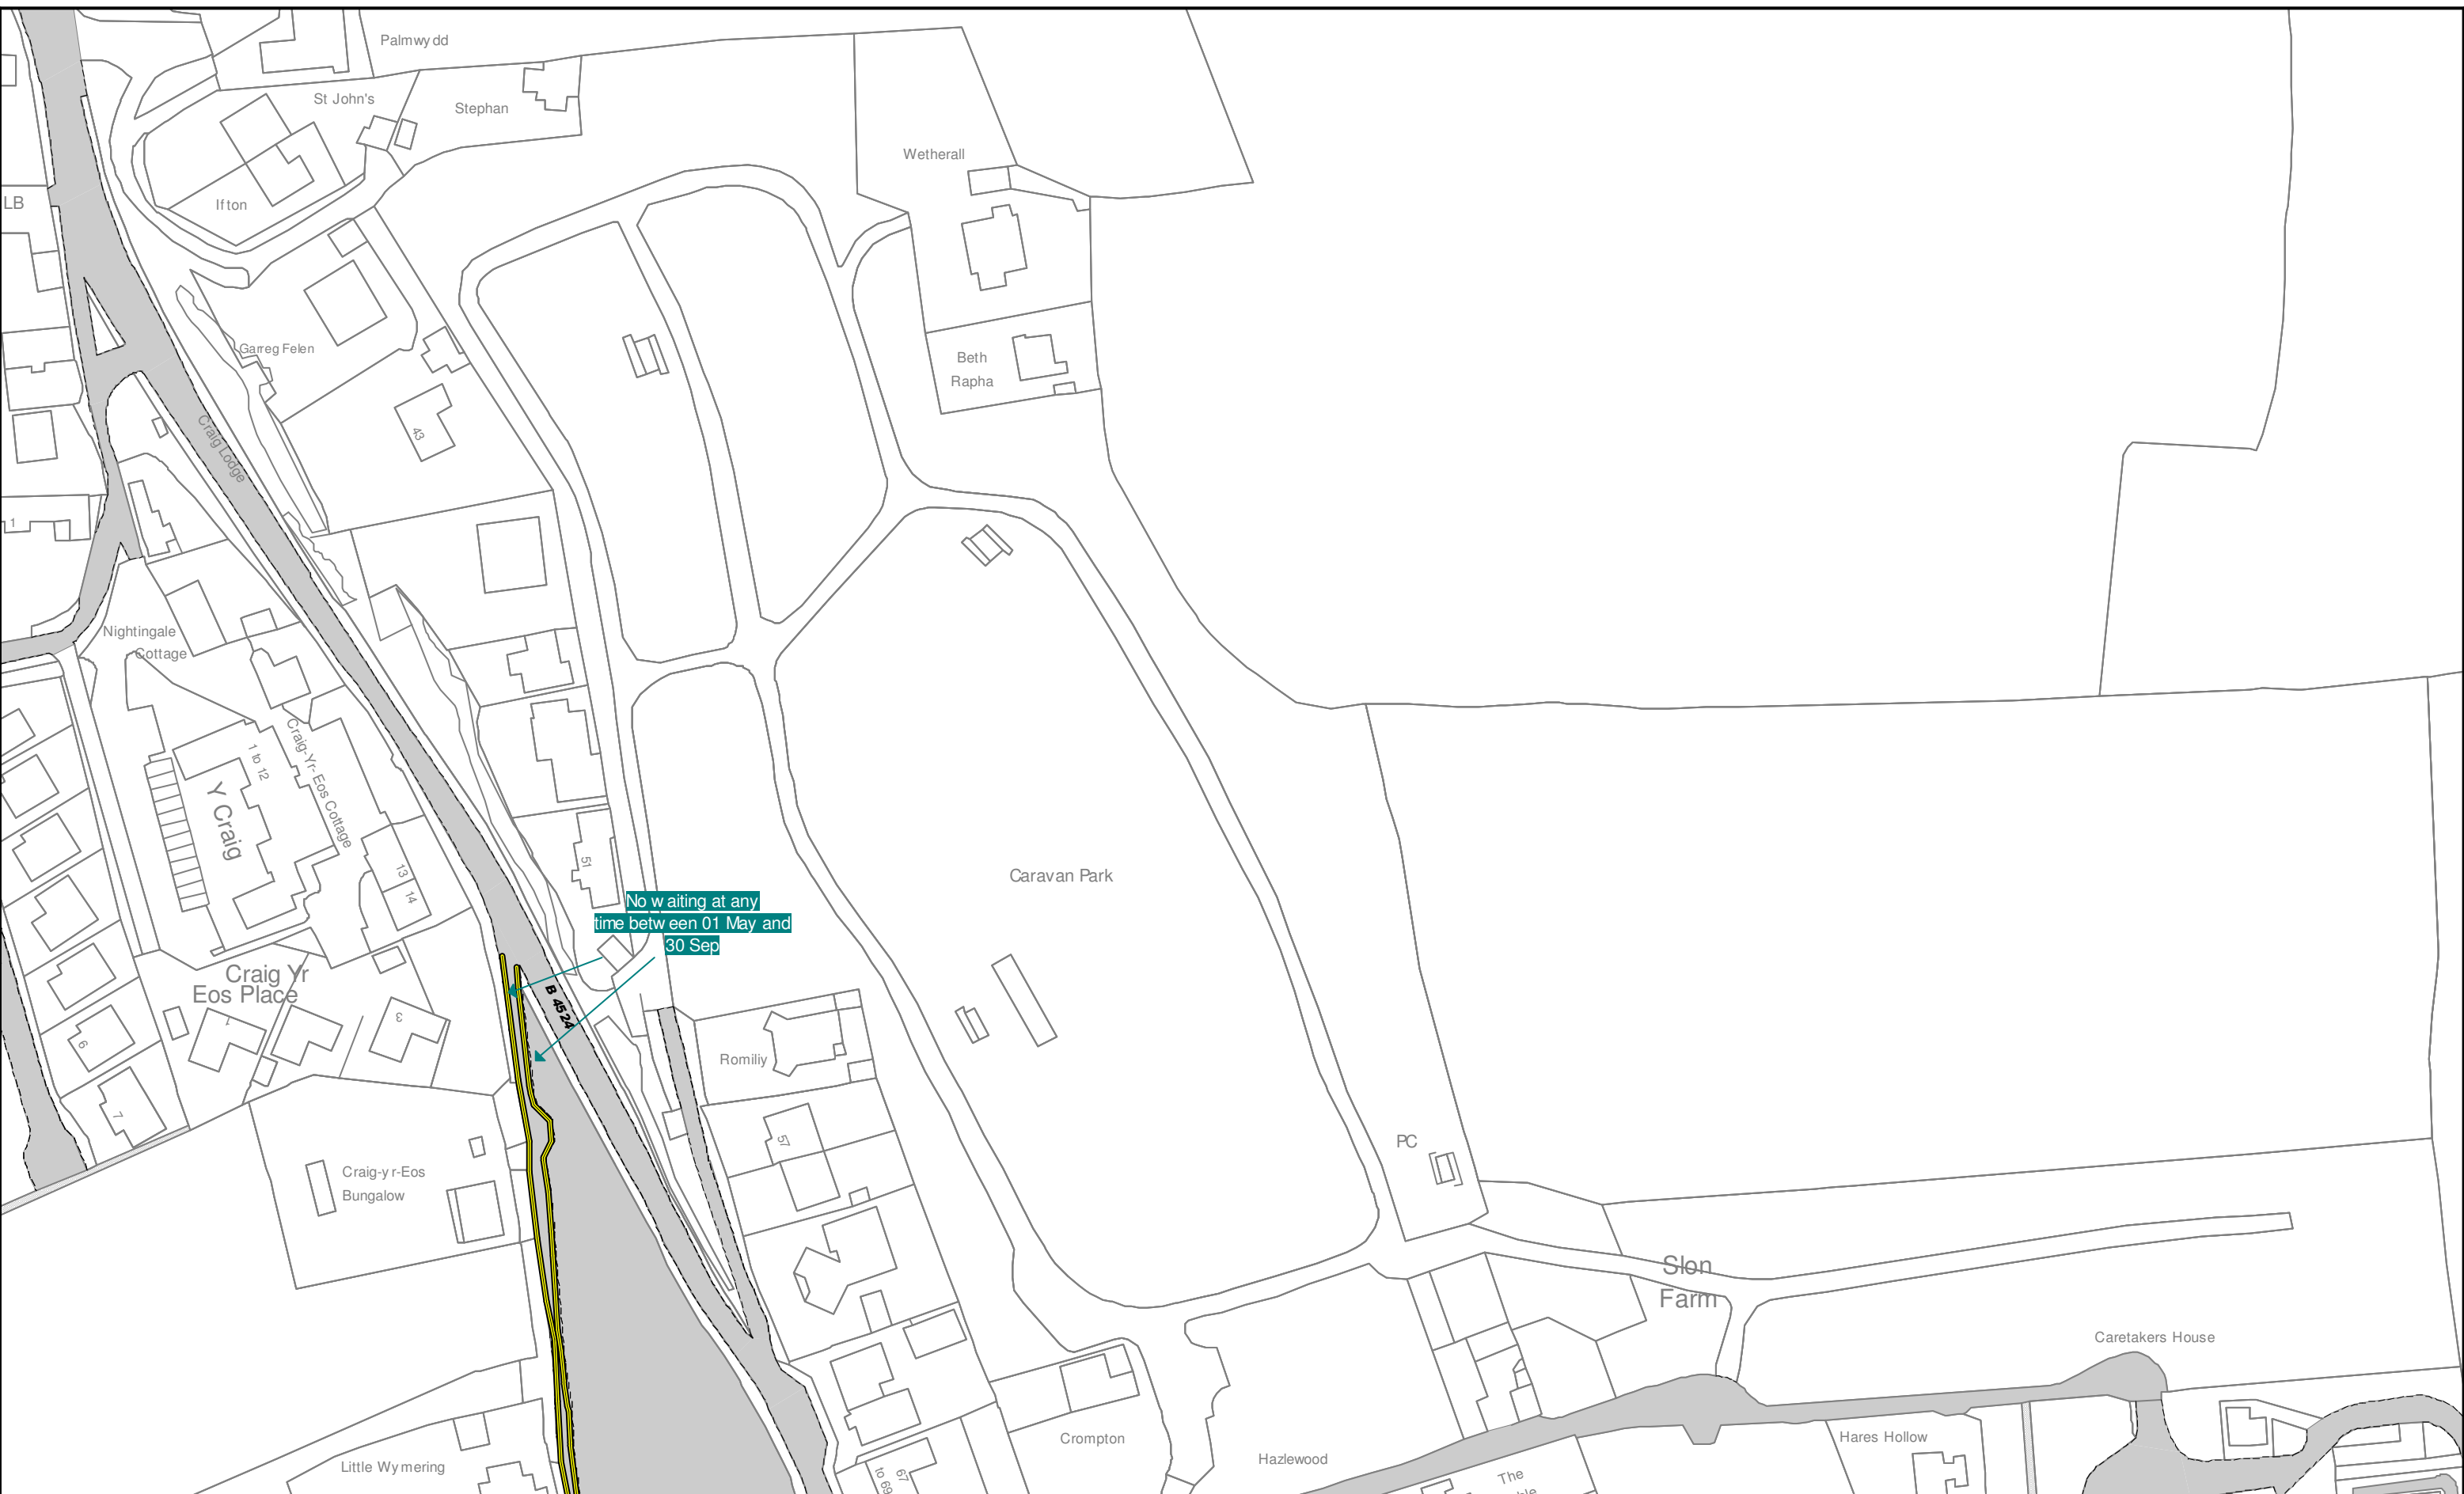

Title: The Vale of Glamorgan Council (Prohibition and Restriction of Waiting and Loading and Parking Places) (Civil Enforcement) Order 2013

Key to TRO Restriction Types

	No Waiting At Any Time		24 Hour Clearway		Motorcycle Parking Place
	No Waiting		Limited Waiting		Loading Bay (any vehicle)
	No Loading At Any Time		Taxi Rank		Loading Bay (goods vehicle)
	No Loading		Disabled Parking Place		Police Vehicle Parking Place
	School Keep Clear		Residents Parking Place		Doctors Parking Place
			Shared Use Parking Place (Permit/LW)		Emergency Vehicles Parking Place
			Ambulance Parking Place		

Crown copyright and database rights 2013 Ordnance Survey 100023424
Hawfraint y Goron a hawliau cronfa ddata 2013 Arolwg Ordnans 100023424
Vale of Glamorgan Council
Licence No: 100023424

SCALE	1 : 1250 @ A3
DATE	01/04/2013
MAP	Tile Ref: Z3
REVISION	1

The Vale of Glamorgan Council
The Alps
Wenvoe
CF5 6AA
Cyngor Bro Morgannwg
Yr Alpau
Gwentu
CF5 6AA