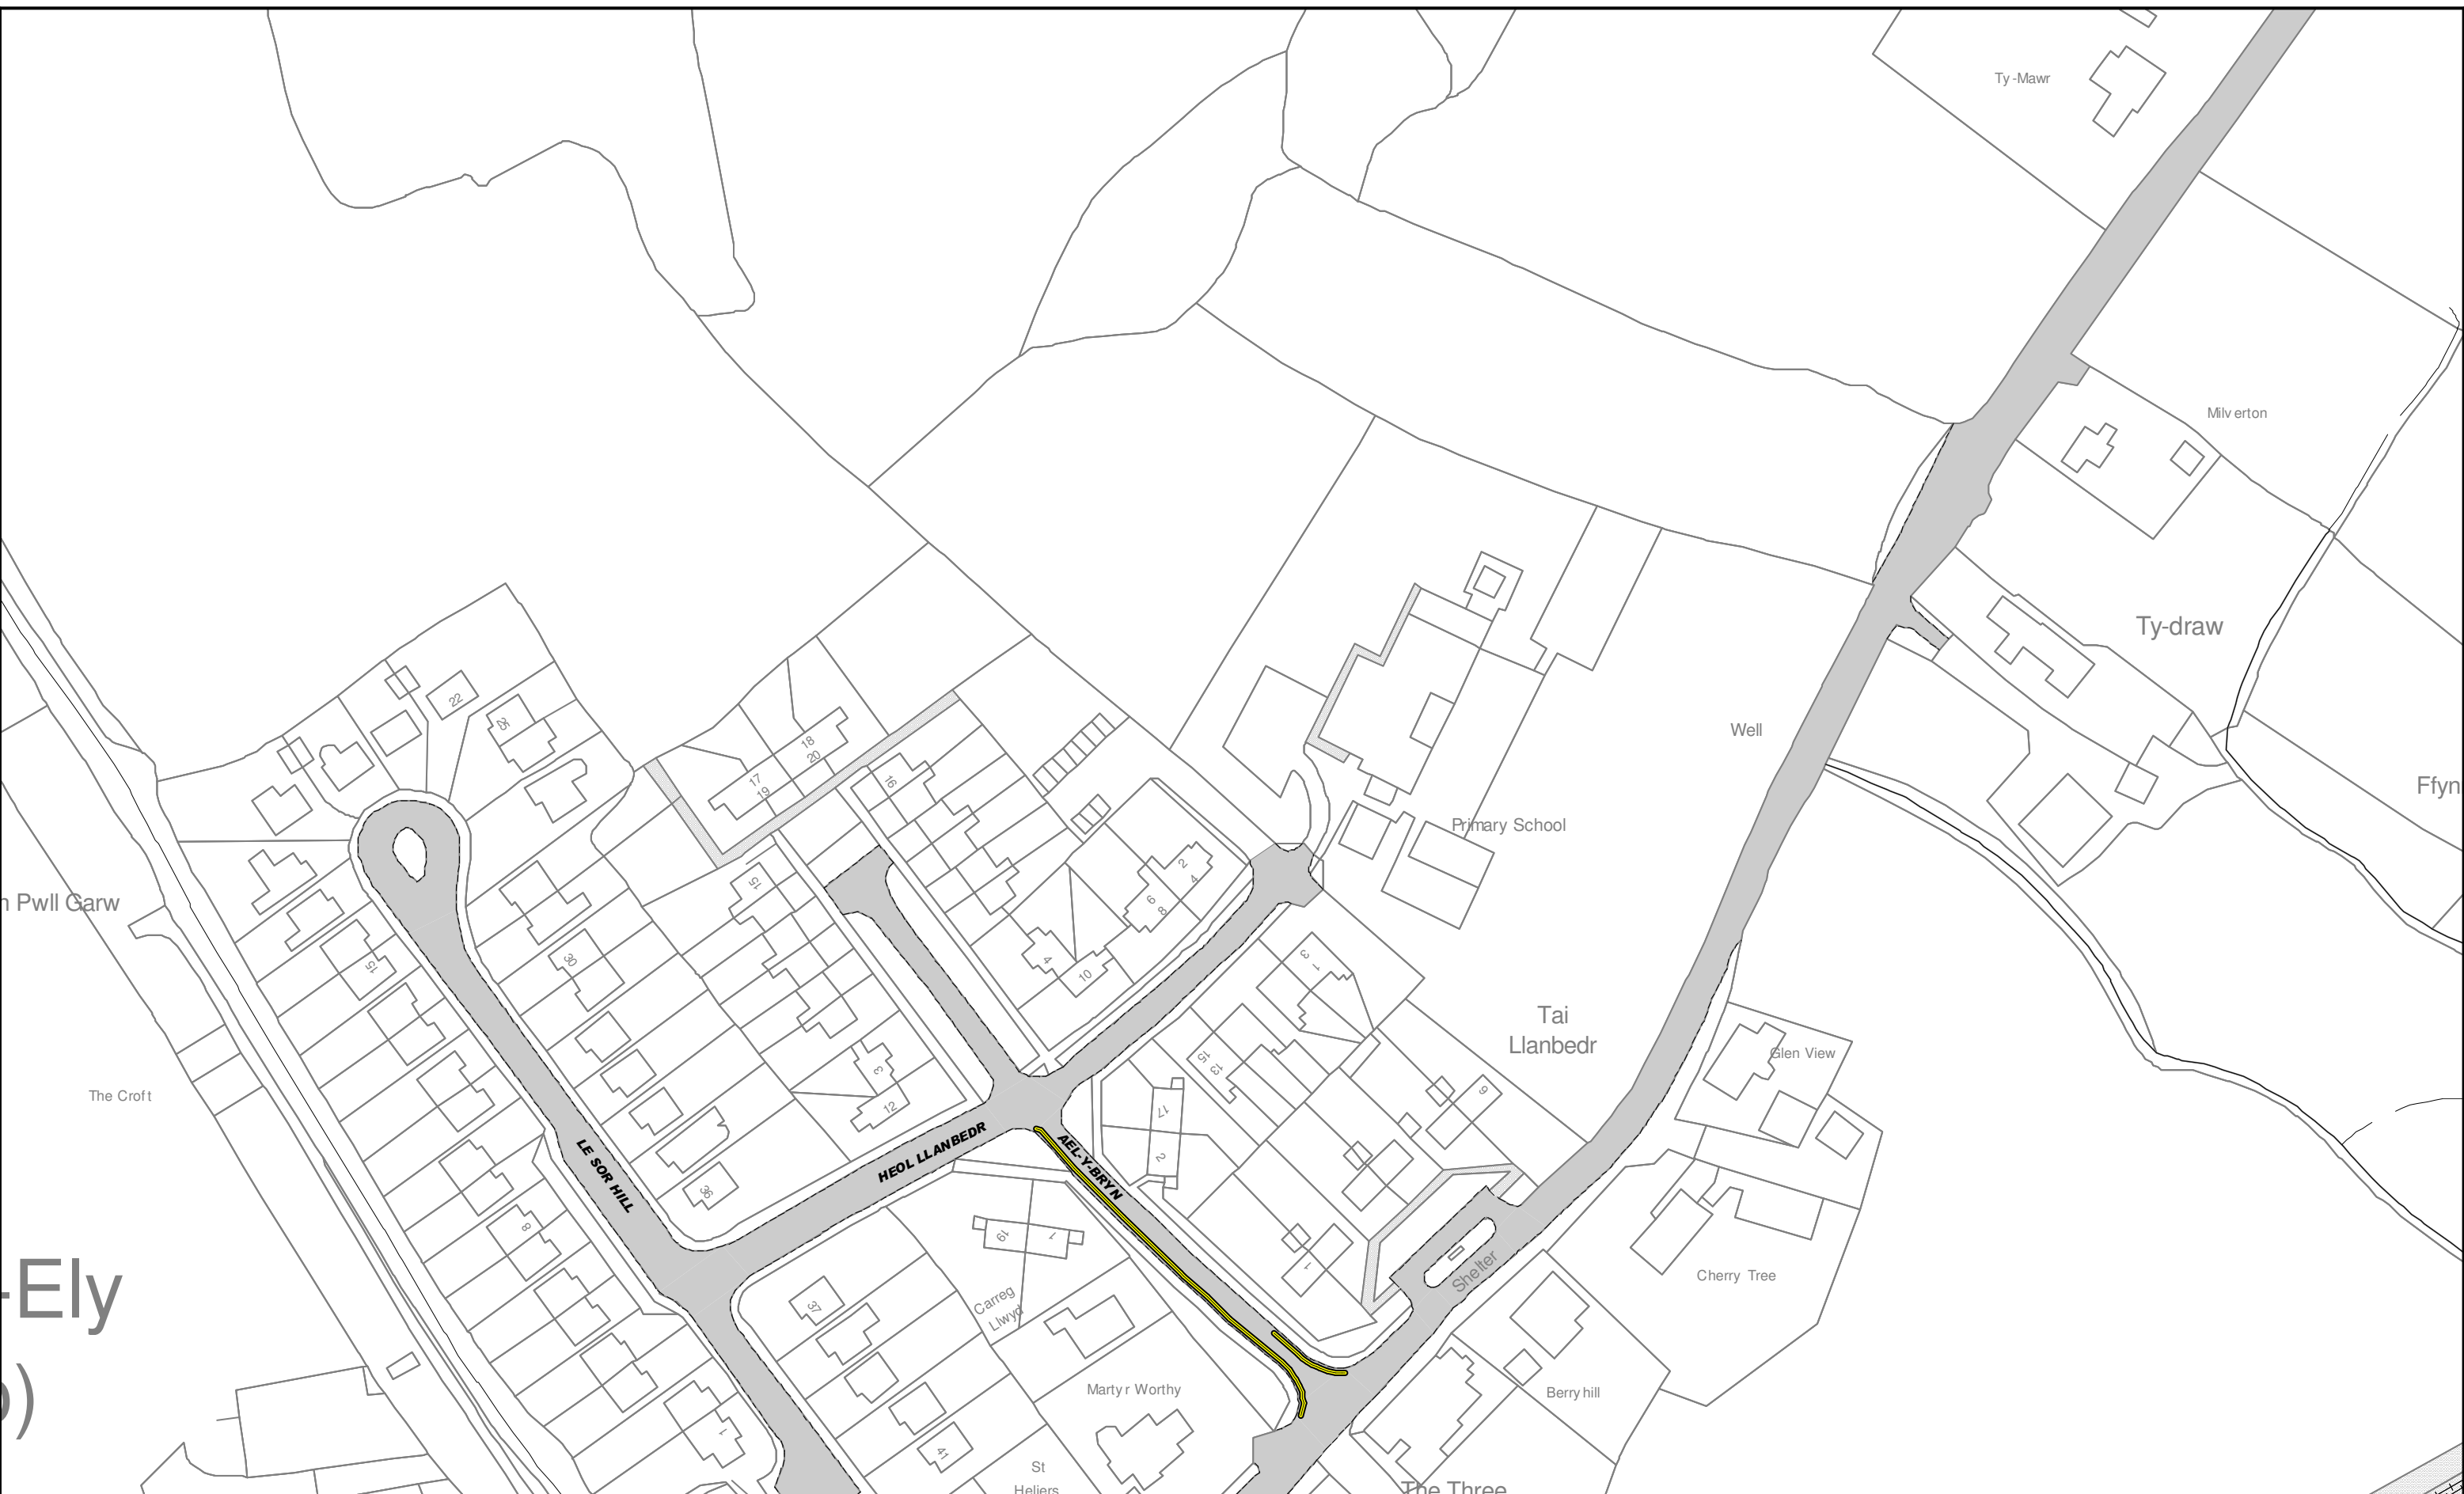

The Vale of Glamorgan Council
The Alps
Wenvoe
CF5 6AA

Cyngor Bro Morgannwg
Yr Alpau
Gwentu
CF5 6AA

Title: The Vale of Glamorgan Council (Prohibition and Restriction of Waiting and Loading and Parking Places) (Civil Enforcement) Order 2013

Key to TRO Restriction Types

	No Waiting At Any Time		24 Hour Clearway		Motorcycle Parking Place
	No Waiting		Limited Waiting		Loading Bay (any vehicle)
	No Loading At Any Time		Taxi Rank		Loading Bay (goods vehicle)
	No Loading		Disabled Parking Place		Police Vehicle Parking Place
	School Keep Clear		Residents Parking Place		Doctors Parking Place
			Shared Use Parking Place (Permit/LW)		Emergency Vehicles Parking Place
			Ambulance Parking Place		

Crown copyright and database rights 2013 Ordnance Survey 100023424
Hawfaint y Goron a hawliau cronfa ddata 2013 Arolwg Ordans 100023424
Vale of Glamorgan Council
Licence No: 100023424

SCALE	1 : 1250 @ A3
DATE	01/04/2013
MAP	Tile Ref: U45
REVISION	1