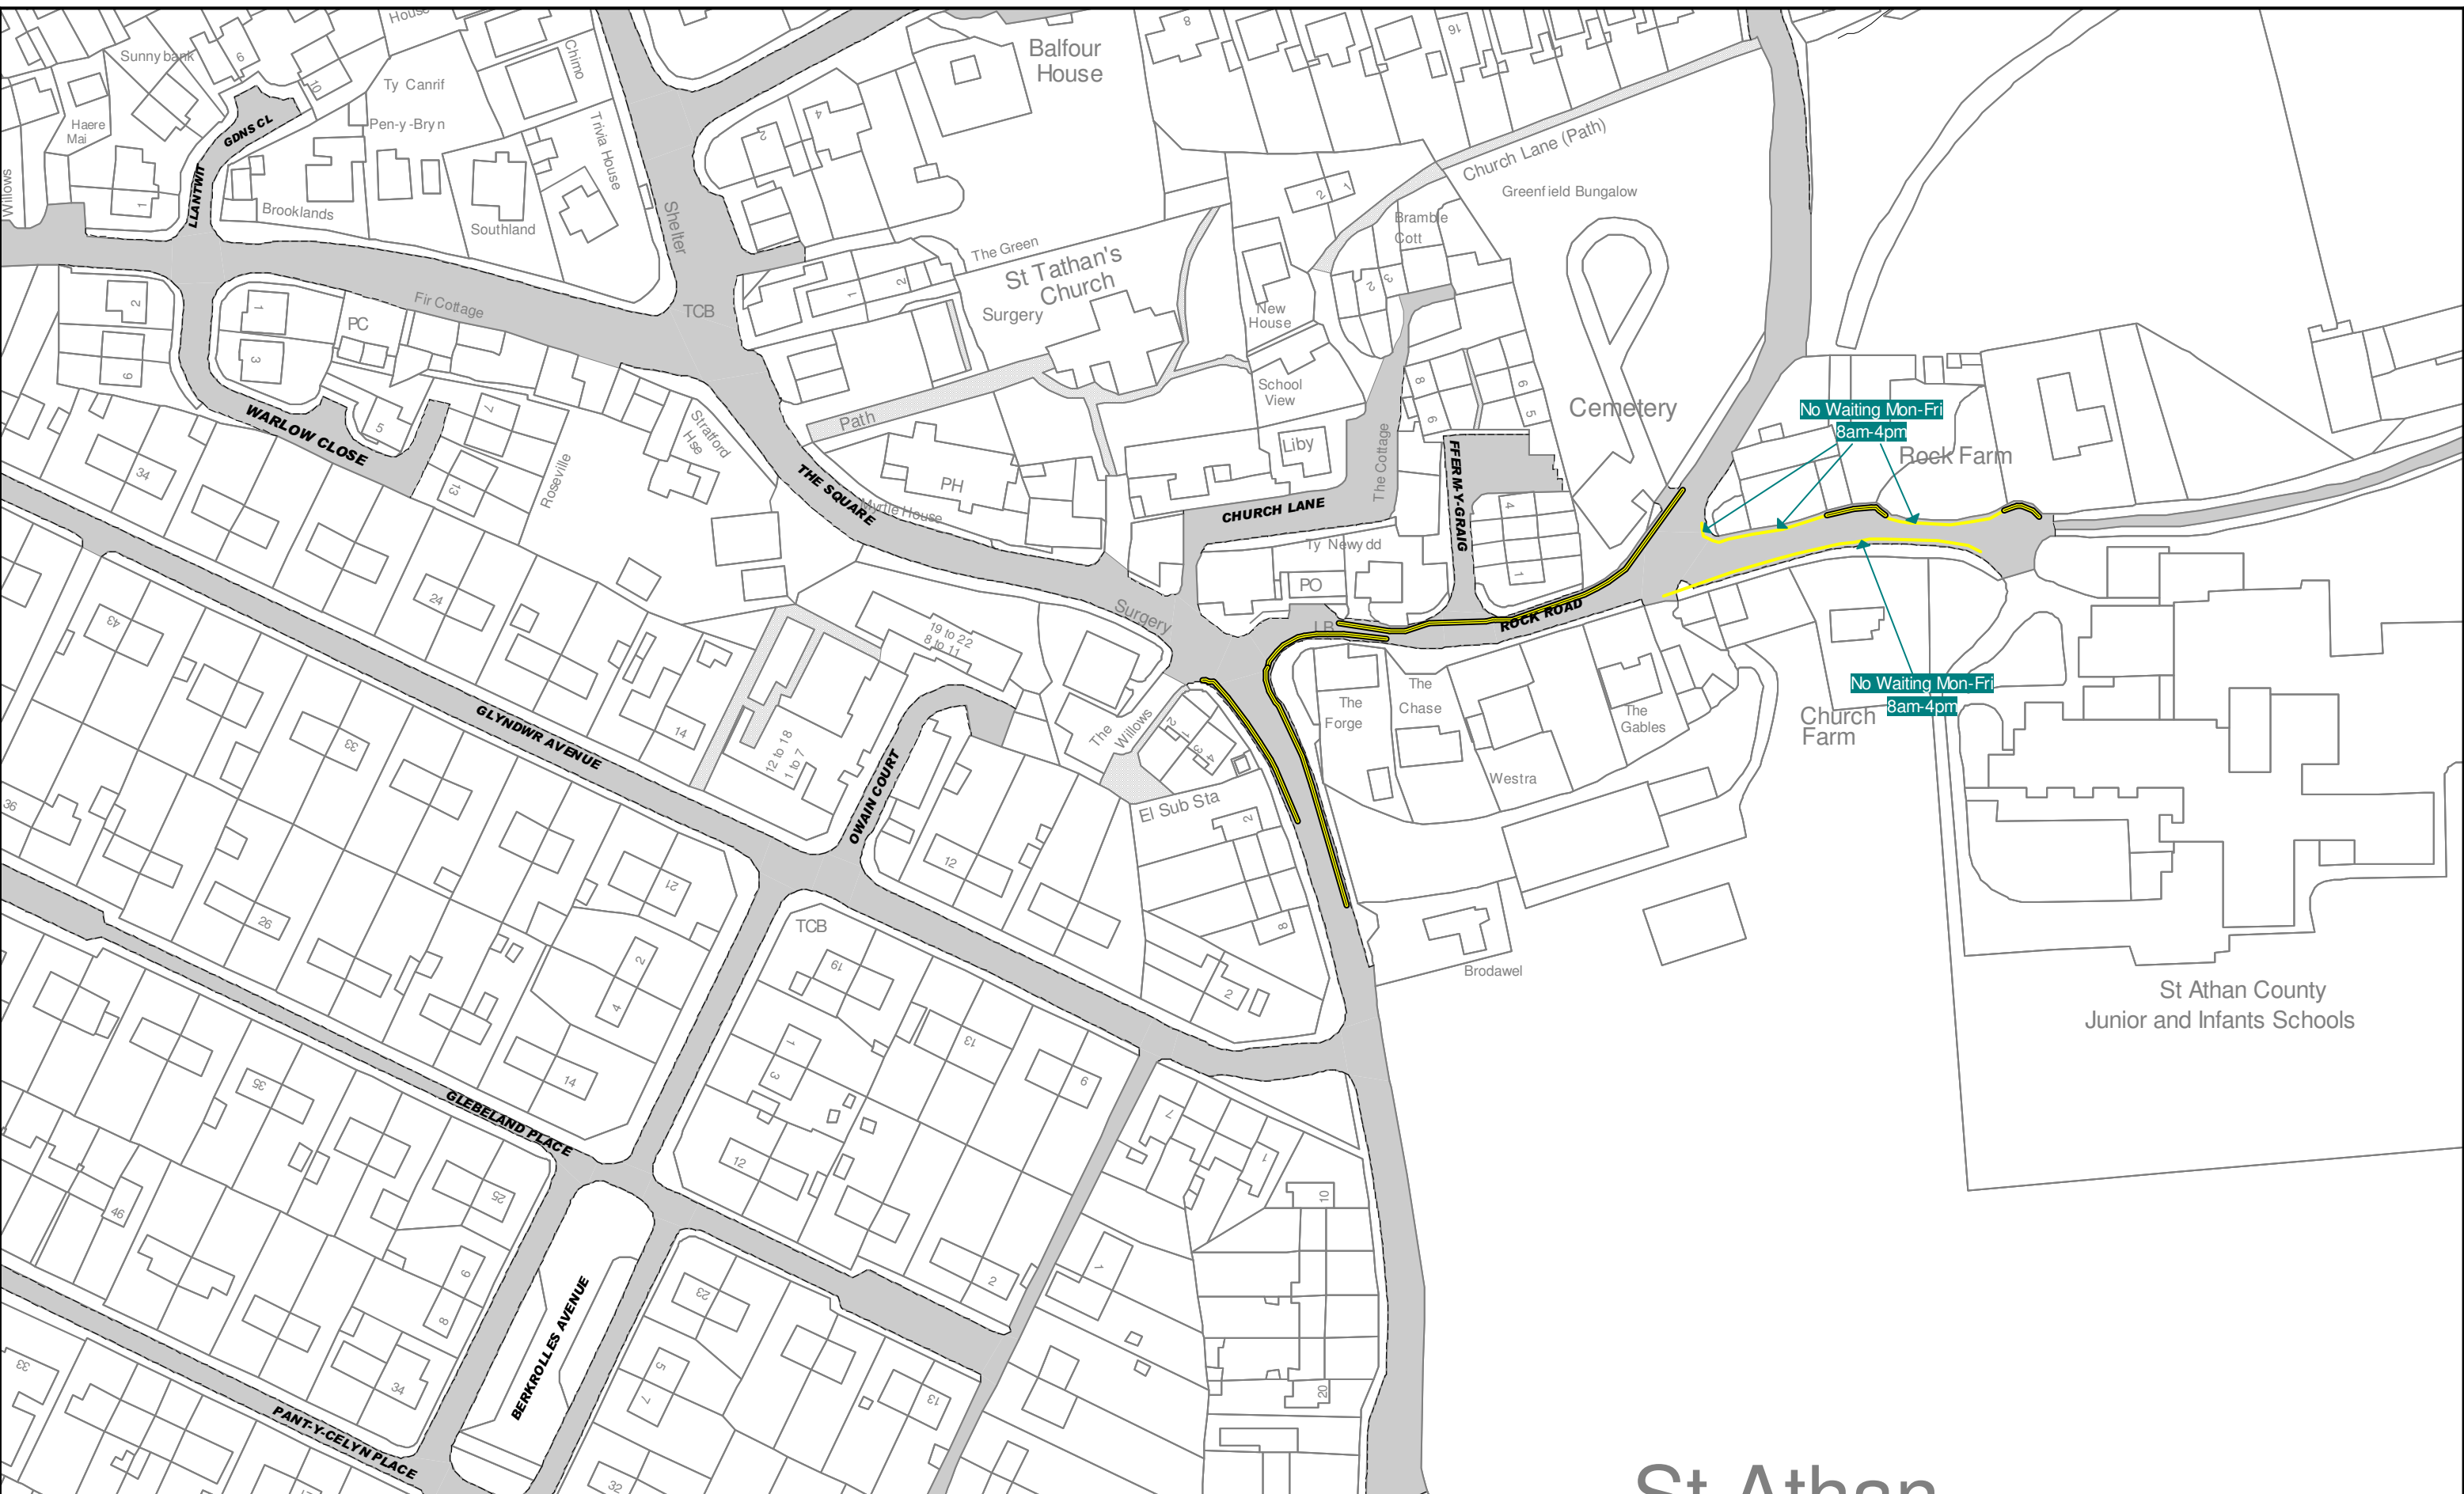

VALE of GLAMORGAN
The Vale of Glamorgan Council
The Alps
Wenvoe
CF5 6AA

Cyngor Bro Morgannwg
Yr Alpau
Gwentu
CF5 6AA

Title: The Vale of Glamorgan Council (Prohibition and Restriction of Waiting and Loading and Parking Places) (Civil Enforcement) Order 2013

Key to TRO Restriction Types

	No Waiting At Any Time		24 Hour Clearway		Motorcycle Parking Place
	No Waiting		Limited Waiting		Loading Bay (any vehicle)
	No Loading At Any Time		Taxi Rank		Loading Bay (goods vehicle)
	No Loading		Disabled Parking Place		Police Vehicle Parking Place
	School Keep Clear		Residents Parking Place		Doctors Parking Place
			Shared Use Parking Place (Permit/LW)		Emergency Vehicles Parking Place
			Ambulance Parking Place		

St Athan

Crown copyright and database rights 2013 Ordnance Survey 100023424
Hawfprint y Goron a hawliau cronfa ddata 2013 Arolwg Ordnans 100023424
Vale of Glamorgan Council
Licence No: 100023424

SCALE	1 : 1250 @ A3
DATE	01/04/2013
MAP	Tile Ref: AW32
REVISION	1