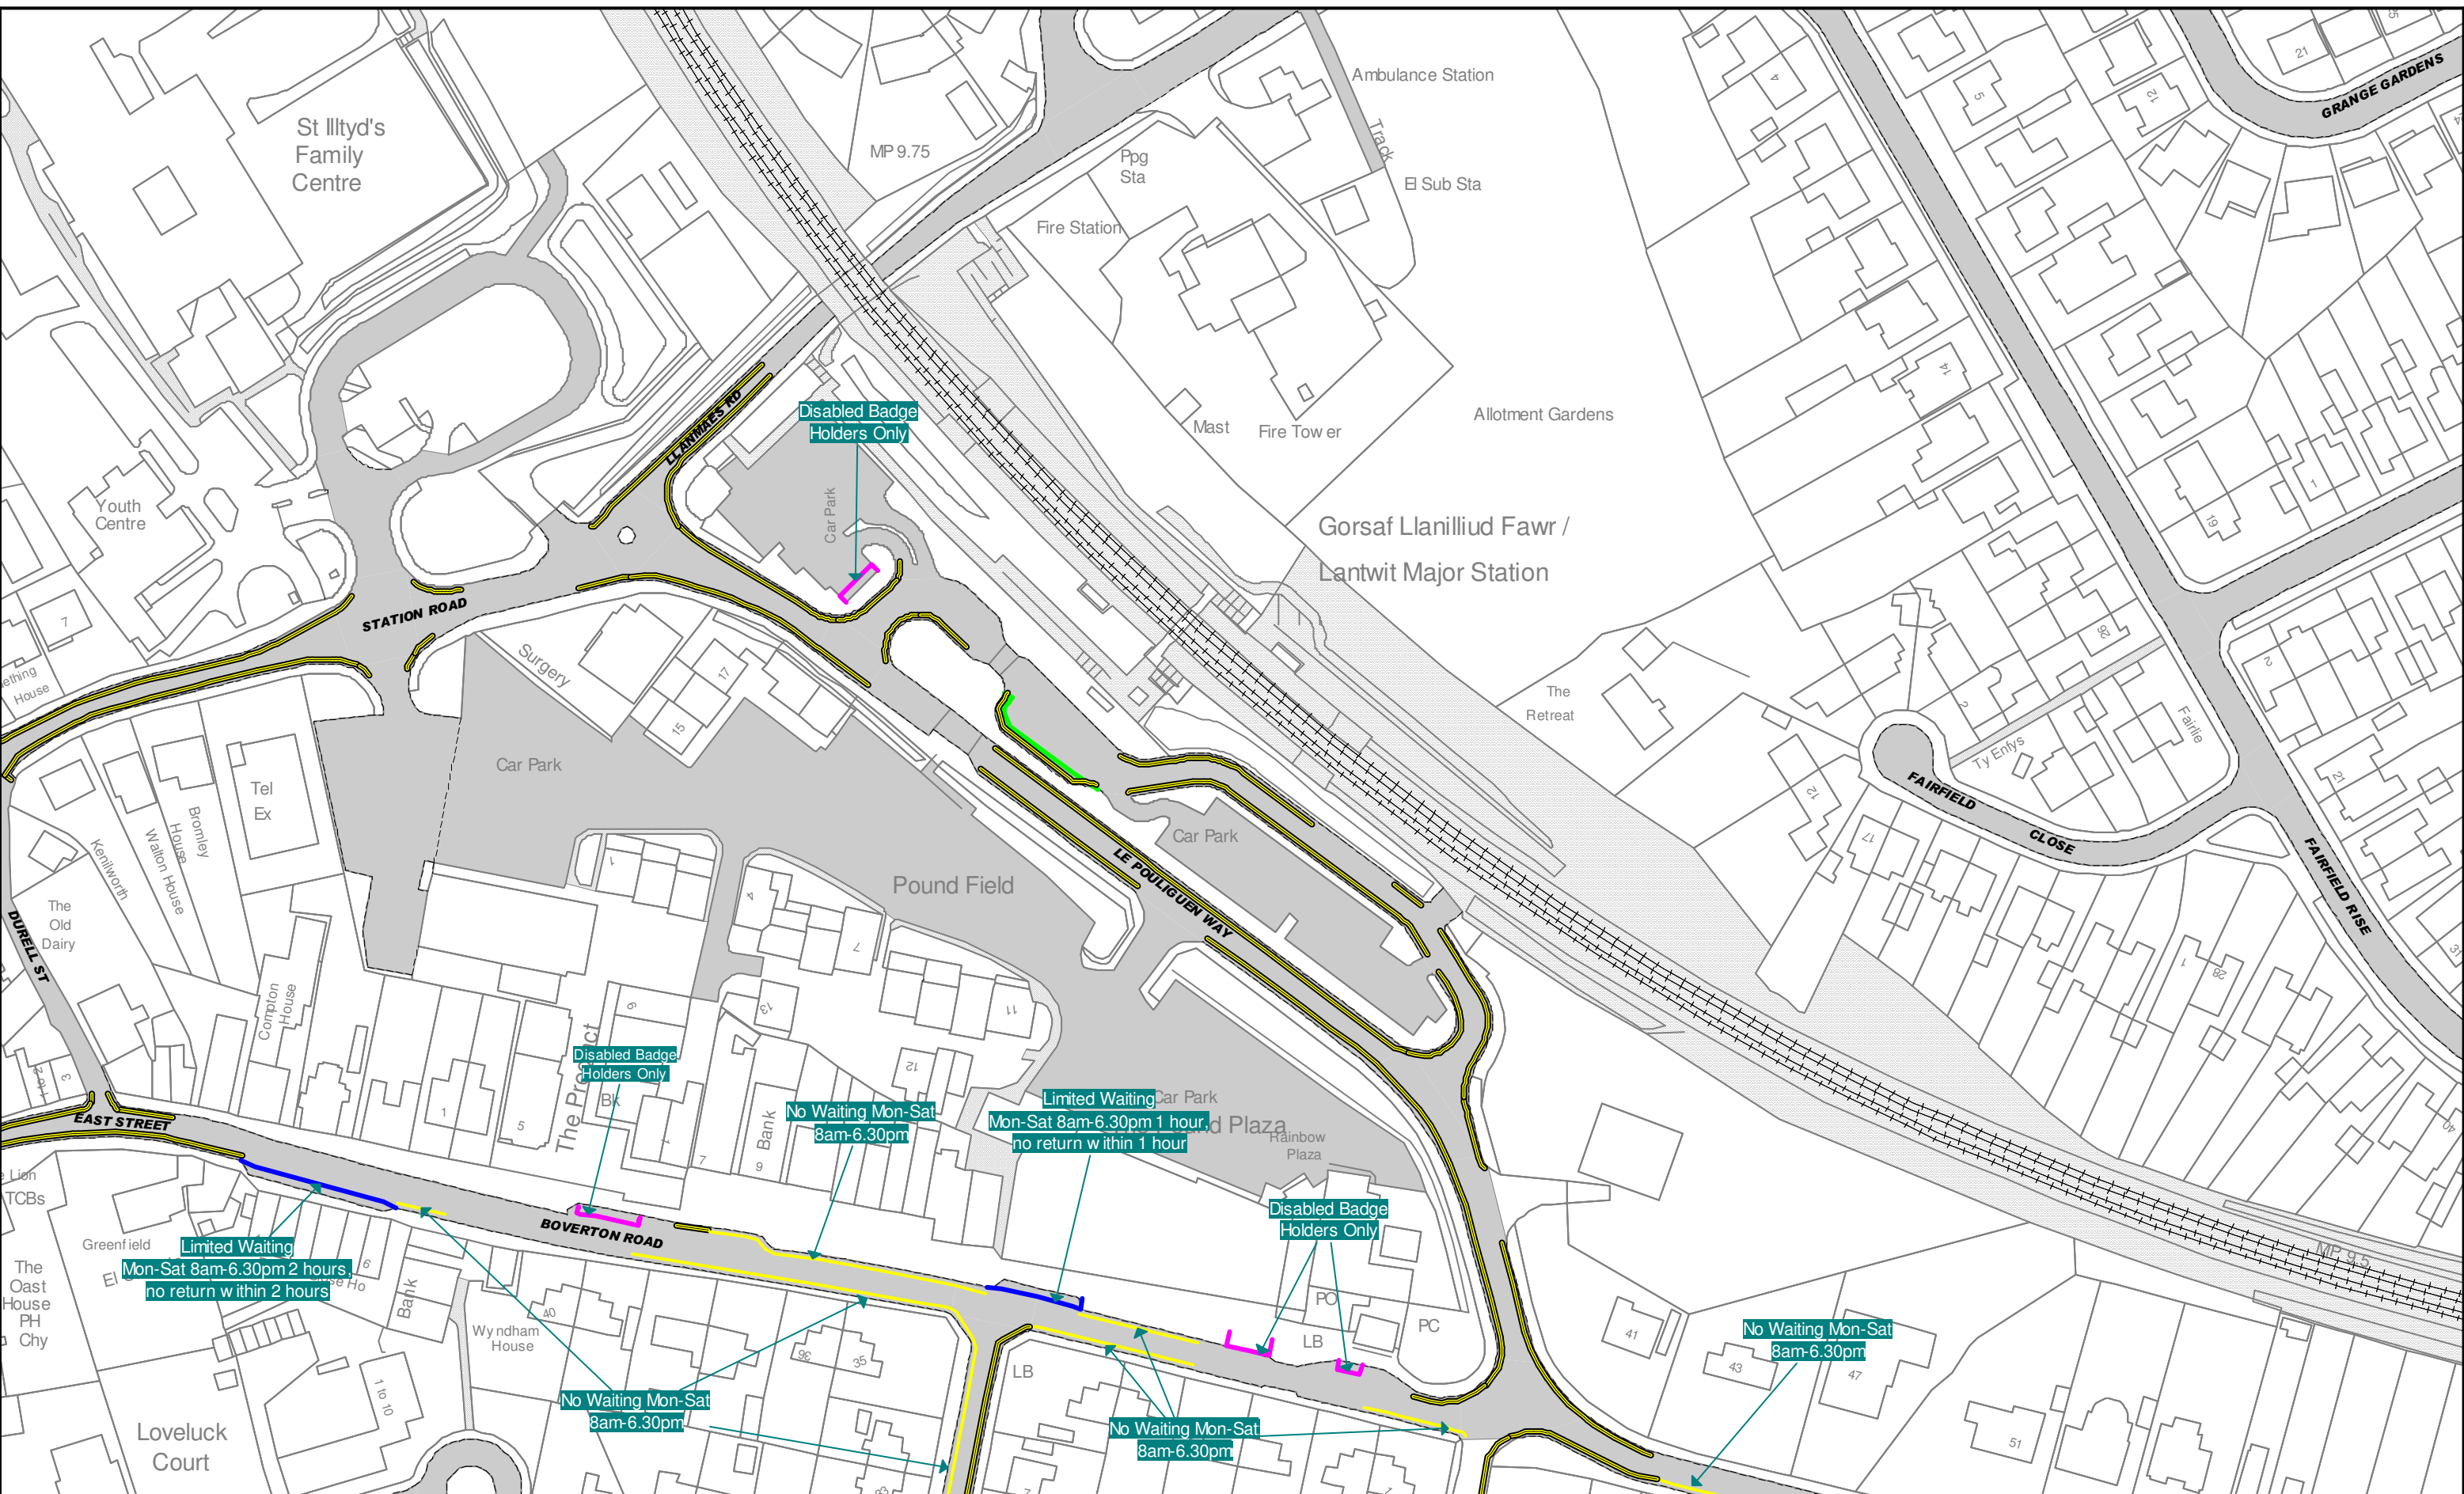

Title: The Vale of Glamorgan Council (Prohibition and Restriction of Waiting and Loading and Parking Places) (Civil Enforcement) Order 2013

Key to TRO Restriction Types	
	No Waiting At Any Time
	No Waiting
	No Loading At Any Time
	No Loading
	School Keep Clear
	24 Hour Clearway
	Limited Waiting
	Taxi Rank
	Disabled Parking Place
	Residents Parking Place
	Shared Use Parking Place (Permit/LW)
	Ambulance Parking Place
	Motorcycle Parking Place
	Loading Bay (any vehicle)
	Loading Bay (goods vehicle)
	Police Vehicle Parking Place
	Doctors Parking Place
	Emergency Vehicles Parking Place

W N E
S

AT22 AU23

Crown copyright and database rights 2013 Ordnance Survey 100023424
Hawfaint y Goron a hawliau cronfa ddata 2013 Arolwg Ordans 100023424
Vale of Glamorgan Council
Licence No: 100023424

SCALE	1 : 1250 @ A3
DATE	01/04/2013
MAP	Tile Ref: AT23
REVISION	1

VALE of GLAMORGAN
The Vale of Glamorgan Council
The Alps
Wenvoe
CF5 6AA

BRO MORGANNWG
Cyngr Bro Morgannwg
Yr Alpu
Gwentu
CF5 6AA