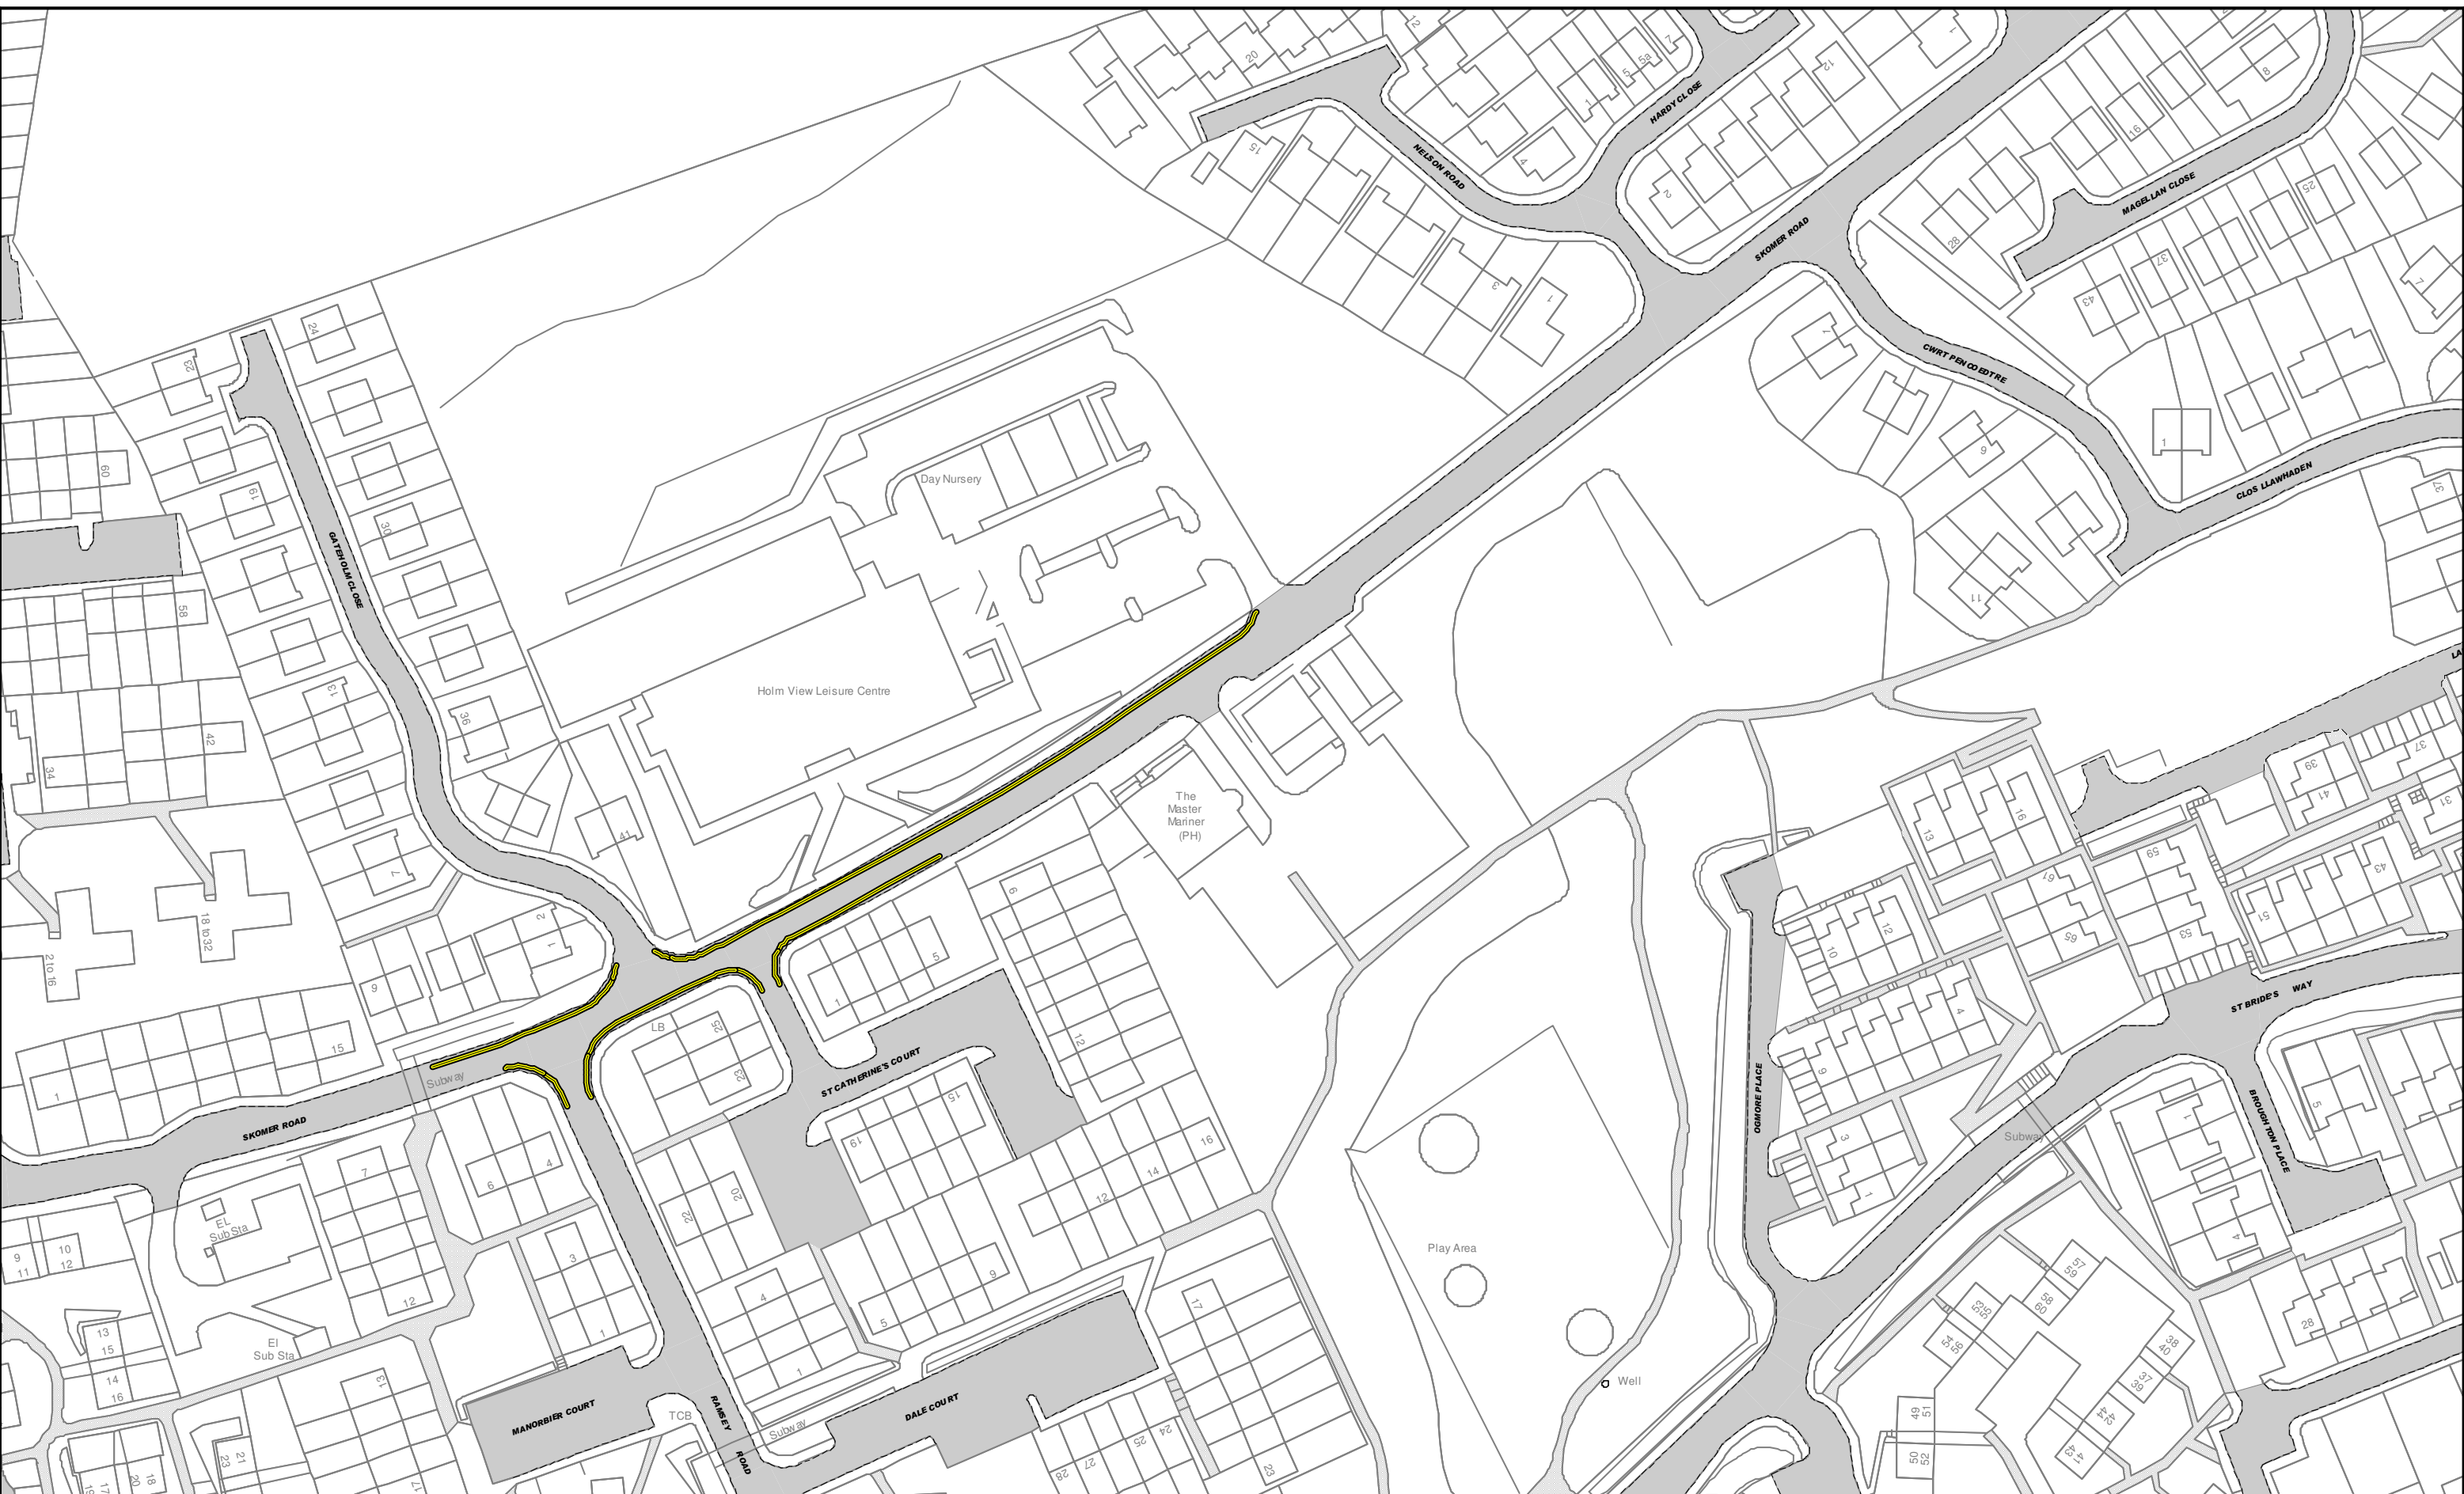

<b>SCALE</b>	1 : 1250 @ A3
<b>DATE</b>	01/04/2013
<b>MAP</b>	Tile Ref: AQ51
<b>REVISION</b>	1

**Title: The Vale of Glamorgan Council (Prohibition and Restriction of Waiting and Loading and Parking Places) (Civil Enforcement) Order 2013**