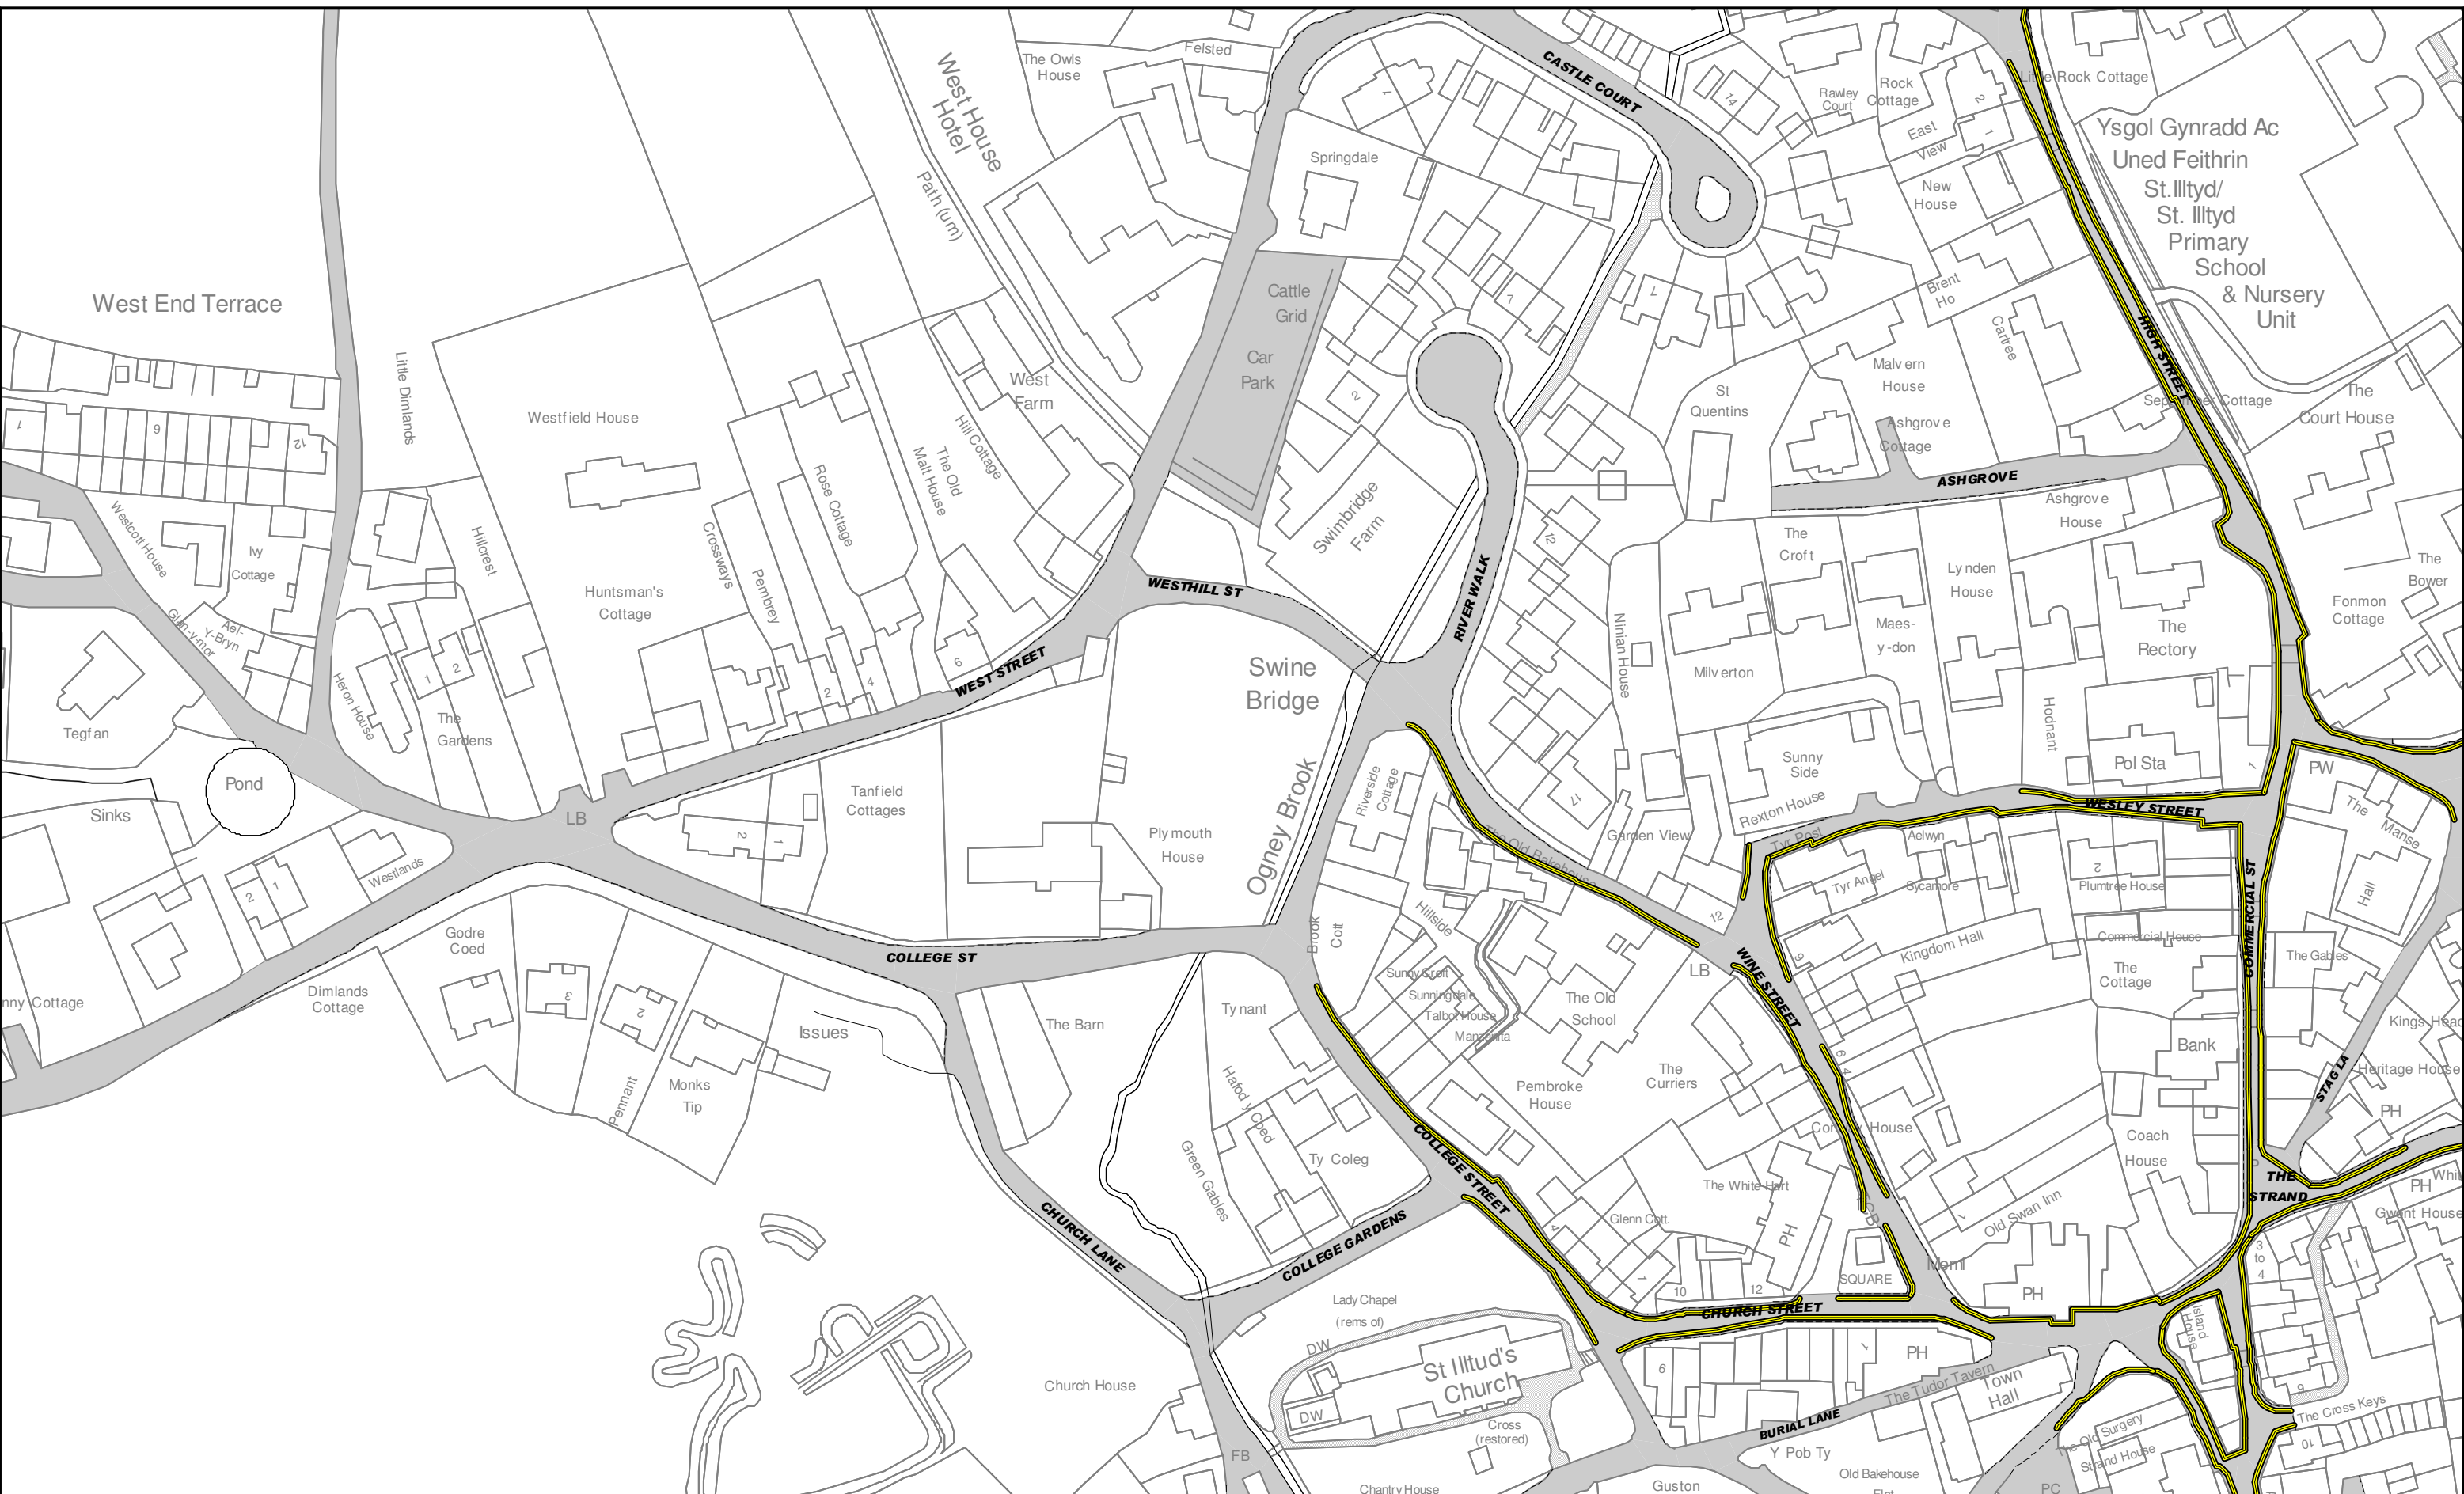

Title: The Vale of Glamorgan Council (Prohibition and Restriction of Waiting and Loading and Parking Places) (Civil Enforcement) Order 2013

Key to TRO Restriction Types	
	No Waiting At Any Time
	No Waiting
	No Loading At Any Time
	No Loading
	School Keep Clear
	24 Hour Clearway
	Limited Waiting
	Taxi Rank
	Disabled Parking Place
	Residents Parking Place
	Shared Use Parking Place (Permit/LW)
	Ambulance Parking Place
	Motorcycle Parking Place
	Loading Bay (any vehicle)
	Loading Bay (goods vehicle)
	Police Vehicle Parking Place
	Doctors Parking Place
	Emergency Vehicles Parking Place

Crown copyright and database rights 2013 Ordnance Survey 100023424
Hawfrain y Goron a hawliau cronfa ddata 2013 Arolwg Ordnans 100023424
Vale of Glamorgan Council
Licence No: 100023424

SCALE	1 : 1250 @ A3
DATE	01/04/2013
MAP	Tile Ref: AT22
REVISION	1

VALE of GLAMORGAN
The Vale of Glamorgan Council
The Alps
Wenvoe
CF5 6AA

Cyngor Bro Morgannwg
Yr Alpau
Gwentu
CF5 6AA