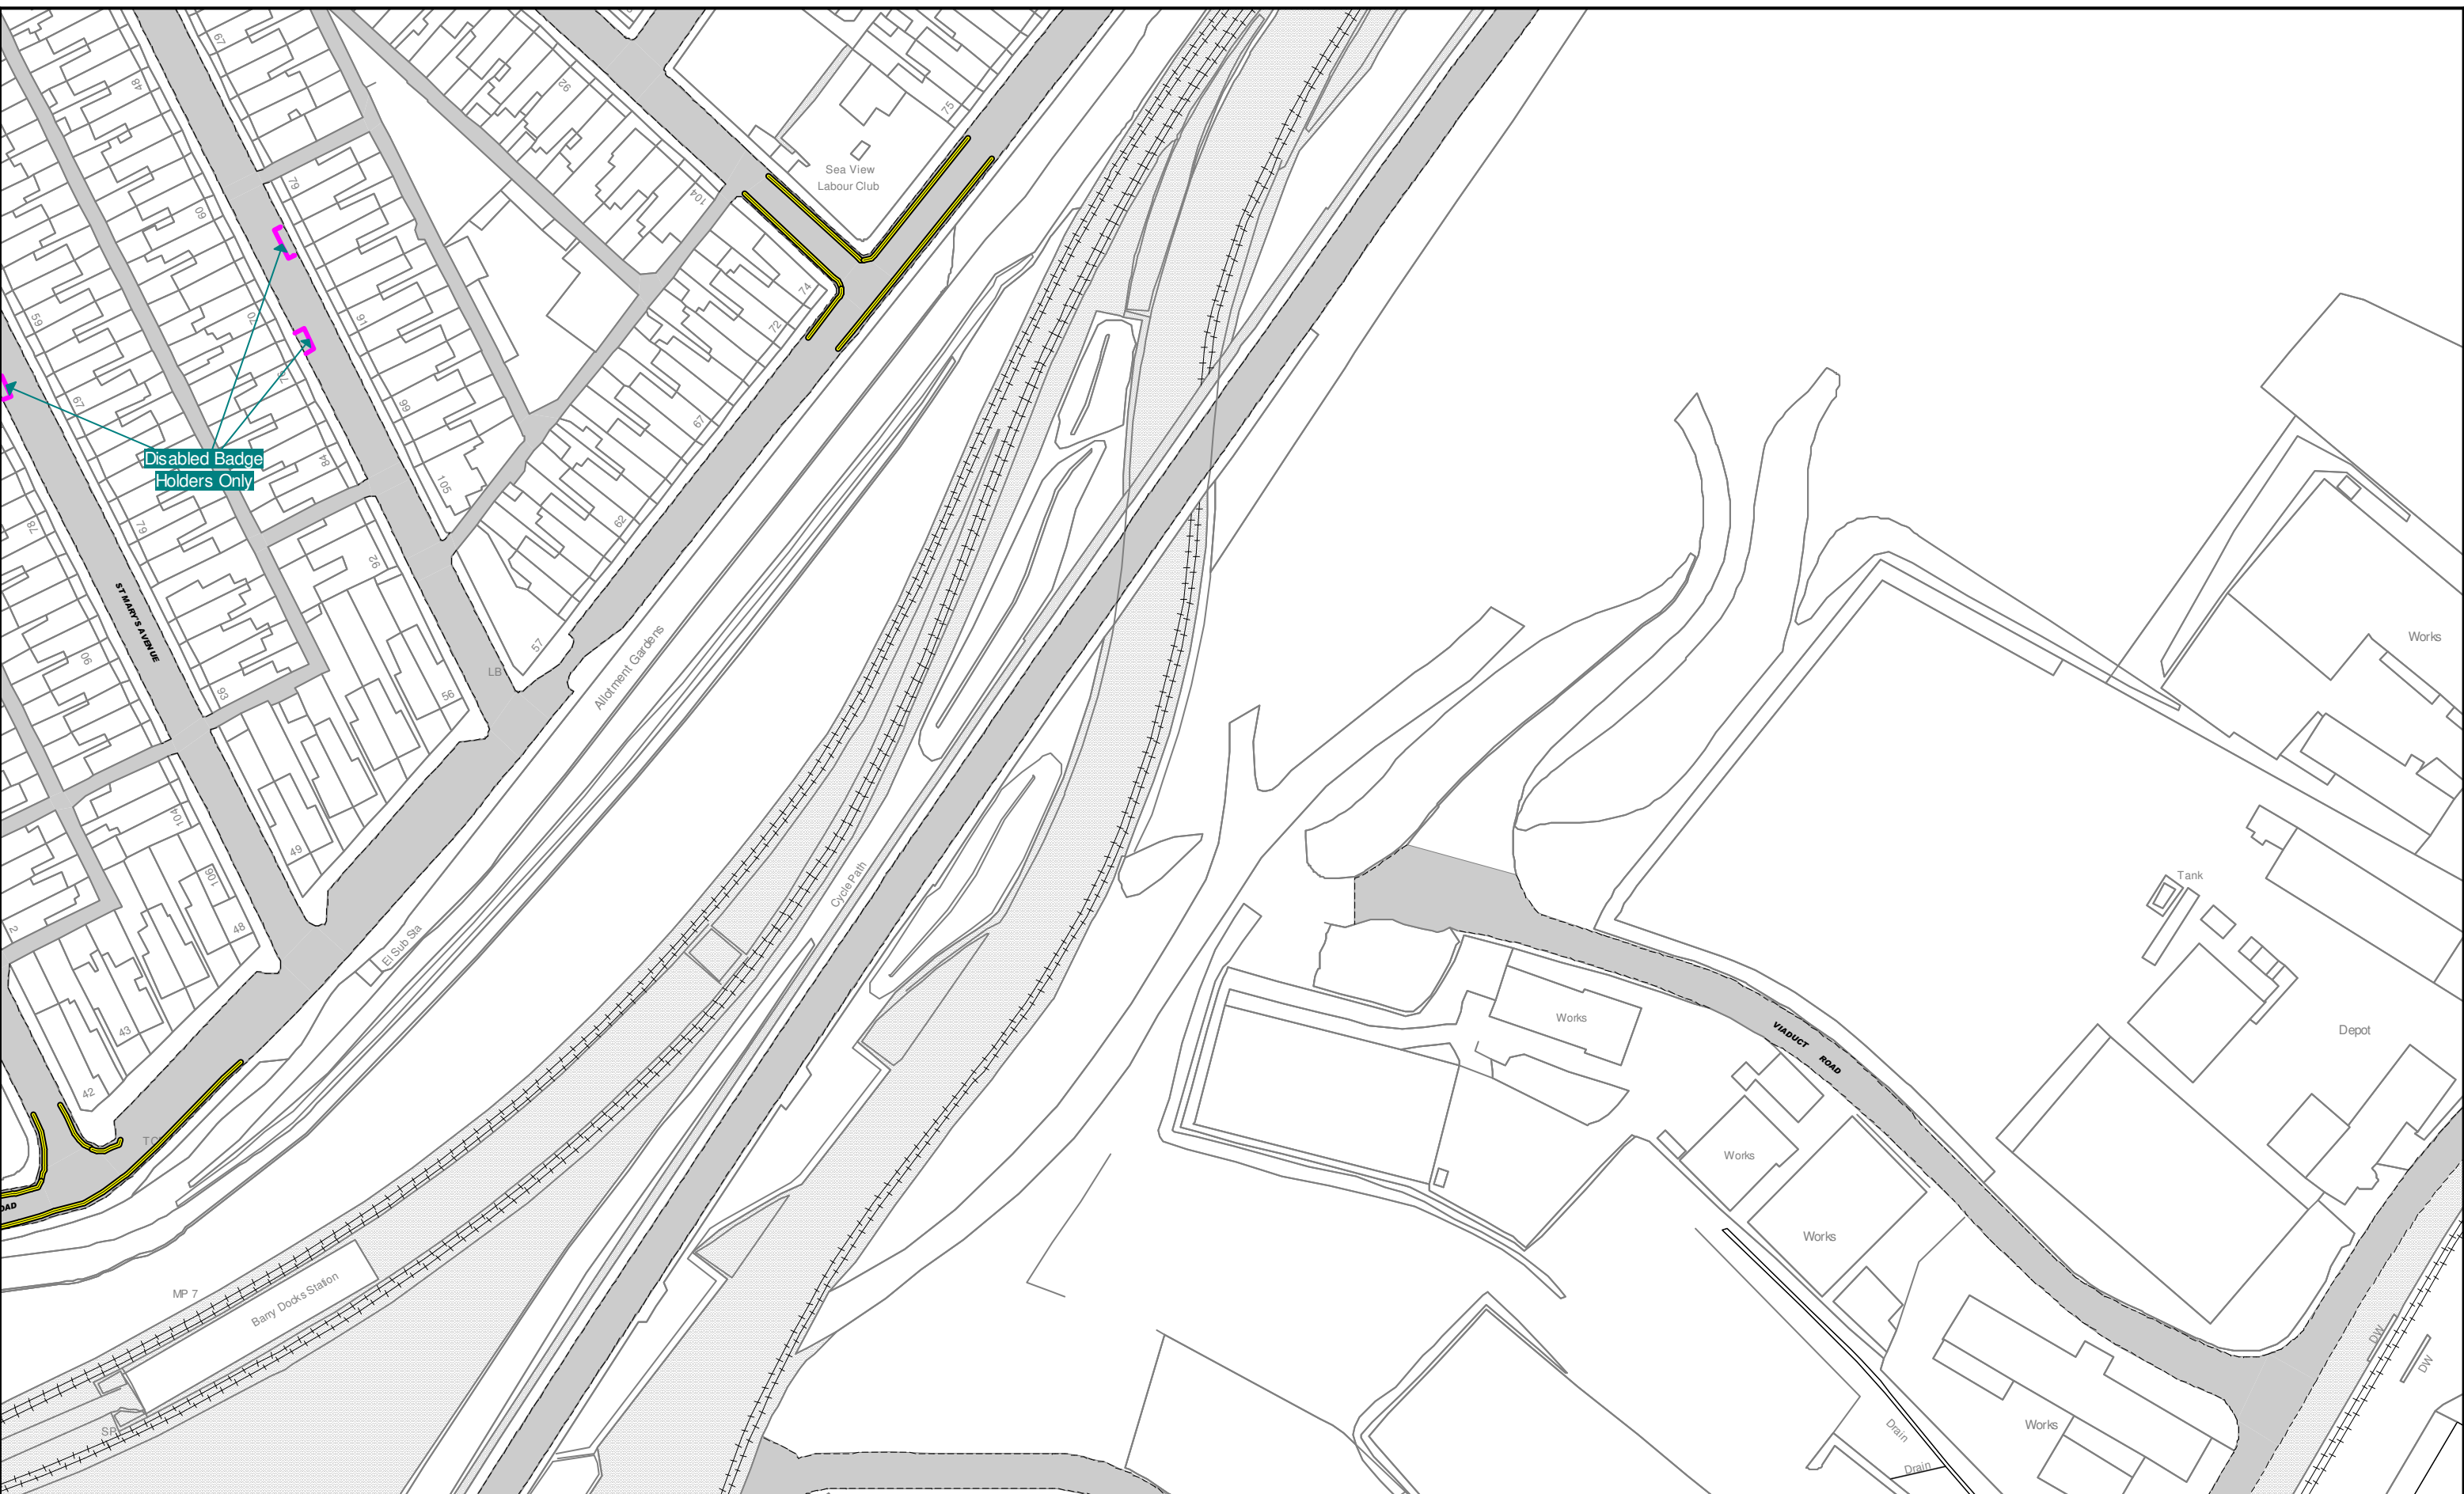

Disabled Badge Holders Only

VALE of GLAMORGAN
The Vale of Glamorgan Council
The Alps
Wenvoe
CF5 6AA

Cyngor Bro Morgannwg
Yr Alpau
Gwenfo
CF5 6AA

Title: The Vale of Glamorgan Council (Prohibition and Restriction of Waiting and Loading and Parking Places) (Civil Enforcement) Order 2013

Key to TRO Restriction Types	
	No Waiting At Any Time
	No Waiting
	No Loading At Any Time
	No Loading
	School Keep Clear
	24 Hour Clearway
	Limited Waiting
	Taxi Rank
	Disabled Parking Place
	Residents Parking Place
	Shared Use Parking Place (Permit/LW)
	Ambulance Parking Place
	Motorcycle Parking Place
	Loading Bay (any vehicle)
	Loading Bay (goods vehicle)
	Police Vehicle Parking Place
	Doctors Parking Place
	Emergency Vehicles Parking Place

Crown copyright and database rights 2013 Ordnance Survey 100023424
Hawfraint y Goron a hawliau cronfa ddata 2013 Arolwg Ordnans 100023424
Vale of Glamorgan Council
Licence No: 100023424

SCALE	1 : 1250 @ A3
DATE	01/04/2013
MAP	Tile Ref: AW53
REVISION	1