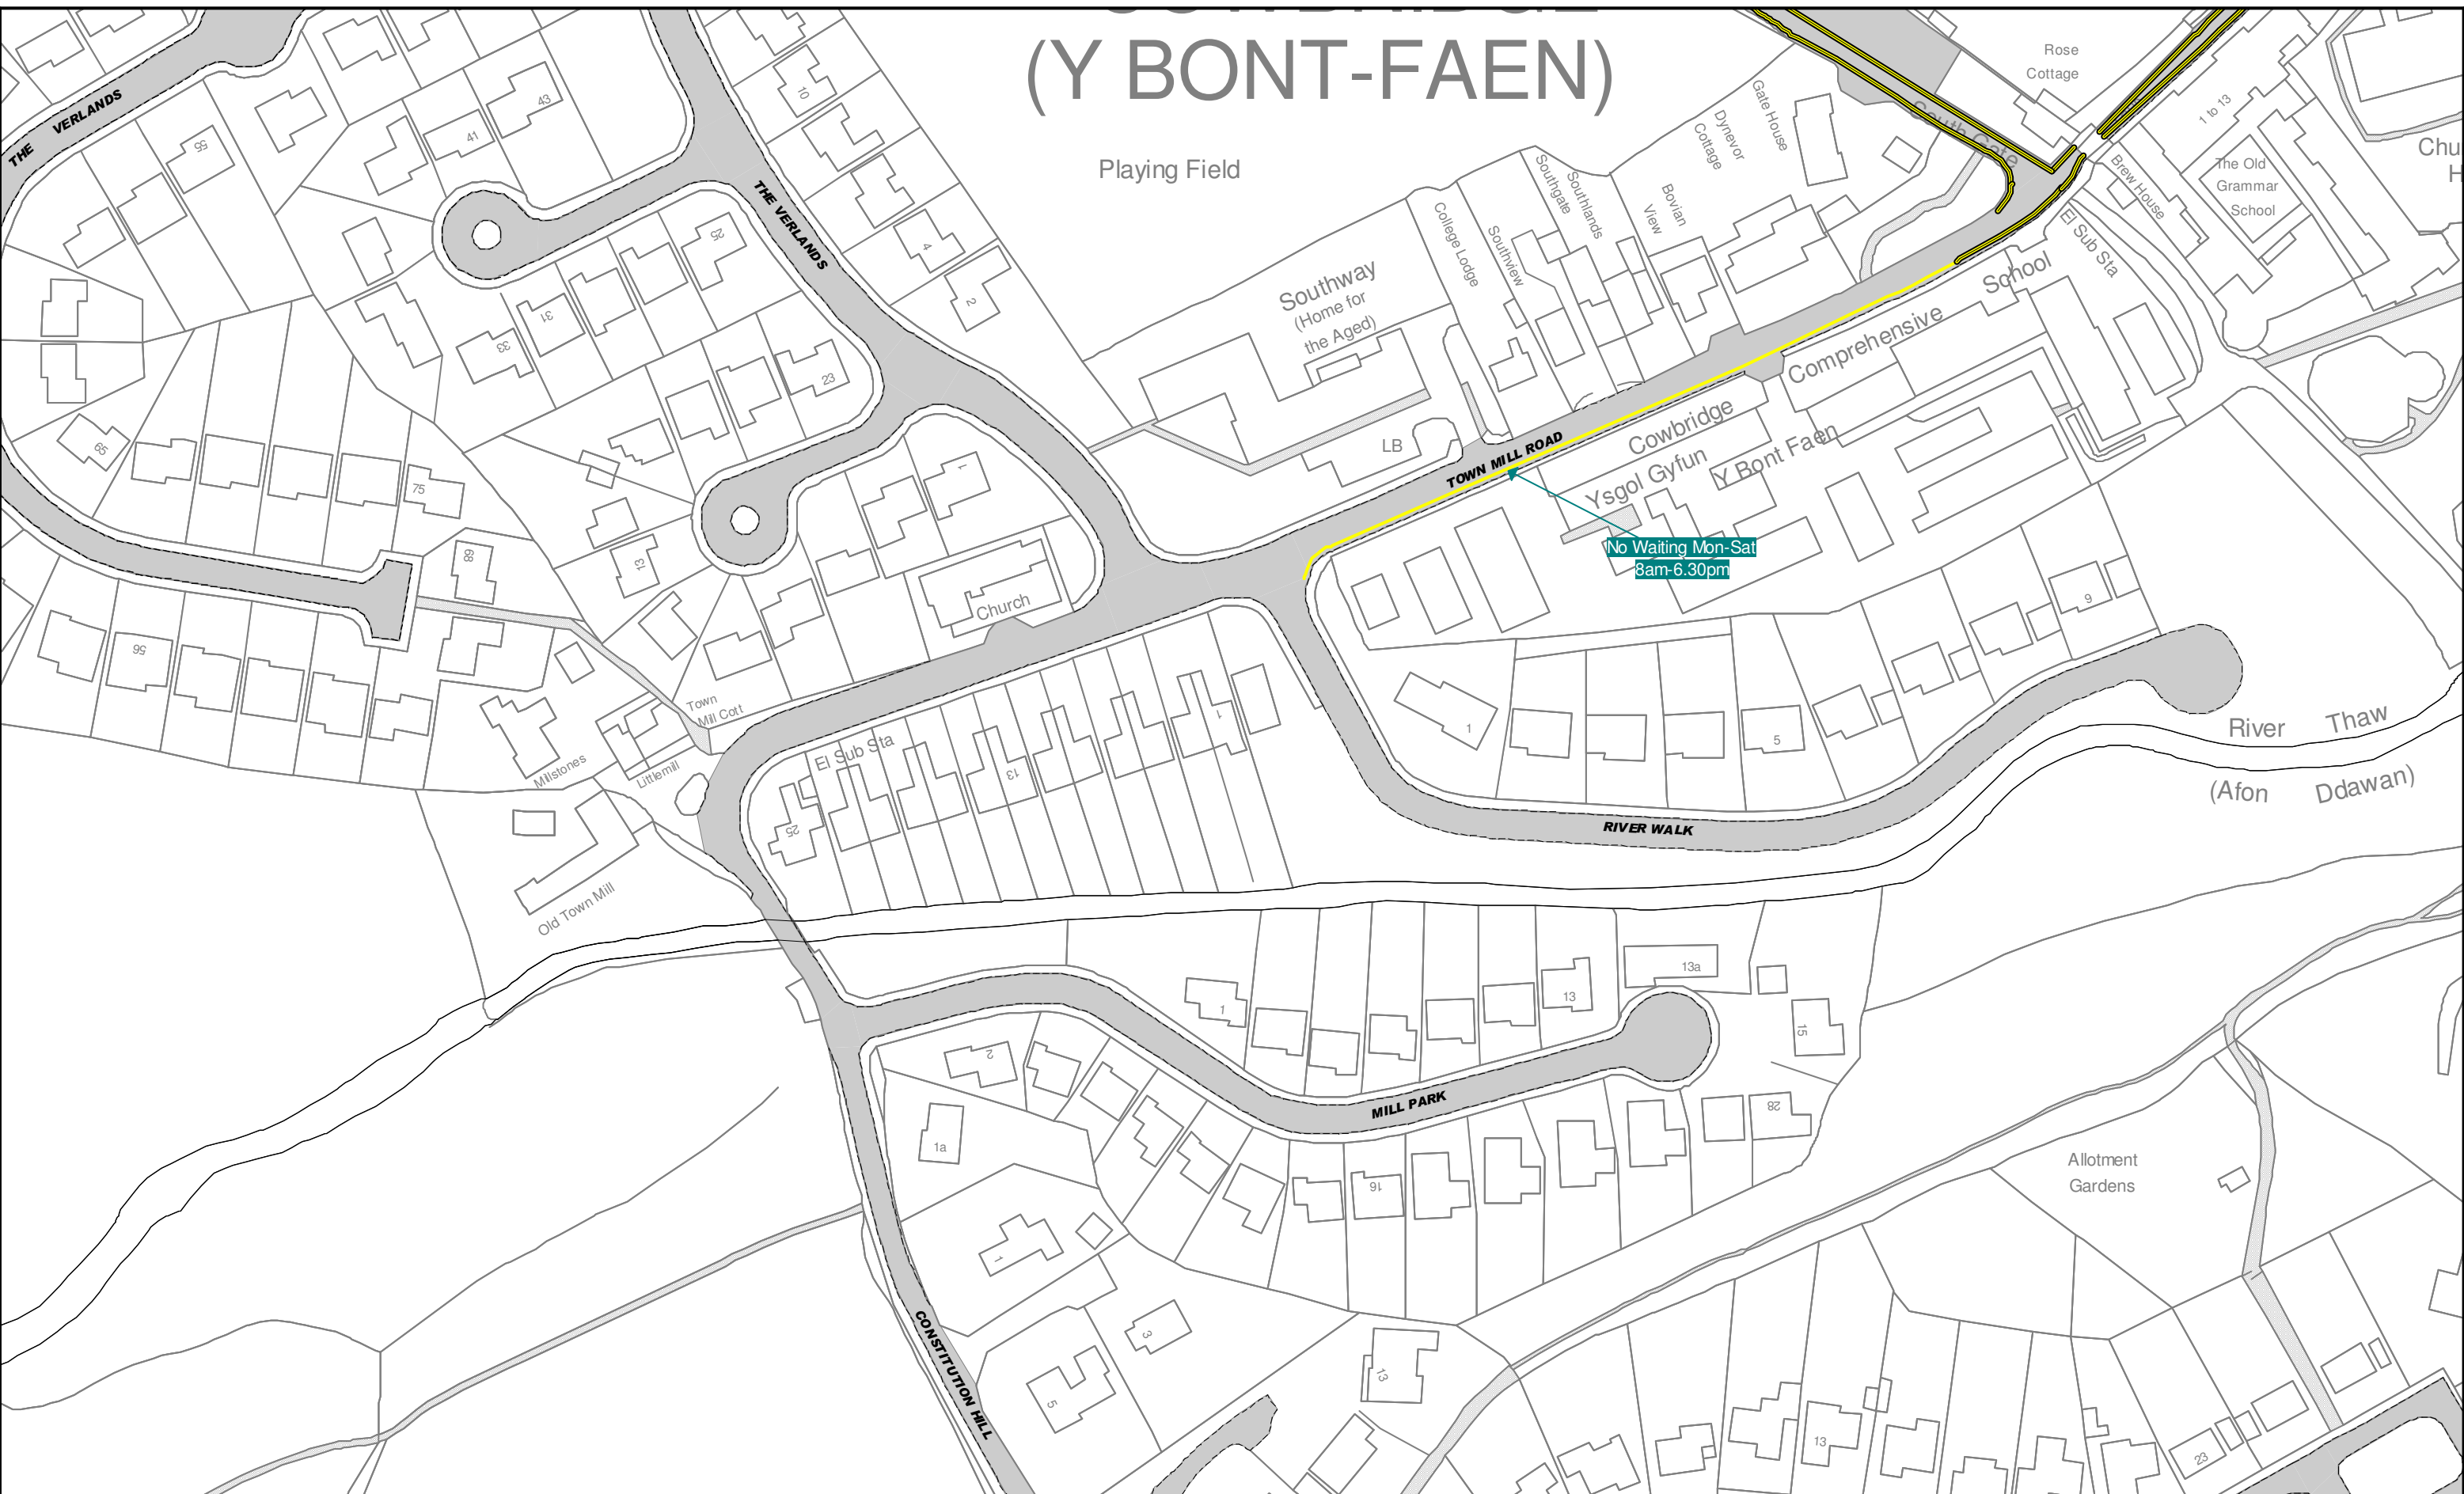

(Y BONT-FAEN)

Playing Field

Title: The Vale of Glamorgan Council (Prohibition and Restriction of Waiting and Loading and Parking Places) (Civil Enforcement) Order 2013

Key to TRO Restriction Types	
	No Waiting At Any Time
	No Waiting
	No Loading At Any Time
	No Loading
	School Keep Clear
	24 Hour Clearway
	Limited Waiting
	Taxi Rank
	Disabled Parking Place
	Residents Parking Place
	Shared Use Parking Place (Permit/LW)
	Ambulance Parking Place
	Motorcycle Parking Place
	Loading Bay (any vehicle)
	Loading Bay (goods vehicle)
	Police Vehicle Parking Place
	Doctors Parking Place
	Emergency Vehicles Parking Place

North arrow pointing up.

Crown copyright and database rights 2013 Ordnance Survey 100023424
Hawfrait y Goron a hawliau cronfa ddata 2013 Arolwg Ordans 100023424
Vale of Glamorgan Council
Licence No: 100023424

SCALE	1 : 1250 @ A3
DATE	01/04/2013
MAP	Tile Ref: AB27
REVISION	1

VALE of GLAMORGAN
The Vale of Glamorgan Council
The Alps
Wenvoe
CF5 6AA

CYNGOR BRO MORGANNWG
Yr Alpau
Gwentu
CF5 6AA