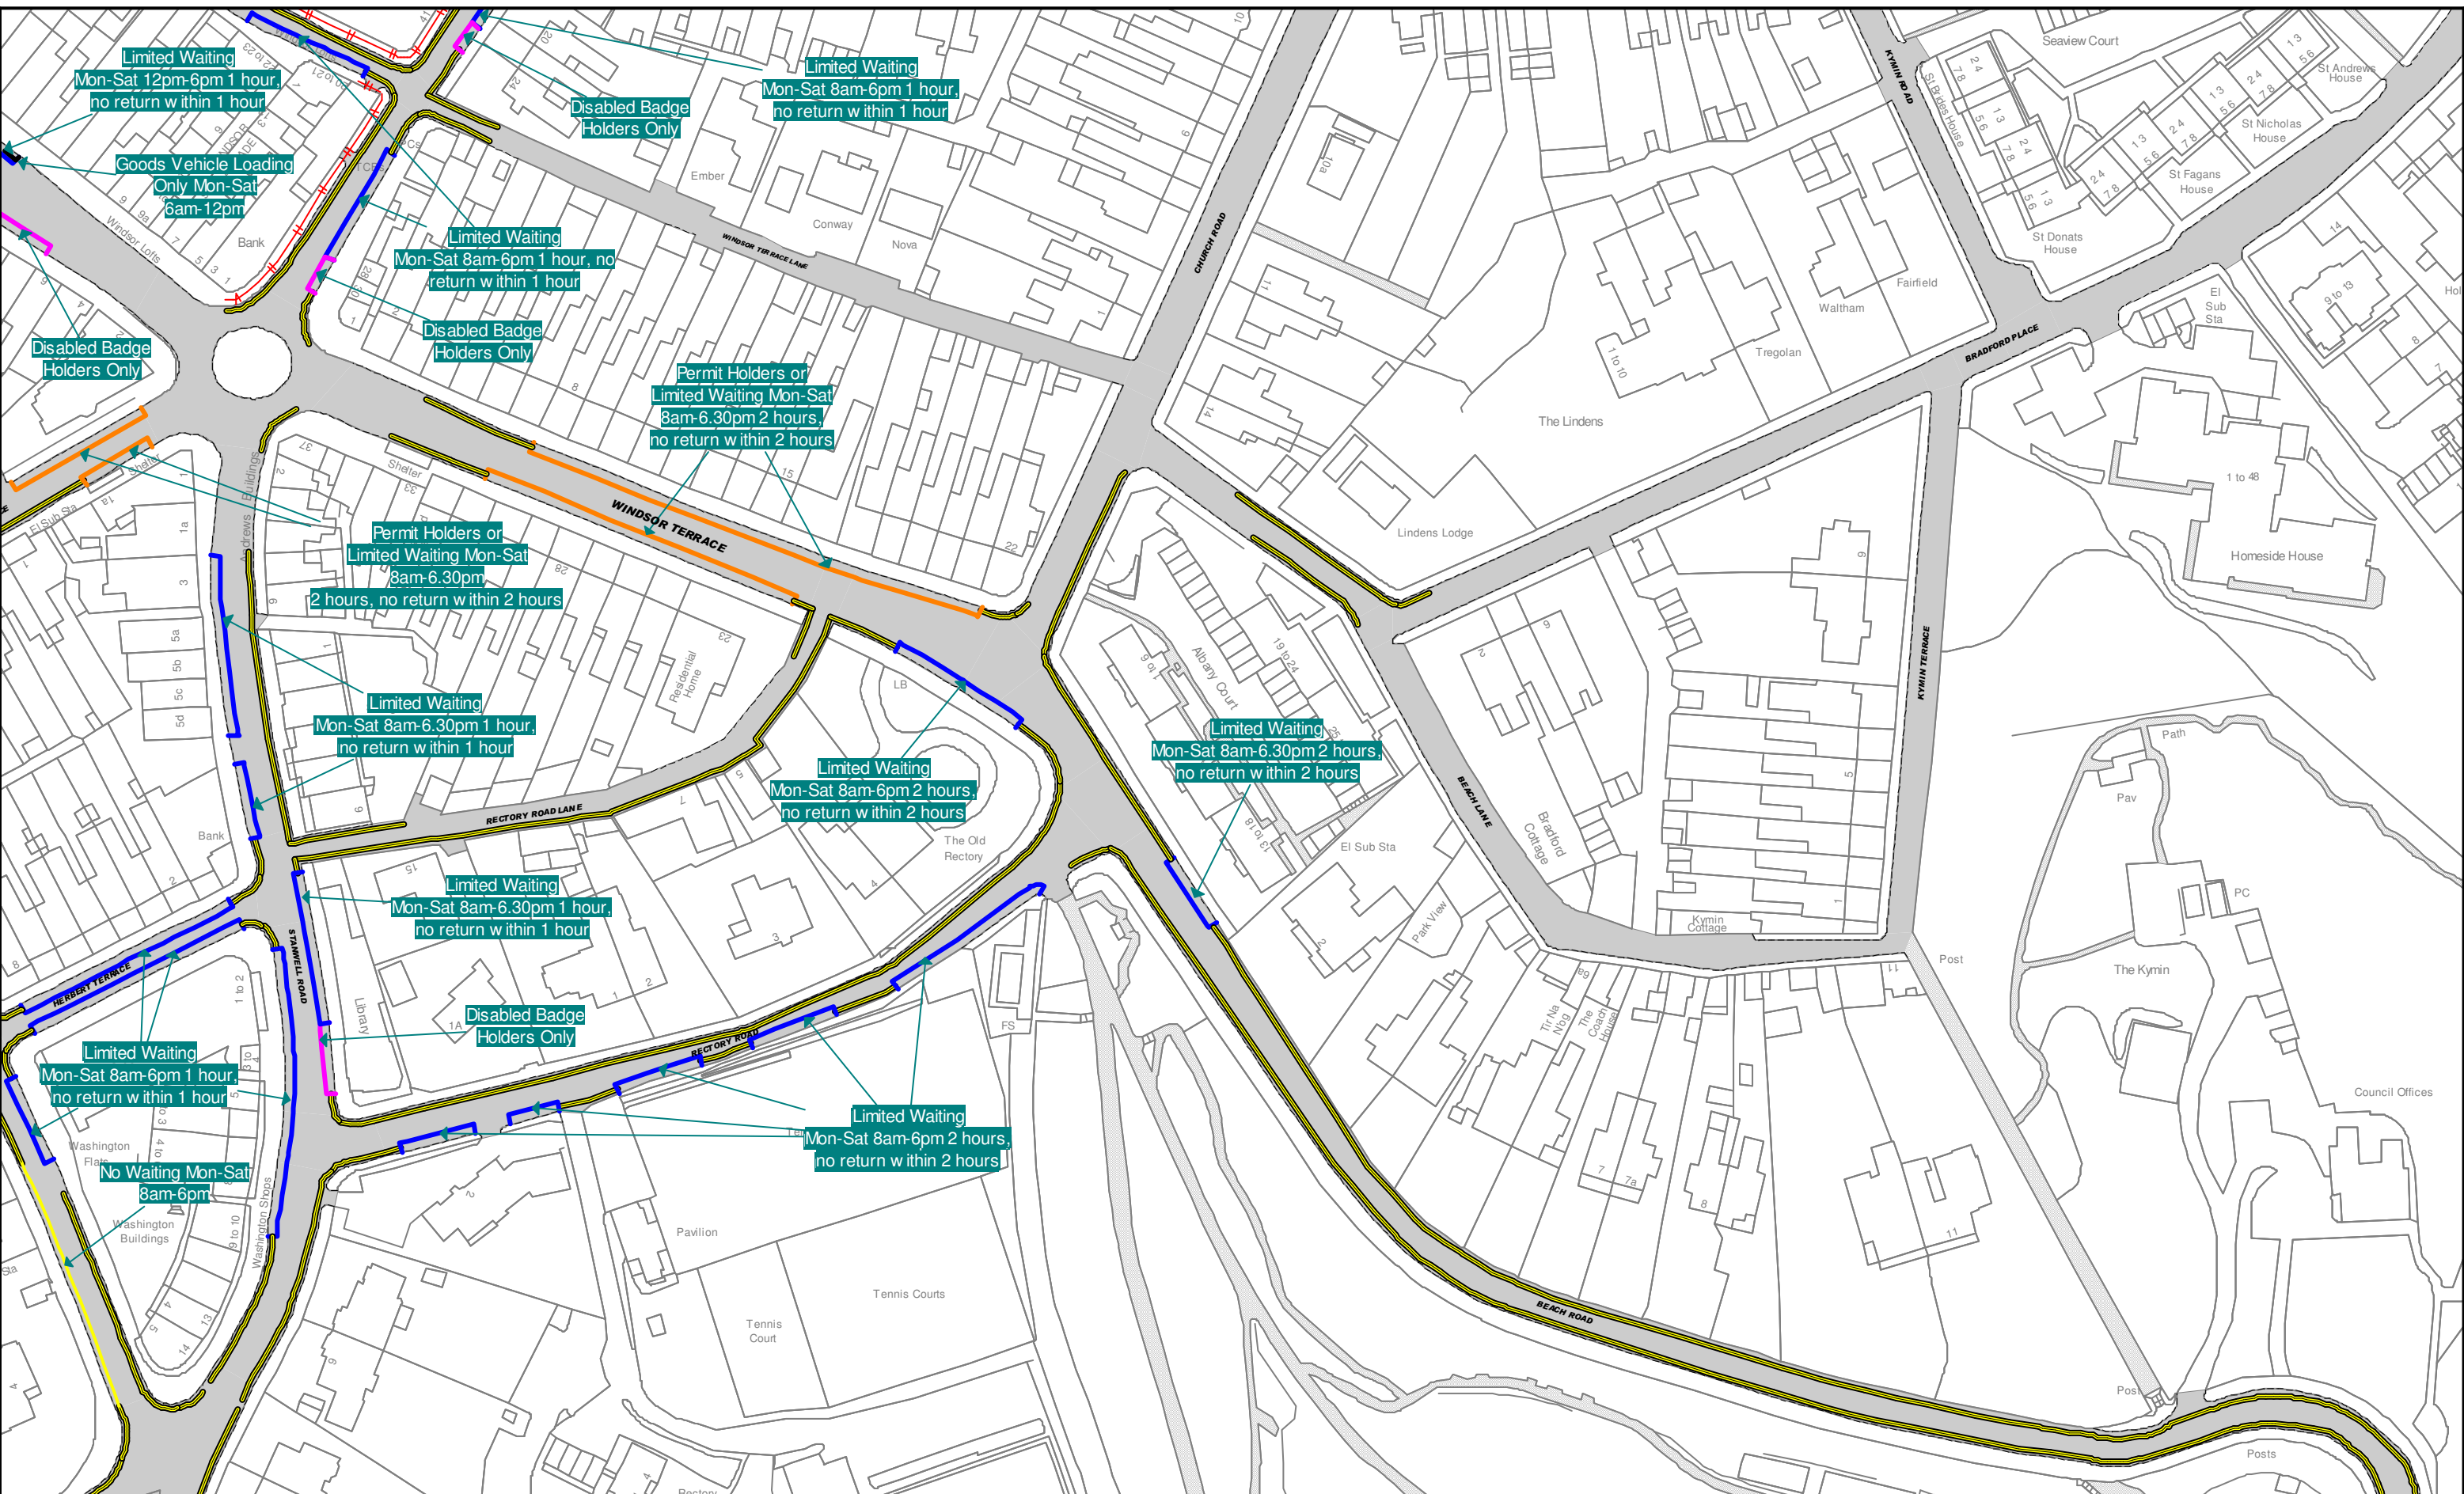

<b>SCALE</b>	1 : 1250 @ A3
<b>DATE</b>	01/04/2013
<b>MAP</b>	Tile Ref: AK64
<b>REVISION</b>	1

Title: The Vale of Glamorgan Council (Prohibition and Restriction of Waiting and Loading and Parking Places) (Civil Enforcement) Order 2013