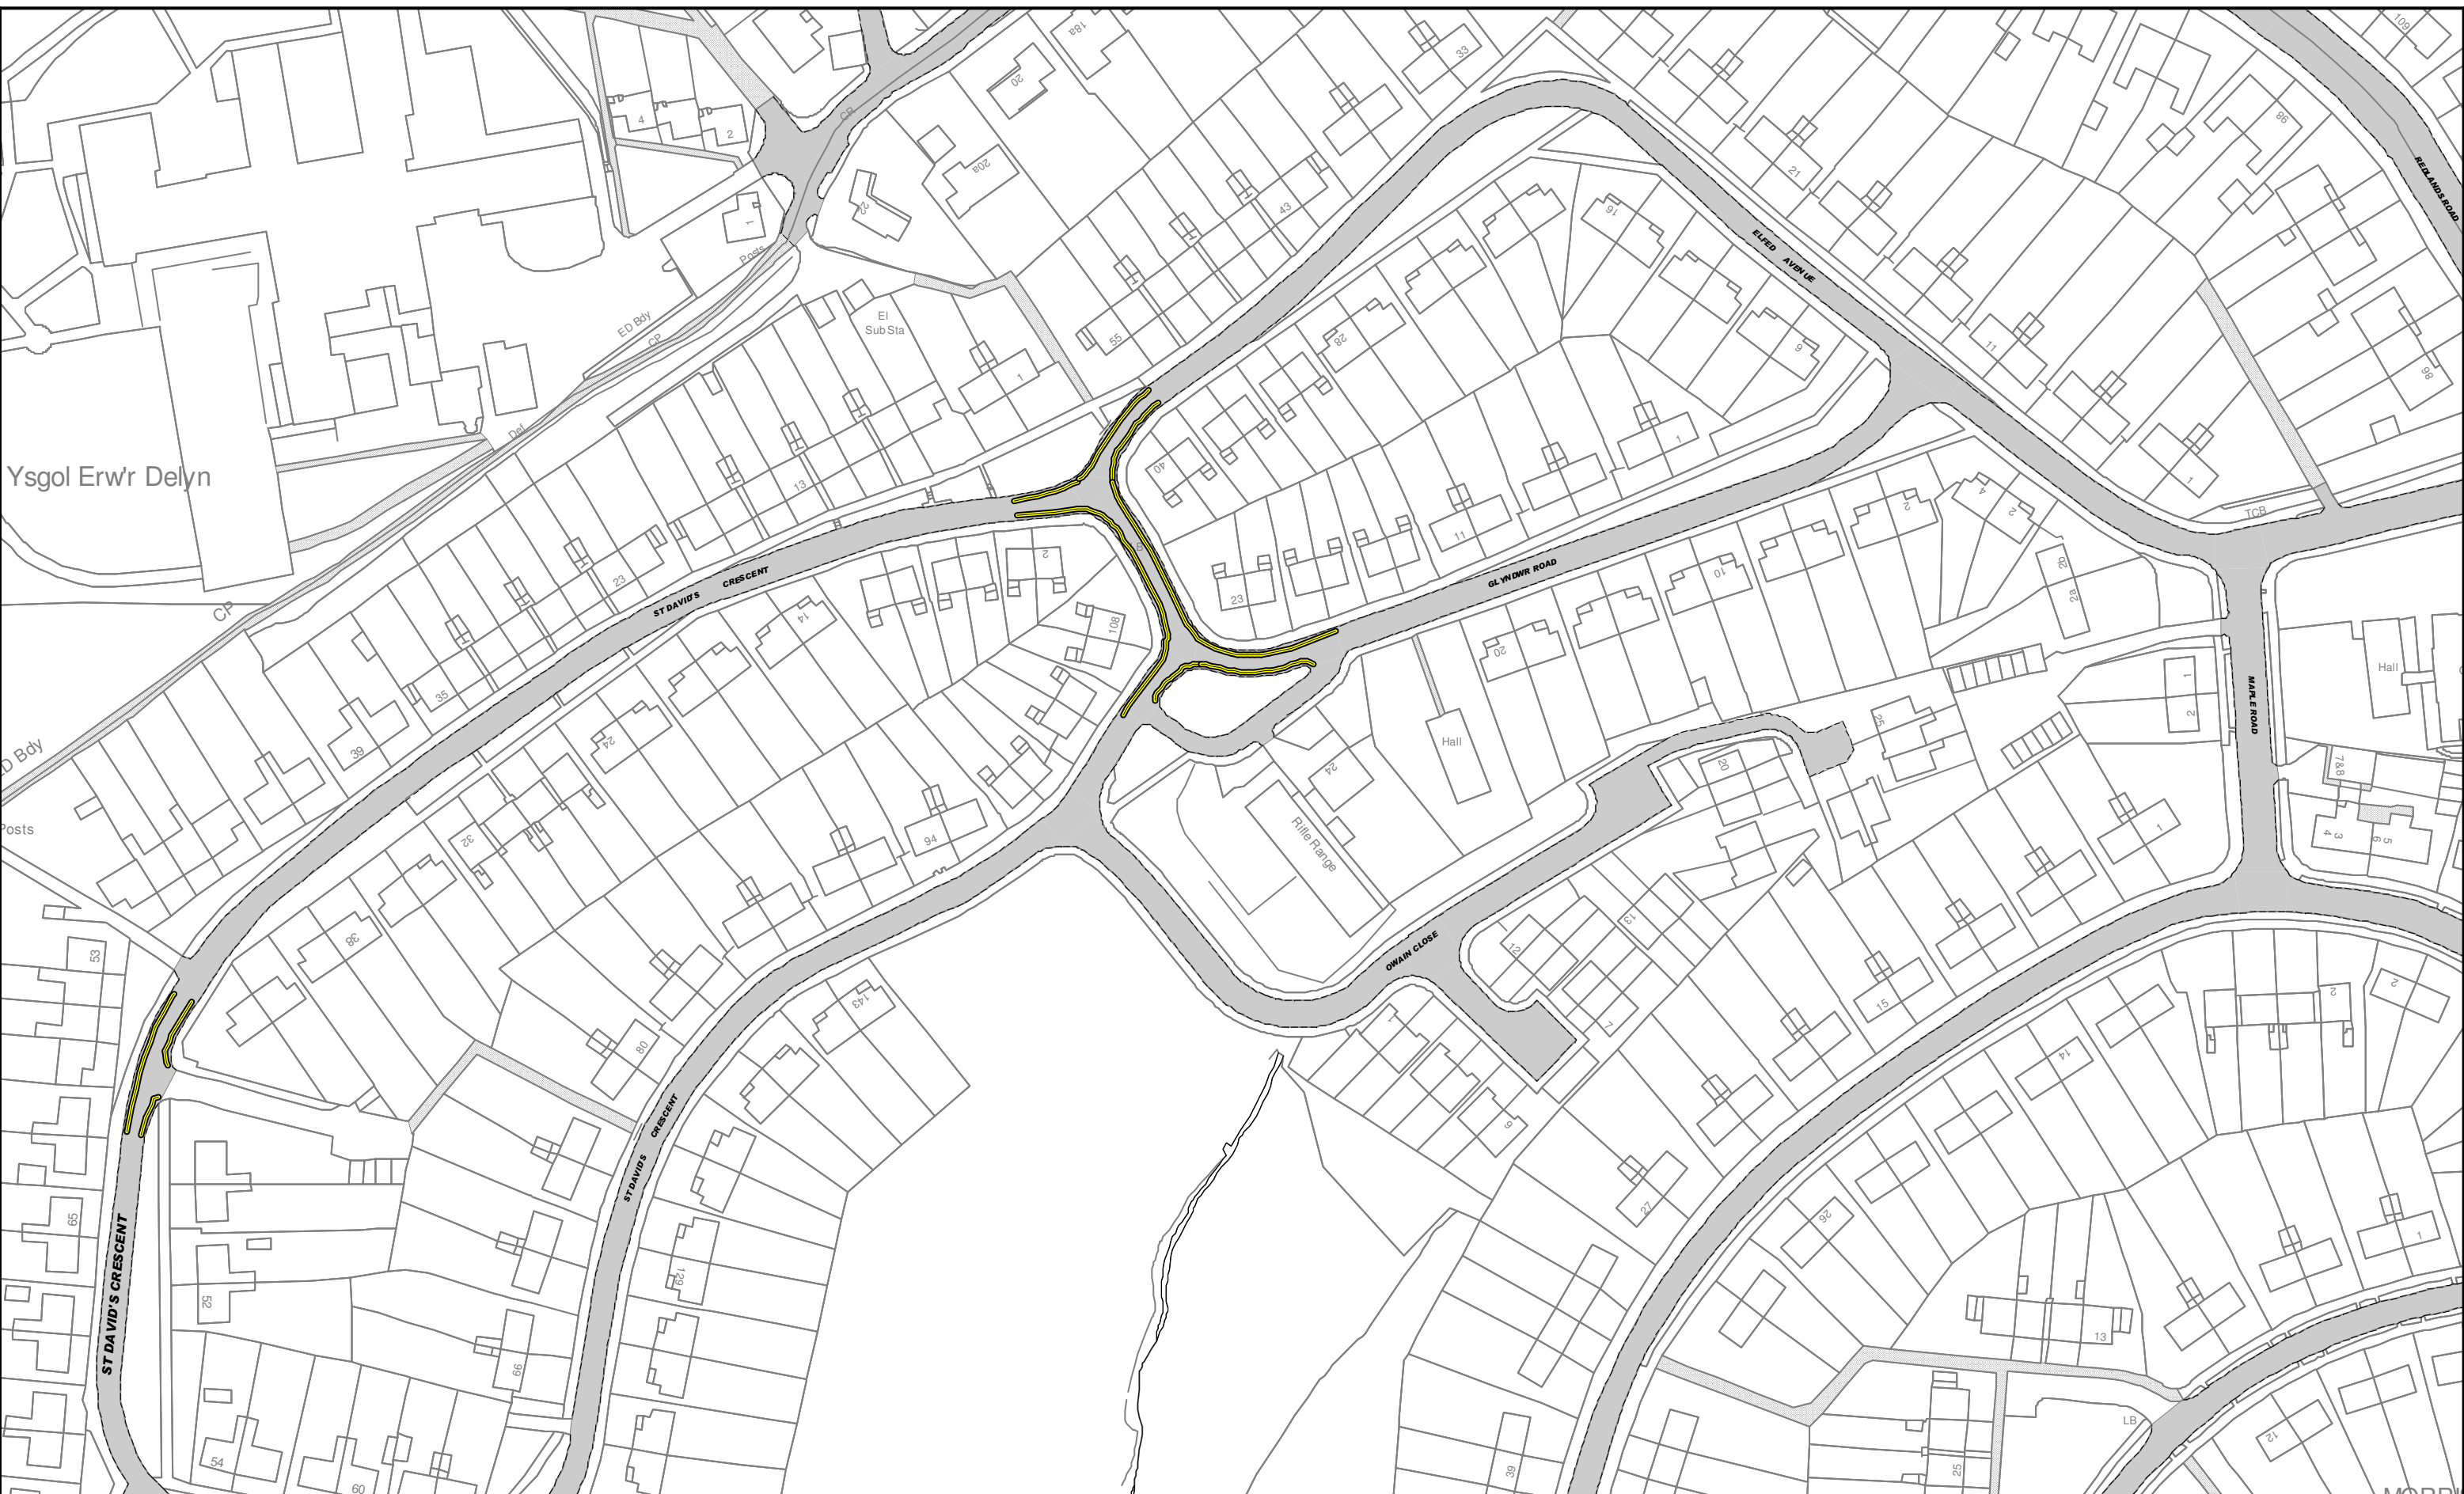

VALE of GLAMORGAN
The Vale of Glamorgan Council
The Alps
Wenvoe
CF5 6AA

Cyngor Bro Morgannwg
Yr Alpau
Gwentu
CF5 6AA

Title: The Vale of Glamorgan Council (Prohibition and Restriction of Waiting and Loading and Parking Places) (Civil Enforcement) Order 2013

Key to TRO Restriction Types	
	No Waiting At Any Time
	No Waiting
	No Loading At Any Time
	No Loading
	School Keep Clear
	24 Hour Clearway
	Limited Waiting
	Taxi Rank
	Disabled Parking Place
	Residents Parking Place
	Shared Use Parking Place (Permit/LW)
	Ambulance Parking Place
	Motorcycle Parking Place
	Loading Bay (any vehicle)
	Loading Bay (goods vehicle)
	Police Vehicle Parking Place
	Doctors Parking Place
	Emergency Vehicles Parking Place

AL63

Crown copyright and database rights 2013 Ordnance Survey 100023424
Hawftraint y Goron a hawliau cronfa ddata 2013 Arolwg Ordans 100023424
Vale of Glamorgan Council
Licence No: 100023424

SCALE	1 : 1250 @ A3
DATE	01/04/2013
MAP	Tile Ref: AL62
REVISION	1