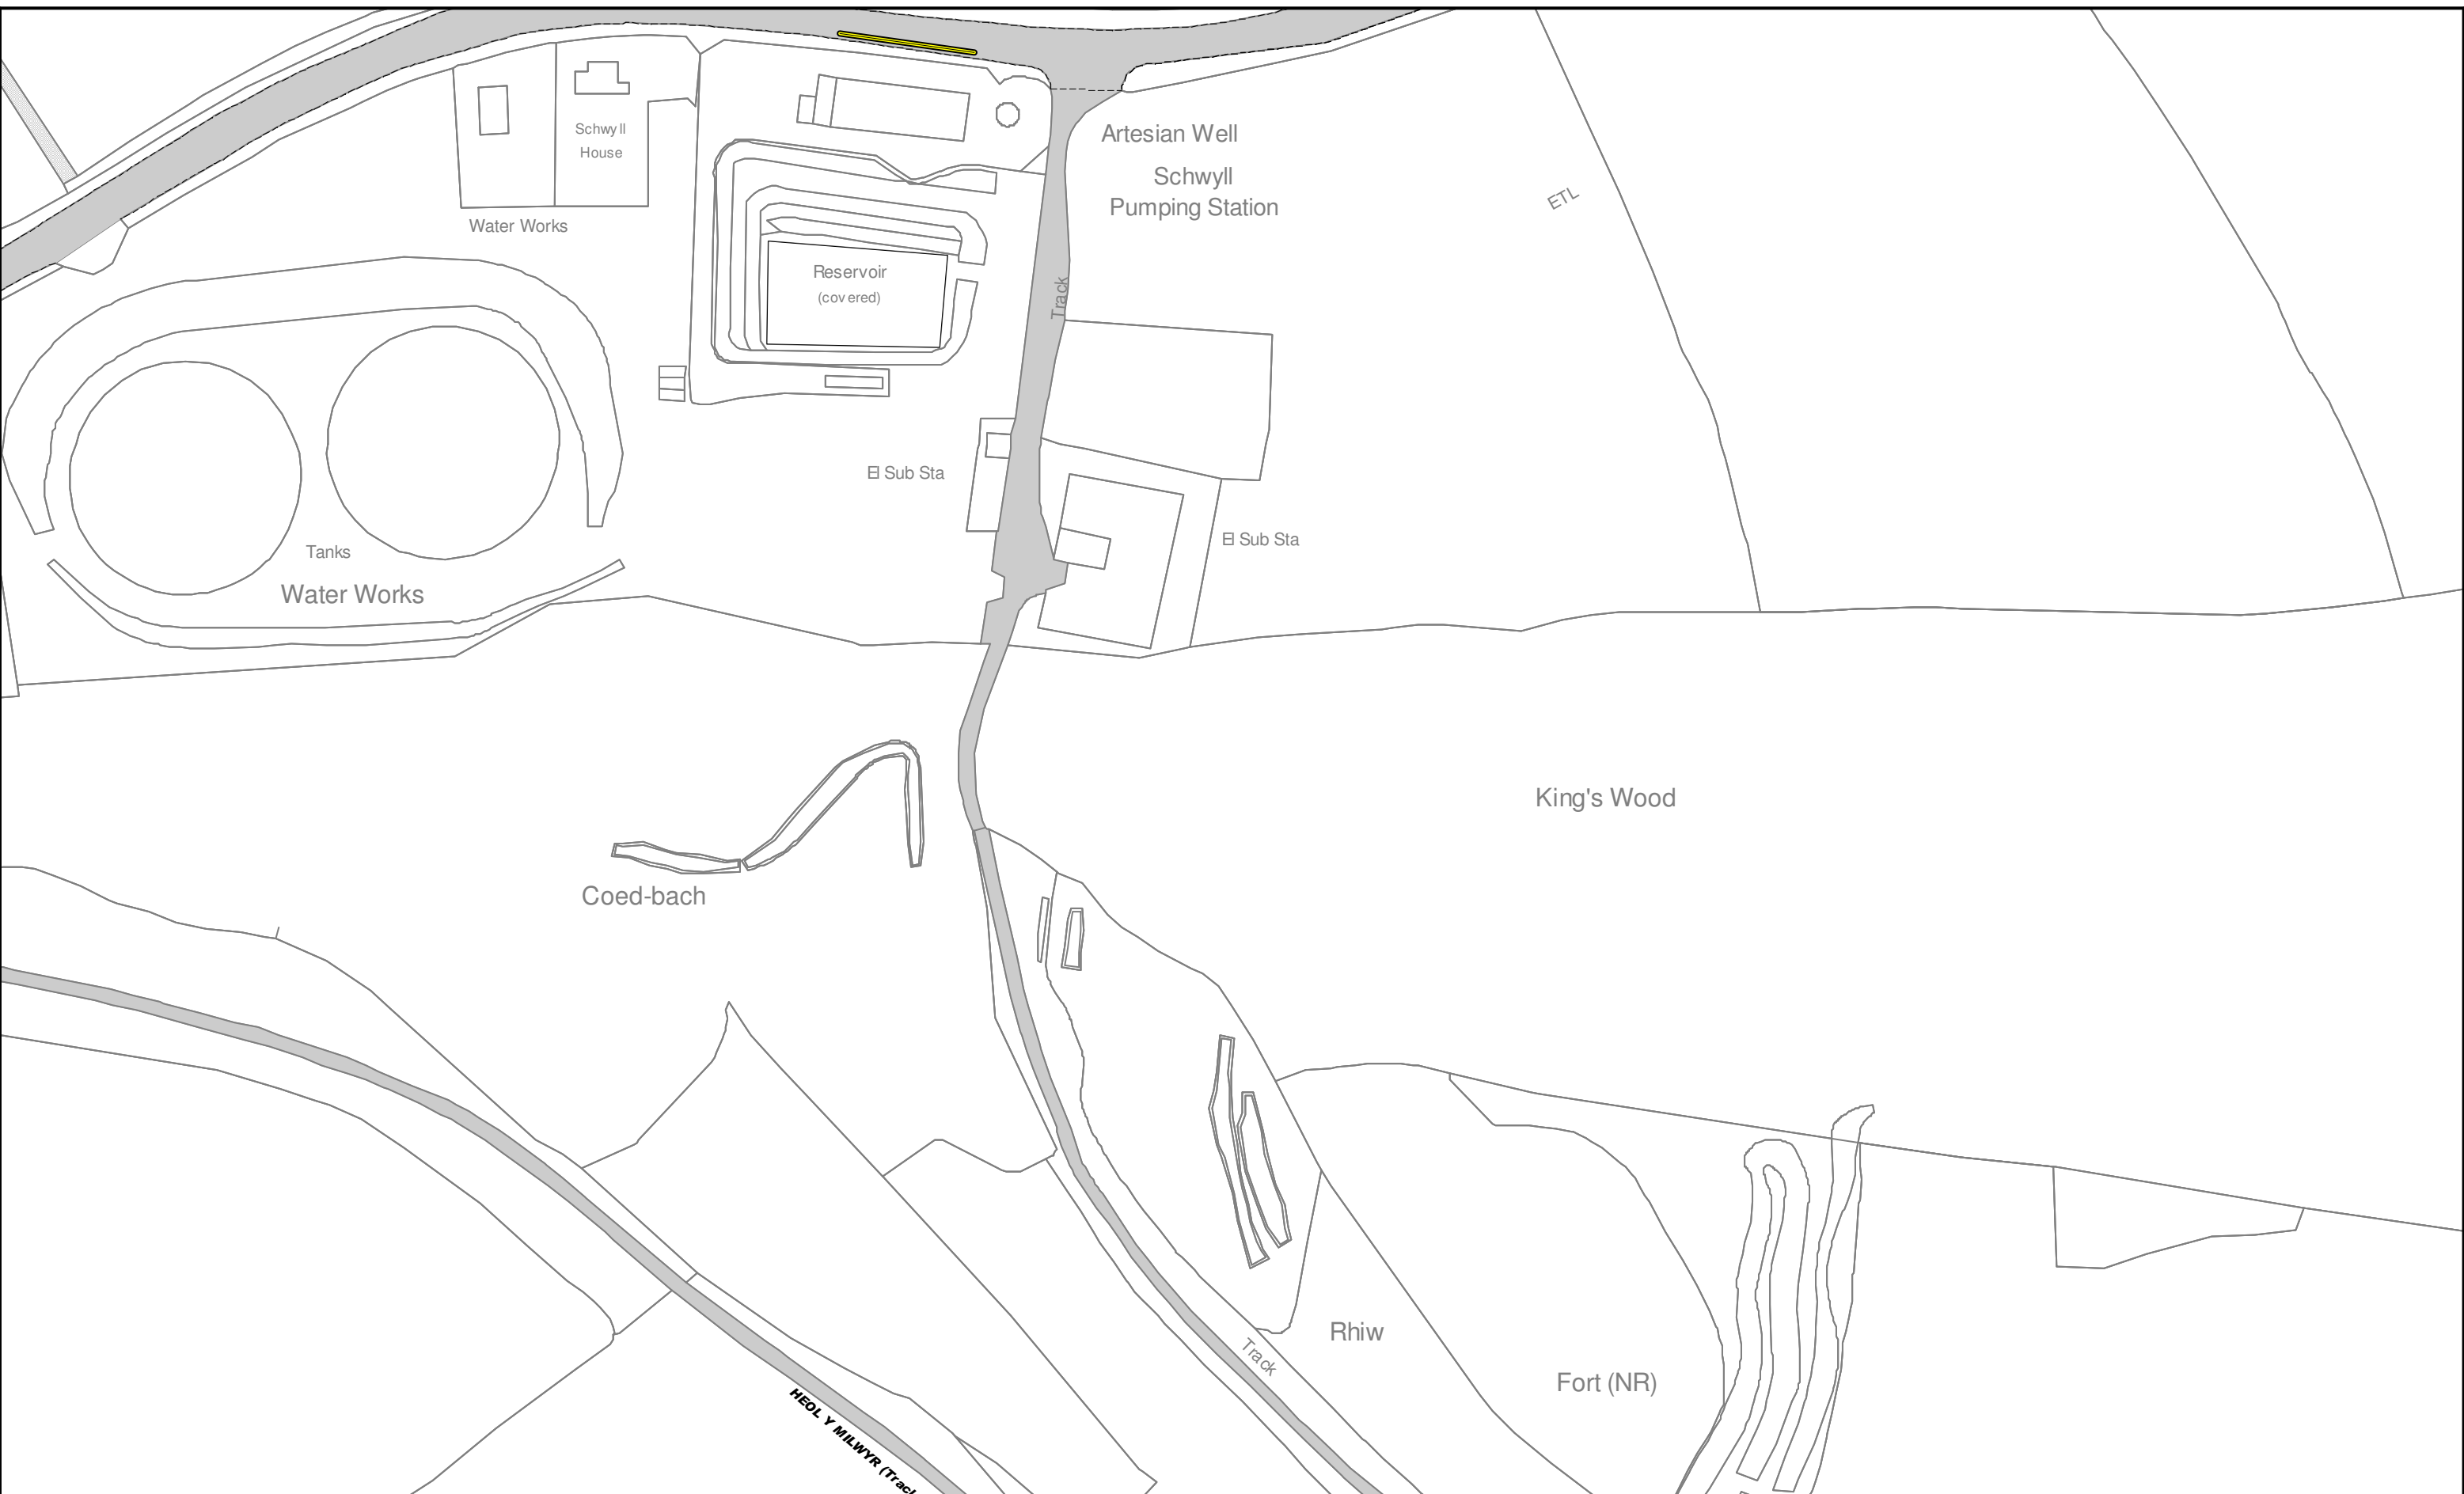

Title: The Vale of Glamorgan Council (Prohibition and Restriction of Waiting and Loading and Parking Places) (Civil Enforcement) Order 2013

Key to TRO Restriction Types	
	No Waiting At Any Time
	No Waiting
	No Loading At Any Time
	No Loading
	School Keep Clear
	24 Hour Clearway
	Limited Waiting
	Taxi Rank
	Disabled Parking Place
	Residents Parking Place
	Shared Use Parking Place (Permit/LW)
	Ambulance Parking Place
	Motorcycle Parking Place
	Loading Bay (any vehicle)
	Loading Bay (goods vehicle)
	Police Vehicle Parking Place
	Doctors Parking Place
	Emergency Vehicles Parking Place

Crown copyright and database rights 2013 Ordnance Survey 100023424
Hawfraint y Goron a hawliau cronfa ddata 2013 Arolwg Ordnans 100023424
Vale of Glamorgan Council
Licence No: 100023424

SCALE	1 : 1250 @ A3
DATE	01/04/2013
MAP	Tile Ref: T7
REVISION	1