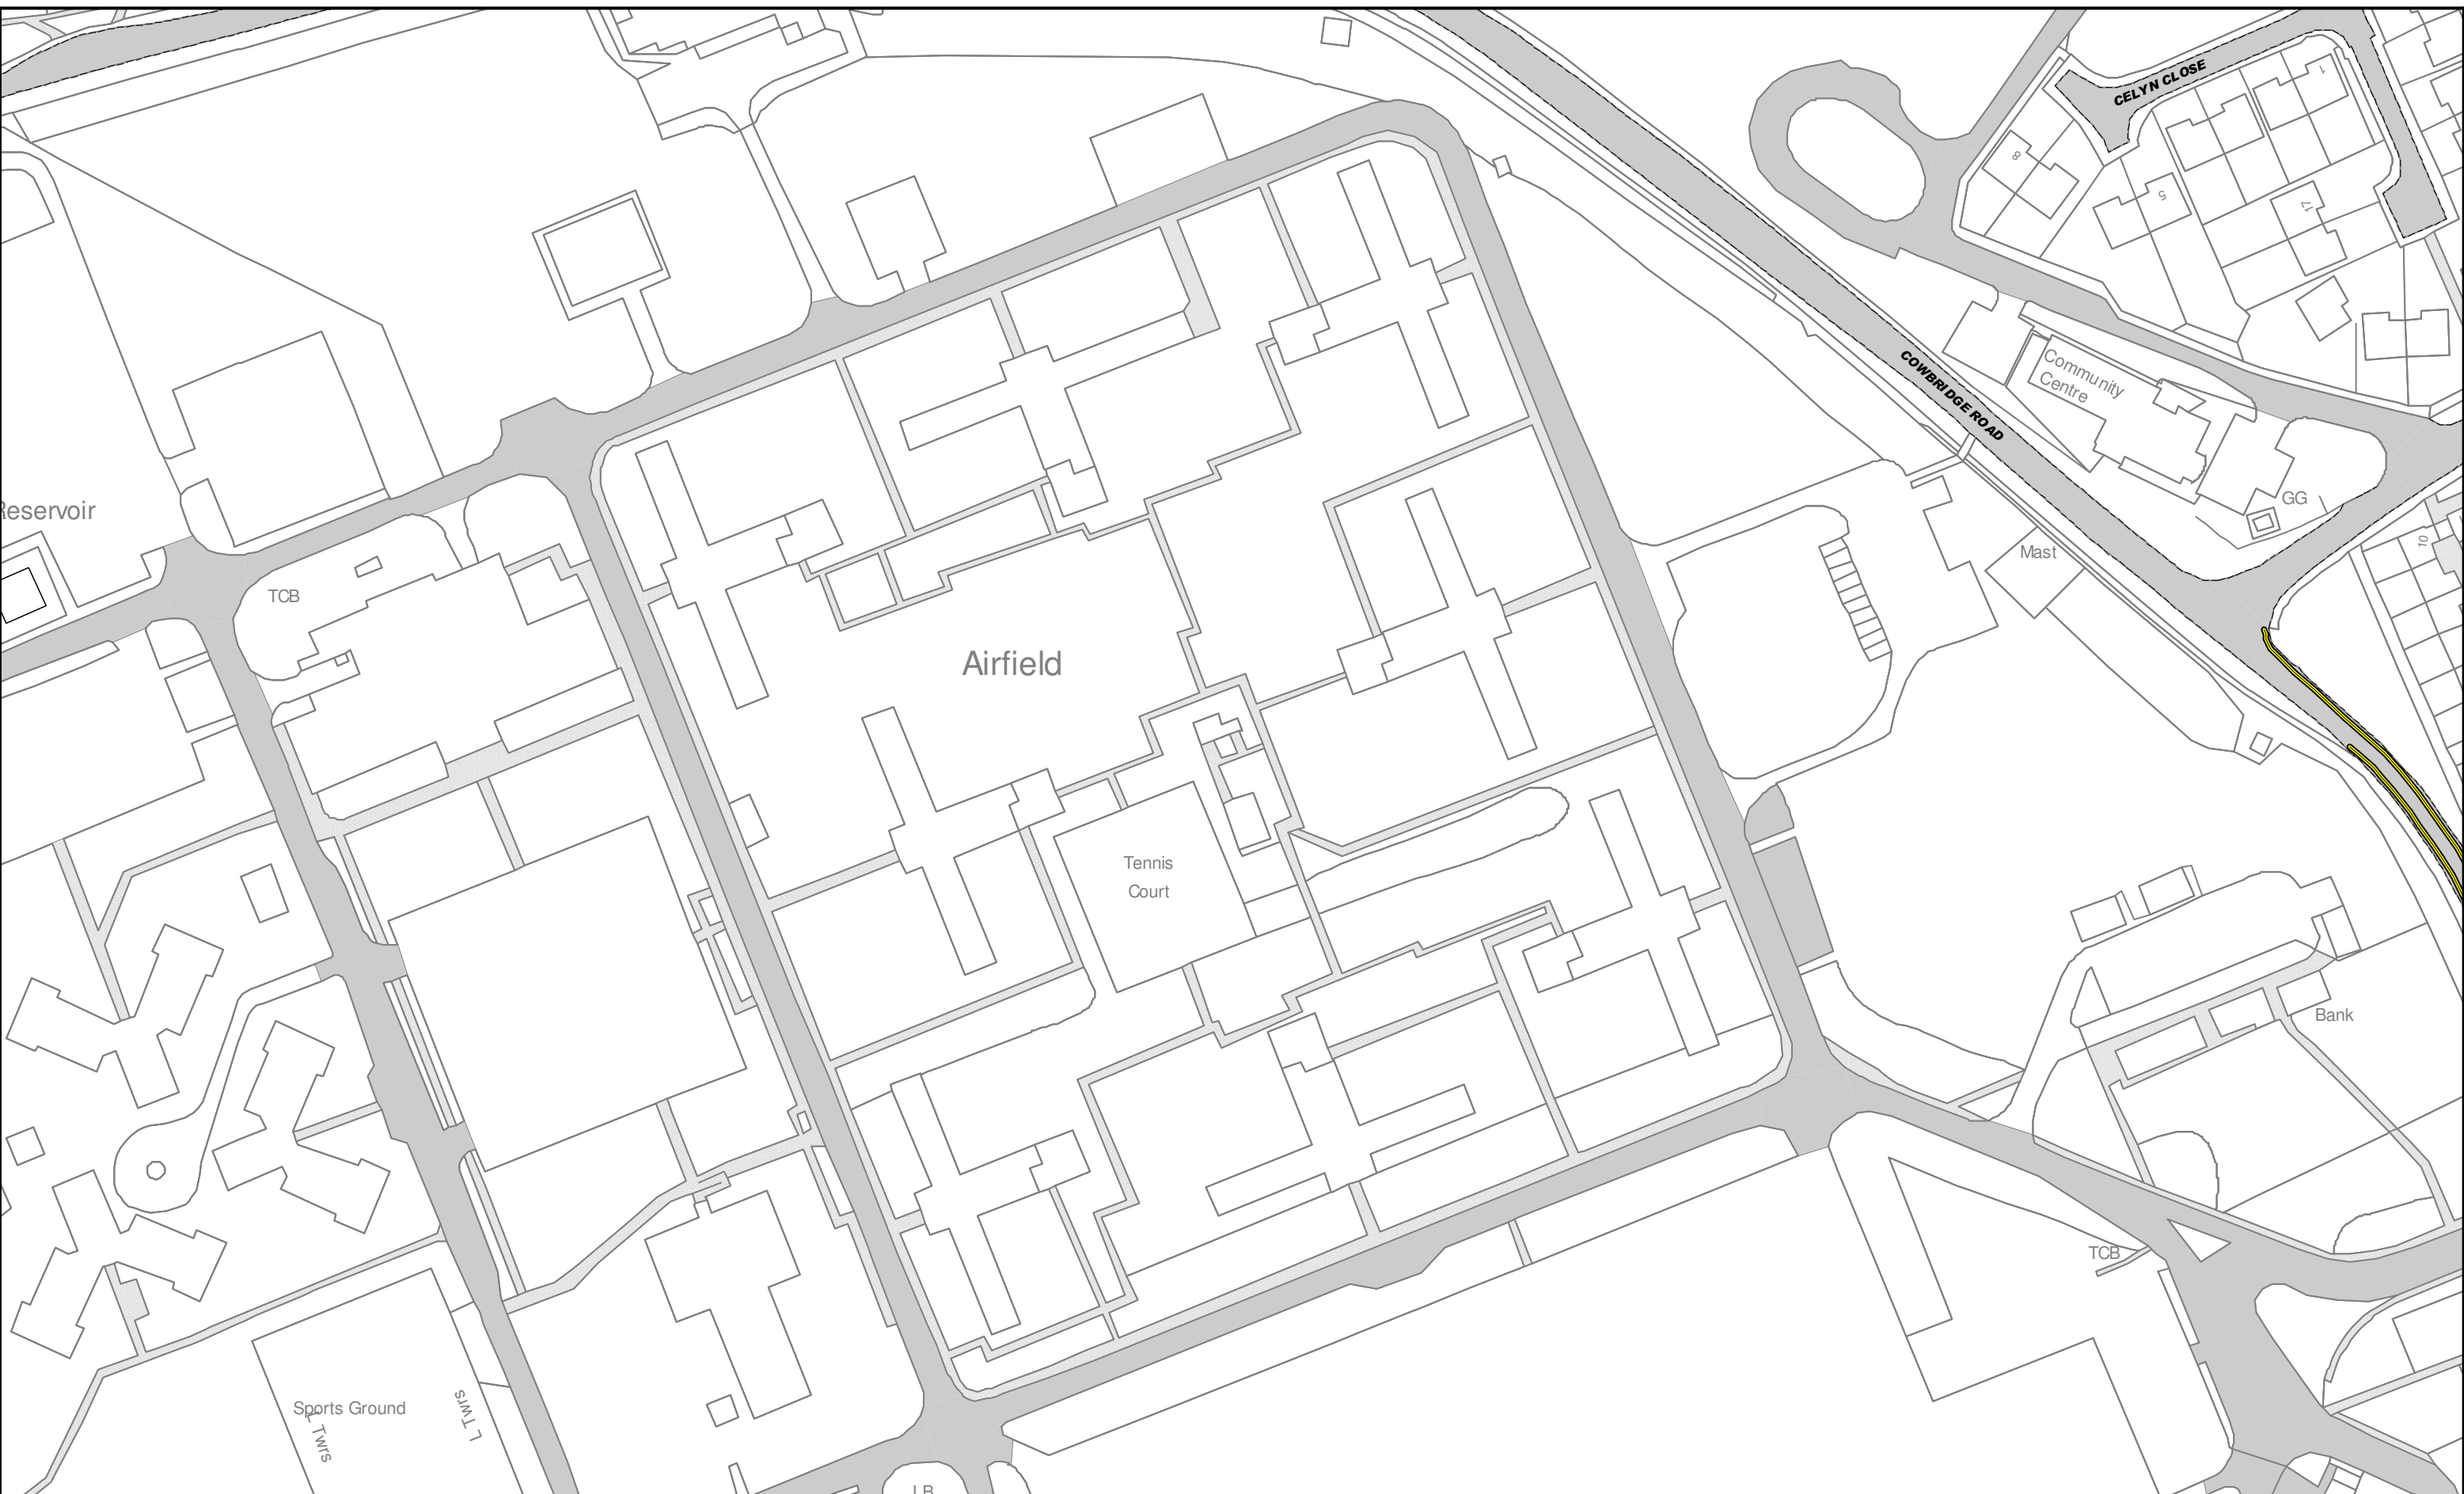

The Vale of Glamorgan Council
The Alps
Wenvoe
CF5 6AA

Cyngor Bro Morgannwg
Yr Alpau
Gwentu
CF5 6AA

Title: The Vale of Glamorgan Council (Prohibition and Restriction of Waiting and Loading and Parking Places) (Civil Enforcement) Order 2013

Key to TRO Restriction Types	
	No Waiting At Any Time
	No Waiting
	No Loading At Any Time
	No Loading
	School Keep Clear
	24 Hour Clearway
	Limited Waiting
	Taxi Rank
	Disabled Parking Place
	Residents Parking Place
	Shared Use Parking Place (Permit/LW)
	Ambulance Parking Place
	Motorcycle Parking Place
	Loading Bay (any vehicle)
	Loading Bay (goods vehicle)
	Police Vehicle Parking Place
	Doctors Parking Place
	Emergency Vehicles Parking Place

Crown copyright and database rights 2013 Ordnance Survey 100023424
Hawfaint y Goron a hawliau cronfa ddata 2013 Arolwg Ordans 100023424
Vale of Glamorgan Council
Licence No: 100023424

SCALE	1 : 1250 @ A3
DATE	01/04/2013
MAP	Tile Ref: AS31
REVISION	1