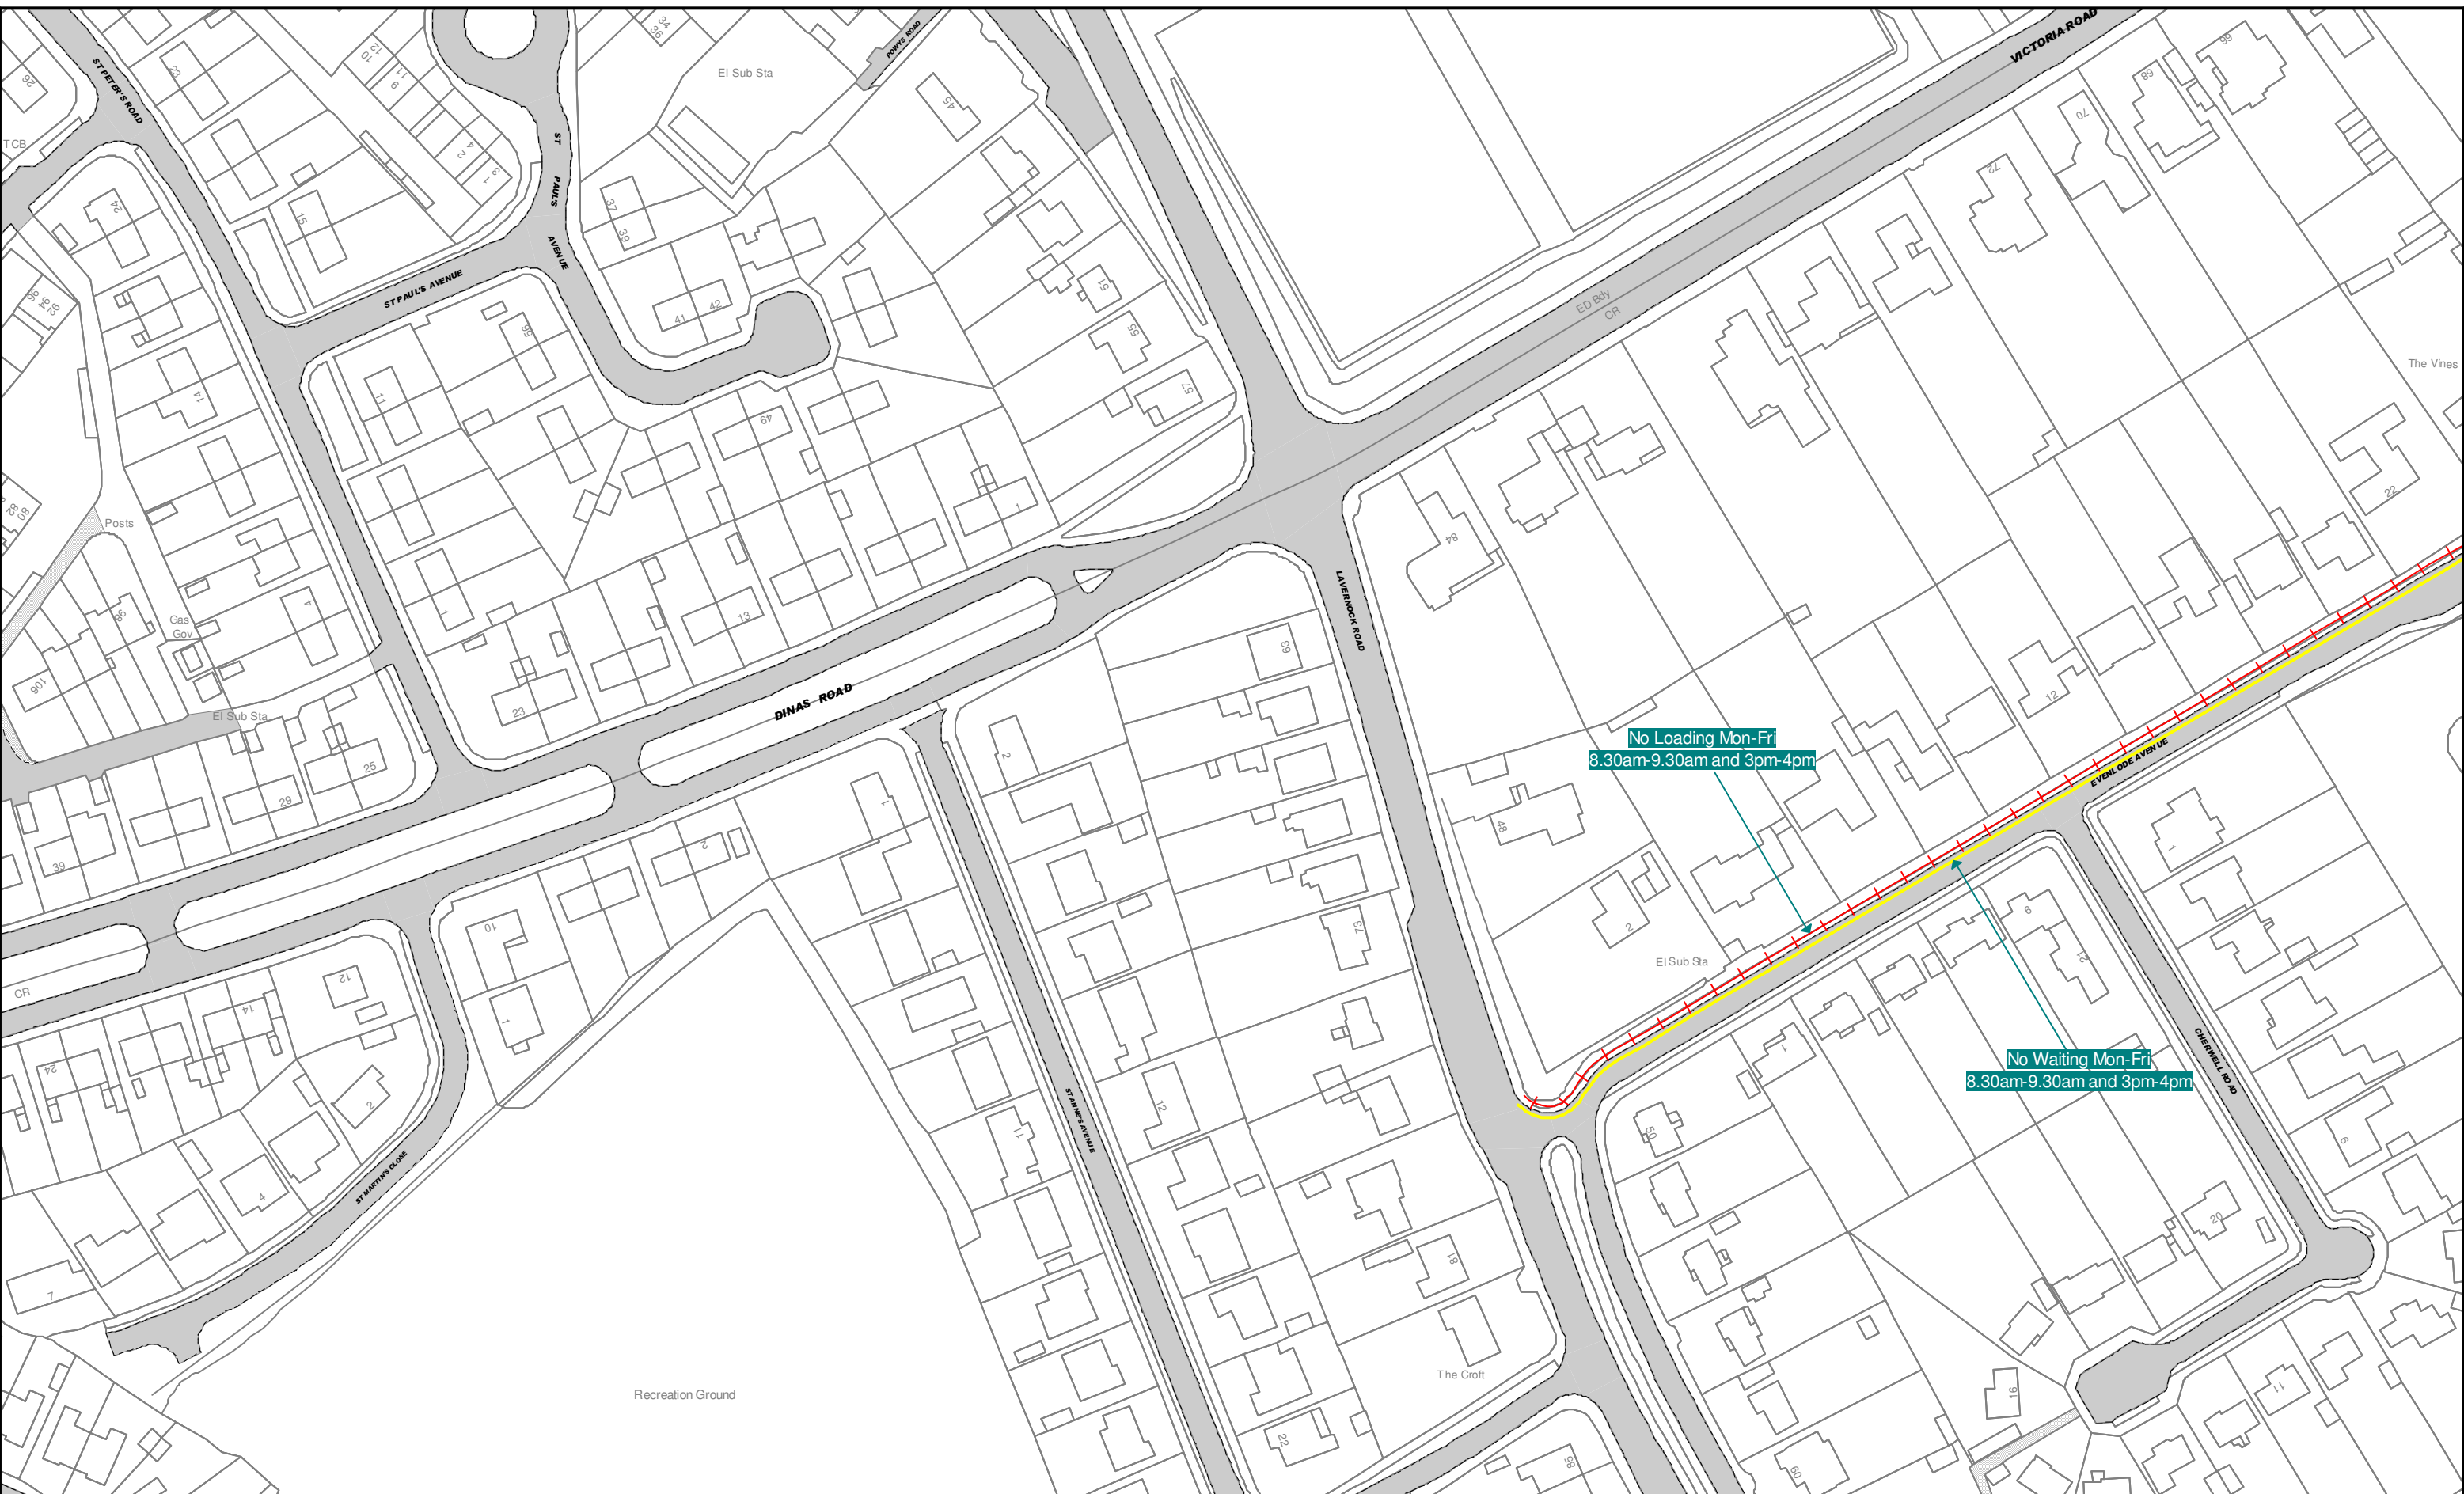

SCALE	1 : 1250 @ A3
DATE	01/04/2013
MAP	Tile Ref: AM65
REVISION	1

Title: The Vale of Glamorgan Council (Prohibition and Restriction of Waiting and Loading and Parking Places) (Civil Enforcement) Order 2013