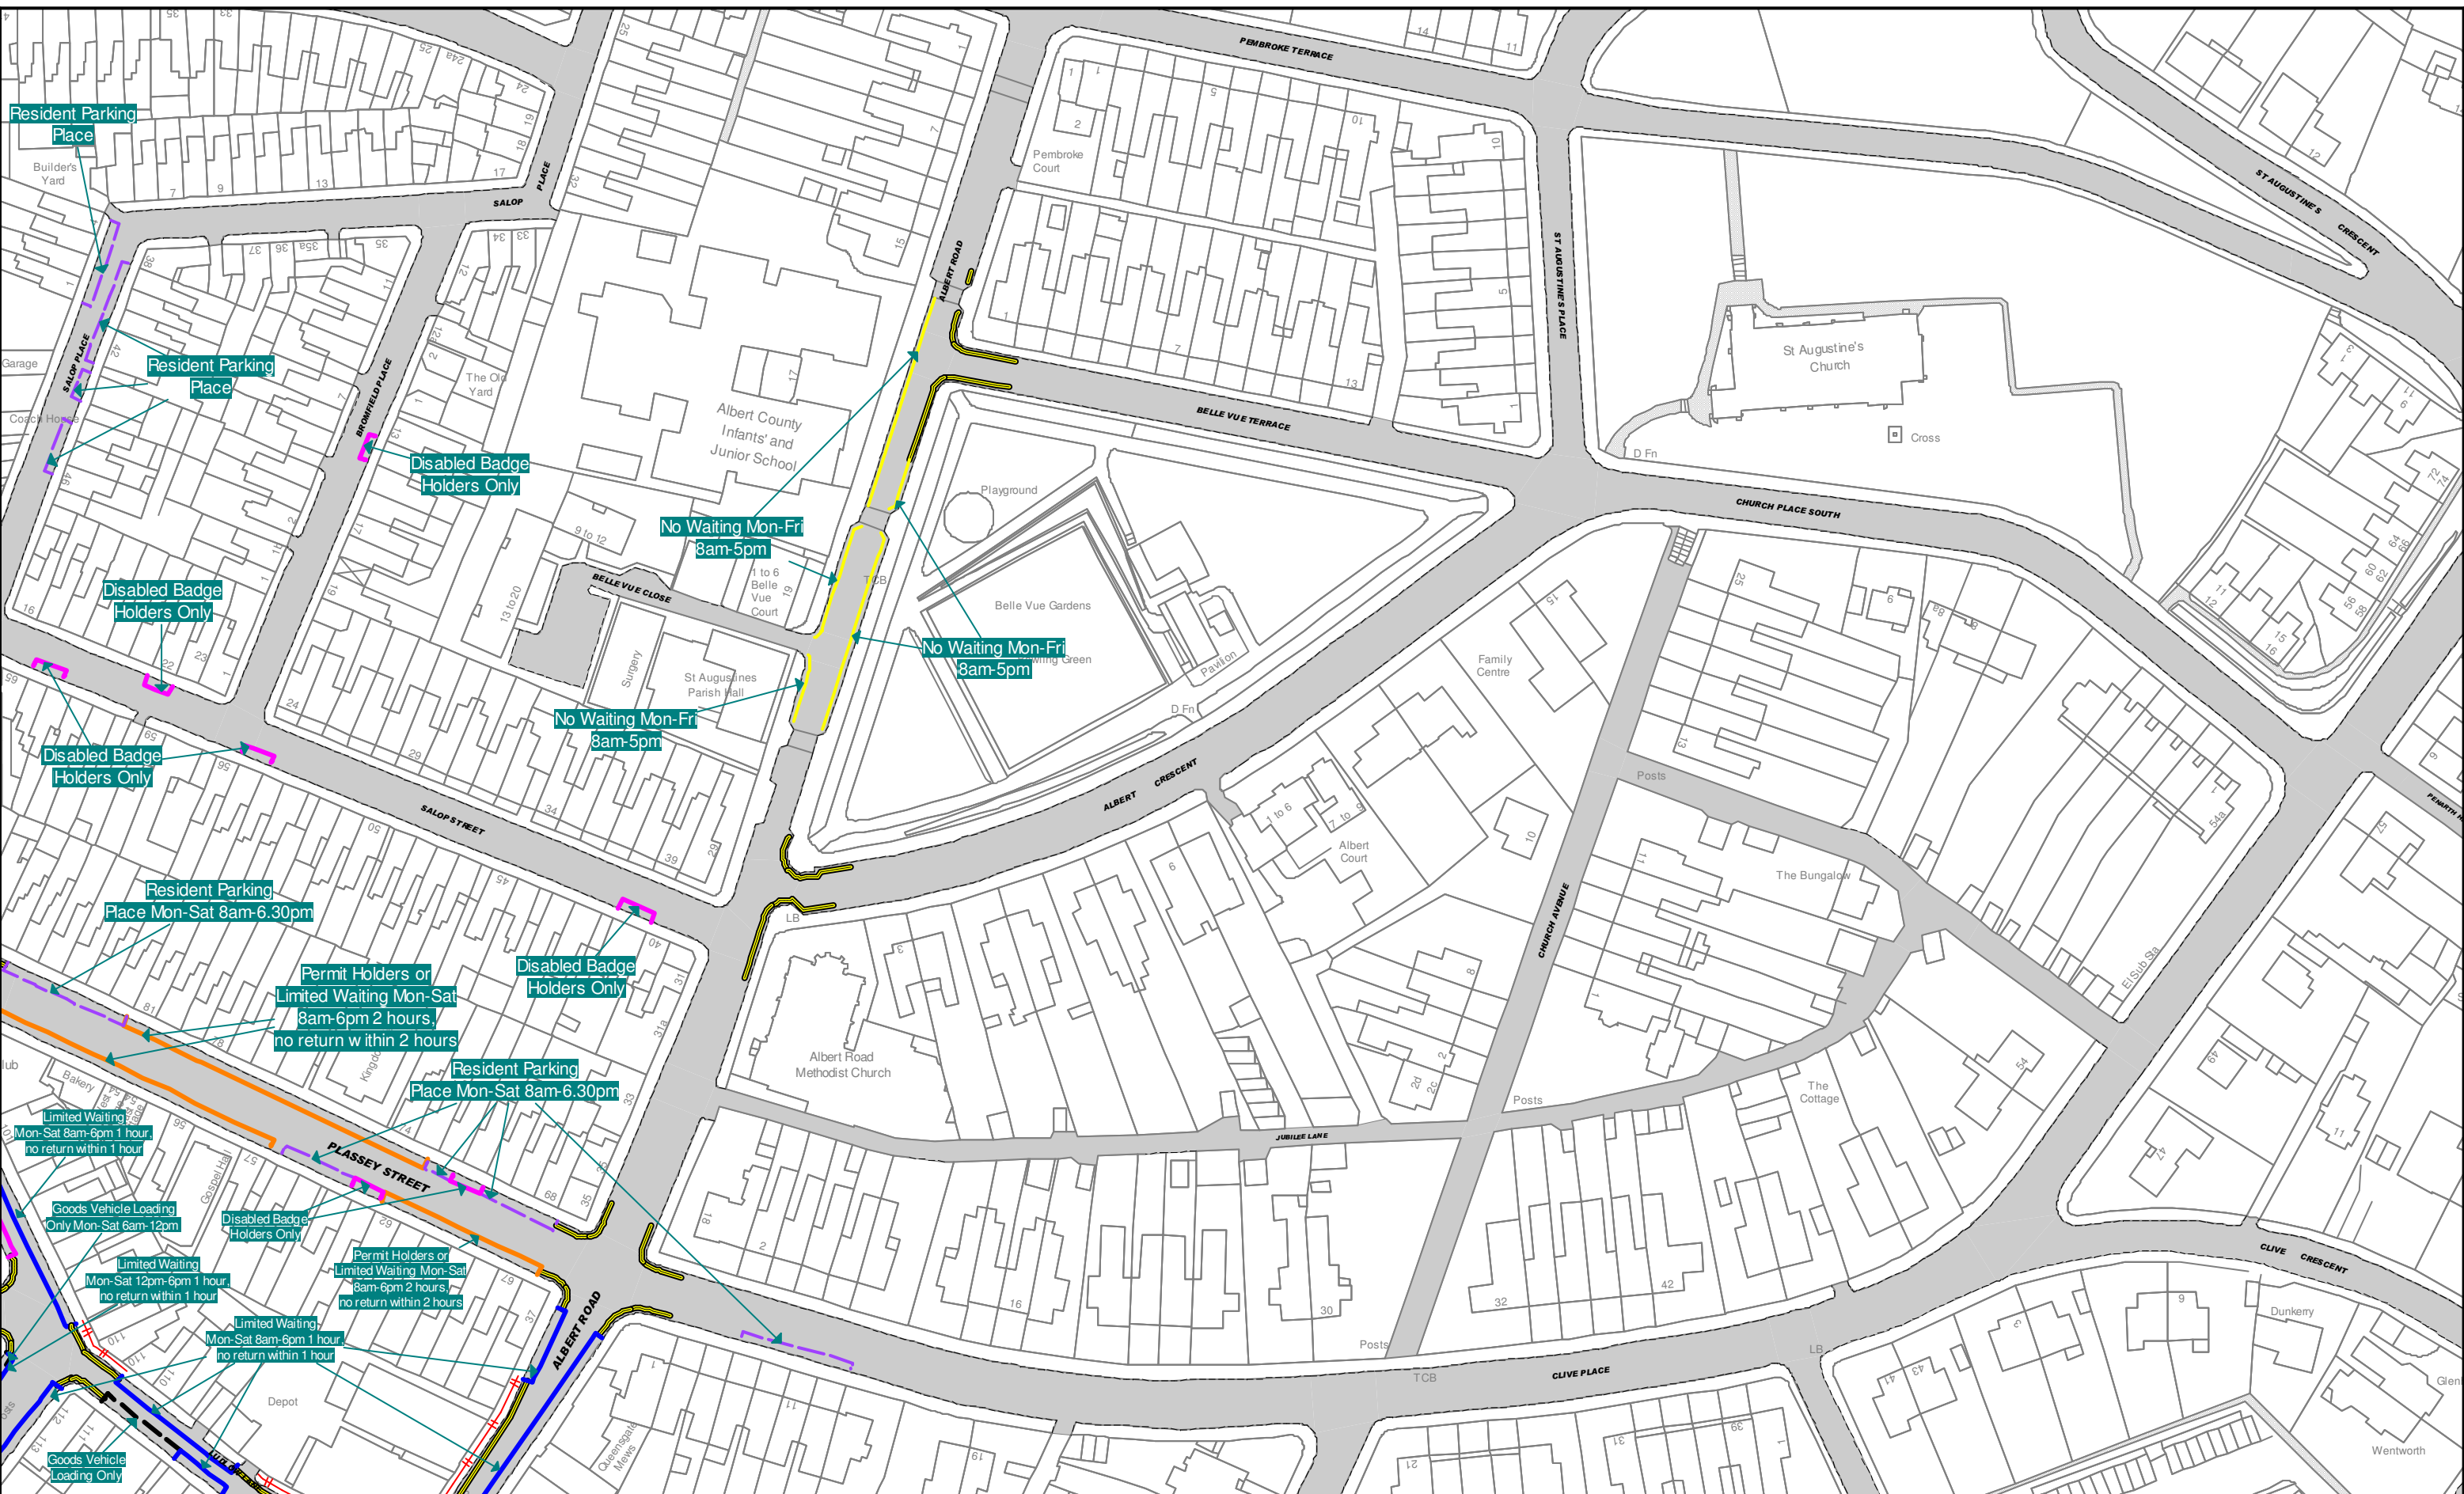

Title: The Vale of Glamorgan Council (Prohibition and Restriction of Waiting and Loading and Parking Places) (Civil Enforcement) Order 2013

Key to TRO Restriction Types			
	No Waiting At Any Time		24 Hour Clearway
	No Waiting		Limited Waiting
	No Loading At Any Time		Disabled Parking Place
	No Loading		Residents Parking Place
	School Keep Clear		Shared Use Parking Place (Permit/LW)
			Ambulance Parking Place
			Motorcycle Parking Place
			Loading Bay (any vehicle)
			Loading Bay (goods vehicle)
			Police Vehicle Parking Place
			Doctors Parking Place
			Emergency Vehicles Parking Place

W N
E S

Crown copyright and database rights 2013 Ordnance Survey 100023424
Hawfrainn y Goron a hawliau cronfa ddata 2013 Arolwg Ordans 100023424
Vale of Glamorgan Council
Licence No: 100023424

SCALE	1 : 1250 @ A3
DATE	01/04/2013
MAP	Tile Ref: AJ65
REVISION	1

VALE of GLAMORGAN
The Vale of Glamorgan Council
The Alps
Wenvoe
CF5 6AA

CYNGOR BRO MORGANNWG
Yr Alpau
Gwentu
CF5 6AA