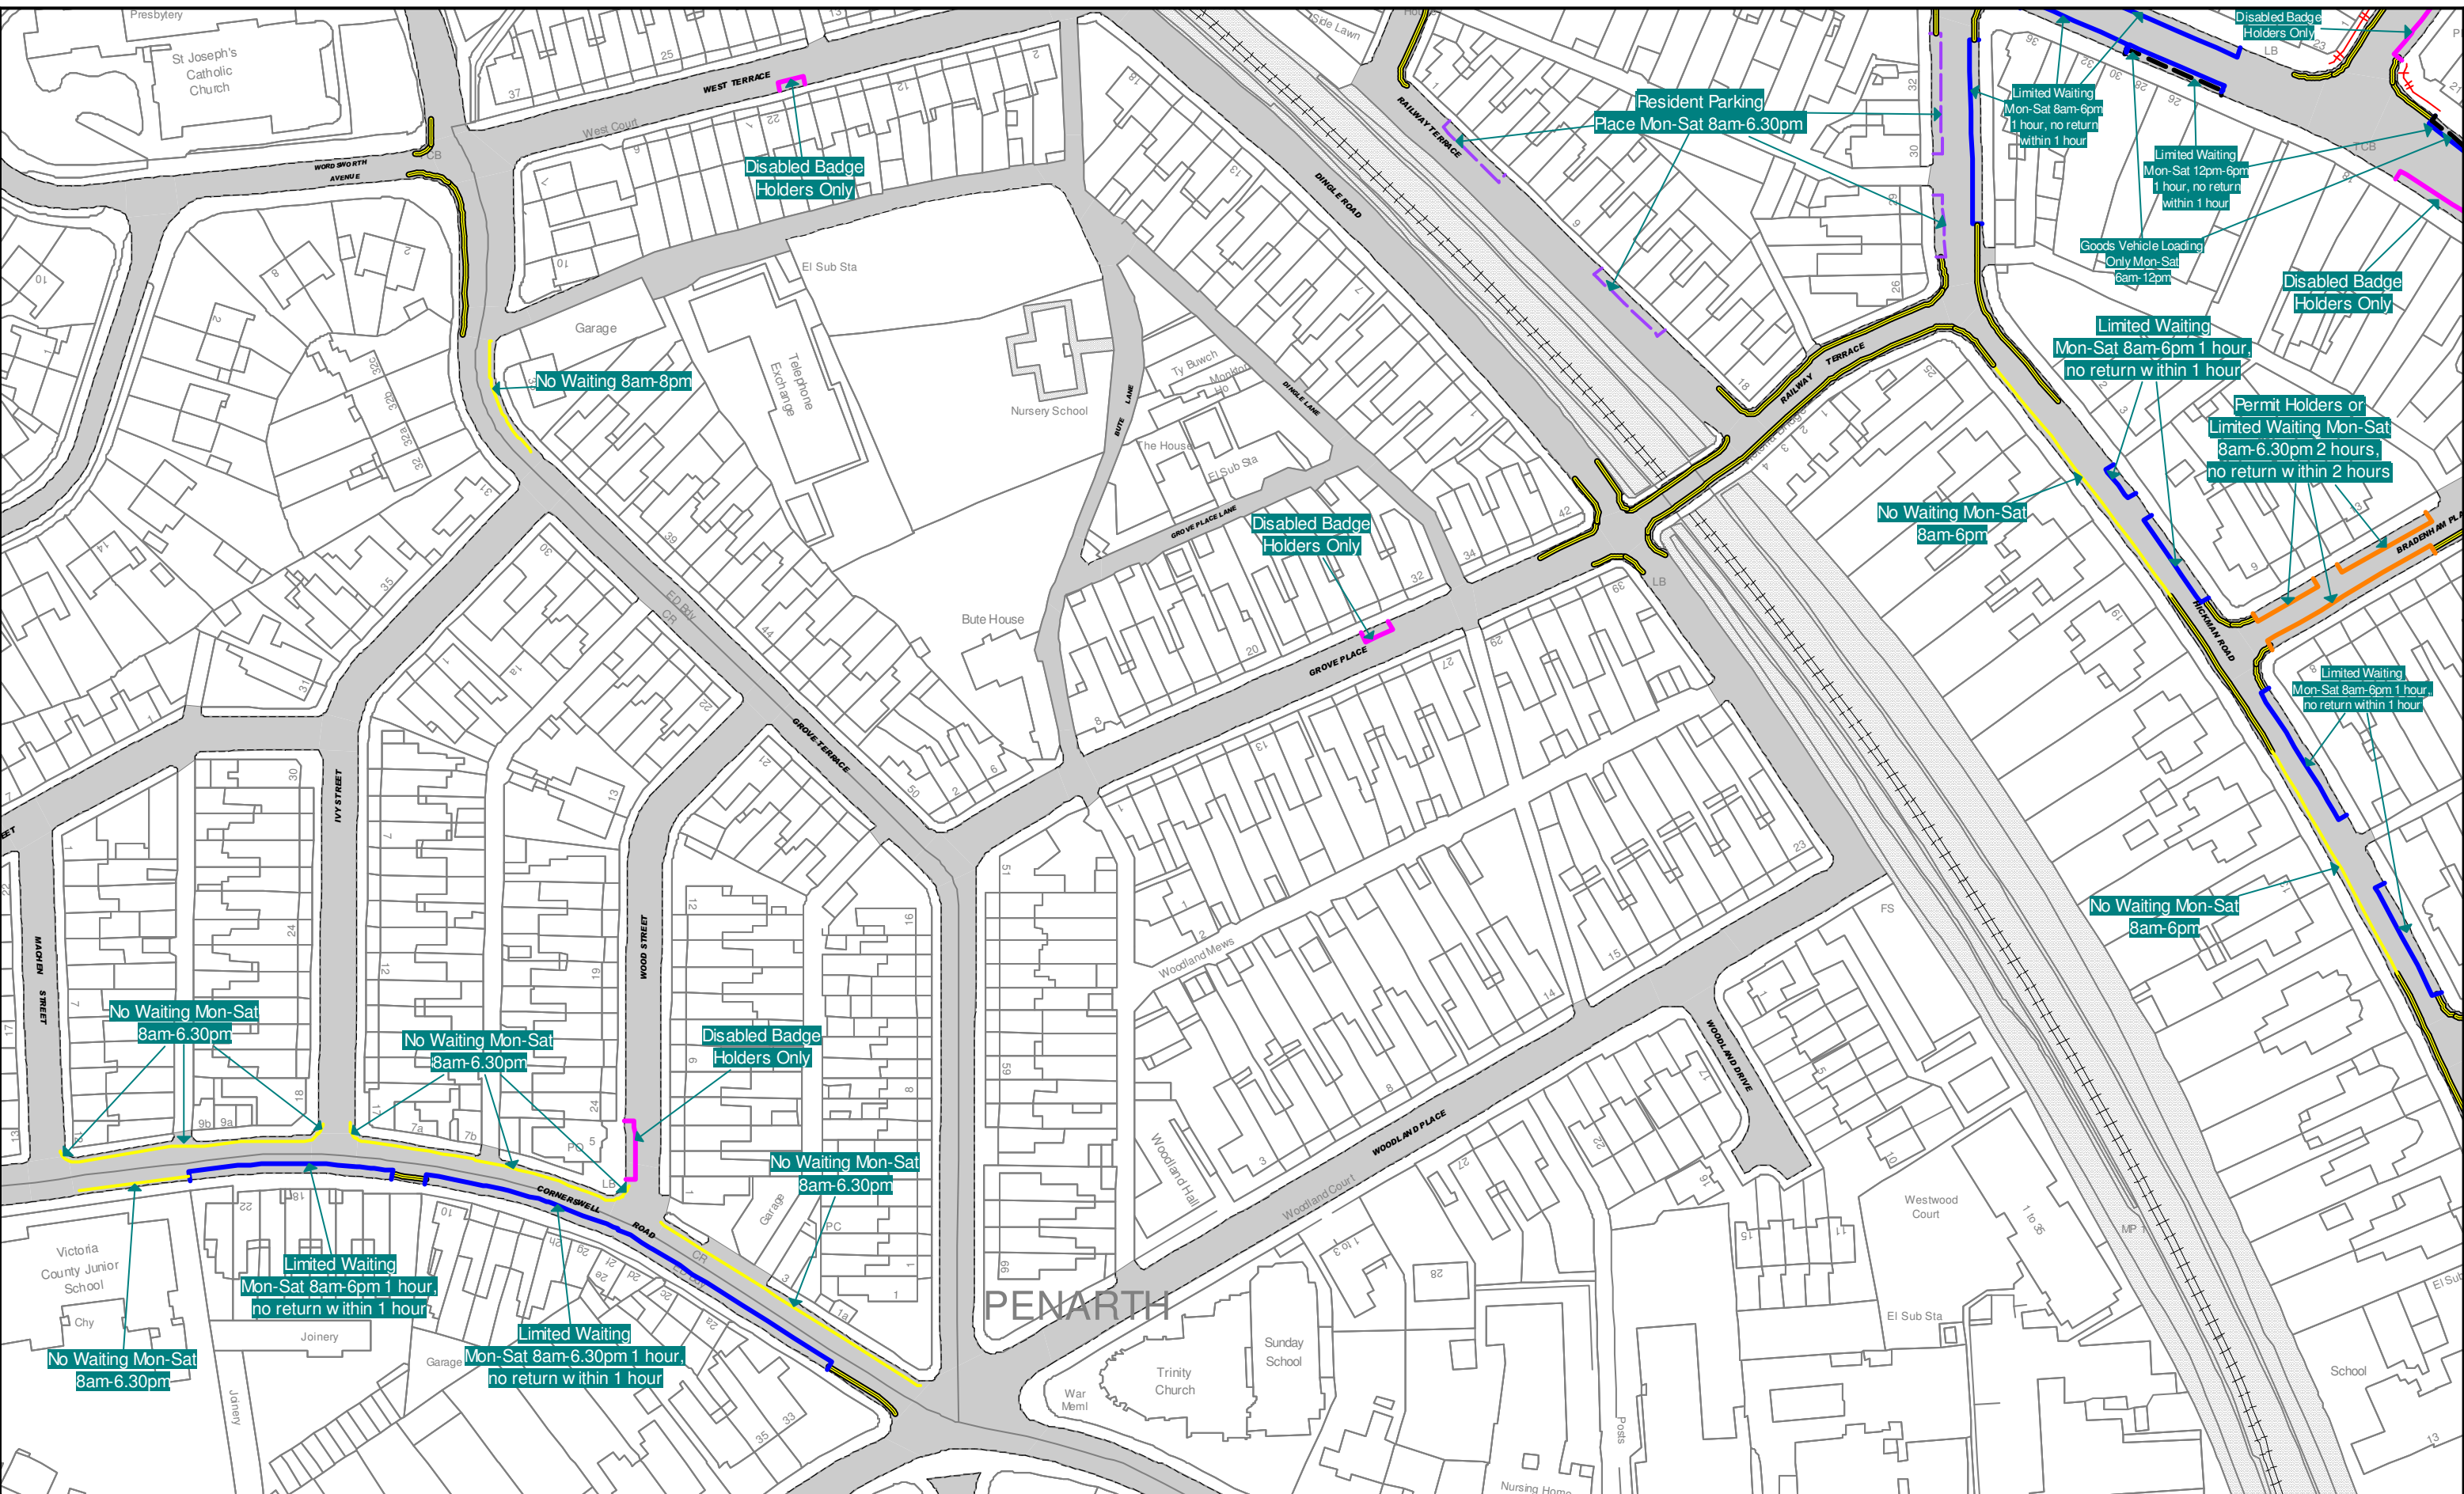

VALE of GLAMORGAN
The Vale of Glamorgan Council
The Alps
Wenvoe
CF5 6AA

Cyngor Bro Morgannwg
Yr Alpau
Gwenvo
CF5 6AA

Title: The Vale of Glamorgan Council (Prohibition and Restriction of Waiting and Loading and Parking Places) (Civil Enforcement) Order 2013

Key to TRO Restriction Types

	No Waiting At Any Time		24 Hour Clearway		Motorcycle Parking Place
	No Waiting		Limited Waiting		Loading Bay (any vehicle)
	No Loading At Any Time		Taxi Rank		Loading Bay (goods vehicle)
	No Loading		Disabled Parking Place		Police Vehicle Parking Place
	School Keep Clear		Residents Parking Place		Doctors Parking Place
			Shared Use Parking Place (Permit/LW)		Emergency Vehicles Parking Place
			Ambulance Parking Place		

W N
S E

AJ64
AK63 **AK65**
AL64

Crown copyright and database rights 2013 Ordnance Survey 100023424
Hawfrainn y Goron a hawliau cronfa ddata 2013 Arolwg Ordans 100023424
Vale of Glamorgan Council
Licence No: 100023424

SCALE	1 : 1250 @ A3
DATE	01/04/2013
MAP	Tile Ref: AK64
REVISION	1