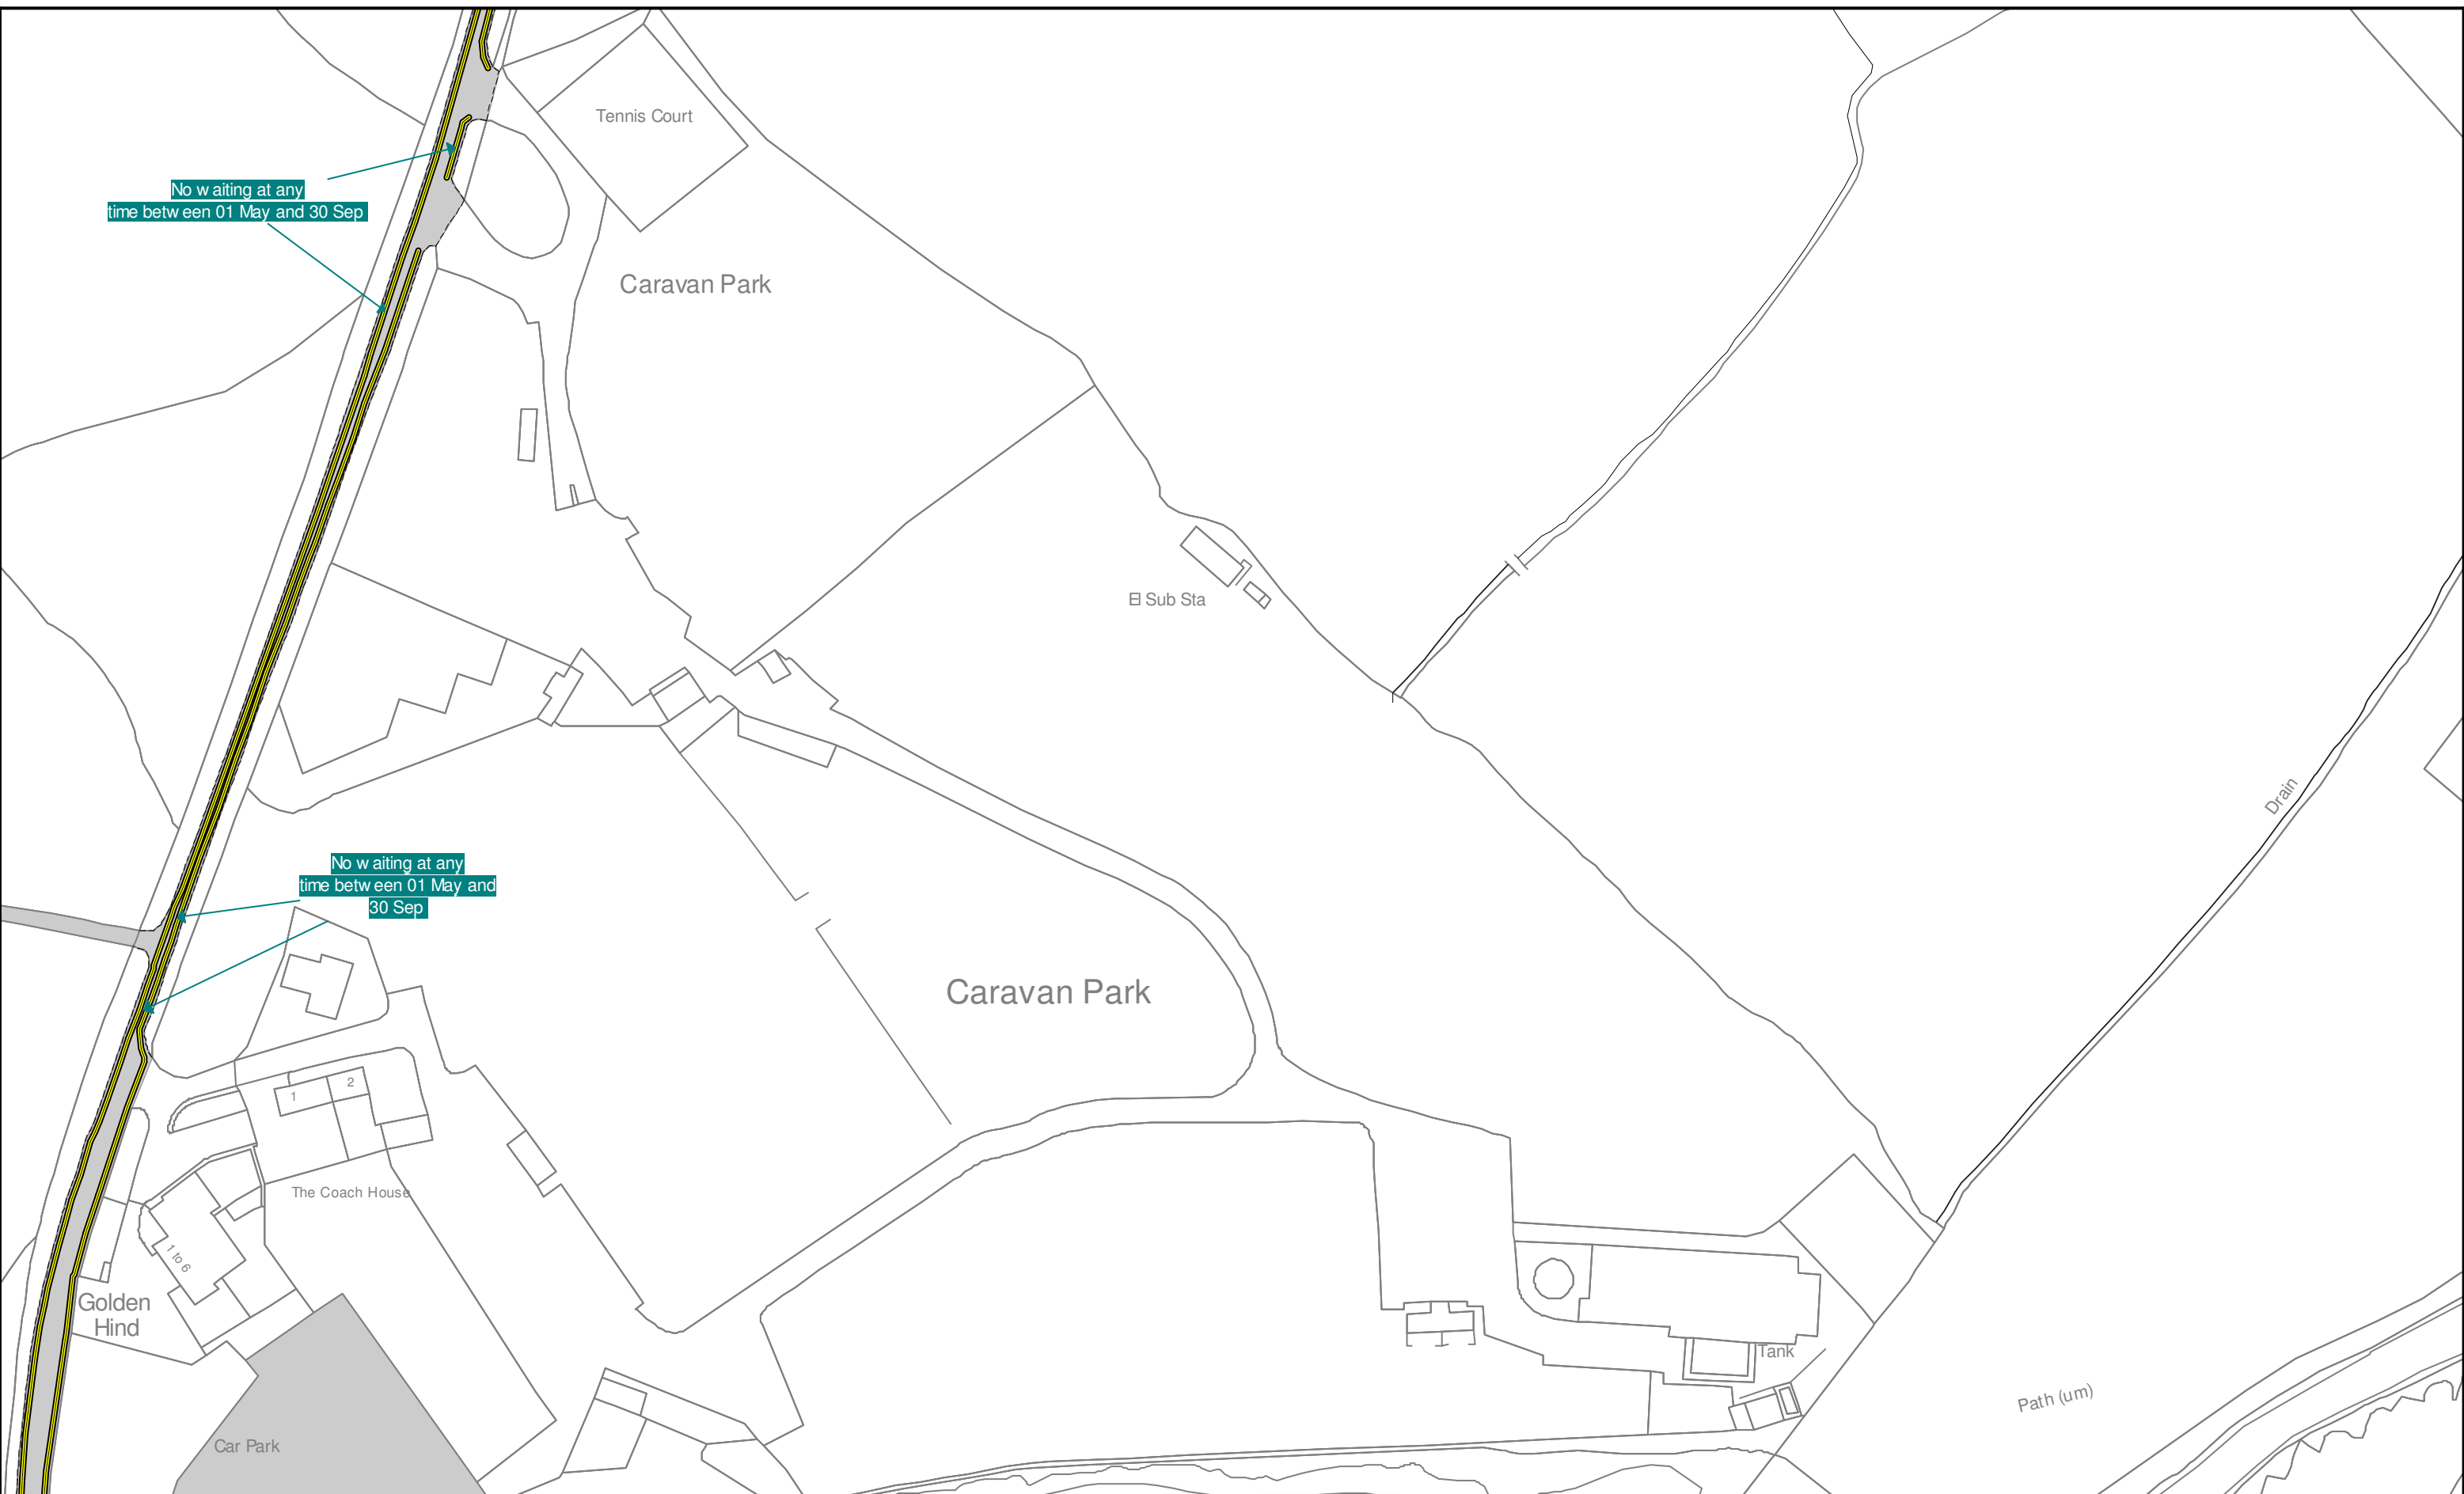

Title: The Vale of Glamorgan Council (Prohibition and Restriction of Waiting and Loading and Parking Places) (Civil Enforcement) Order 2013

Key to TRO Restriction Types			
	No Waiting At Any Time		24 Hour Clearway
	No Waiting		Limited Waiting
	No Loading At Any Time		Taxi Rank
	No Loading		Disabled Parking Place
	School Keep Clear		Residents Parking Place
			Shared Use Parking Place (Permit/LW)
			Ambulance Parking Place
			Motorcycle Parking Place
			Loading Bay (any vehicle)
			Loading Bay (goods vehicle)
			Police Vehicle Parking Place
			Doctors Parking Place
			Emergency Vehicles Parking Place

Crown copyright and database rights 2013 Ordnance Survey 100023424
Hawfrainnt y Goron a hawliau cronfa ddata 2013 Arolwg Ordnans 100023424
Vale of Glamorgan Council
Licence No: 100023424

SCALE	1 : 1250 @ A3
DATE	01/04/2013
MAP	Tile Ref: AW63
REVISION	1

The Vale of Glamorgan Council
The Alps
Wenvoe
CF5 6AA

Cyngor Bro Morgannwg
Yr Alpau
Gwentu
CF5 6AA