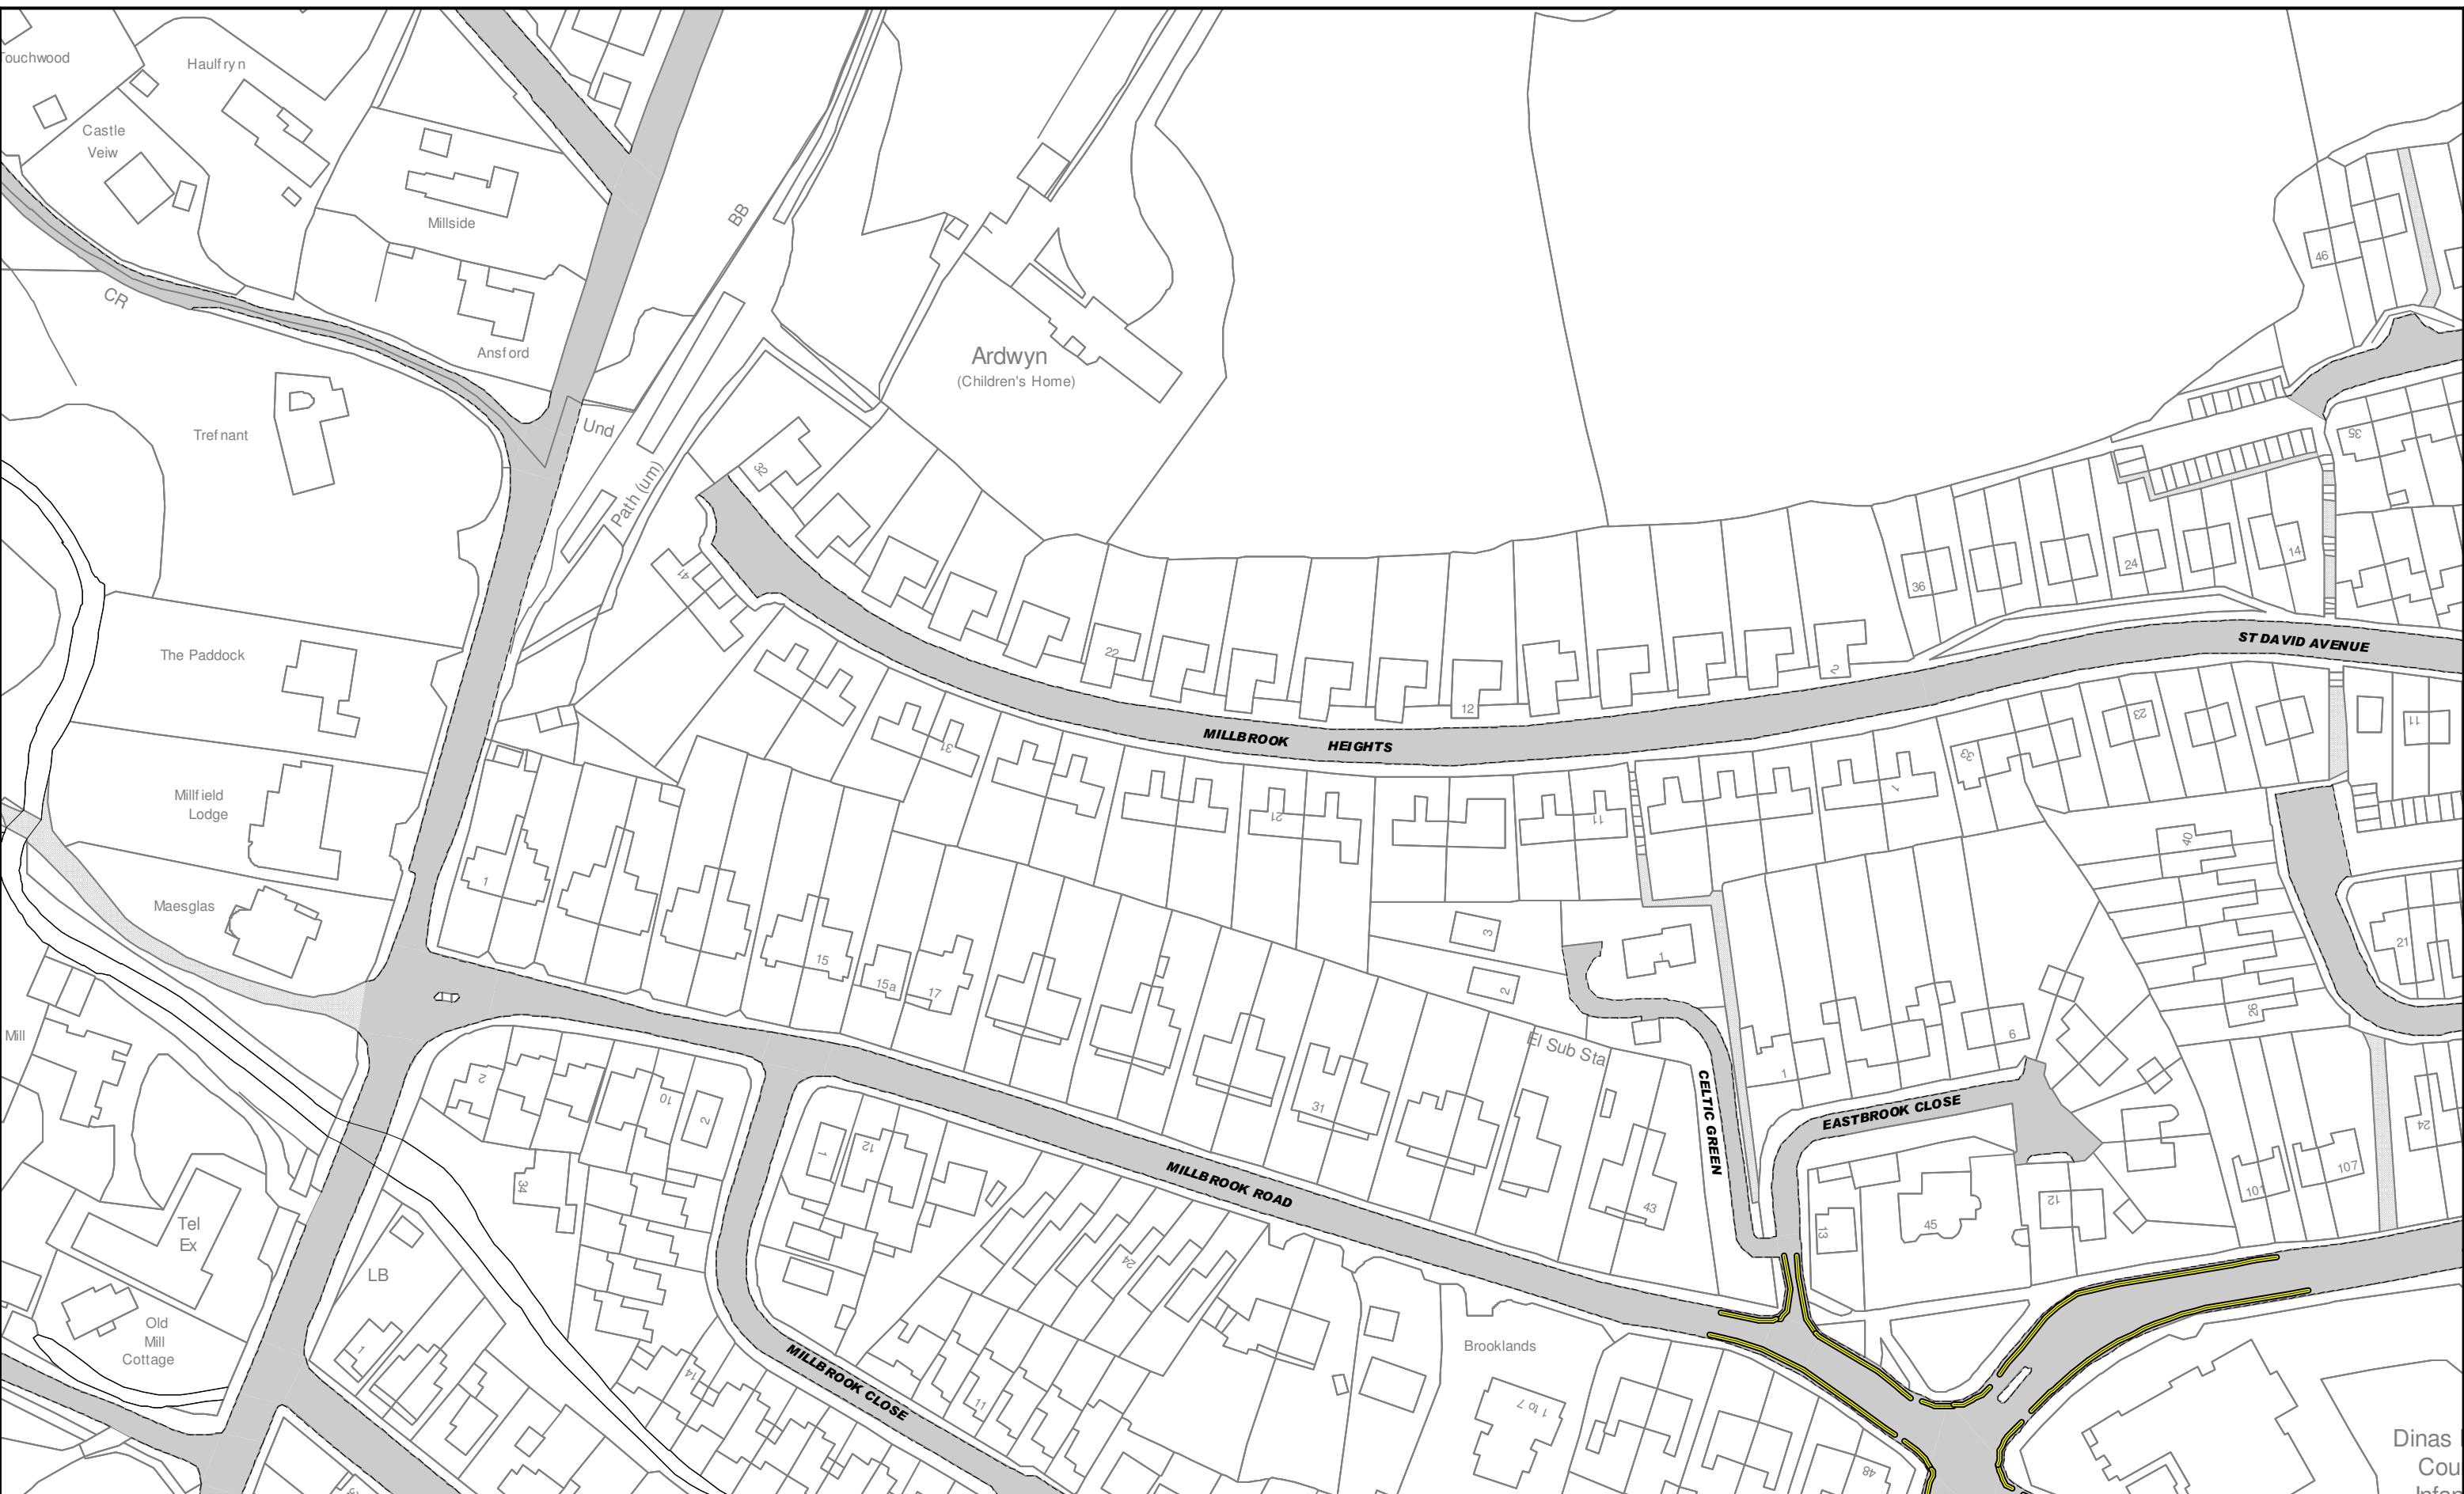

The Vale of Glamorgan Council
The Alps
Wenvoe
CF5 6AA

Cyngor Bro Morgannwg
Yr Alpu
Gwent
CF5 6AA

Title: The Vale of Glamorgan Council (Prohibition and Restriction of Waiting and Loading and Parking Places) (Civil Enforcement) Order 2013

Key to TRO Restriction Types	
	No Waiting At Any Time
	No Waiting
	No Loading At Any Time
	No Loading
	School Keep Clear
	24 Hour Clearway
	Limited Waiting
	Taxi Rank
	Disabled Parking Place
	Residents Parking Place
	Shared Use Parking Place (Permit/LW)
	Ambulance Parking Place
	Motorcycle Parking Place
	Loading Bay (any vehicle)
	Loading Bay (goods vehicle)
	Police Vehicle Parking Place
	Doctors Parking Place
	Emergency Vehicles Parking Place

AK60

AL59

Crown copyright and database rights 2013 Ordnance Survey 100023424
Hawfaint y Goron a hawliau cronfa ddata 2013 Arolwg Ordnans 100023424
Vale of Glamorgan Council
Licence No: 100023424

SCALE	1 : 1250 @ A3
DATE	01/04/2013
MAP	Tile Ref: AK59
REVISION	1