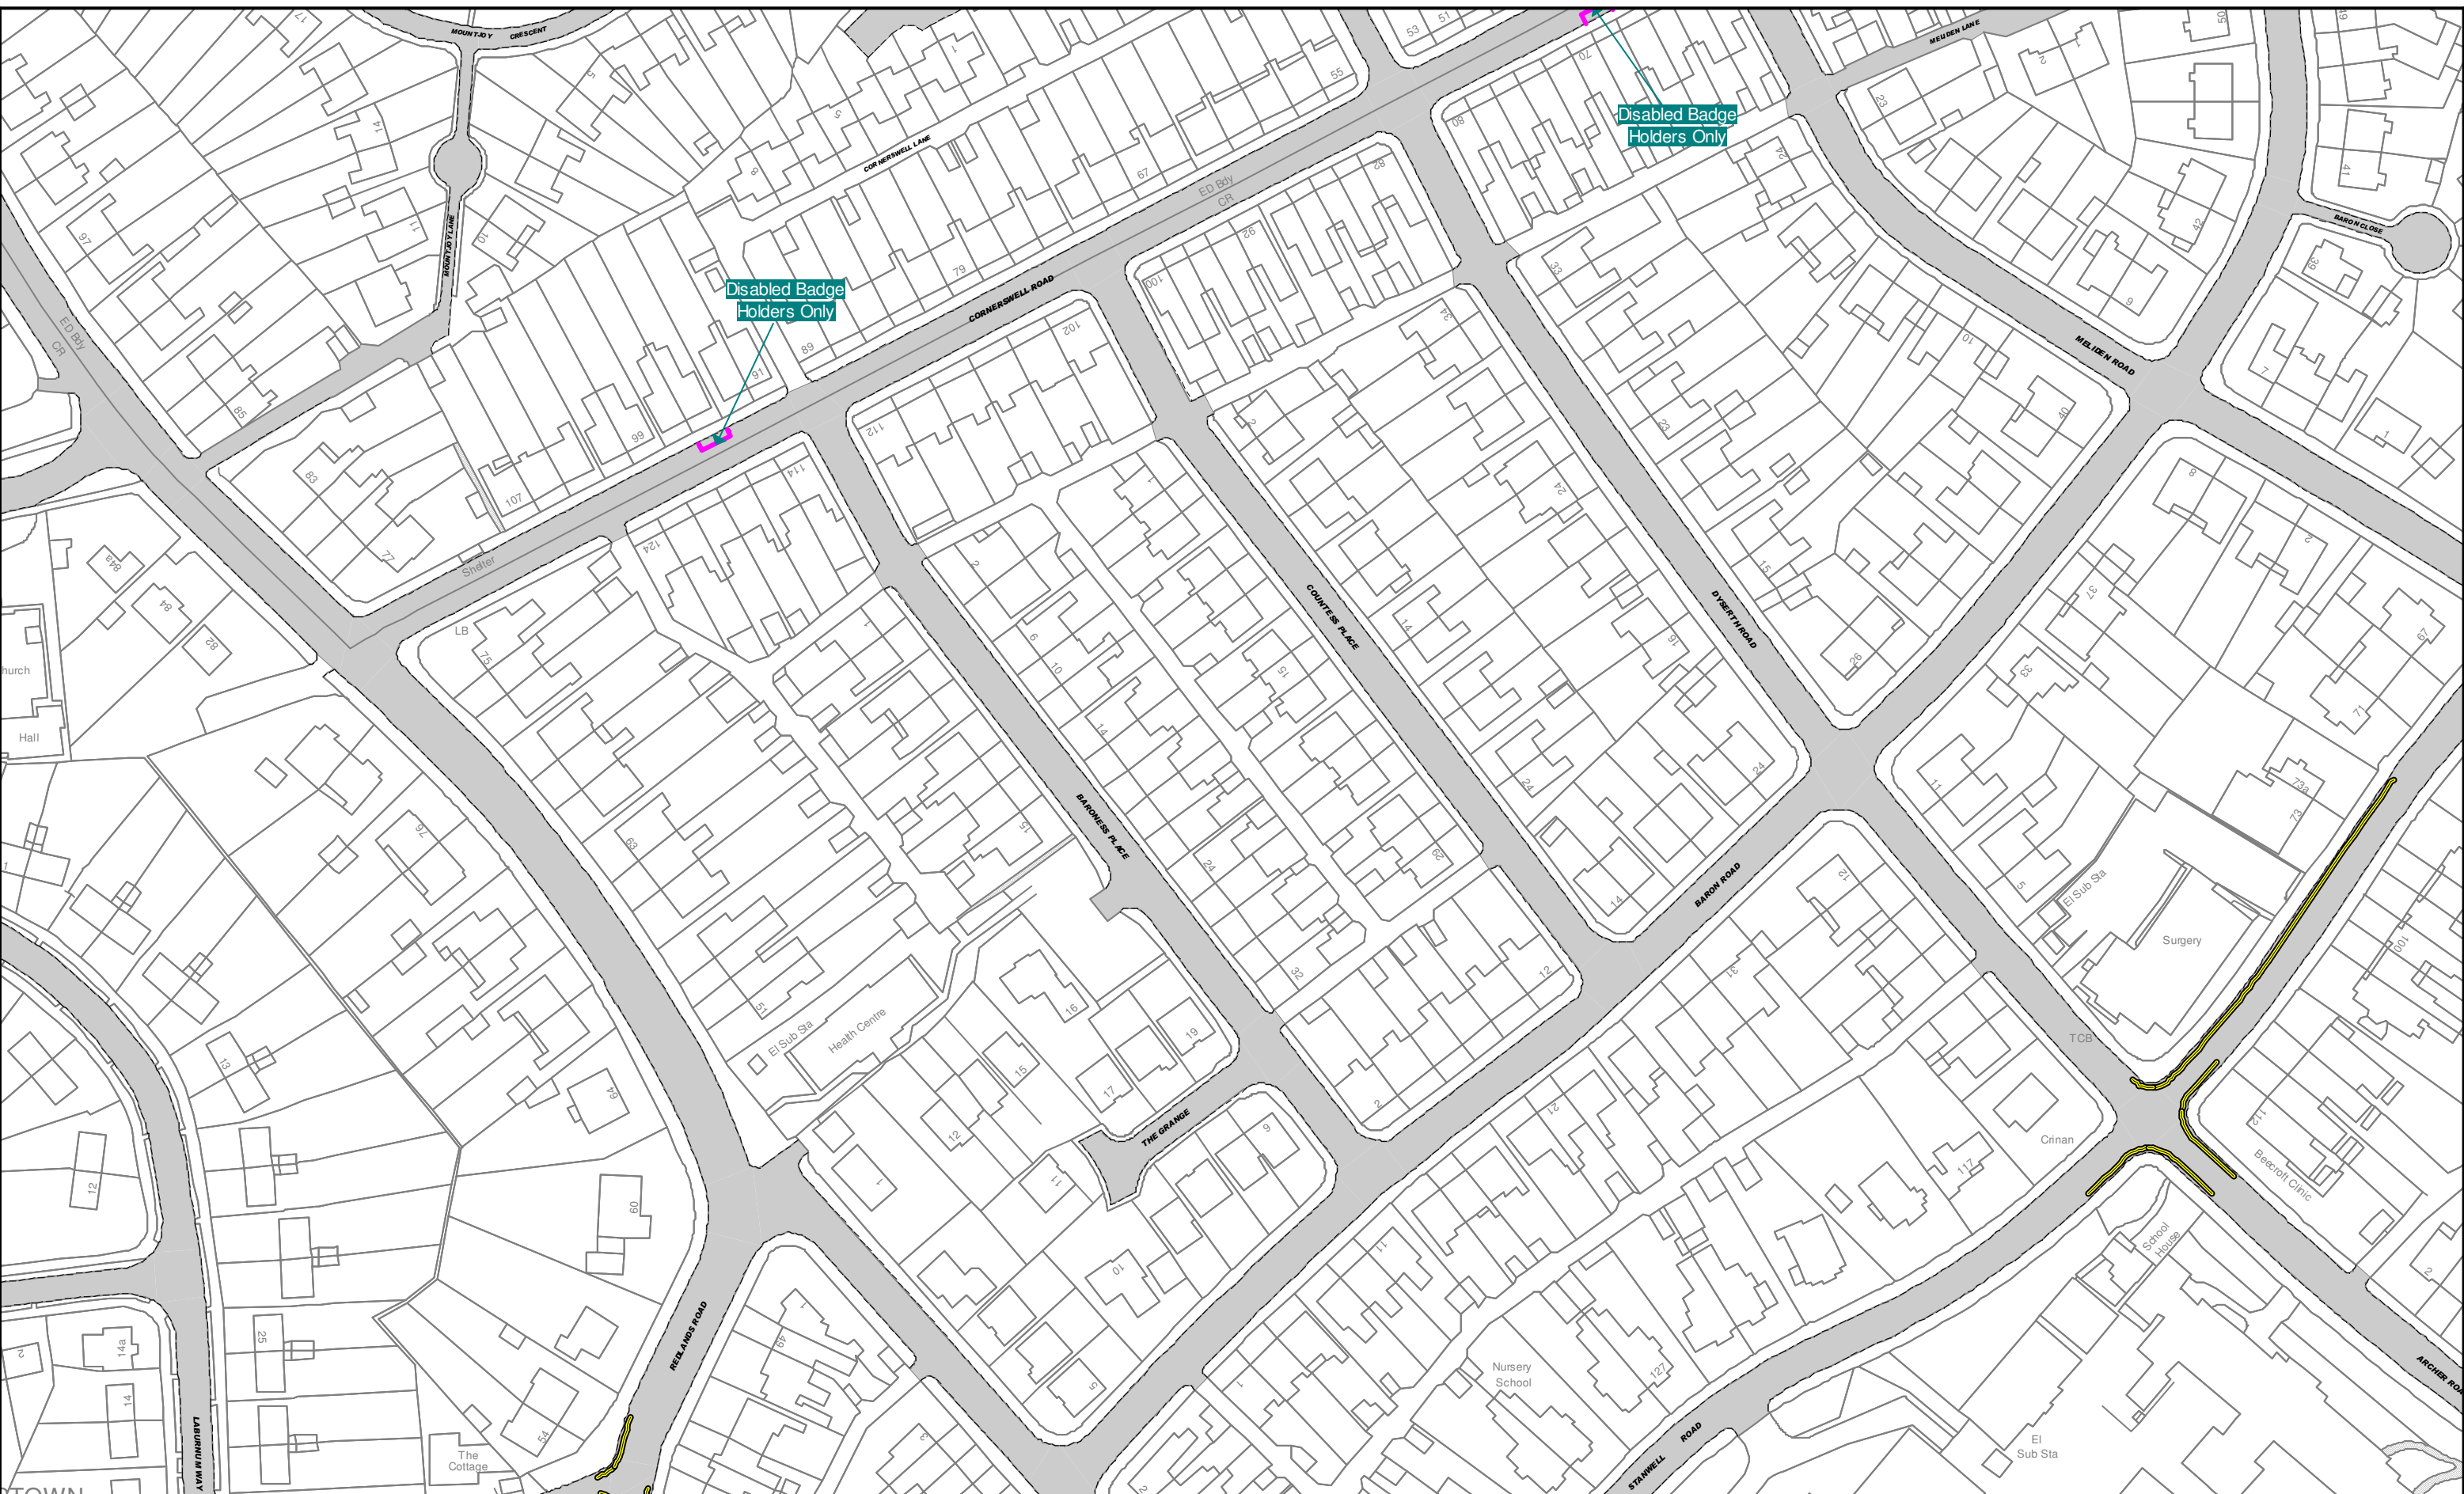

Title: The Vale of Glamorgan Council (Prohibition and Restriction of Waiting and Loading and Parking Places) (Civil Enforcement) Order 2013

Key to TRO Restriction Types	
	No Waiting At Any Time
	No Waiting
	No Loading At Any Time
	No Loading
	School Keep Clear
	24 Hour Clearway
	Limited Waiting
	Taxi Rank
	Disabled Parking Place
	Residents Parking Place
	Shared Use Parking Place (Permit/LW)
	Ambulance Parking Place
	Motorcycle Parking Place
	Loading Bay (any vehicle)
	Loading Bay (goods vehicle)
	Police Vehicle Parking Place
	Doctors Parking Place
	Emergency Vehicles Parking Place

Crown copyright and database rights 2013 Ordnance Survey 100023424
Hawfrait y Goron a hawliau cronfa ddata 2013 Arolwg Ordnans 100023424
Vale of Glamorgan Council
Licence No: 100023424

SCALE	1 : 1250 @ A3
DATE	01/04/2013
MAP	Tile Ref: AL63
REVISION	1

The Vale of Glamorgan Council
The Alps
Wenvoe
CF5 6AA
Cyngor Bro Morgannwg
Yr Alpau
Gwent
CF5 6AA