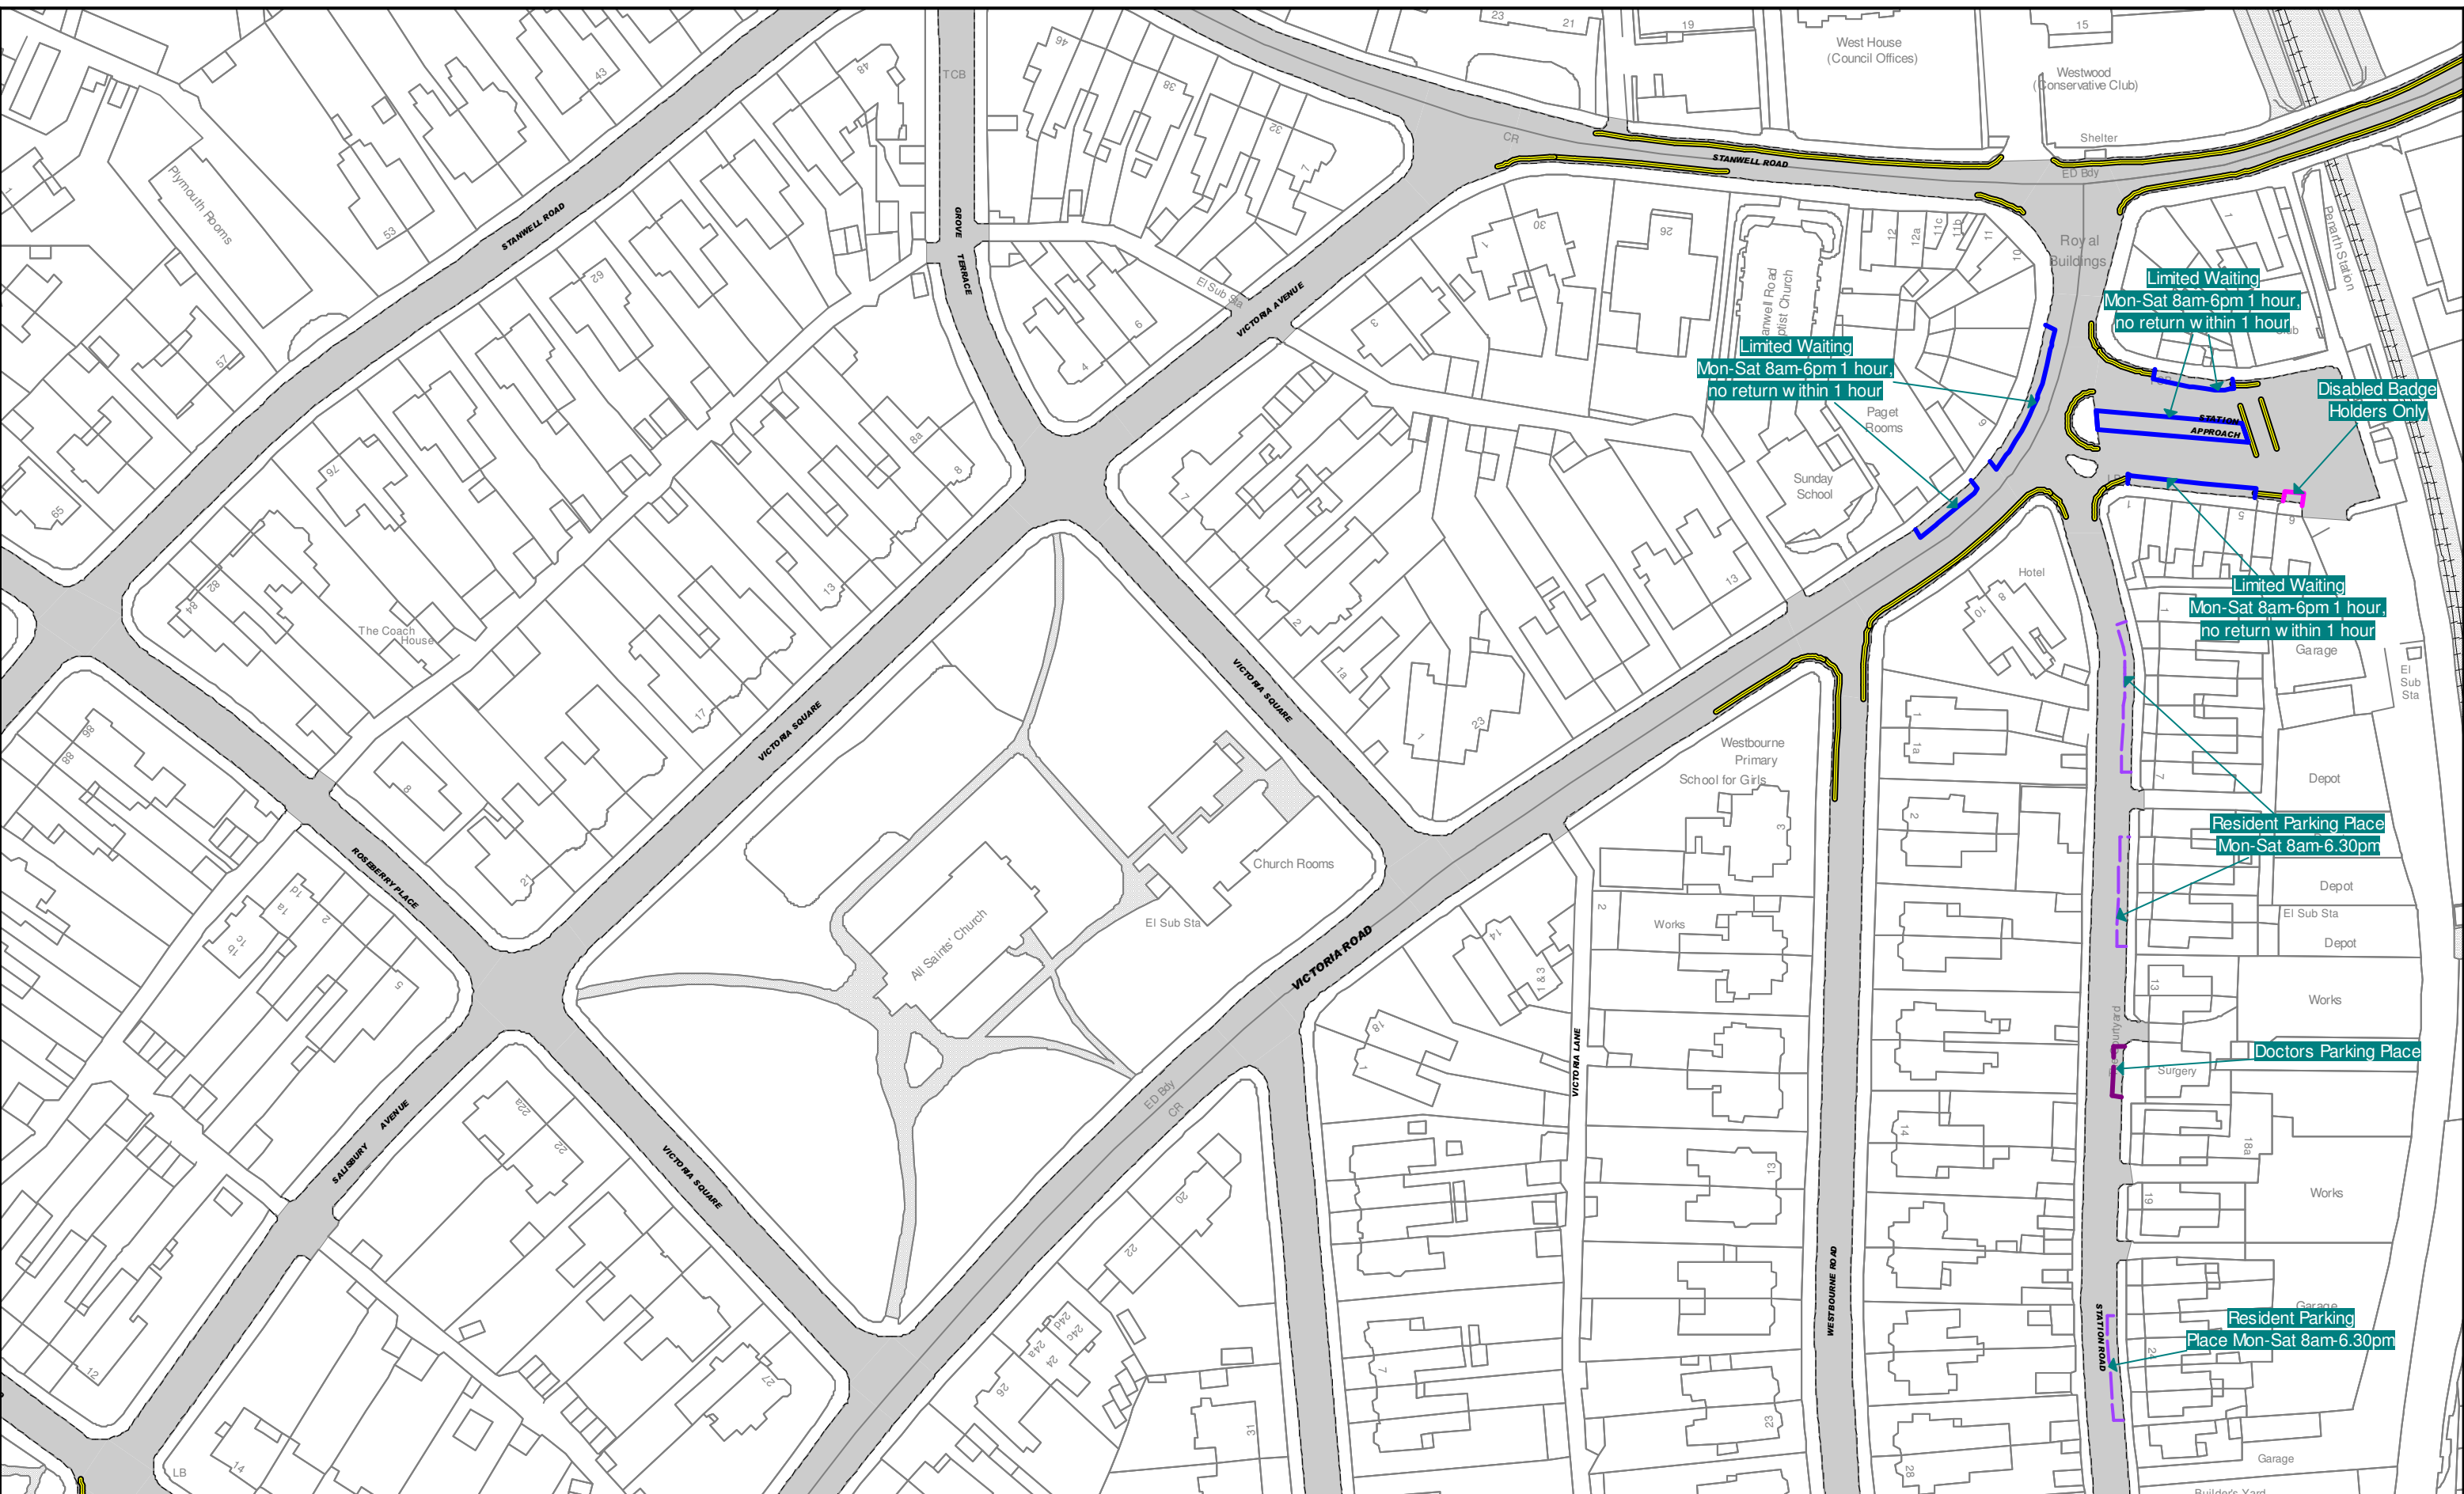

Title: The Vale of Glamorgan Council (Prohibition and Restriction of Waiting and Loading and Parking Places) (Civil Enforcement) Order 2013

Key to TRO Restriction Types	
	No Waiting At Any Time
	No Waiting
	No Loading At Any Time
	No Loading
	School Keep Clear
	24 Hour Clearway
	Limited Waiting
	Taxi Rank
	Disabled Parking Place
	Residents Parking Place
	Shared Use Parking Place (Permit/LW)
	Ambulance Parking Place
	Motorcycle Parking Place
	Loading Bay (any vehicle)
	Loading Bay (goods vehicle)
	Police Vehicle Parking Place
	Doctors Parking Place
	Emergency Vehicles Parking Place

Crown copyright and database rights 2013 Ordnance Survey 100023424
Hawfrant y Goron a hawliau cronfa ddata 2013 Arolwg Ordnans 100023424
Vale of Glamorgan Council
Licence No: 100023424

The Vale of Glamorgan Council
The Alps
Wenvoe
CF5 6AA

Cyngor Bro Morgannwg
Yr Alpau
Gwenvo
CF5 6AA

SCALE	1 : 1250 @ A3
DATE	01/04/2013
MAP	Tile Ref: AL64
REVISION	1