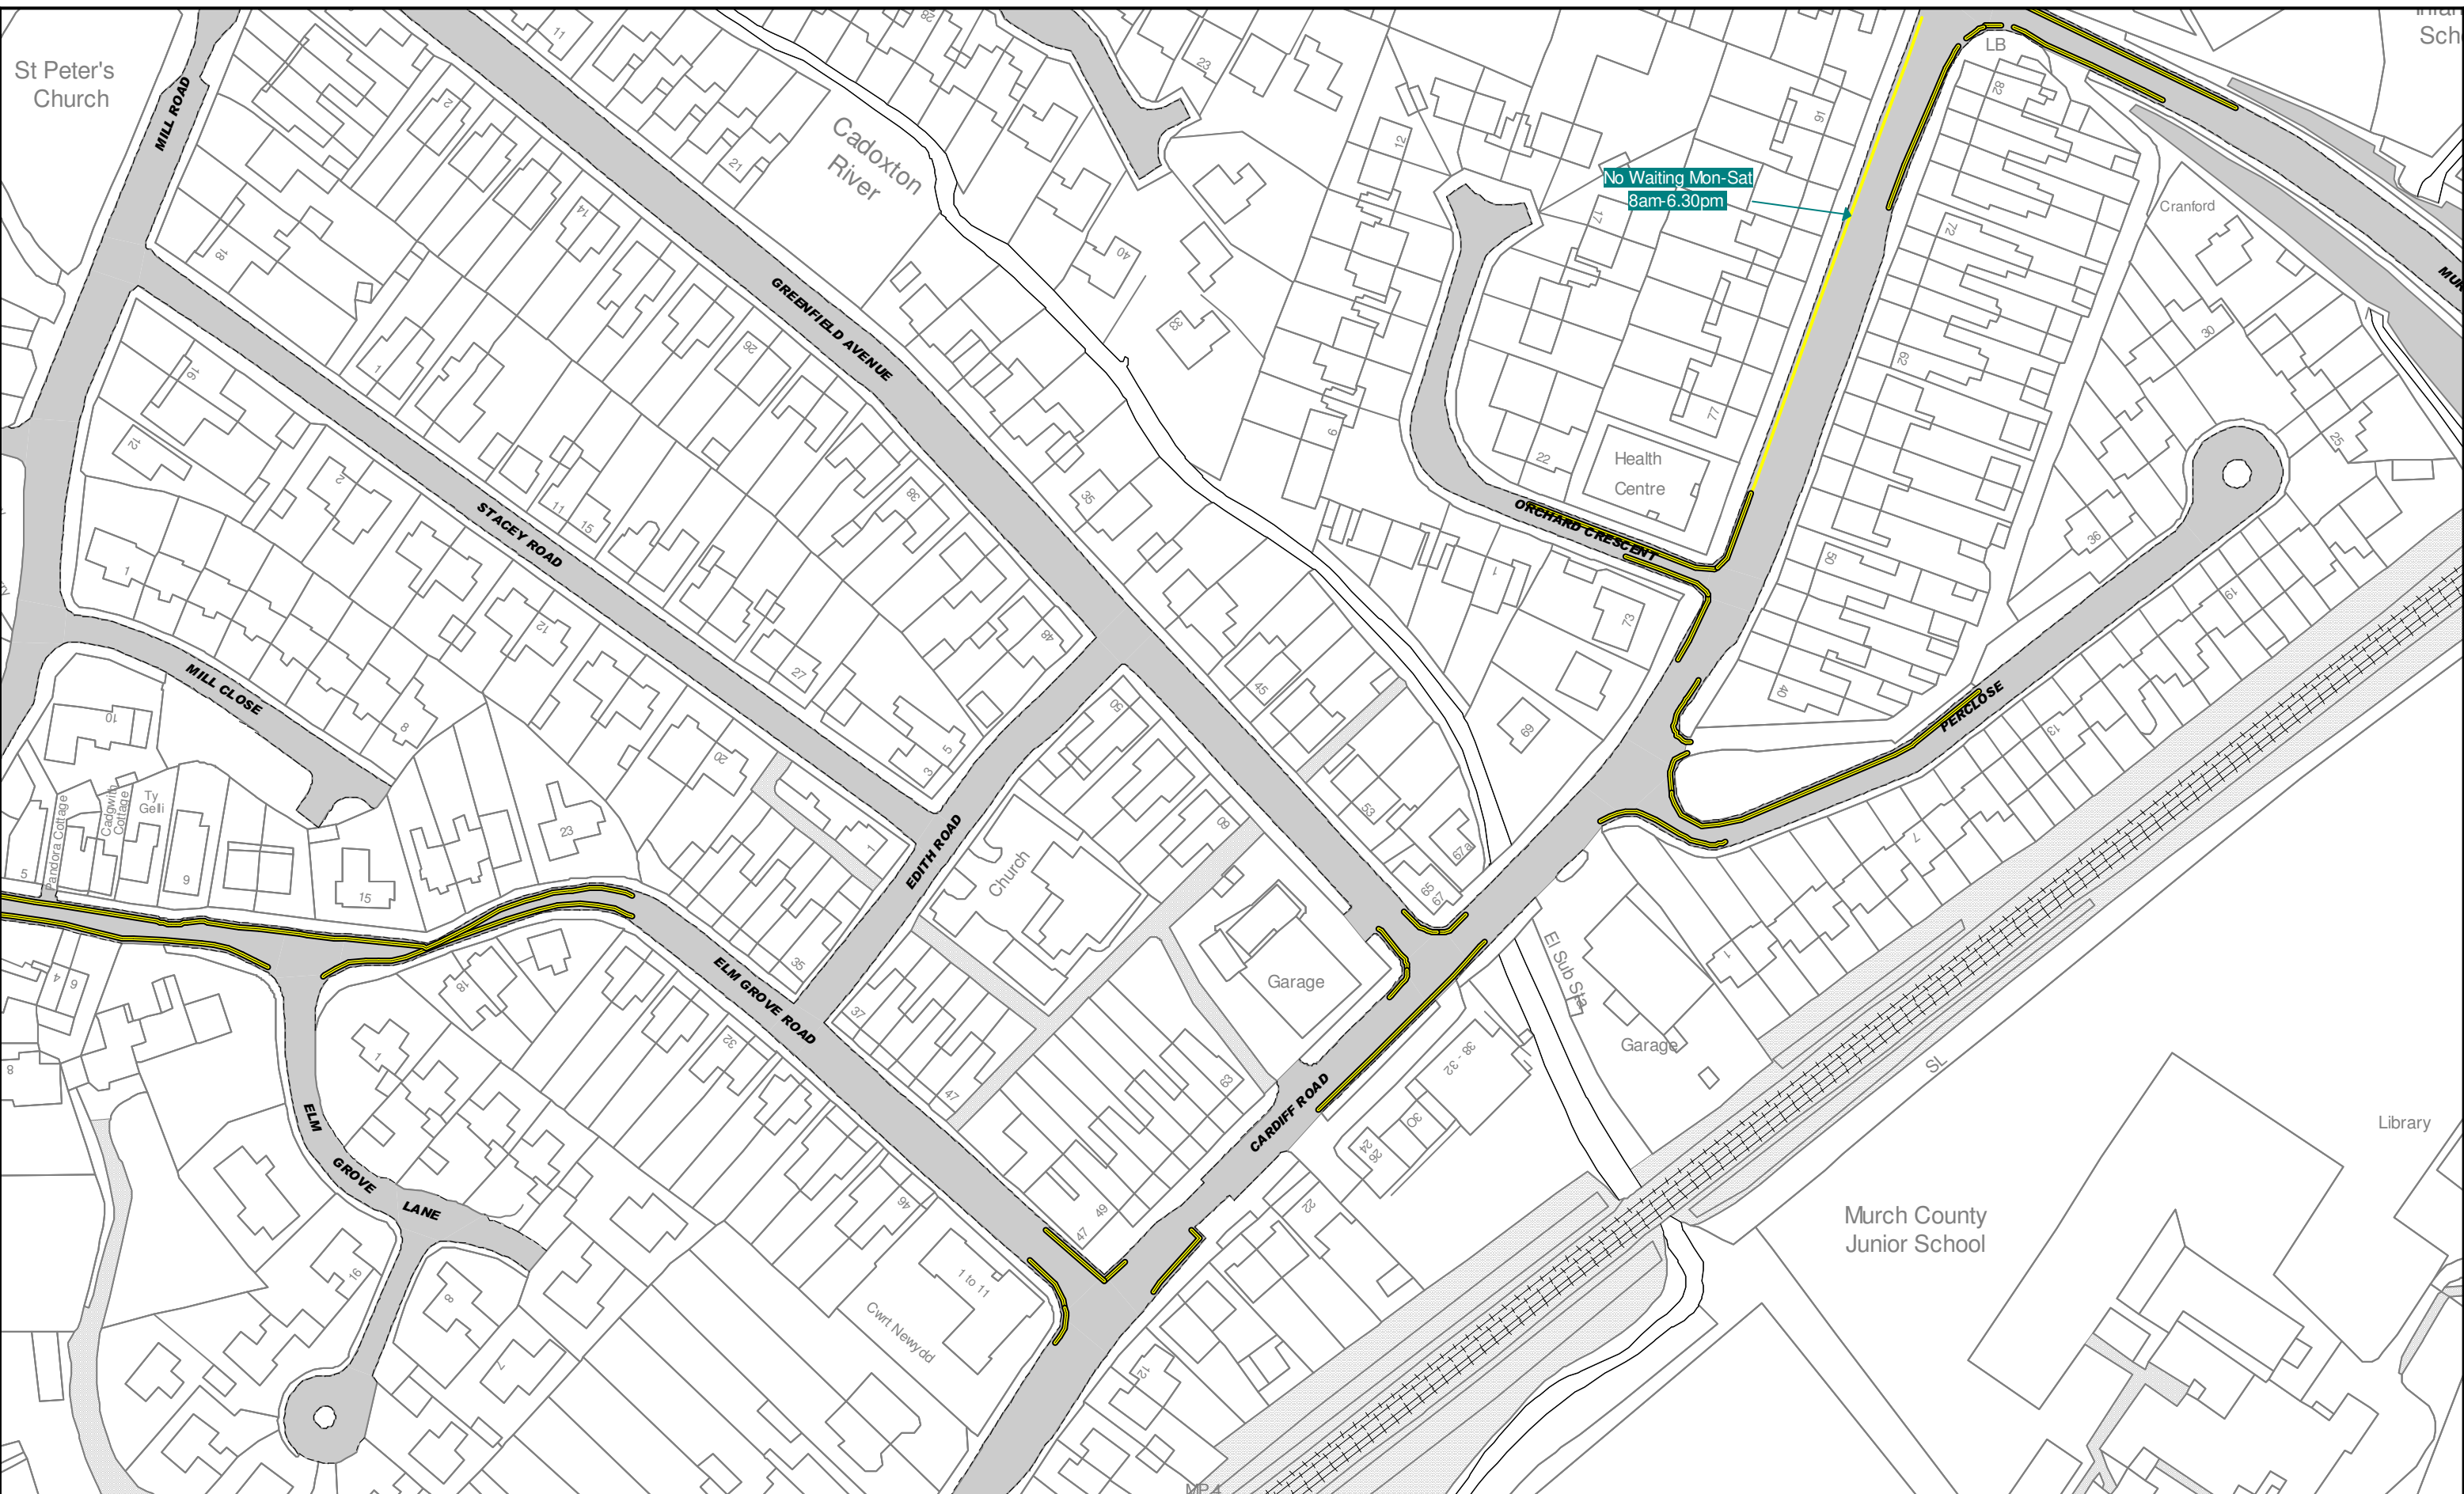

VALE of GLAMORGAN
The Vale of Glamorgan Council
The Alps
Wenvoe
CF5 6AA

Cyngor Bro Morgannwg
Yr Alpau
Gwentu
CF5 6AA

Title: The Vale of Glamorgan Council (Prohibition and Restriction of Waiting and Loading and Parking Places) (Civil Enforcement) Order 2013

Key to TRO Restriction Types	
	No Waiting At Any Time
	No Waiting
	No Loading At Any Time
	No Loading
	School Keep Clear
	24 Hour Clearway
	Limited Waiting
	Taxi Rank
	Disabled Parking Place
	Residents Parking Place
	Shared Use Parking Place (Permit/LW)
	Ambulance Parking Place
	Motorcycle Parking Place
	Loading Bay (any vehicle)
	Loading Bay (goods vehicle)
	Police Vehicle Parking Place
	Doctors Parking Place
	Emergency Vehicles Parking Place

W N E S

AK59
AL58 **AL60**

Crown copyright and database rights 2013 Ordnance Survey 100023424
Hawfaint y Goron a hawliau cronfa ddata 2013 Arolwg Ordans 100023424
Vale of Glamorgan Council
Licence No: 100023424

SCALE	1 : 1250 @ A3
DATE	01/04/2013
MAP	Tile Ref: AL59
REVISION	1