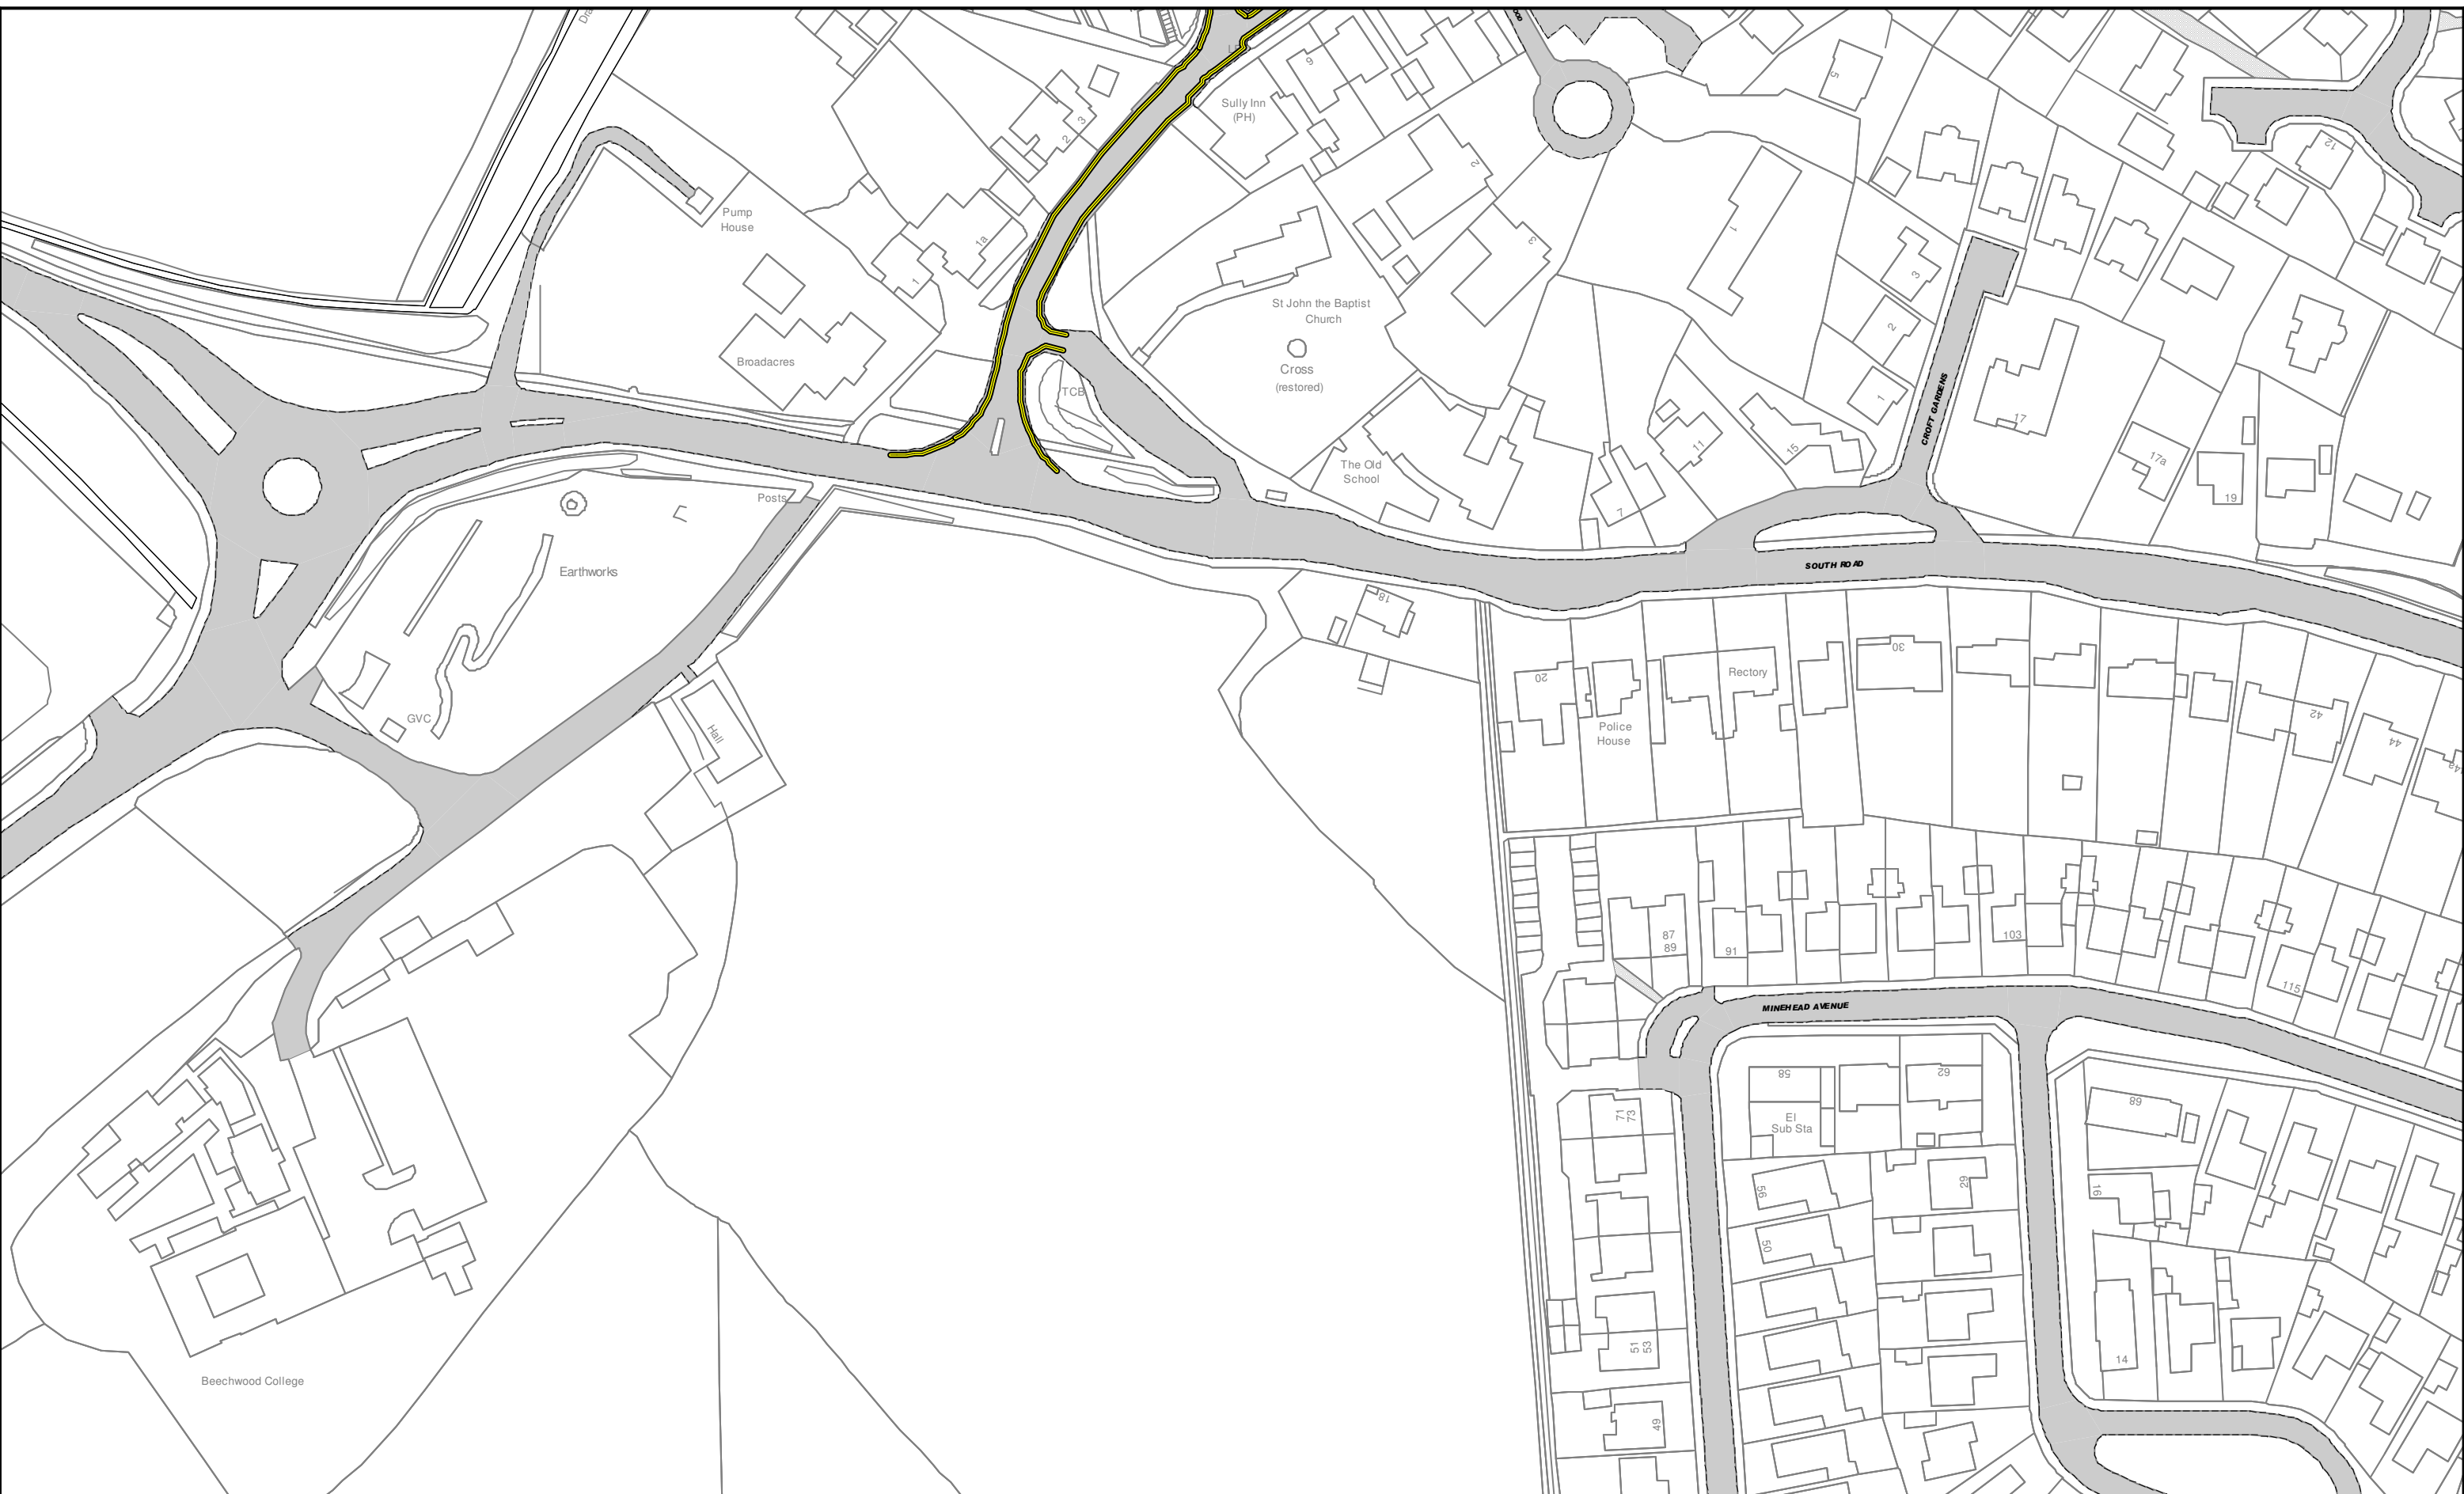

Title: The Vale of Glamorgan Council (Prohibition and Restriction of Waiting and Loading and Parking Places) (Civil Enforcement) Order 2013

Key to TRO Restriction Types	
	No Waiting At Any Time
	No Waiting
	No Loading At Any Time
	No Loading
	School Keep Clear
	24 Hour Clearway
	Limited Waiting
	Taxi Rank
	Disabled Parking Place
	Residents Parking Place
	Shared Use Parking Place (Permit/LW)
	Ambulance Parking Place
	Motorcycle Parking Place
	Loading Bay (any vehicle)
	Loading Bay (goods vehicle)
	Police Vehicle Parking Place
	Doctors Parking Place
	Emergency Vehicles Parking Place

Crown copyright and database rights 2013 Ordnance Survey 100023424
Hawfrainf y Goron a hawliau cronfa ddata 2013 Arolwg Ordans 100023424
Vale of Glamorgan Council
Licence No: 100023424

SCALE	1 : 1250 @ A3
DATE	01/04/2013
MAP	Tile Ref: AV58
REVISION	1

The Vale of Glamorgan Council
The Alps
Wenvoe
CF5 6AA

Cyngor Bro Morgannwg
Yr Alpau
Gwentu
CF5 6AA