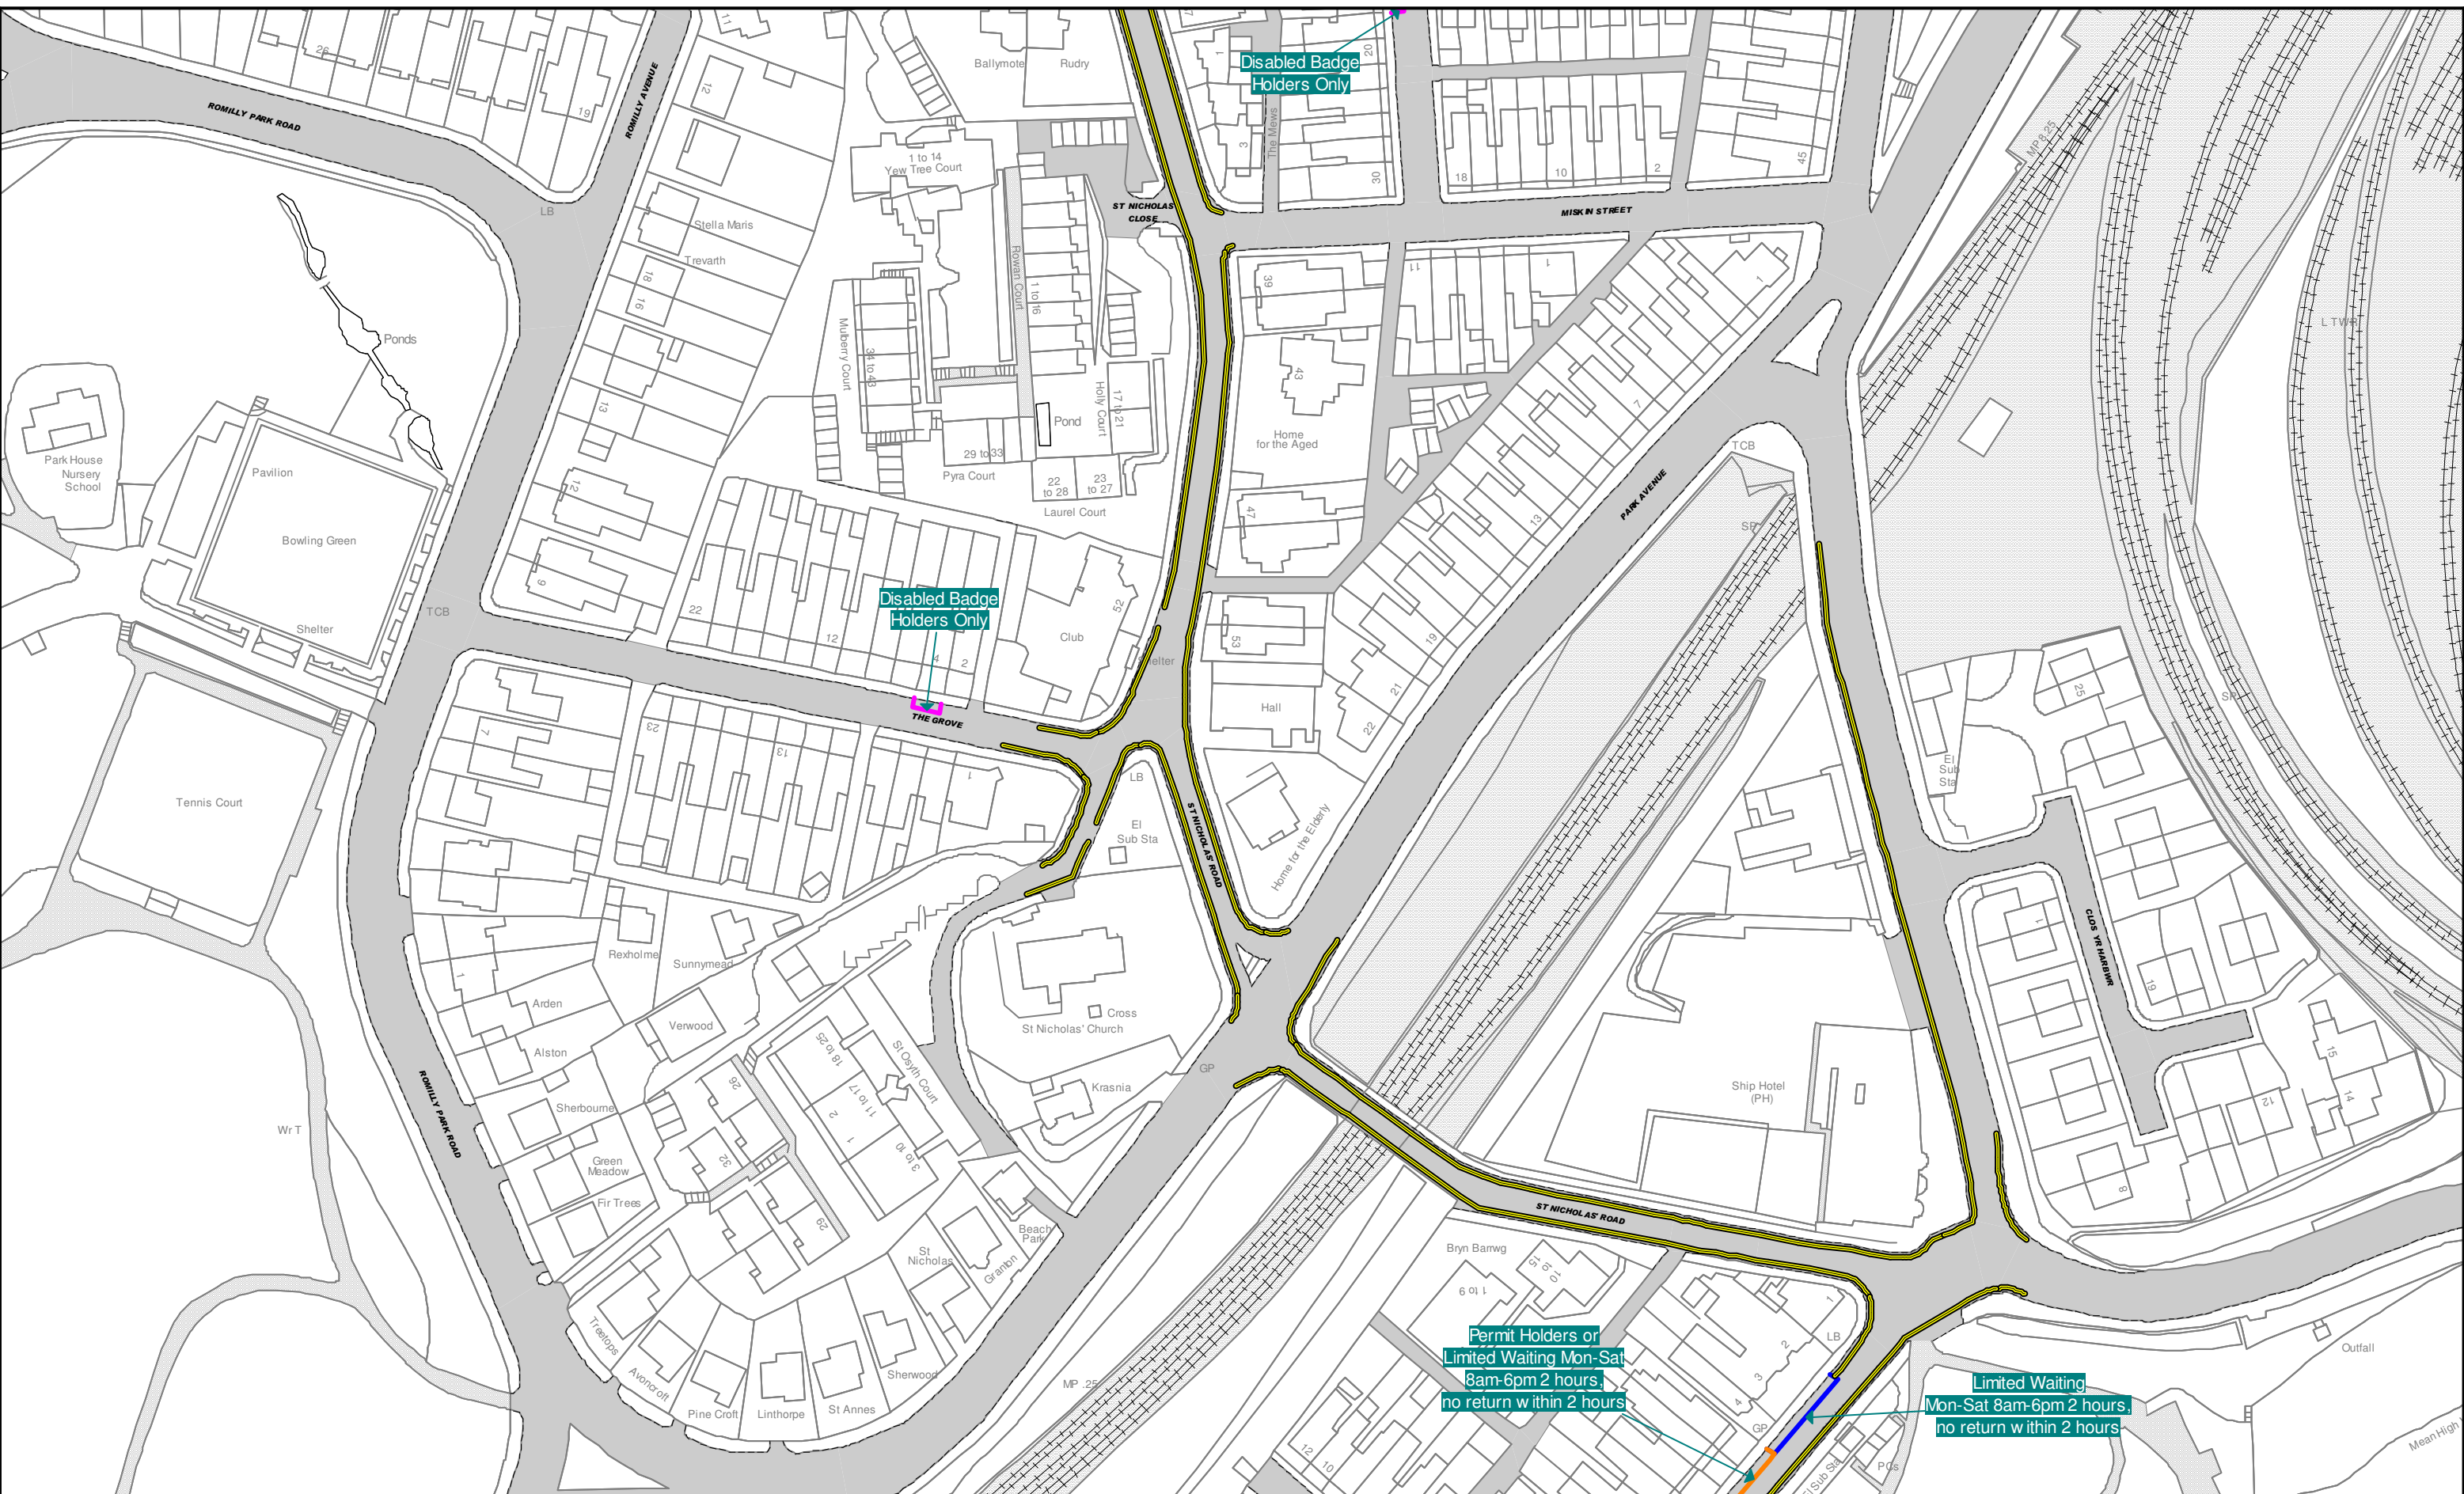

<b>SCALE</b>	1 : 1250 @ A3
<b>DATE</b>	01/04/2013
<b>MAP</b>	Tile Ref: AZ48
<b>REVISION</b>	1

**Title: The Vale of Glamorgan Council (Prohibition and Restriction of Waiting and Loading and Parking Places) (Civil Enforcement) Order 2013**