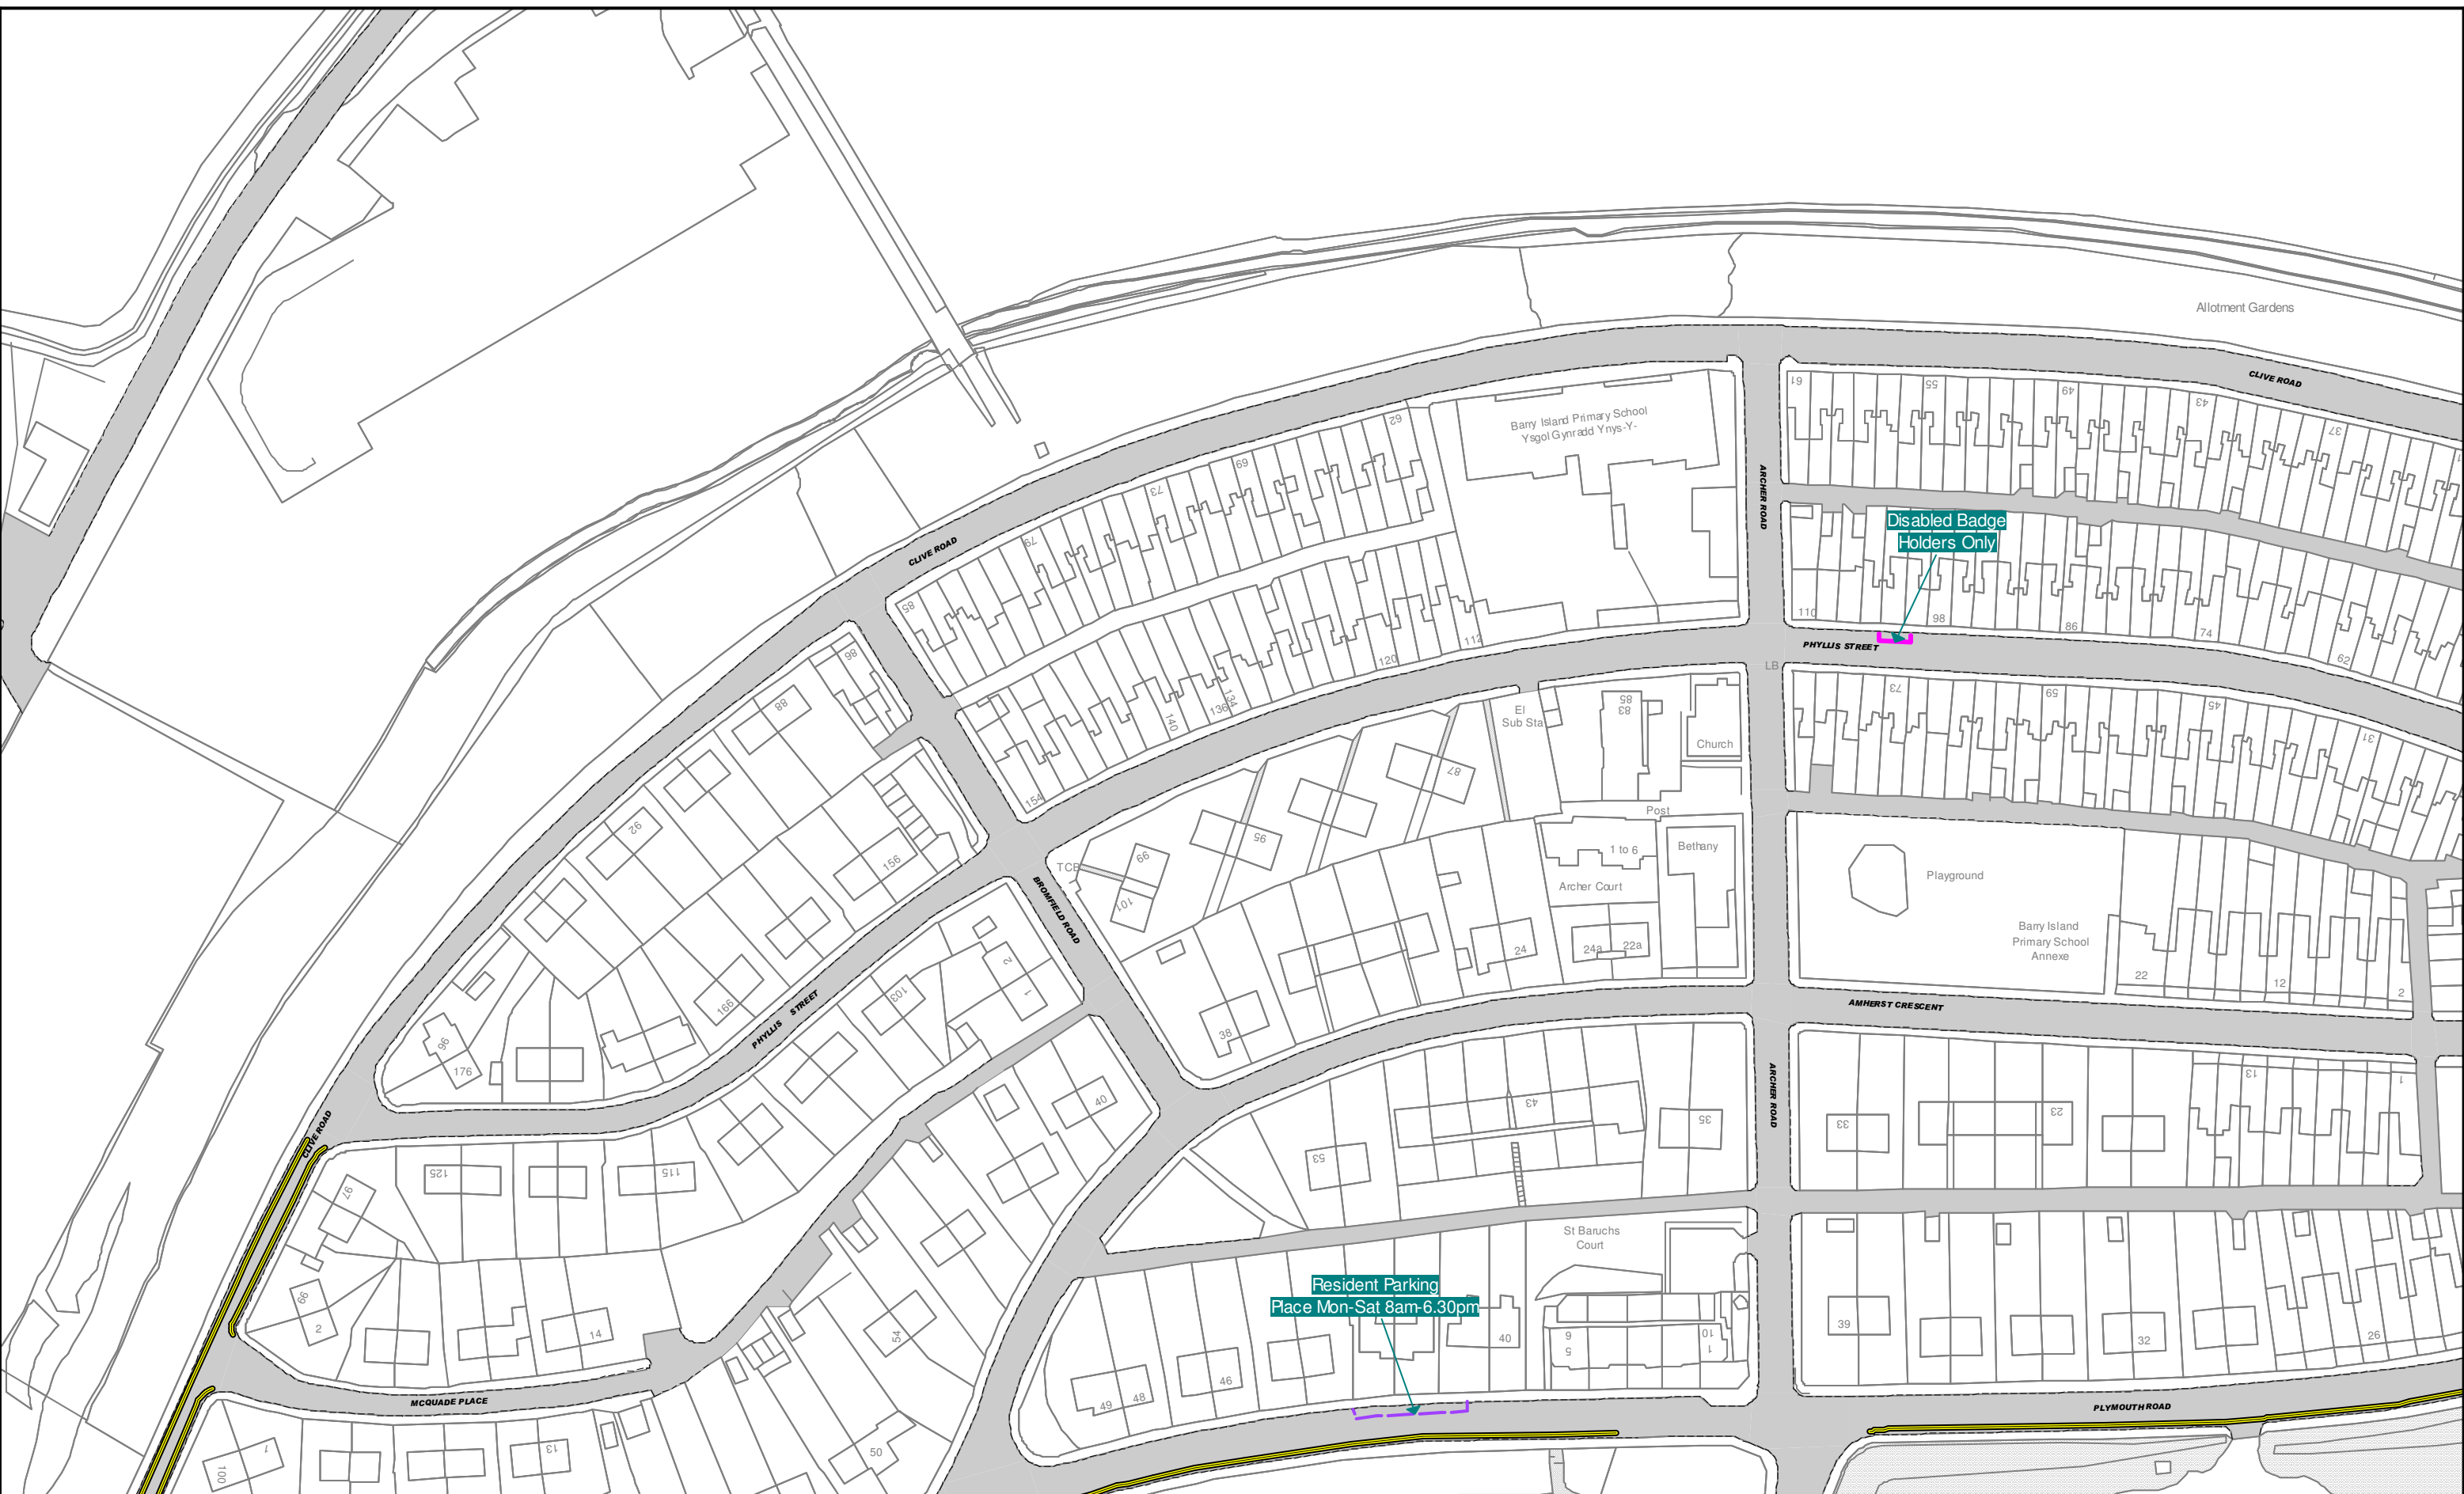

Title: The Vale of Glamorgan Council (Prohibition and Restriction of Waiting and Loading and Parking Places) (Civil Enforcement) Order 2013

Key to TRO Restriction Types	
	No Waiting At Any Time
	No Waiting
	No Loading At Any Time
	No Loading
	School Keep Clear
	24 Hour Clearway
	Limited Waiting
	Taxi Rank
	Disabled Parking Place
	Residents Parking Place
	Shared Use Parking Place (Permit/LW)
	Ambulance Parking Place
	Motorcycle Parking Place
	Loading Bay (any vehicle)
	Loading Bay (goods vehicle)
	Police Vehicle Parking Place
	Doctors Parking Place
	Emergency Vehicles Parking Place

Crown copyright and database rights 2013 Ordnance Survey 100023424
Hawfraint y Goron a hawliau cronfa ddata 2013 Arolwg Ordans 100023424
Vale of Glamorgan Council
Licence No: 100023424

SCALE	1 : 1250 @ A3
DATE	01/04/2013
MAP	Tile Ref: AZ51
REVISION	1

The Vale of Glamorgan Council
The Alps
Wenvoe
CF5 6AA

Cyngor Bro Morgannwg
Yr Alpau
Gwentu
CF5 6AA