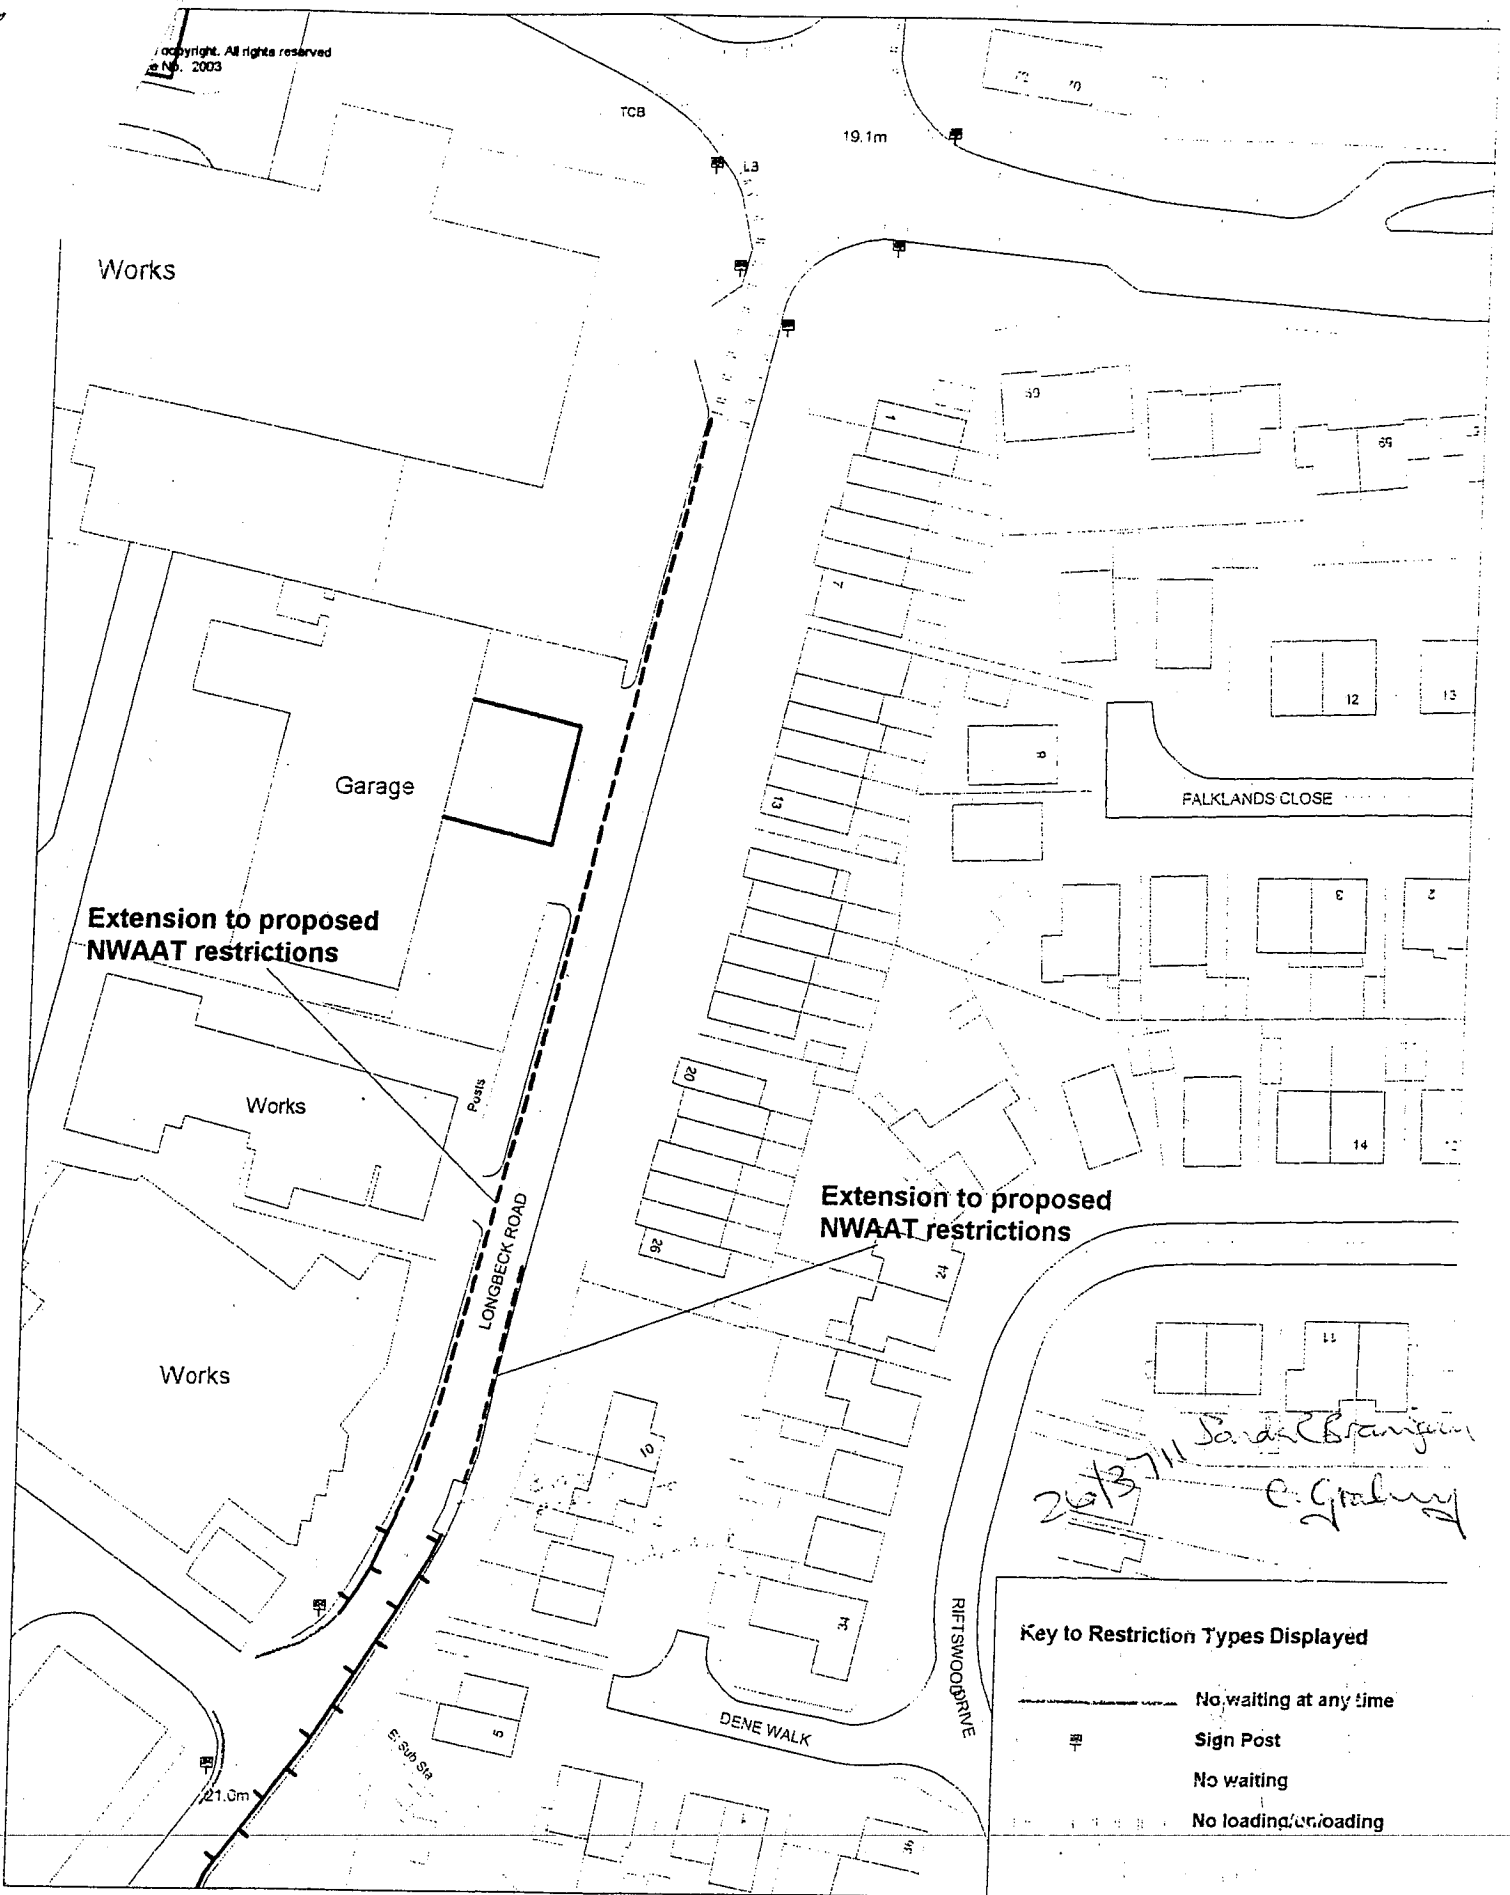

*26/3/11 Sandra Branigan  
 C. Graham*

**Key to Restriction Types Displayed**

	No waiting at any time
	Sign Post
	No waiting
	No loading/unloading

Longbeck Road, Marske  
 Extension of proposed NWAAT waiting restrictions

SCALE	1 : 1000
DATE	08/03/2006
DRAWING No.	
DRAWN BY	

*26/3/11 Sandra Branigan  
 C. Grahney*

**Key to Restriction Types Displayed**

	No waiting at any time
	Sign Post
	No waiting
	No loading/unloading

Longbeck Road, Marske  
 Extension of proposed NWAAT waiting restrictions

SCALE	1 : 1000
DATE	08/03/2006
DRAWING No.	
DRAWN BY	