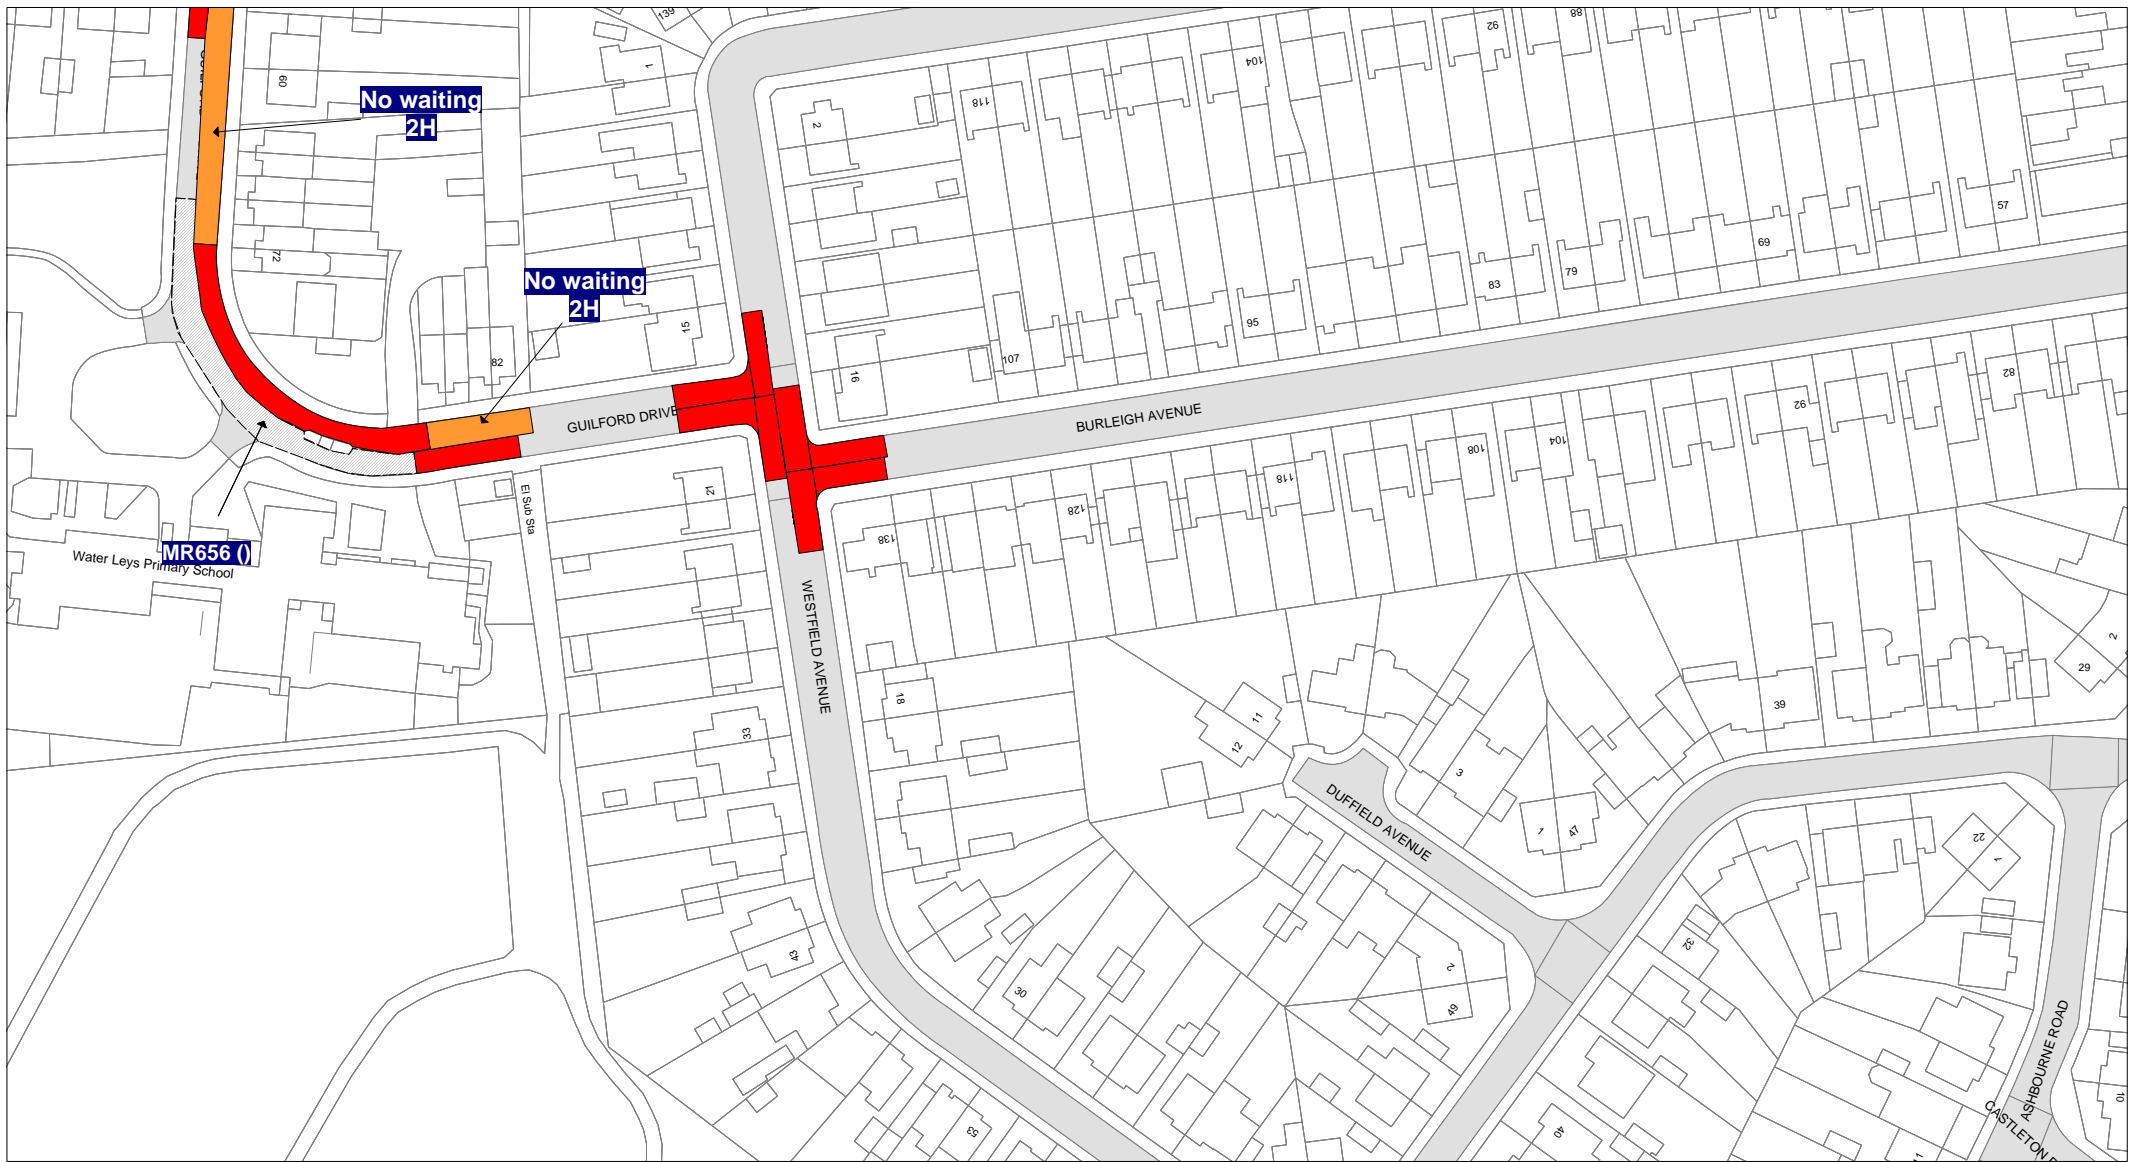

Tile Ref: JP100

© Crown copyright. All rights reserved
Leicestershire County Council
Licence No. 100019271 2018

SCALE	1 : 1250
DATE	20/11/2018
DRAWING No.	
DRAWN BY