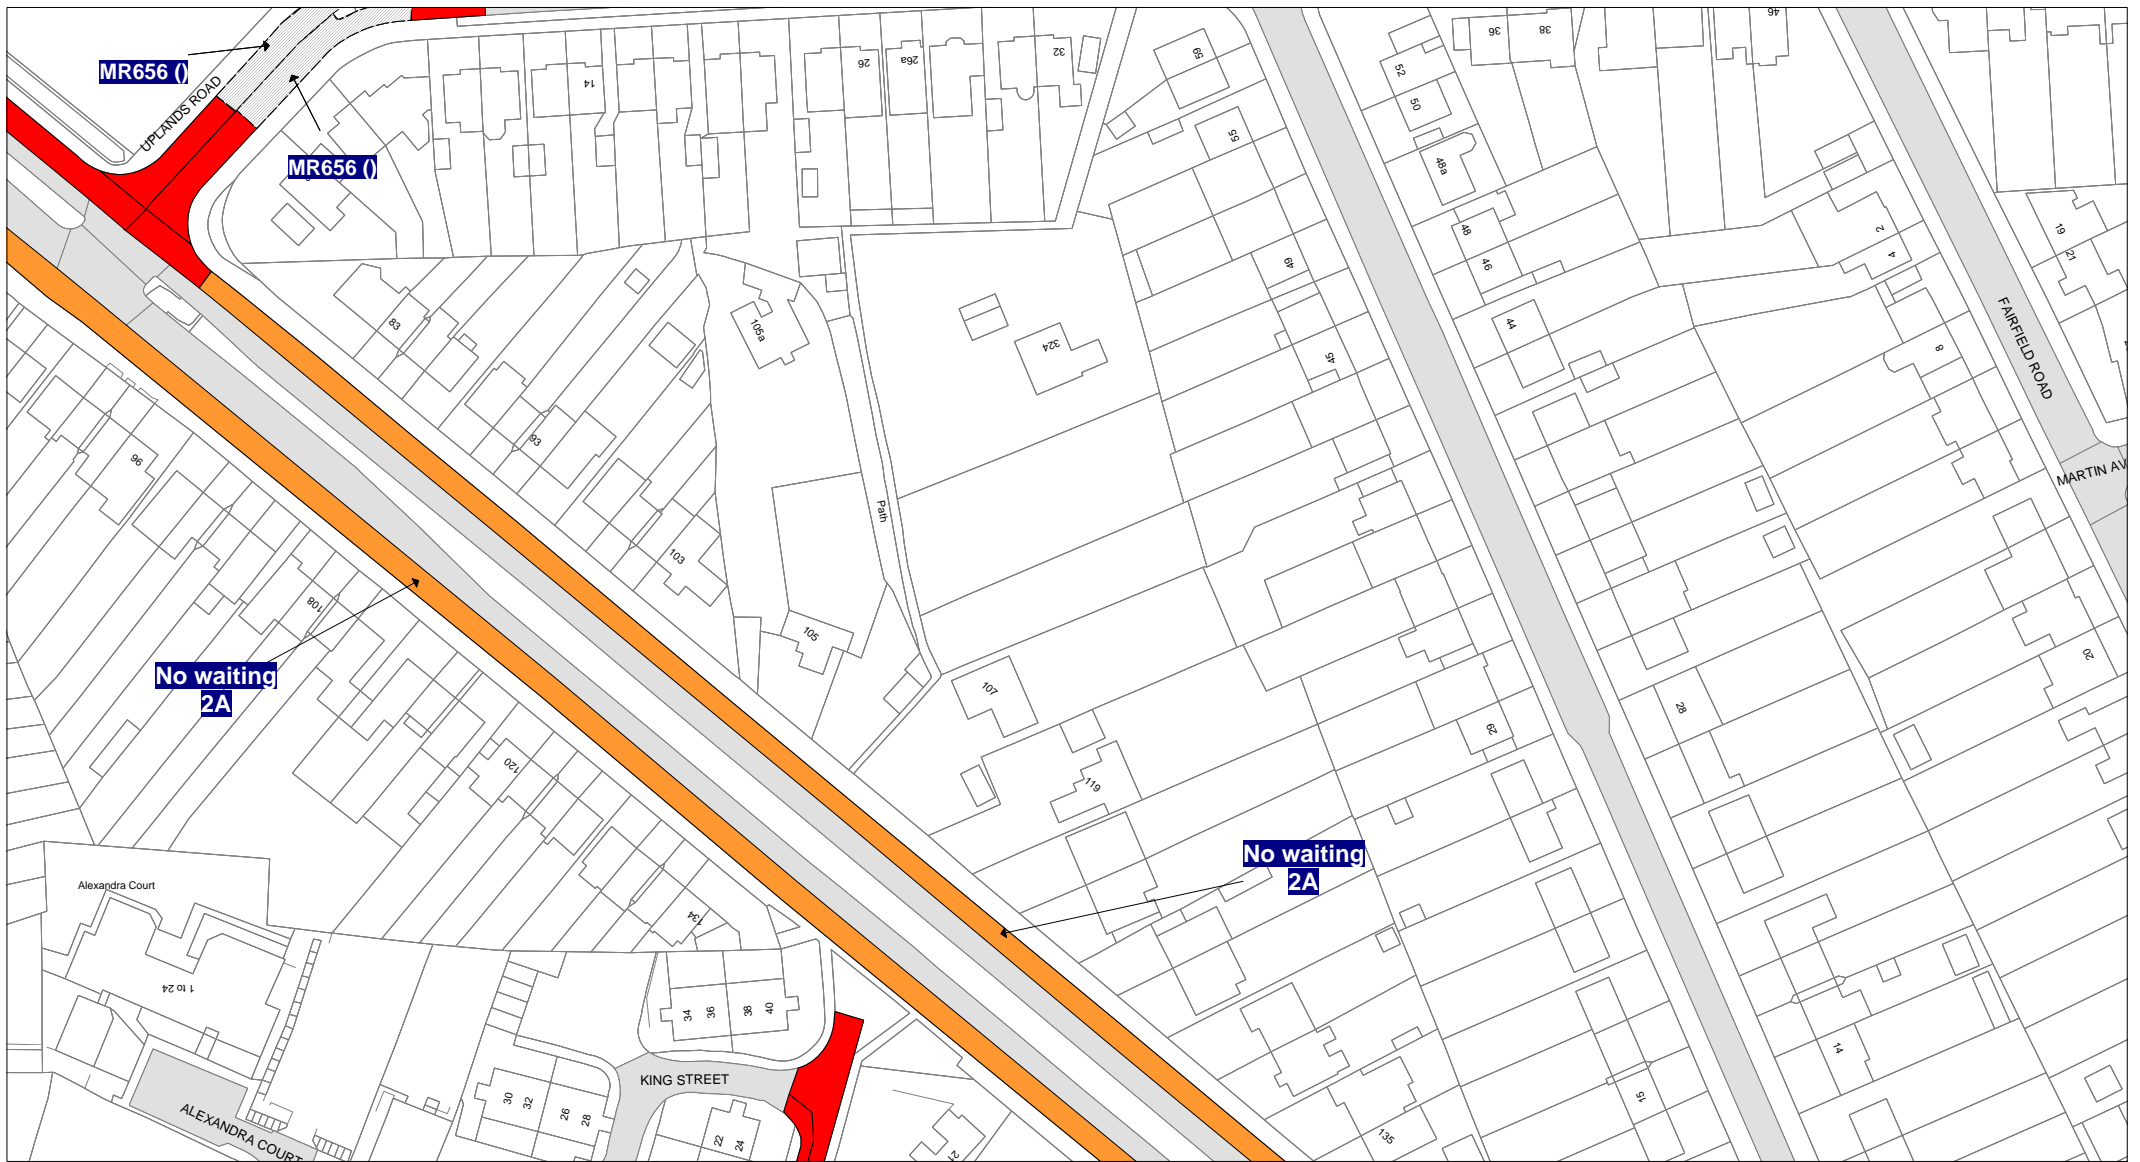

Tile Ref: JM108

© Crown copyright. All rights reserved
Leicestershire County Council
Licence No. 100019271 2018

SCALE	1 : 1250
DATE	20/11/2018
DRAWING No.	
DRAWN BY