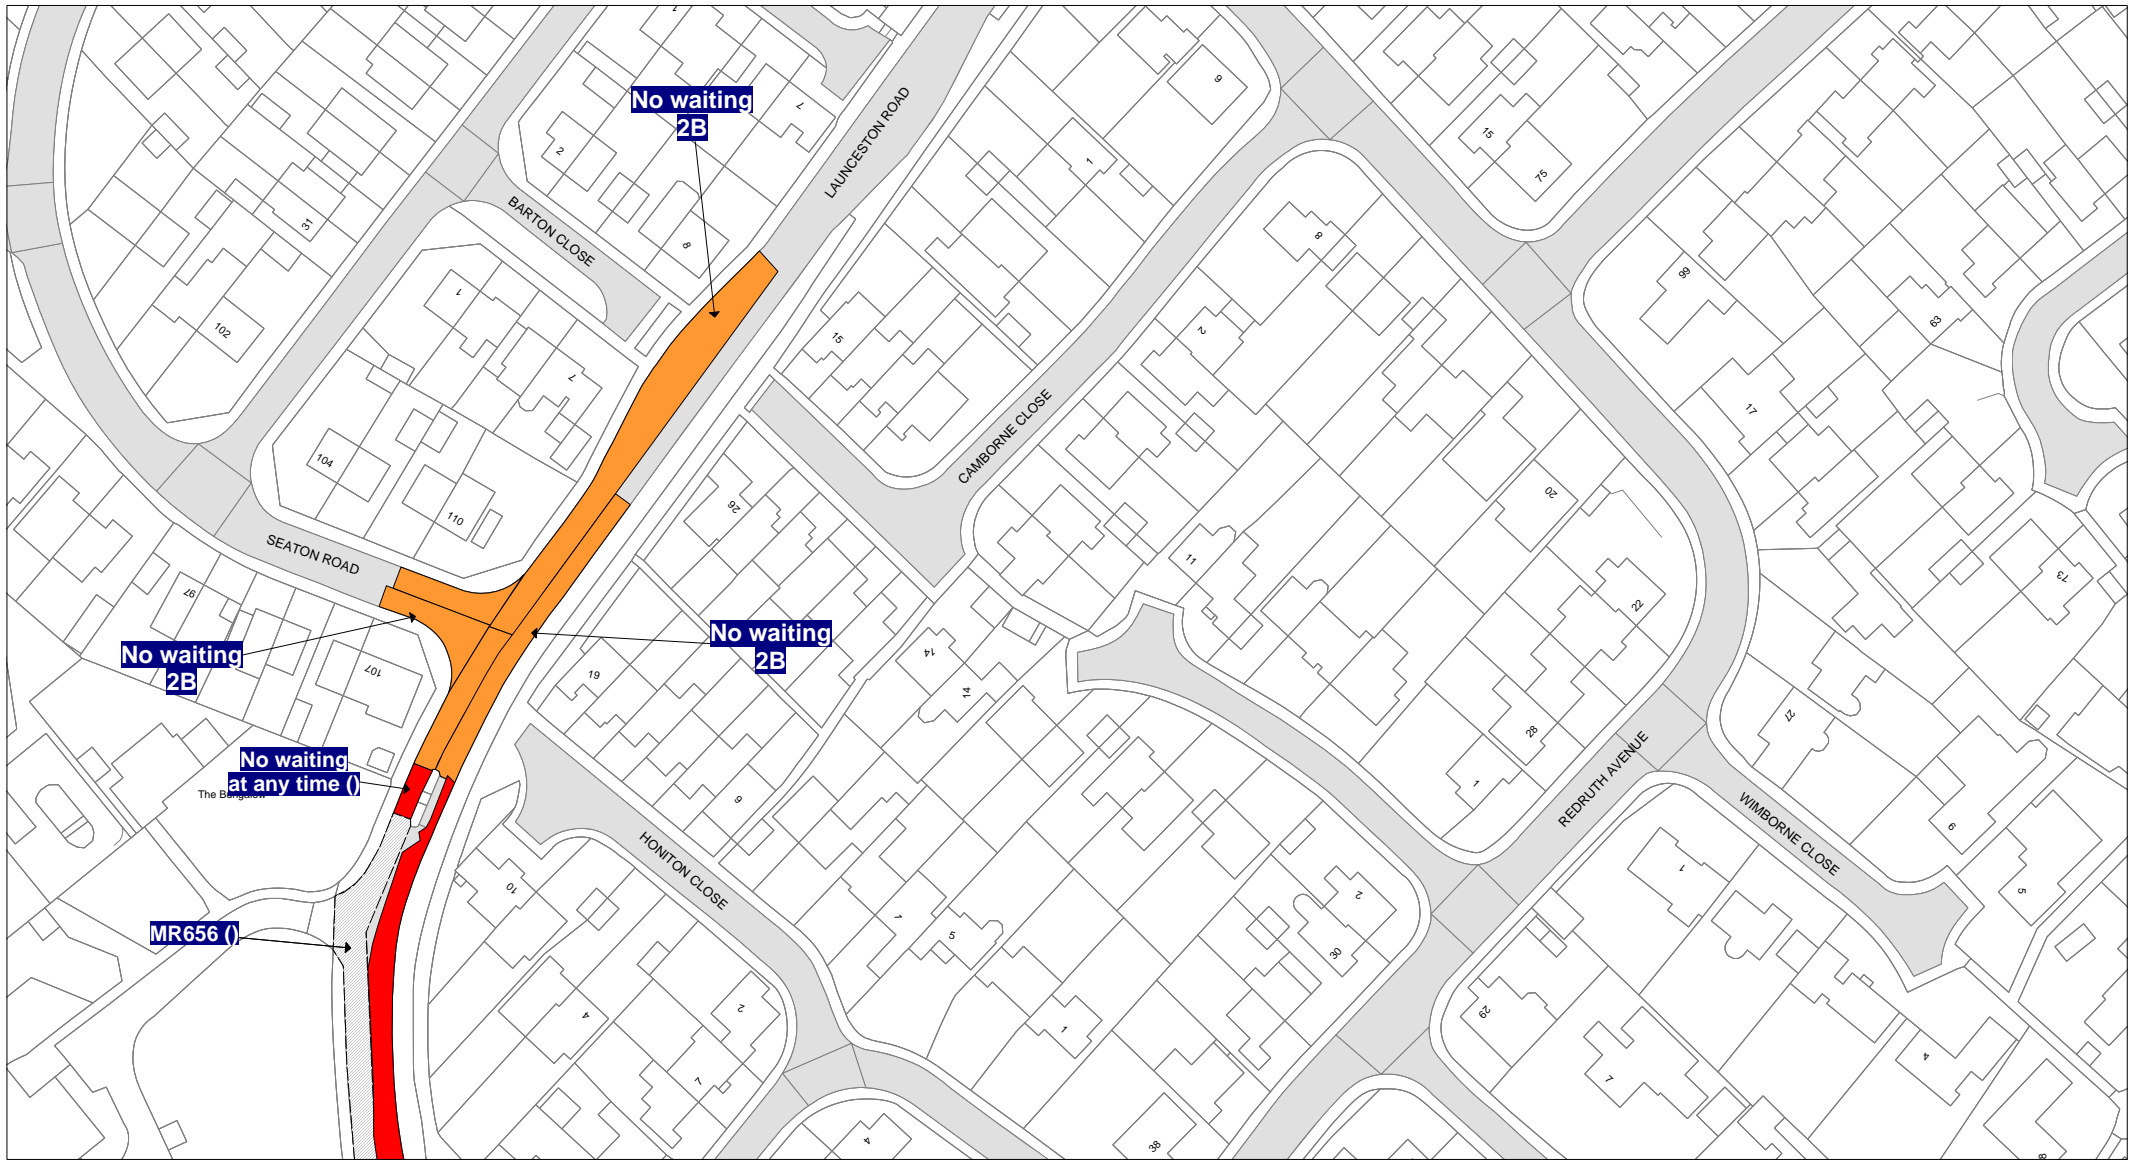

Tile Ref: JY101

© Crown copyright. All rights reserved
Leicestershire County Council
Licence No. 100019271 2018

SCALE	1 : 1250
DATE	22/08/2018
DRAWING No.	
DRAWN BY