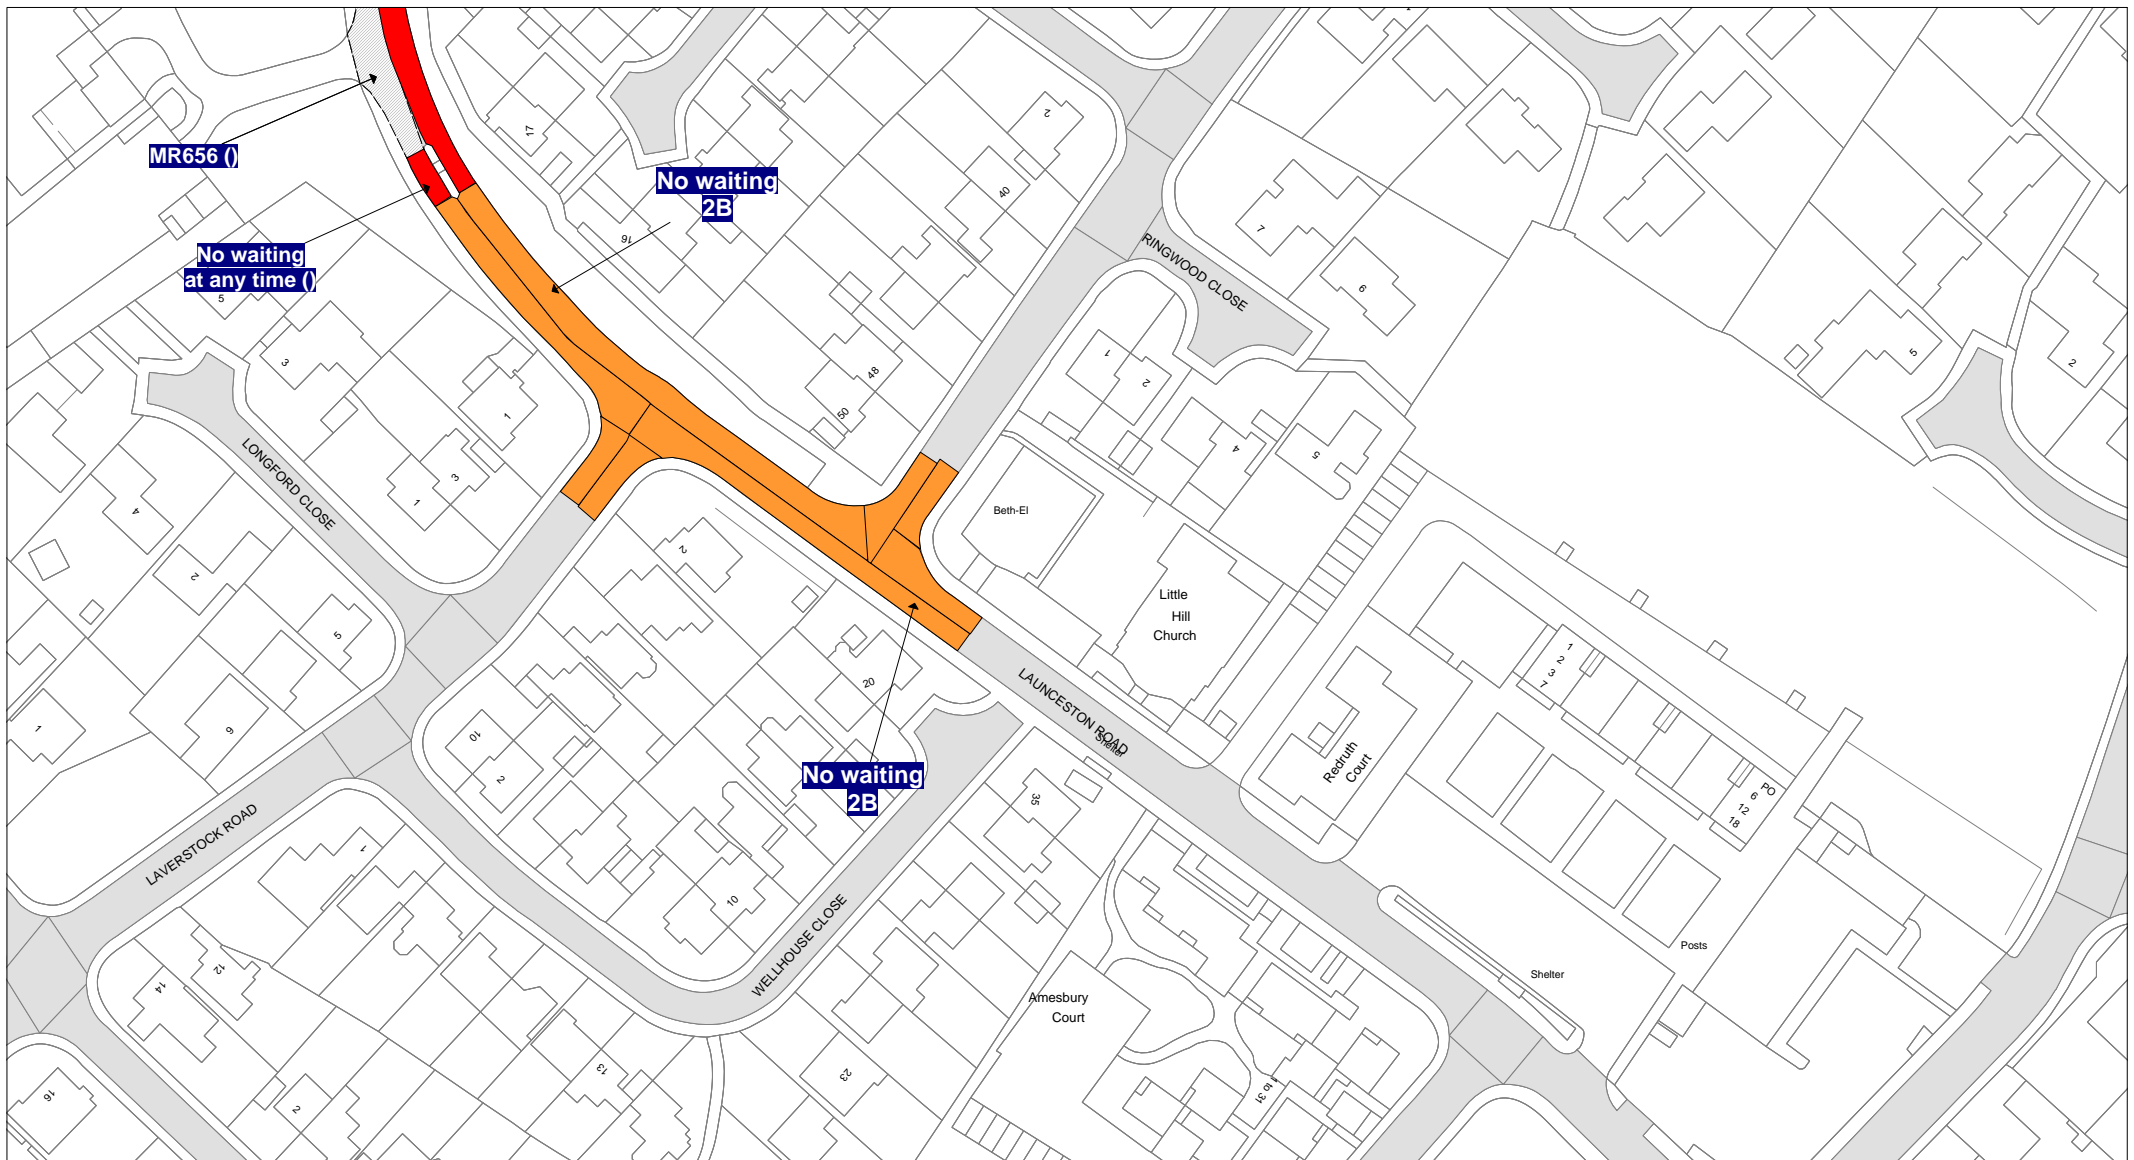

Tile Ref: JZ101

© Crown copyright. All rights reserved
Leicestershire County Council
Licence No. 100019271 2018

SCALE	1 : 1250
DATE	22/08/2018
DRAWING No.	
DRAWN BY