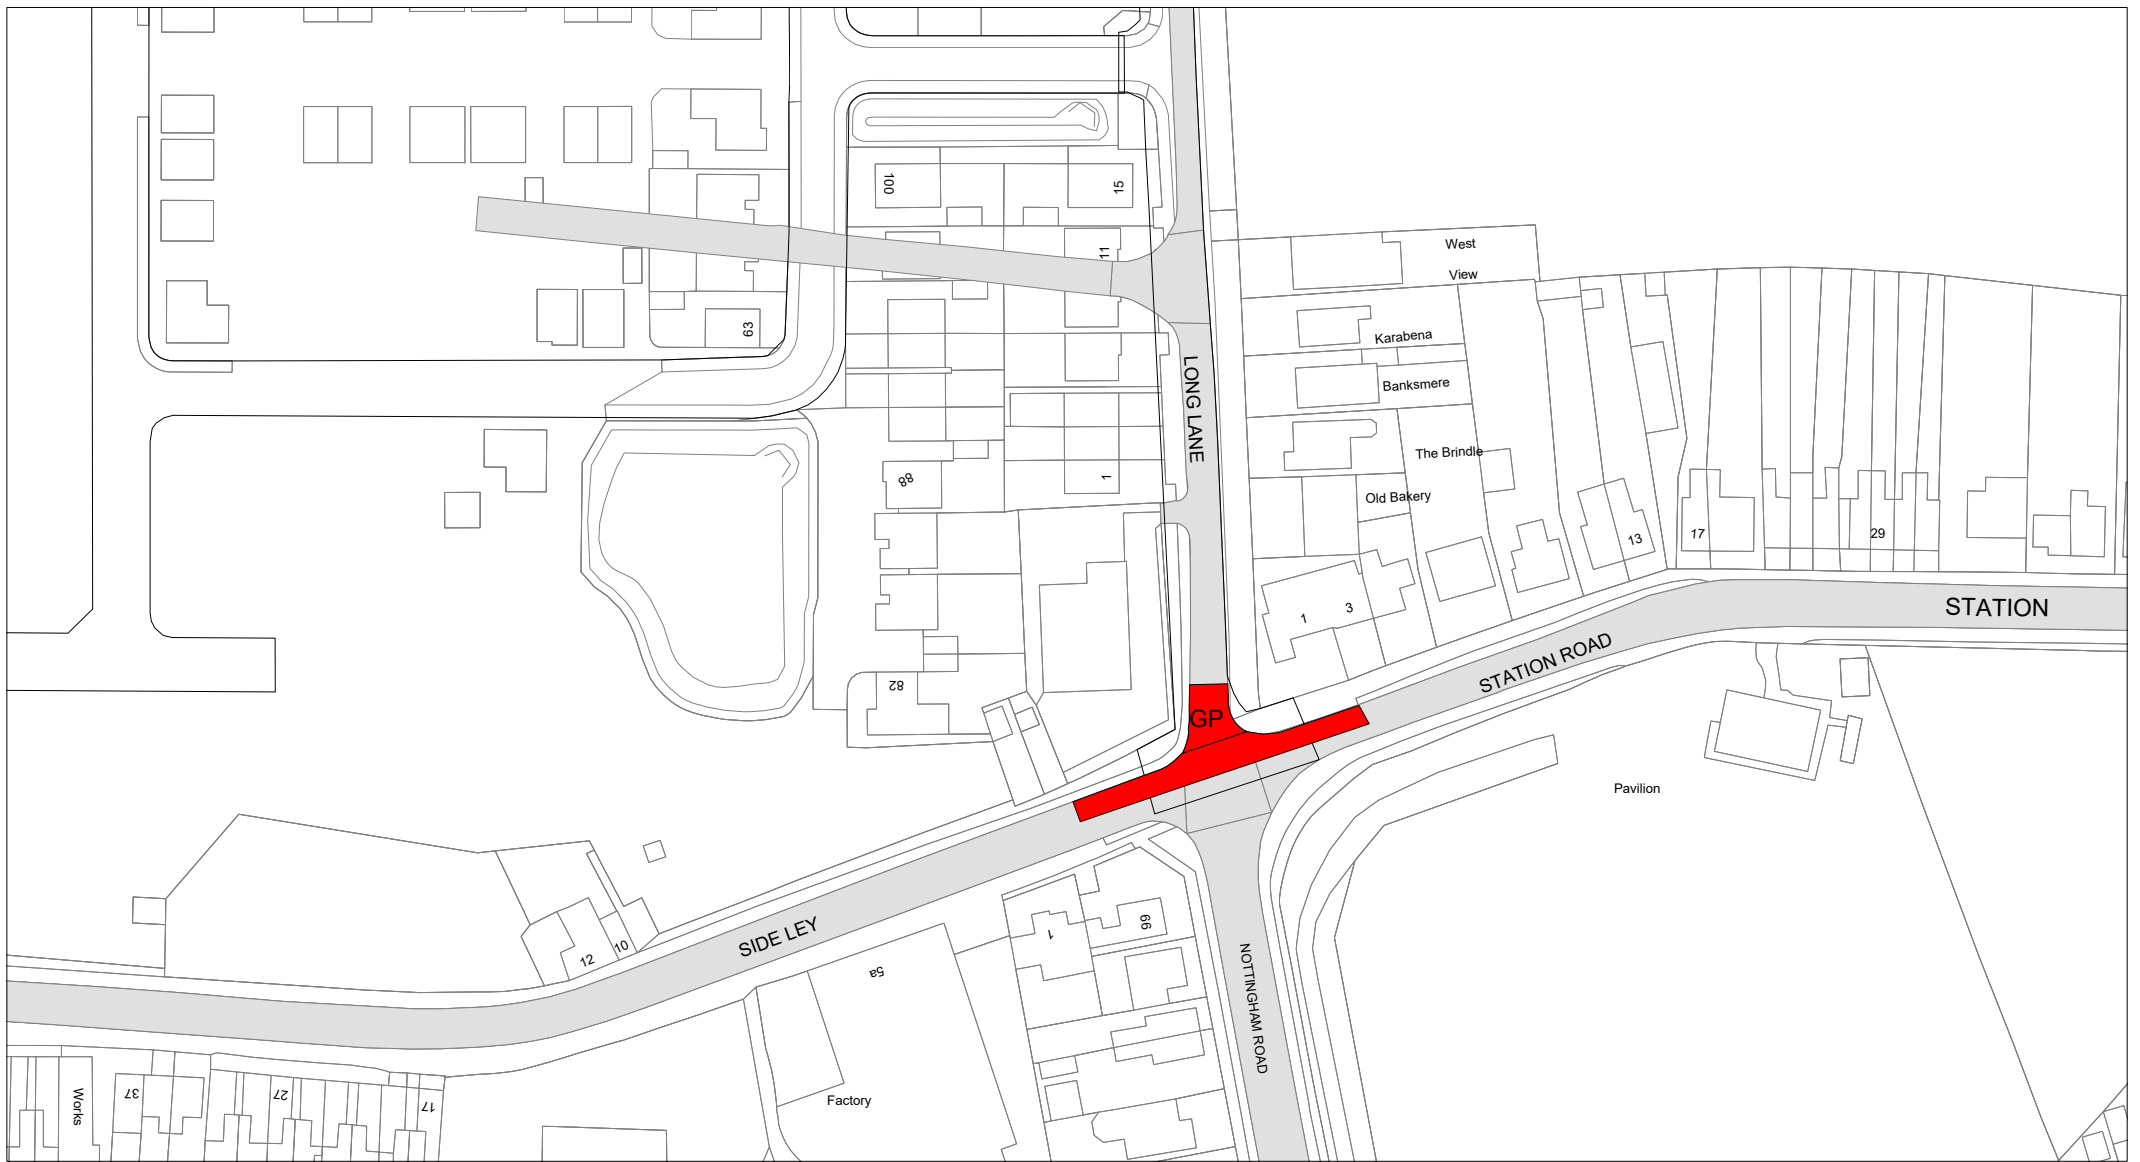

Tile Ref: EC68

© Crown copyright. All rights reserved
Leicestershire County Council
Licence No. 100019271 2023

SCALE	1 : 1250
DATE	31/01/2023
DRAWING No.	
DRAWN BY