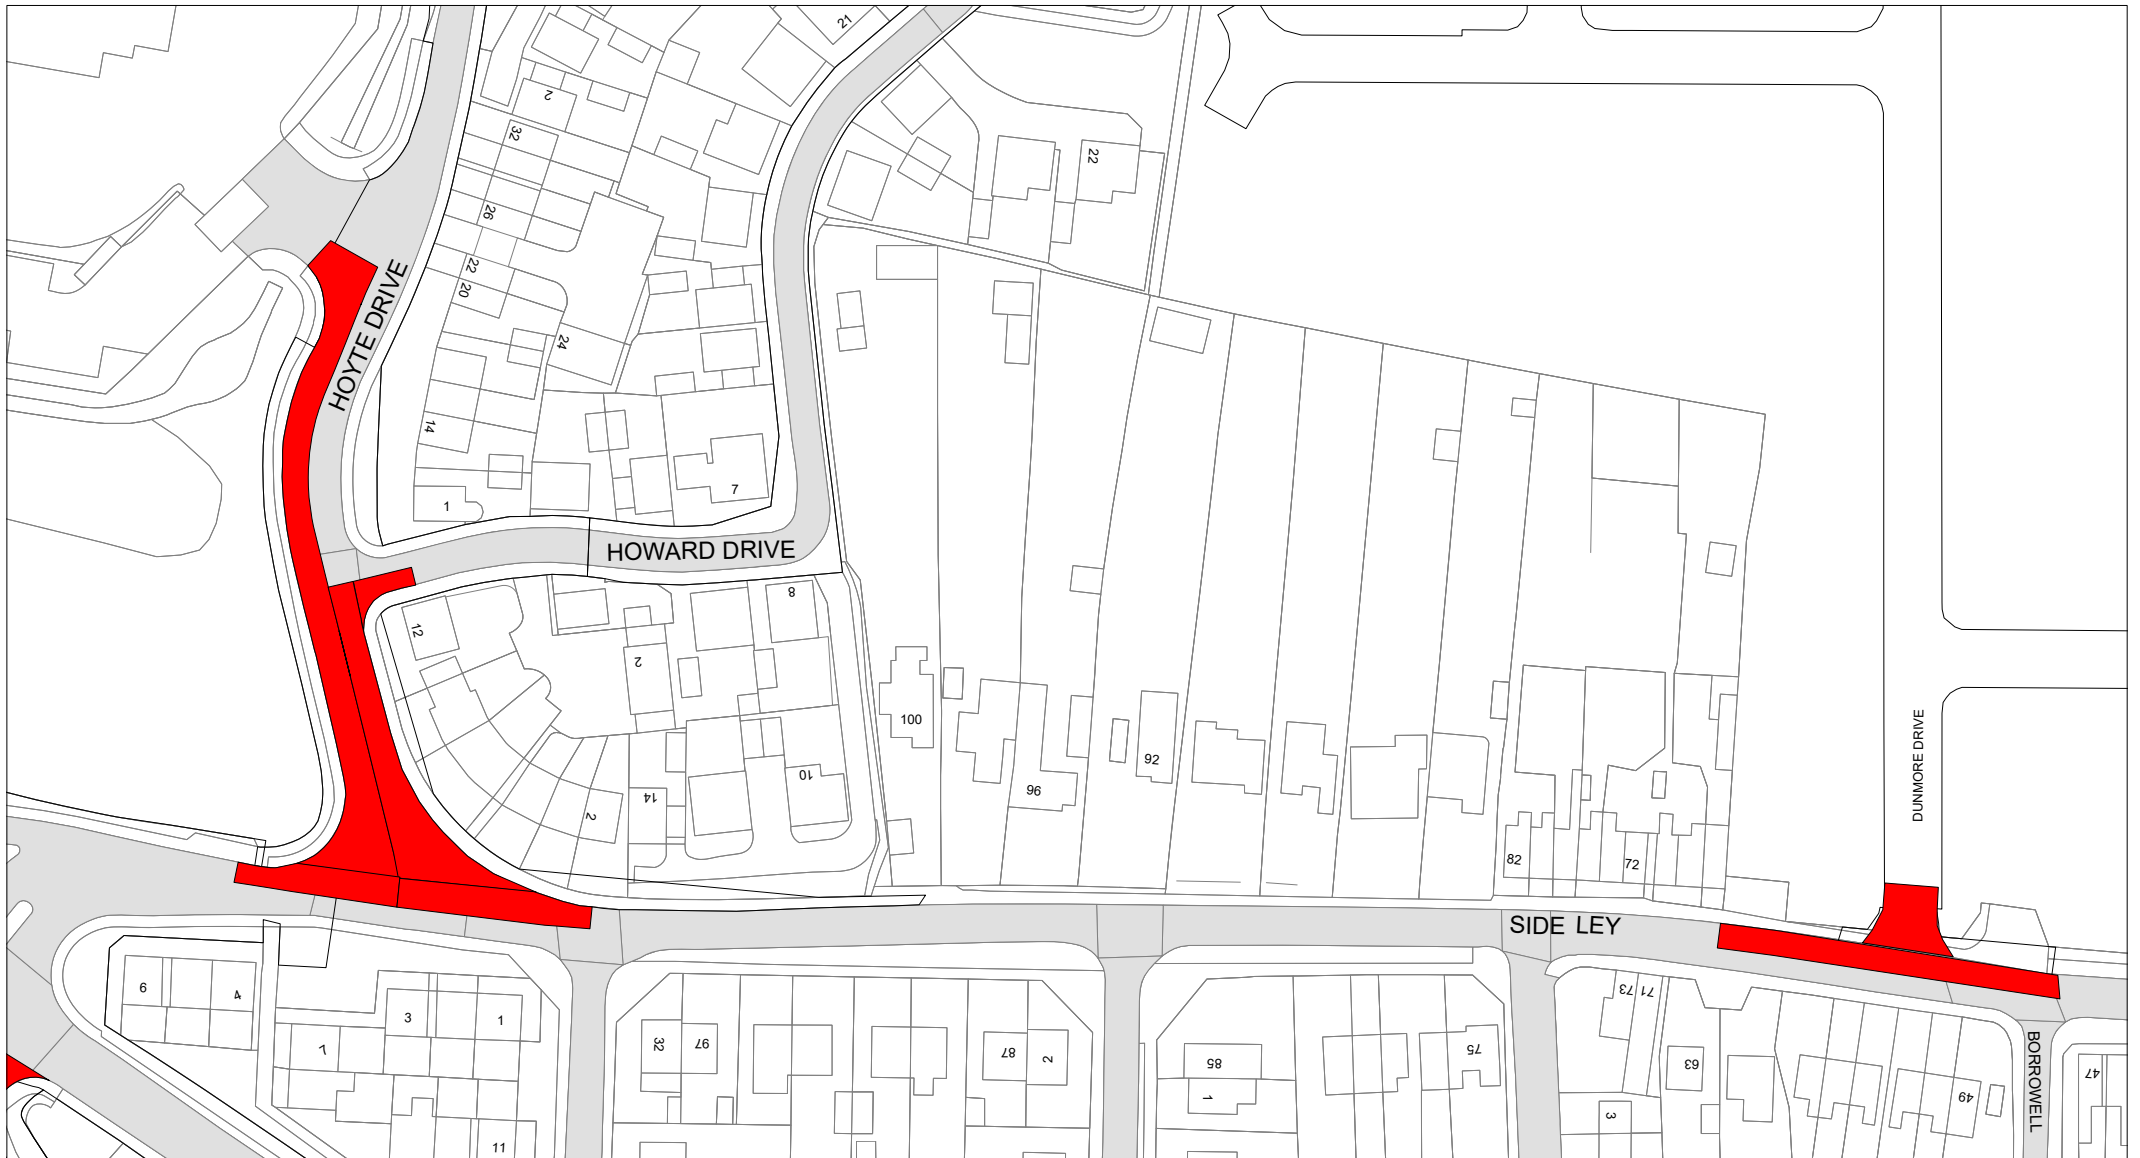

Tile Ref: EC67

© Crown copyright. All rights reserved
Leicestershire County Council
Licence No. 100019271 2023

SCALE	1 : 1250
DATE	31/01/2023
DRAWING No.	
DRAWN BY