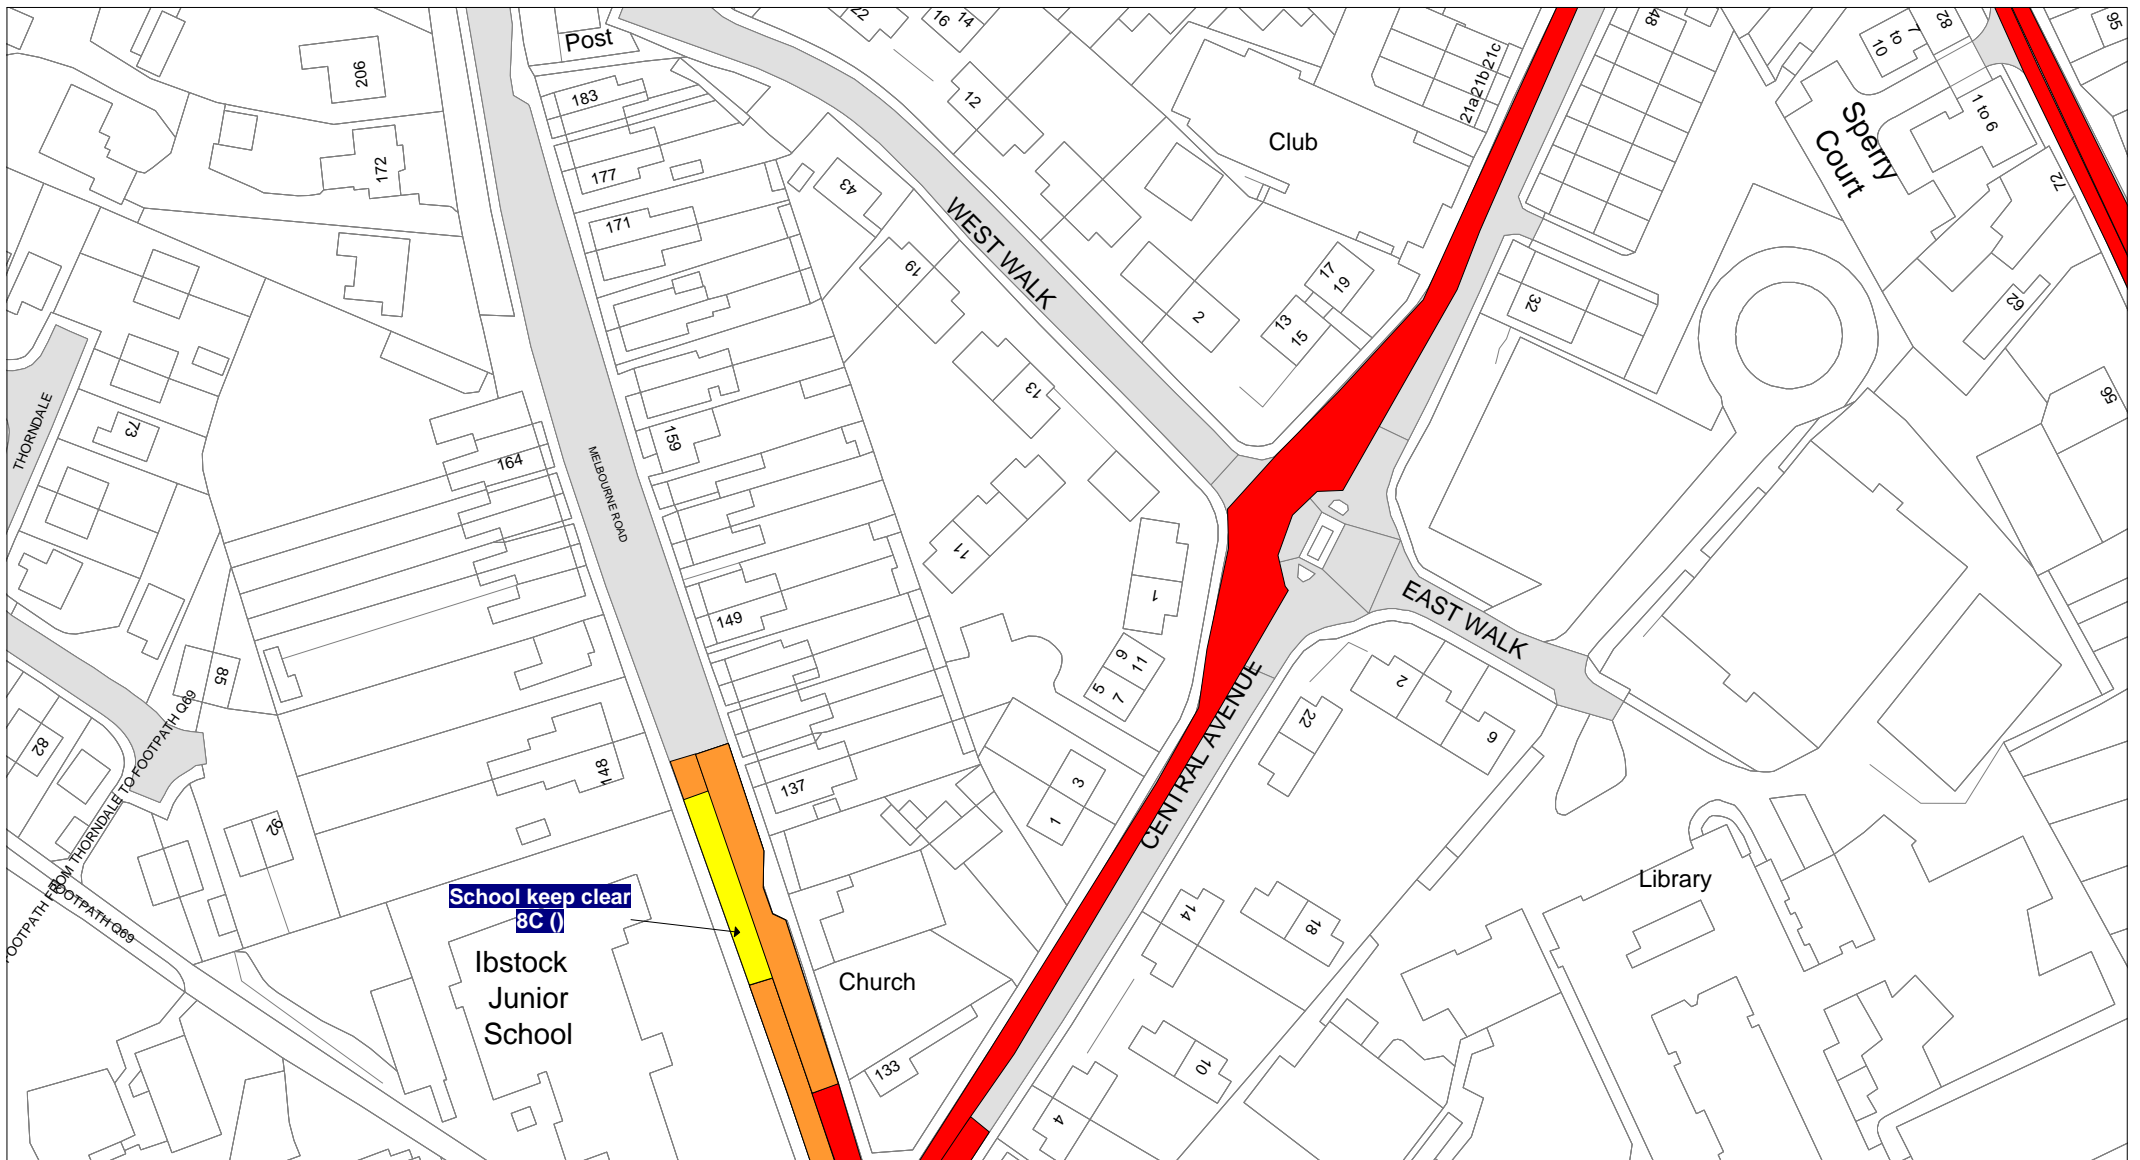

School keep clear
8C ↓

Ibstock
Junior
School

Church

Library

© Crown copyright. All rights reserved
Leicestershire County Council
Licence No. 100019271 2018

SCALE

1 : 1250

DATE

02/07/2018

DRAWING No.

DRAWN BY

Tile Ref: HM45