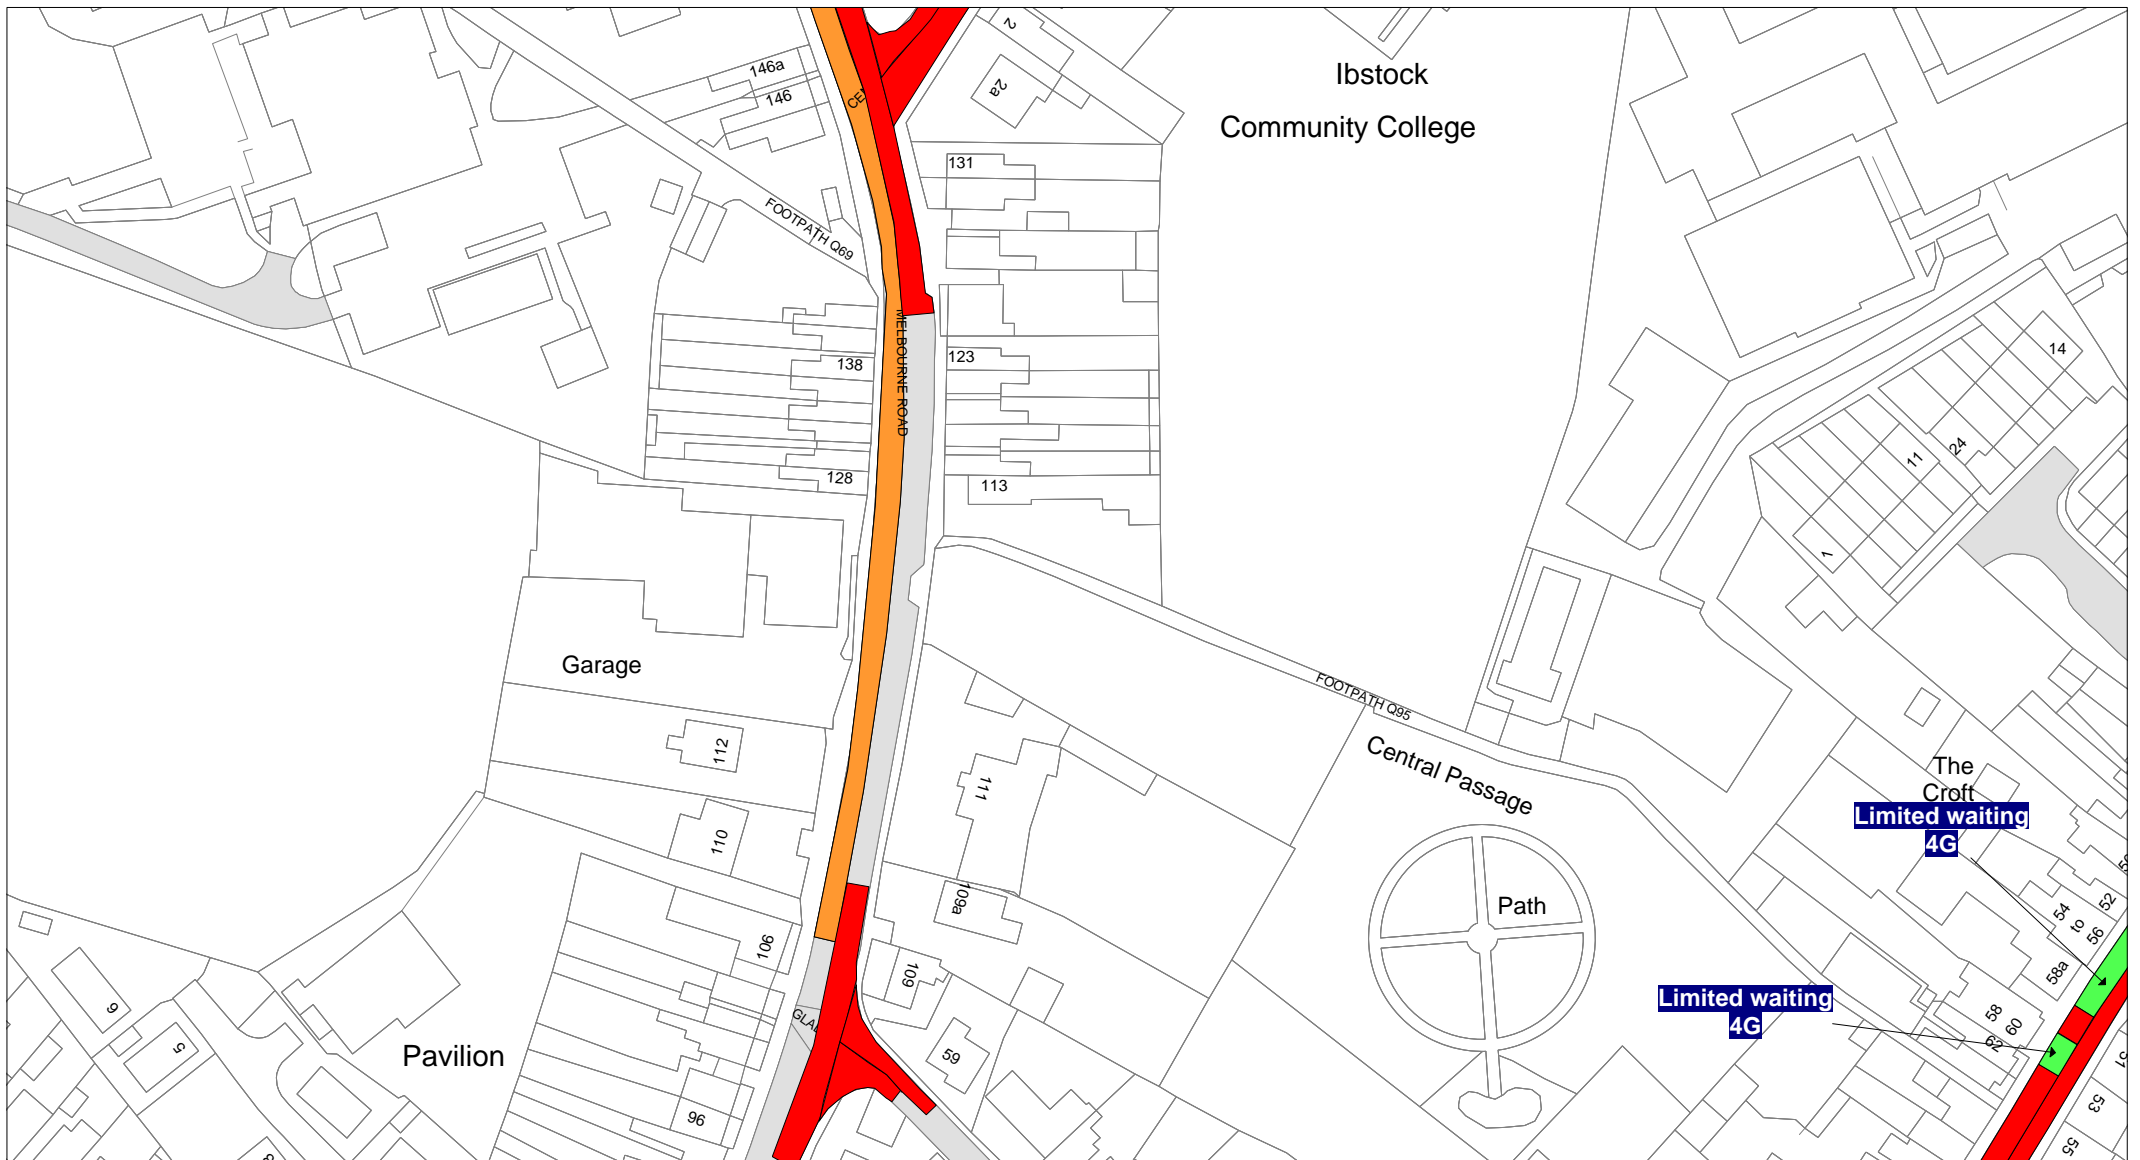

Tile Ref: HN45

© Crown copyright. All rights reserved
Leicestershire County Council
Licence No. 100019271 2018

SCALE	1 : 1250
DATE	02/07/2018
DRAWING No.	
DRAWN BY