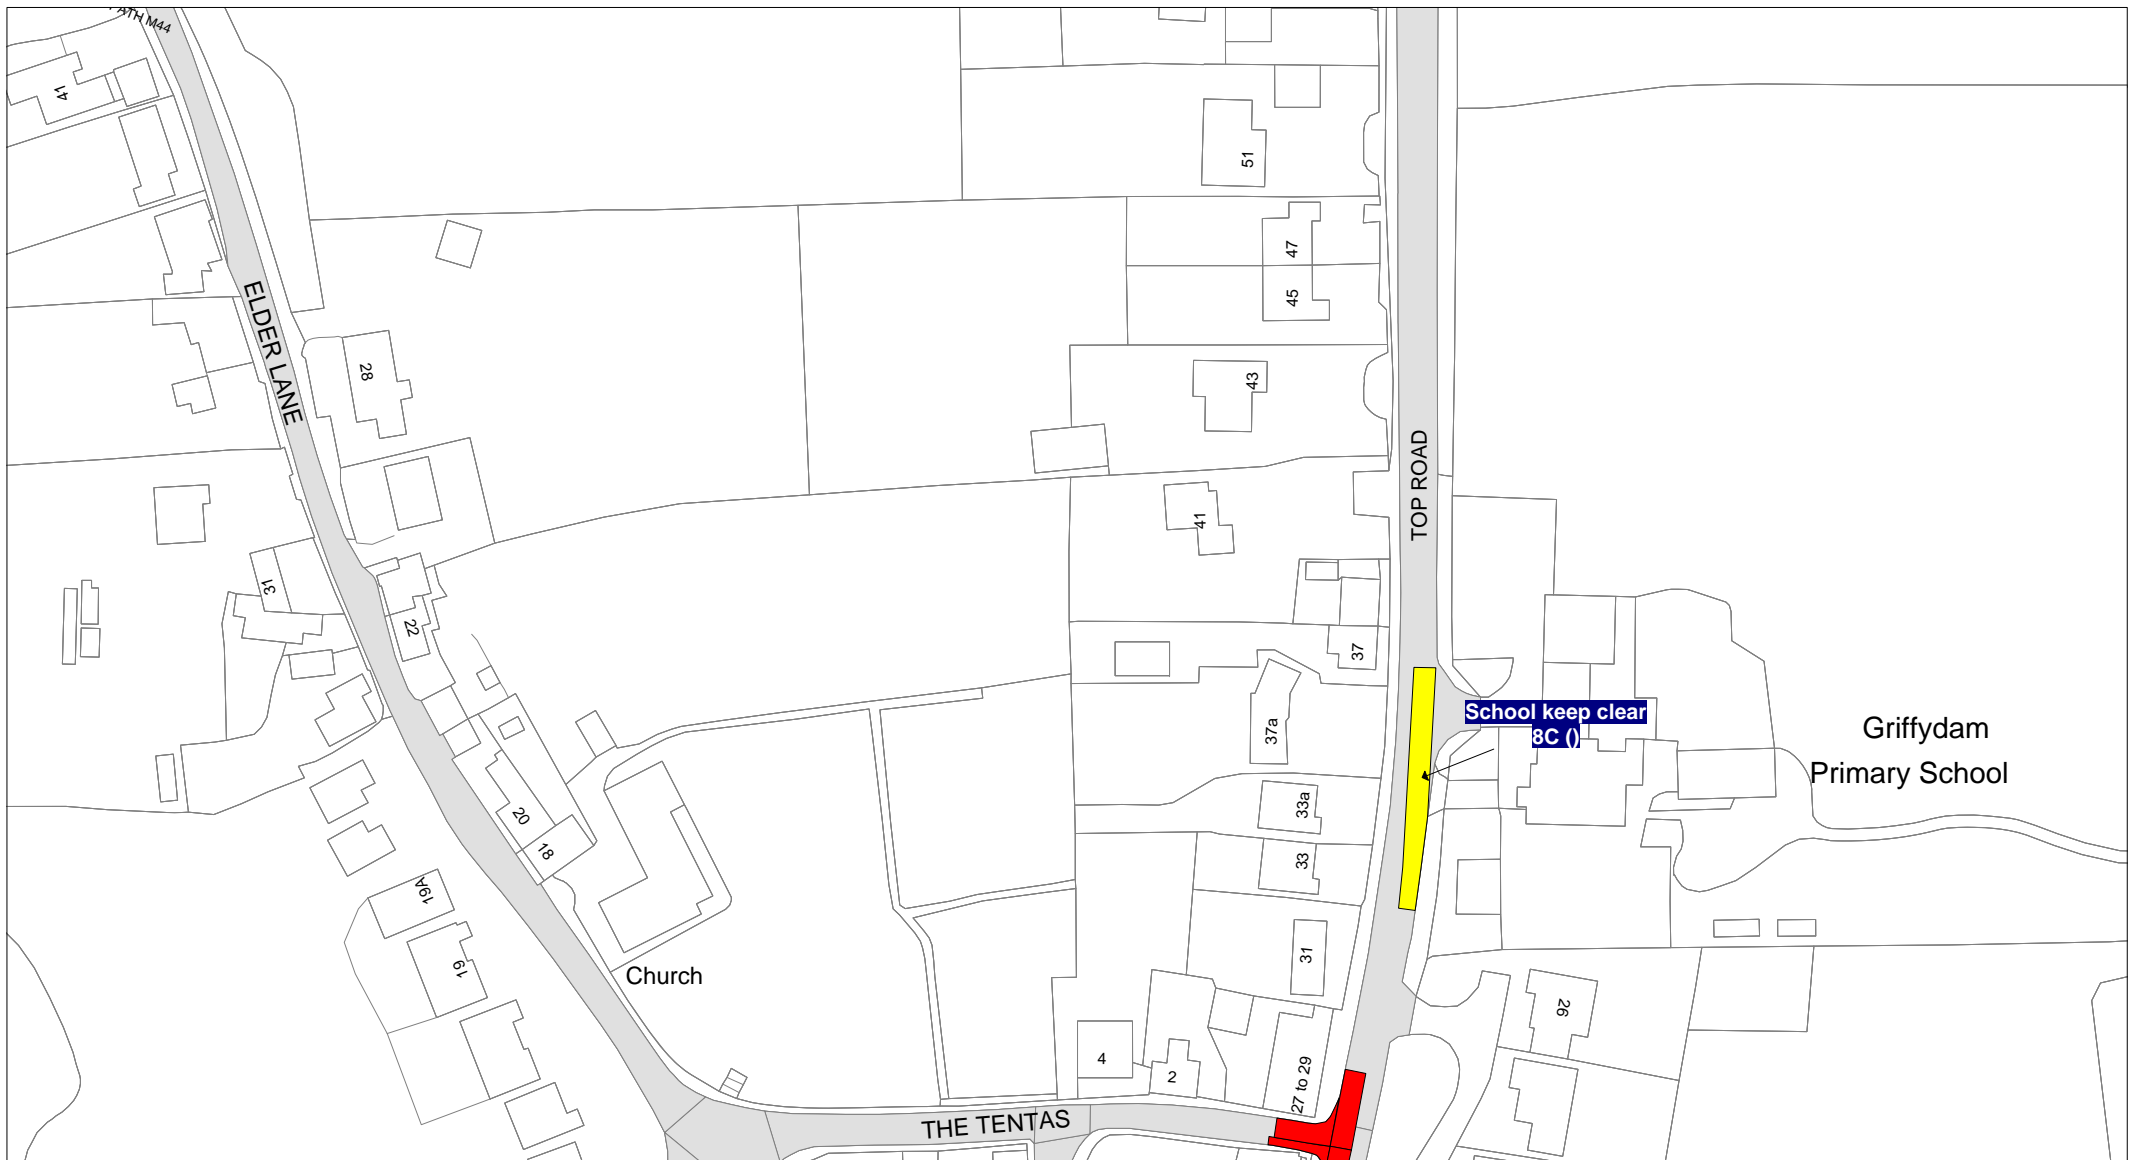

Tile Ref: FV47

© Crown copyright. All rights reserved
Leicestershire County Council
Licence No. 100019271 2018

SCALE	1 : 1250
DATE	02/07/2018
DRAWING No.	
DRAWN BY