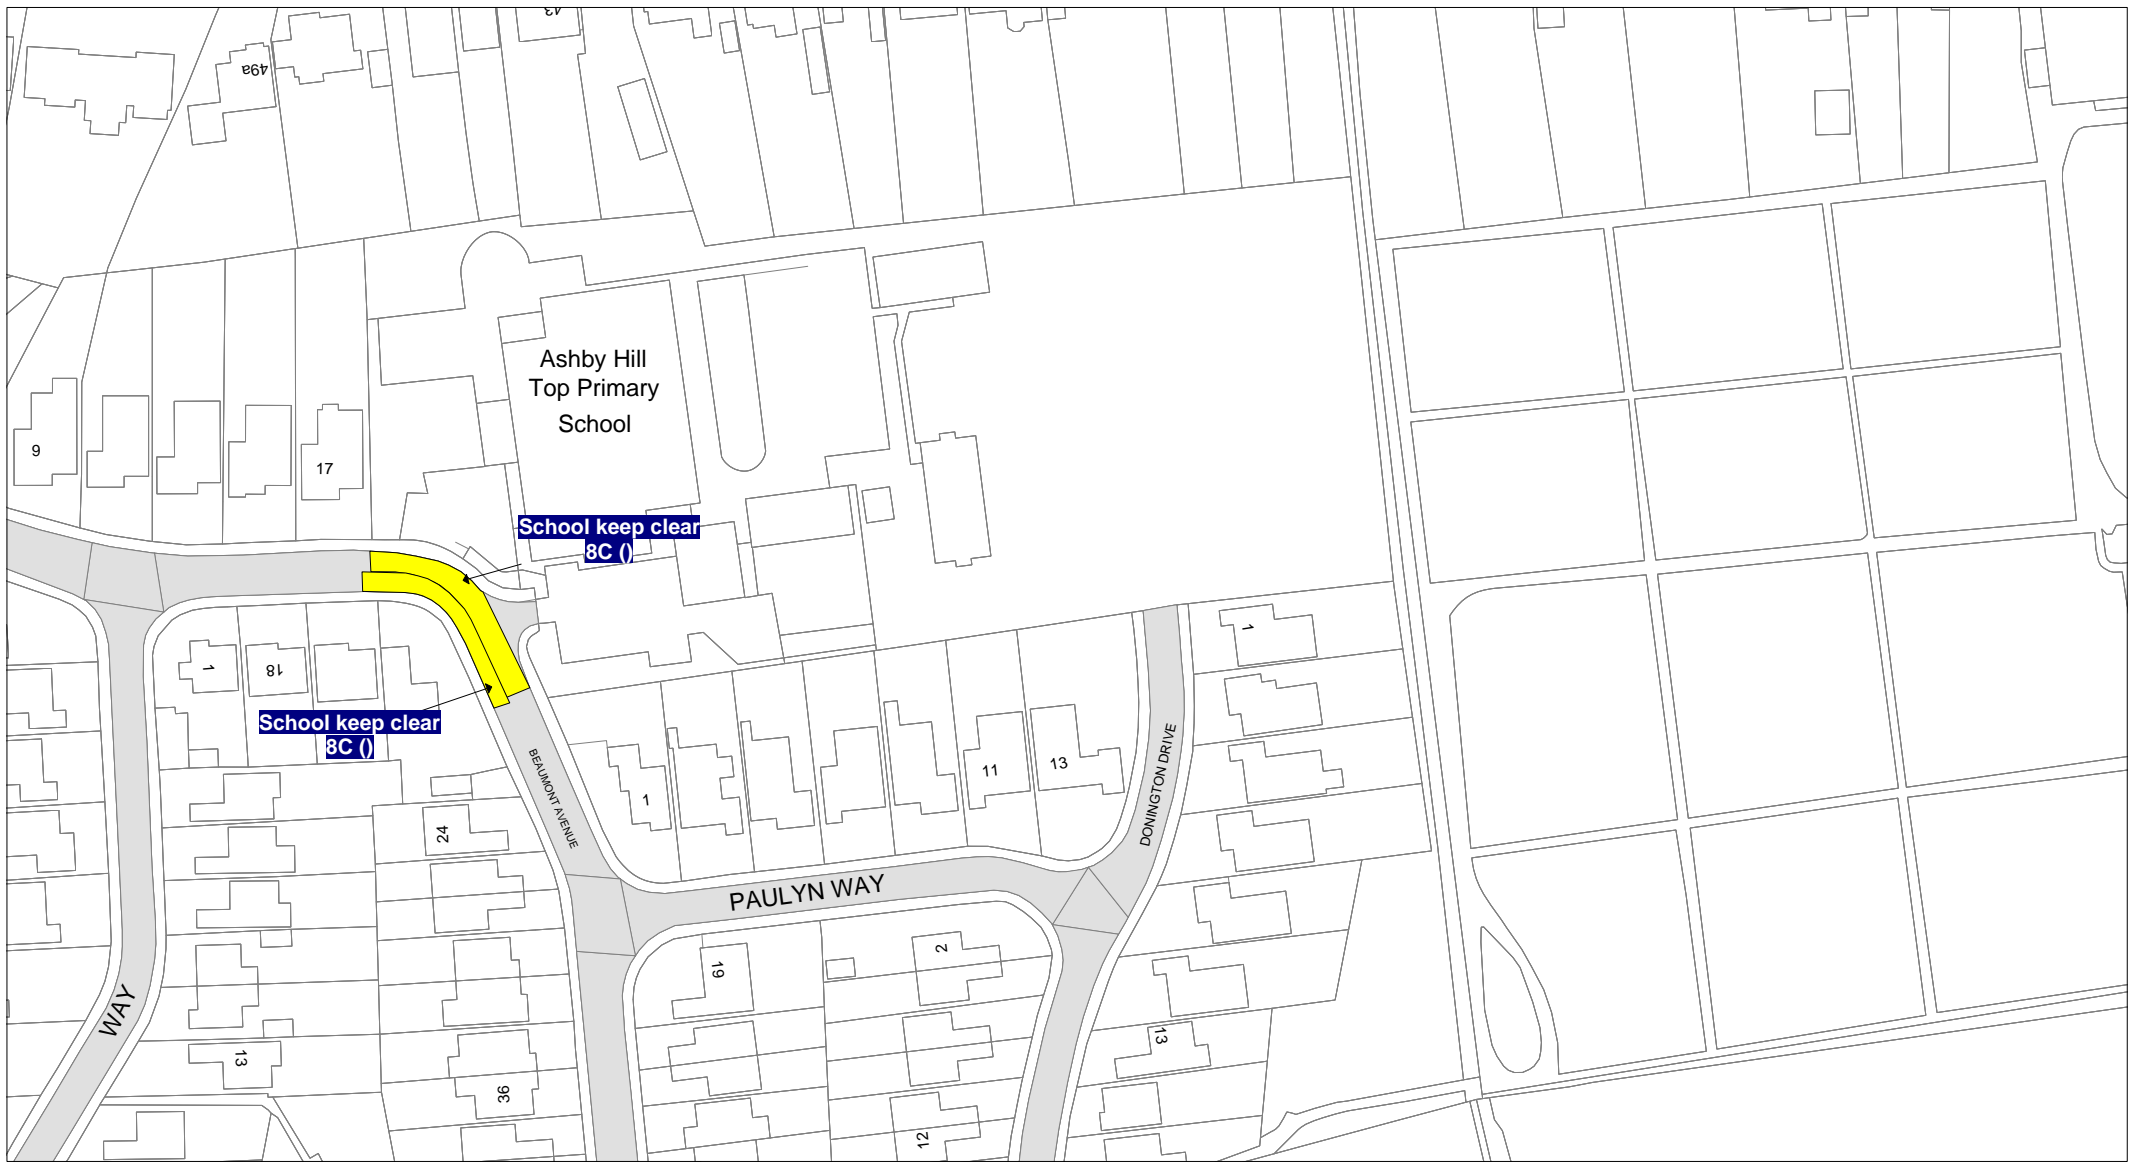

Tile Ref: GG29

© Crown copyright. All rights reserved
Leicestershire County Council
Licence No. 100019271 2018

SCALE	1 : 1250
DATE	02/07/2018
DRAWING No.	
DRAWN BY