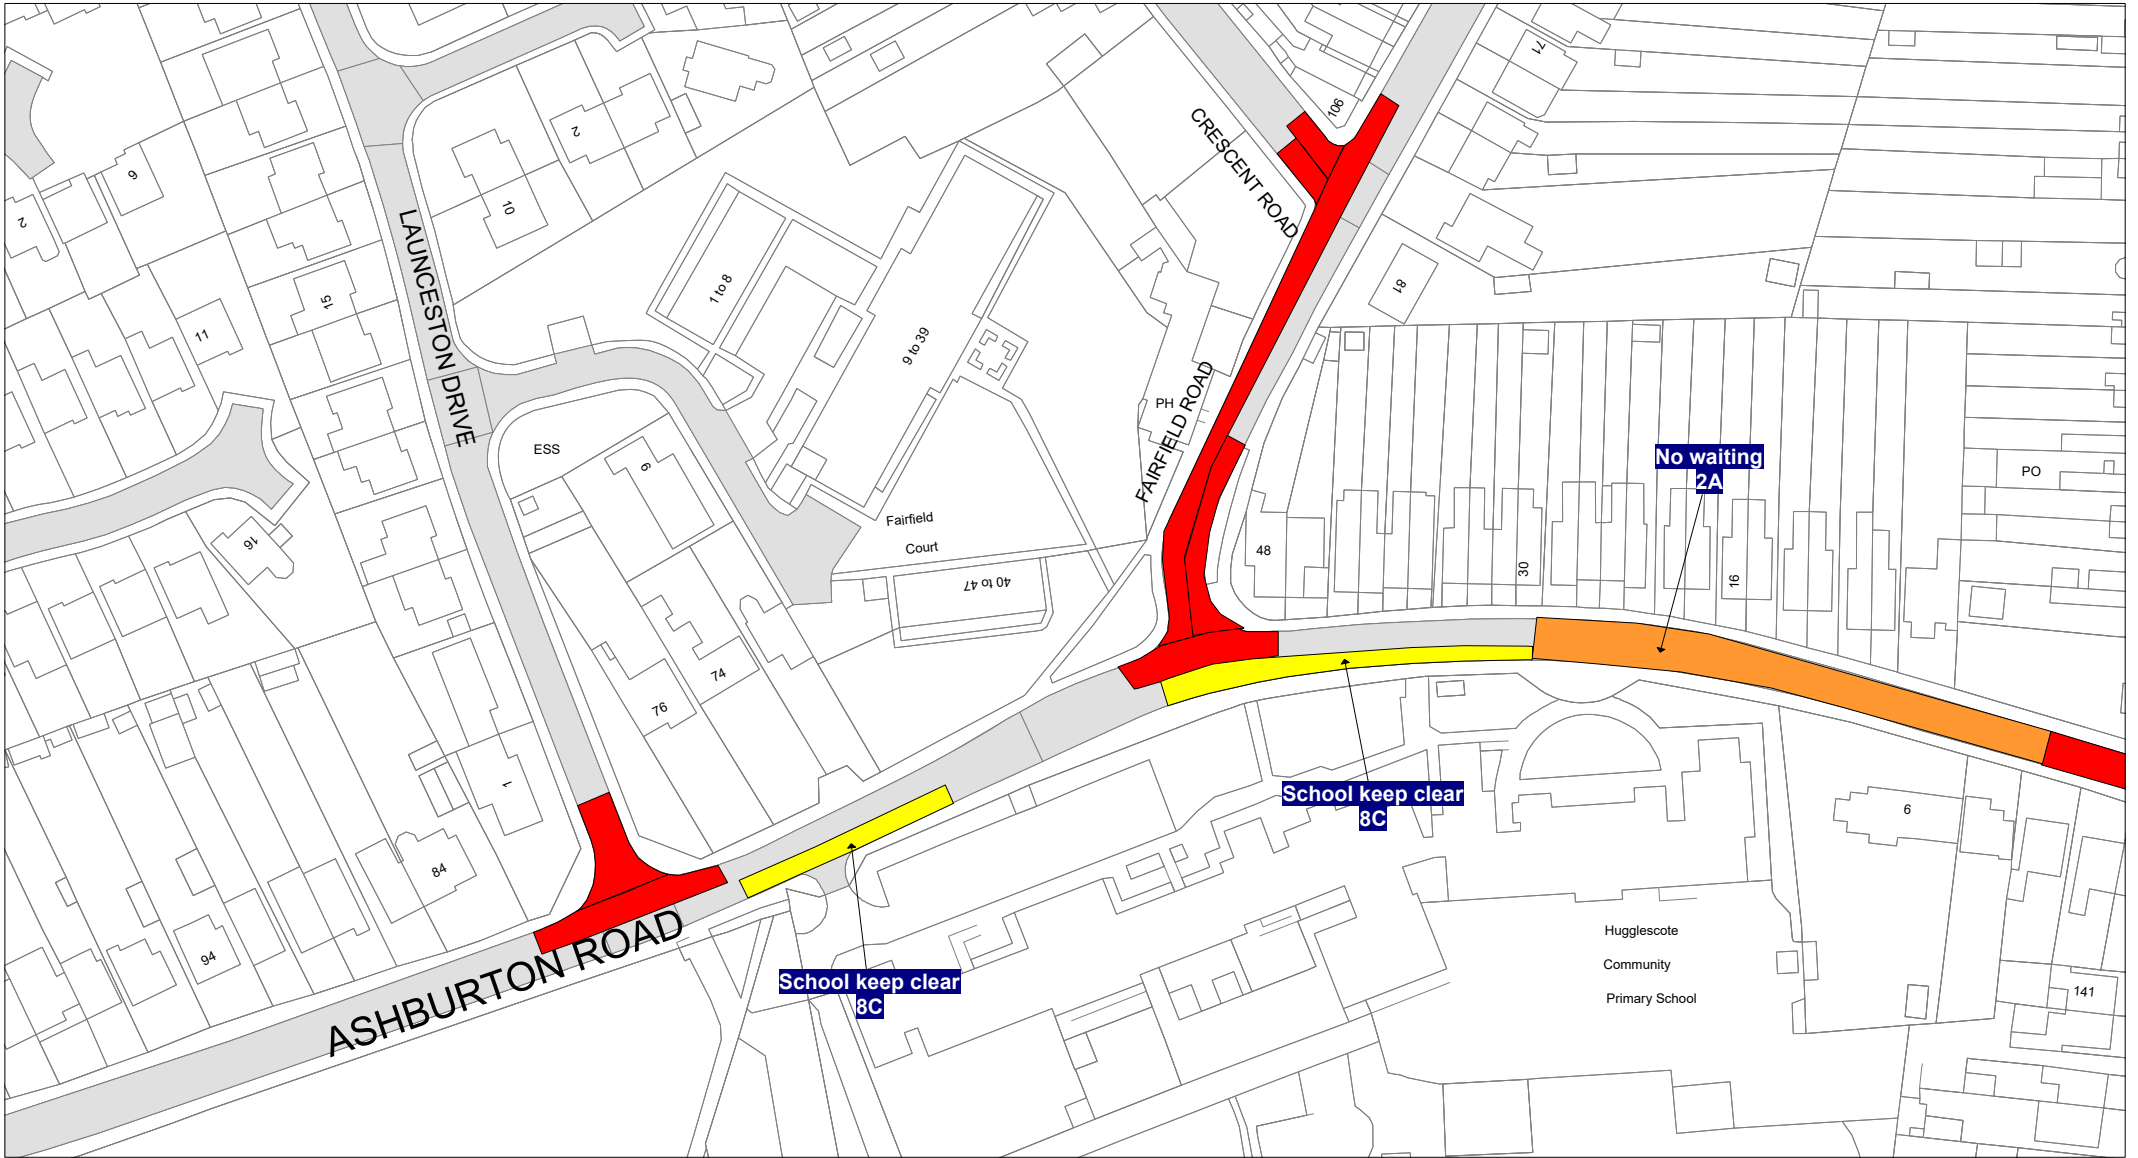

Tile Ref: GZ50

© Crown copyright. All rights reserved
Leicestershire County Council
Licence No. 100019271 2022

SCALE	1 : 1250
DATE	21/01/2022
DRAWING No.	
DRAWN BY