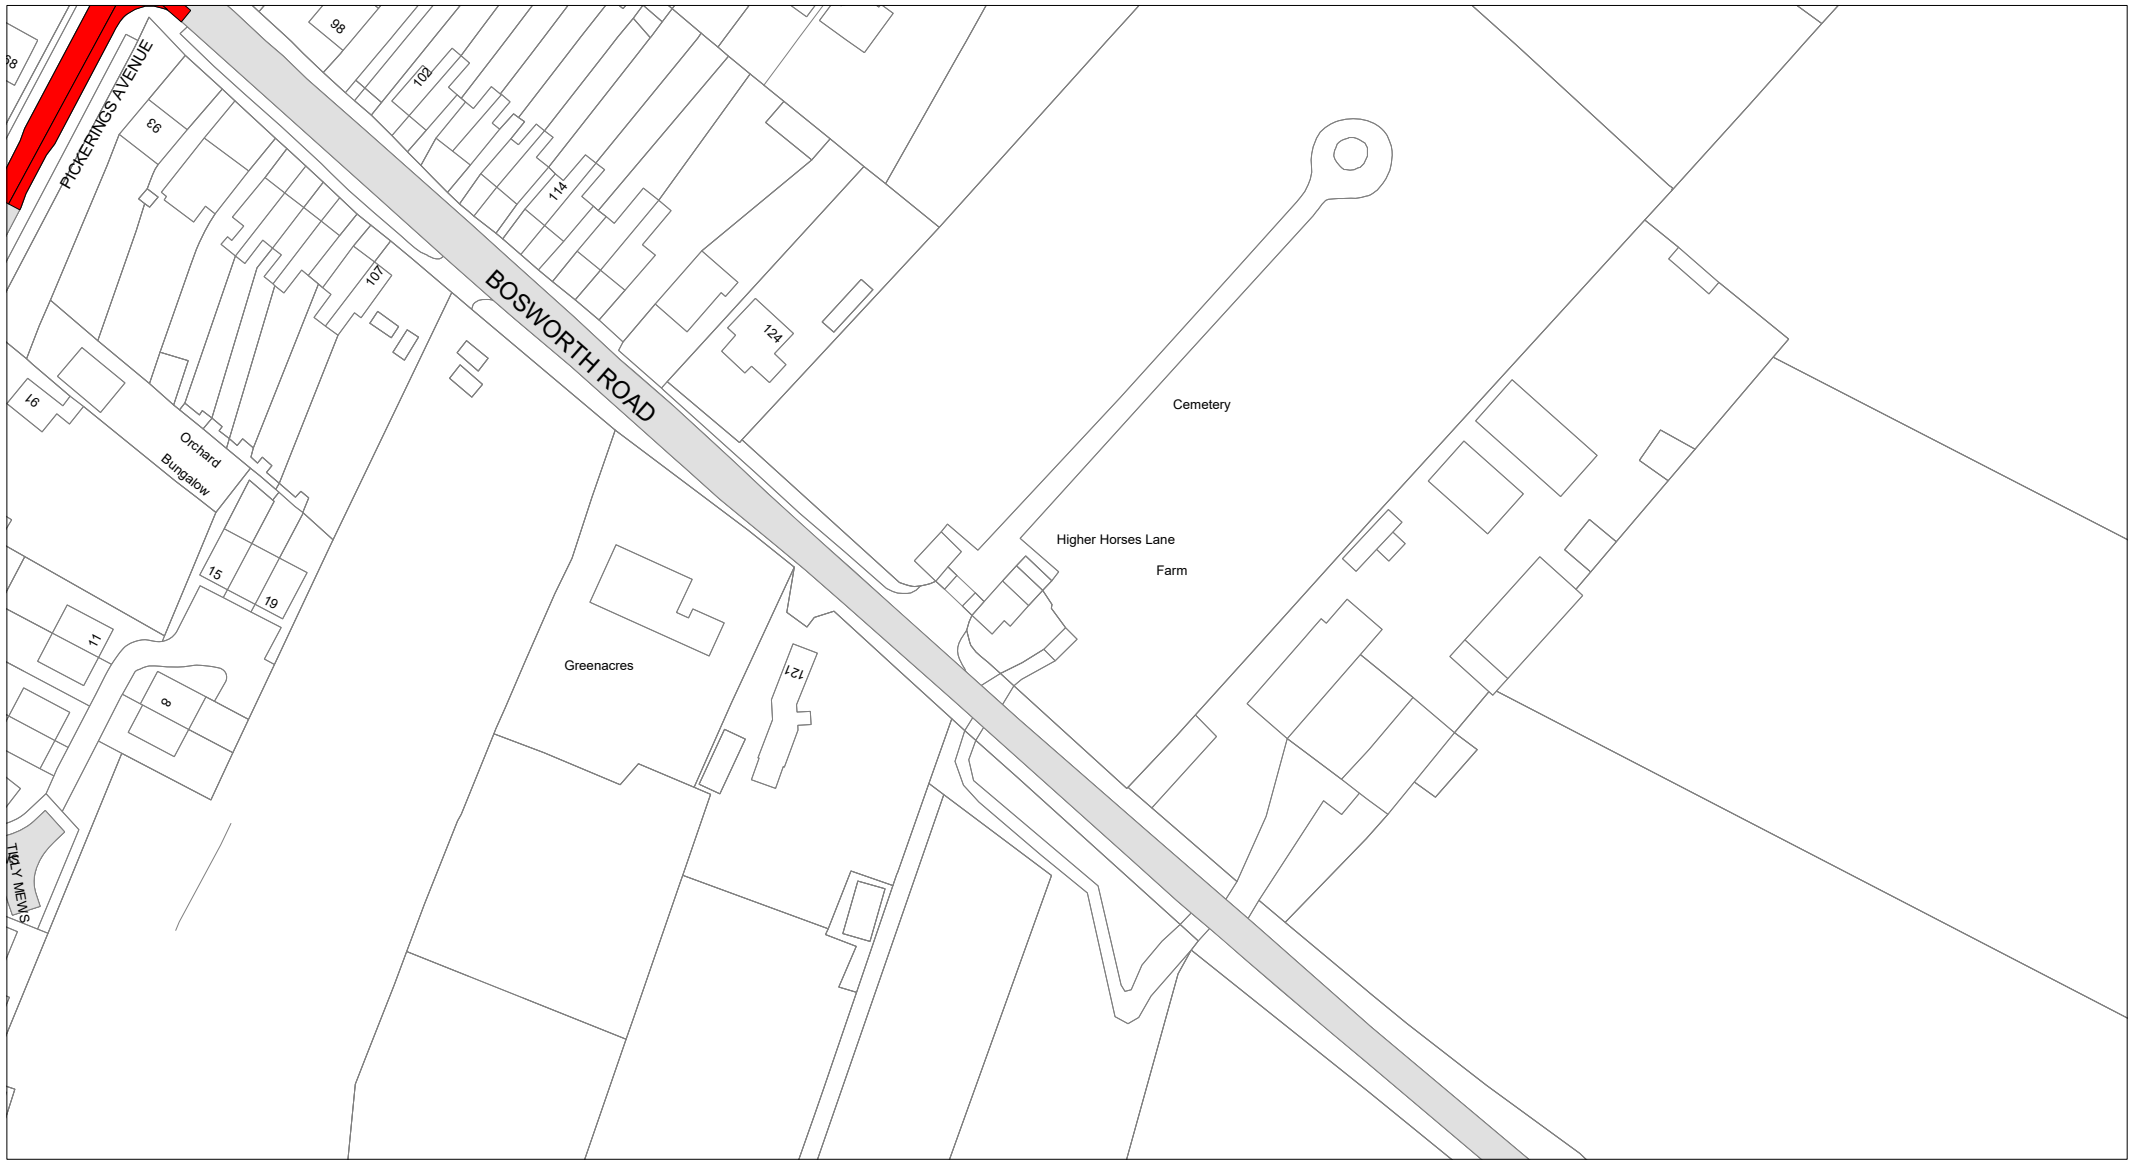

Tile Ref: HE26

© Crown copyright. All rights reserved
Leicestershire County Council
Licence No. 100019271 2021

SCALE	1 : 1250
DATE	24/05/2021
DRAWING No.	
DRAWN BY