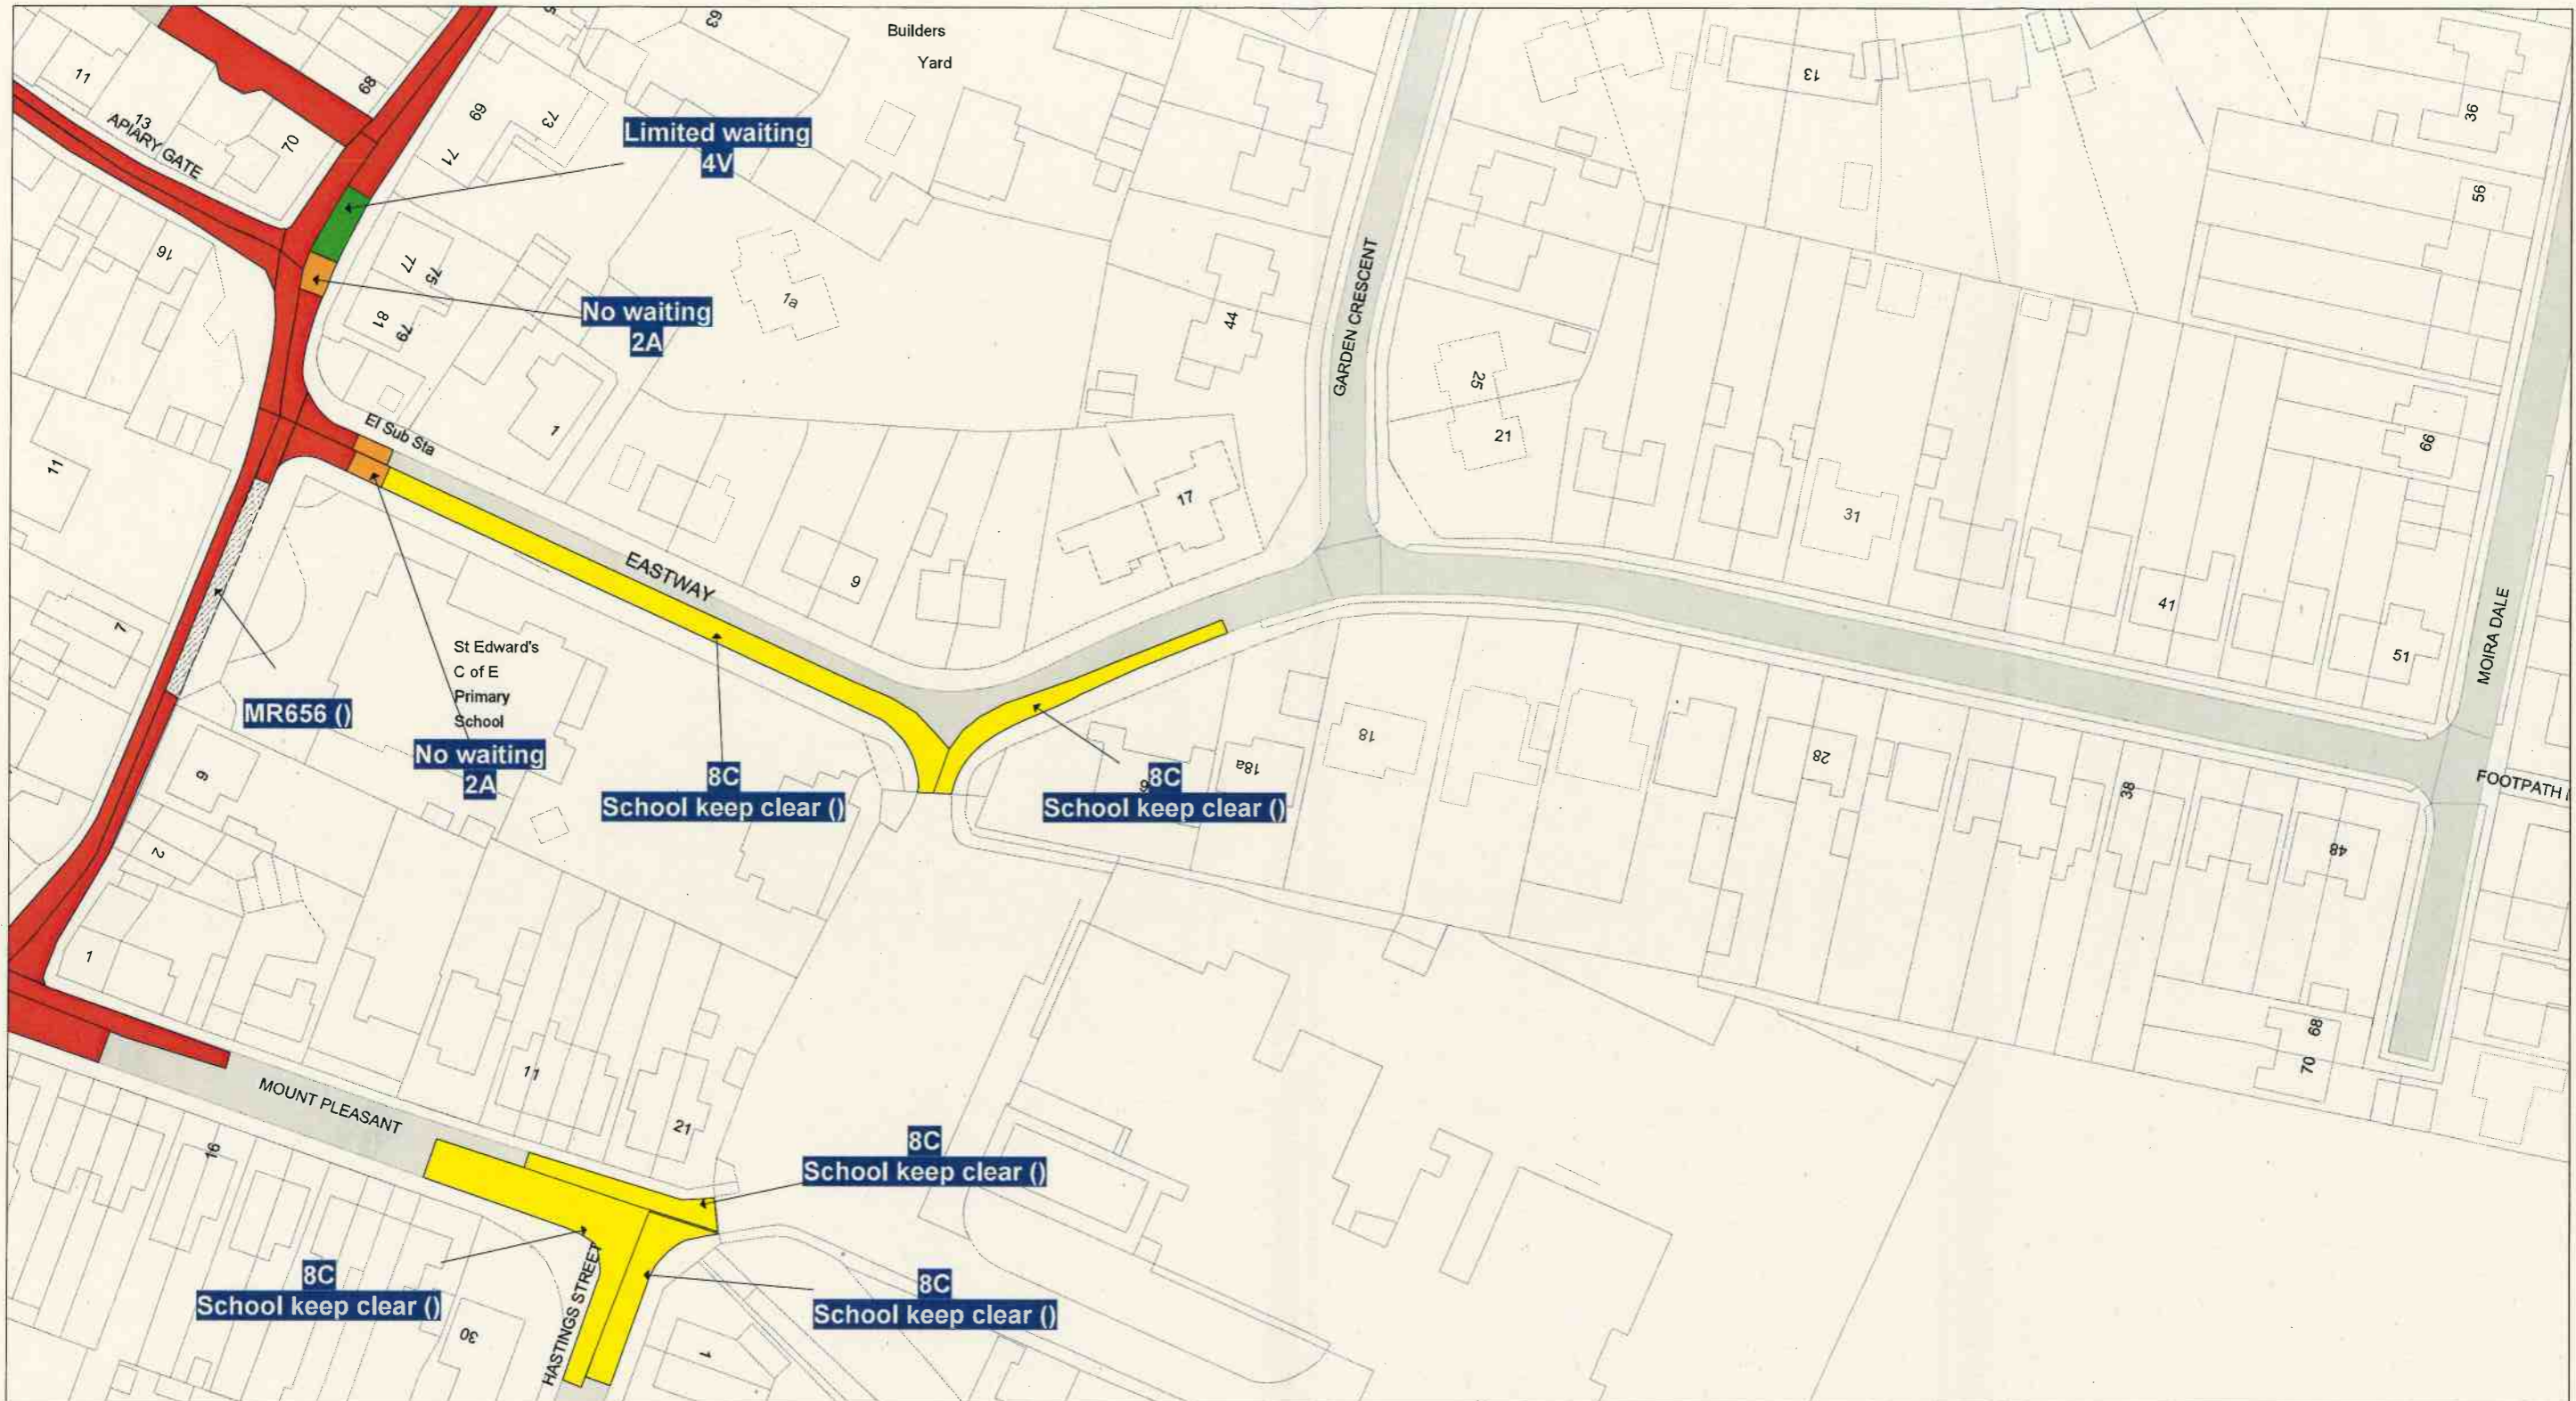

Tile Ref: EC57

© Crown copyright. All rights reserved
Leicestershire County Council
Licence No. 100019271 2020

SCALE	1 : 1250
DATE	25/09/2020
DRAWING No.	
DRAWN BY