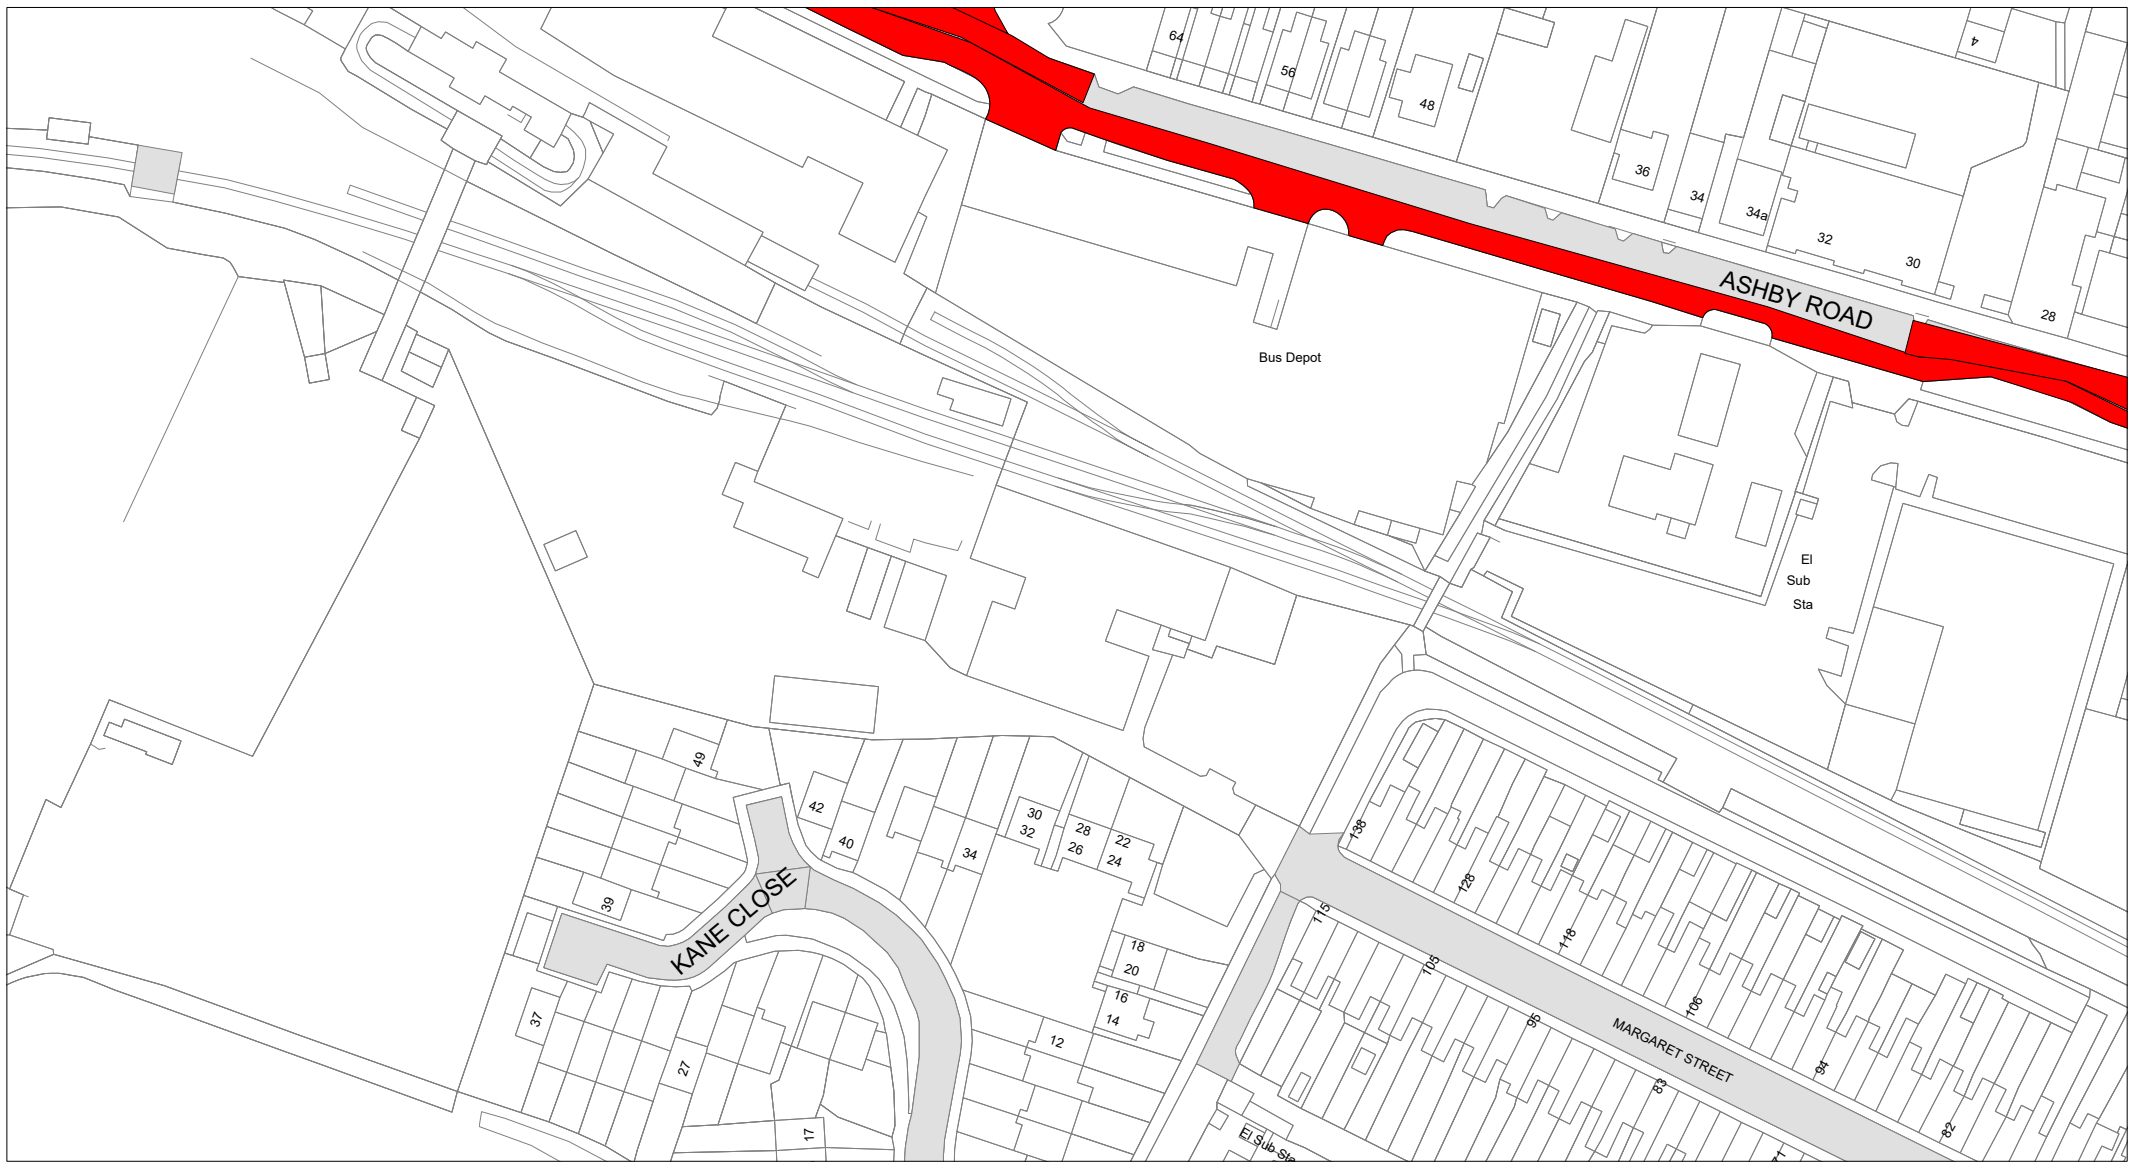

Tile Ref: GR49

© Crown copyright. All rights reserved
Leicestershire County Council
Licence No. 100019271 2021

SCALE	1 : 1250
DATE	02/03/2021
DRAWING No.	
DRAWN BY