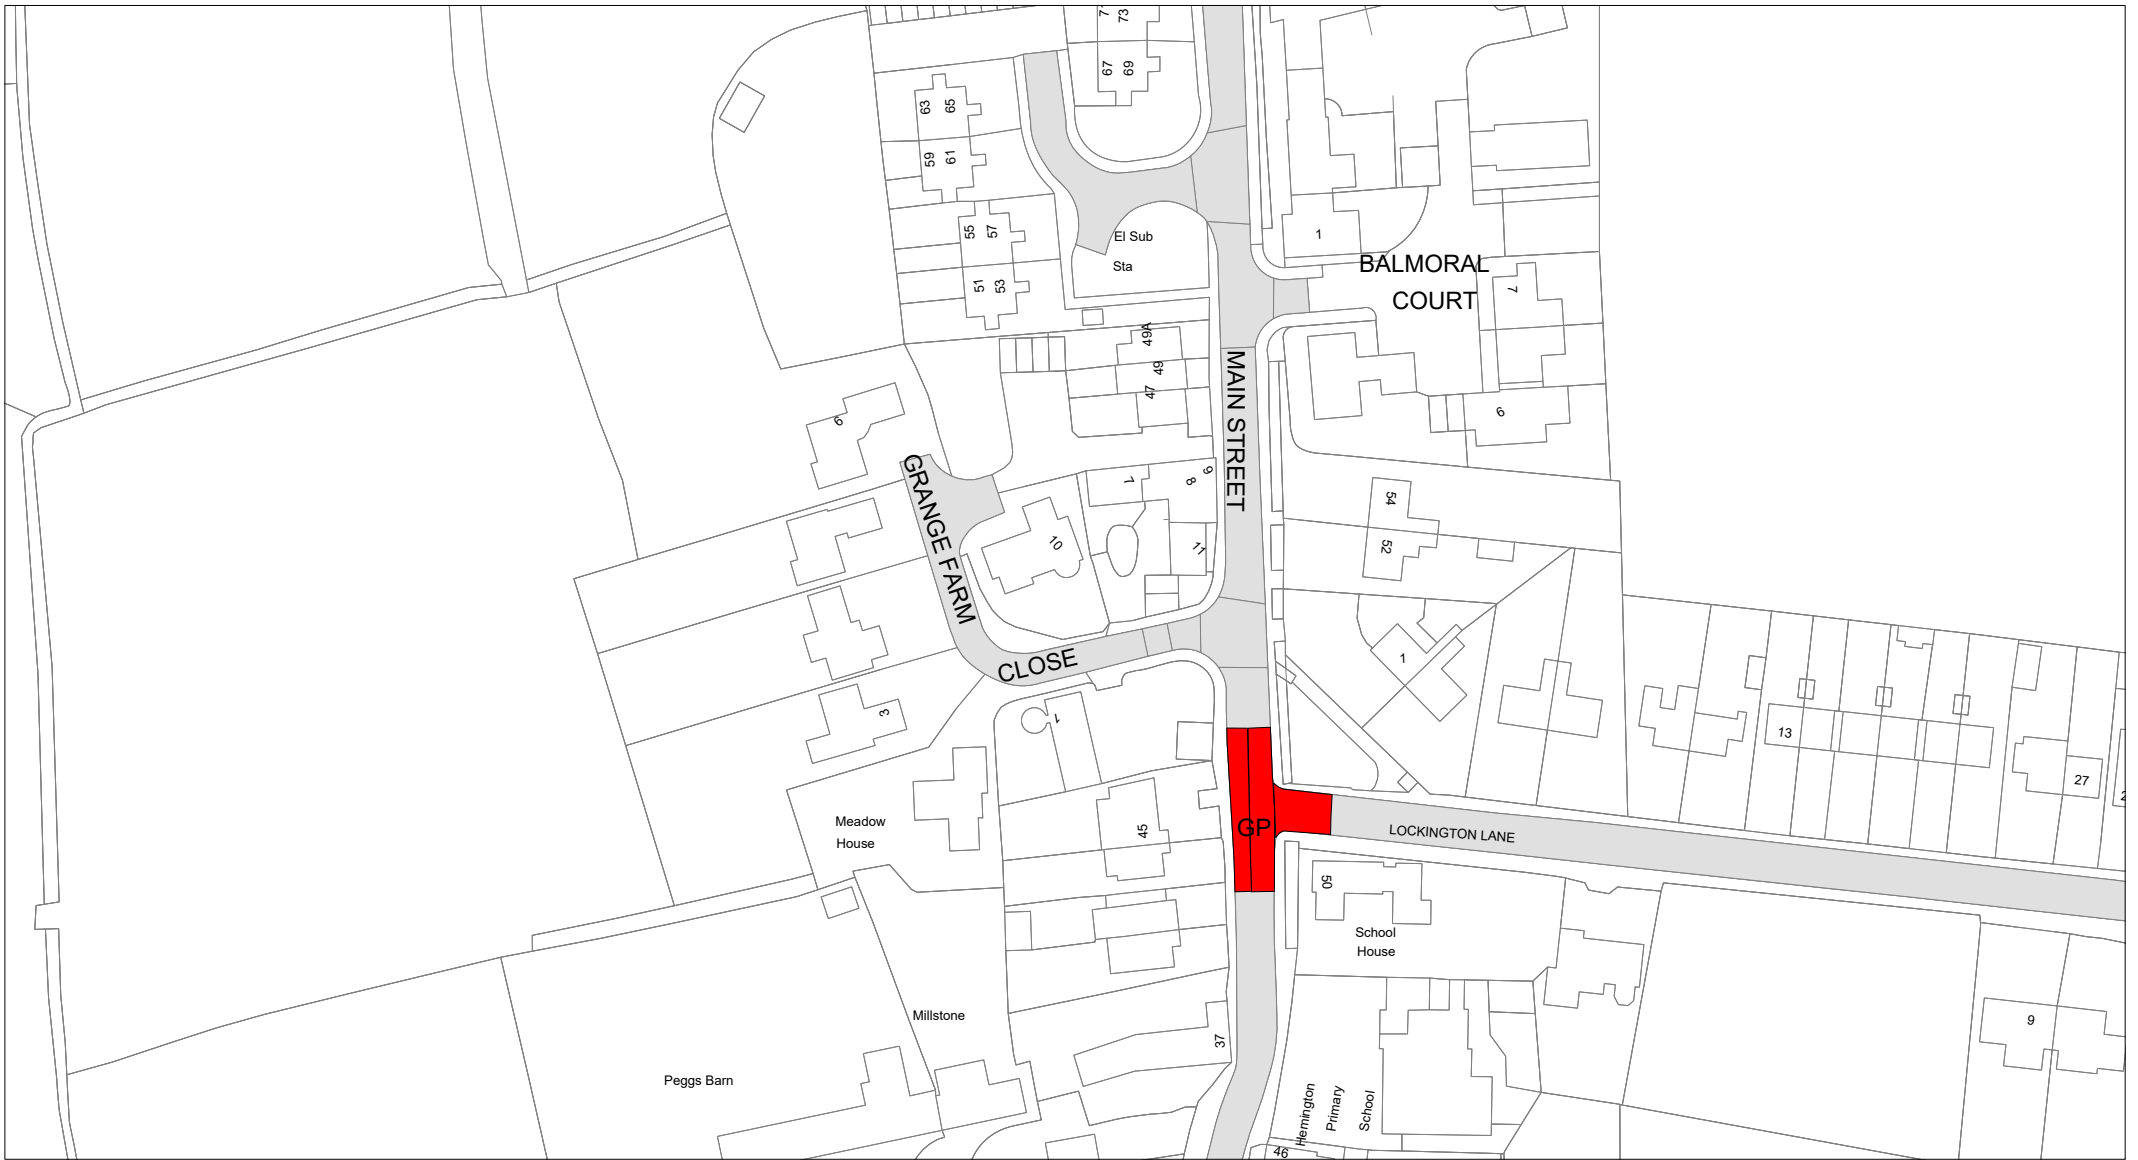

FIRST SCHEDULE
Plan(s) to be amended

SECOND SCHEDULE
New Plan(s)

DW63 - Lockington- Hemington
DX59 - Lockington- Hemington
DY62 - Lockington- Hemington

37801

THE COMMON SEAL of THE)
LEICESTERSHIRE COUNTY COUNCIL)
was hereunto affixed this 11th day of)
March 2021 in the presence of)