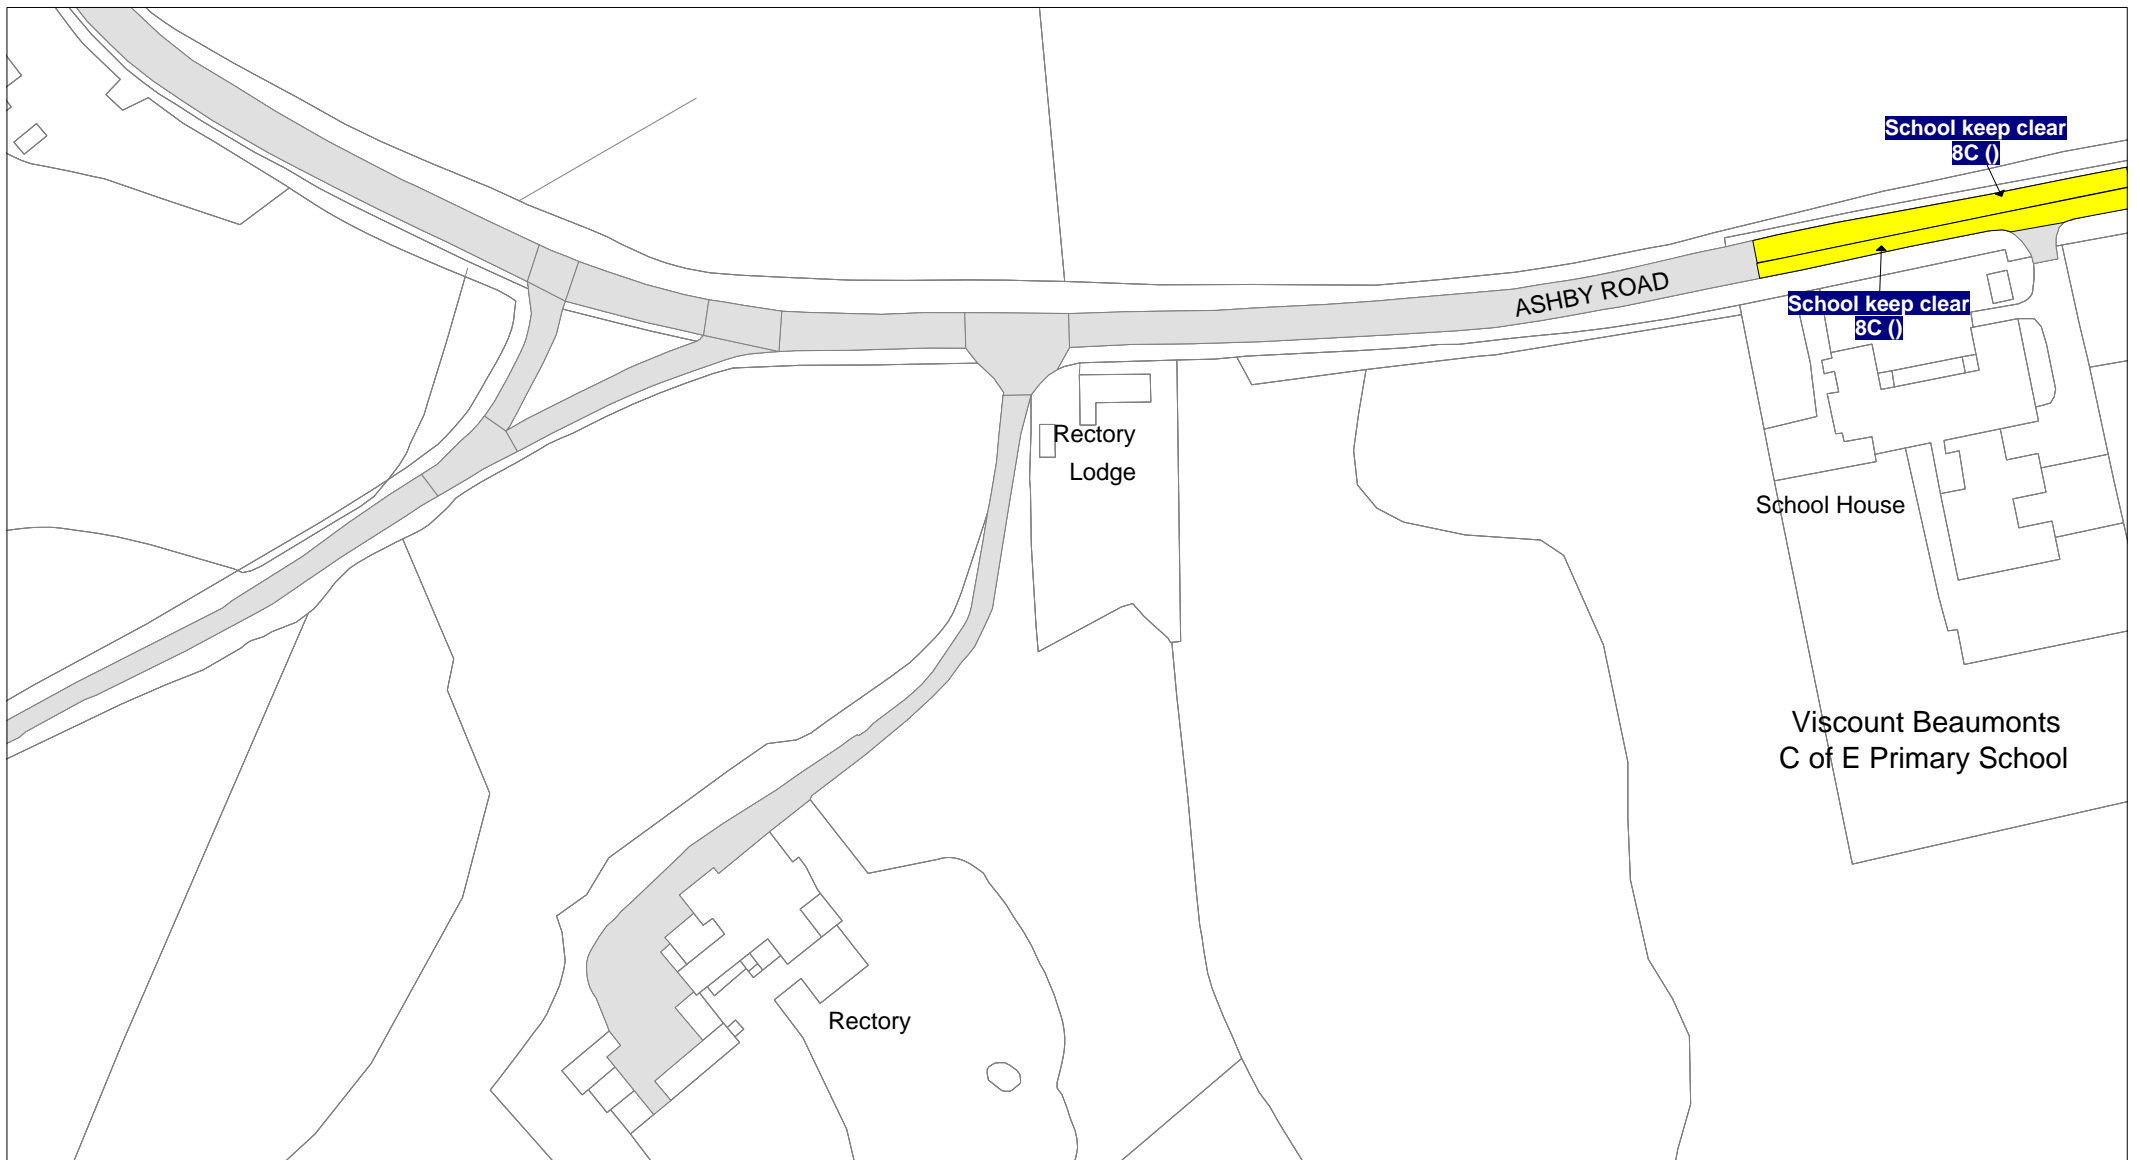

Tile Ref: GE42

© Crown copyright. All rights reserved
Leicestershire County Council
Licence No. 100019271 2018

SCALE	1 : 1250
DATE	19/11/2018
DRAWING No.	
DRAWN BY