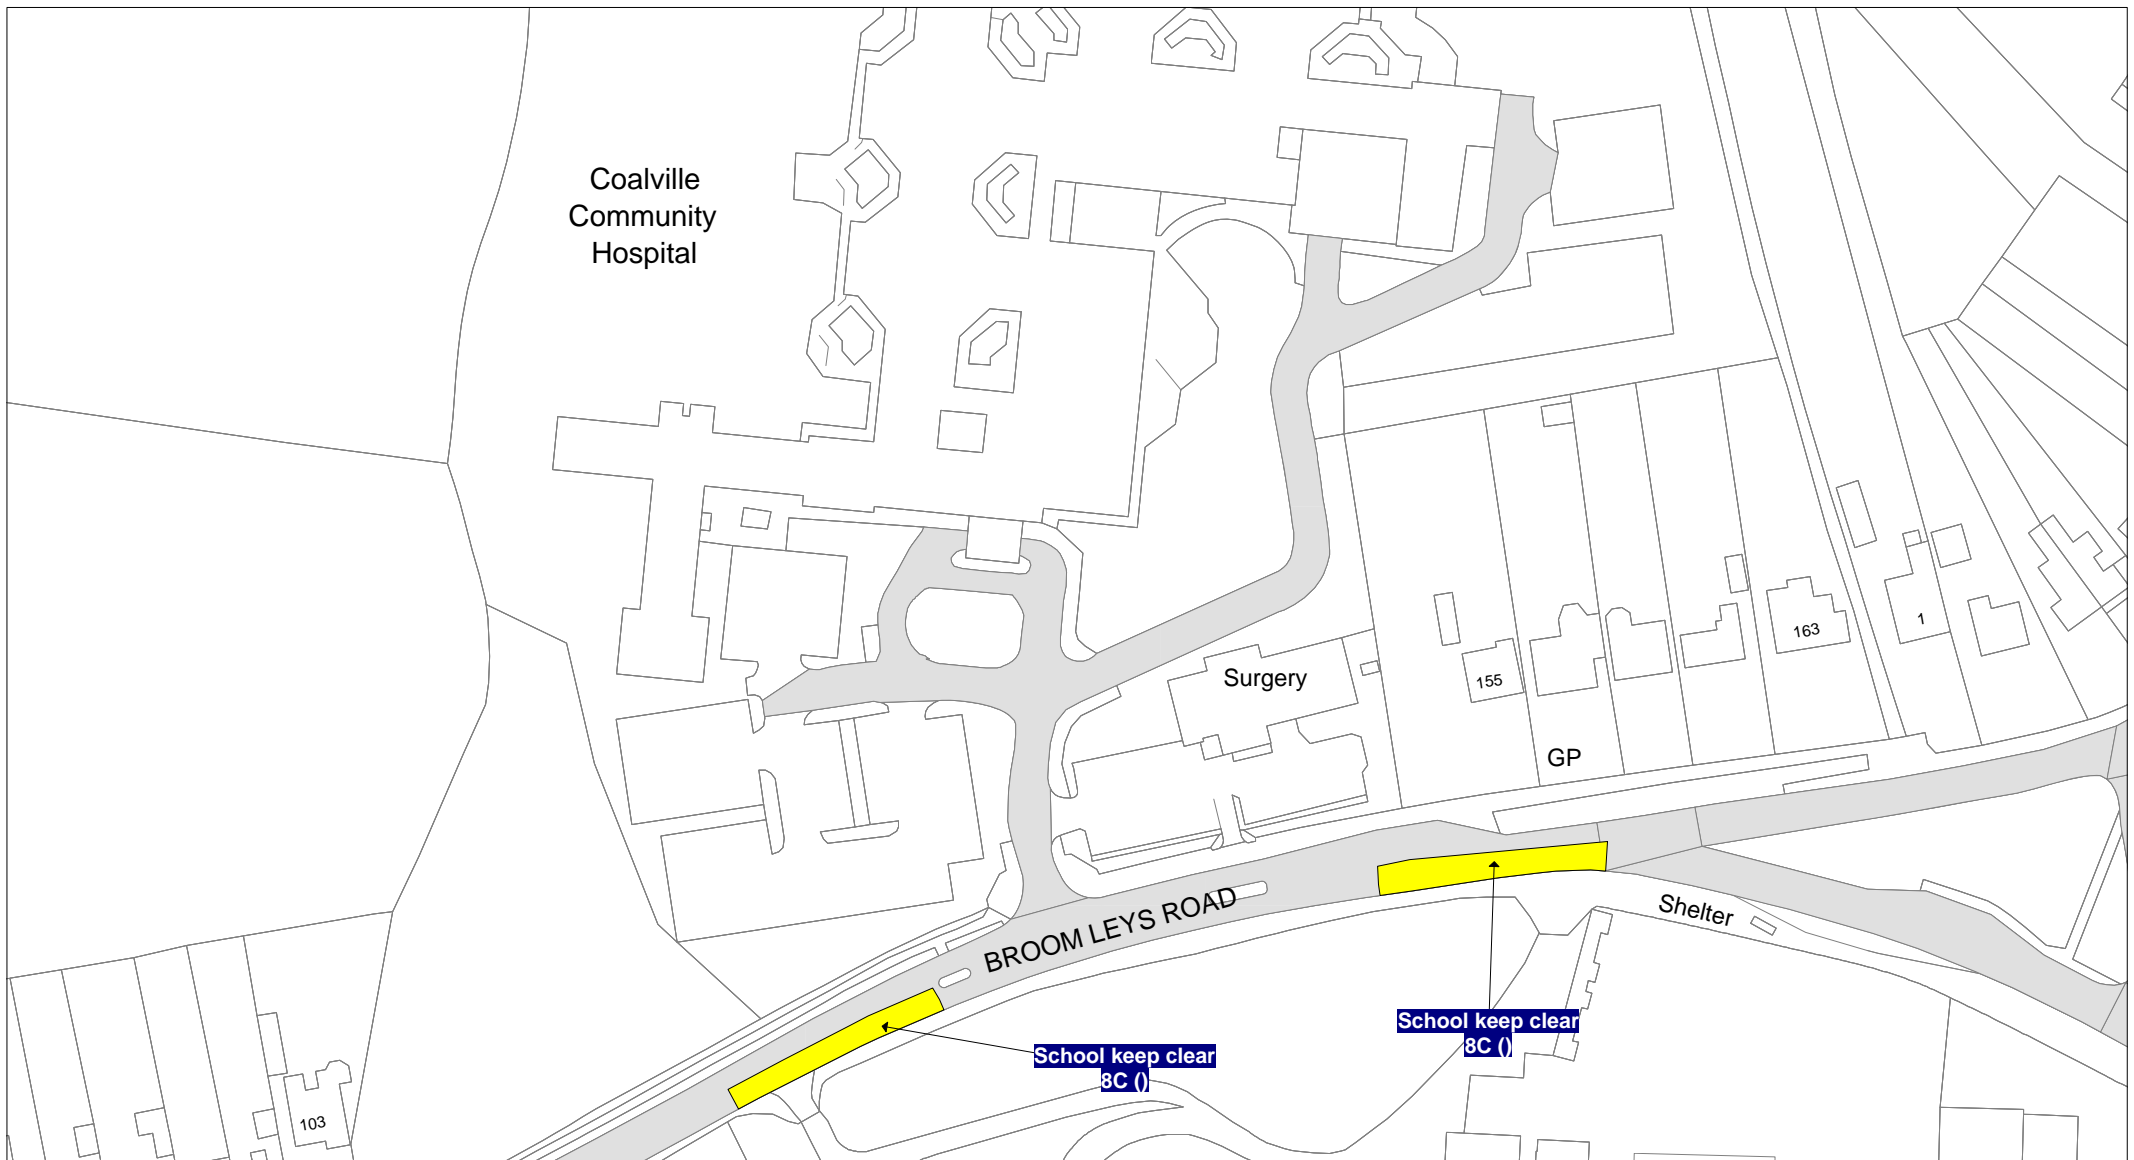

Tile Ref: GS55

© Crown copyright. All rights reserved
Leicestershire County Council
Licence No. 100019271 2018

SCALE	1 : 1250
DATE	19/11/2018
DRAWING No.	
DRAWN BY