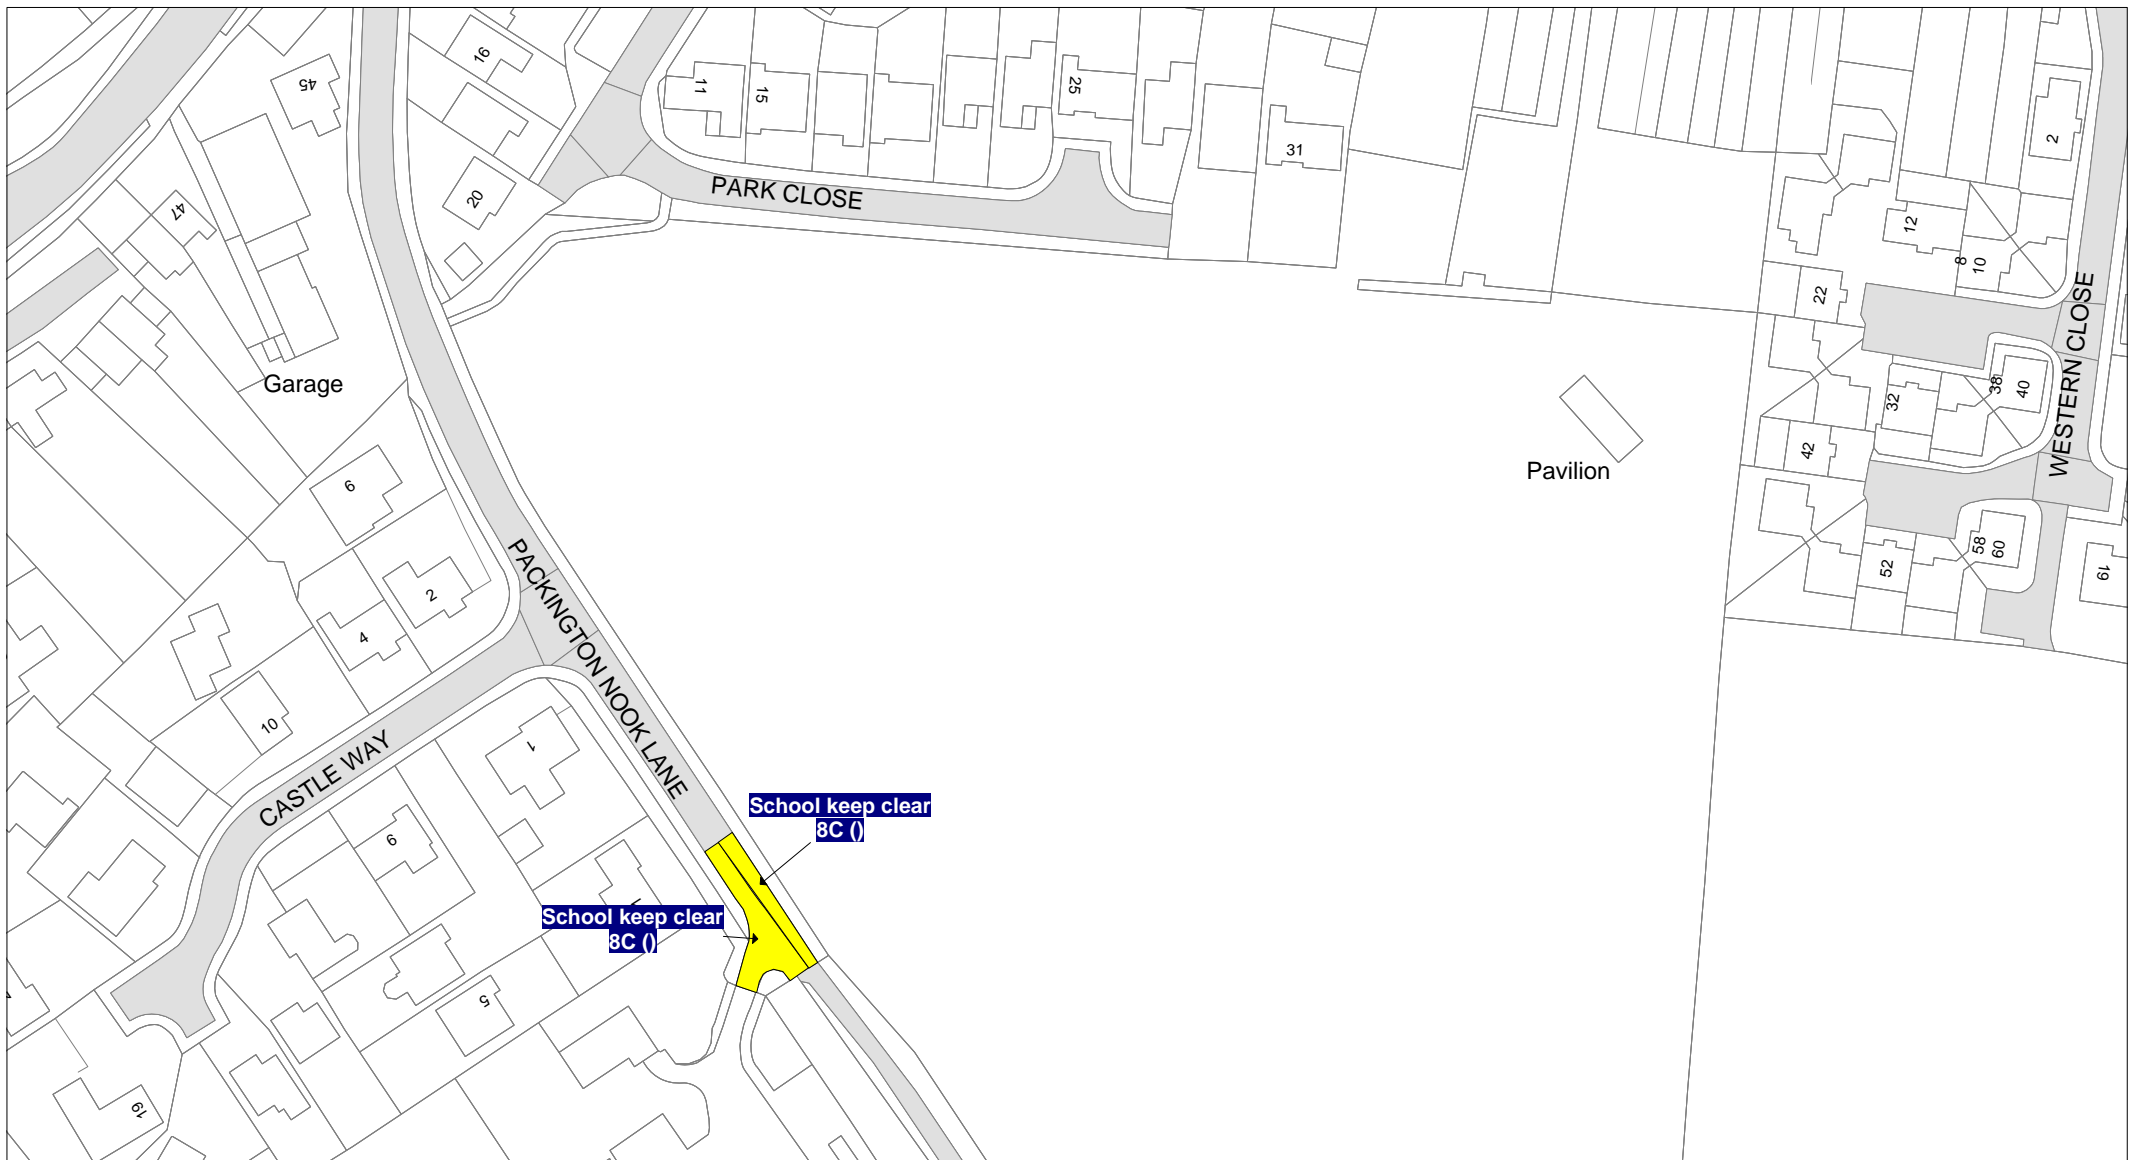

© Crown copyright. All rights reserved
Leicestershire County Council
Licence No. 100019271 2018

Tile Ref: GE43

SCALE

1 : 1250

DATE

19/11/2018

DRAWING No.

DRAWN BY