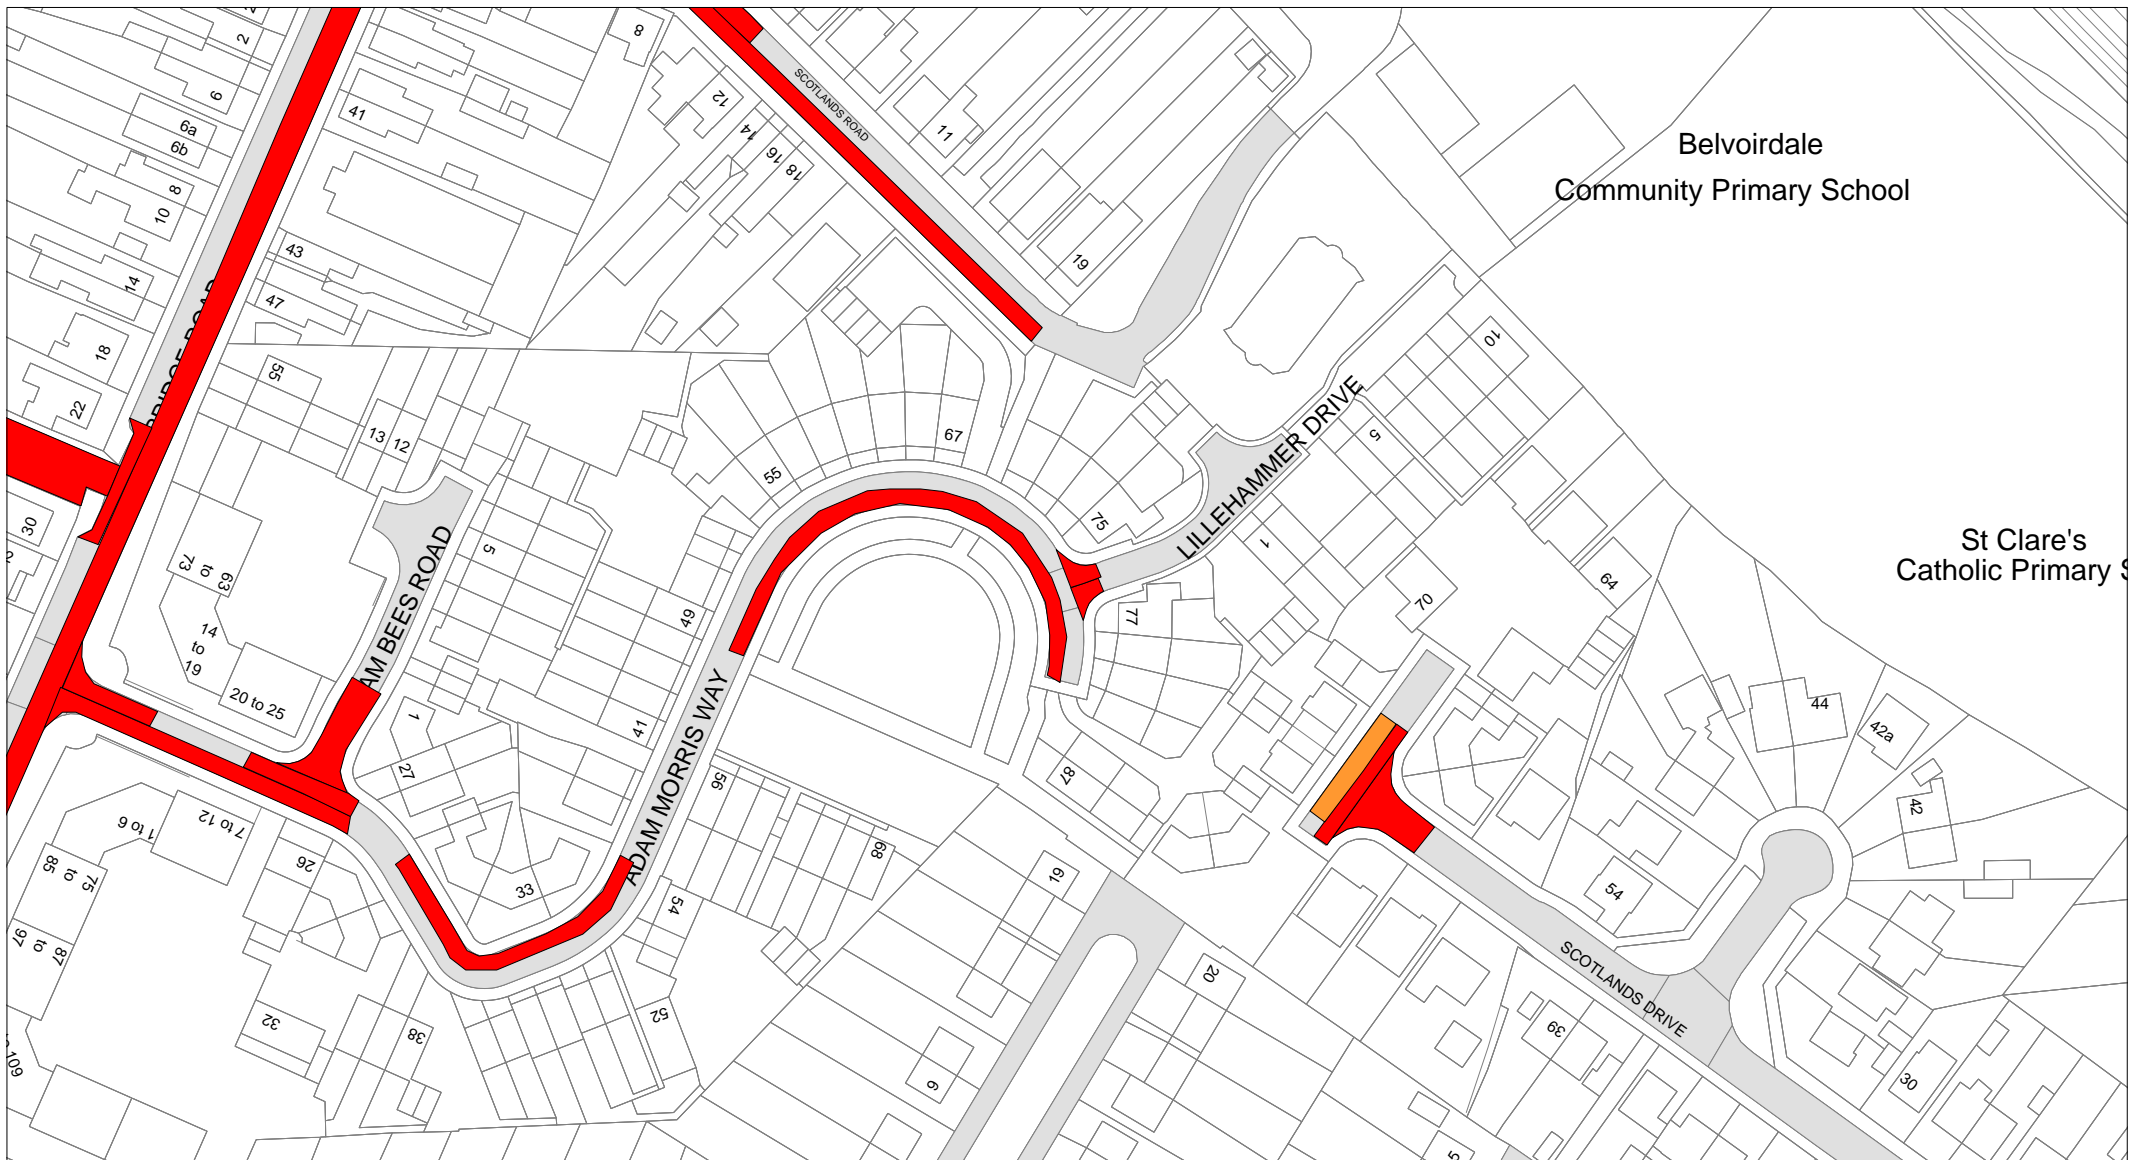

Belvoirdale
Community Primary School

St Clare's
Catholic Primary School

Tile Ref: GU51

© Crown copyright. All rights reserved
Leicestershire County Council
Licence No. 100019271 2019

SCALE	1 : 1250
DATE	03/09/2018
DRAWING No.	
DRAWN BY