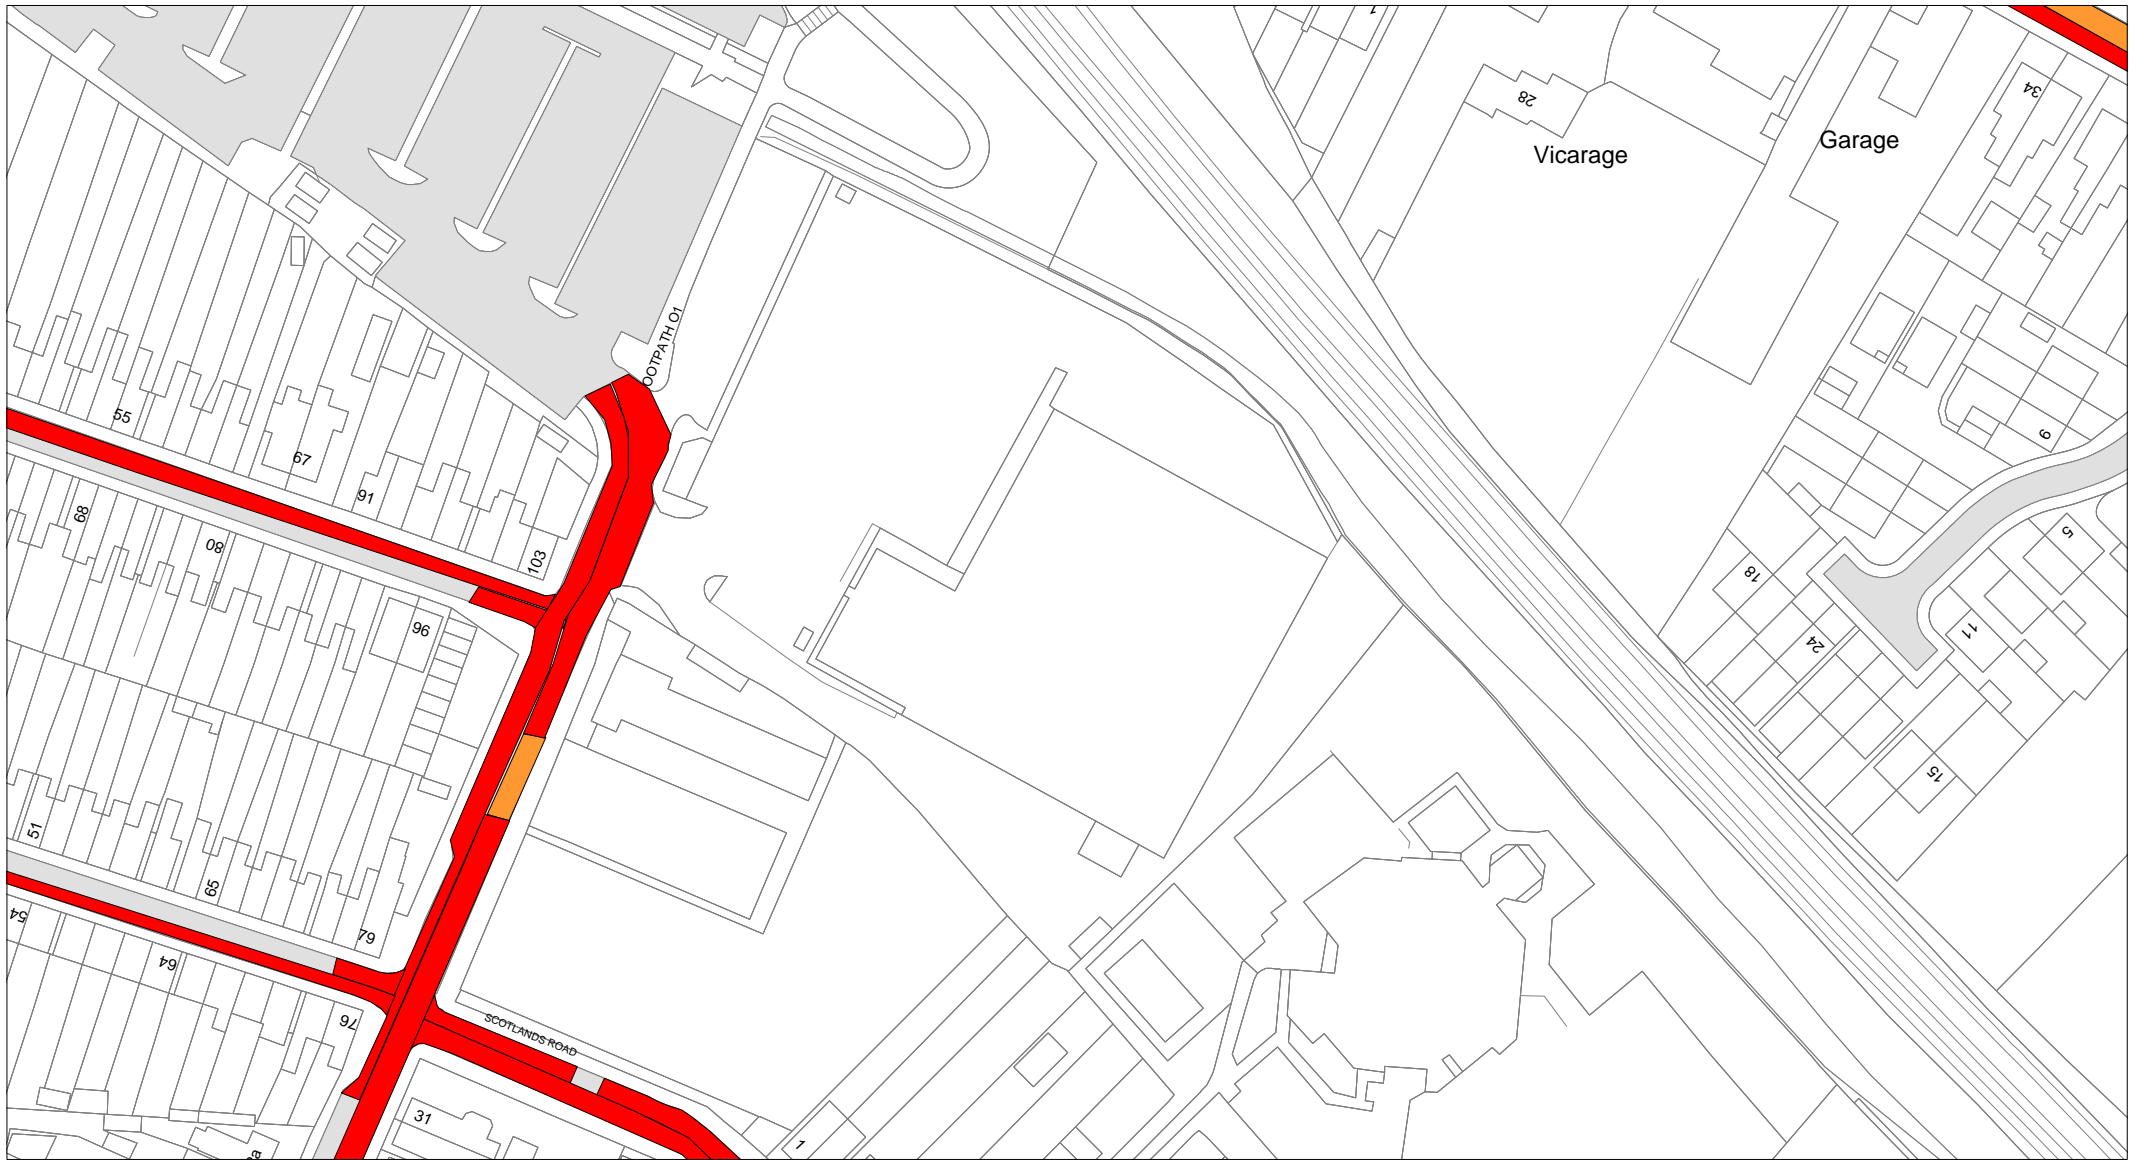

Tile Ref: GT51

© Crown copyright. All rights reserved
Leicestershire County Council
Licence No. 100019271 2019

SCALE	1 : 1250
DATE	03/09/2018
DRAWING No.	
DRAWN BY