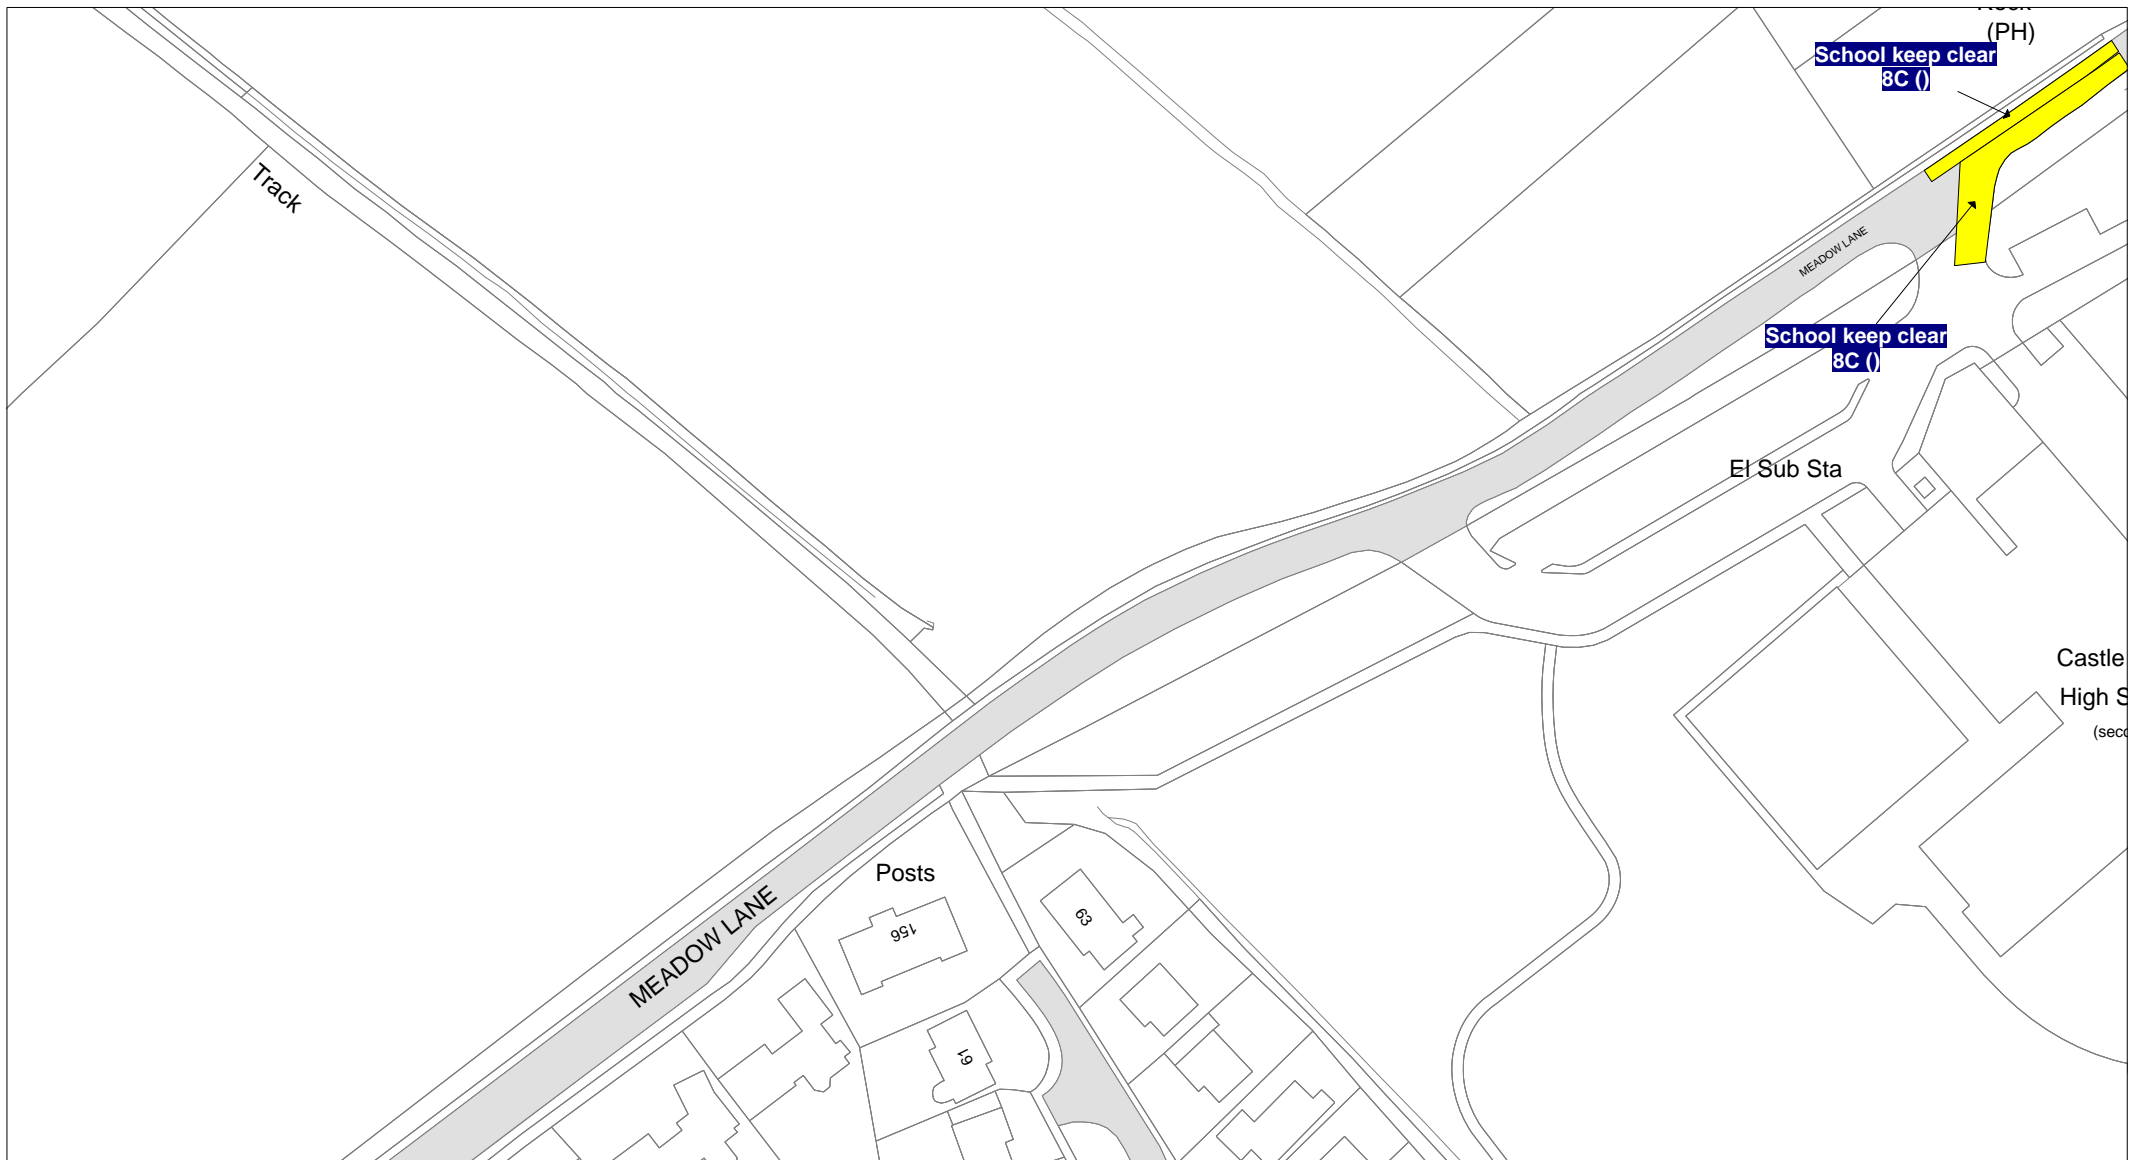

© Crown copyright. All rights reserved
Leicestershire County Council
Licence No. 100019271 2018

Tile Ref: GO58

SCALE	1 : 1250
DATE	08/08/2018
DRAWING No.	
DRAWN BY