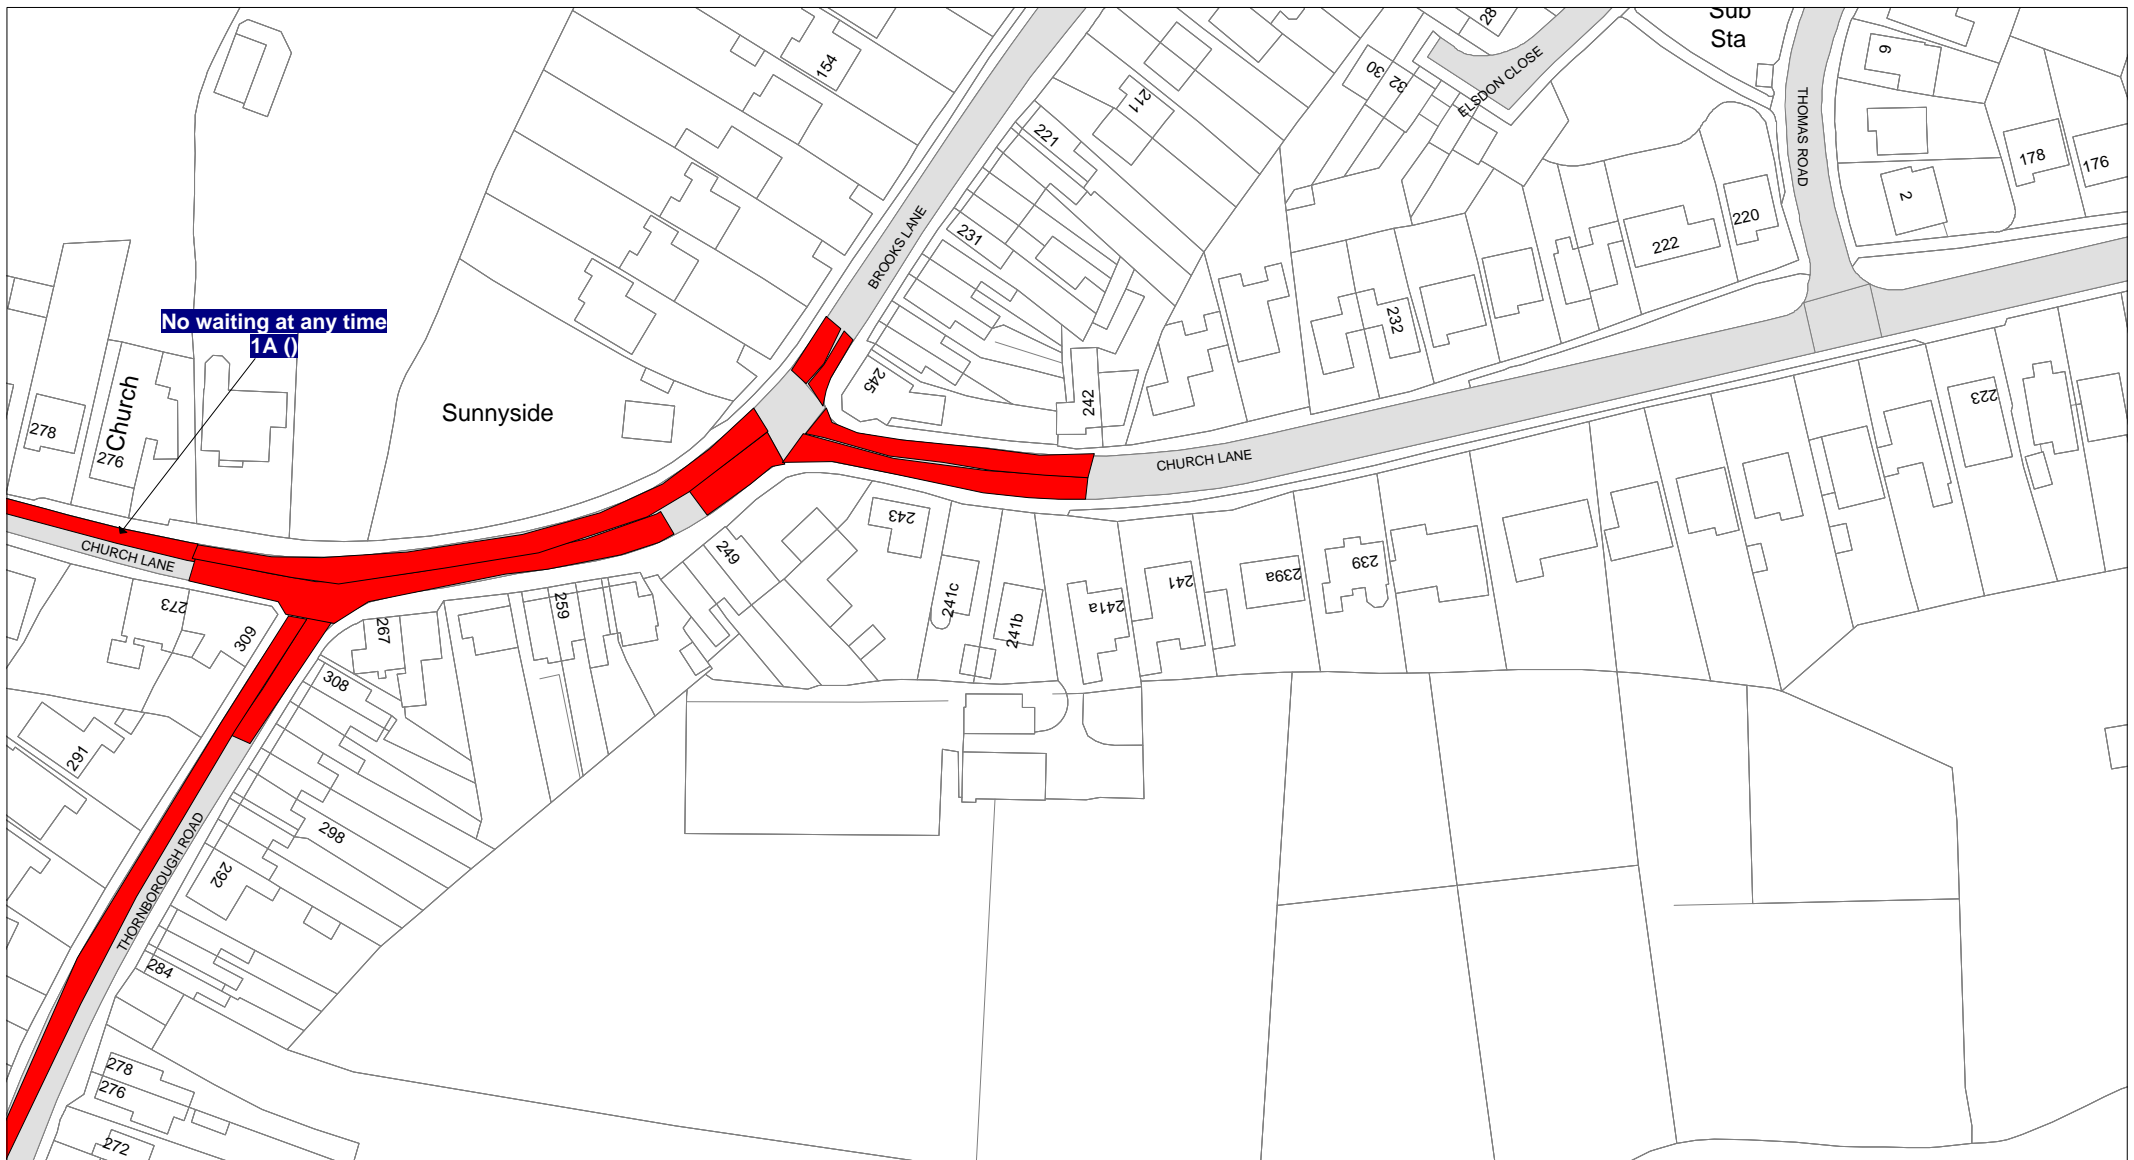

*ATL*

© Crown copyright. All rights reserved  
 Leicestershire County Council  
 Licence No. 100019271 2018

Tile Ref: GJ50

SCALE	1 : 1250
DATE	11/07/2018
DRAWING No.	
DRAWN BY	

No waiting at any time  
1A()