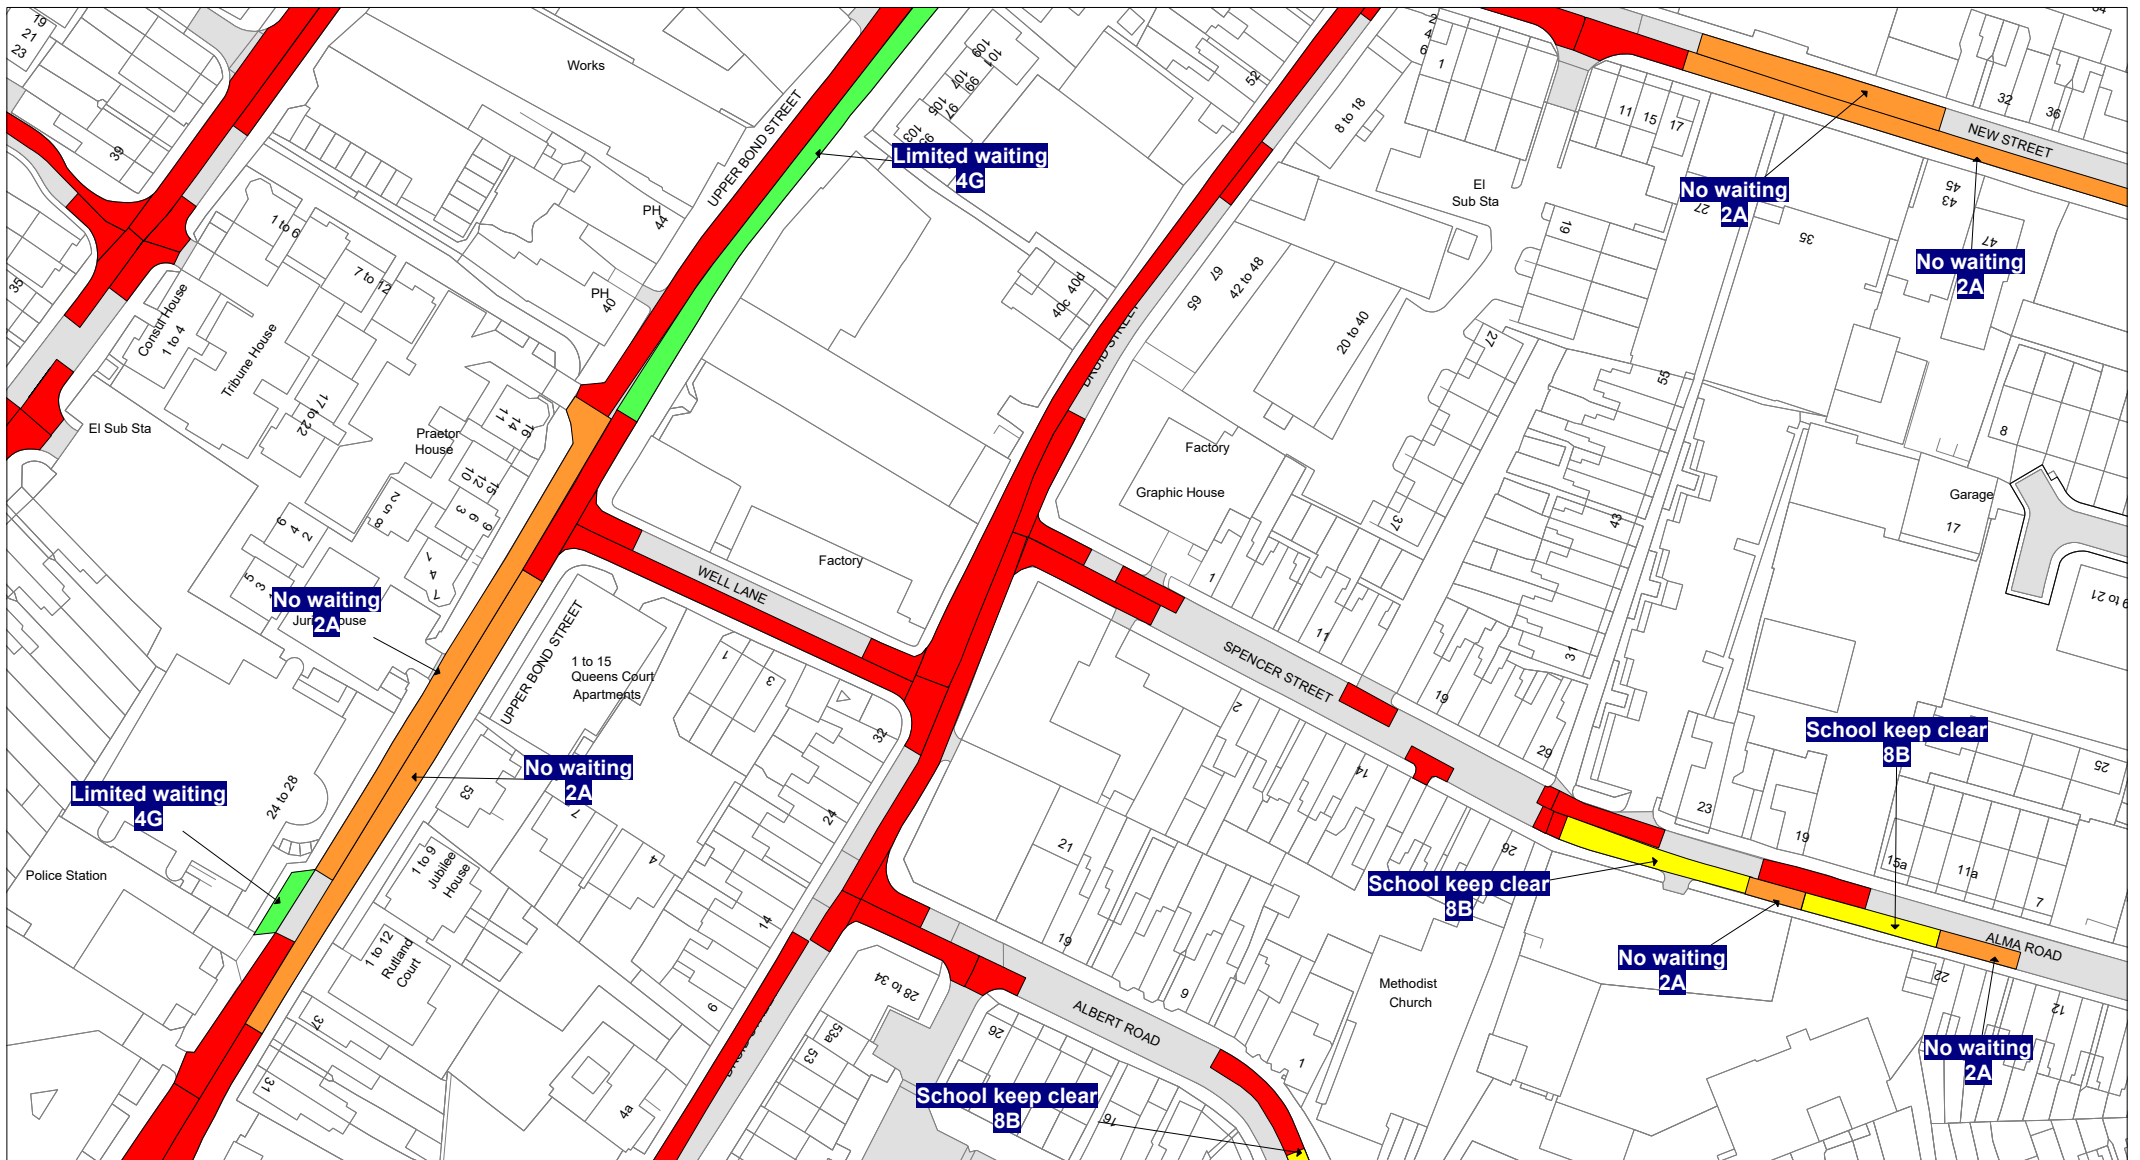

Tile Ref: KS51

© Crown copyright. All rights reserved
Leicestershire County Council
Licence No. 100019271 2022

SCALE	1 : 1250
DATE	30/12/2022
DRAWING No.	
DRAWN BY