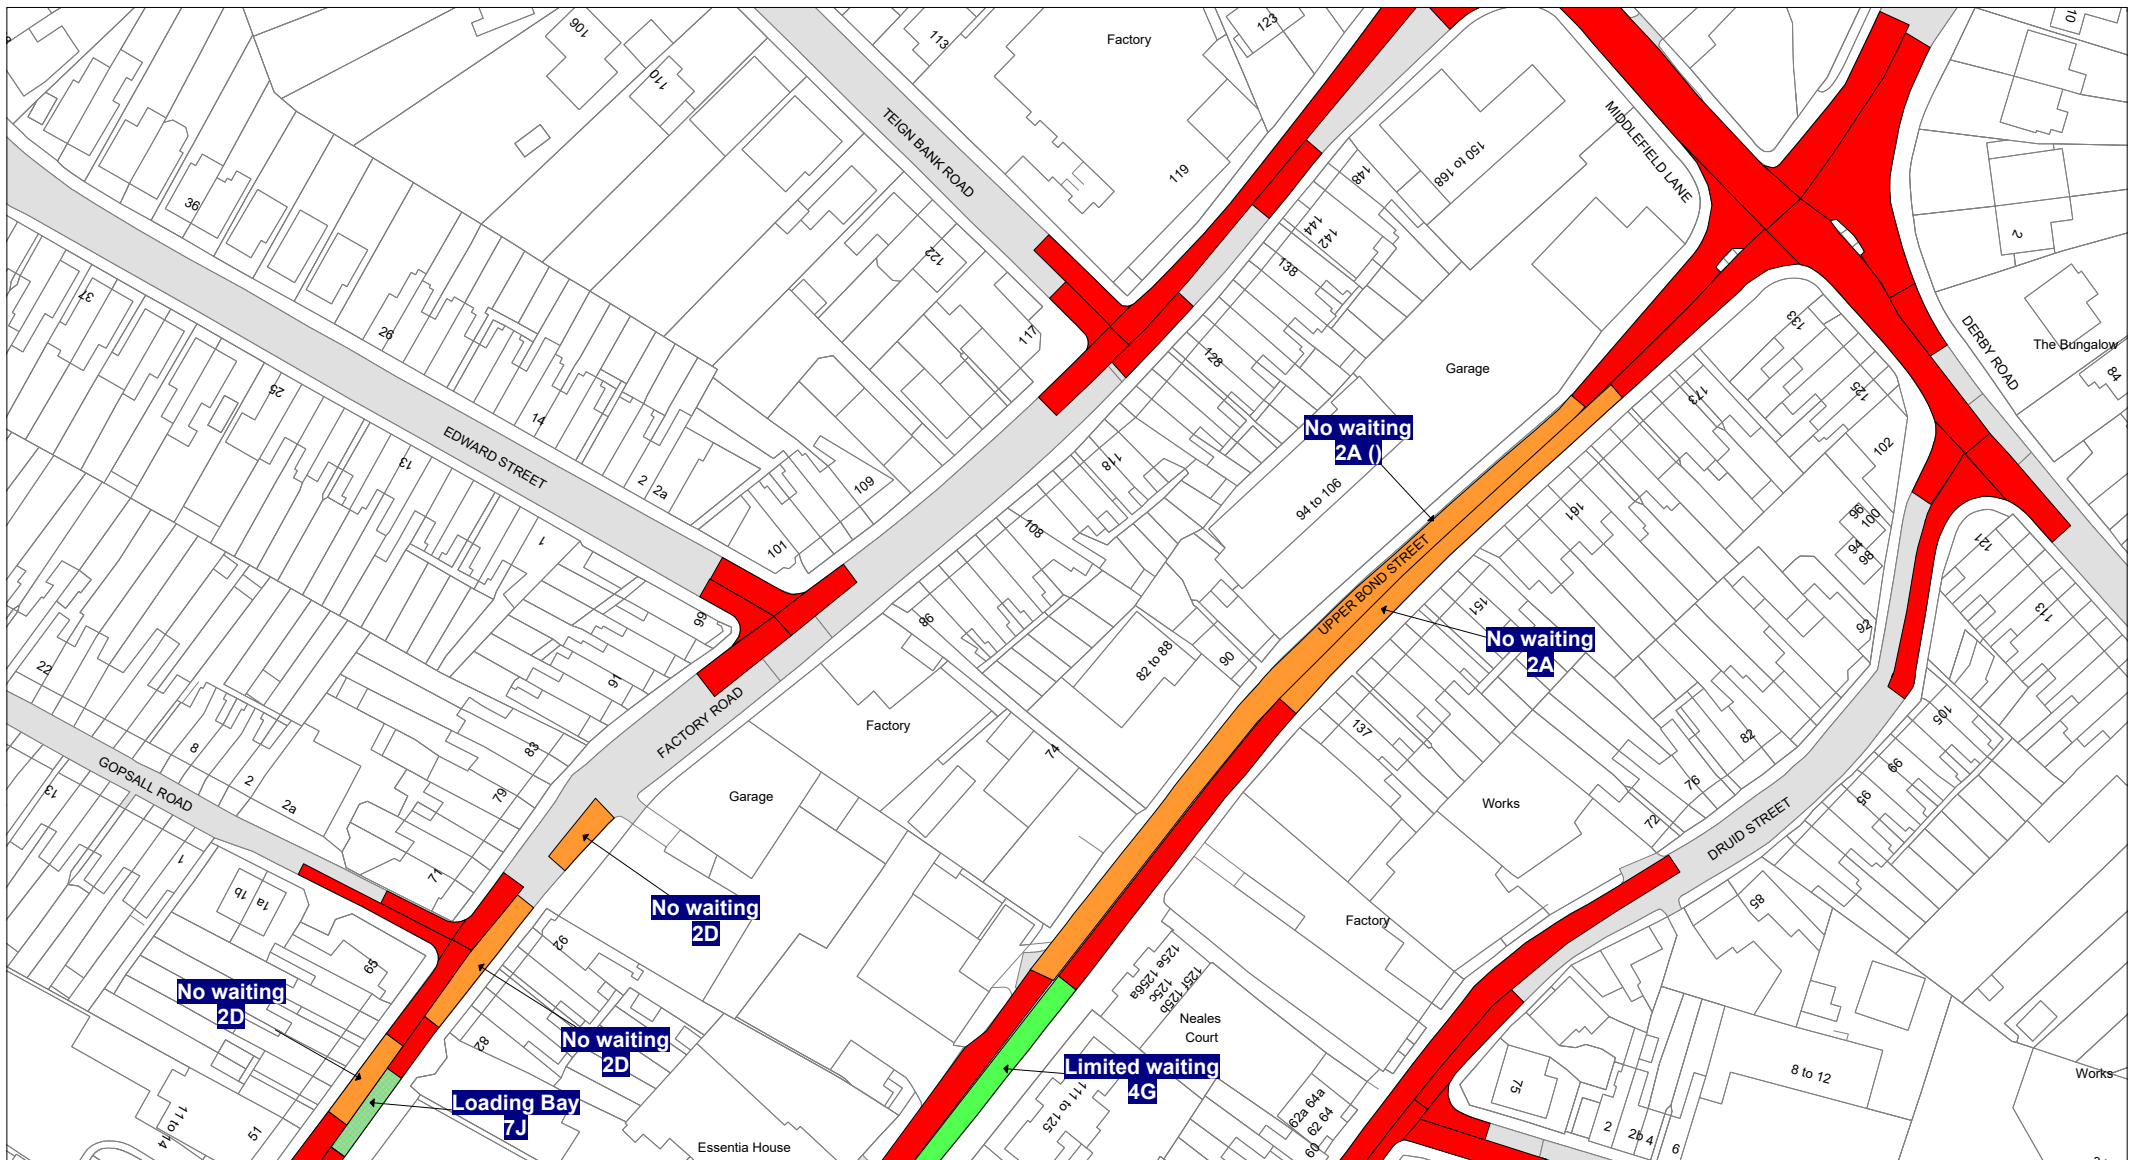

**Leicestershire
County Council**

Tile Ref: KR51

© Crown copyright. All rights reserved
Leicestershire County Council
Licence No. 100019271 2022

SCALE

1 : 1250

DATE

30/12/2022

DRAWING No.

DRAWN BY