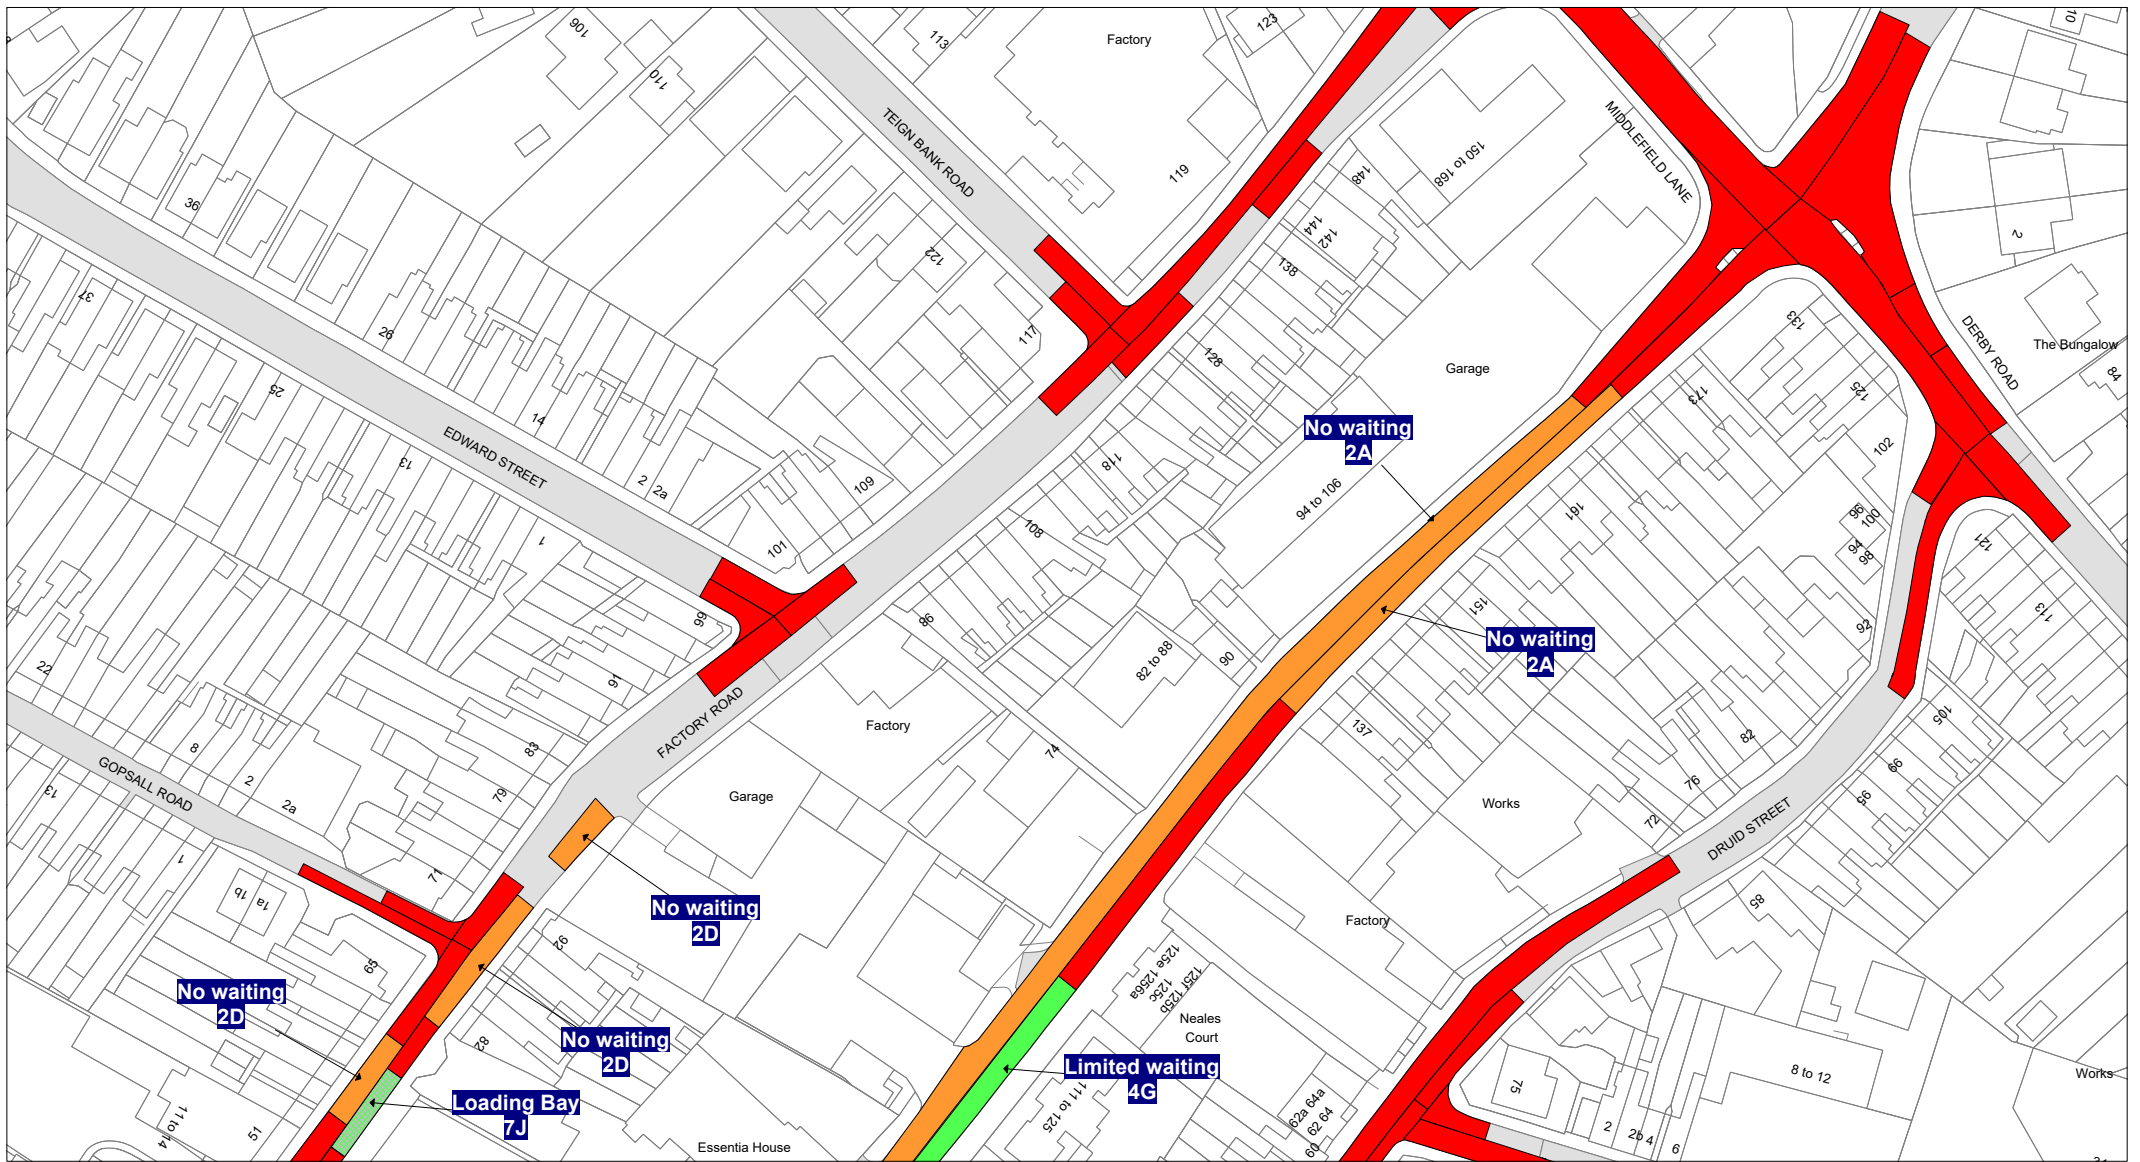

**Leicestershire
County Council**

Tile Ref: KR51

© Crown copyright. All rights reserved
Leicestershire County Council
Licence No. 100019271 2022

SCALE

1 : 1250

DATE

05/10/2022

DRAWING No.

DRAWN BY