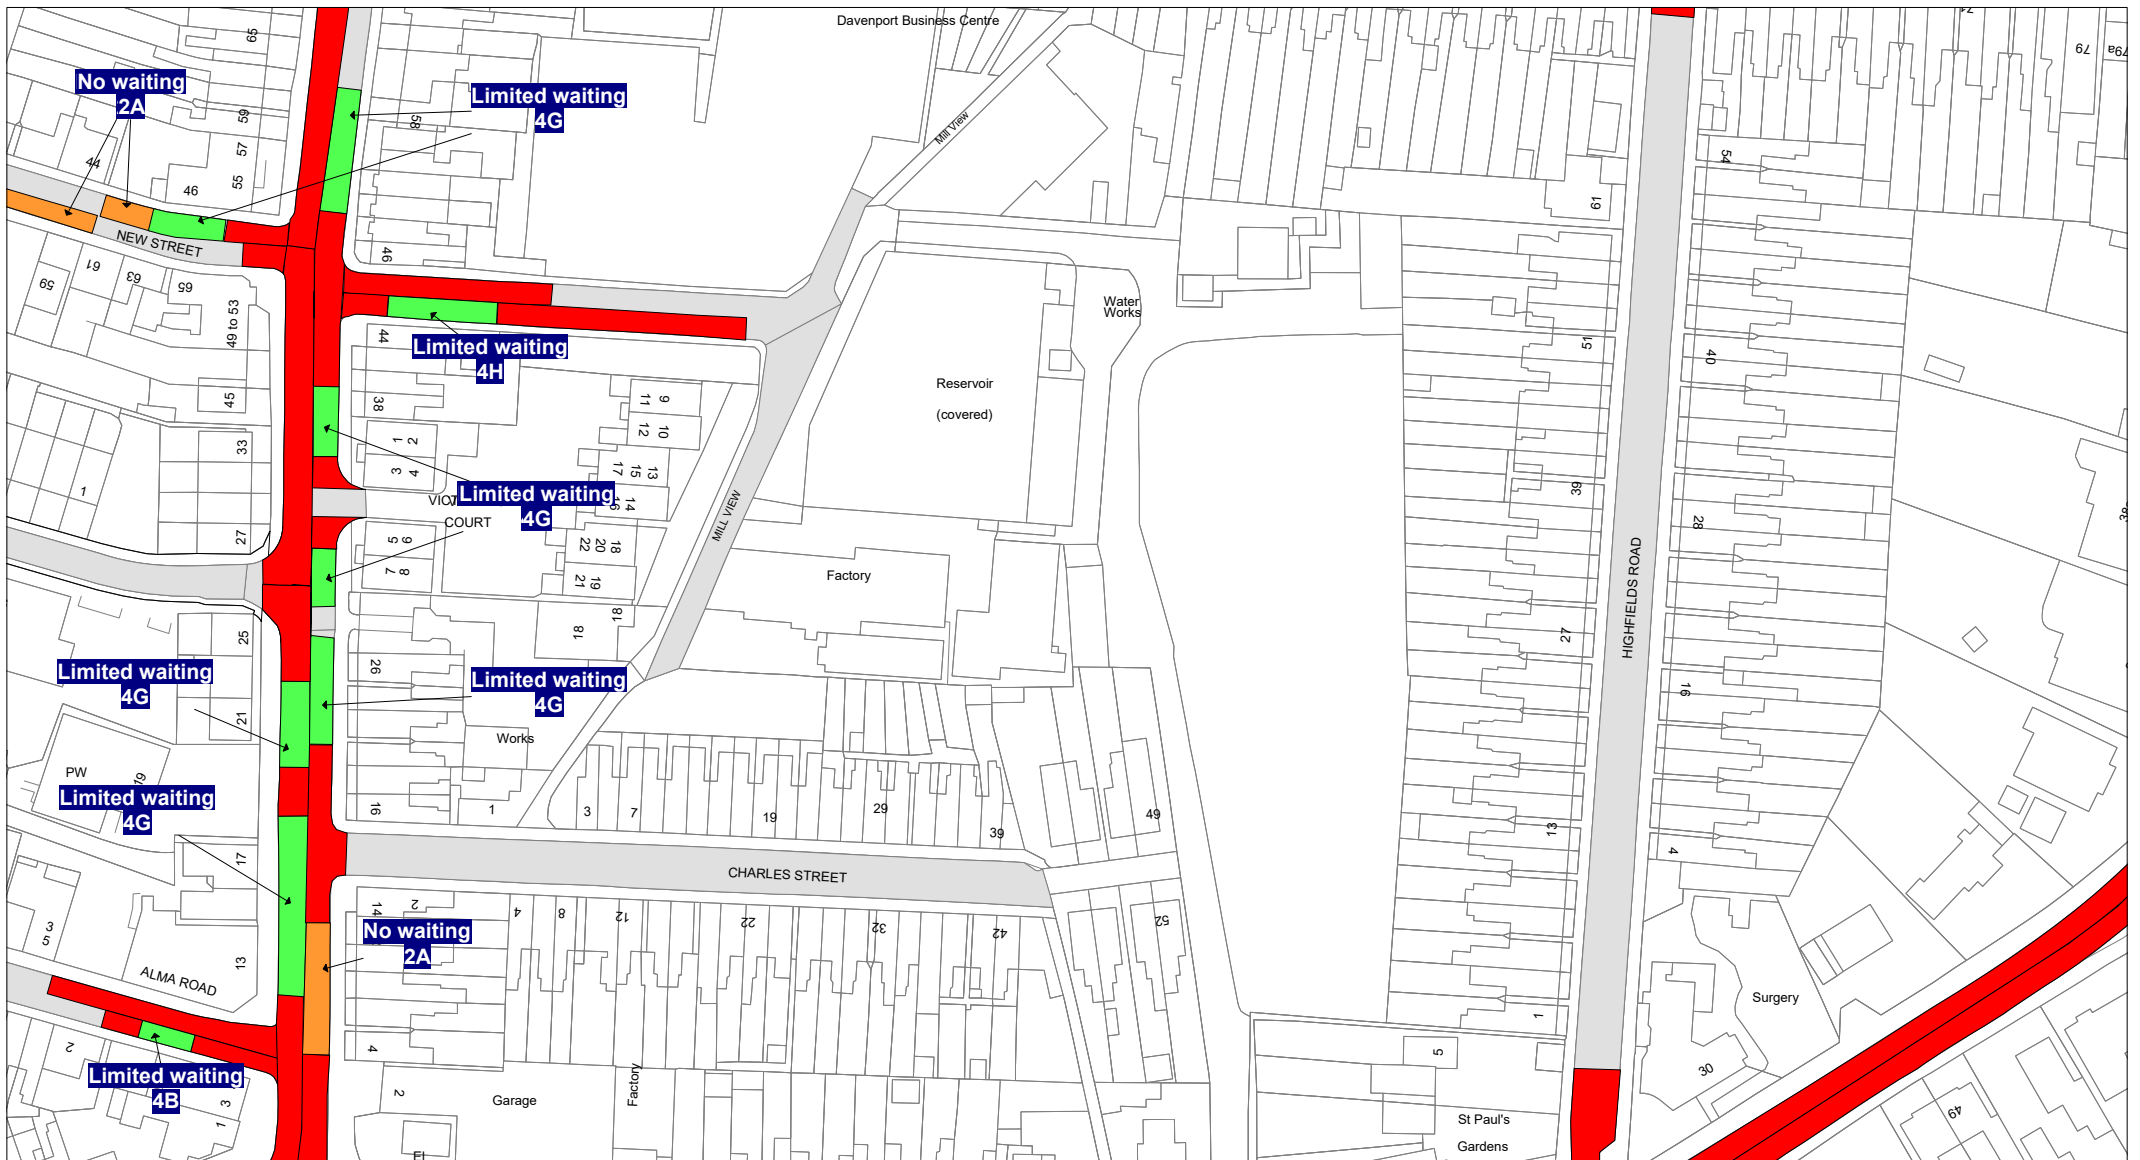

Tile Ref: KS52

© Crown copyright. All rights reserved
Leicestershire County Council
Licence No. 100019271 2022

SCALE	1 : 1250
DATE	05/10/2022
DRAWING No.	
DRAWN BY