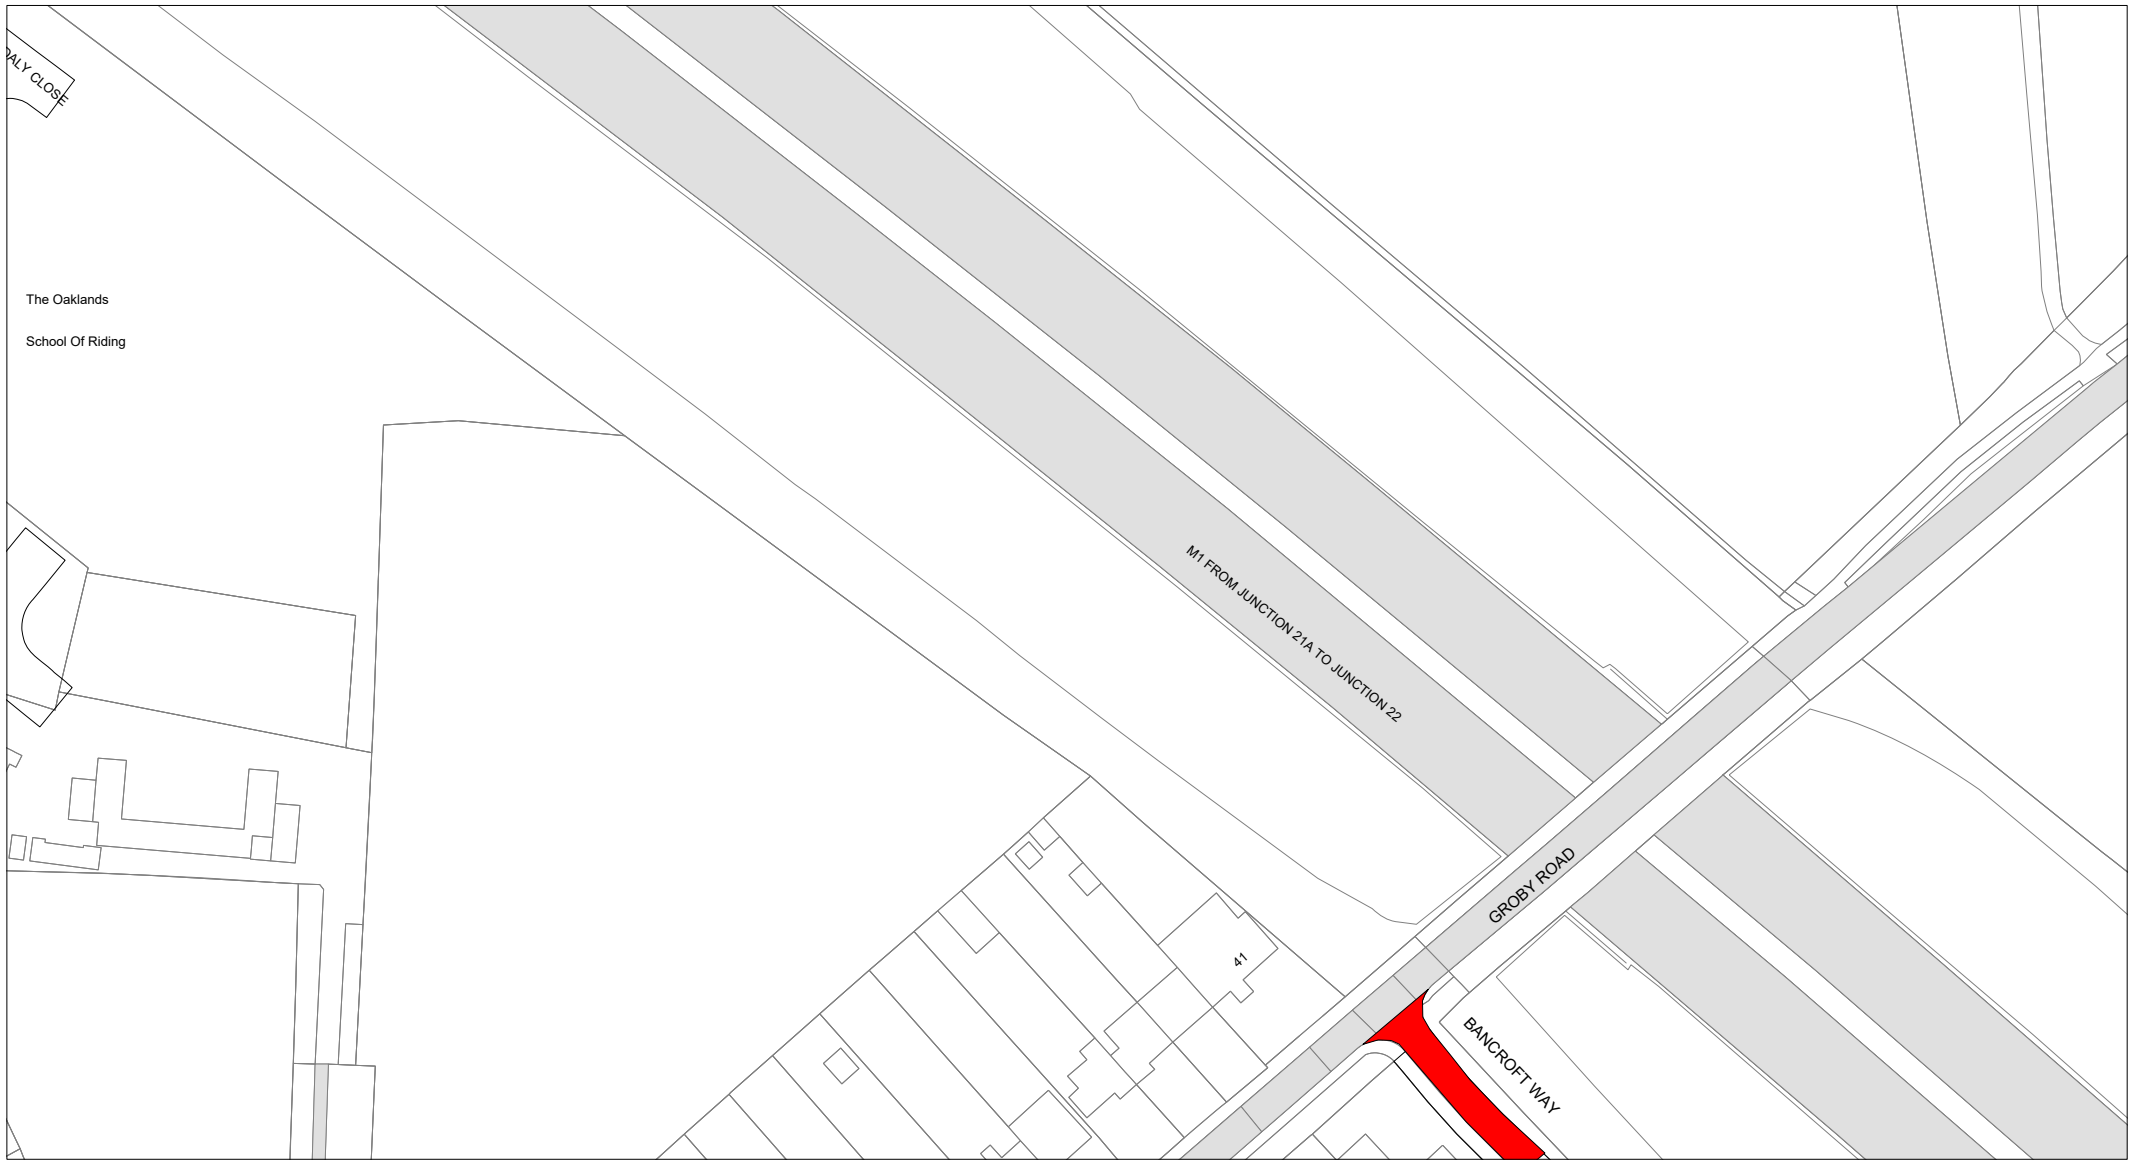

Tile Ref: IH76

© Crown copyright. All rights reserved
Leicestershire County Council
Licence No. 100019271 2022

SCALE	1 : 1250
DATE	08/03/2022
DRAWING No.	
DRAWN BY