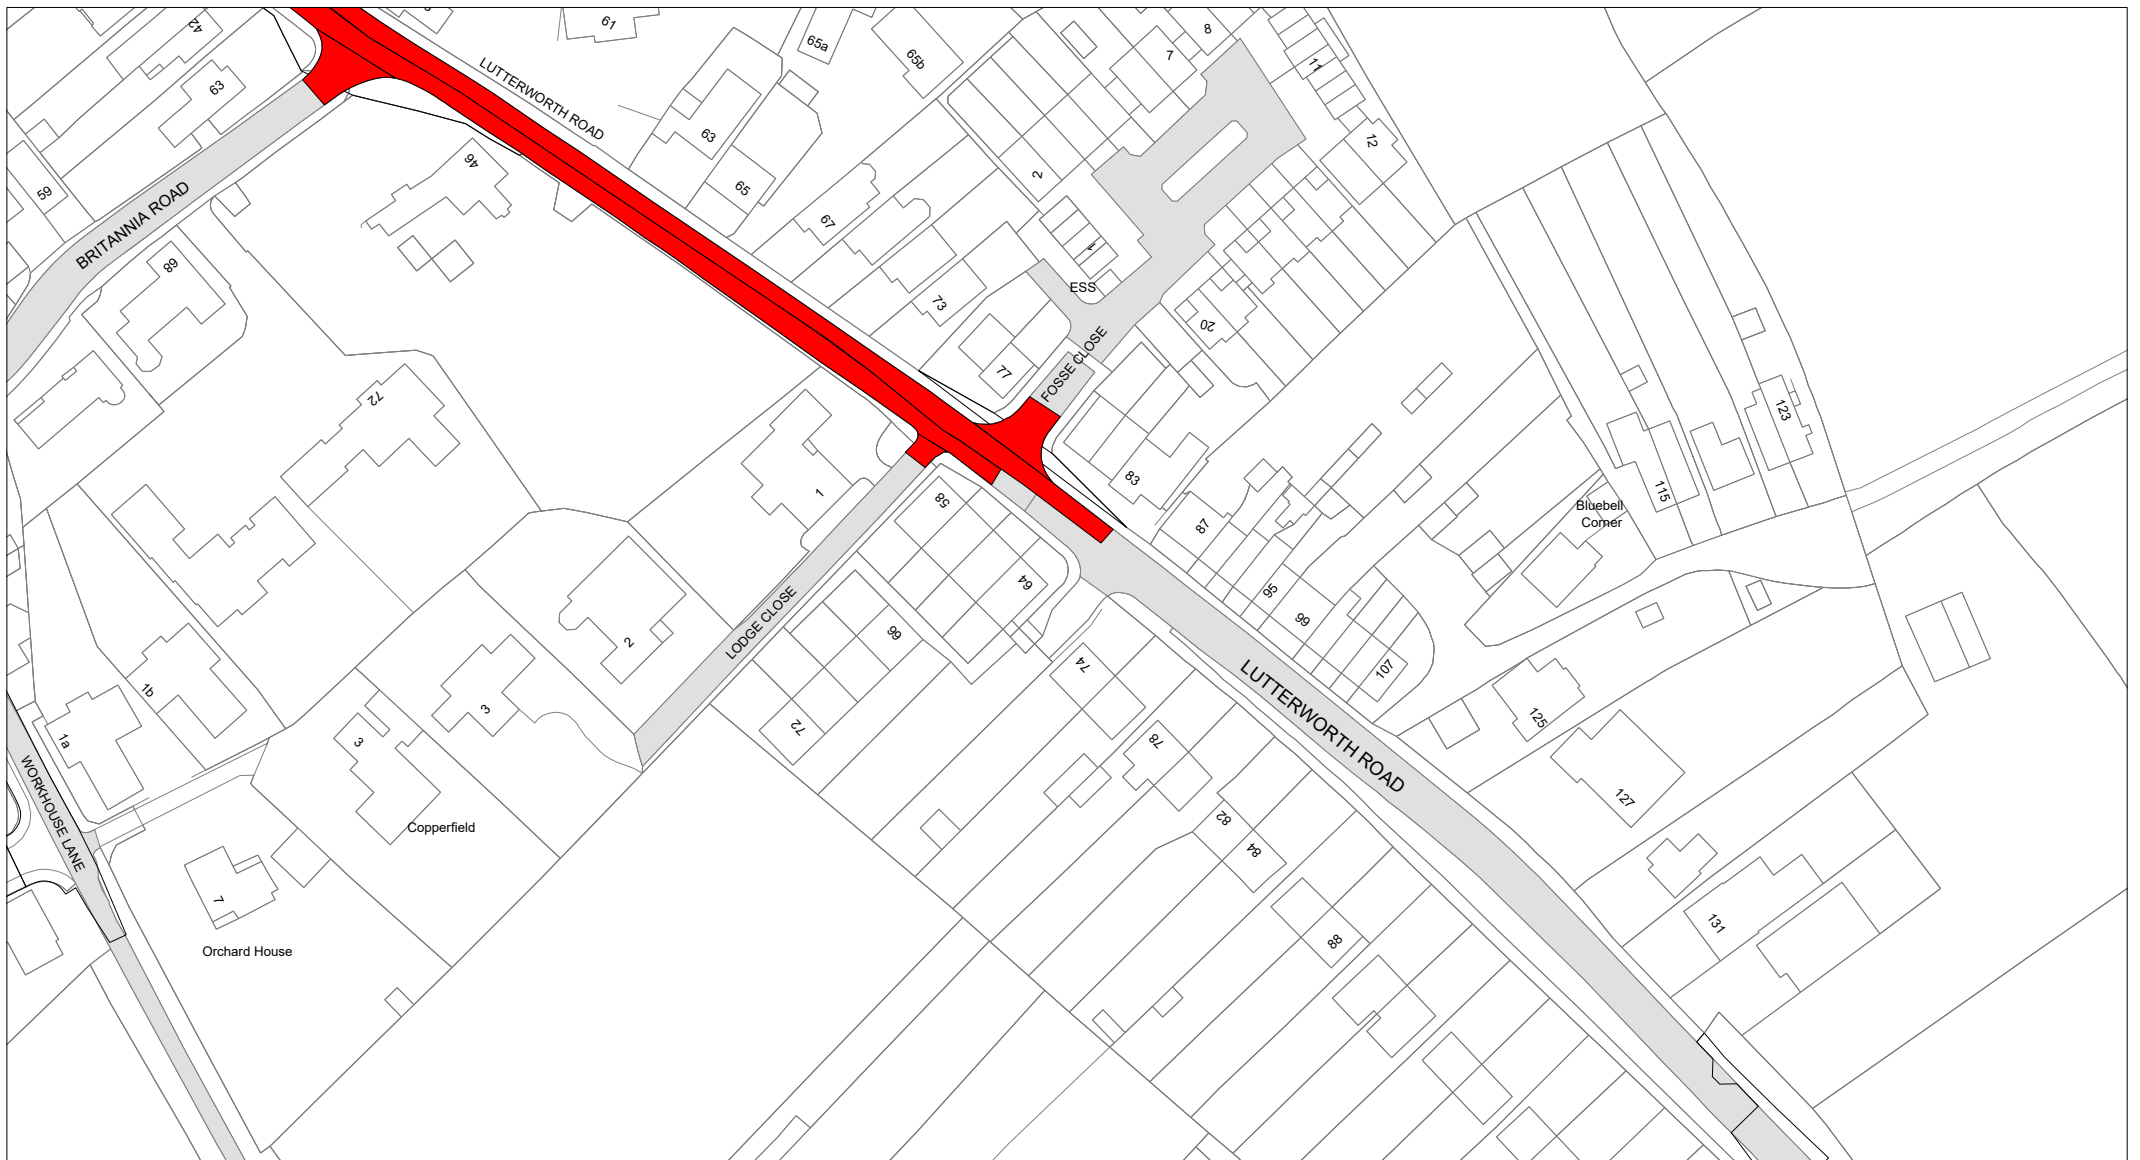

Tile Ref: LE56

© Crown copyright. All rights reserved
Leicestershire County Council
Licence No. 100019271 2022

SCALE	1 : 1250
DATE	23/06/2022
DRAWING No.	
DRAWN BY