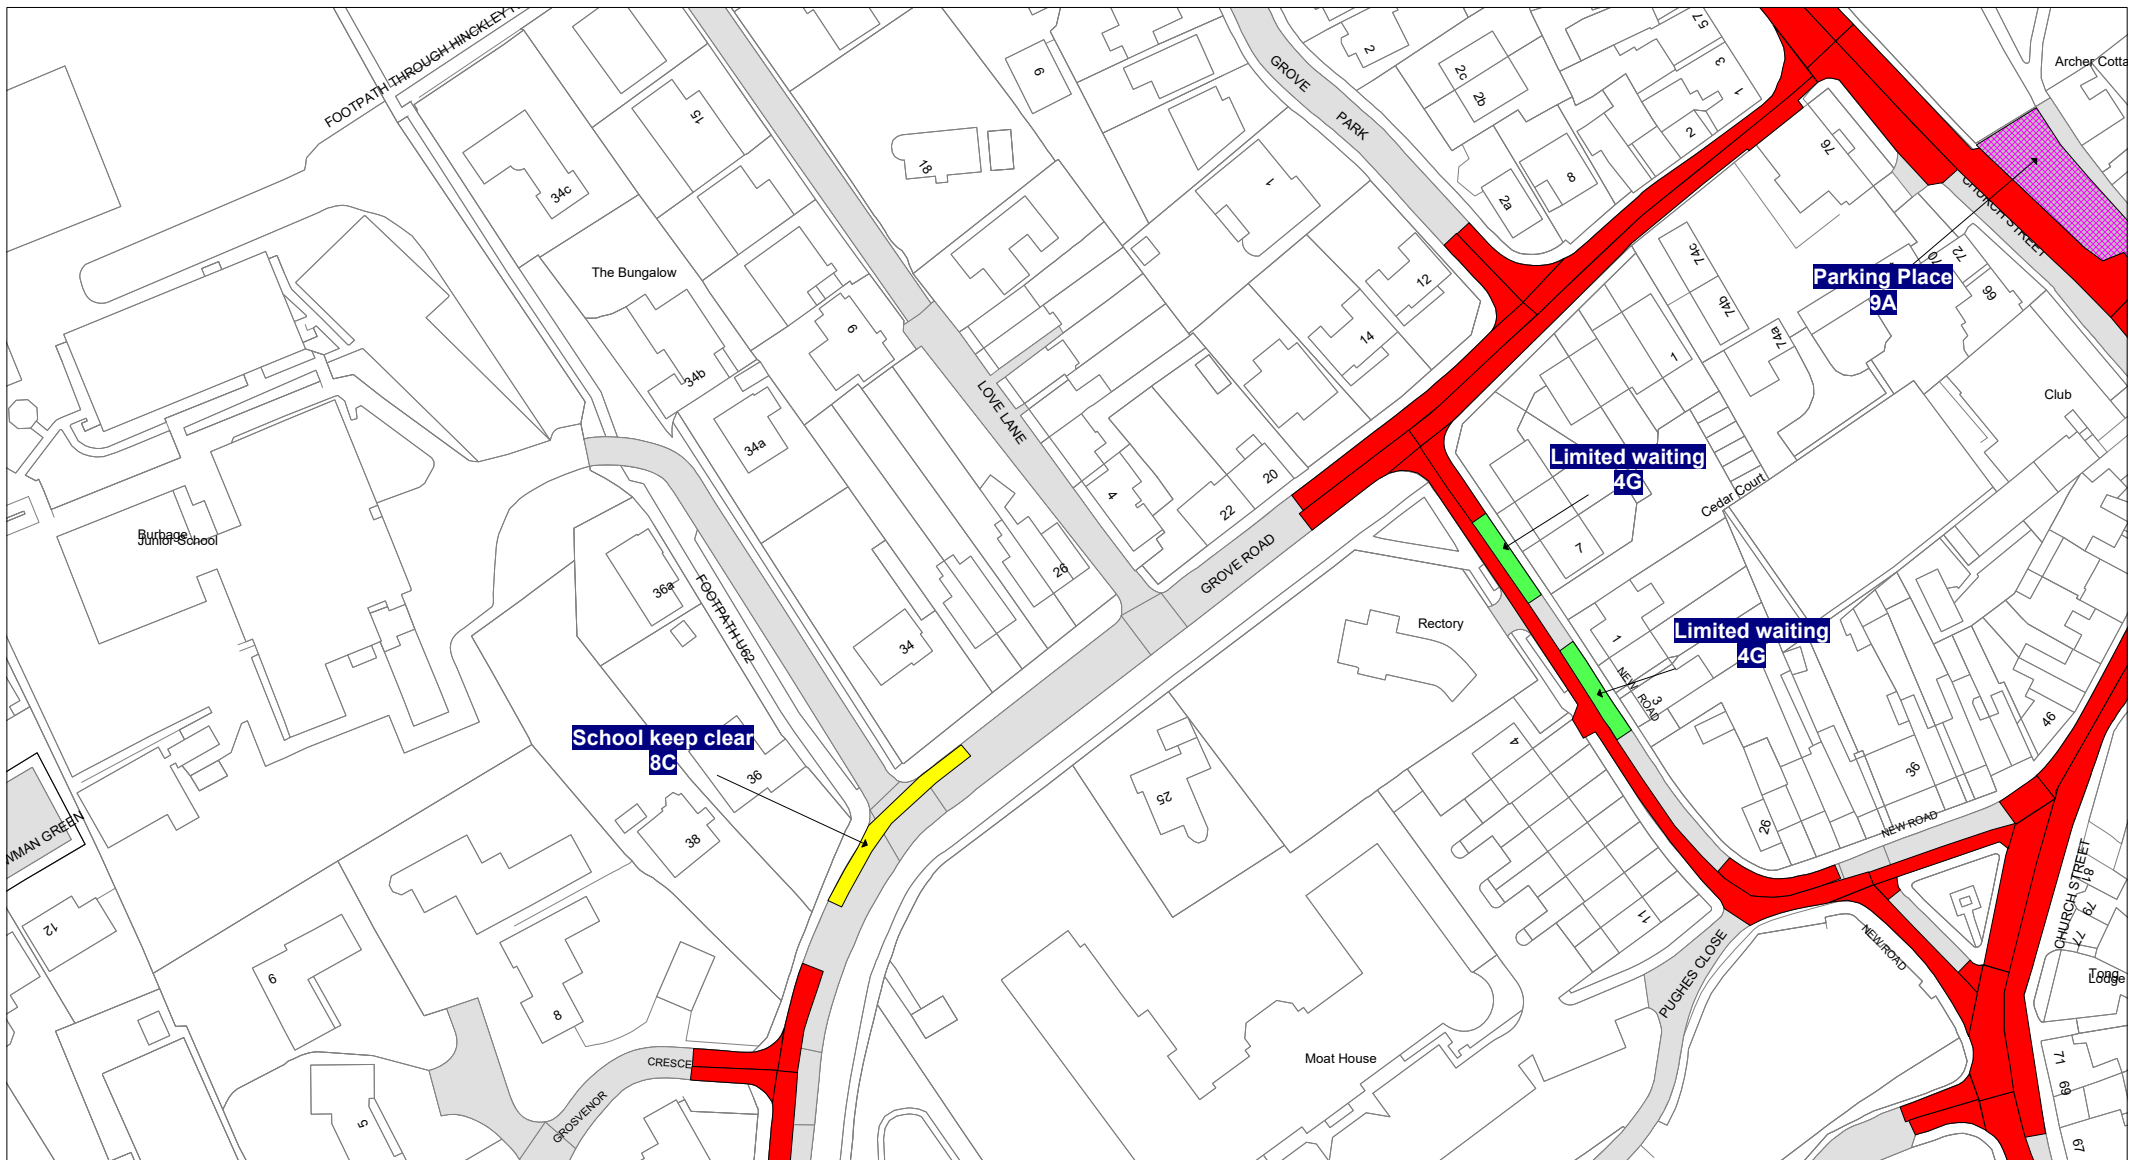

Tile Ref: LB55

© Crown copyright. All rights reserved
Leicestershire County Council
Licence No. 100019271 2022

SCALE	1 : 1250
DATE	23/06/2022
DRAWING No.	
DRAWN BY