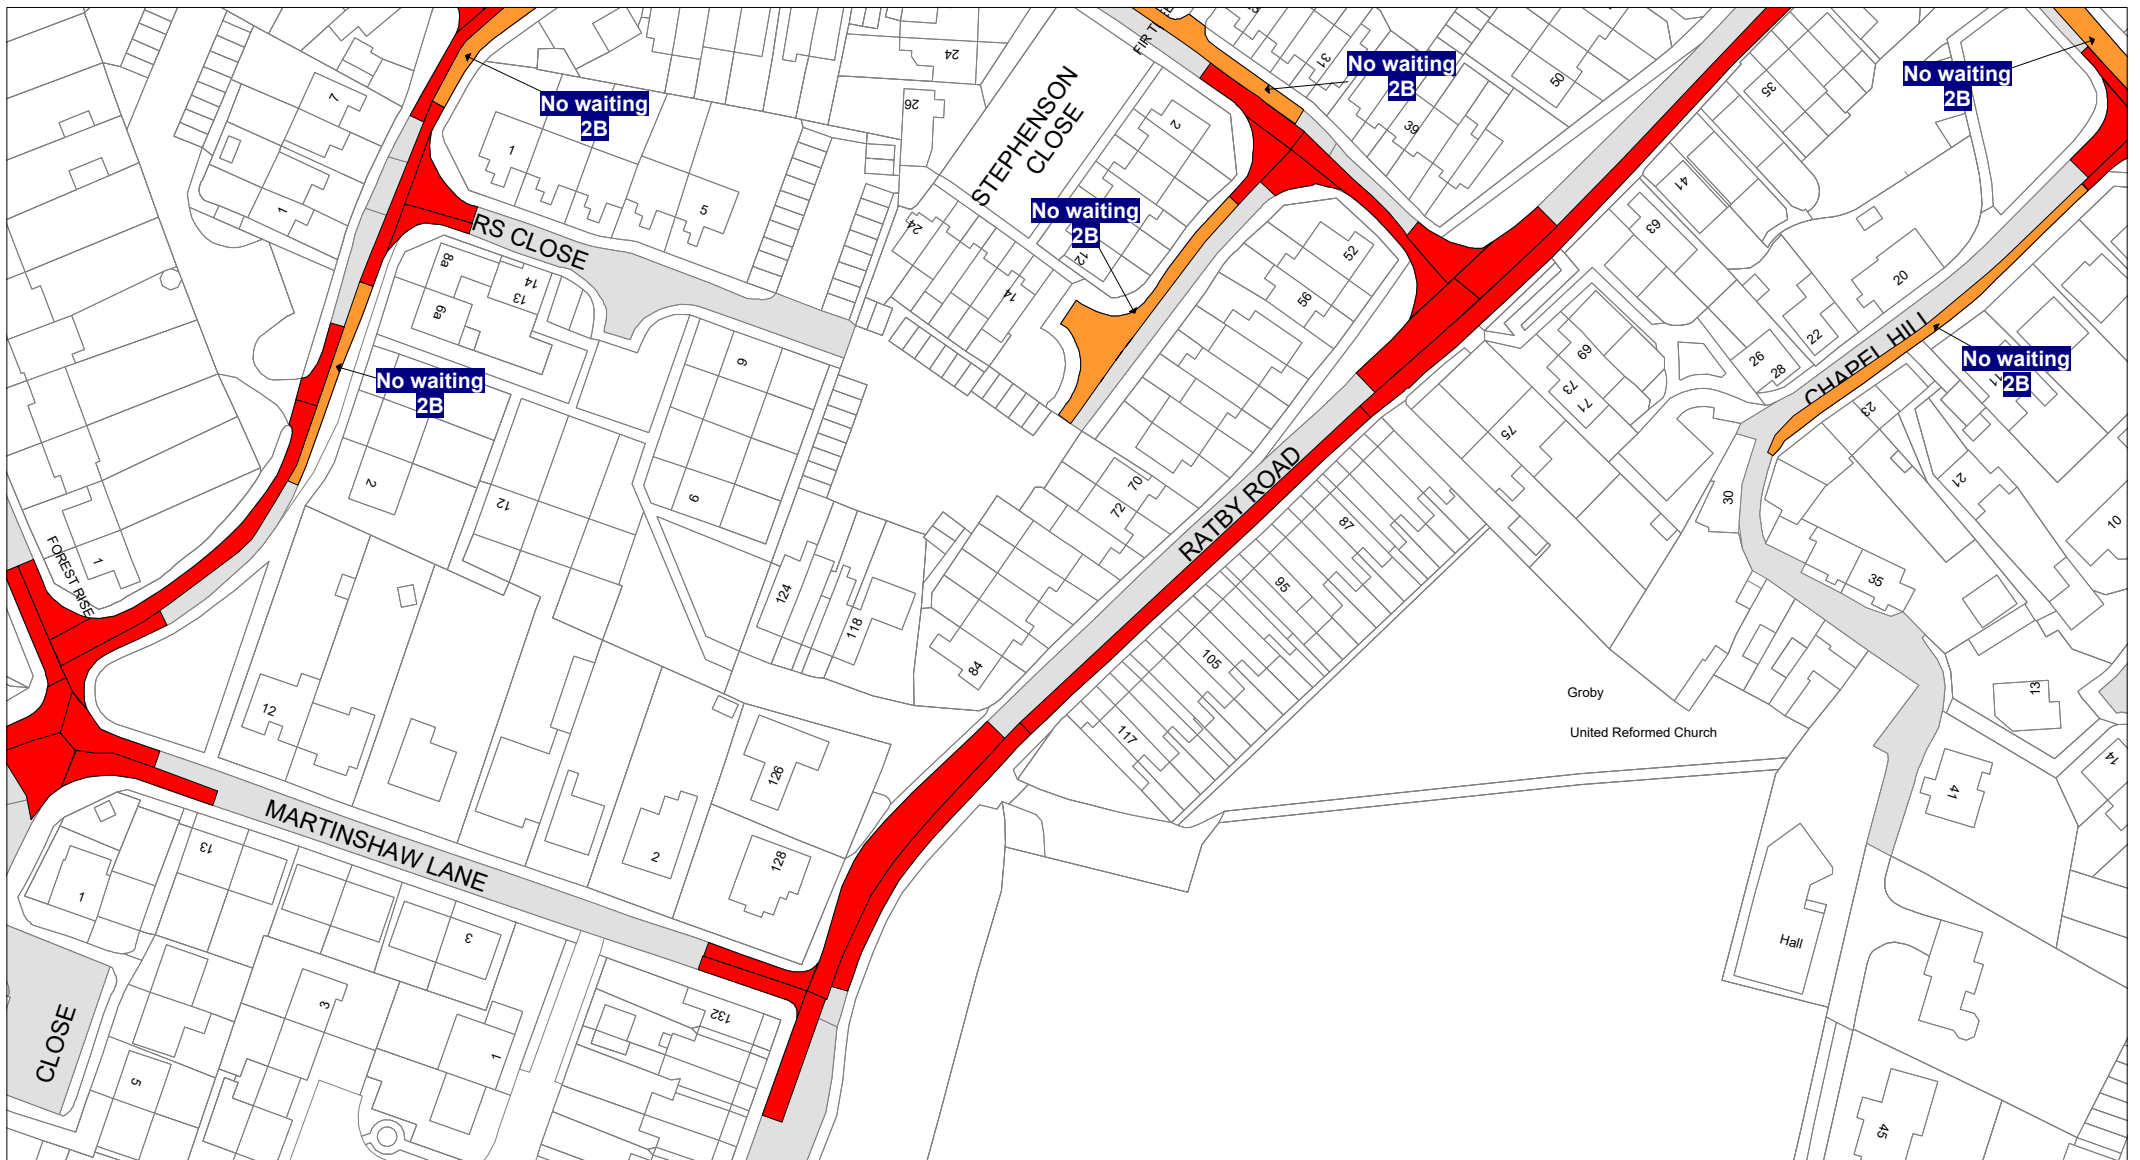

Tile Ref: IC78

© Crown copyright. All rights reserved
Leicestershire County Council
Licence No. 100019271 2021

SCALE	1 : 1250
DATE	07/04/2021
DRAWING No.	
DRAWN BY