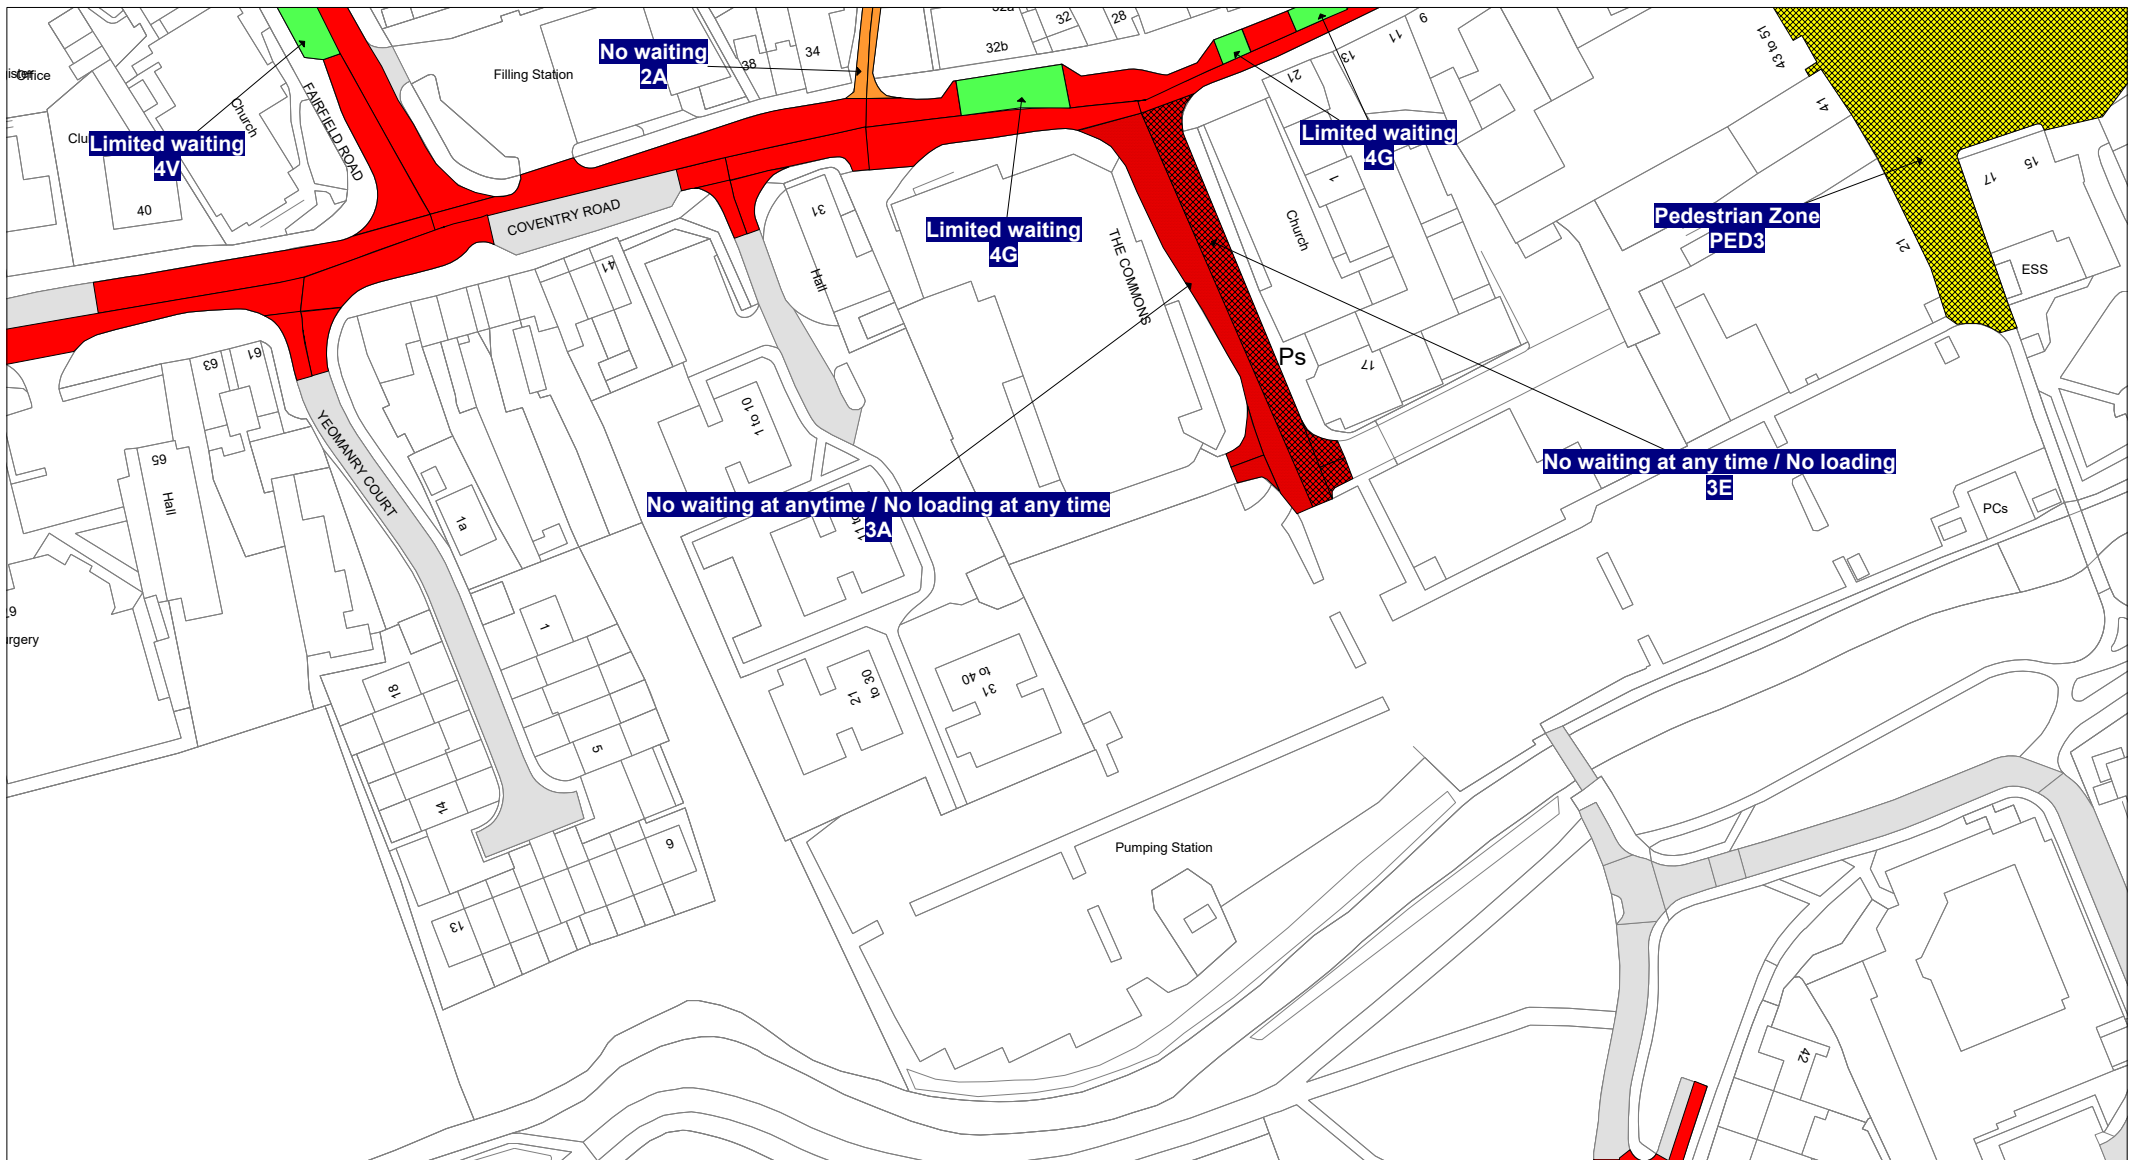

© Crown copyright. All rights reserved
Leicestershire County Council
Licence No. 100019271 2023

Tile Ref: ME138

SCALE	1 : 1250
DATE	13/09/2023
DRAWING No.	
DRAWN BY