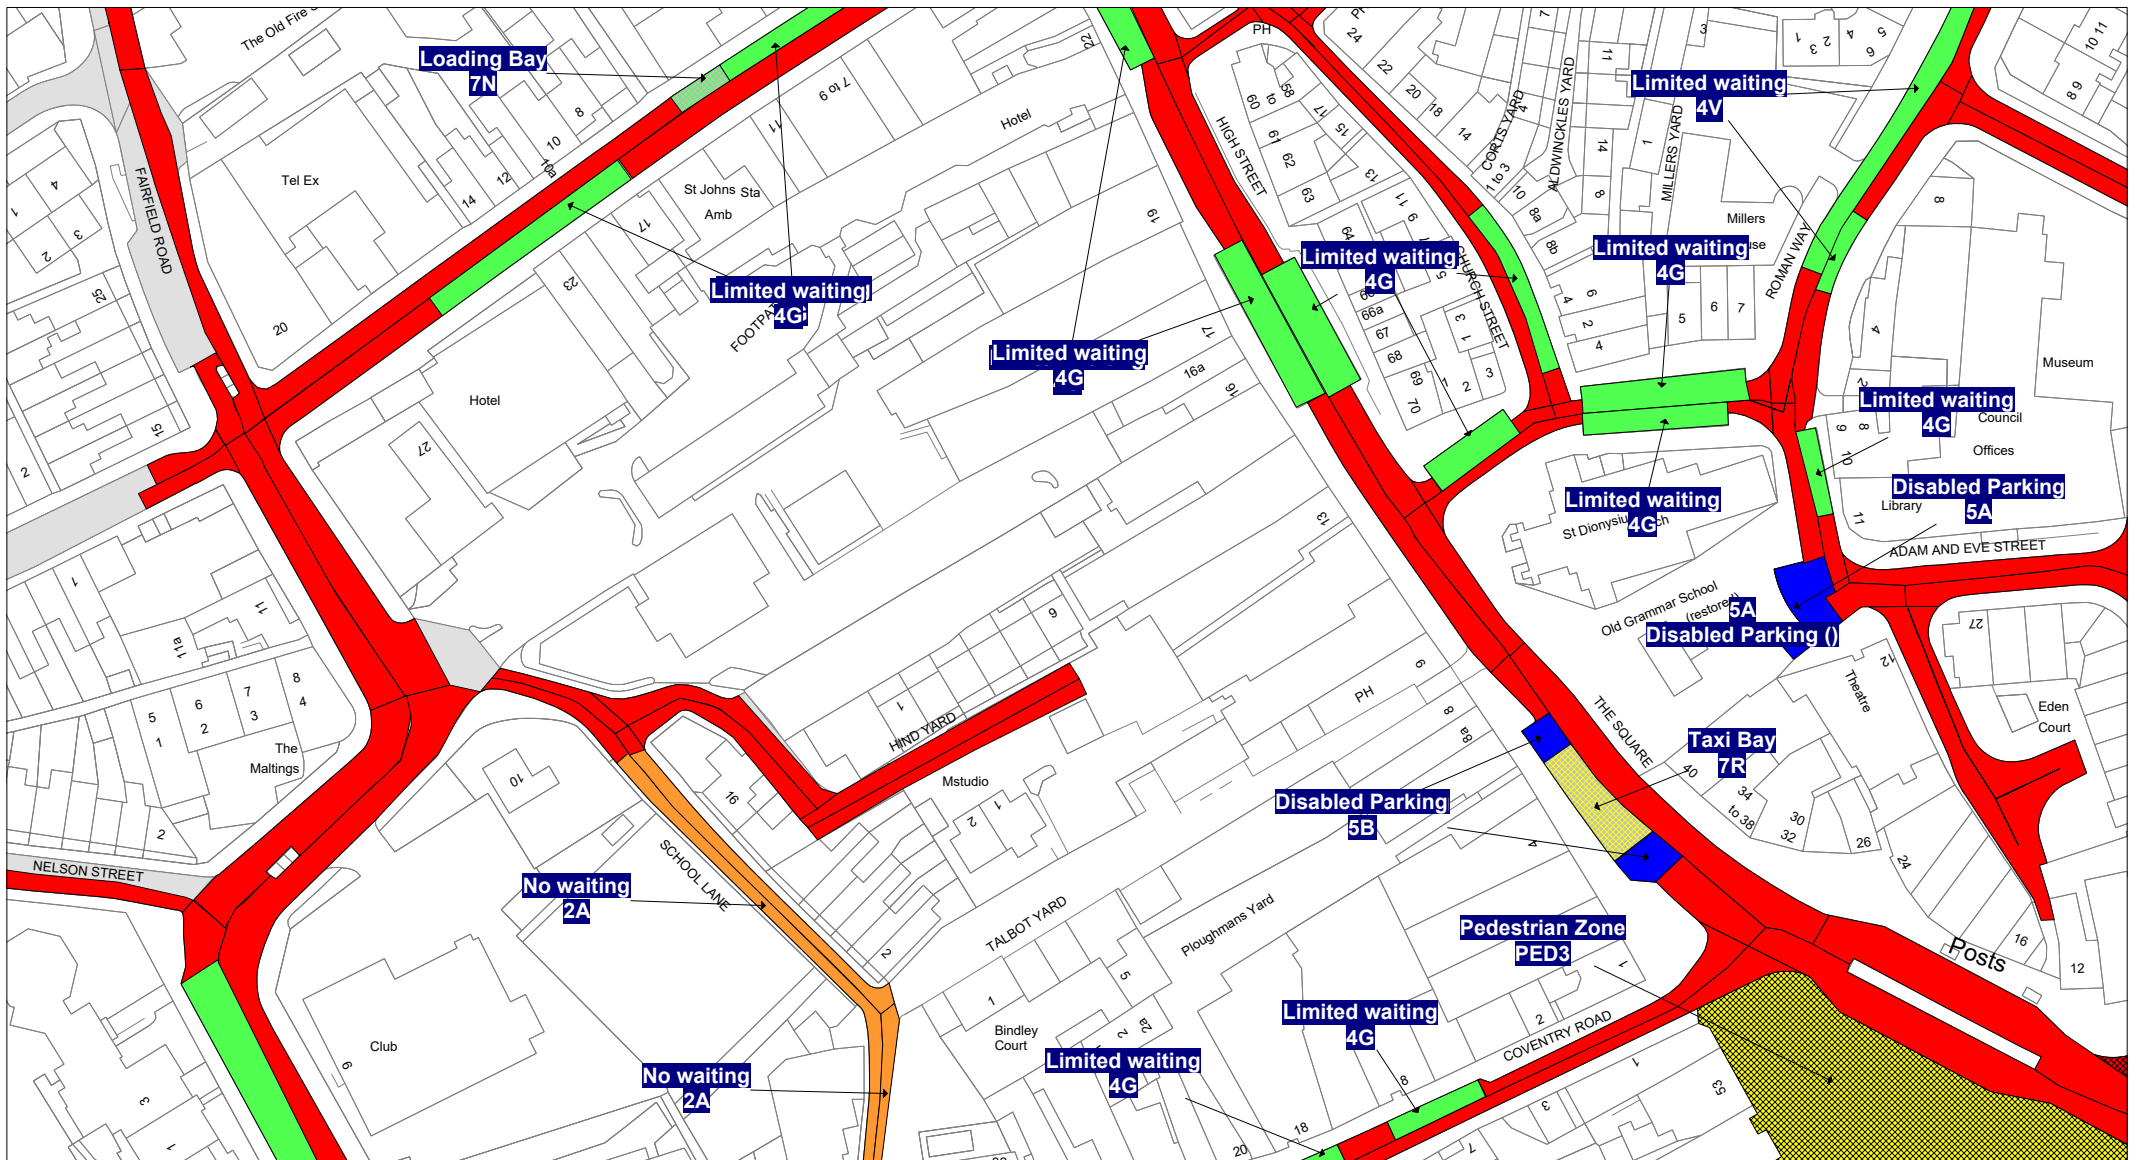

Tile Ref: MD138

© Crown copyright. All rights reserved
Leicestershire County Council
Licence No. 100019271 2023

SCALE	1 : 1250
DATE	13/09/2023
DRAWING No.	
DRAWN BY