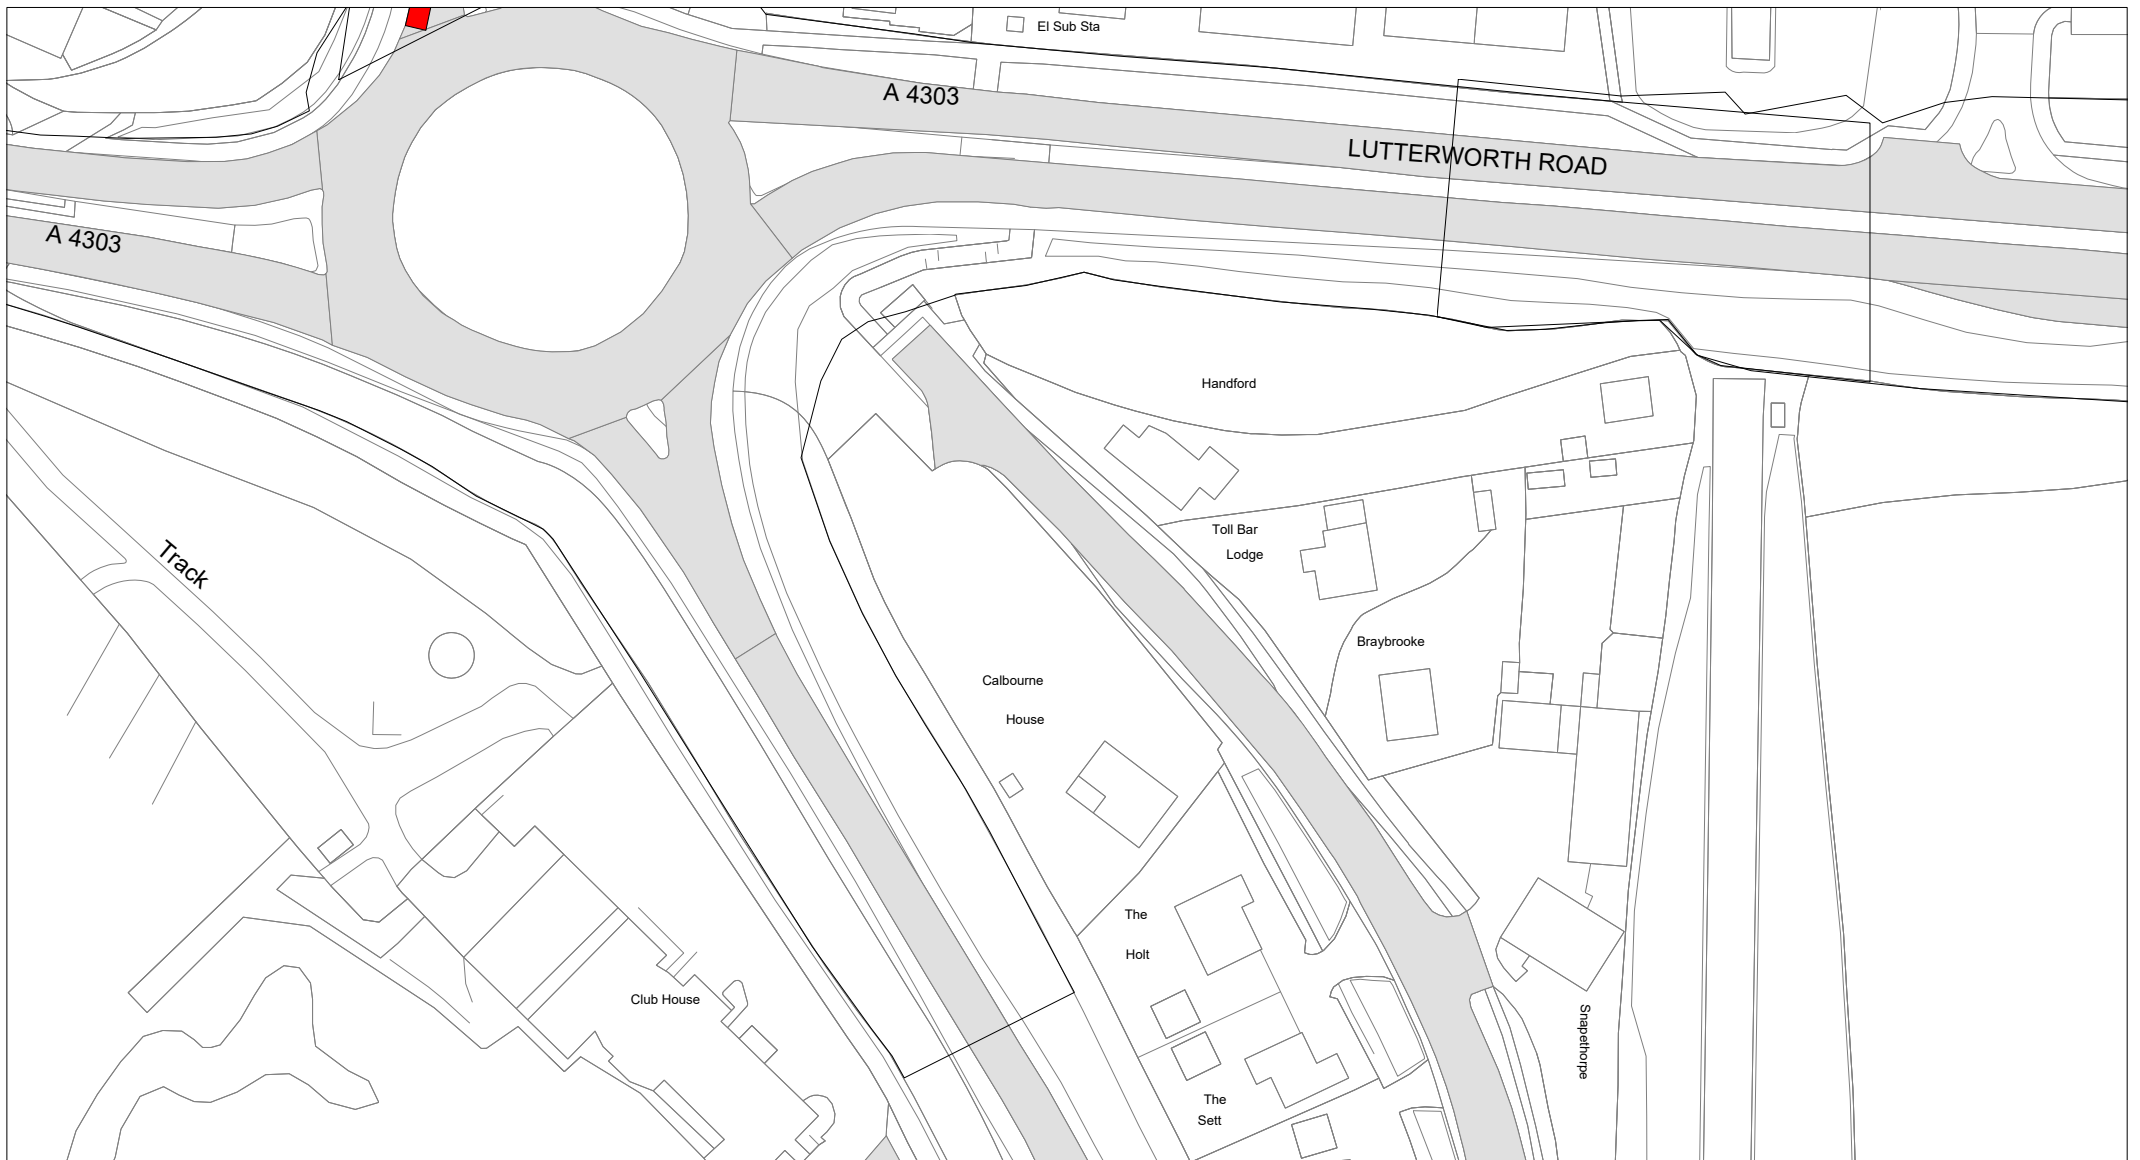

Tile Ref: MV85

© Crown copyright. All rights reserved
Leicestershire County Council
Licence No. 100019271 2022

SCALE	1 : 1250
DATE	10/10/2022
DRAWING No.	
DRAWN BY