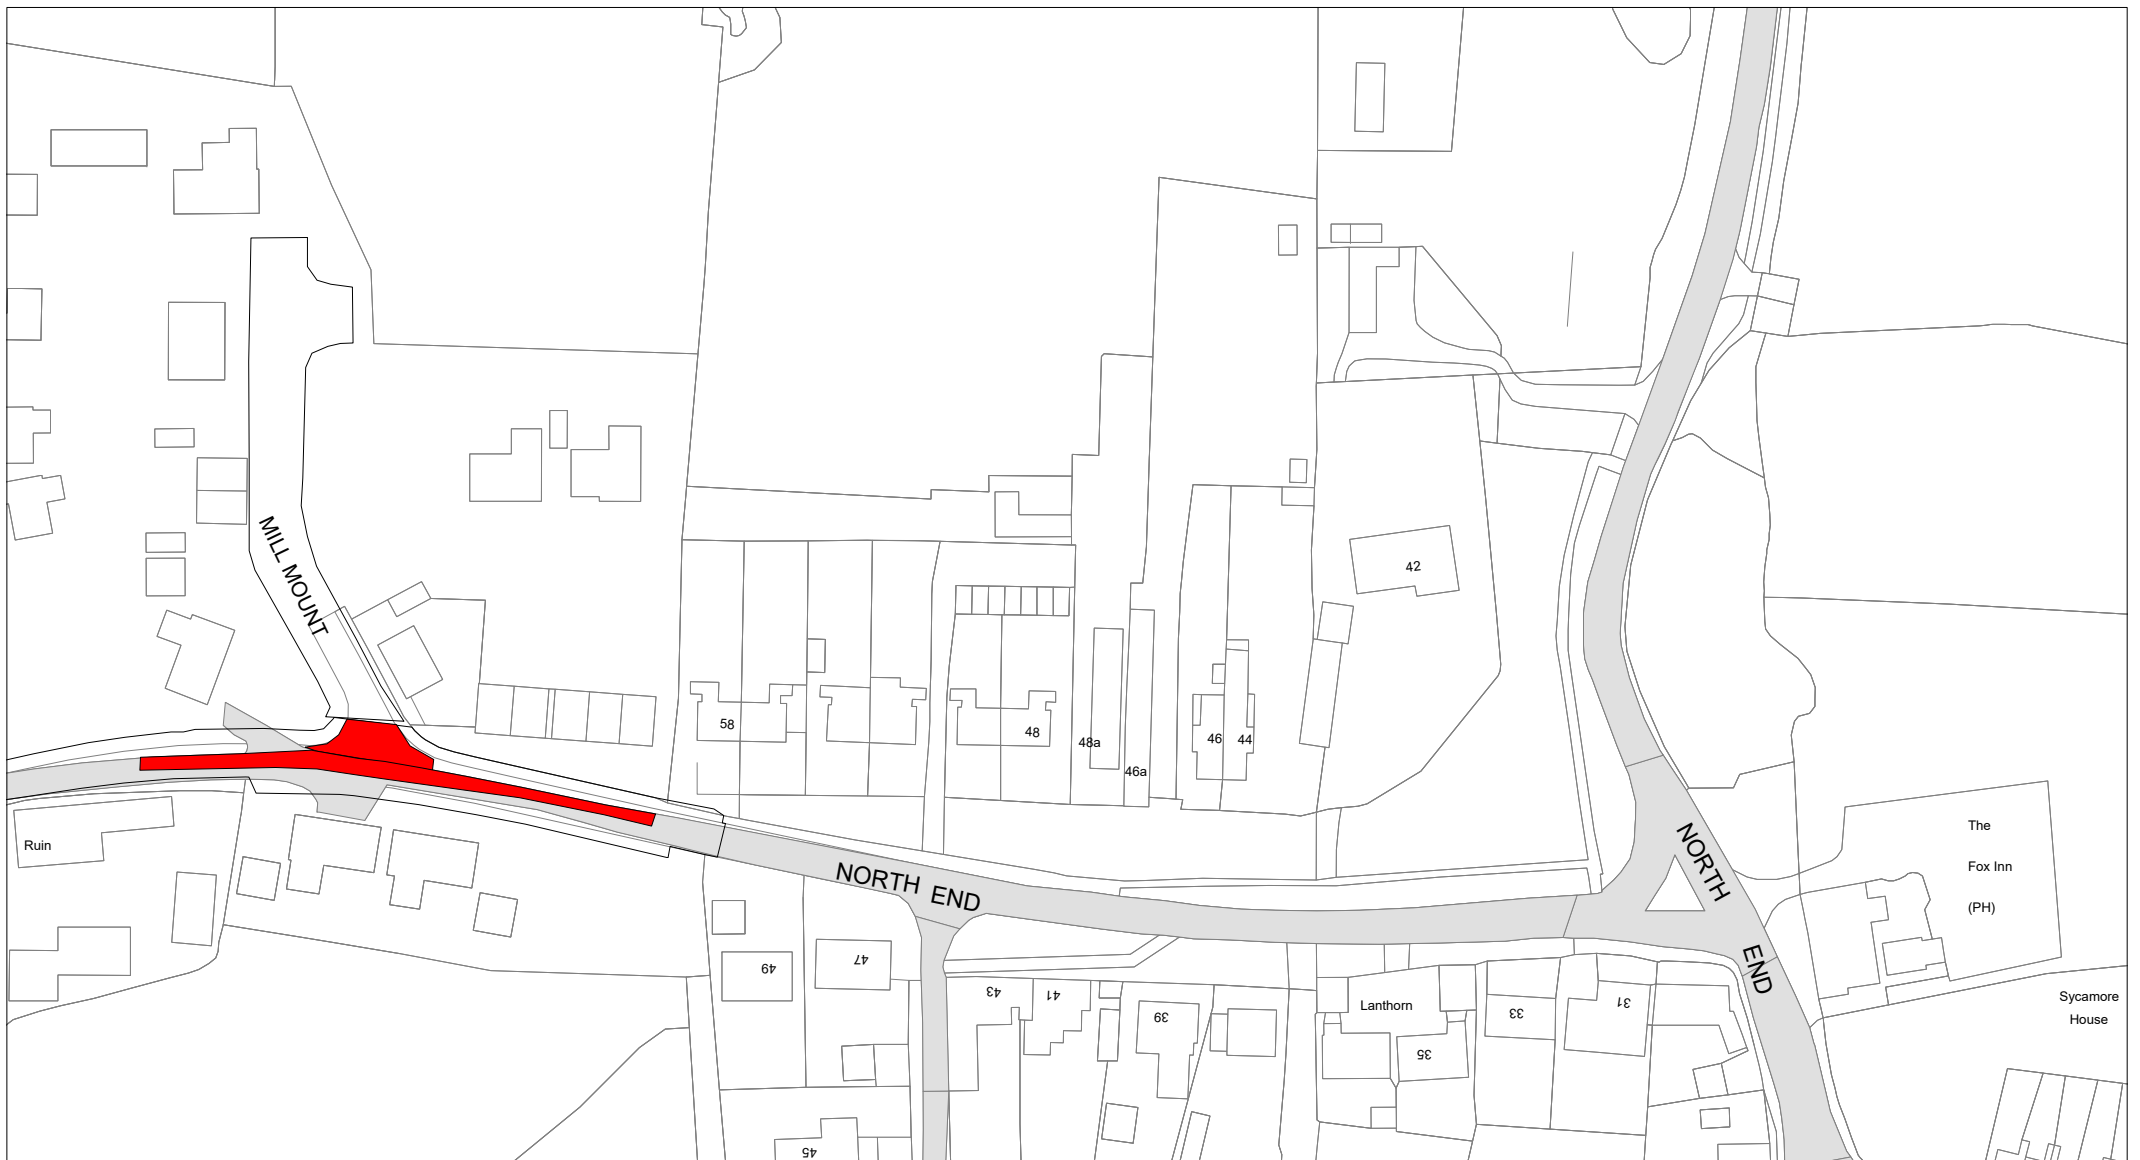

© Crown copyright. All rights reserved
Leicestershire County Council
Licence No. 100019271 2022

Tile Ref: KF154

SCALE	1 : 1250
DATE	07/10/2022
DRAWING No.	
DRAWN BY