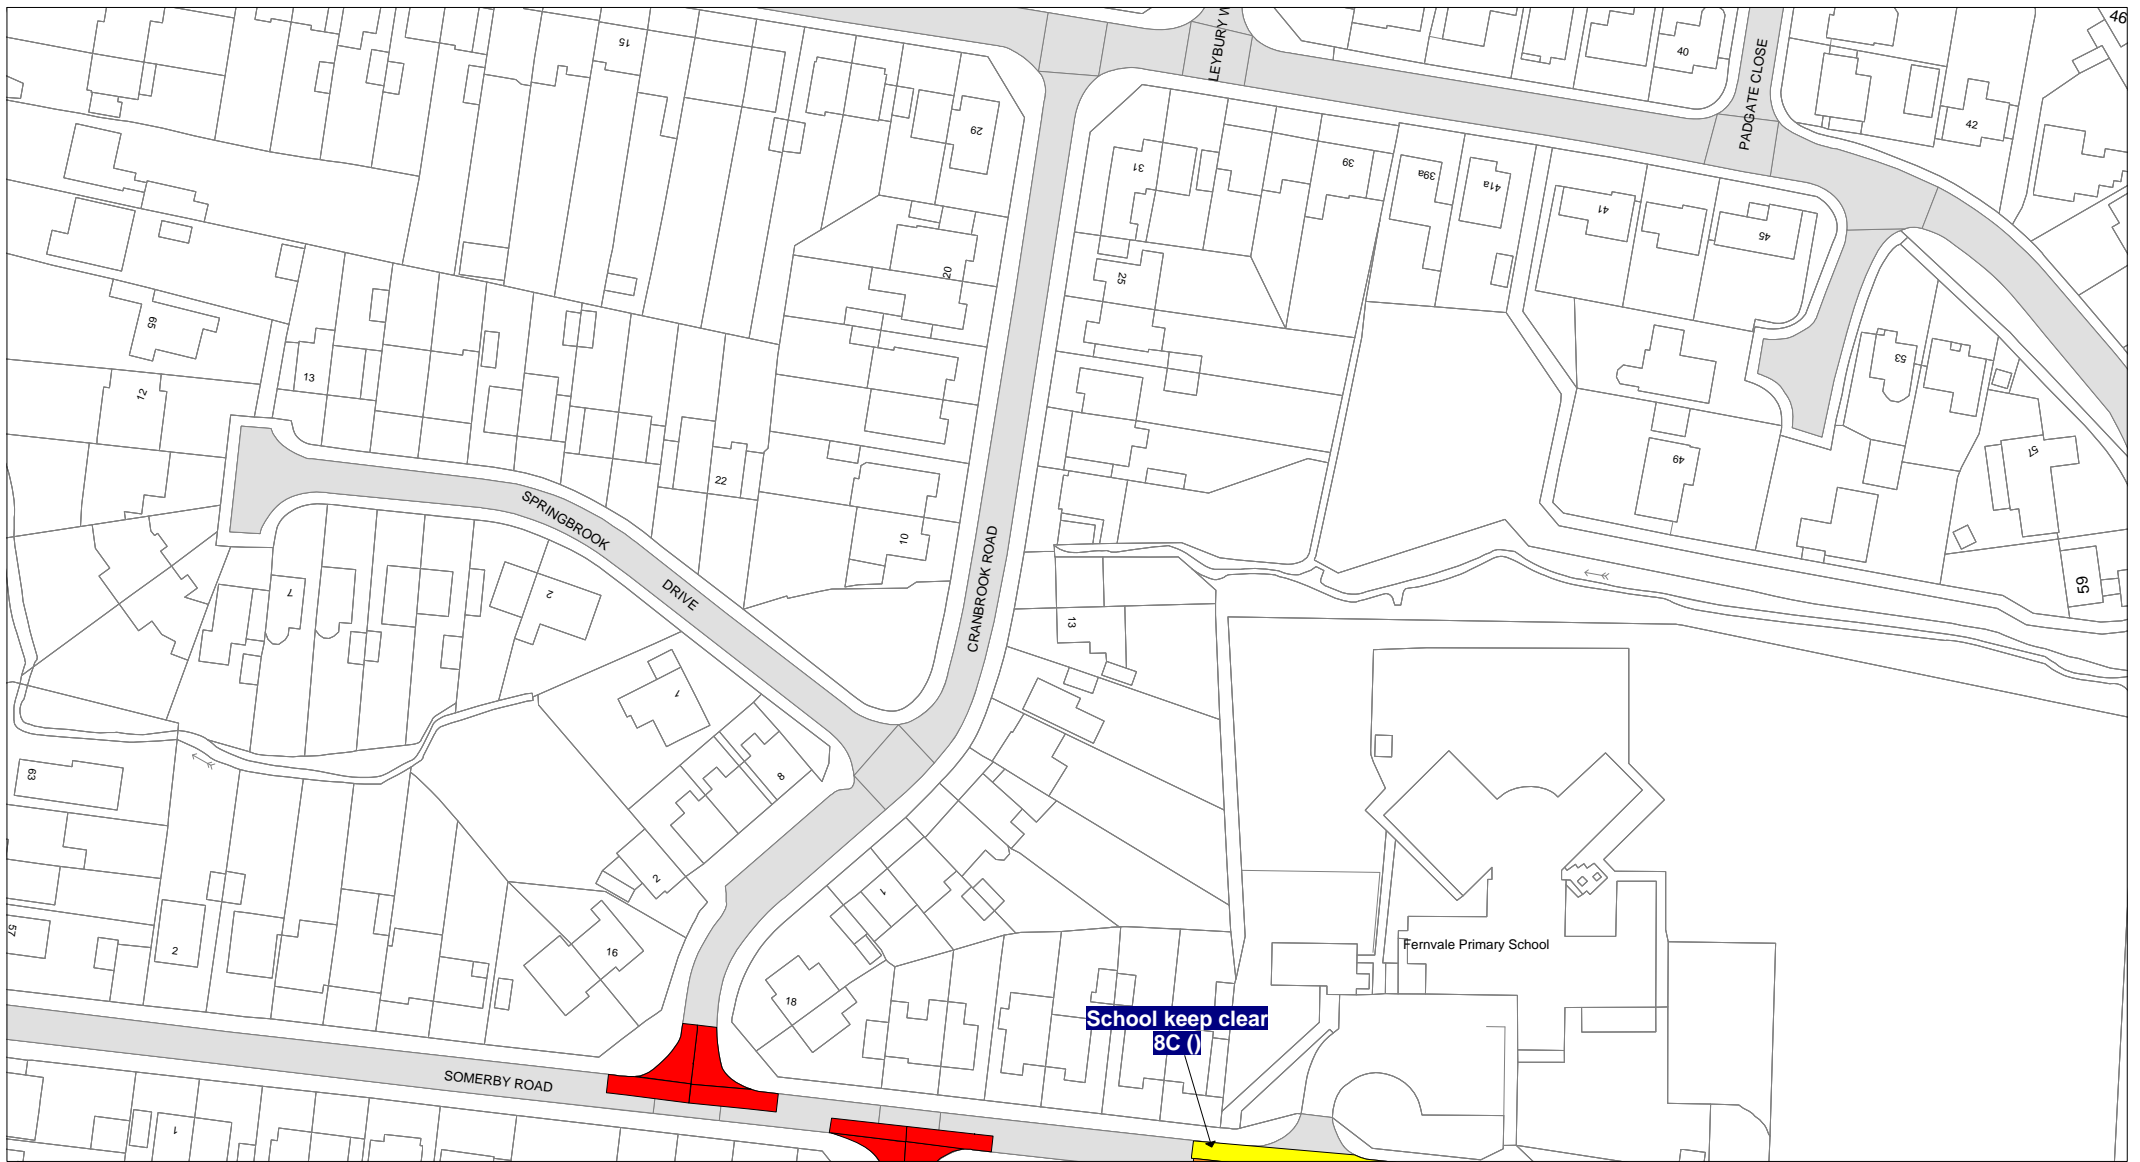

Tile Ref: IP114

© Crown copyright. All rights reserved
Leicestershire County Council
Licence No. 100019271 2019

SCALE	1 : 1250
DATE	15/01/2019
DRAWING No.	
DRAWN BY