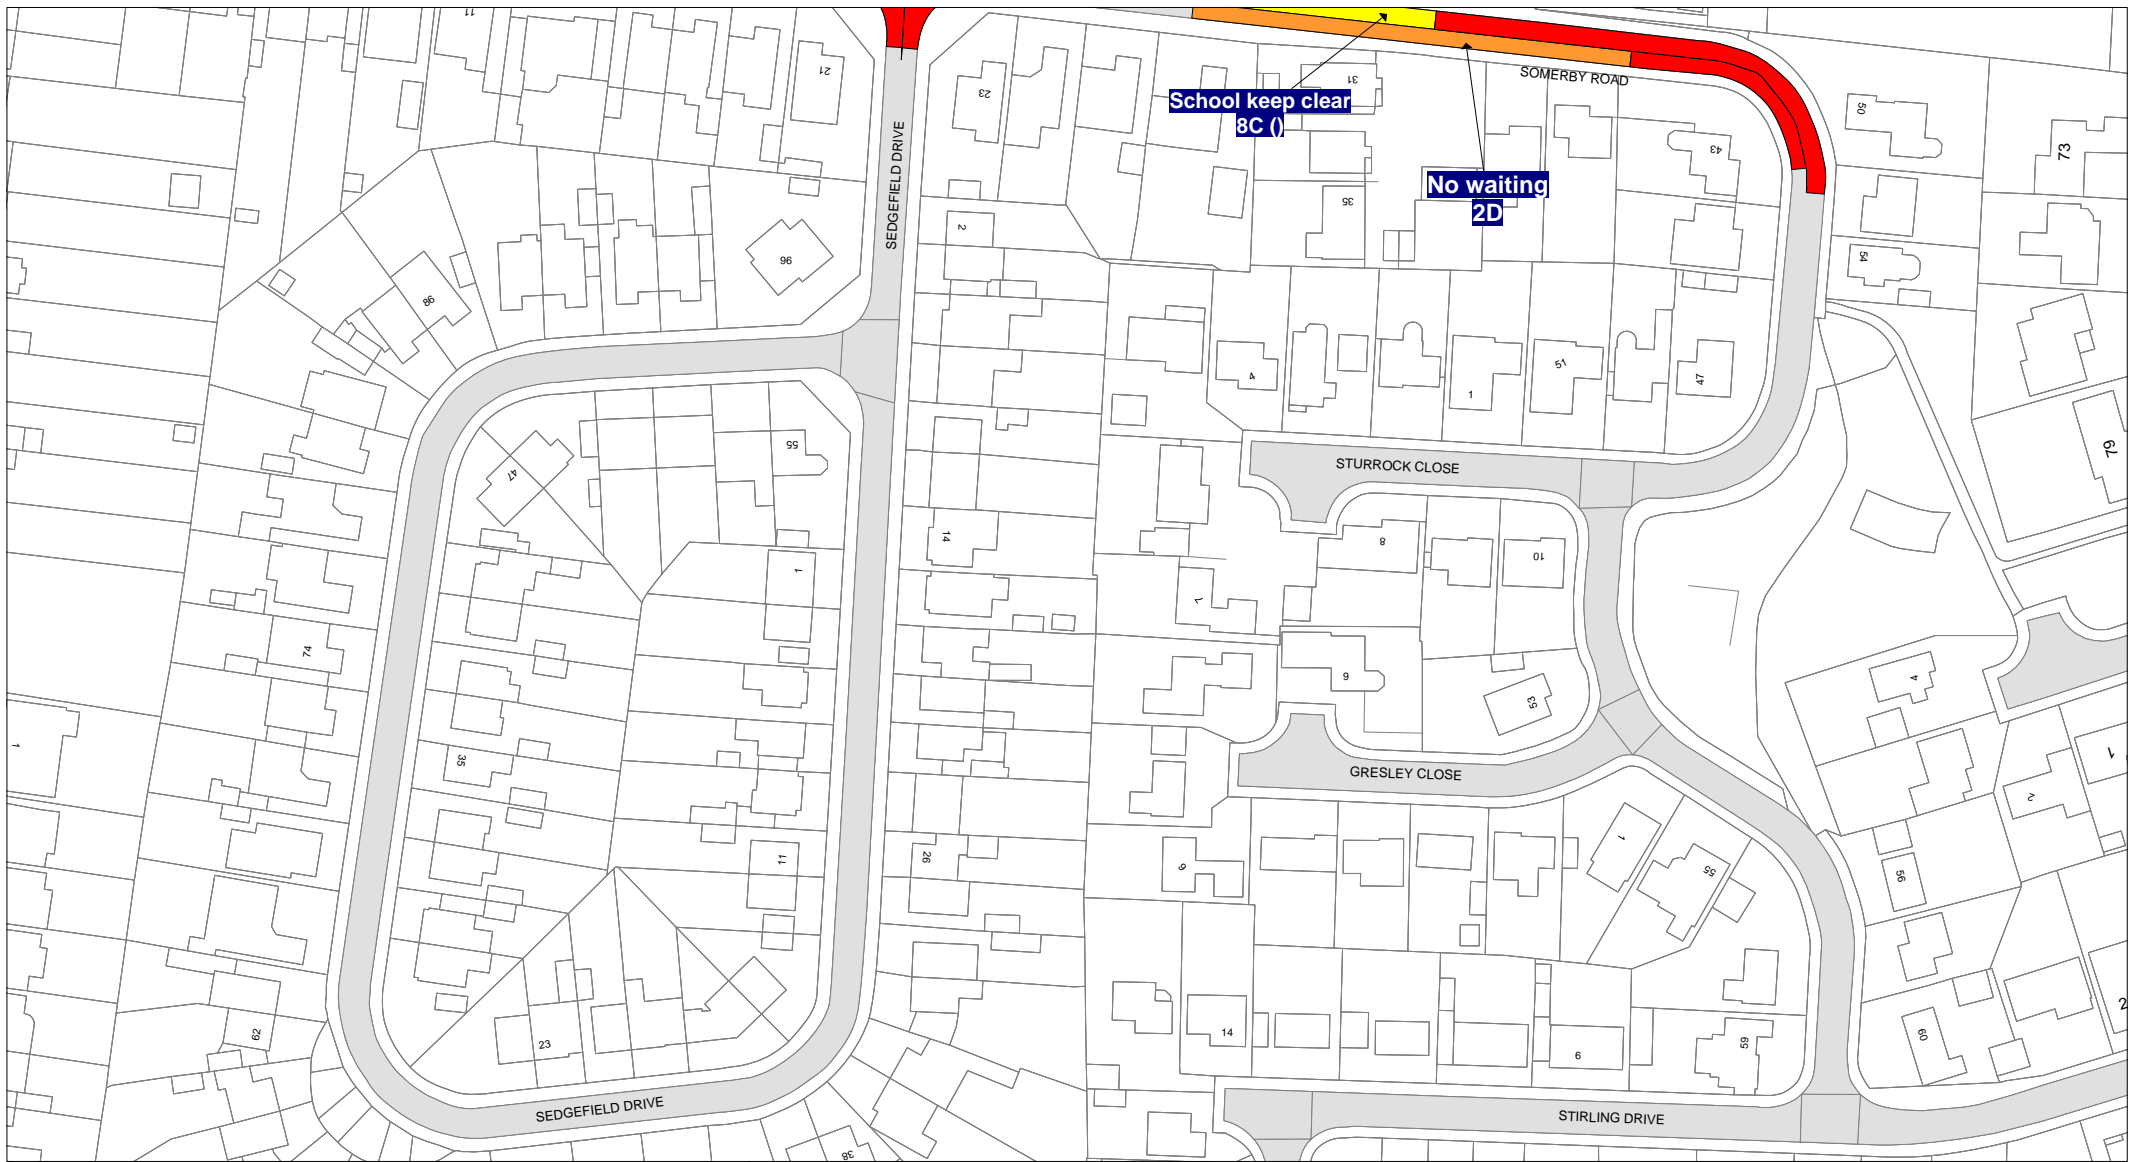

Tile Ref: IQ114

© Crown copyright. All rights reserved
Leicestershire County Council
Licence No. 100019271 2019

SCALE	1 : 1250
DATE	15/01/2019
DRAWING No.	
DRAWN BY