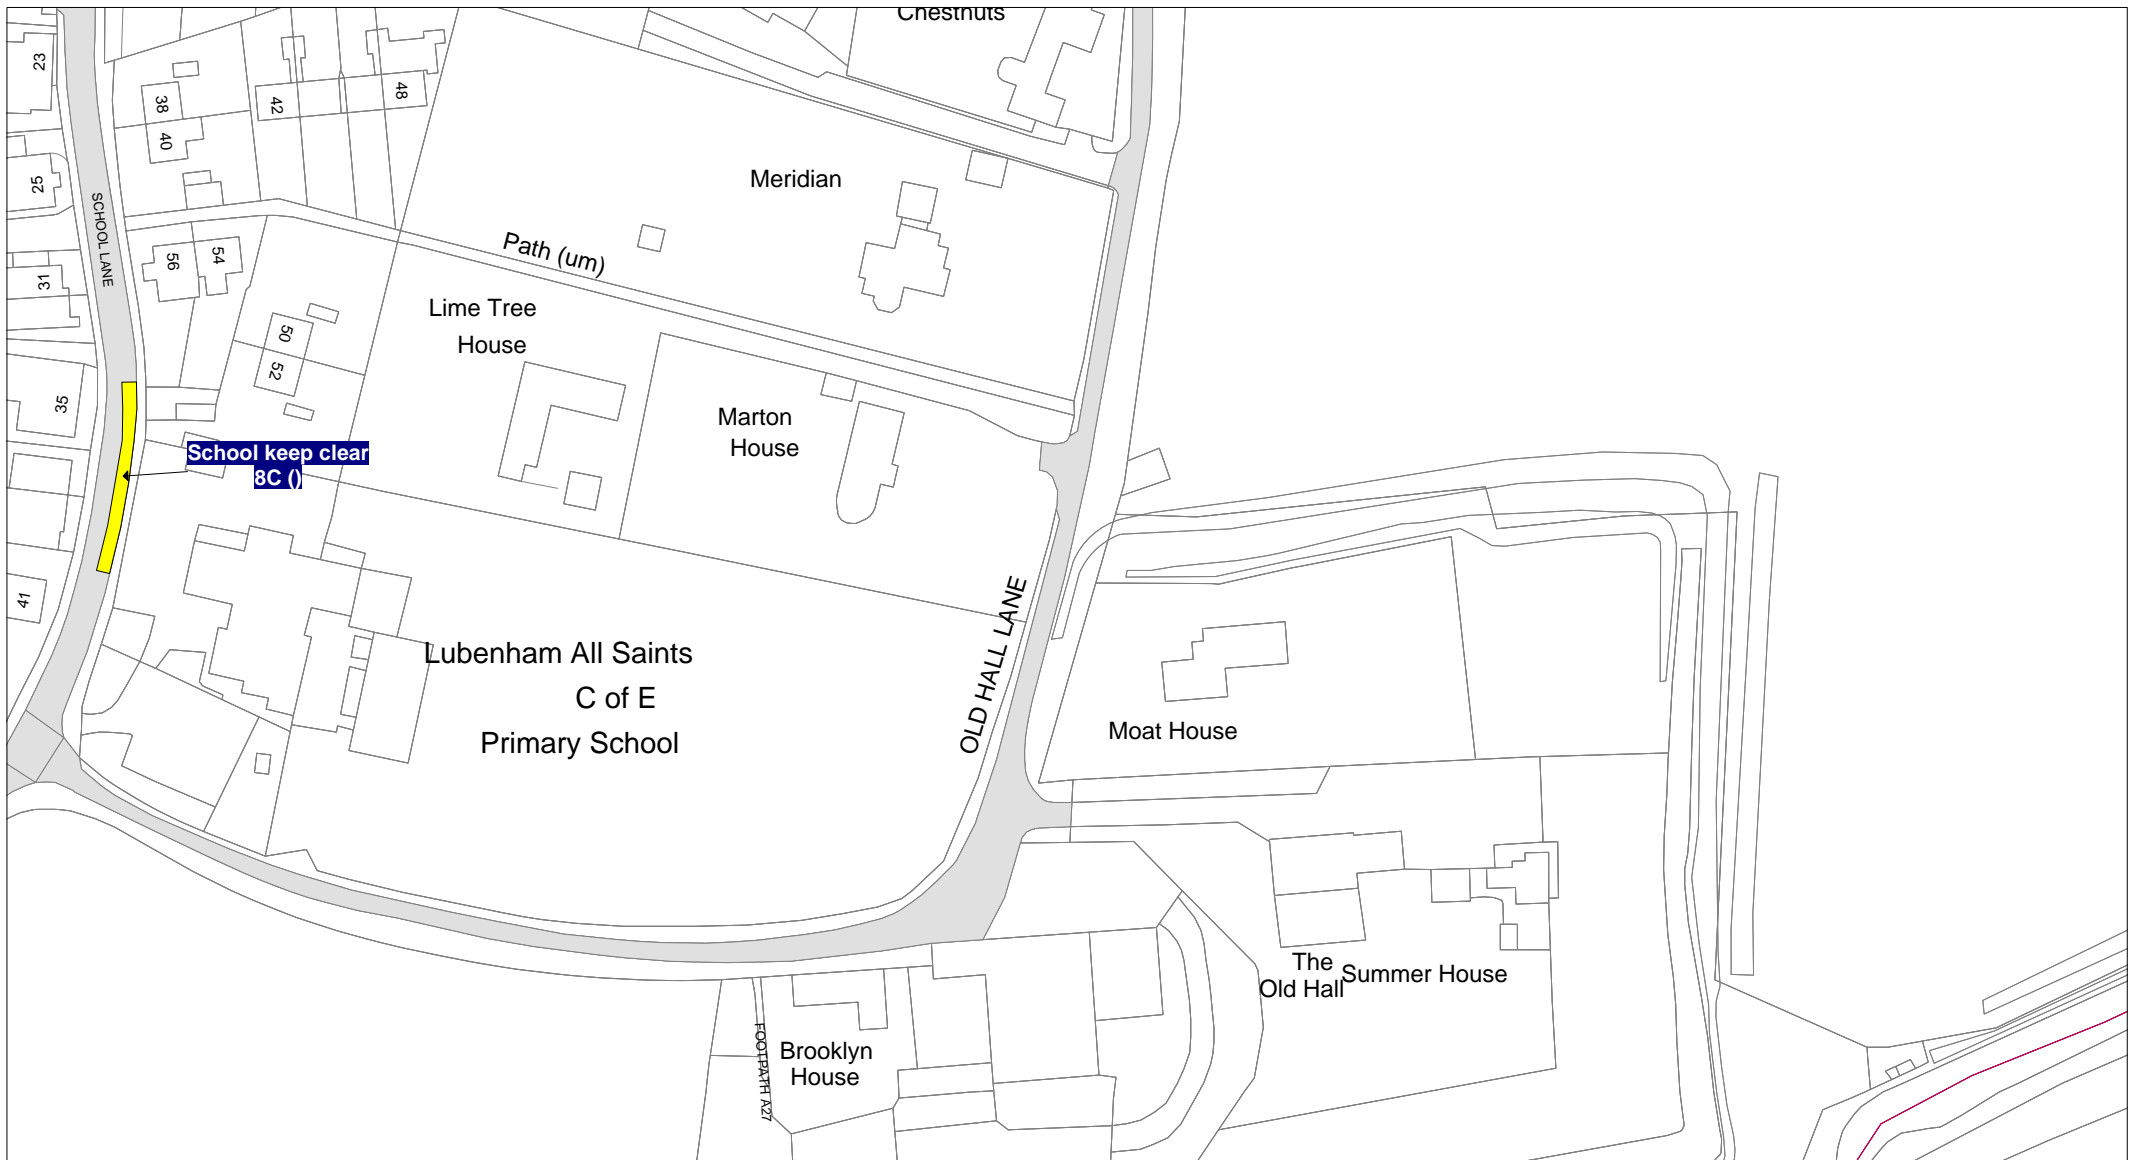

Tile Ref: MB143

SCALE	1 : 1250
DATE	28/06/2018
DRAWING No.	
DRAWN BY	

© Crown copyright. All rights reserved
 Leicestershire County Council
 Licence No. 100019271 2018

Tile Ref: MC143

SCALE	1 : 1250
DATE	28/06/2018
DRAWING No.	
DRAWN BY	