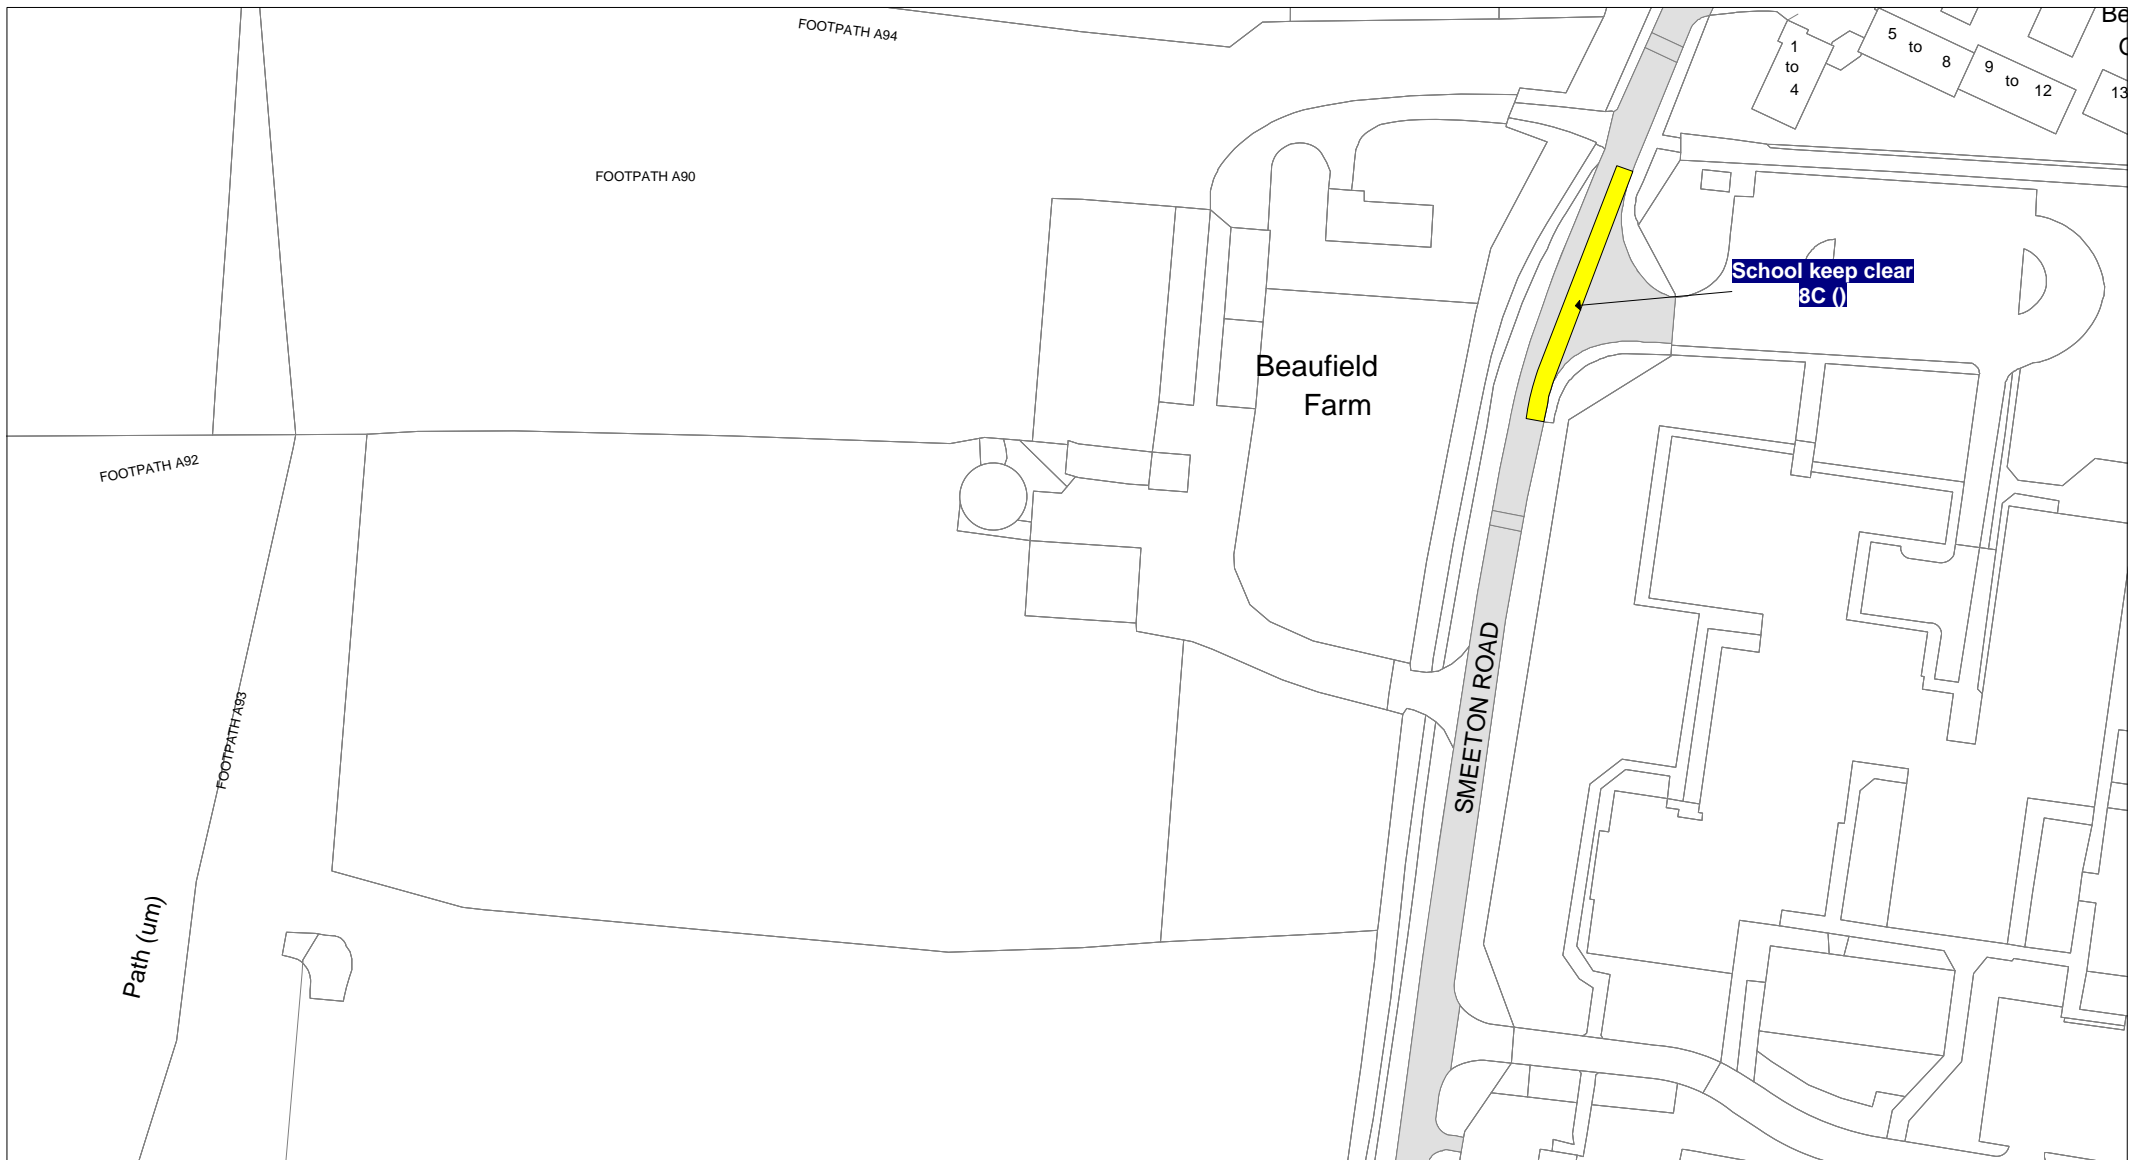

© Crown copyright. All rights reserved
Leicestershire County Council
Licence No. 100019271 2018

Tile Ref: KX123

SCALE	1 : 1250
DATE	28/06/2018
DRAWING No.	
DRAWN BY