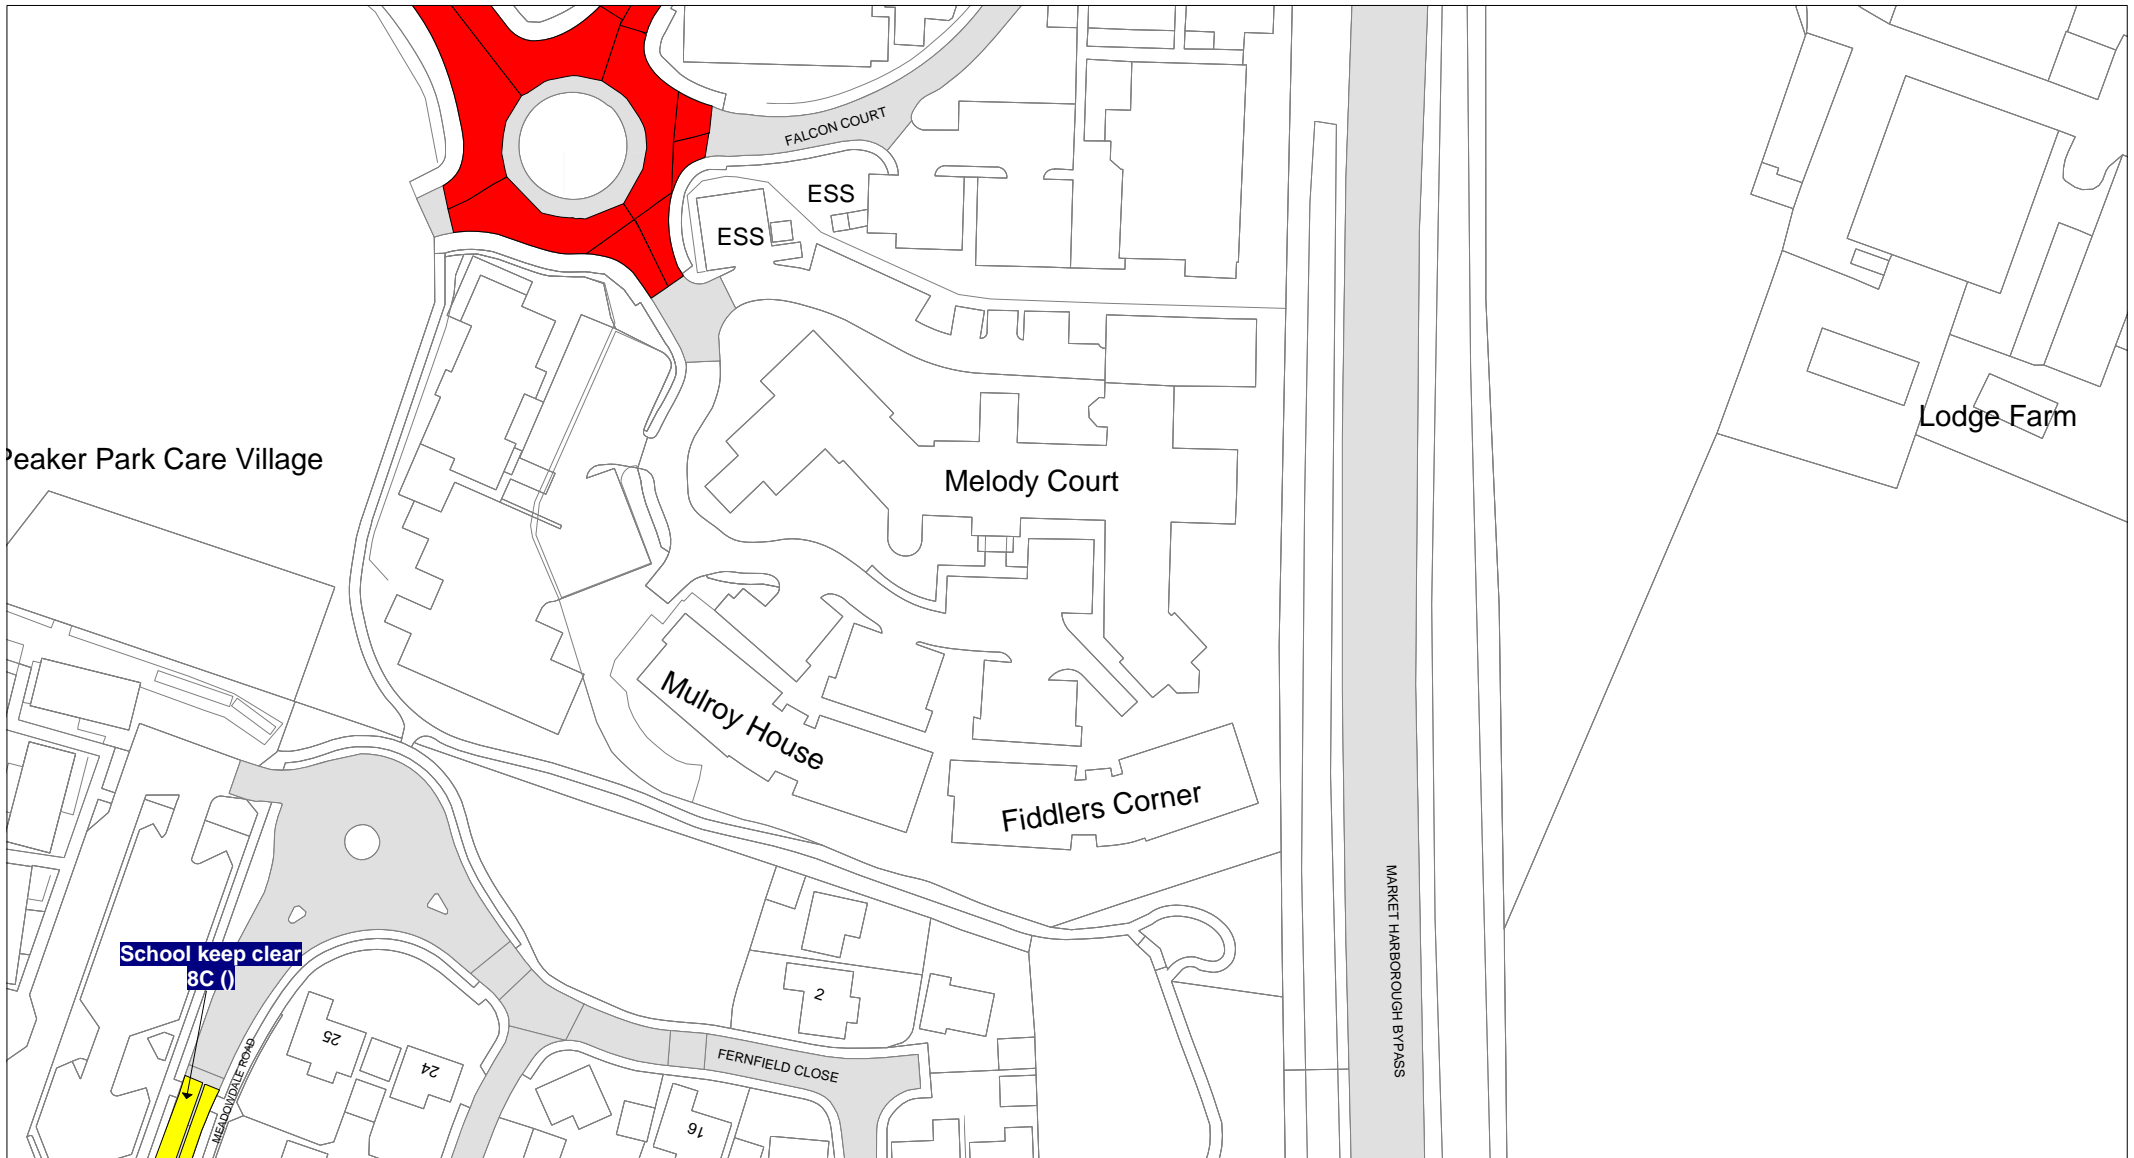

© Crown copyright. All rights reserved
Leicestershire County Council
Licence No. 100019271 2018

Tile Ref: MB143

SCALE	1 : 1250
DATE	28/06/2018
DRAWING No.	
DRAWN BY