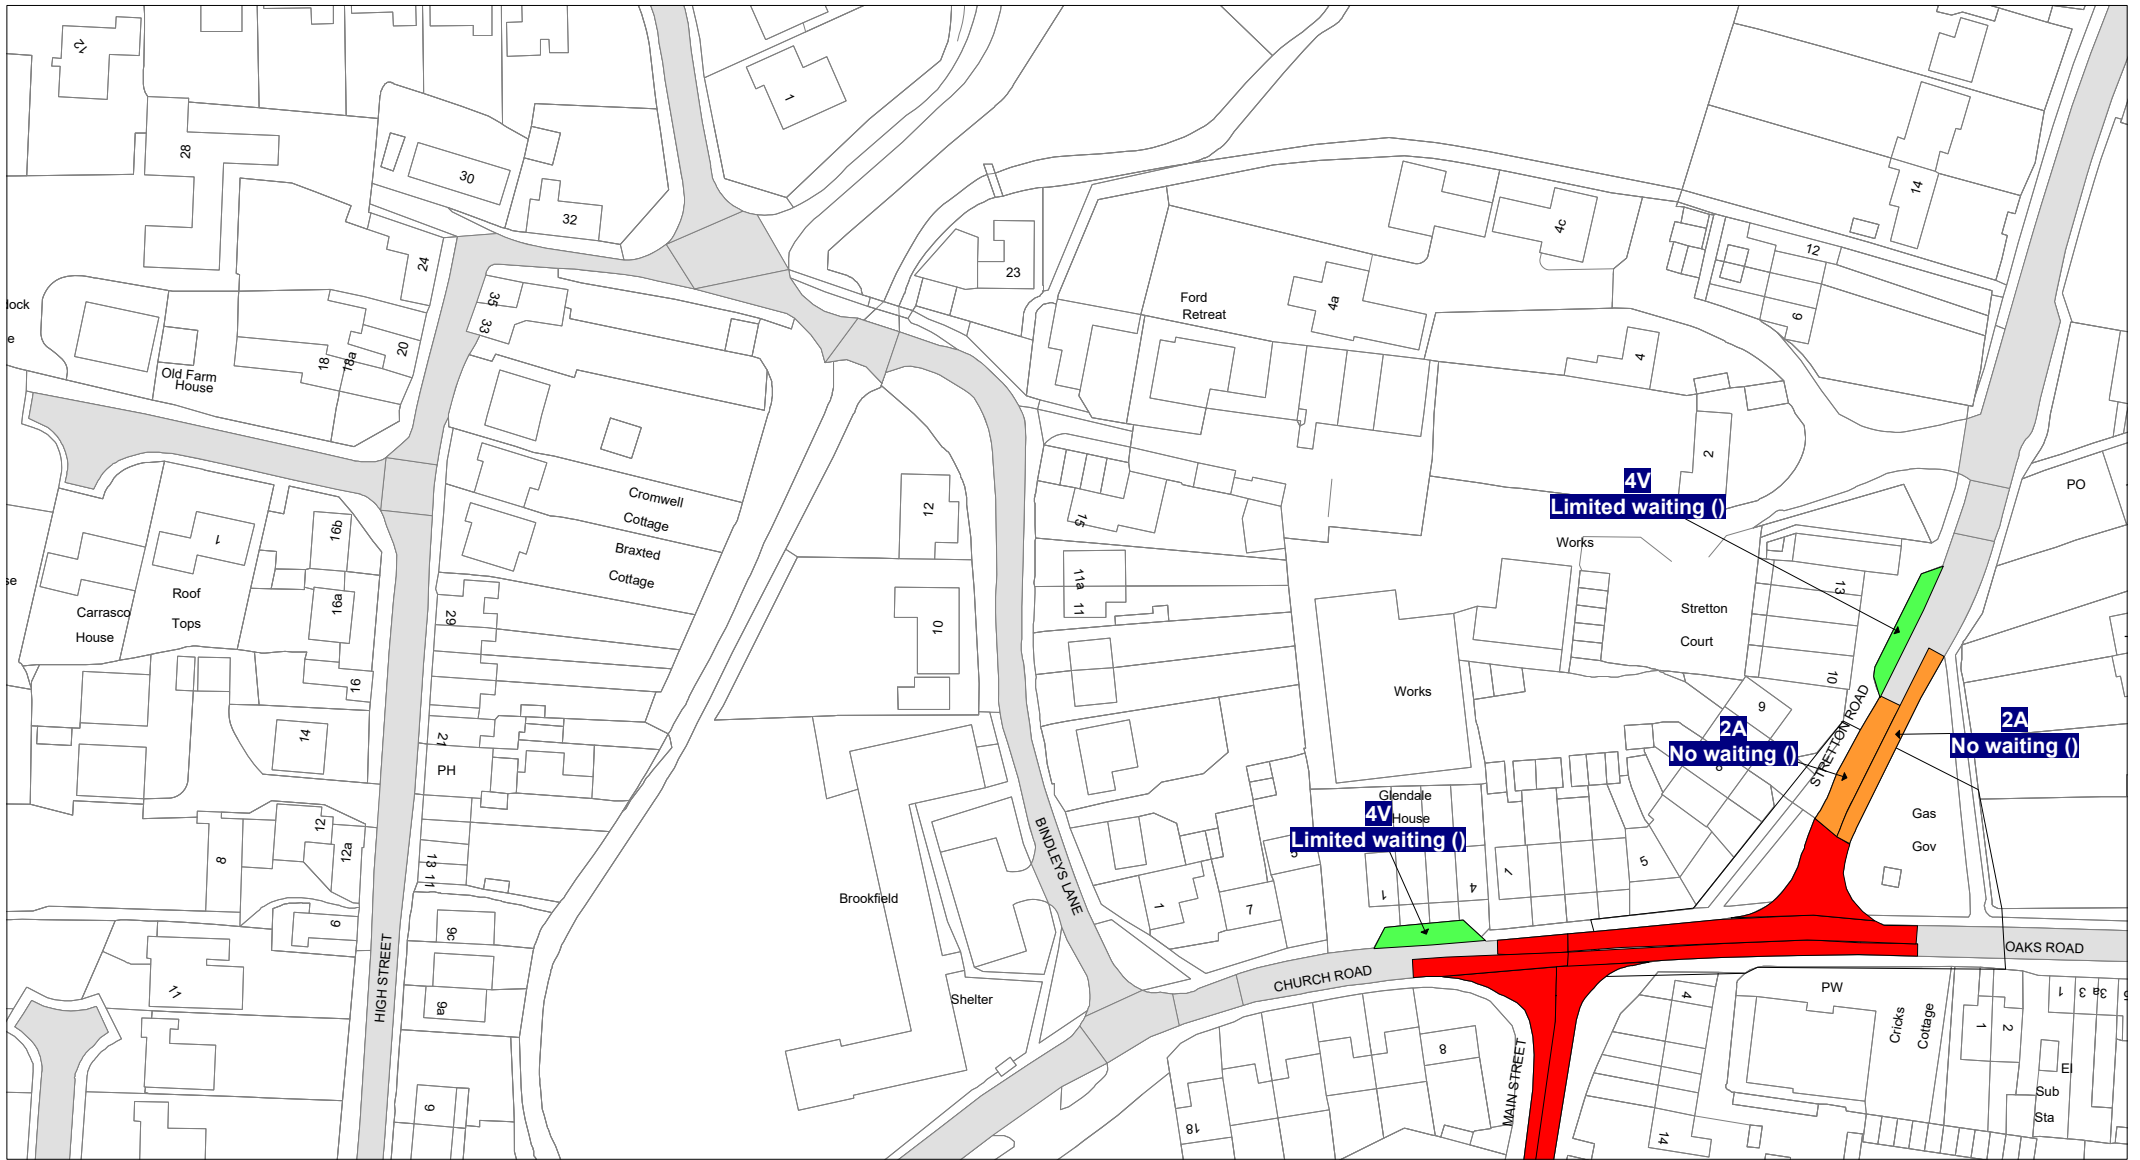

FIRST SCHEDULE
Plan(s) to be amended

JZ116 – Great Glen
KA116 – Great Glen

SECOND SCHEDULE
New Plan(s)

JZ116 – Great Glen
KA116 – Great Glen

THE COMMON SEAL of THE)
LEICESTERSHIRE COUNTY COUNCIL)
was hereunto affixed this twenty third day of)
June 2022 in the presence of)