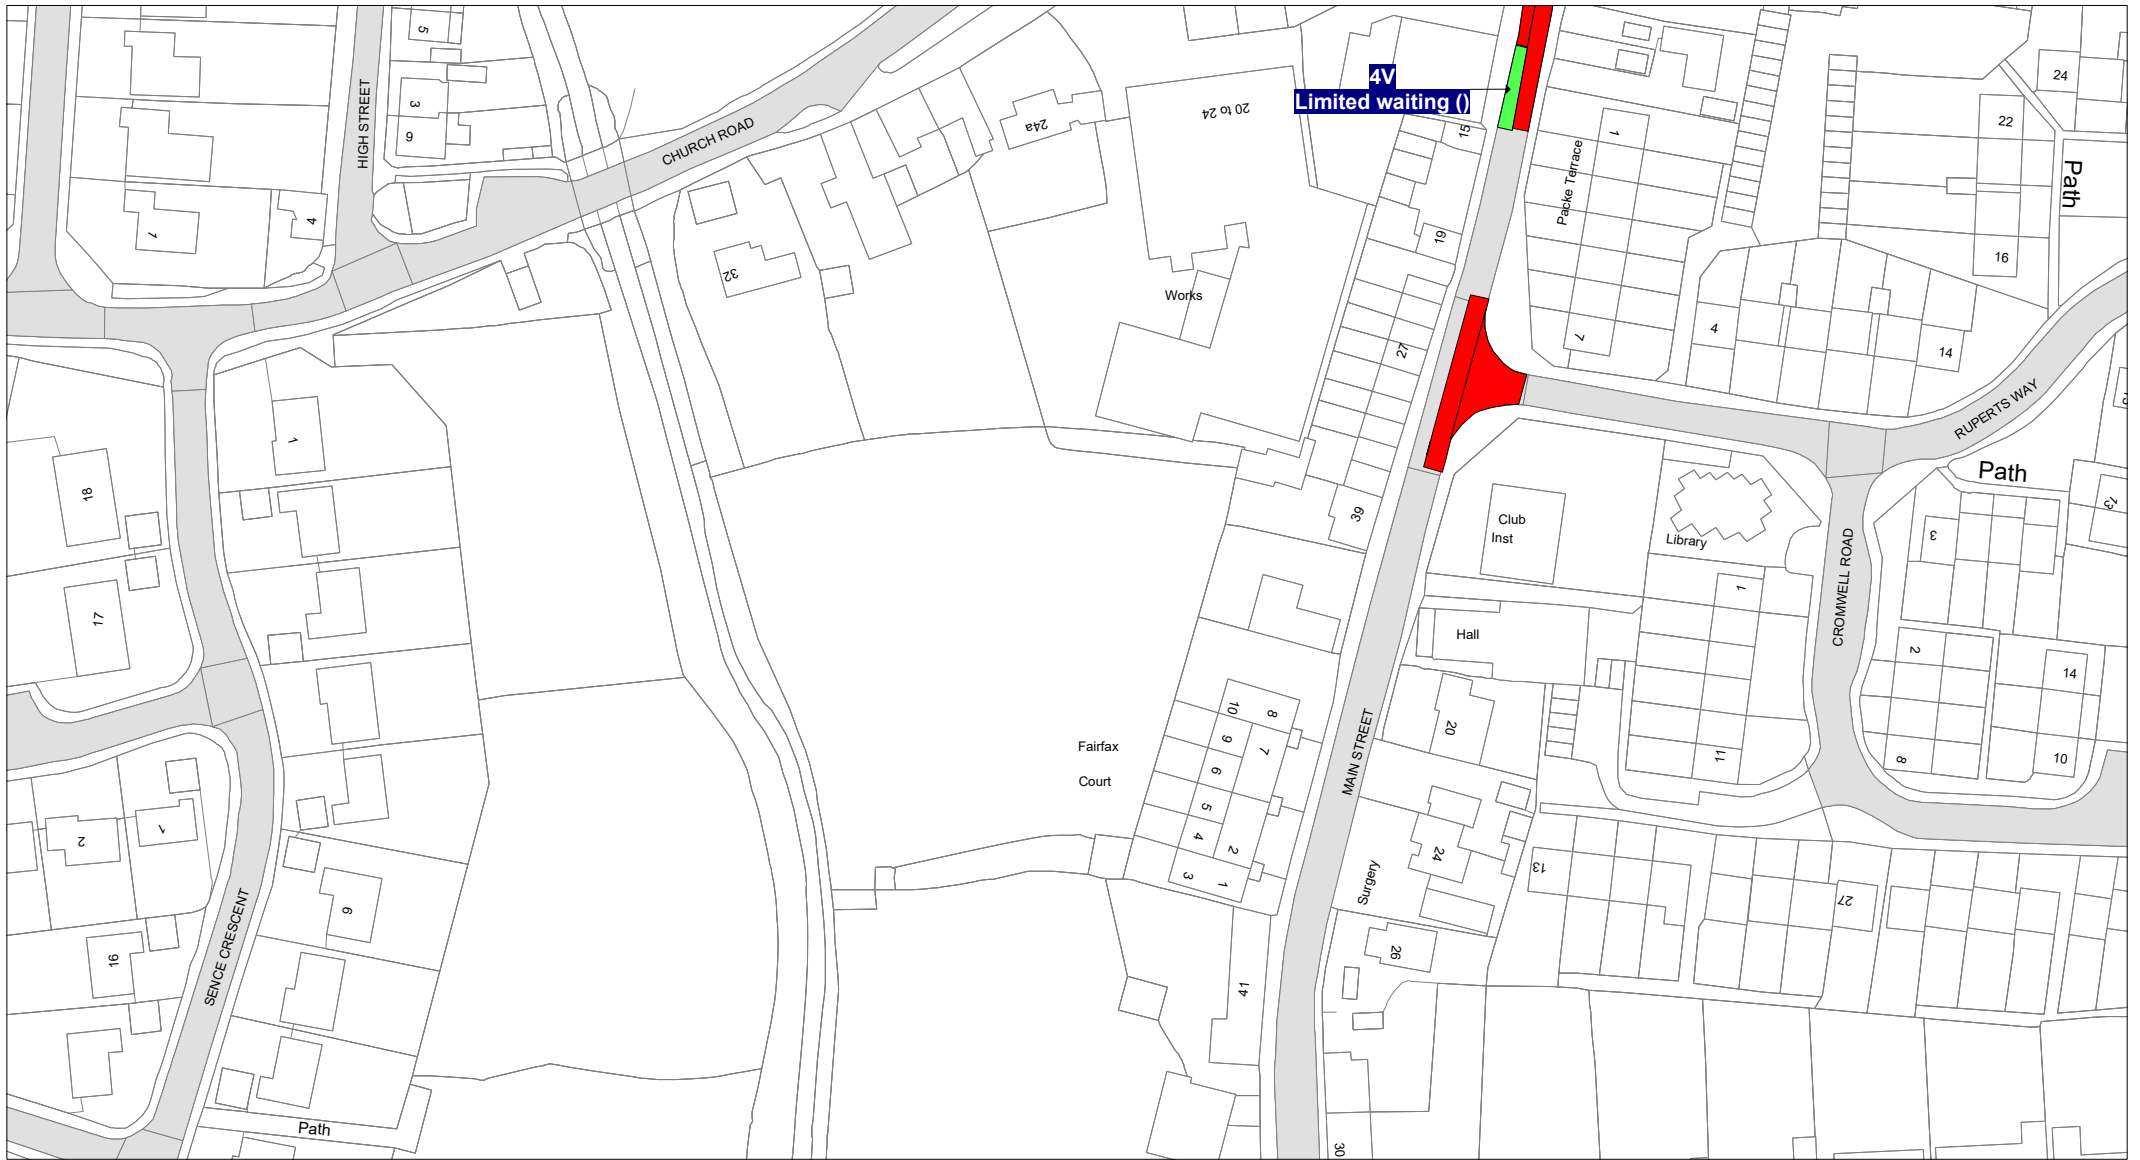

Tile Ref: KA116

© Crown copyright. All rights reserved
Leicestershire County Council
Licence No. 100019271 2022

SCALE	1 : 1250
DATE	27/05/2022
DRAWING No.	
DRAWN BY