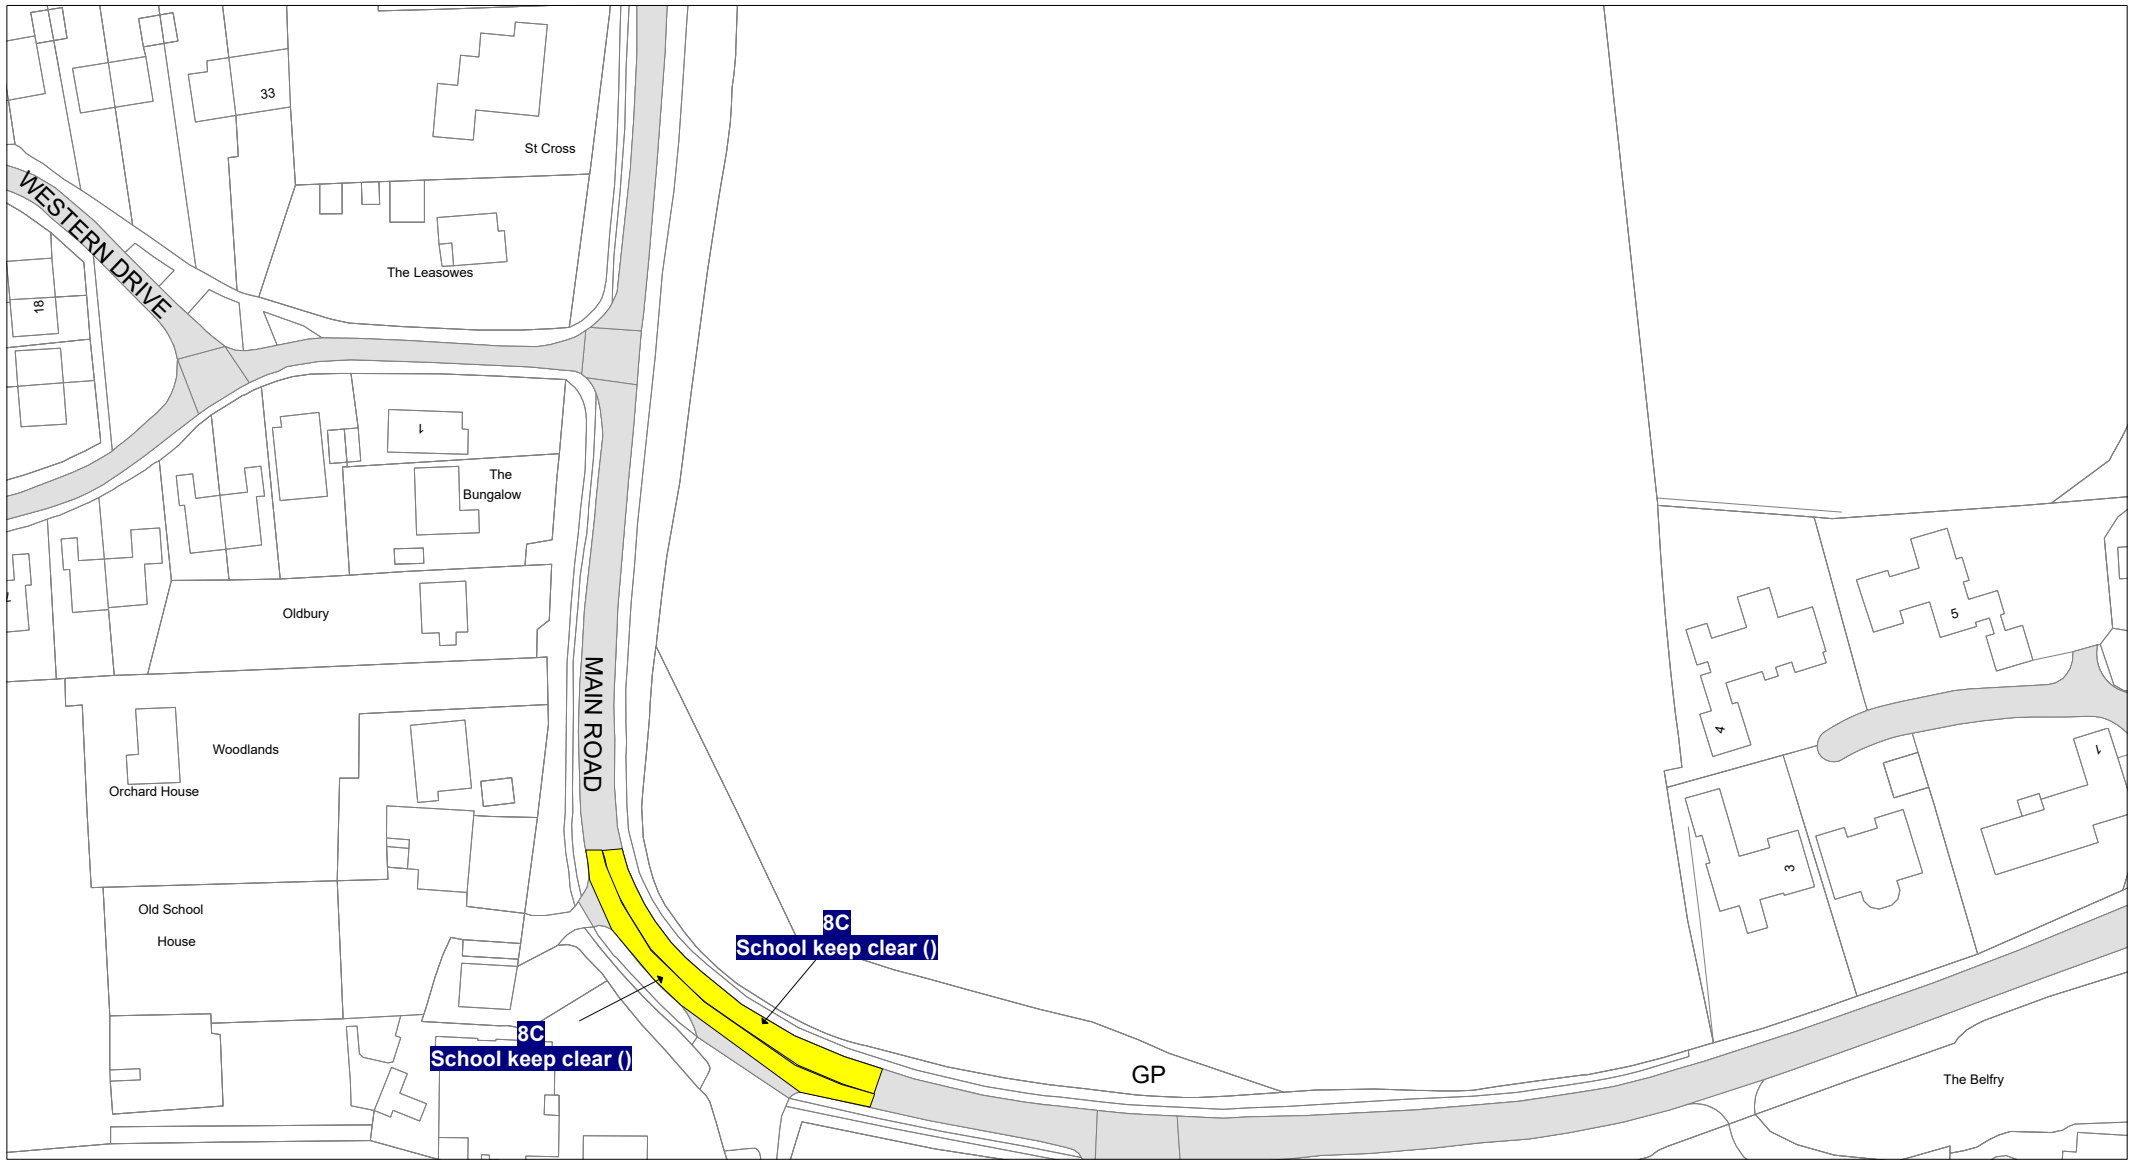

Tile Ref: LZ70

© Crown copyright. All rights reserved
Leicestershire County Council
Licence No. 100019271 2021

SCALE	1 : 1250
DATE	10/06/2021
DRAWING No.	
DRAWN BY