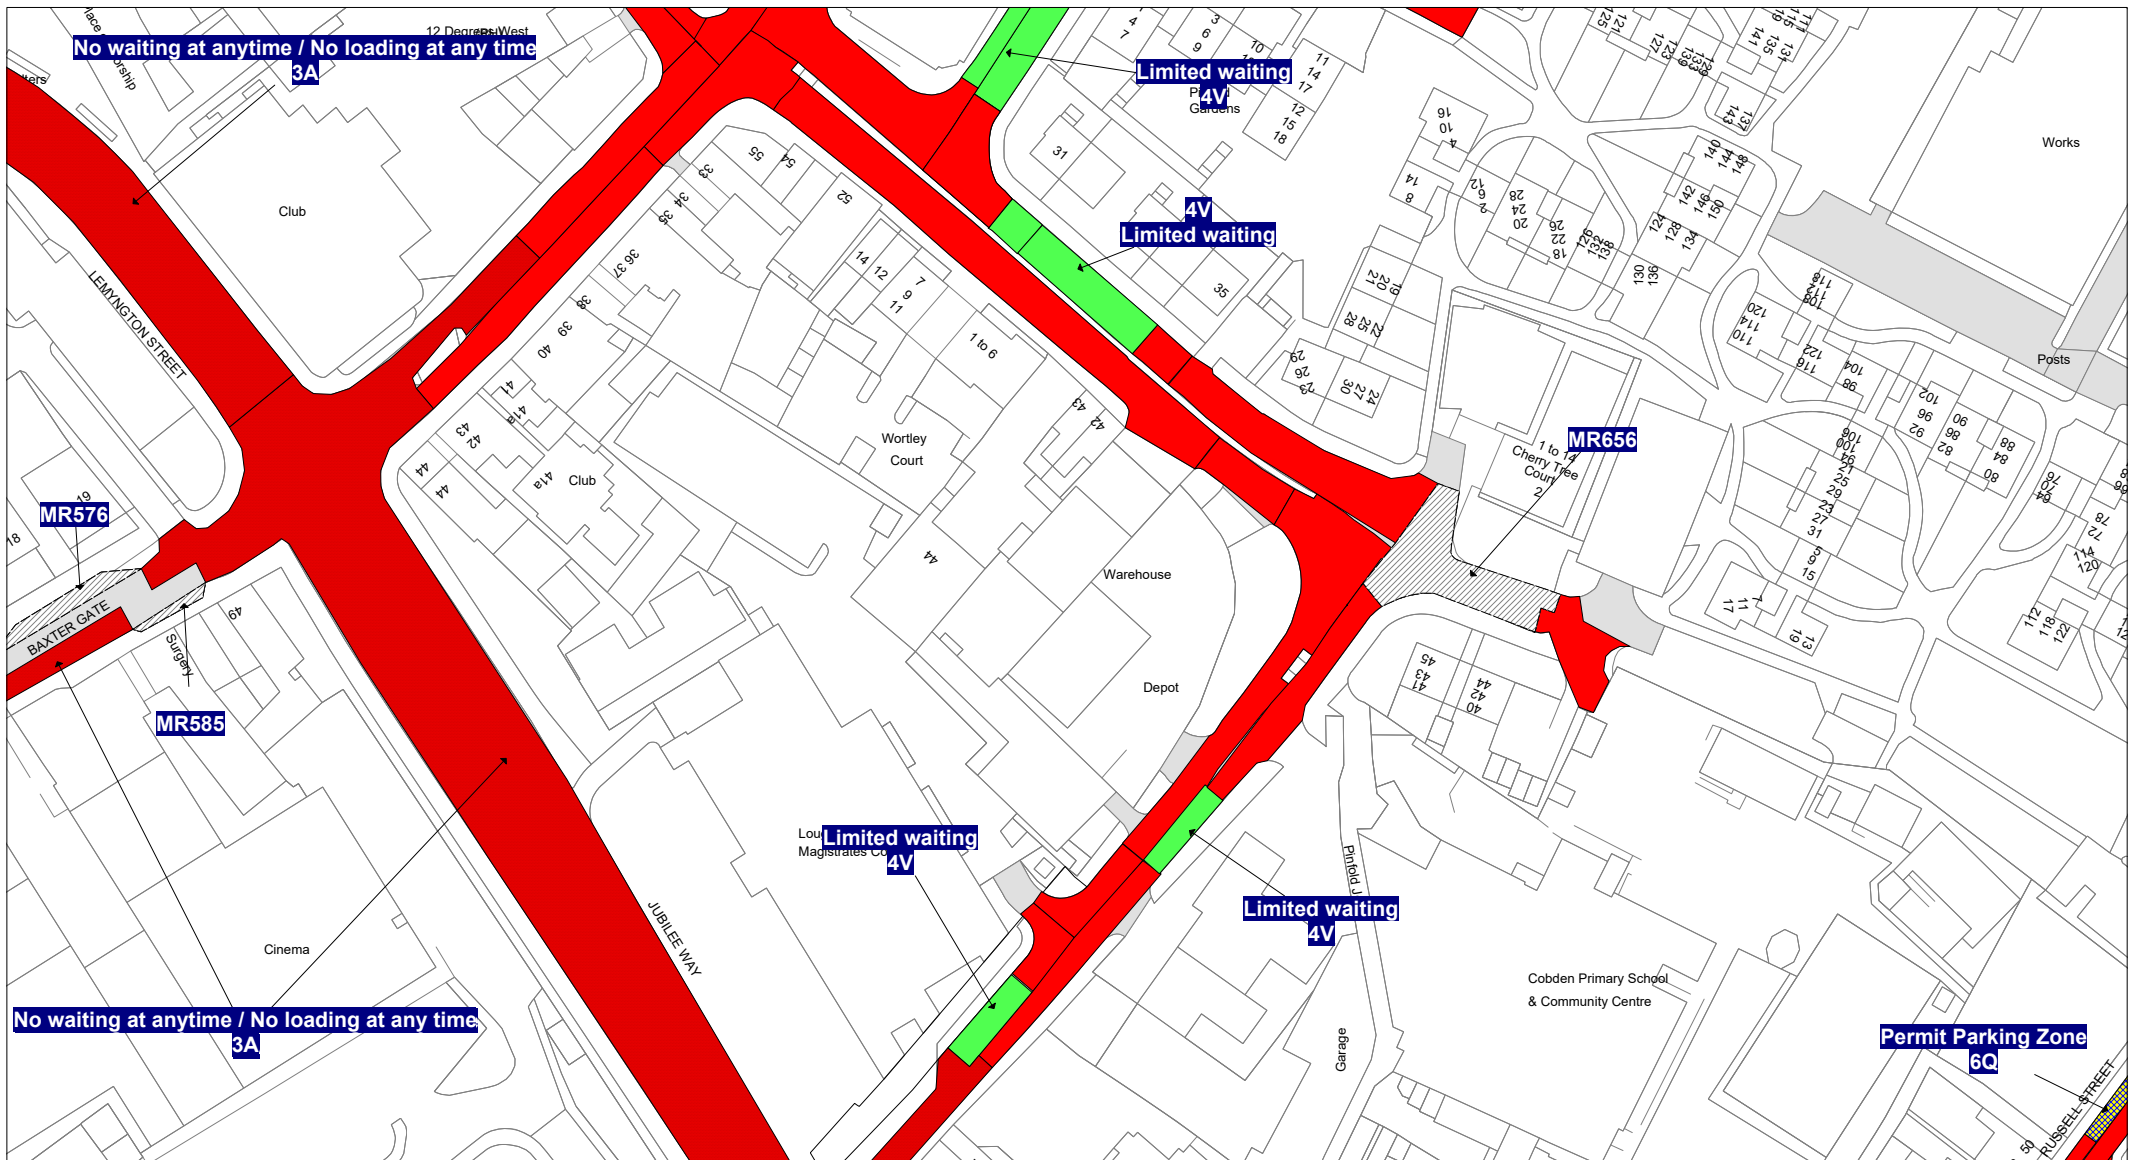

Tile Ref: FP83

© Crown copyright. All rights reserved
Leicestershire County Council
Licence No. 100019271 2023

SCALE	1 : 1250
DATE	26/01/2023
DRAWING No.	
DRAWN BY