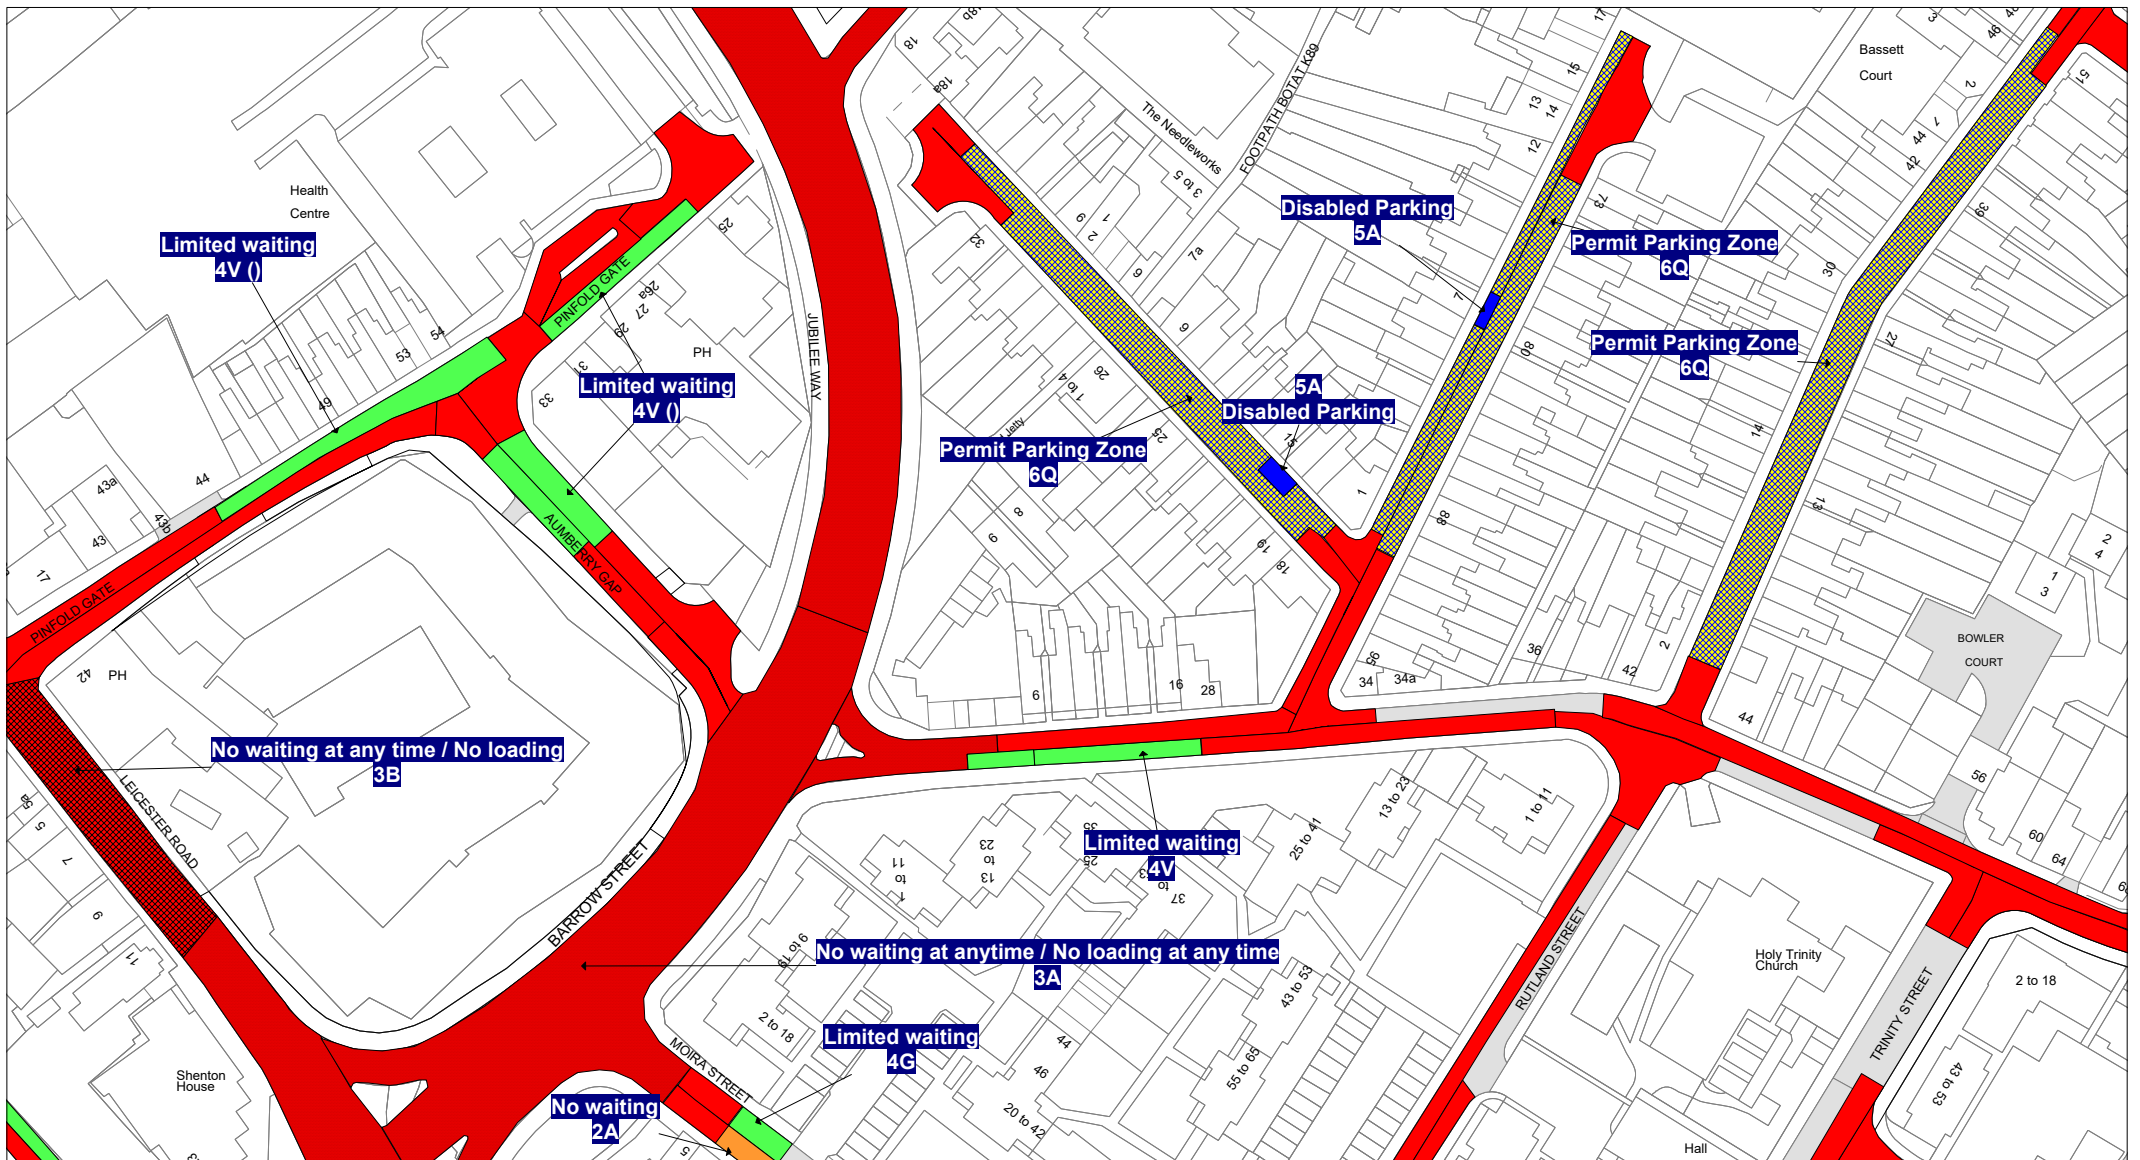

Tile Ref: FQ83

© Crown copyright. All rights reserved
Leicestershire County Council
Licence No. 100019271 2023

SCALE	1 : 1250
DATE	24/01/2023
DRAWING No.	
DRAWN BY