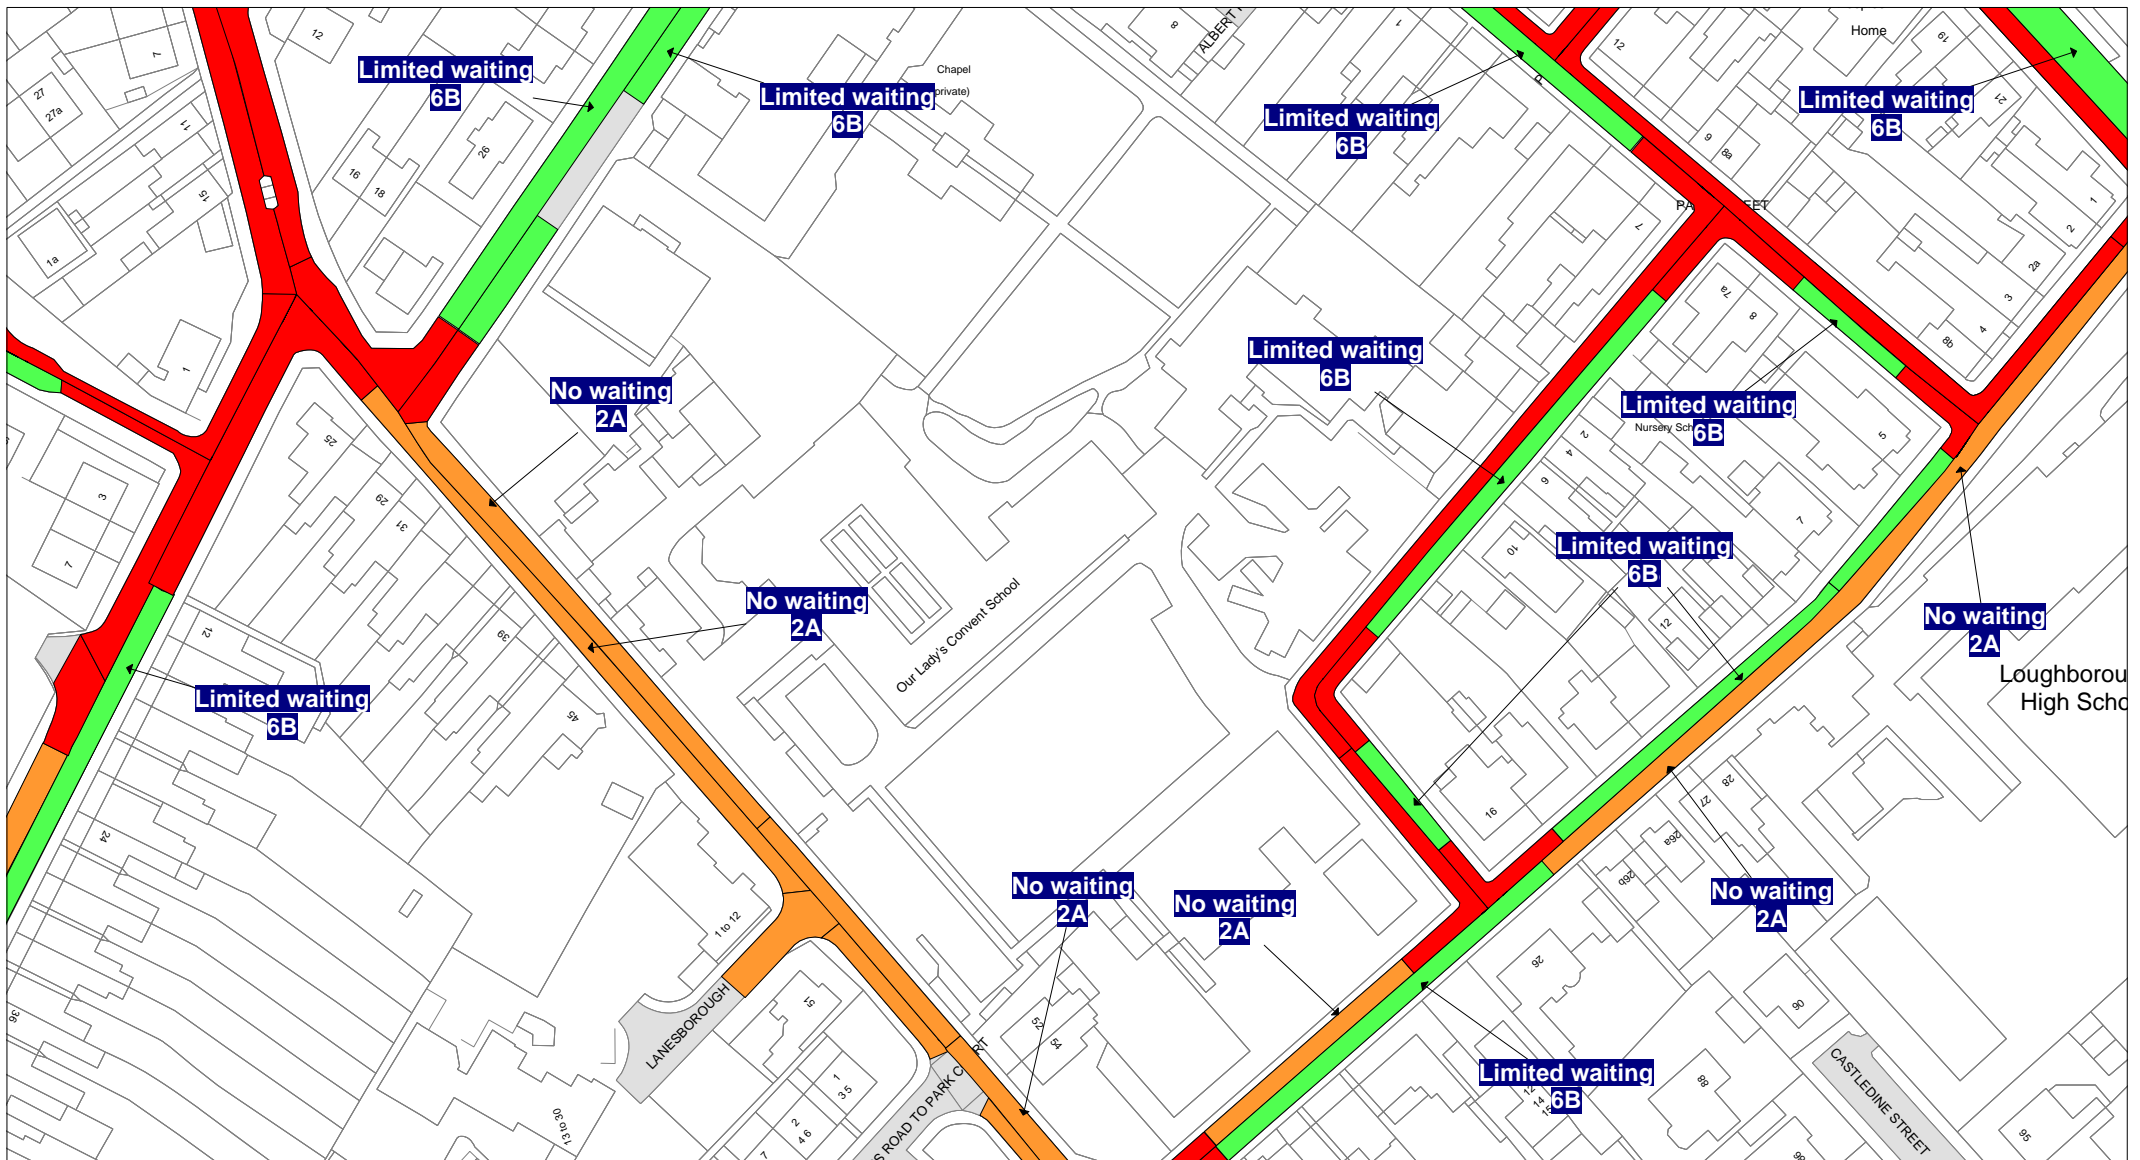

Tile Ref: FT82

© Crown copyright. All rights reserved
Leicestershire County Council
Licence No. 100019271 2018

SCALE	1 : 1250
DATE	02/11/2018
DRAWING No.	
DRAWN BY