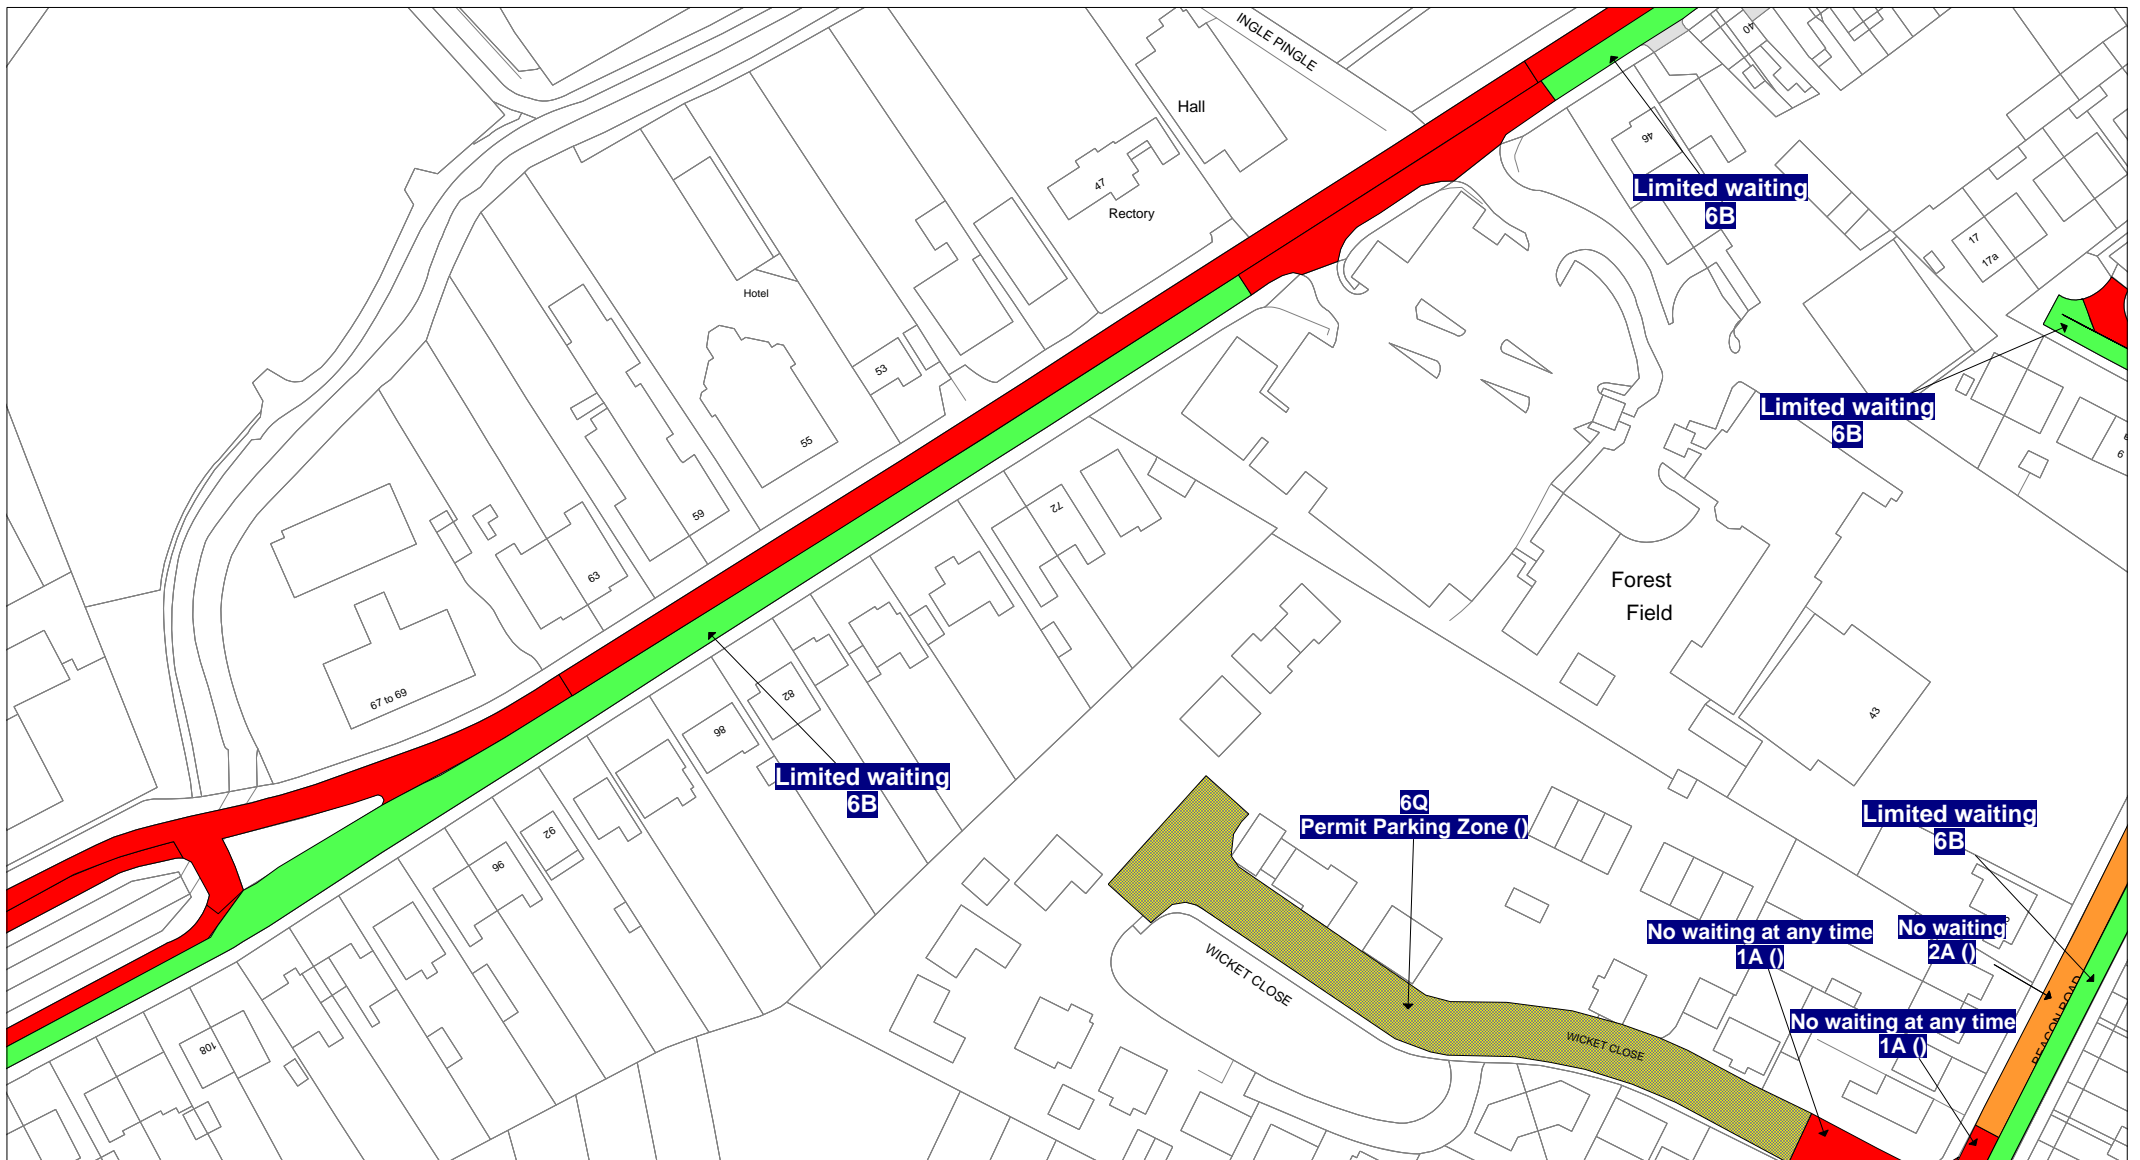

Tile Ref: FT81

© Crown copyright. All rights reserved
Leicestershire County Council
Licence No. 100019271 2018

SCALE	1 : 1250
DATE	02/11/2018
DRAWING No.	
DRAWN BY