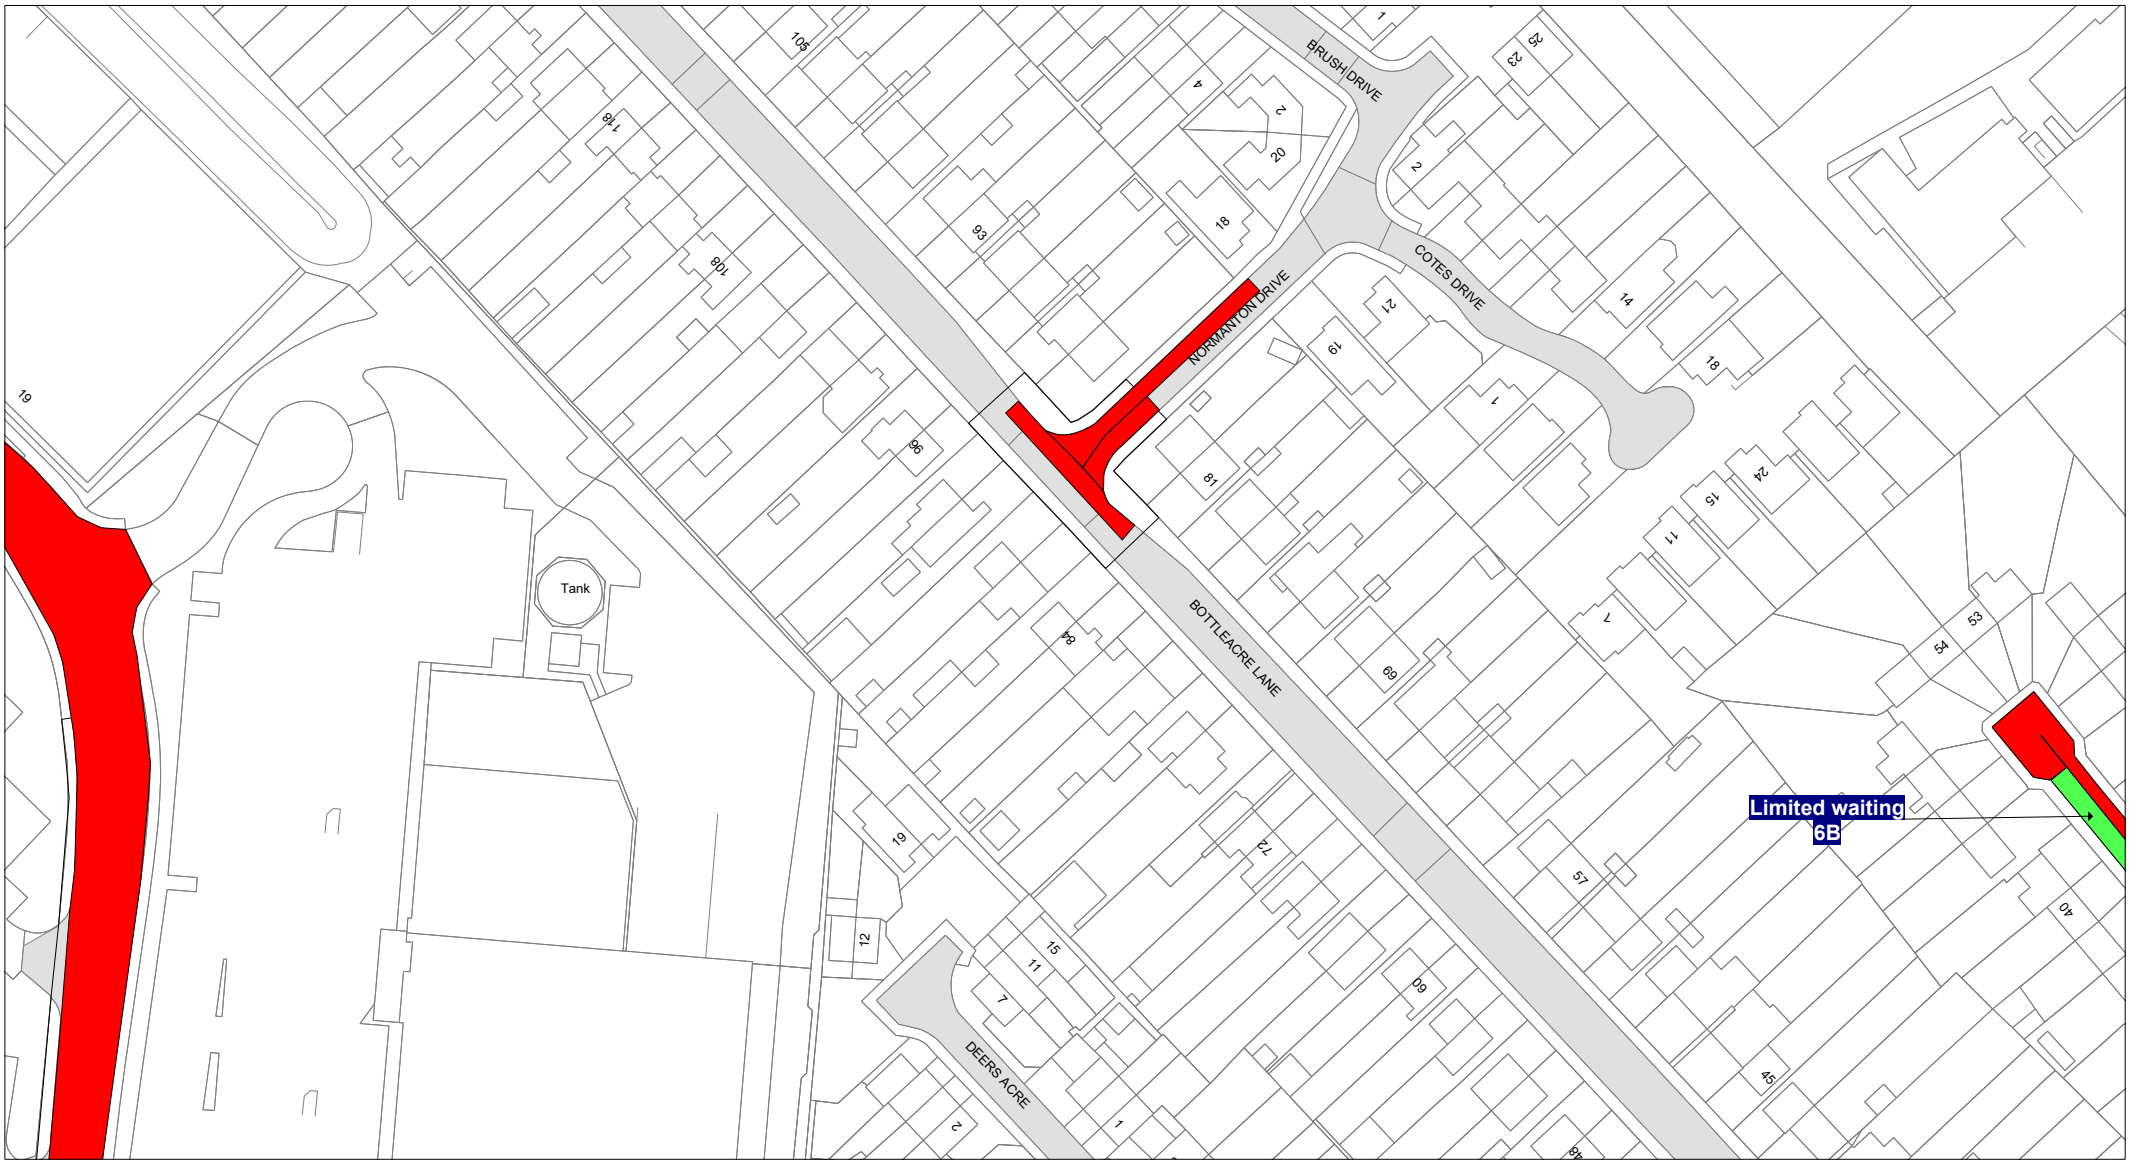

Tile Ref: FK82

© Crown copyright. All rights reserved
Leicestershire County Council
Licence No. 100019271 2022

SCALE	1 : 1250
DATE	04/02/2022
DRAWING No.	
DRAWN BY