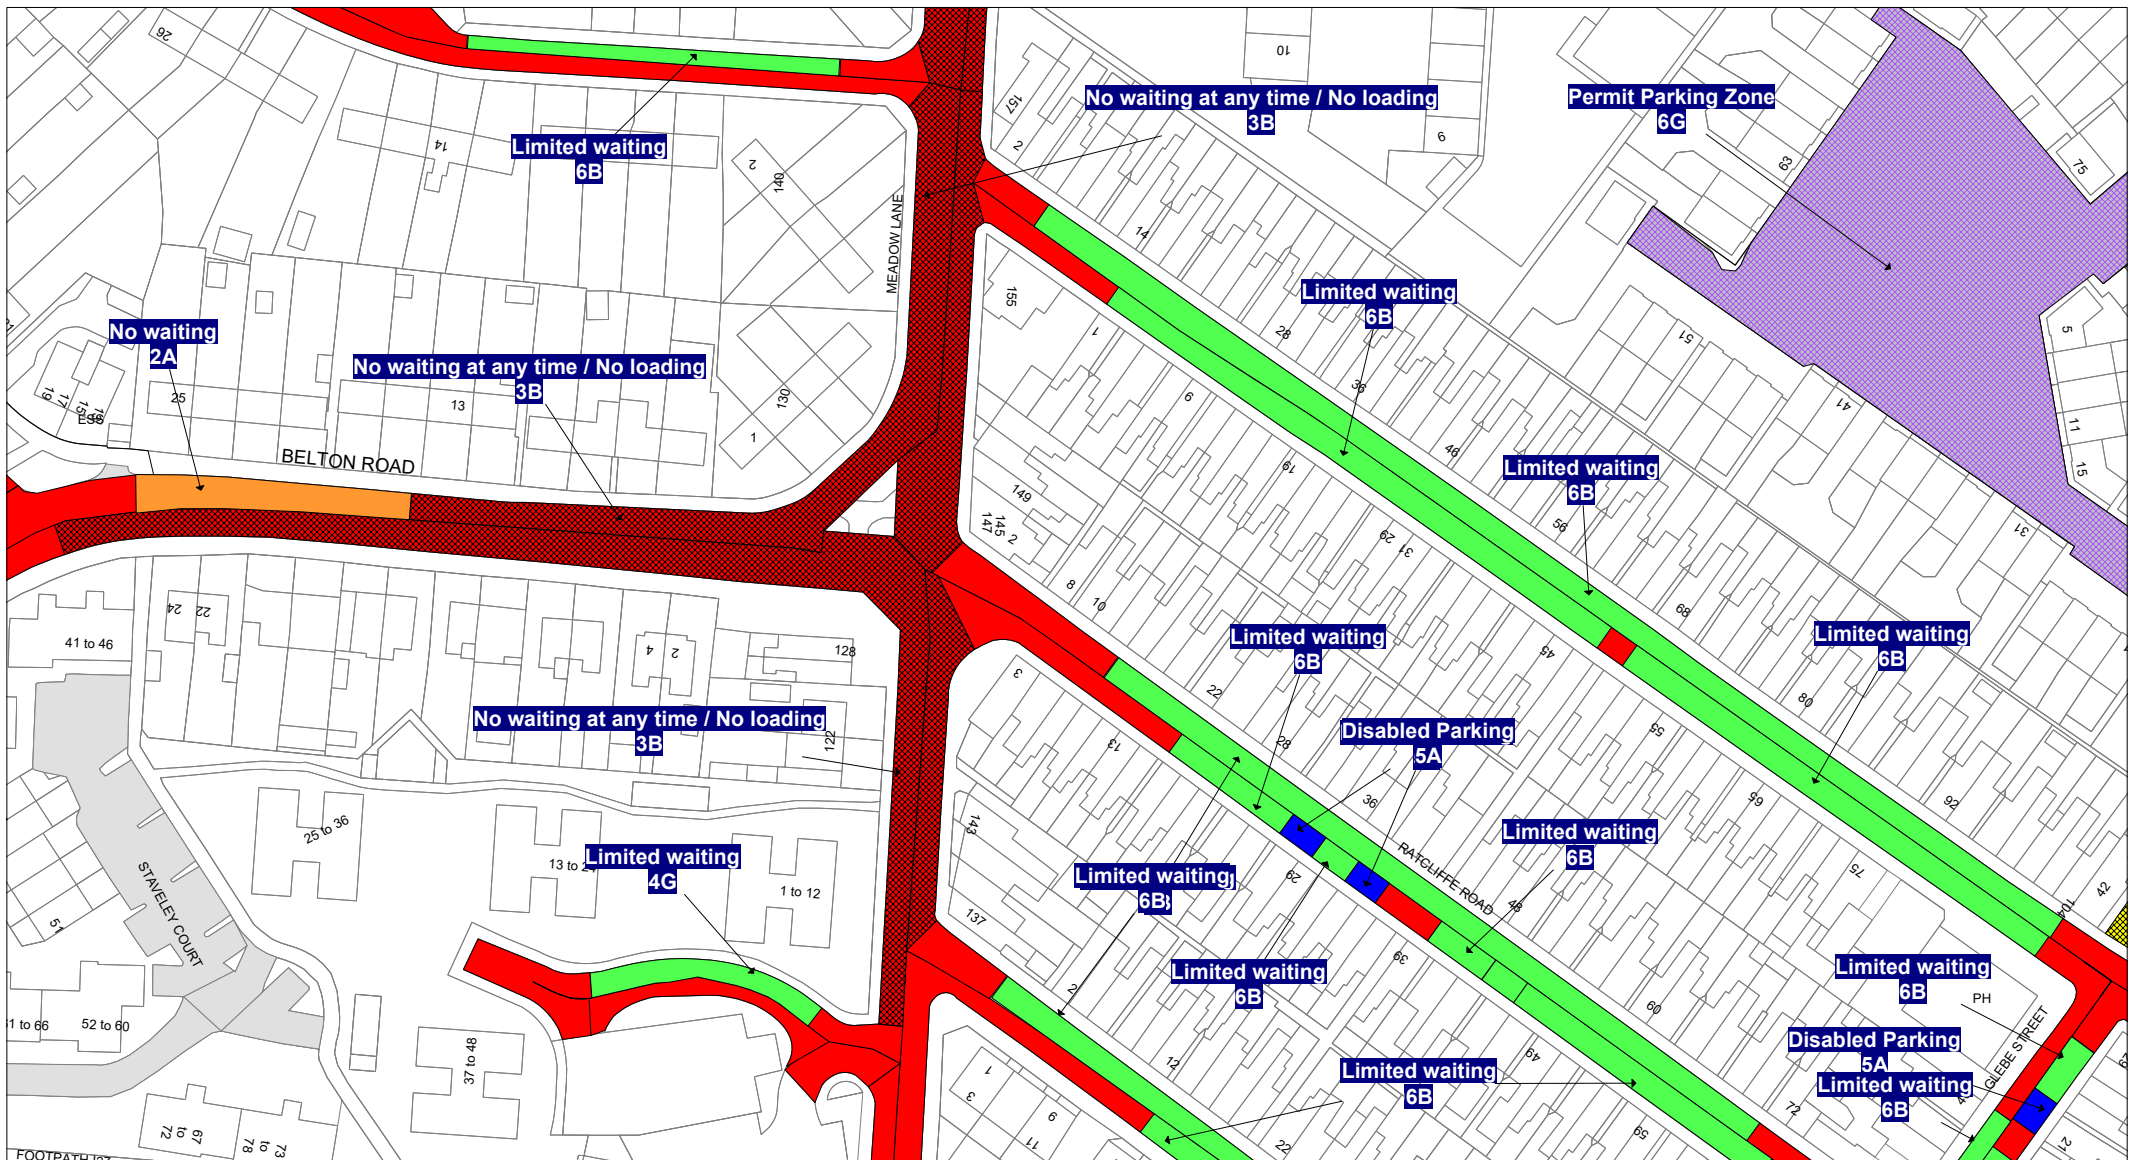

Tile Ref: FL83

© Crown copyright. All rights reserved
Leicestershire County Council
Licence No. 100019271 2022

SCALE	1 : 1250
DATE	04/02/2022
DRAWING No.	
DRAWN BY