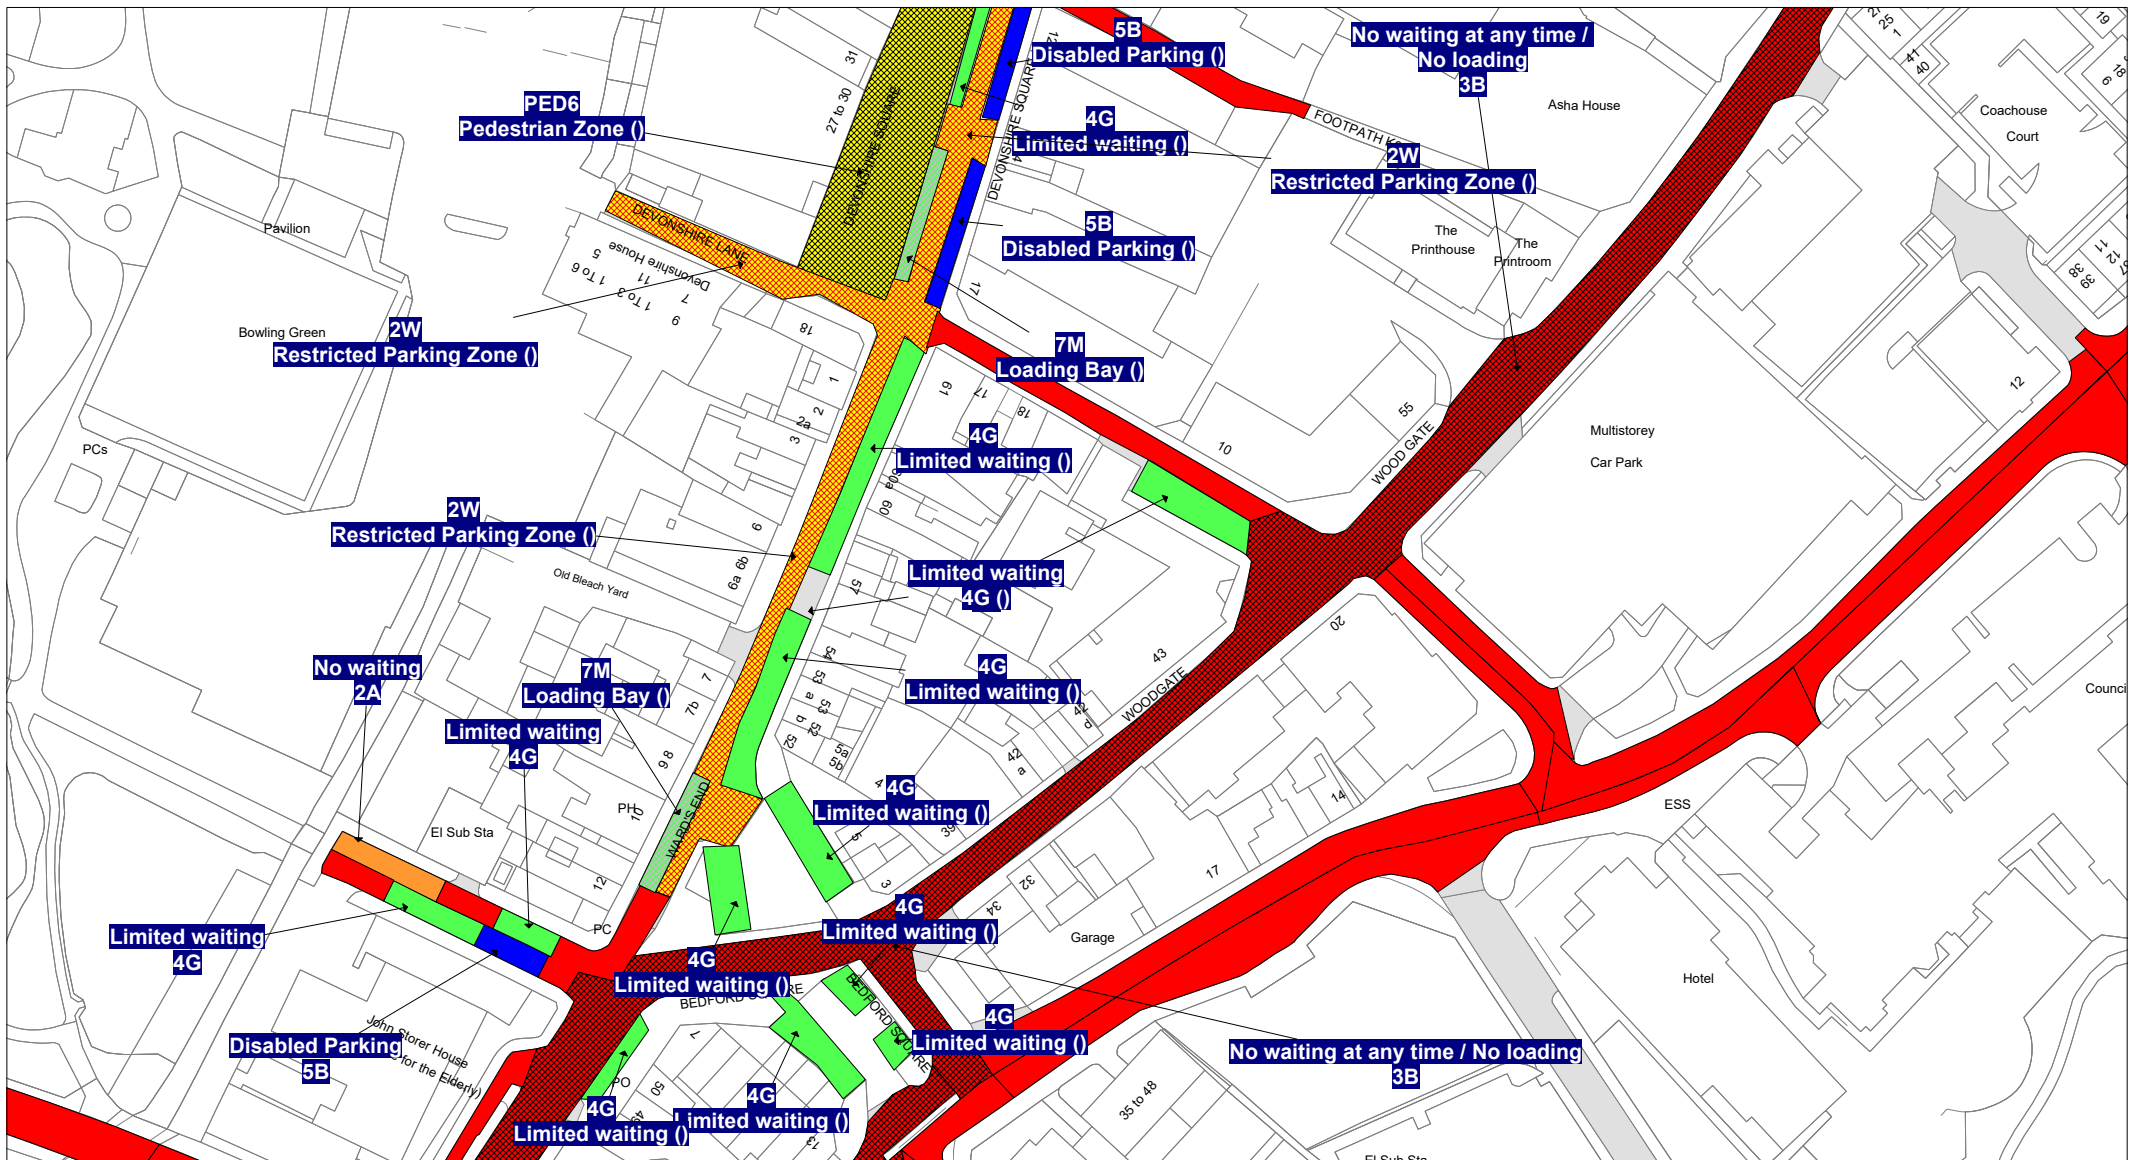

Tile Ref: FR82

© Crown copyright. All rights reserved
Leicestershire County Council
Licence No. 100019271 2021

SCALE	1 : 1250
DATE	26/02/2021
DRAWING No.	
DRAWN BY