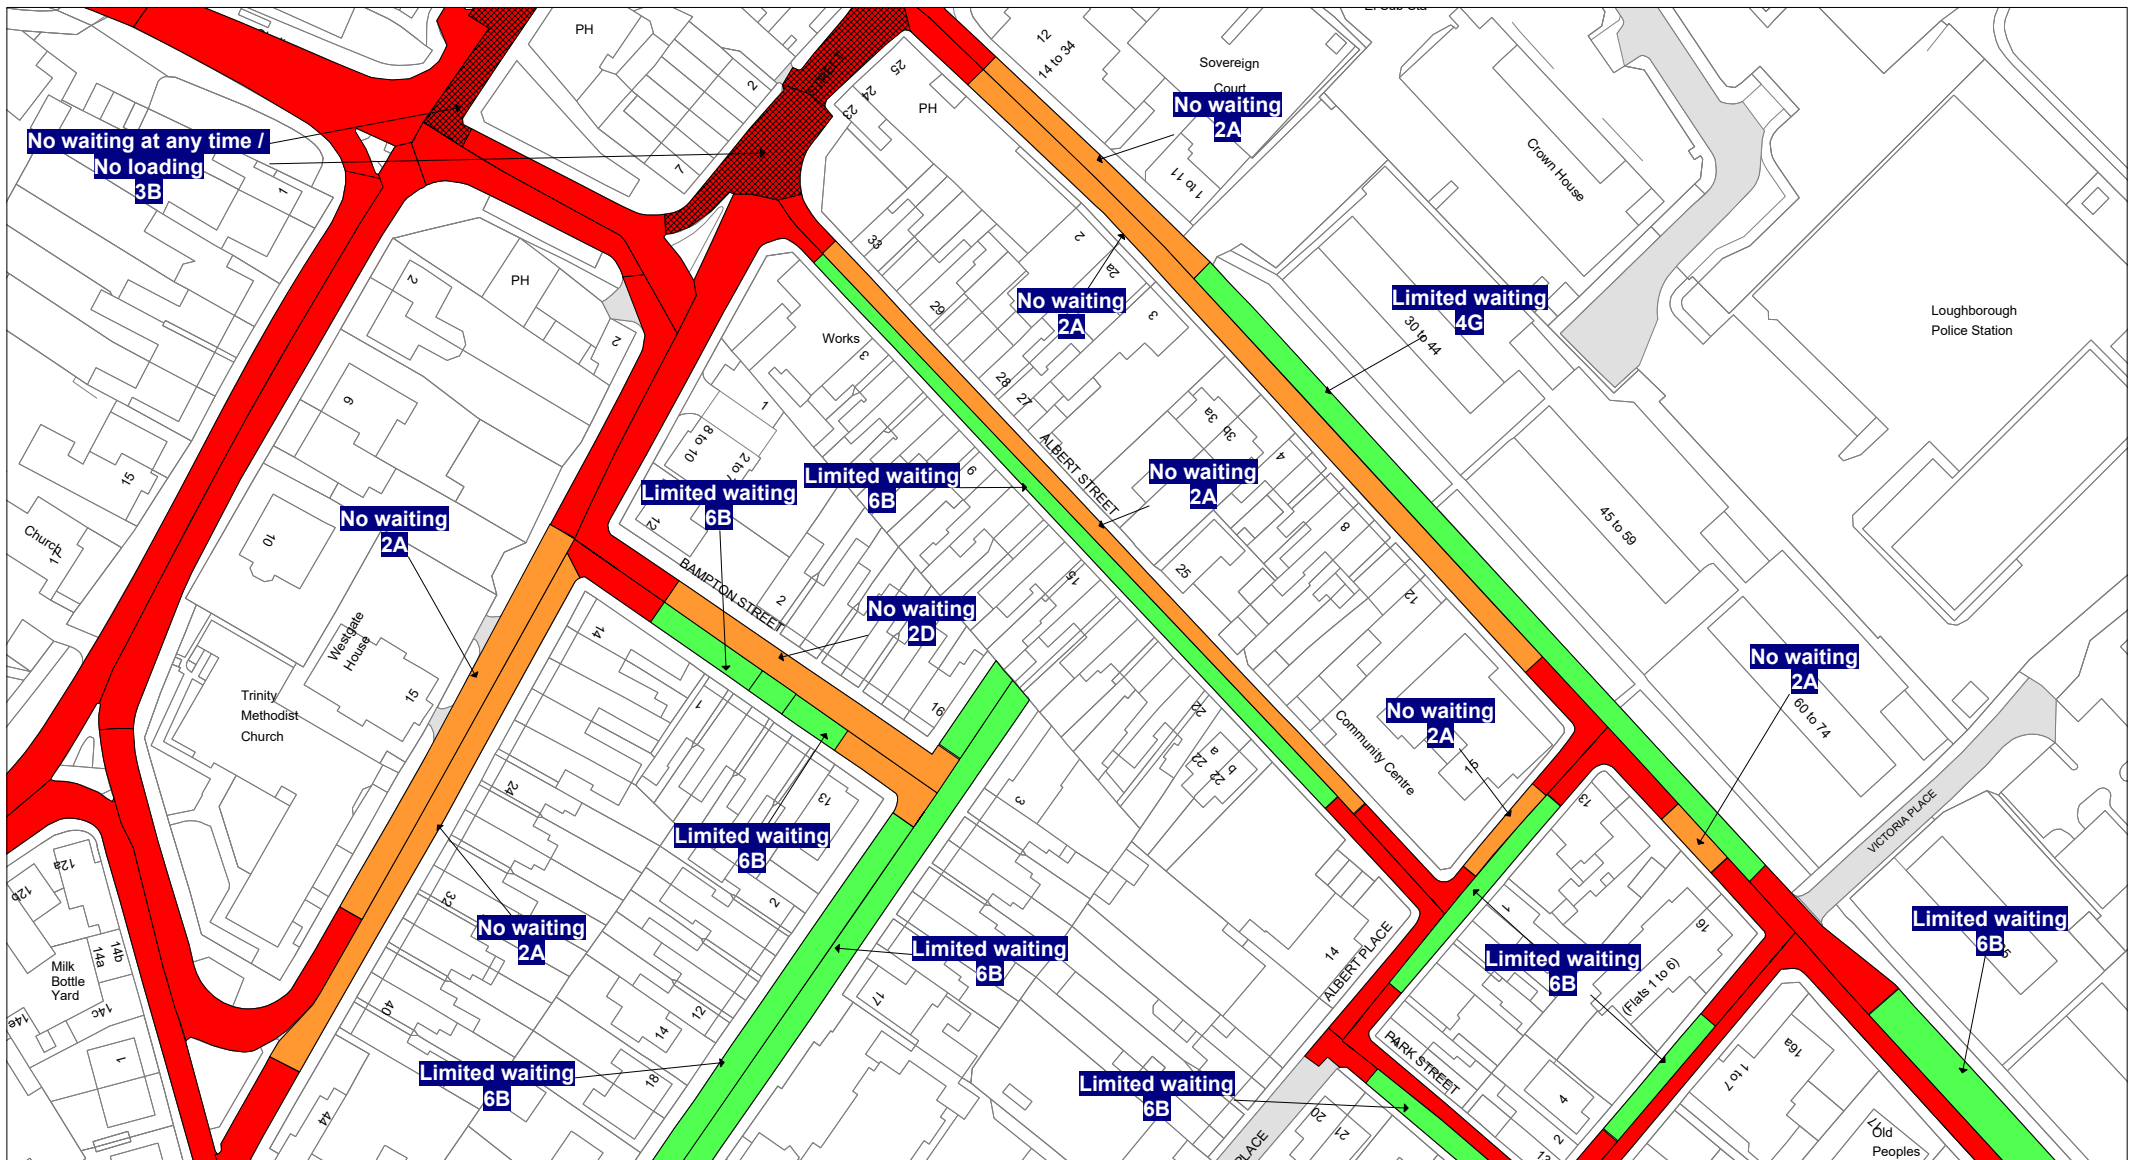

Tile Ref: FS82

© Crown copyright. All rights reserved
Leicestershire County Council
Licence No. 100019271 2021

SCALE	1 : 1250
DATE	26/02/2021
DRAWING No.	
DRAWN BY