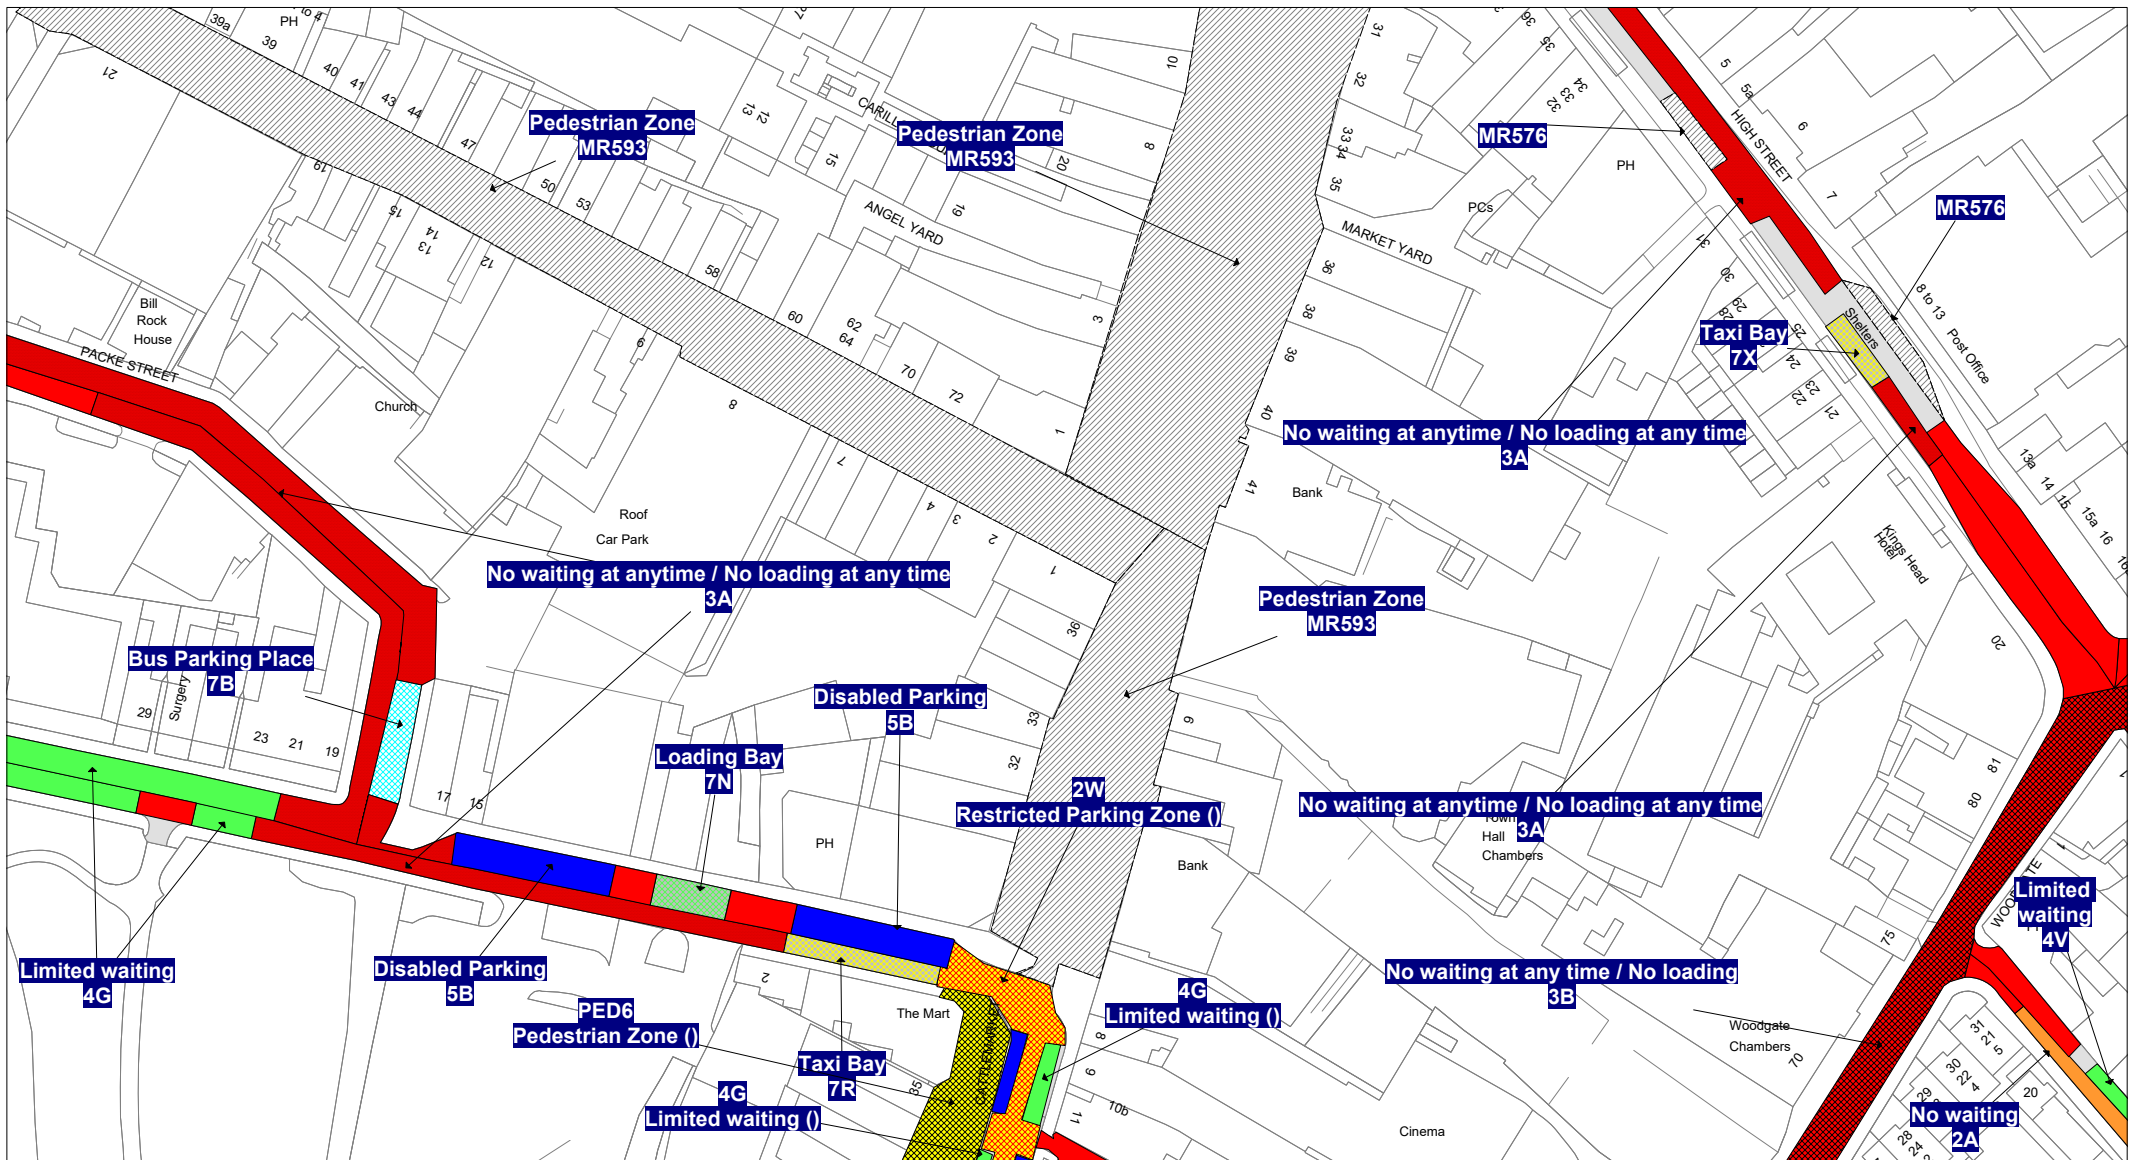

Tile Ref: FQ82

© Crown copyright. All rights reserved
Leicestershire County Council
Licence No. 100019271 2021

SCALE	1 : 1250
DATE	26/02/2021
DRAWING No.	
DRAWN BY