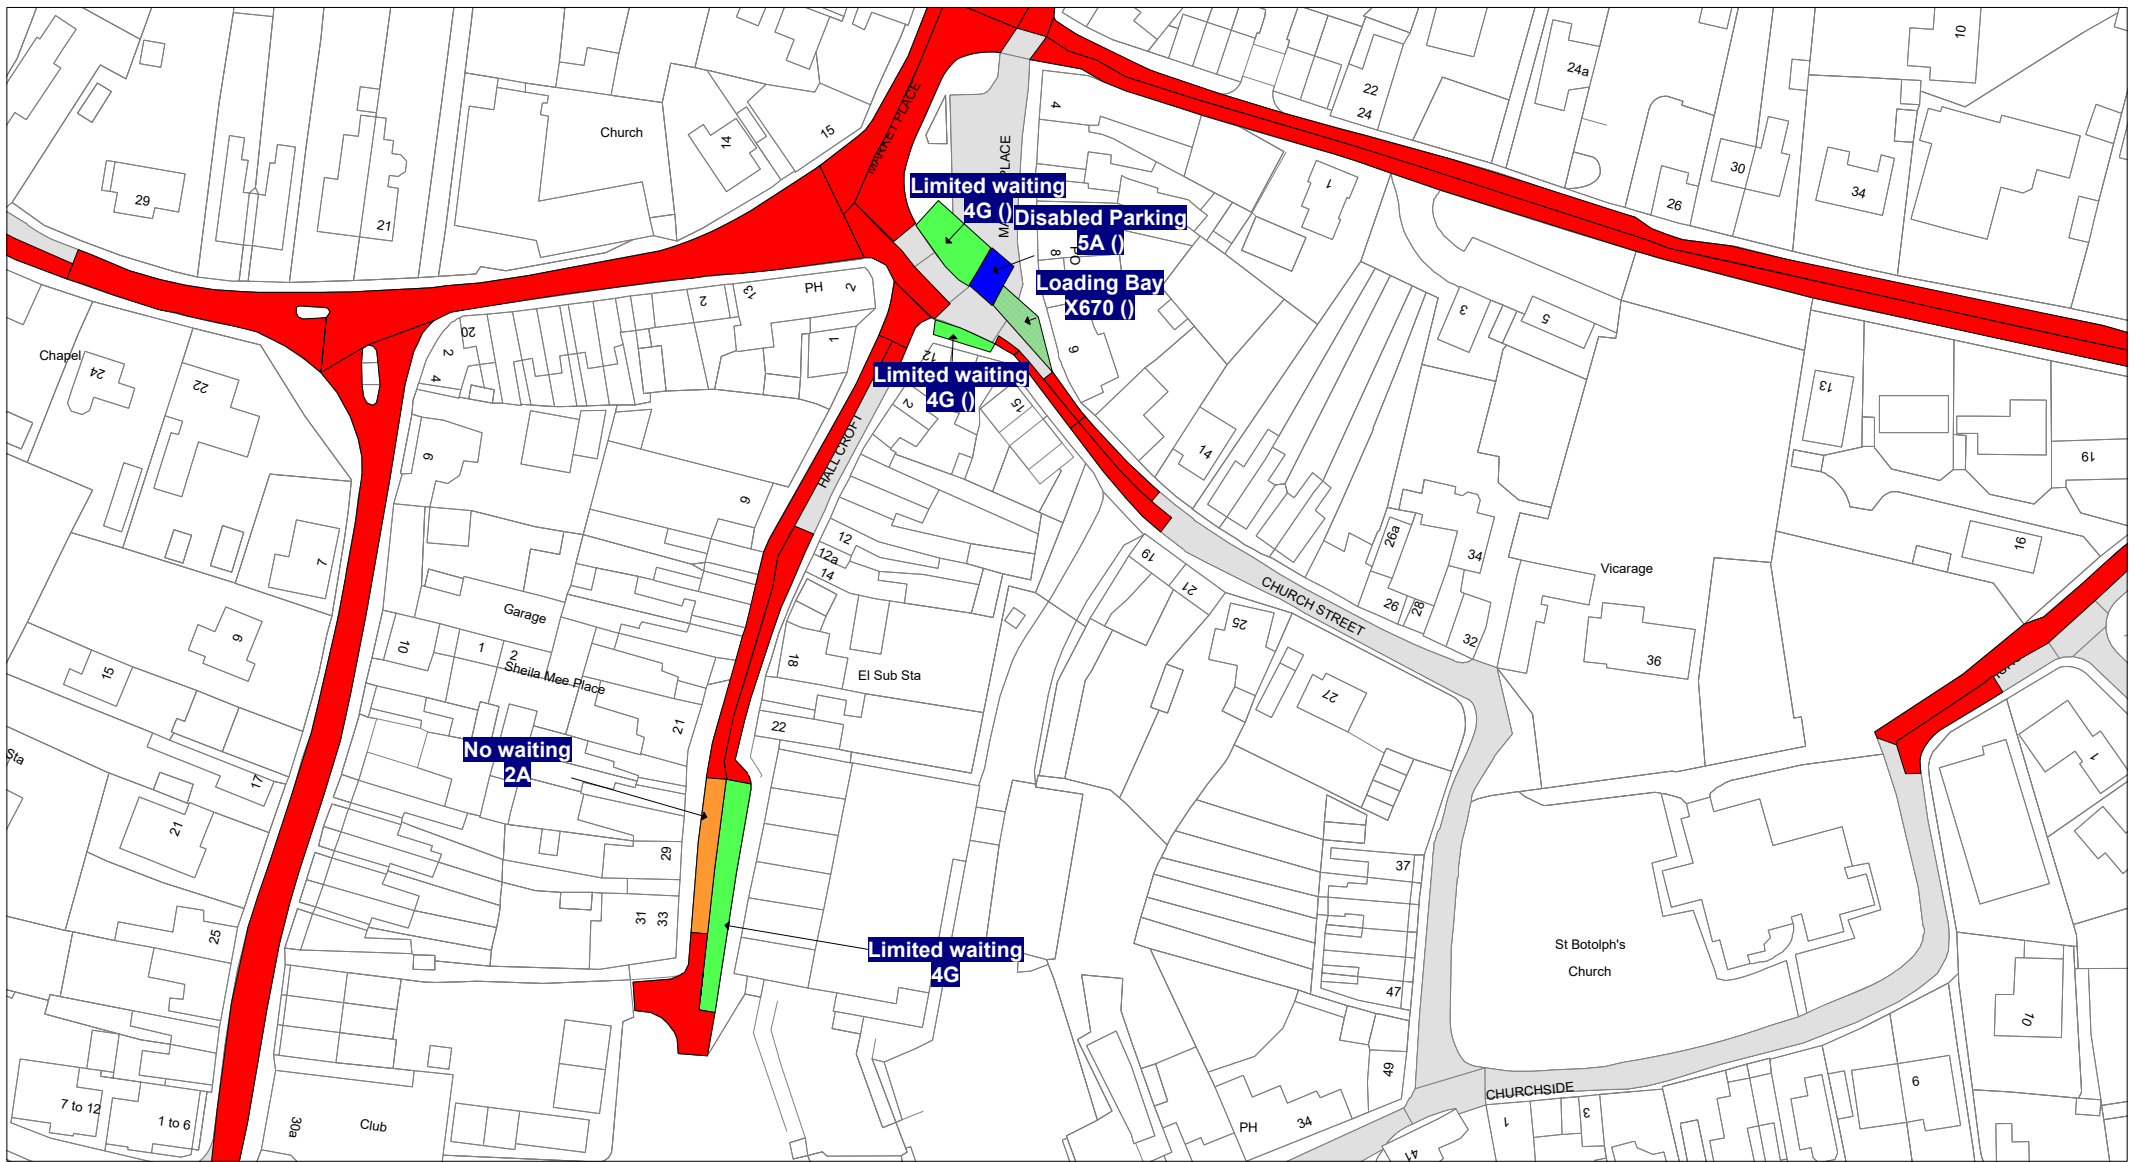

Tile Ref: FP66

© Crown copyright. All rights reserved
Leicestershire County Council
Licence No. 100019271 2024

SCALE	1 : 1250
DATE	04/01/2024
DRAWING No.	
DRAWN BY