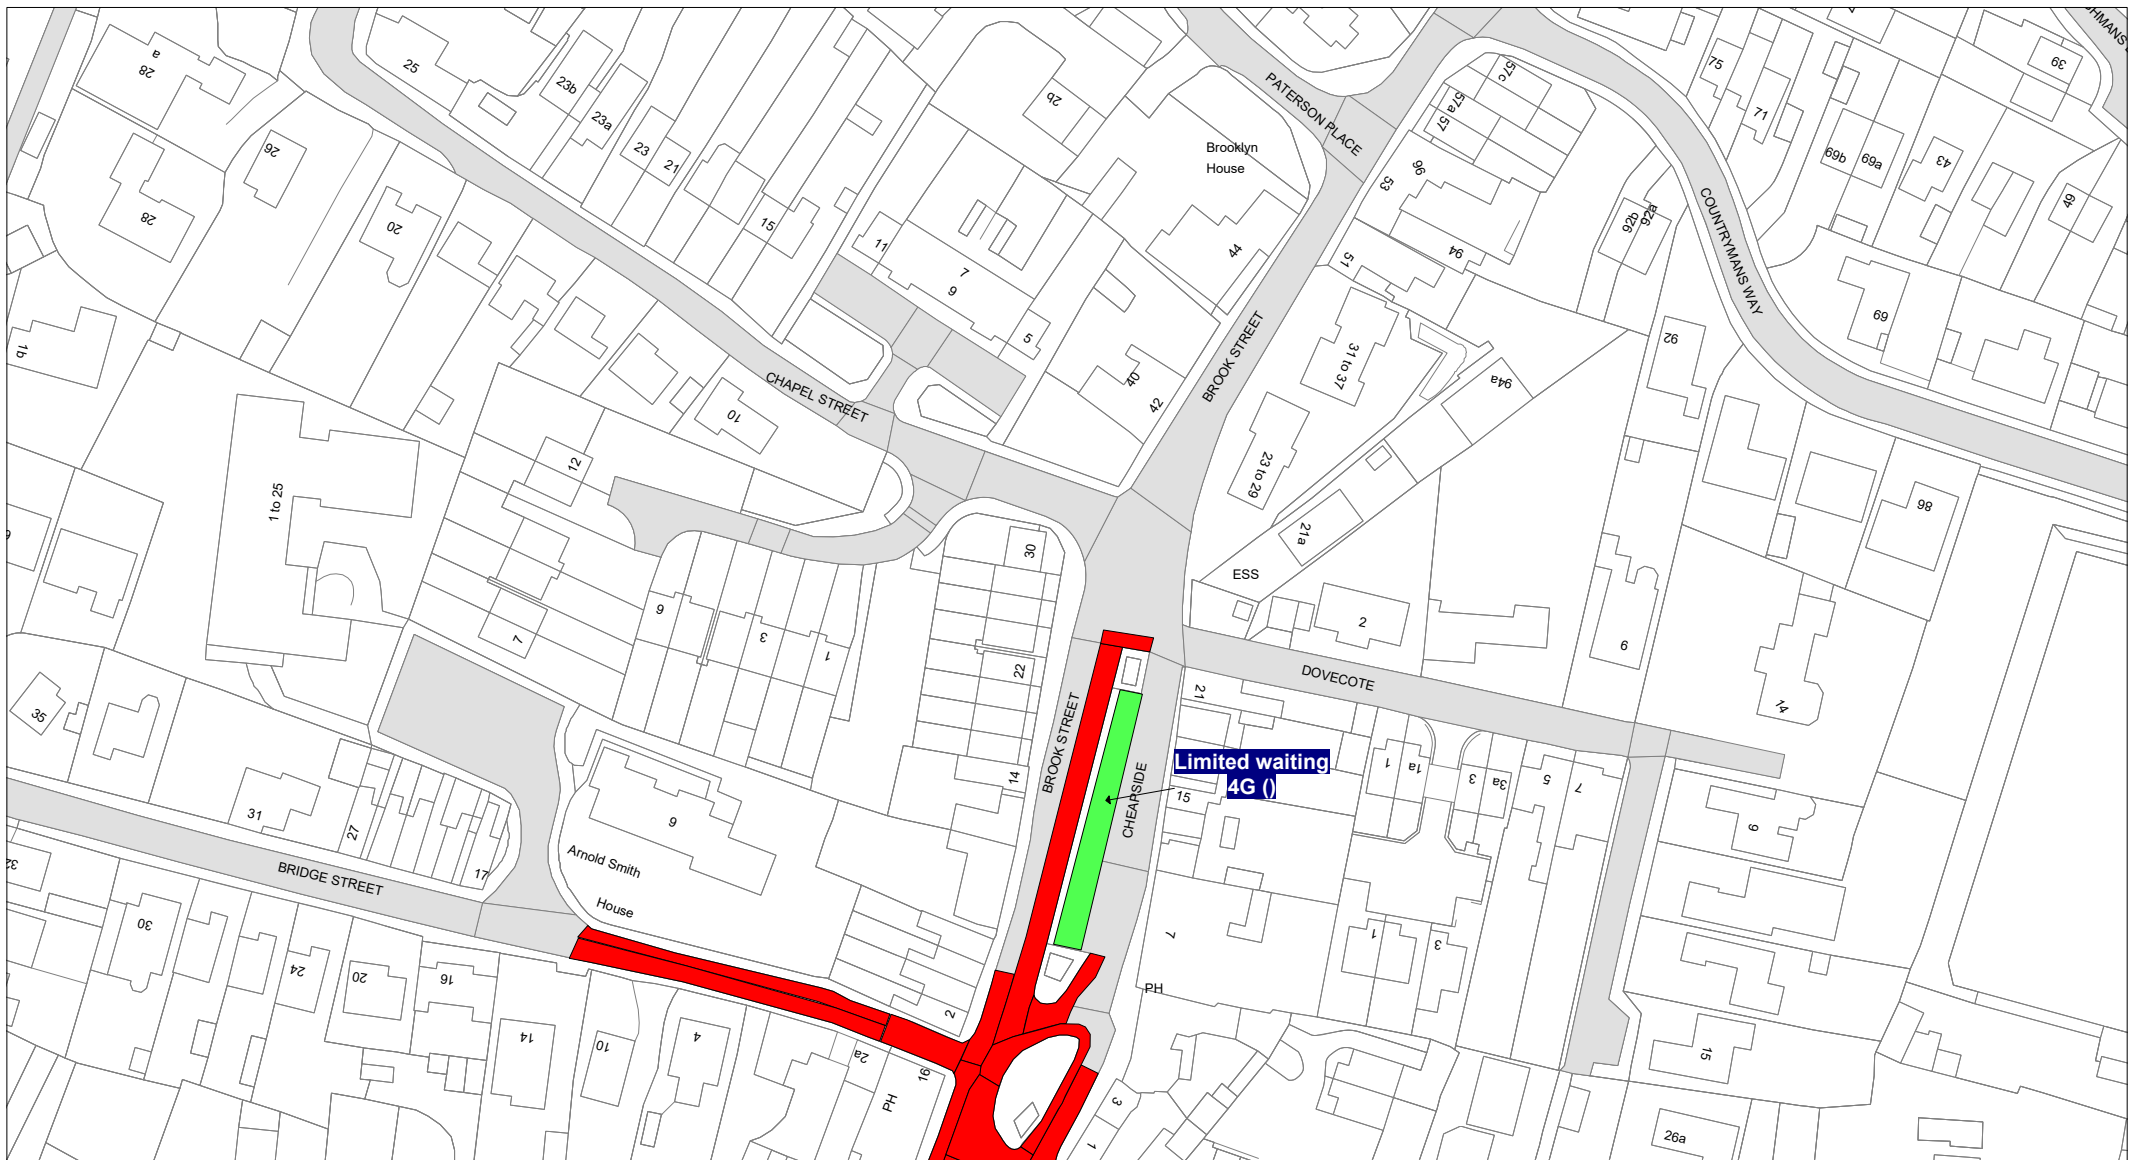

Tile Ref: FO66

© Crown copyright. All rights reserved
Leicestershire County Council
Licence No. 100019271 2024

SCALE	1 : 1250
DATE	04/01/2024
DRAWING No.	
DRAWN BY