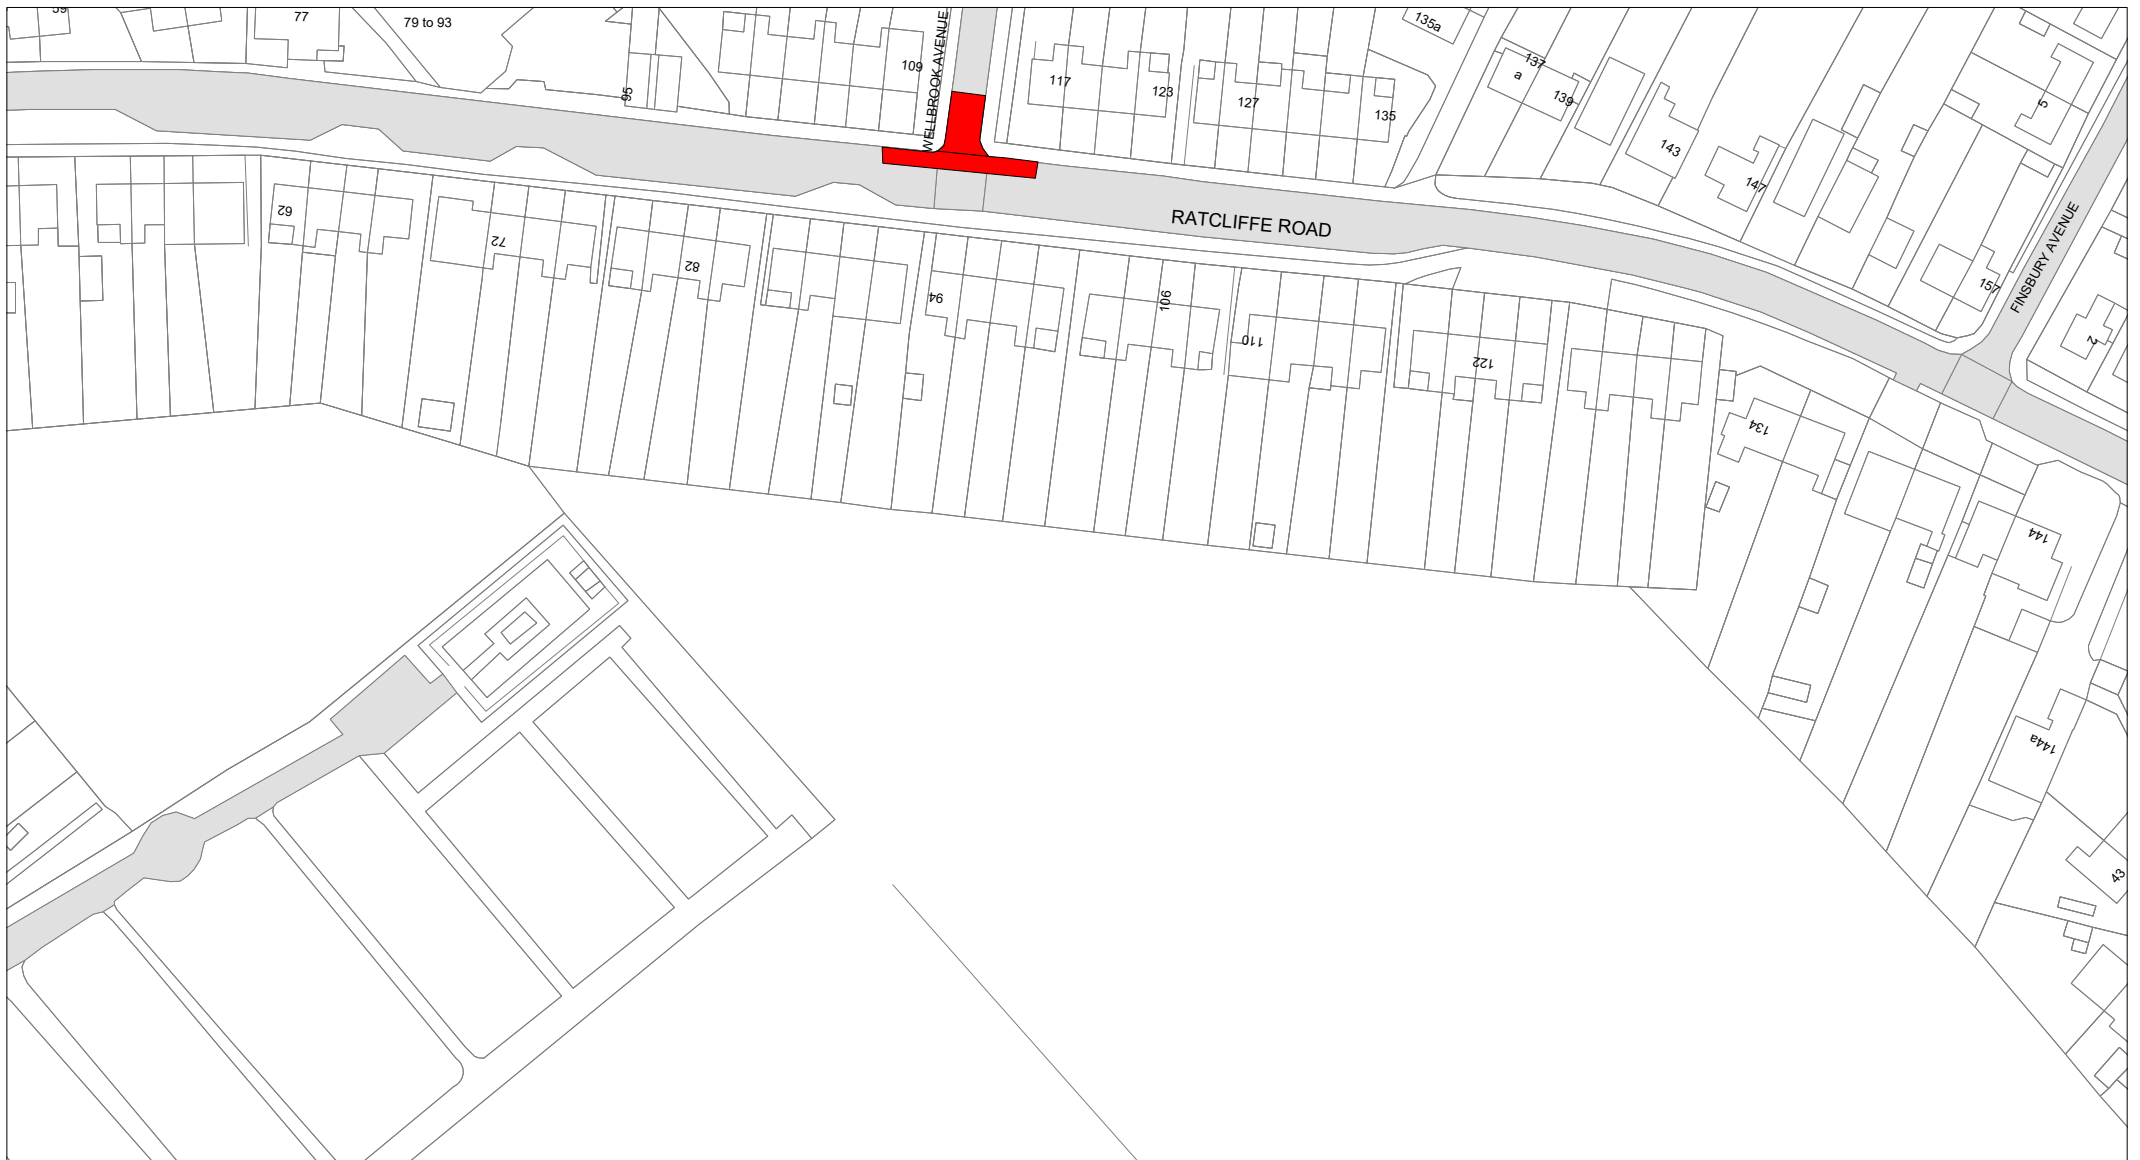

© Crown copyright. All rights reserved
Leicestershire County Council
Licence No. 100019271 2020

Tile Ref: GN103

SCALE	1 : 1250
DATE	10/02/2020
DRAWING No.	
DRAWN BY