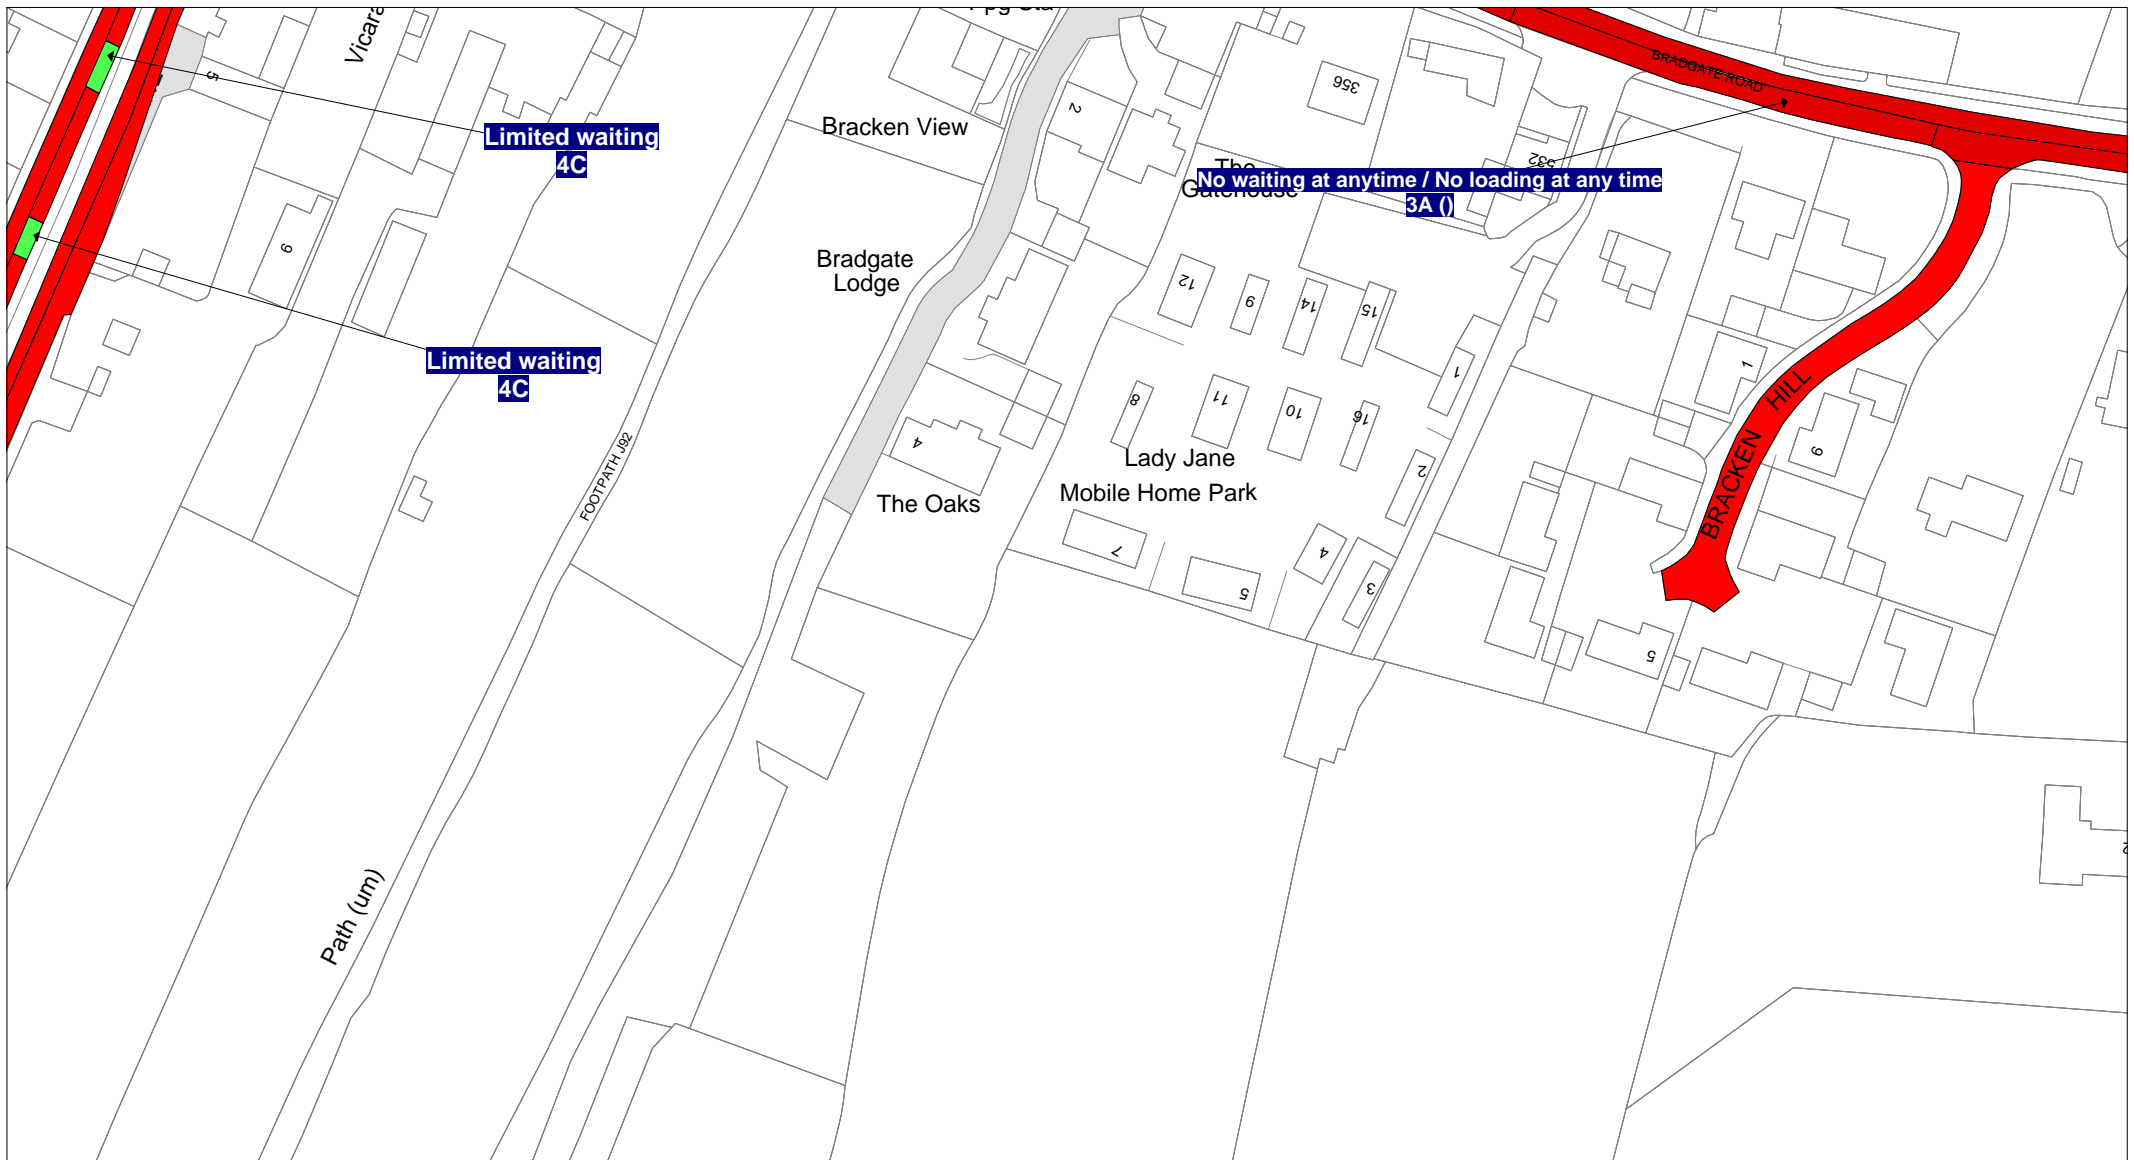

Tile Ref: HQ78

© Crown copyright. All rights reserved
Leicestershire County Council
Licence No. 100019271 2018

SCALE	1 : 1250
DATE	17/11/2017
DRAWING No.	
DRAWN BY