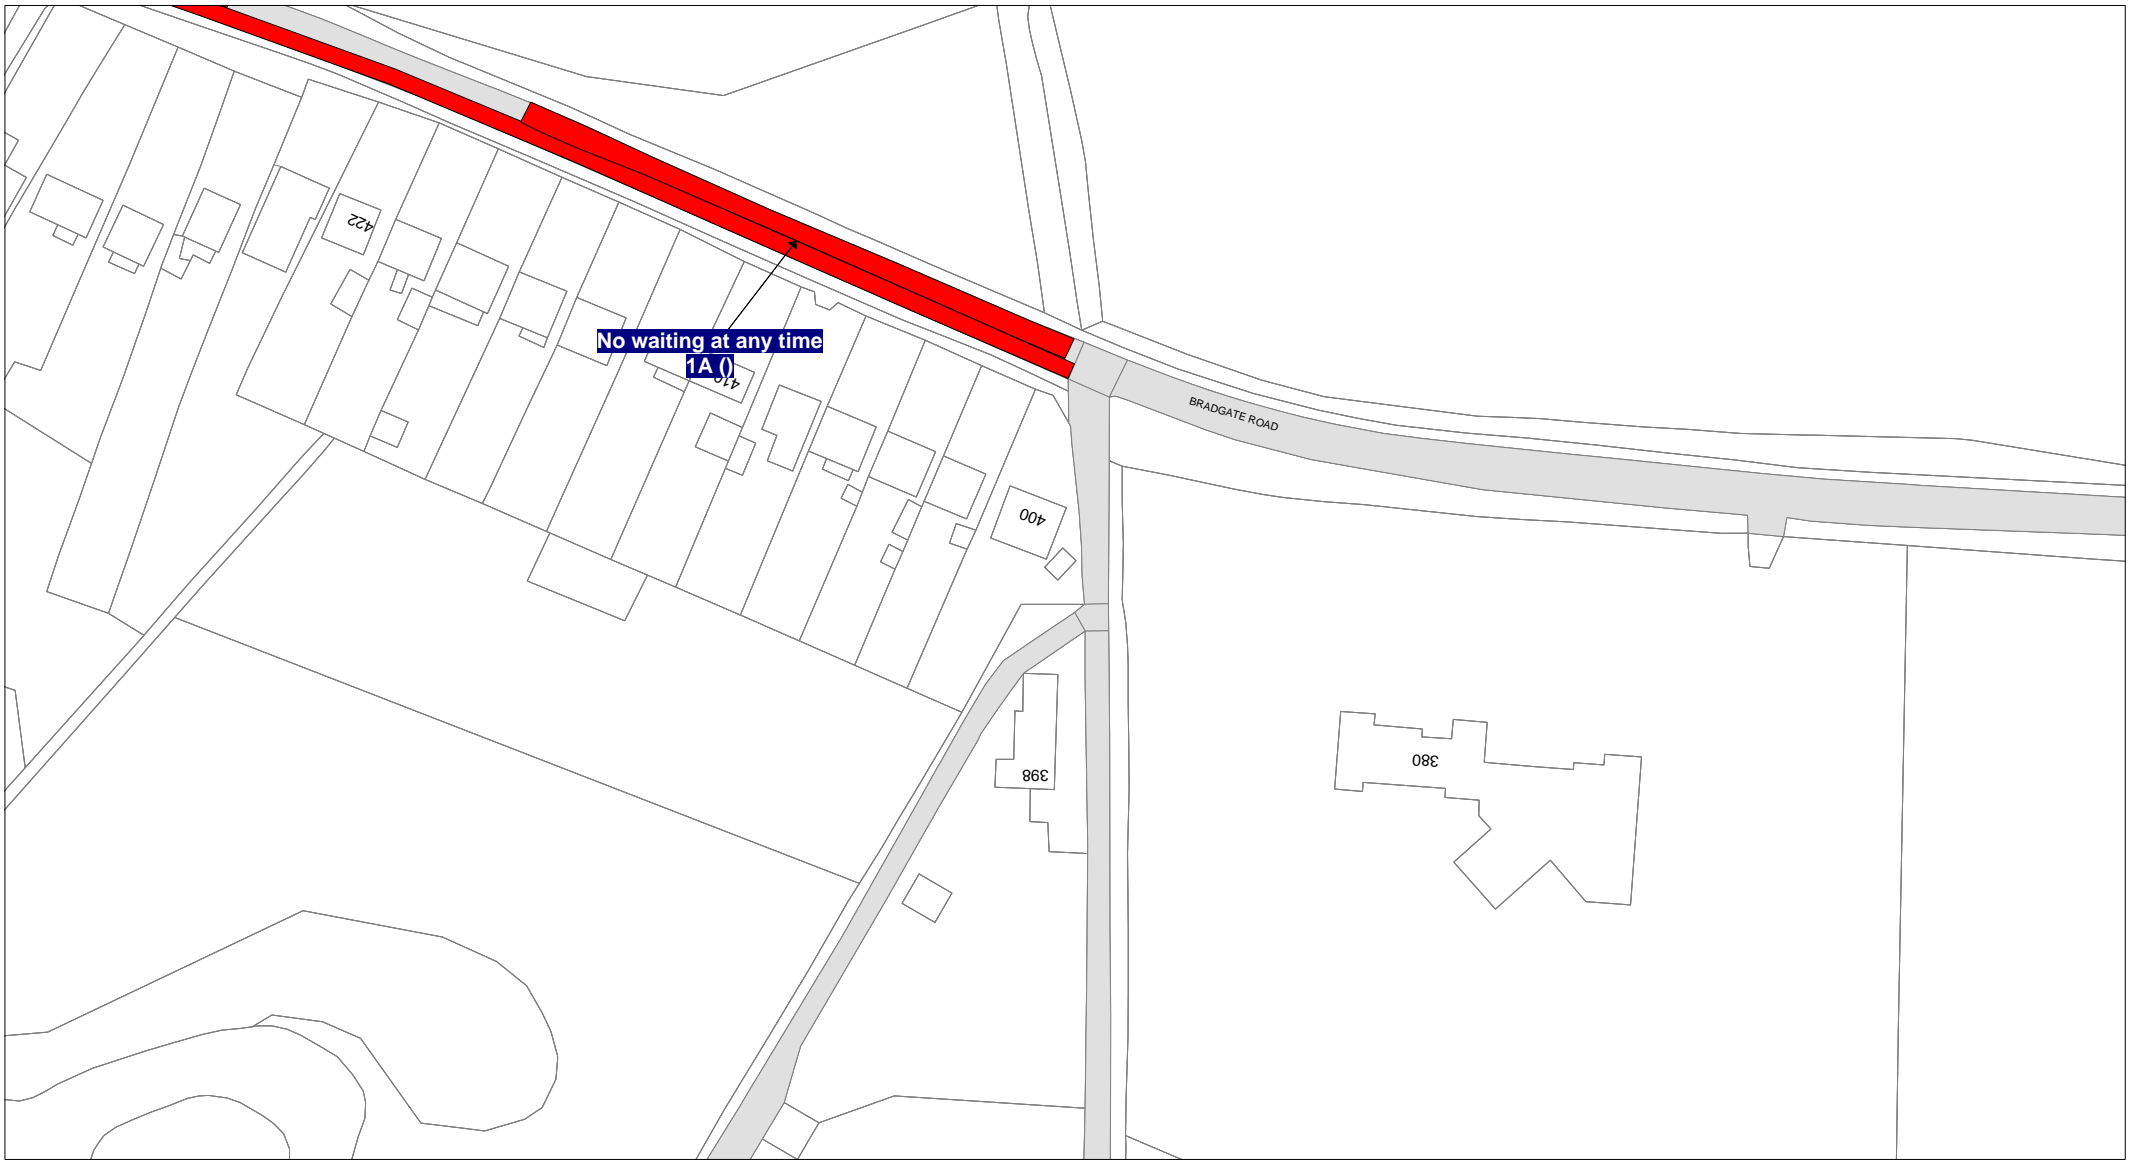

Tile Ref: HR81

© Crown copyright. All rights reserved
Leicestershire County Council
Licence No. 100019271 2018

SCALE	1 : 1250
DATE	17/11/2017
DRAWING No.	
DRAWN BY