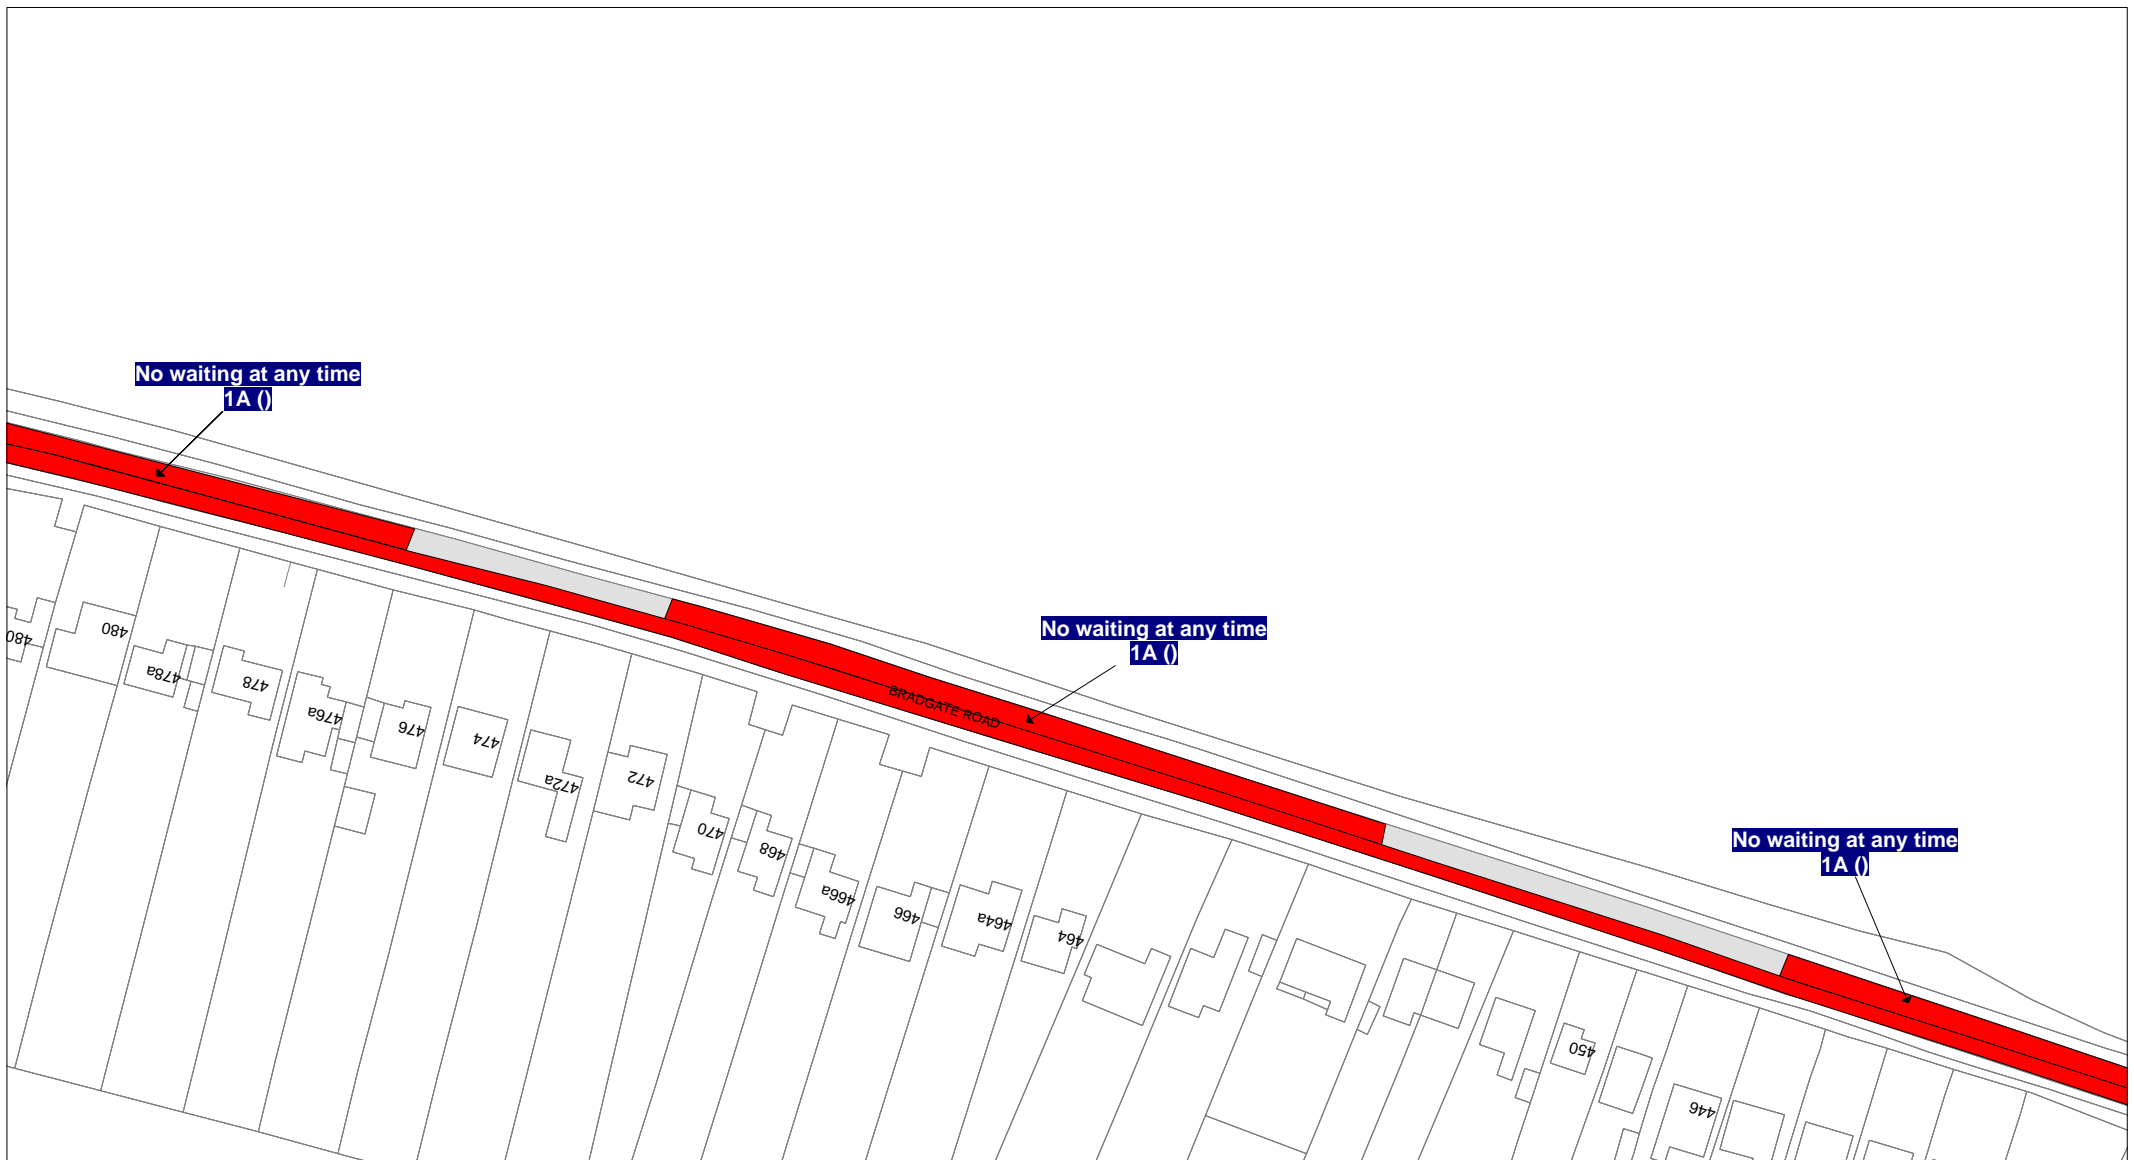

Tile Ref: HQ80

© Crown copyright. All rights reserved
Leicestershire County Council
Licence No. 100019271 2018

SCALE	1 : 1250
DATE	17/11/2017
DRAWING No.	
DRAWN BY