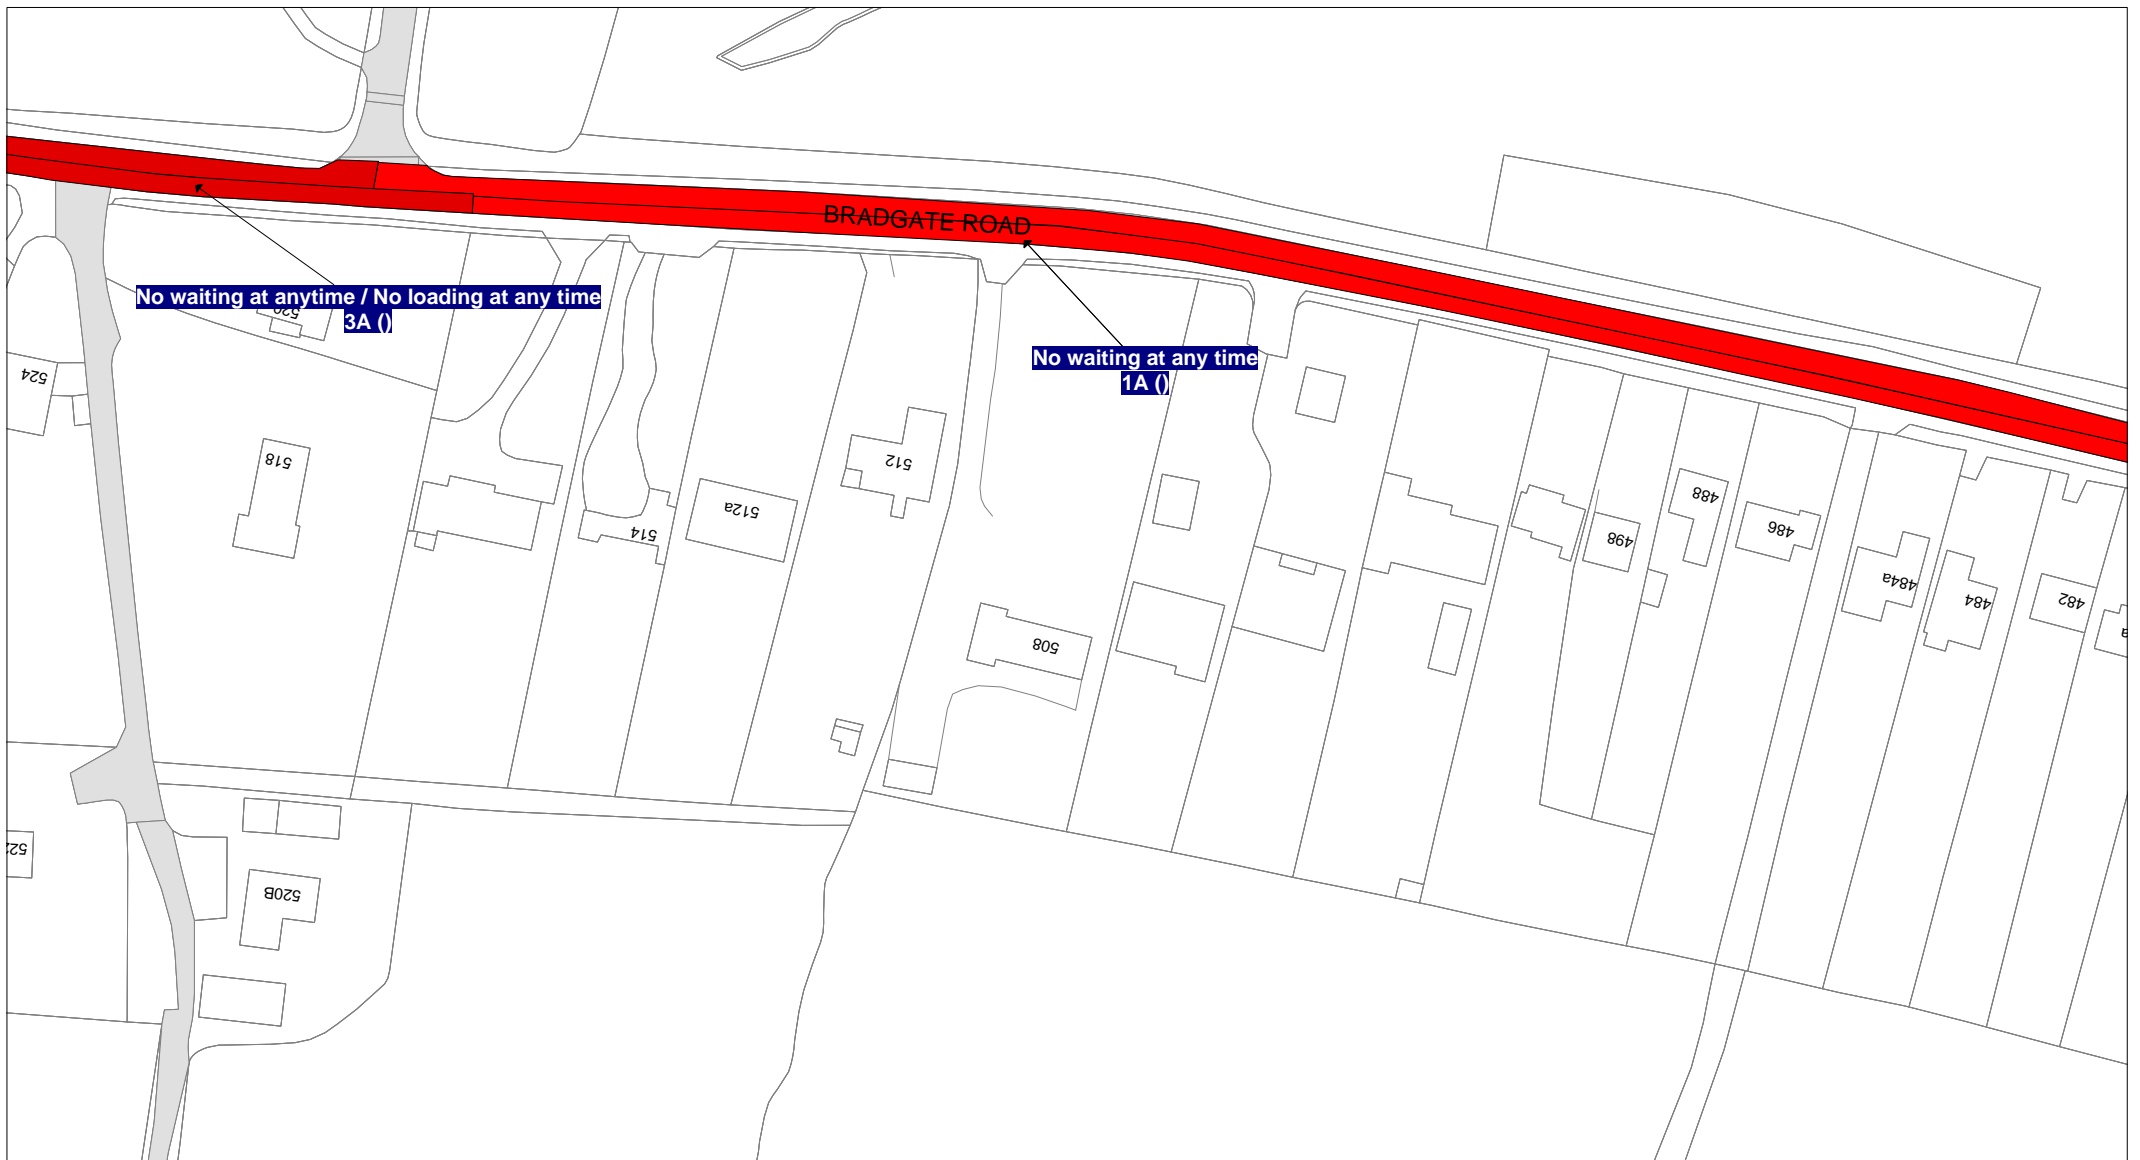

Tile Ref: HQ79

© Crown copyright. All rights reserved
Leicestershire County Council
Licence No. 100019271 2018

SCALE	1 : 1250
DATE	17/11/2017
DRAWING No.	
DRAWN BY