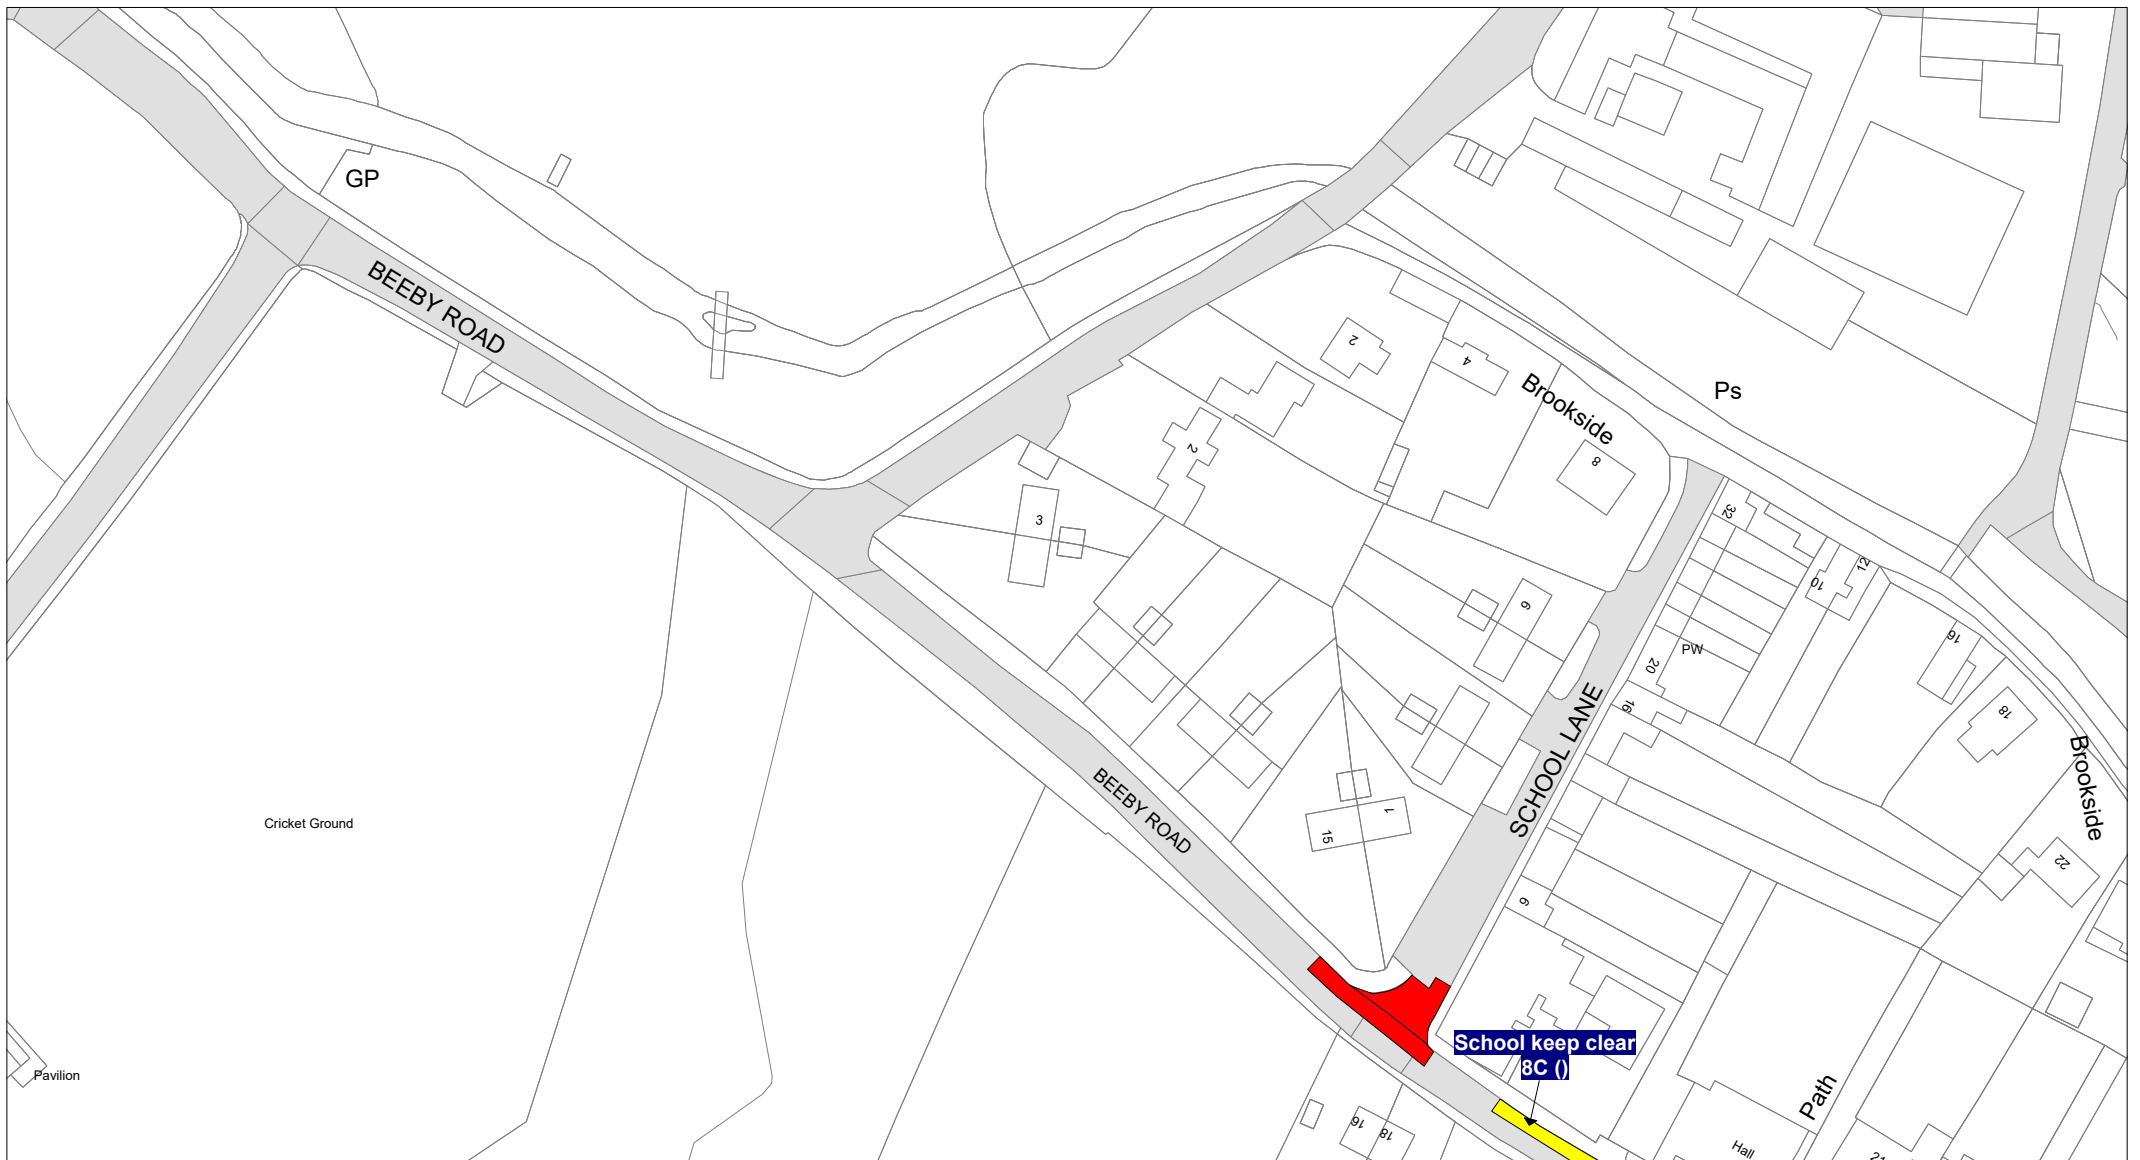

Tile Ref: HQ111

© Crown copyright. All rights reserved
Leicestershire County Council
Licence No. 100019271 2020

SCALE	1 : 1250
DATE	21/02/2020
DRAWING No.	
DRAWN BY