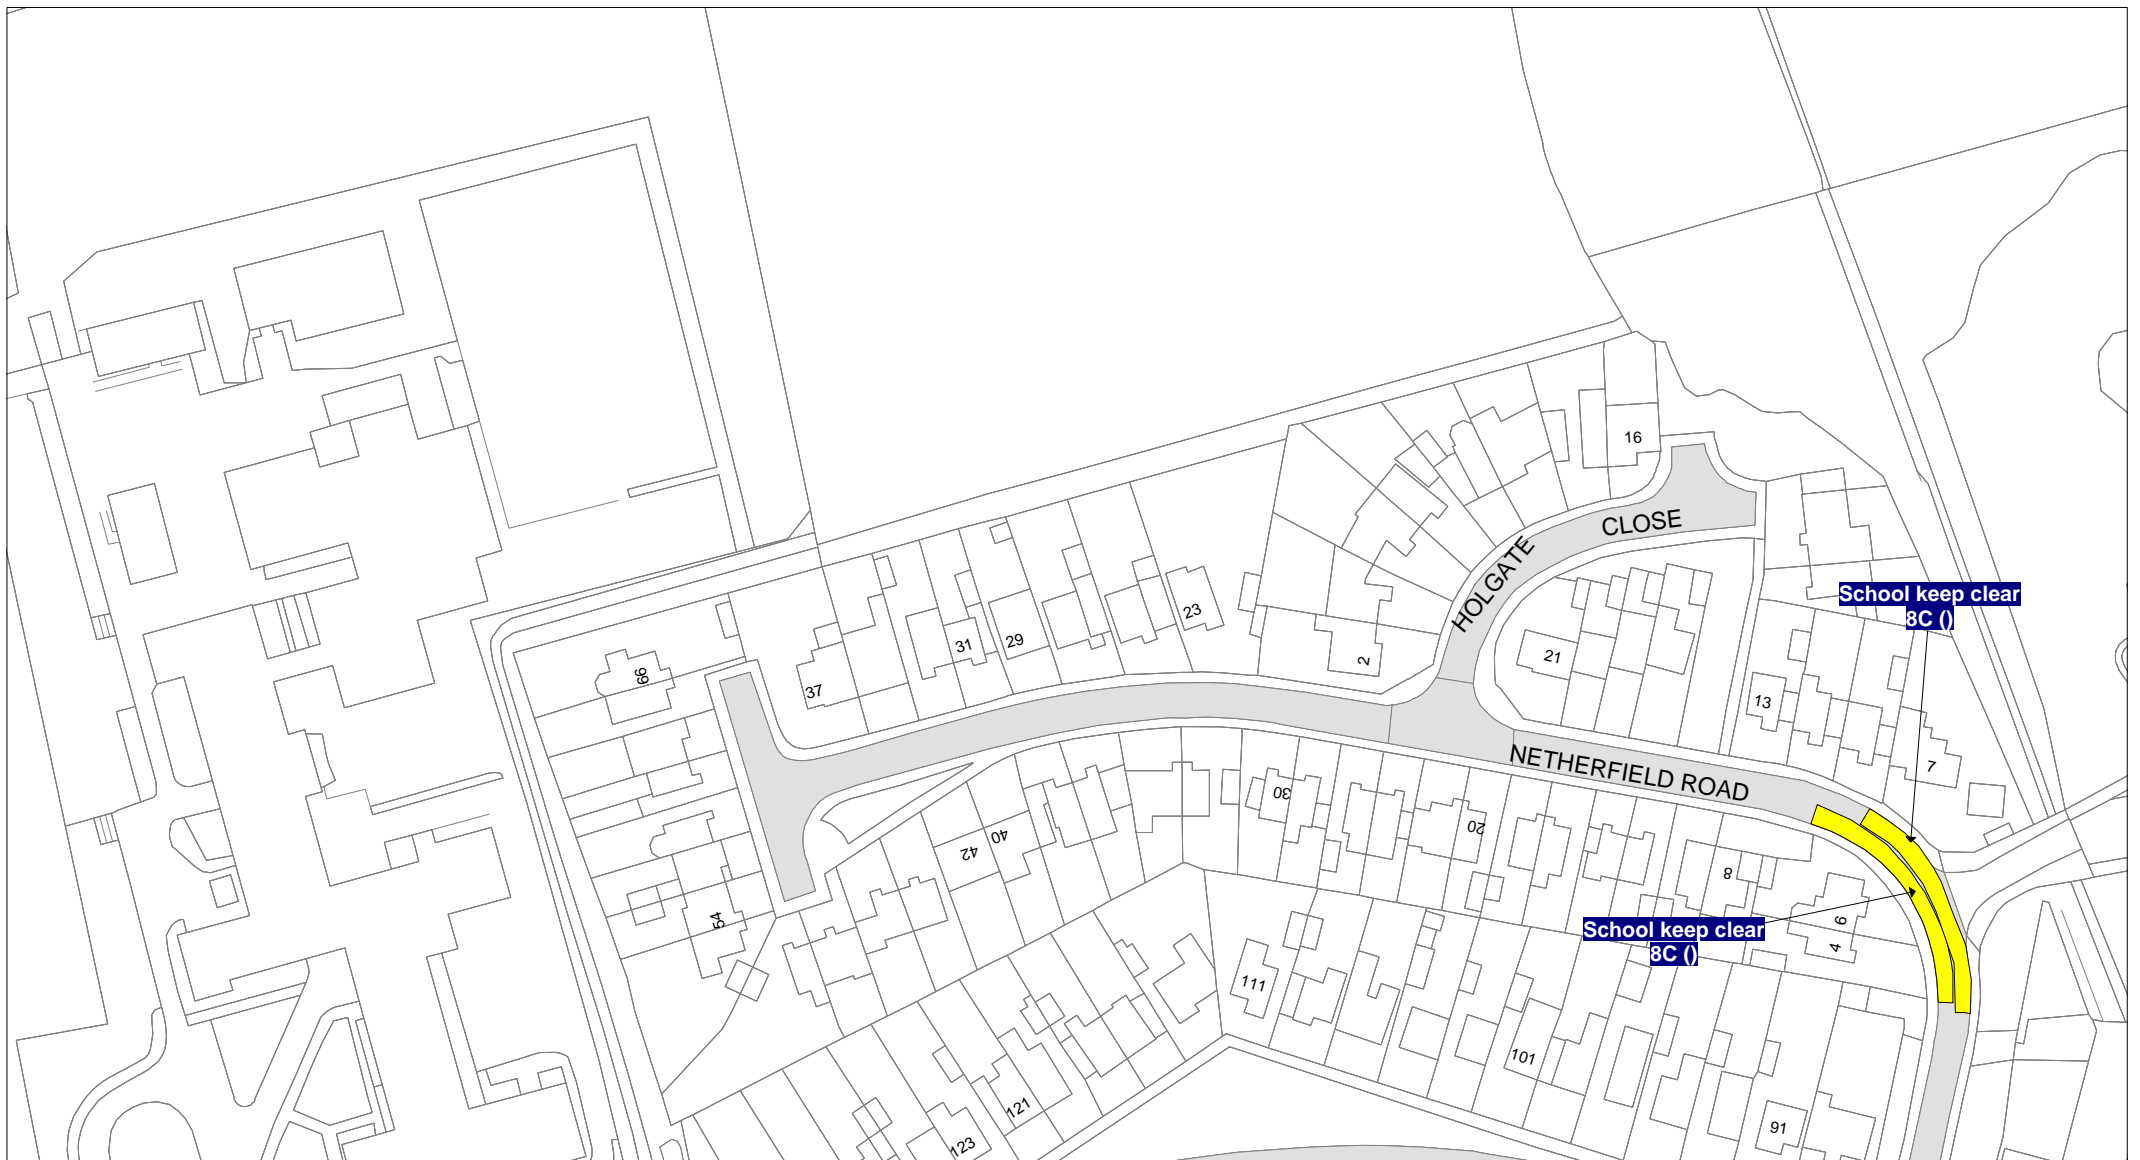

Tile Ref: HR86

© Crown copyright. All rights reserved
Leicestershire County Council
Licence No. 100019271 2019

SCALE	1 : 1250
DATE	25/01/2019
DRAWING No.	
DRAWN BY