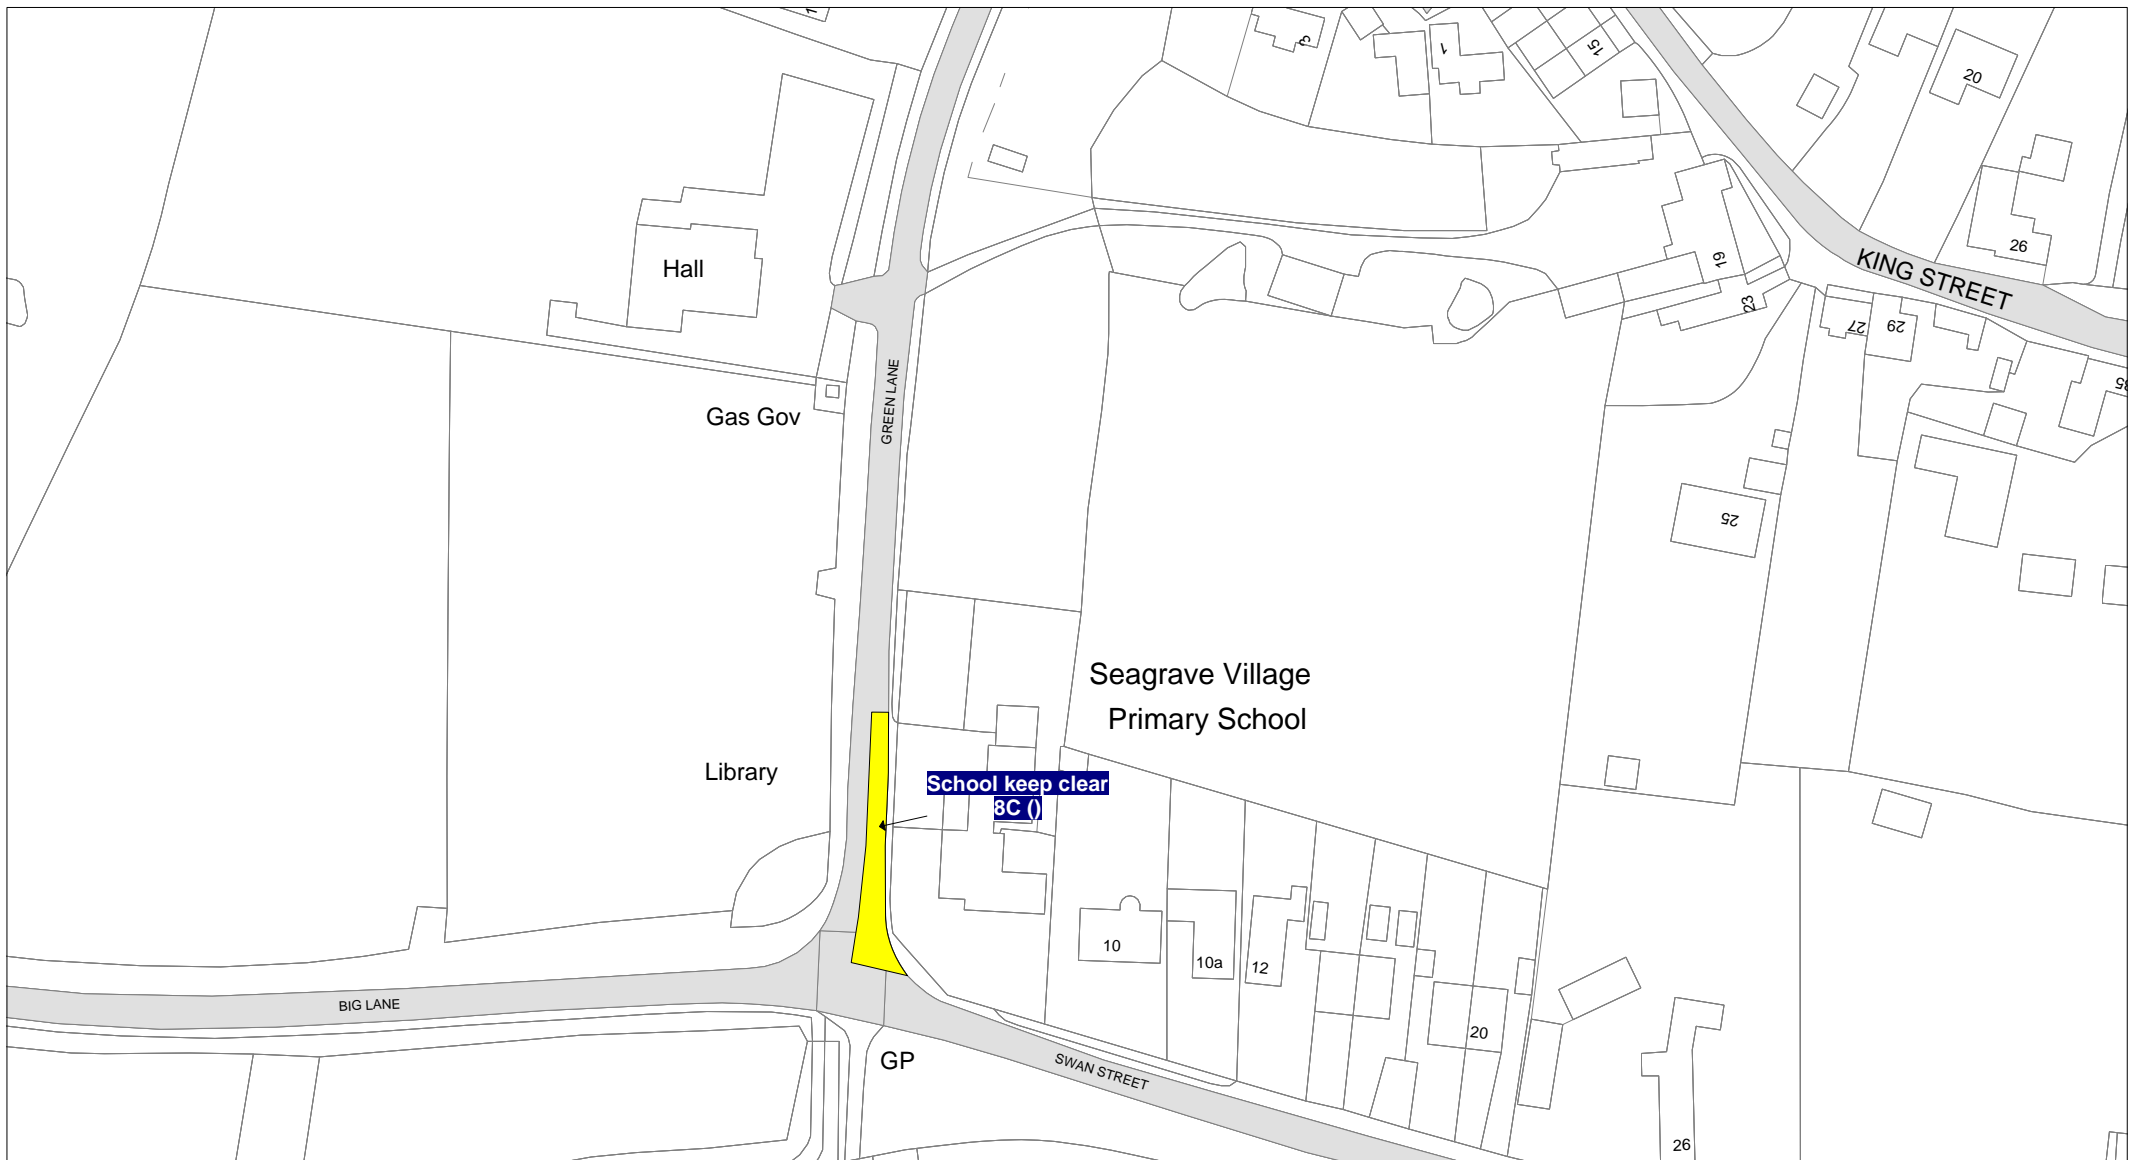

© Crown copyright. All rights reserved
Leicestershire County Council
Licence No. 100019271 2018

Tile Ref: GA105

SCALE	1 : 1250
DATE	16/11/2018
DRAWING No.	
DRAWN BY