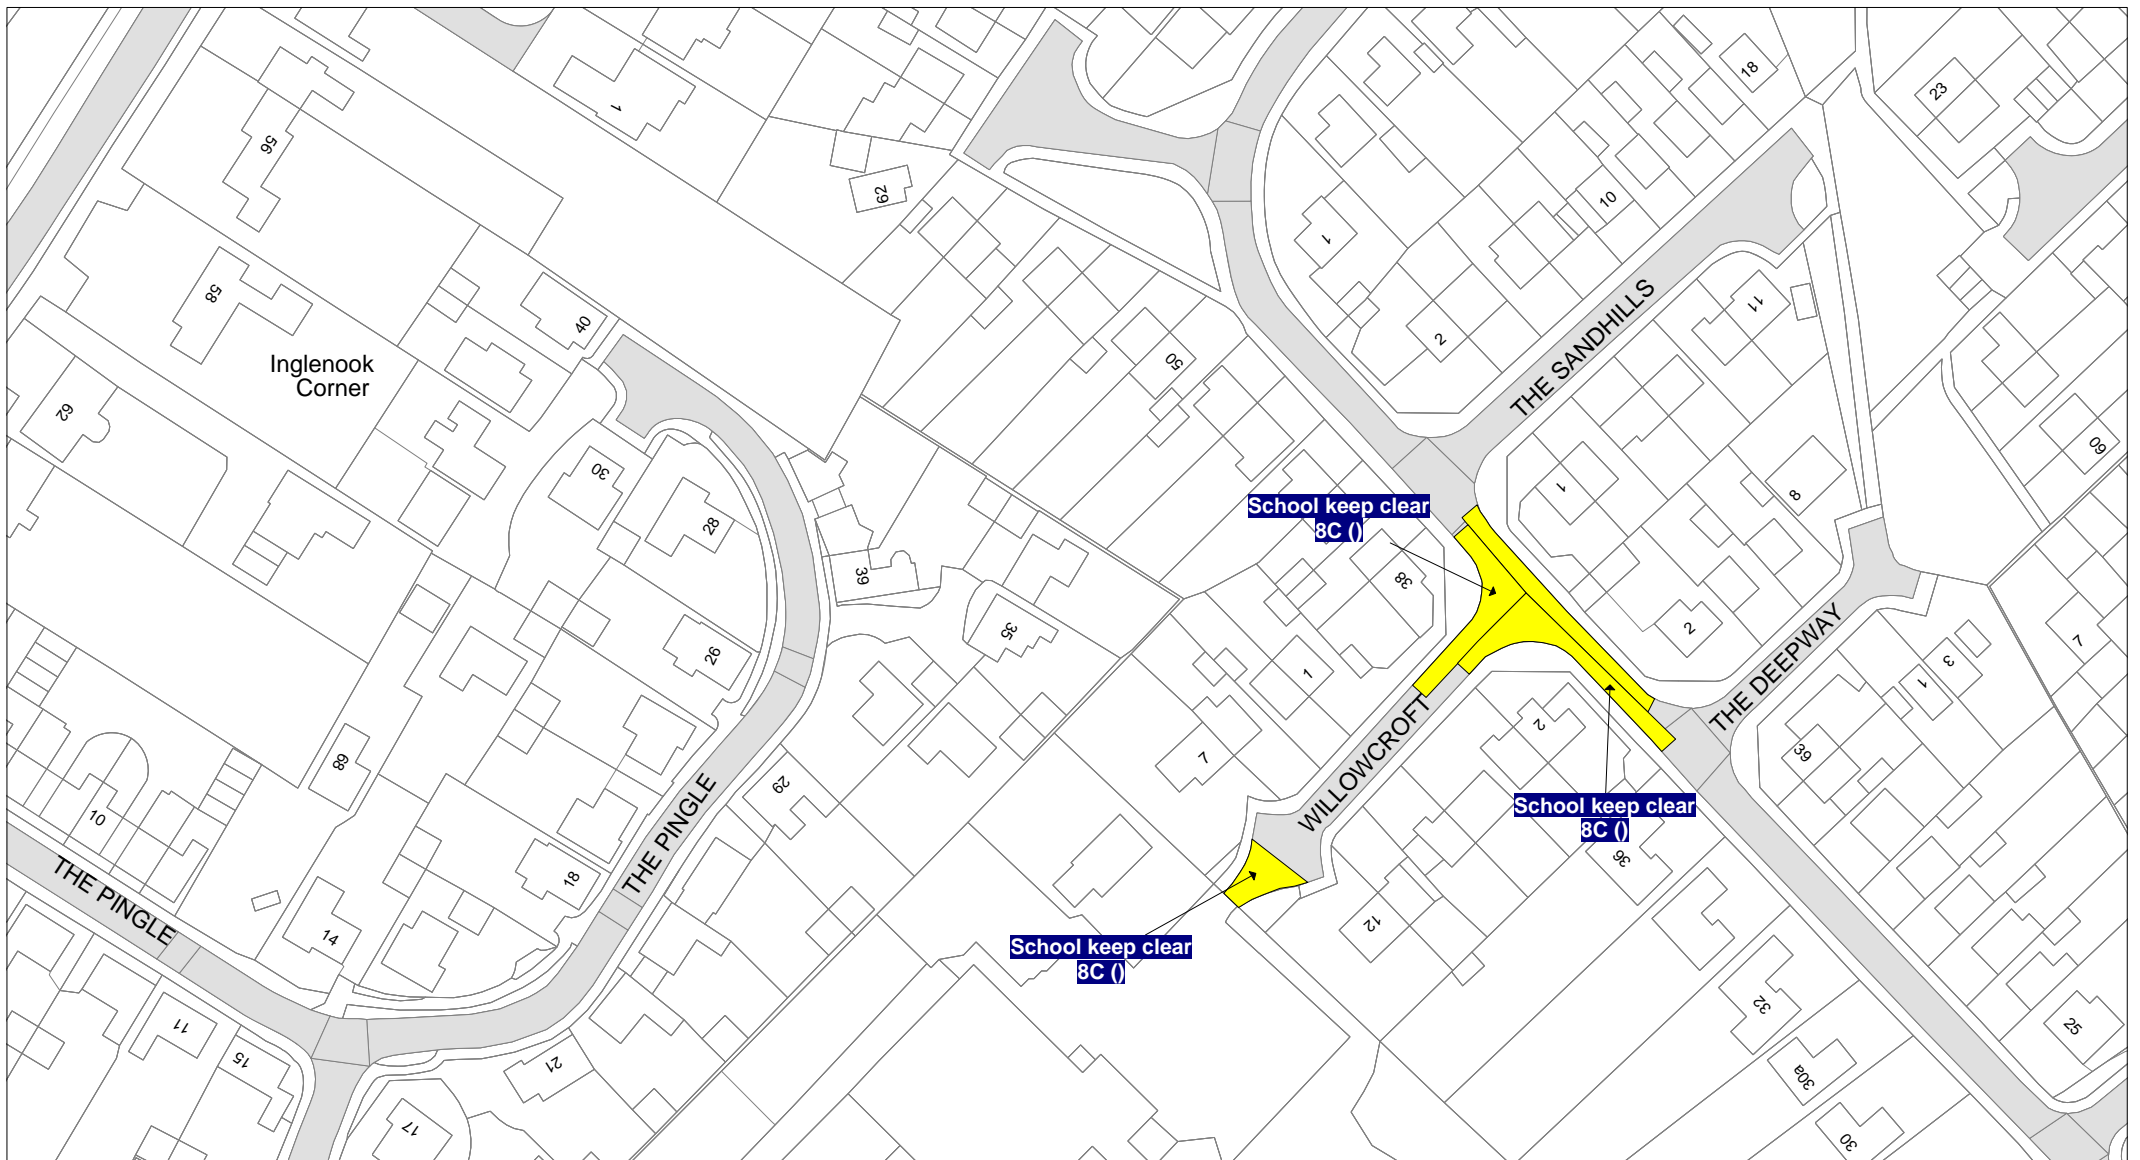

Tile Ref: GG87

© Crown copyright. All rights reserved
Leicestershire County Council
Licence No. 100019271 2018

SCALE	1 : 1250
DATE	16/11/2018
DRAWING No.	
DRAWN BY