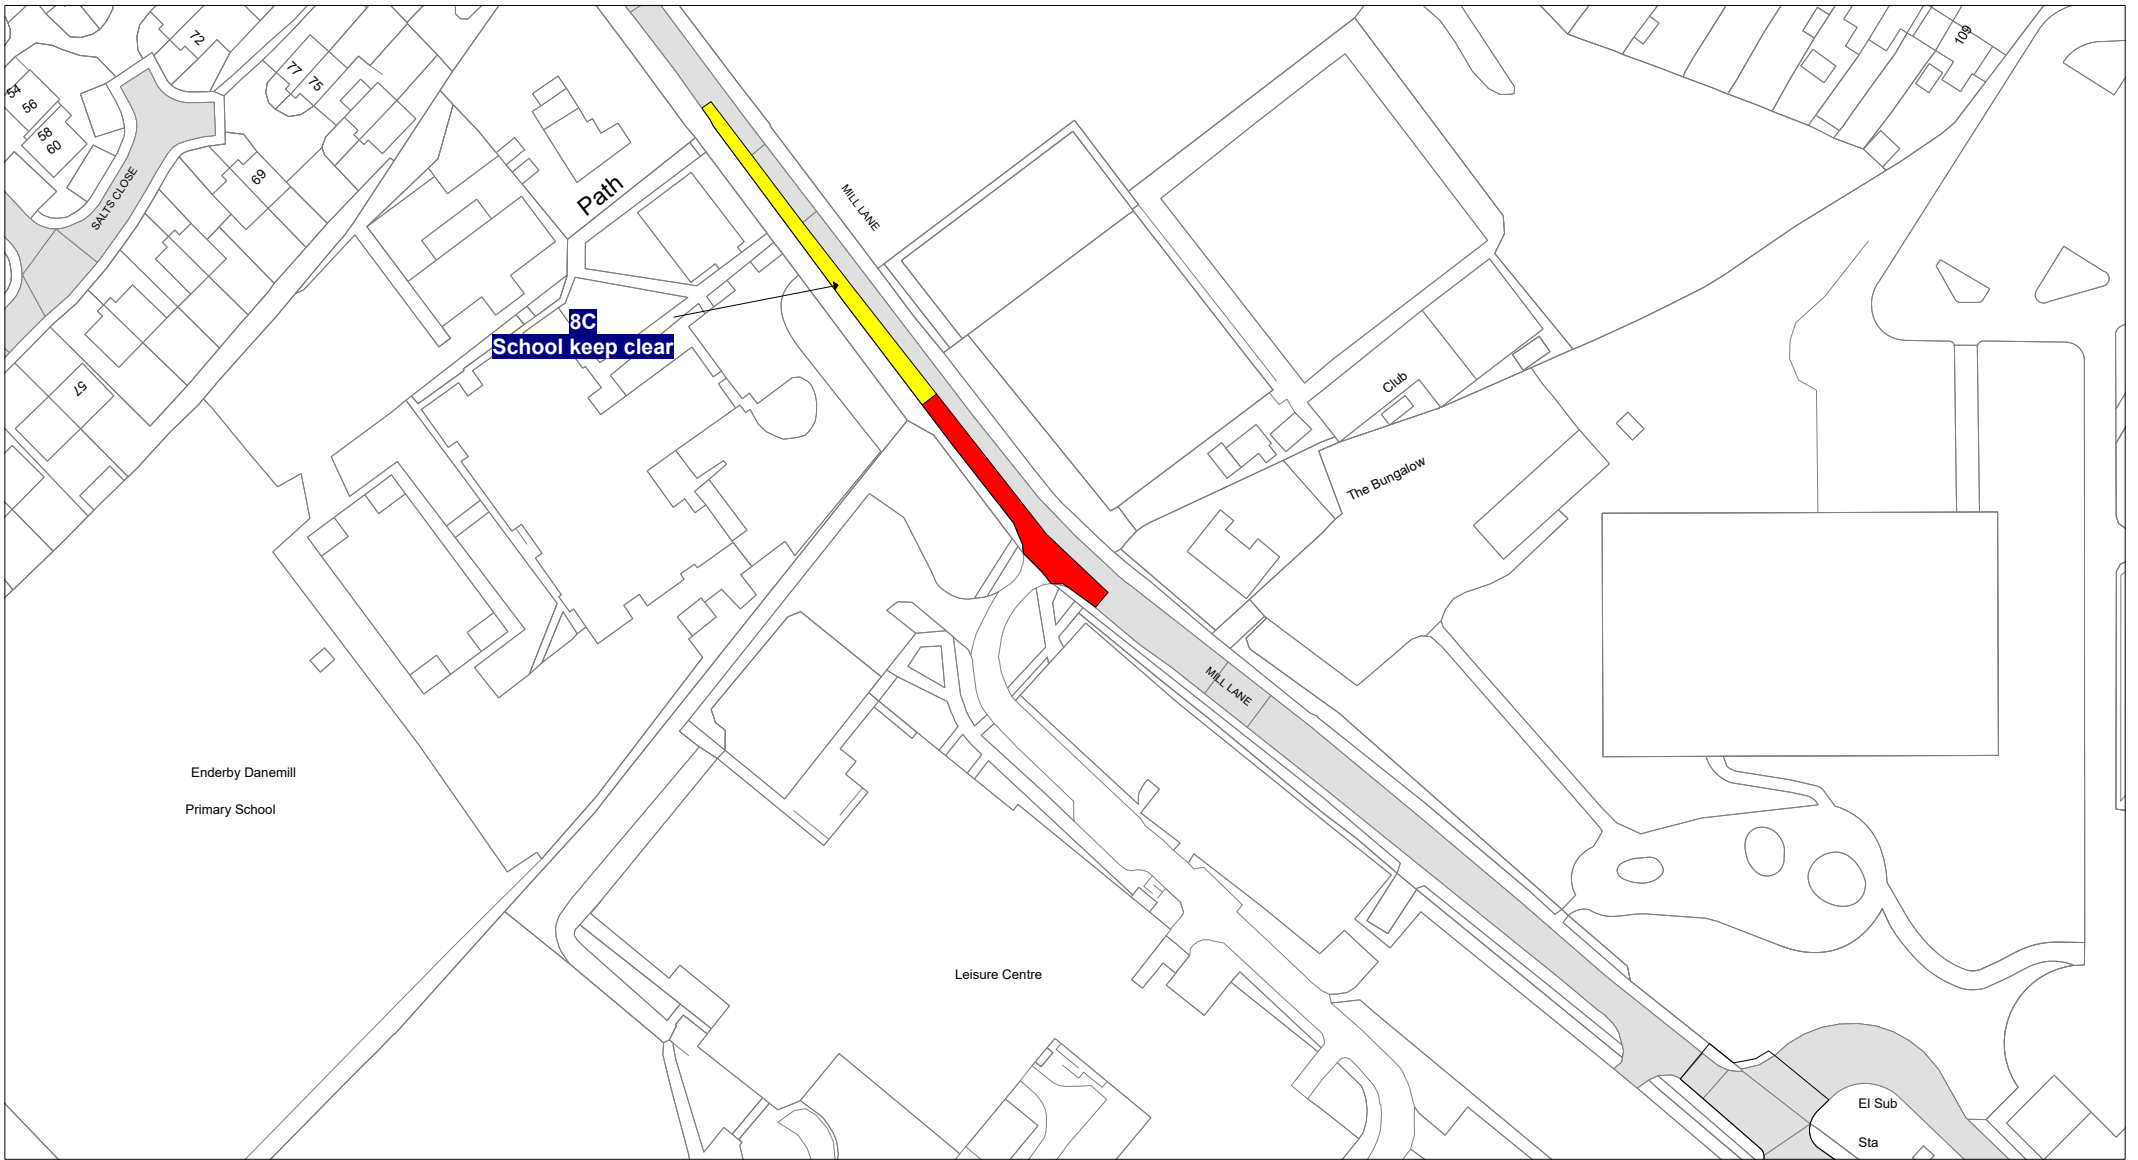

Tile Ref: JU83

© Crown copyright. All rights reserved
Leicestershire County Council
Licence No. 100019271 2022

SCALE	1 : 1250
DATE	27/10/2022
DRAWING No.	
DRAWN BY