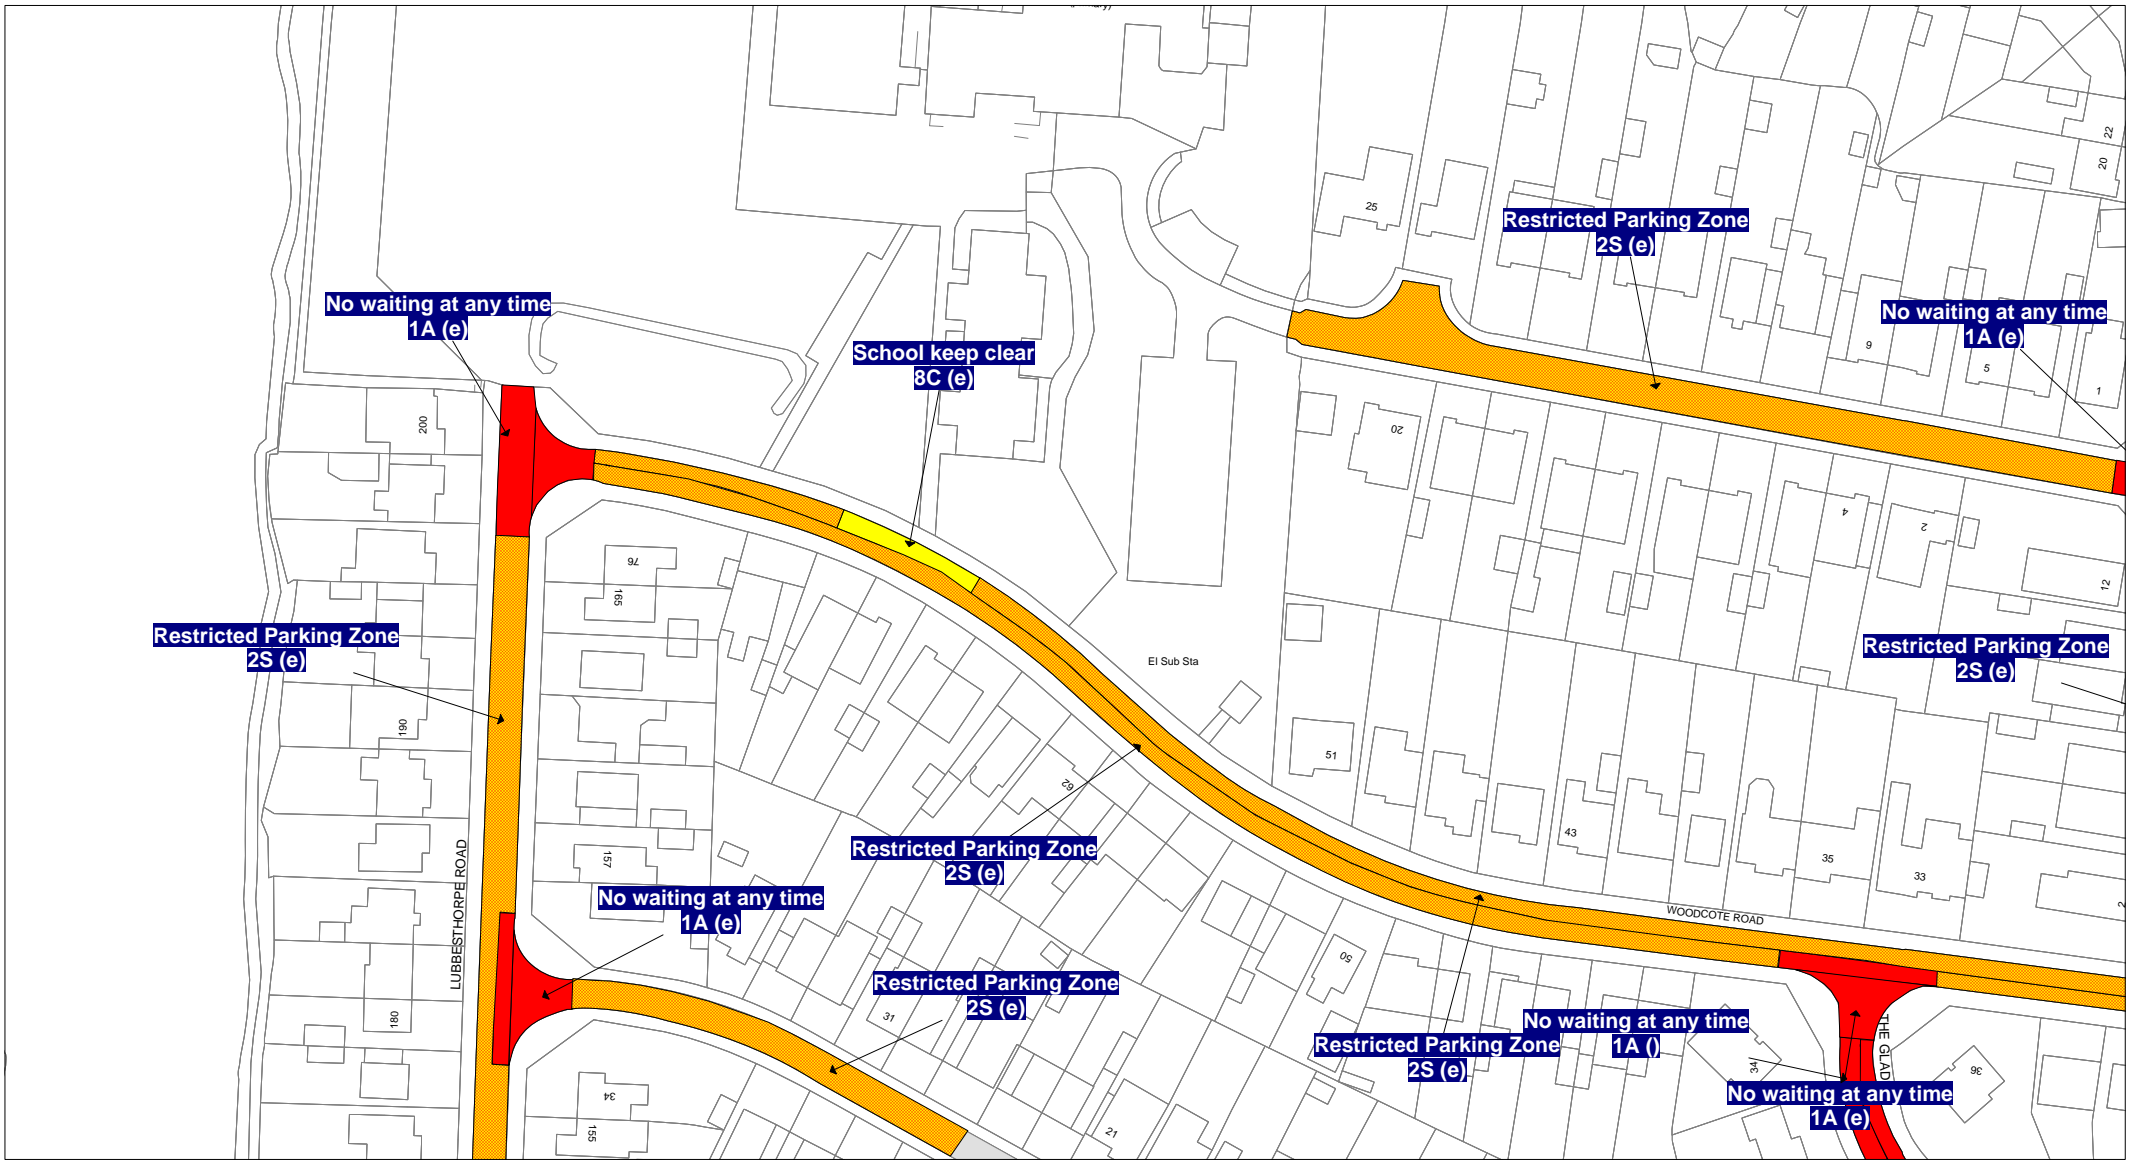

Tile Ref: JH87

© Crown copyright. All rights reserved
Leicestershire County Council
Licence No. 100019271 2018

SCALE	1 : 1250
DATE	14/05/2018
DRAWING No.	
DRAWN BY