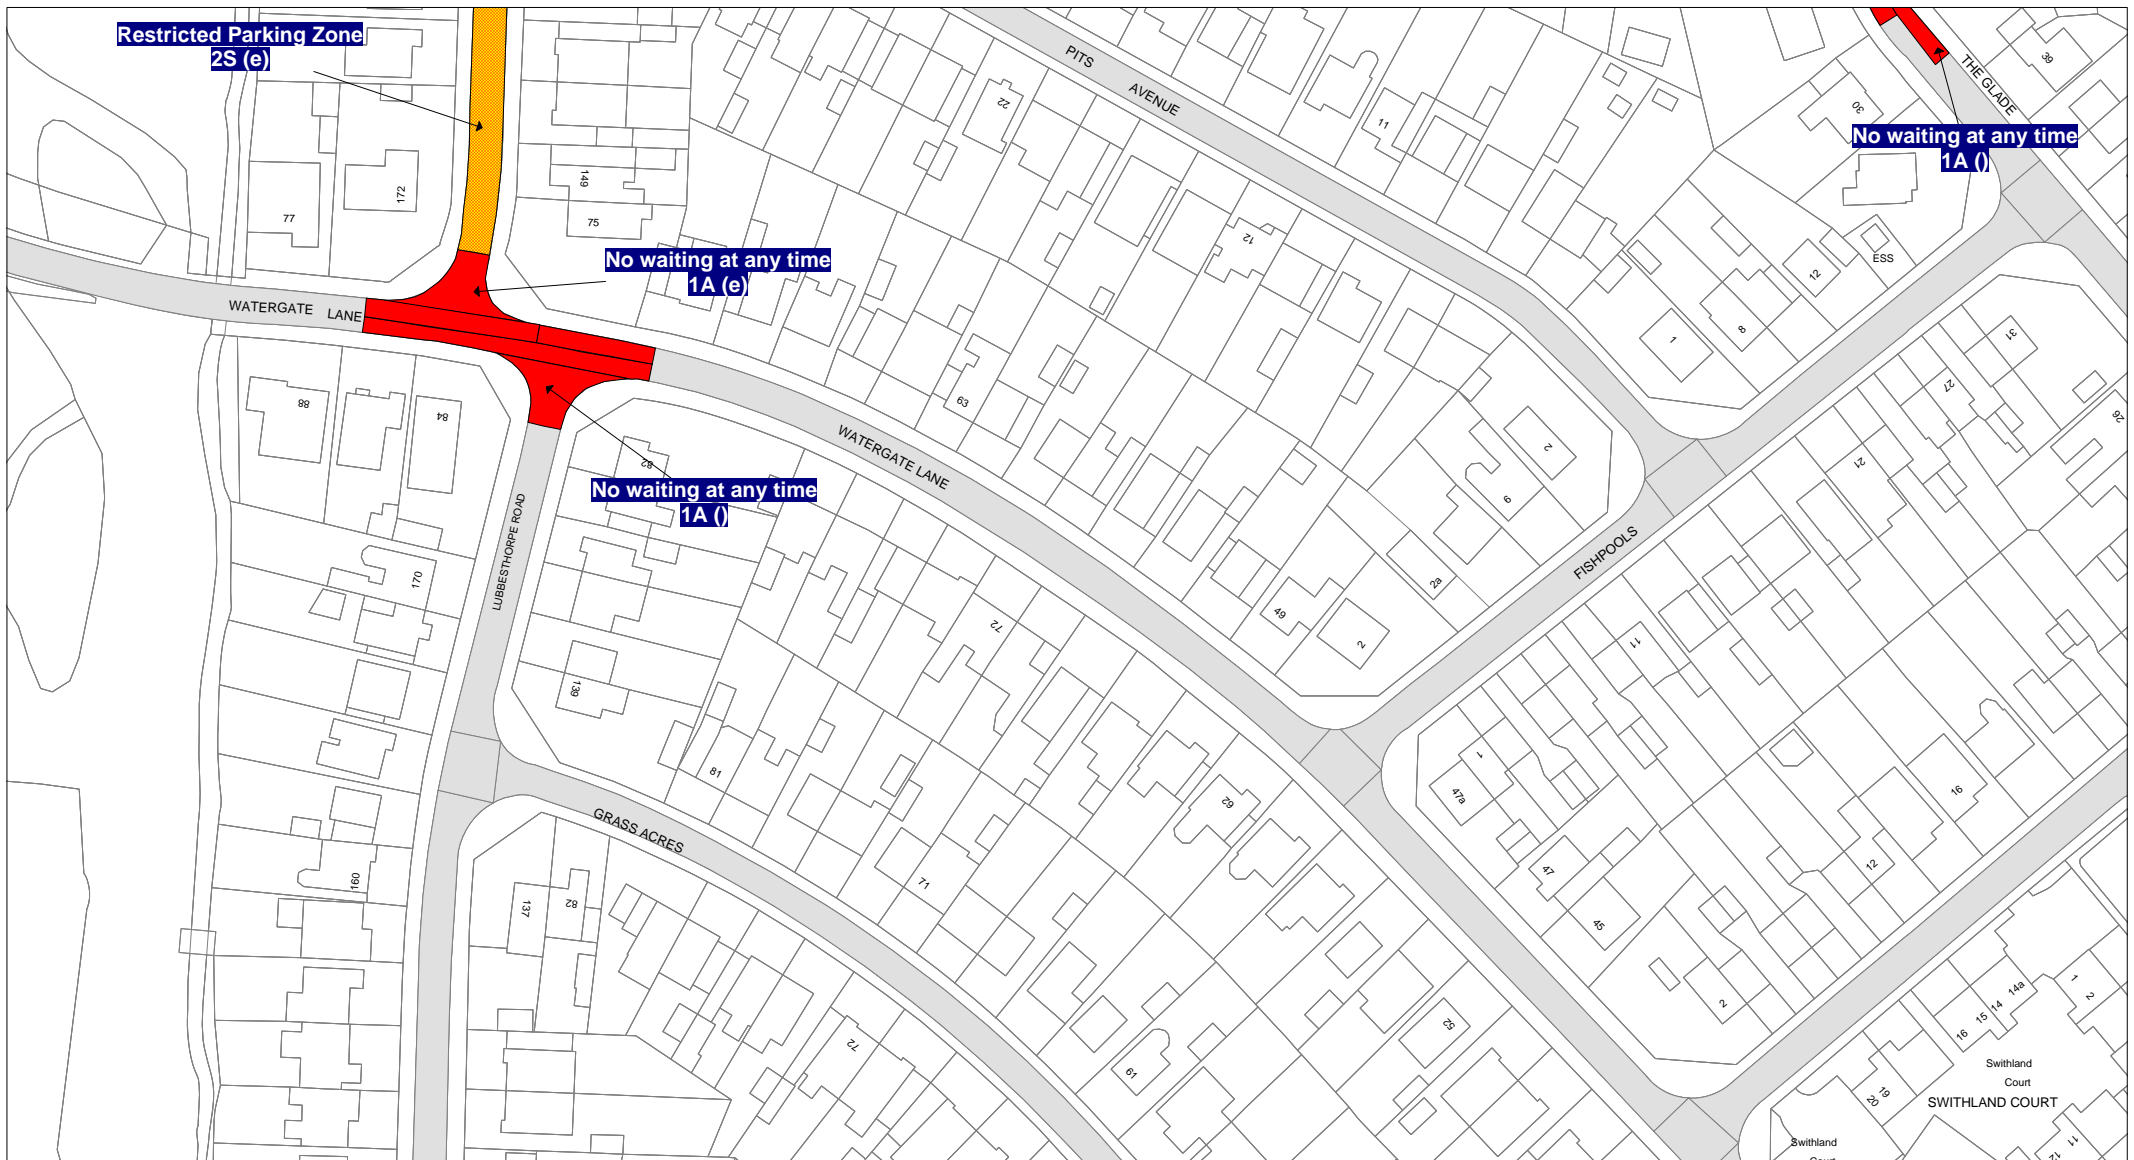

Tile Ref: JI87

© Crown copyright. All rights reserved
Leicestershire County Council
Licence No. 100019271 2018

SCALE	1 : 1250
DATE	14/05/2018
DRAWING No.	
DRAWN BY