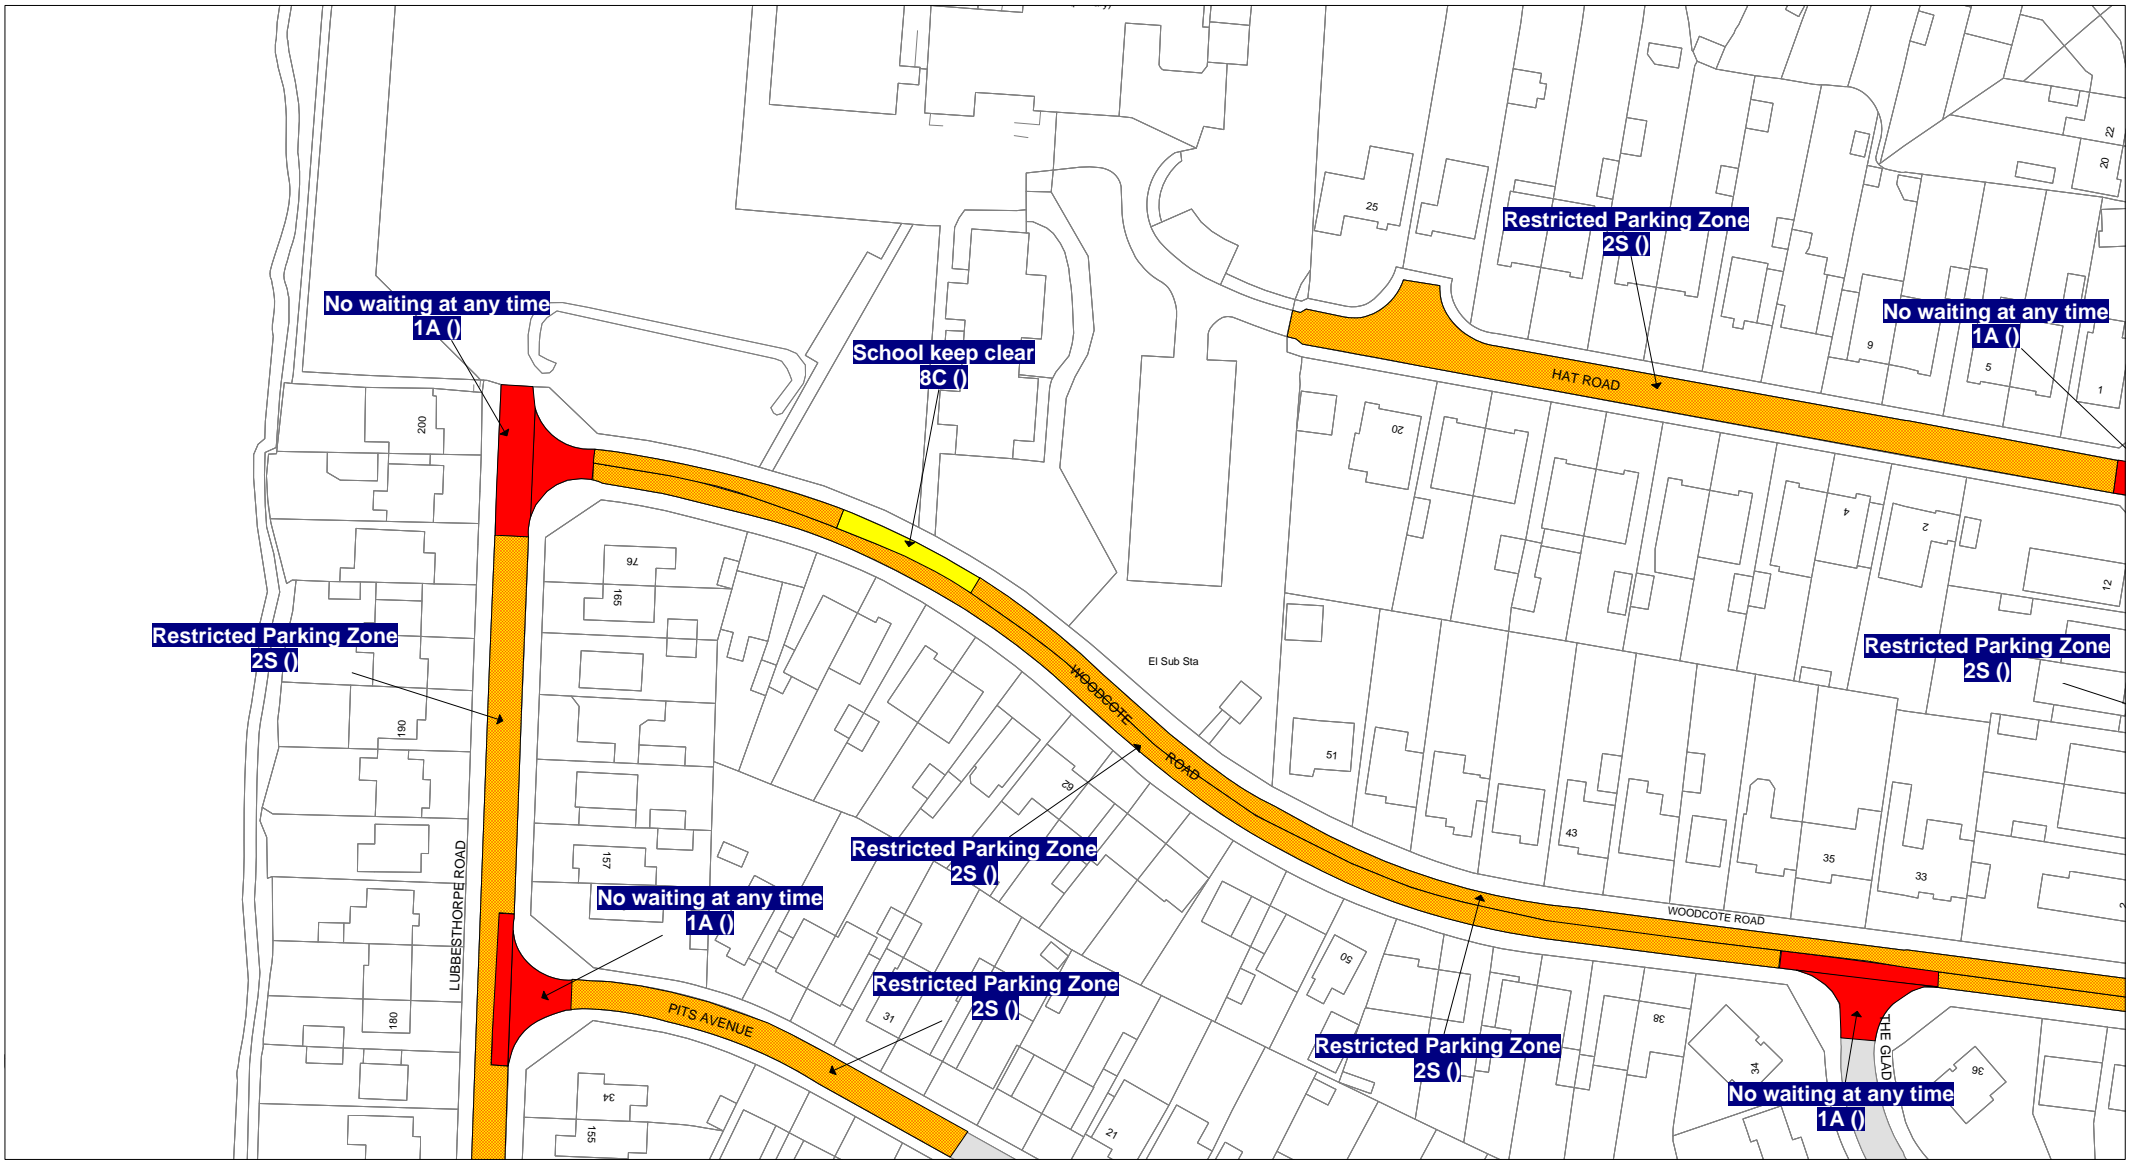

Tile Ref: JH87

© Crown copyright. All rights reserved
Leicestershire County Council
Licence No. 100019271 2018

SCALE	1 : 1250
DATE	16/03/2018
DRAWING No.	
DRAWN BY