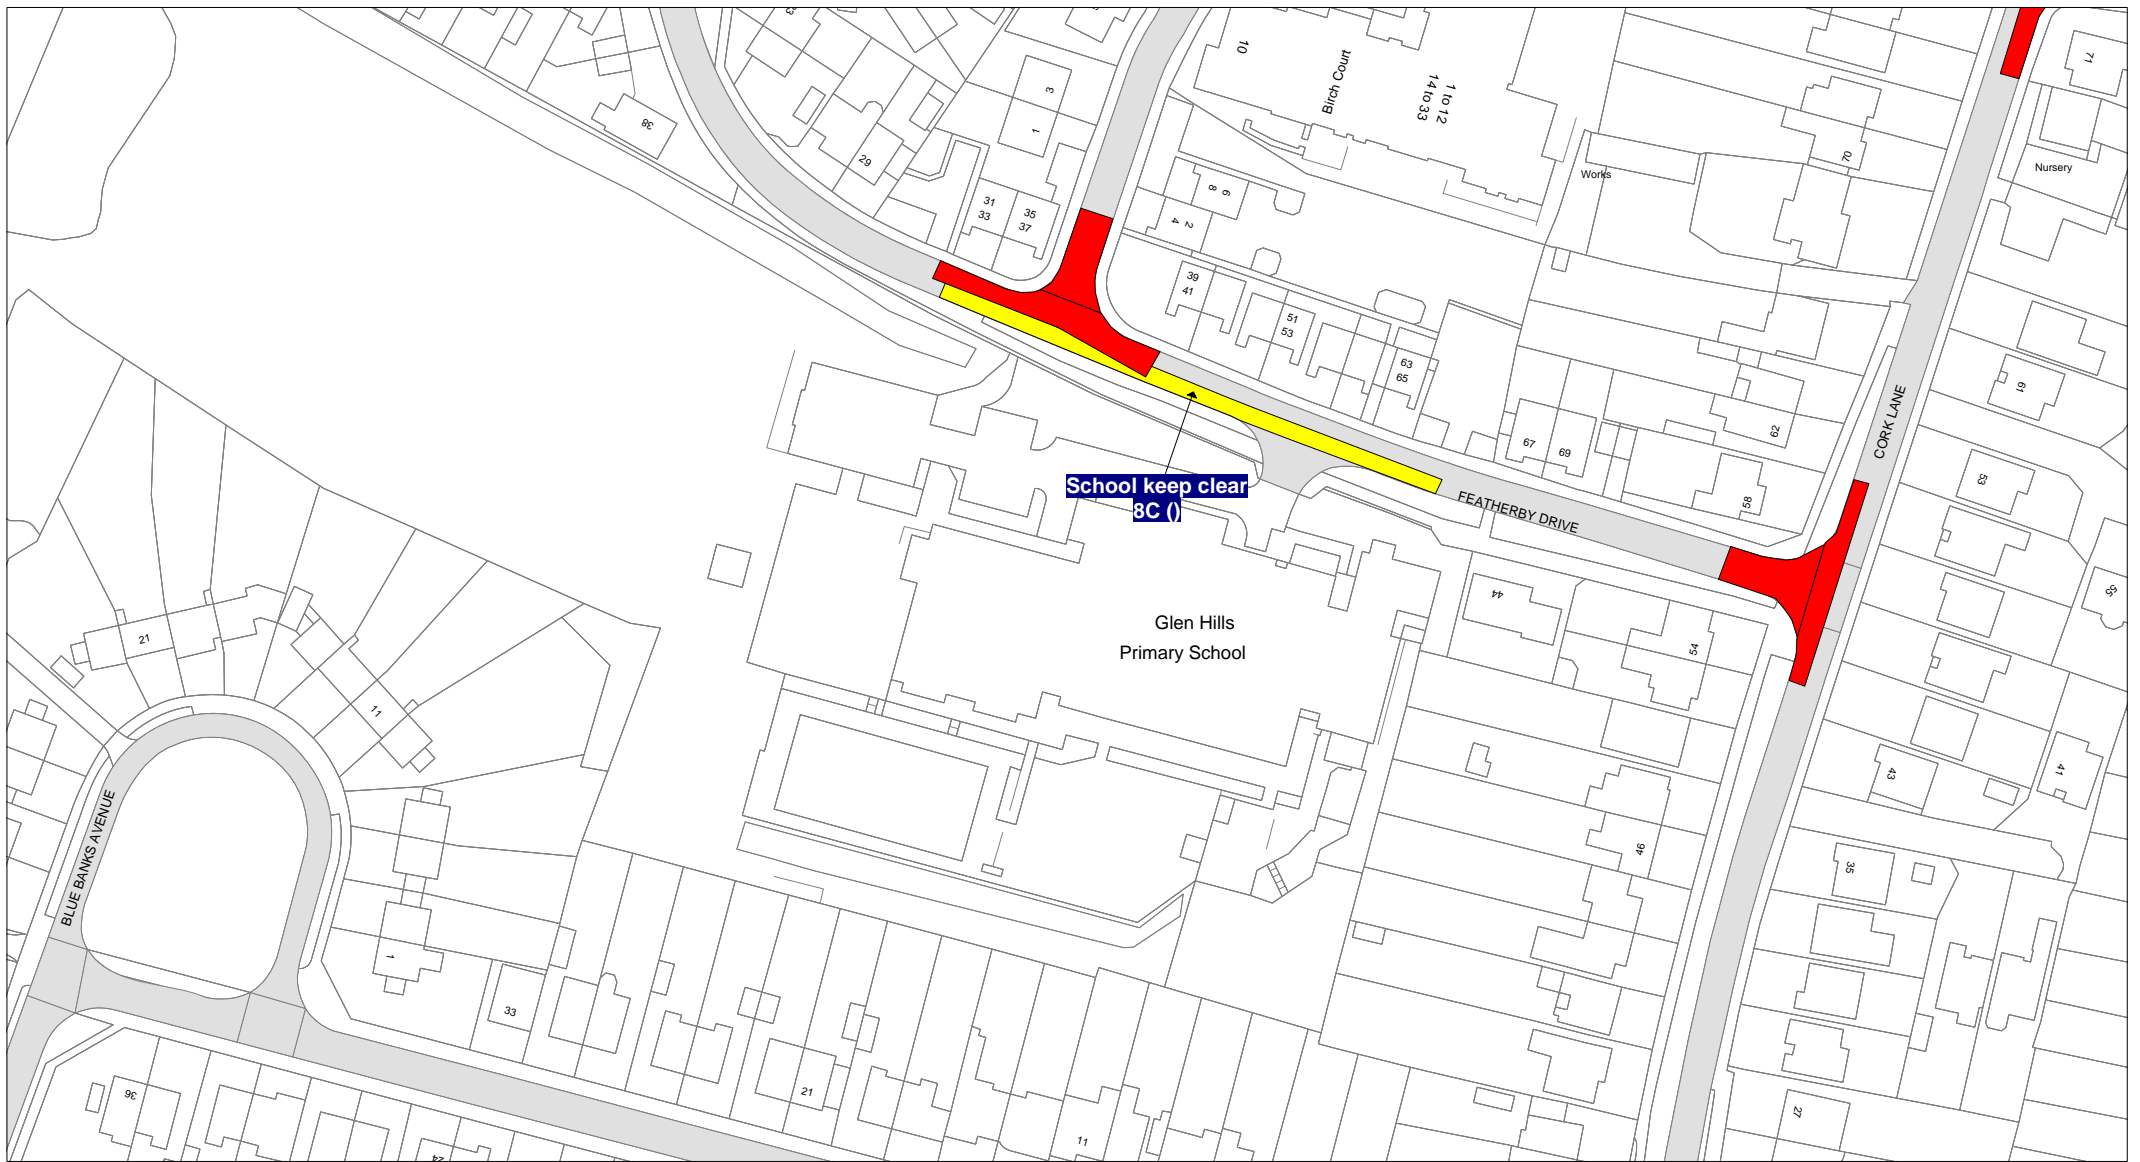

THE LEICESTERSHIRE COUNTY COUNCIL  
(VARIOUS ROADS, DISTRICT OF BLABY) CONSOLIDATION ORDER 2017  
(COPT OAK ROAD, NARBOROUGH AND FEATHERBY DRIVE, GLEN PARVA)  
(AMENDMENT 9) ORDER 2019

The Leicestershire County Council ("the Council") in exercise of its powers under Sections 1, 2, 4, 5, 32, 35, 45, 46, 47, 49 and Part IV of Schedule 9 of the Road Traffic Regulation Act 1984 ("the Act") as amended, and of all other enabling powers and after consultation with the Chief Officer of Police in accordance with Part III of Schedule 9 of the Act hereby makes the following Order:-

1. This Order shall come into operation on 13<sup>th</sup> May 2019 and may be cited as "The Leicestershire County Council (Various Roads, District of Blaby) Consolidation Order 2017 (Copt Oak Road, Narborough and Featherby Drive, Glen Parva) (Amendment 9) Order 2019"
2. The "Leicestershire County Council (Blaby District) Consolidation Order 2017" is hereby amended by the plan(s) specified in the First Schedule to this Order and with the inclusion of the plan(s) specified in the Second Schedule, attached hereto.

FIRST SCHEDULE  
Plan(s) to be amended

JT90 – Glen Parva

SECOND SCHEDULE  
New Plan(s)

JT90 – Glen Parva  
KA81 - Narborough

THE COMMON SEAL of THE )  
LEICESTERSHIRE COUNTY COUNCIL )  
was hereunto affixed this first day of )  
May 2019 in the presence of )