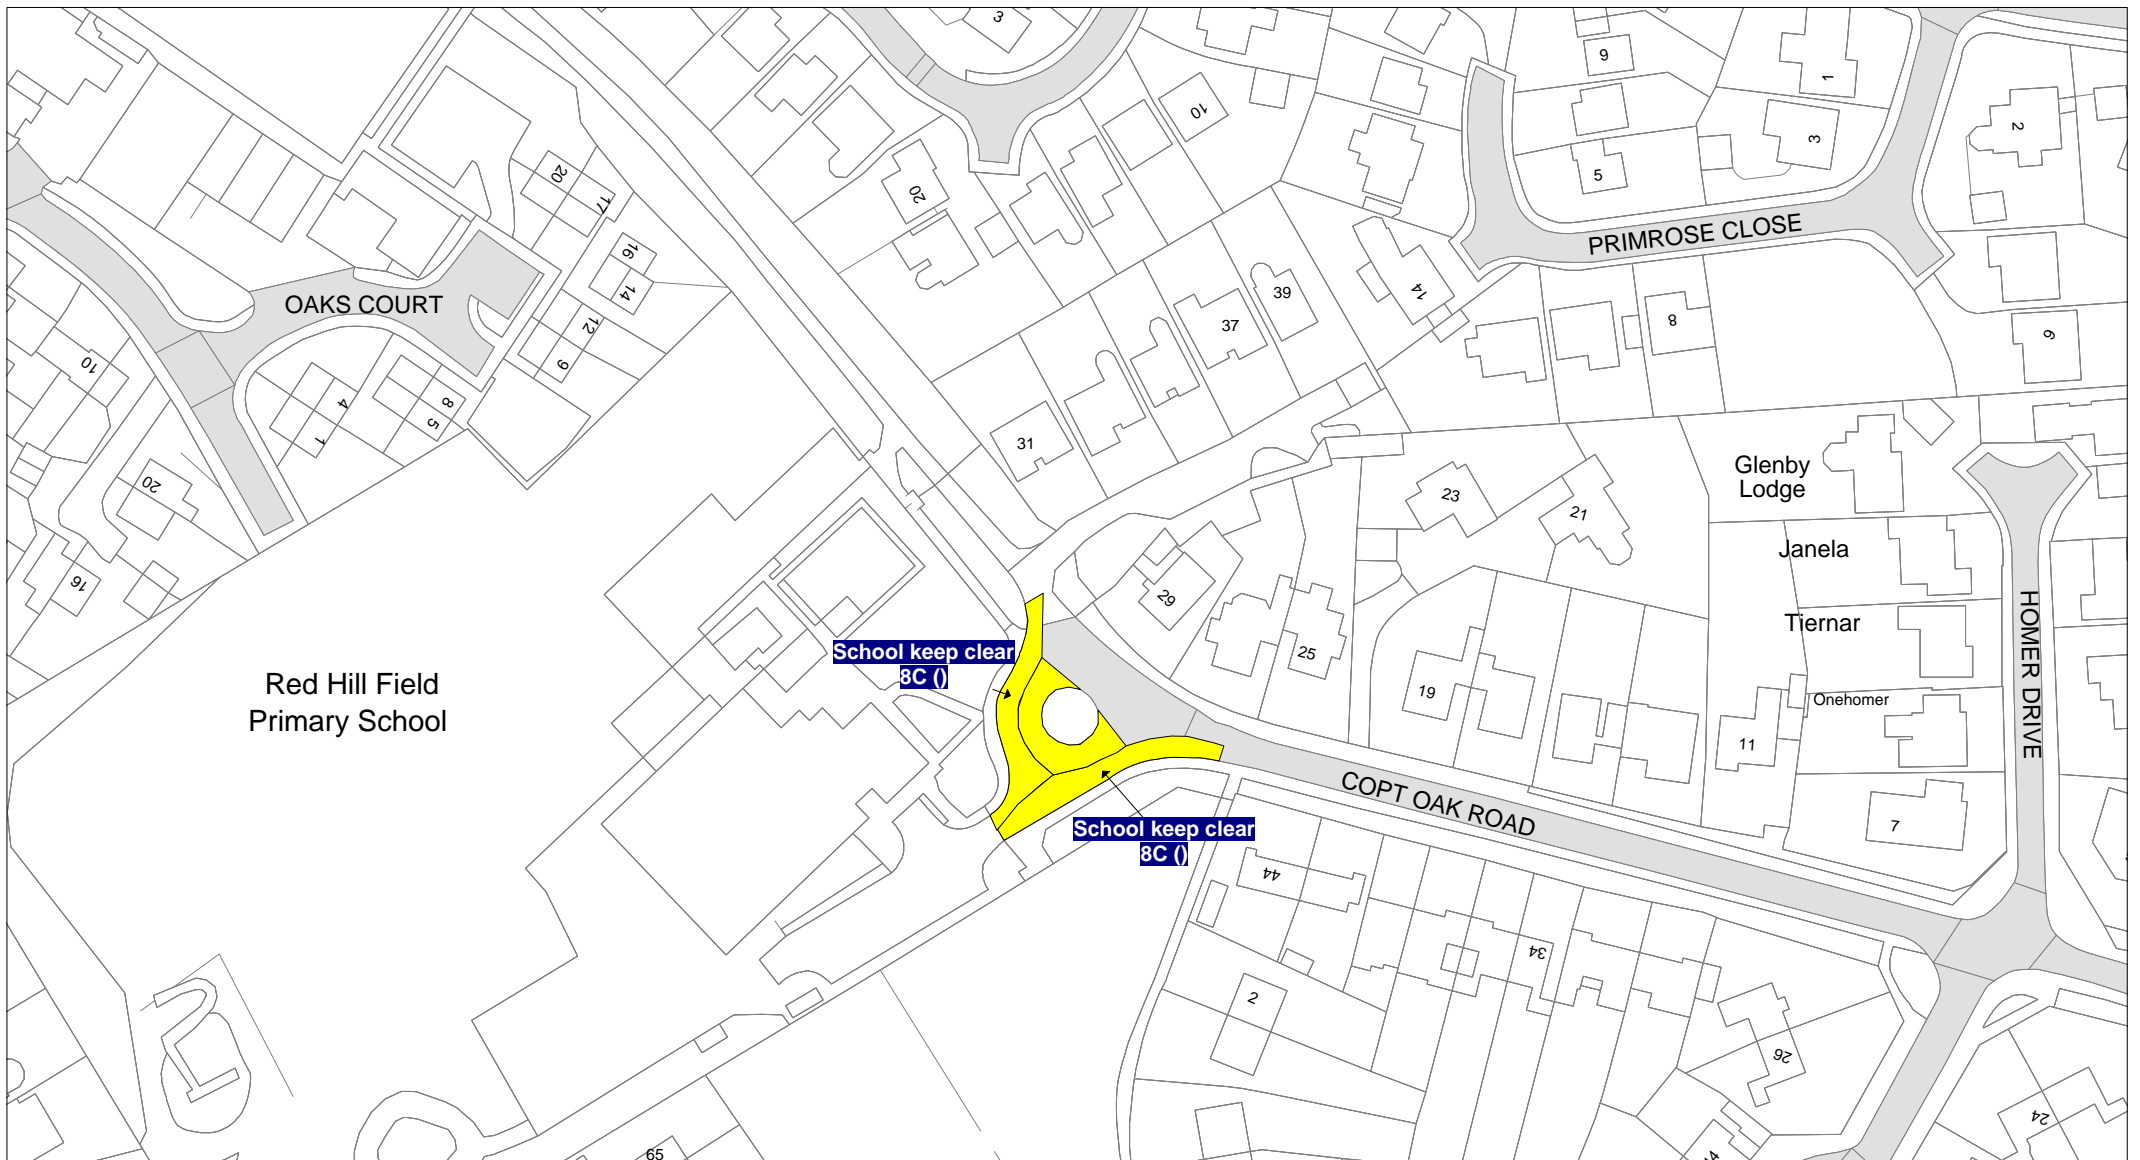

Tile Ref: KA81

© Crown copyright. All rights reserved
Leicestershire County Council
Licence No. 100019271 2018

SCALE	1 : 1250
DATE	15/11/2018
DRAWING No.	
DRAWN BY