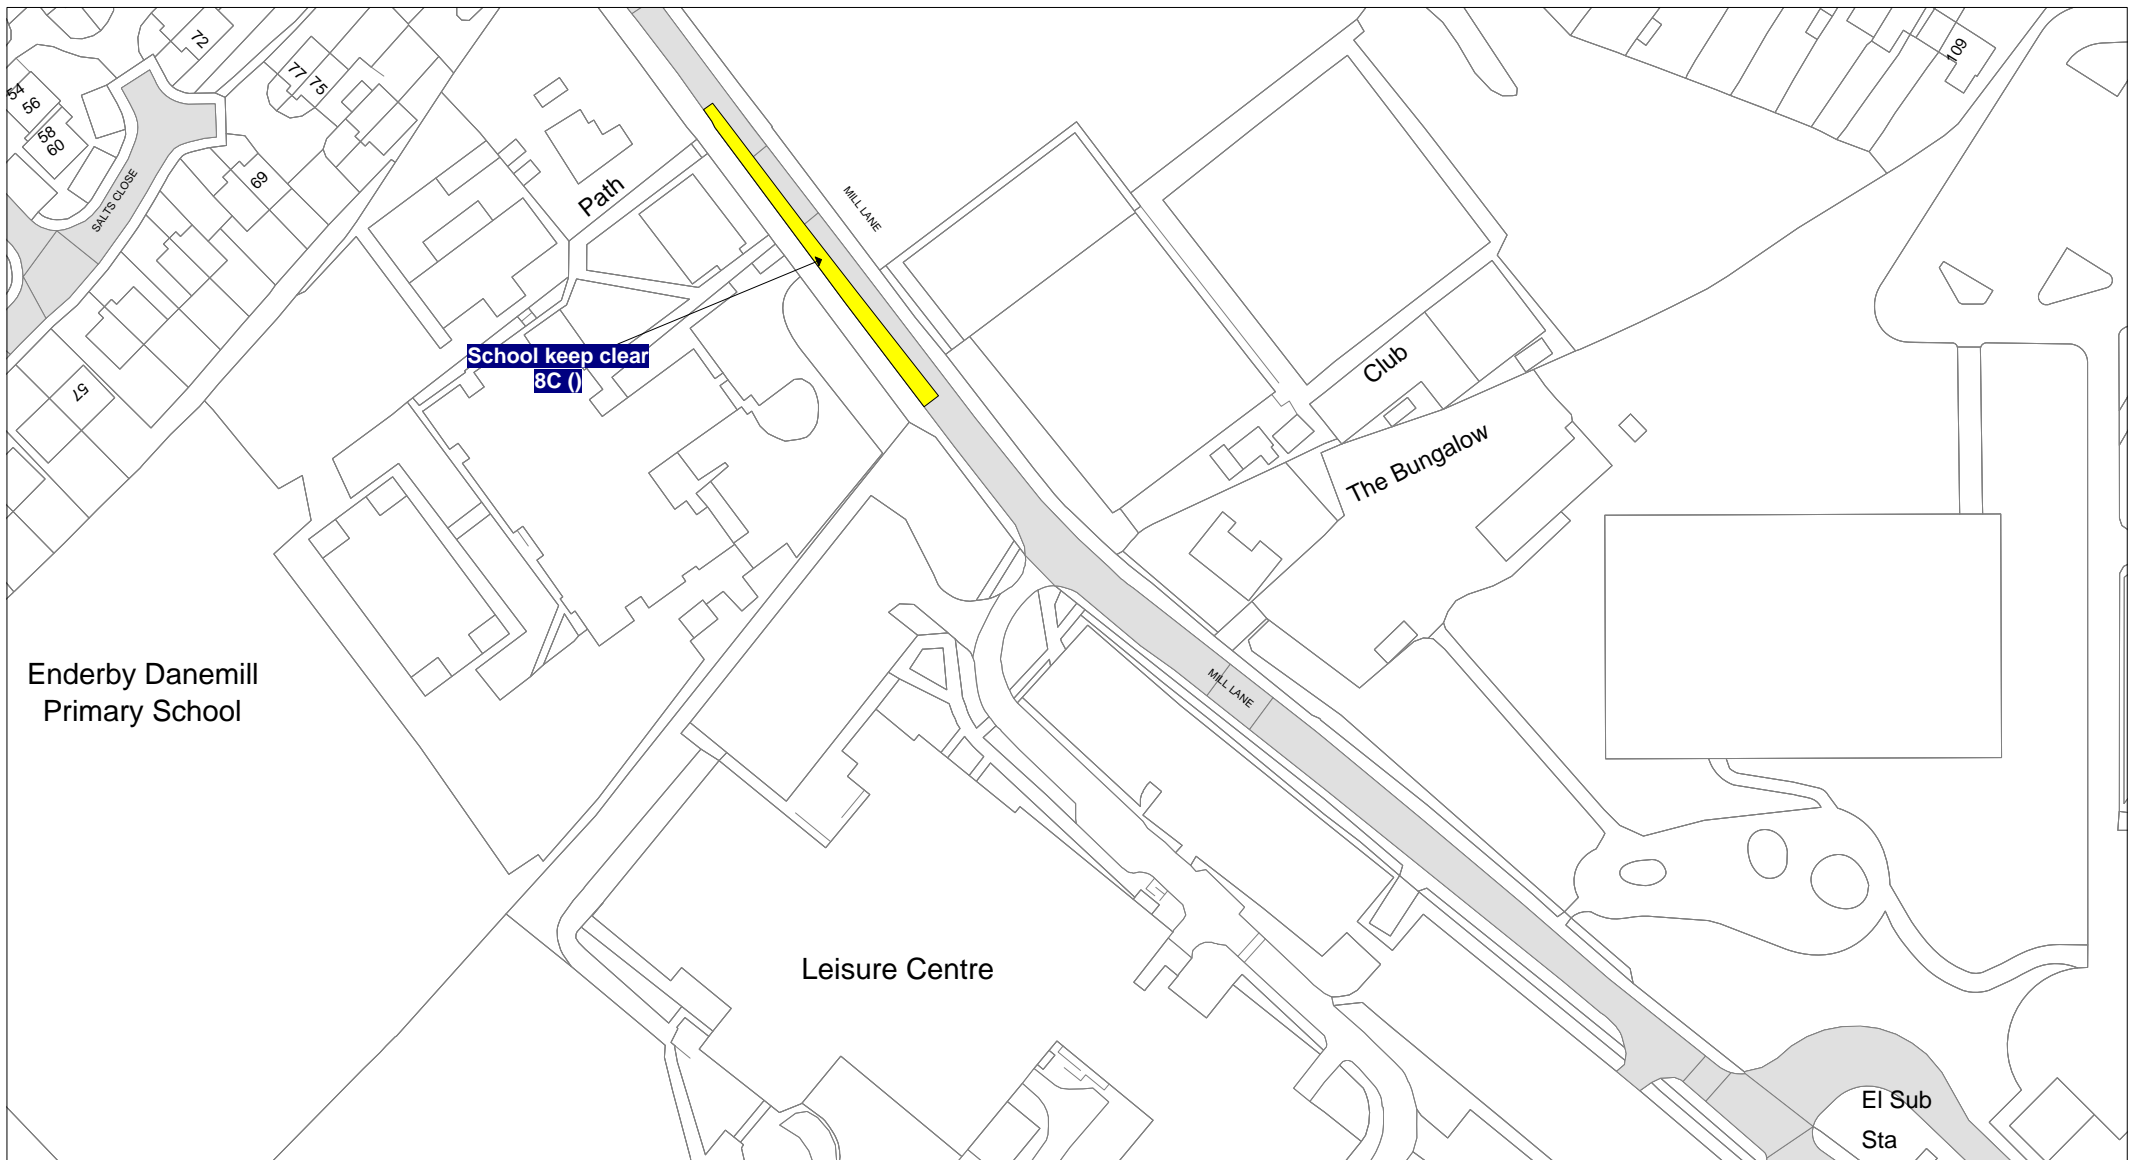

Enderby Danemill
Primary School

School keep clear
8C ()

Leisure Centre

Club
The Bungalow

EI Sub
Sta

Tile Ref: JU83

© Crown copyright. All rights reserved
Leicestershire County Council
Licence No. 100019271 2018

SCALE

1 : 1250

DATE

24/08/2018

DRAWING No.

DRAWN BY