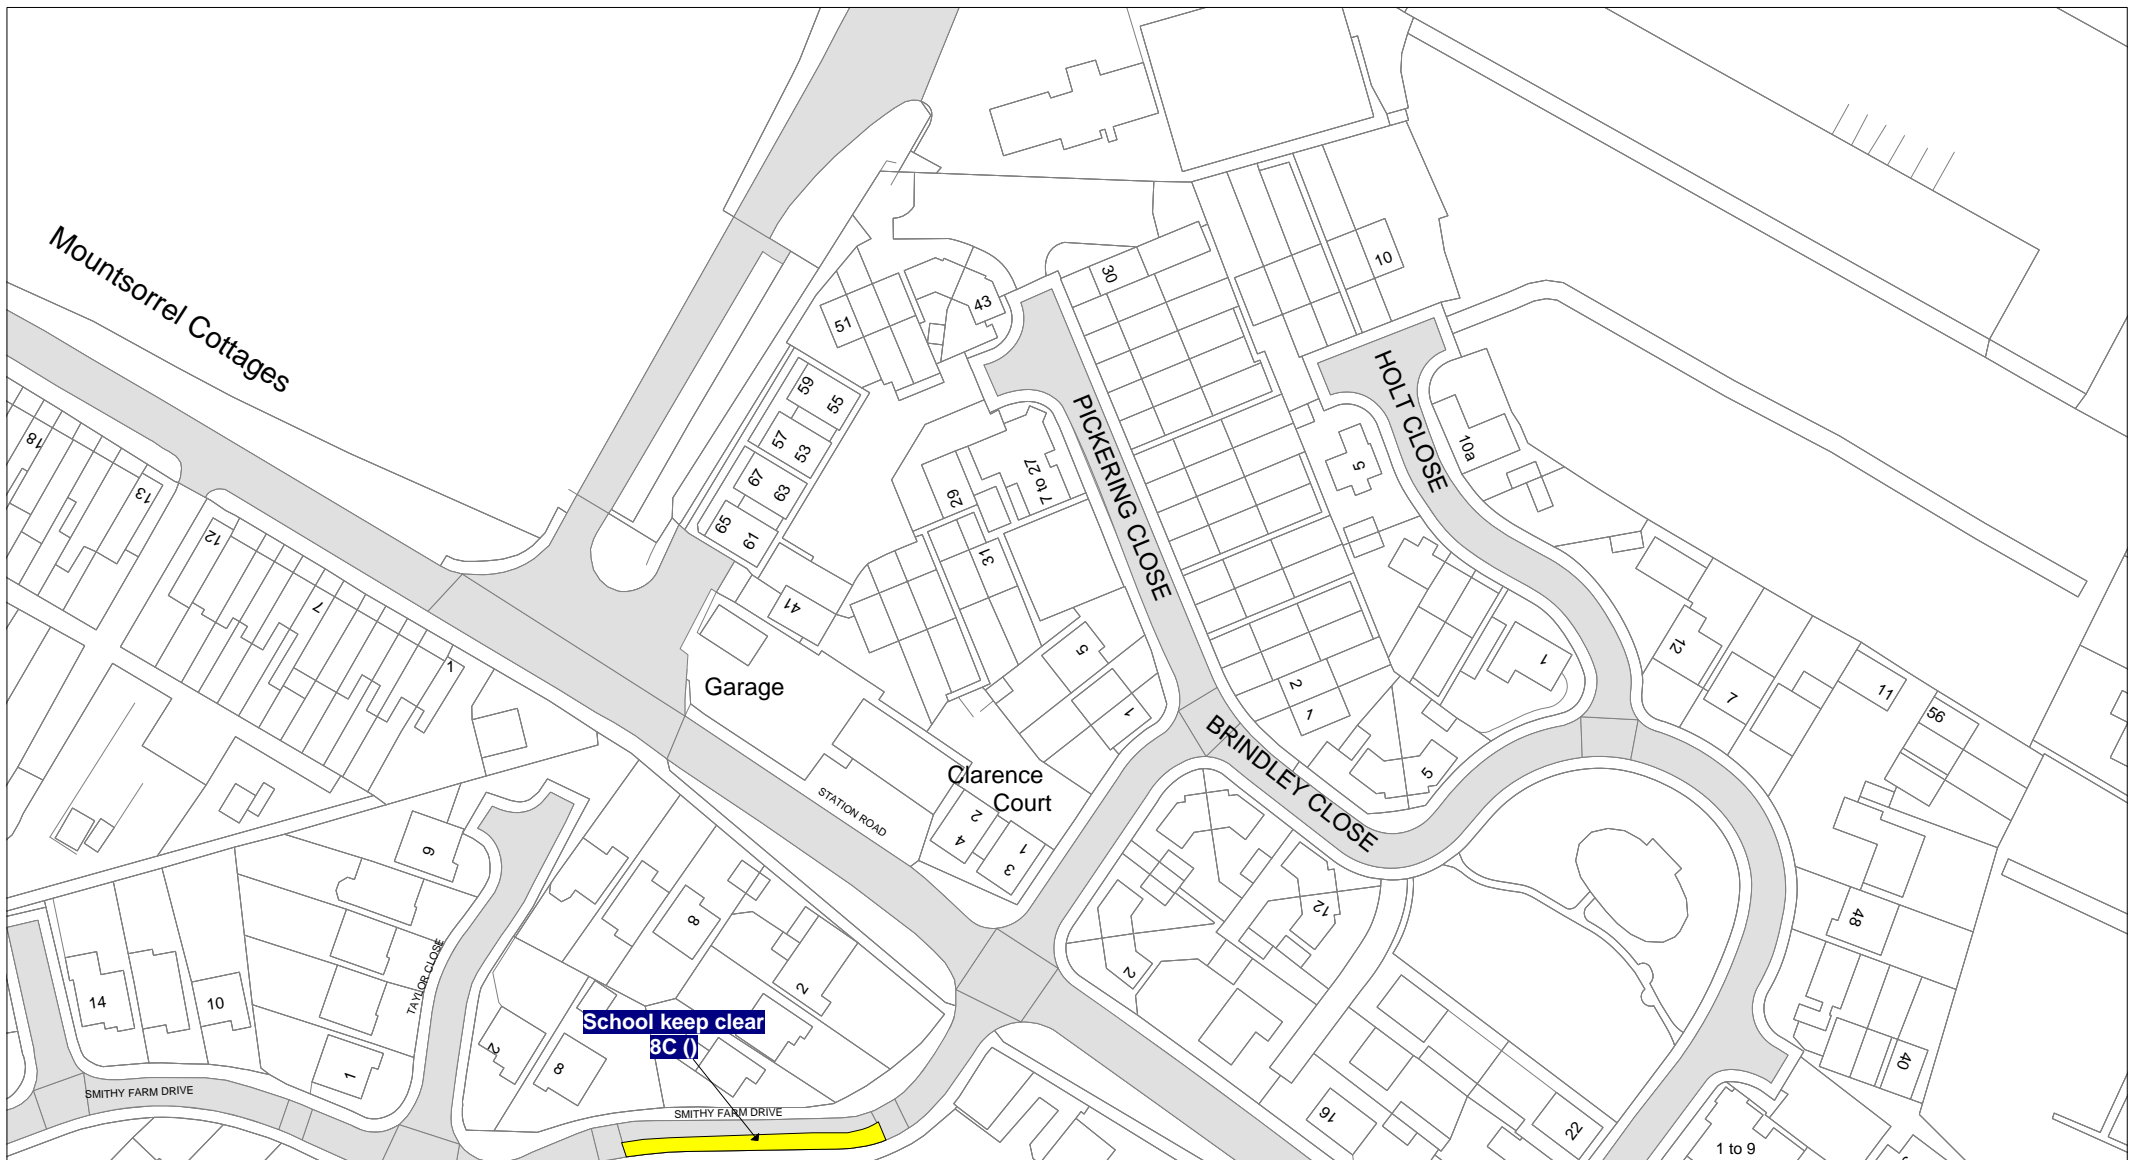

DATE

24/08/2018

DRAWING No.

DRAWN BY

Tile Ref: KC88

© Crown copyright. All rights reserved  
 Leicestershire County Council  
 Licence No. 100019271 2018

SCALE	1 : 1250
DATE	24/08/2018
DRAWING No.	
DRAWN BY	