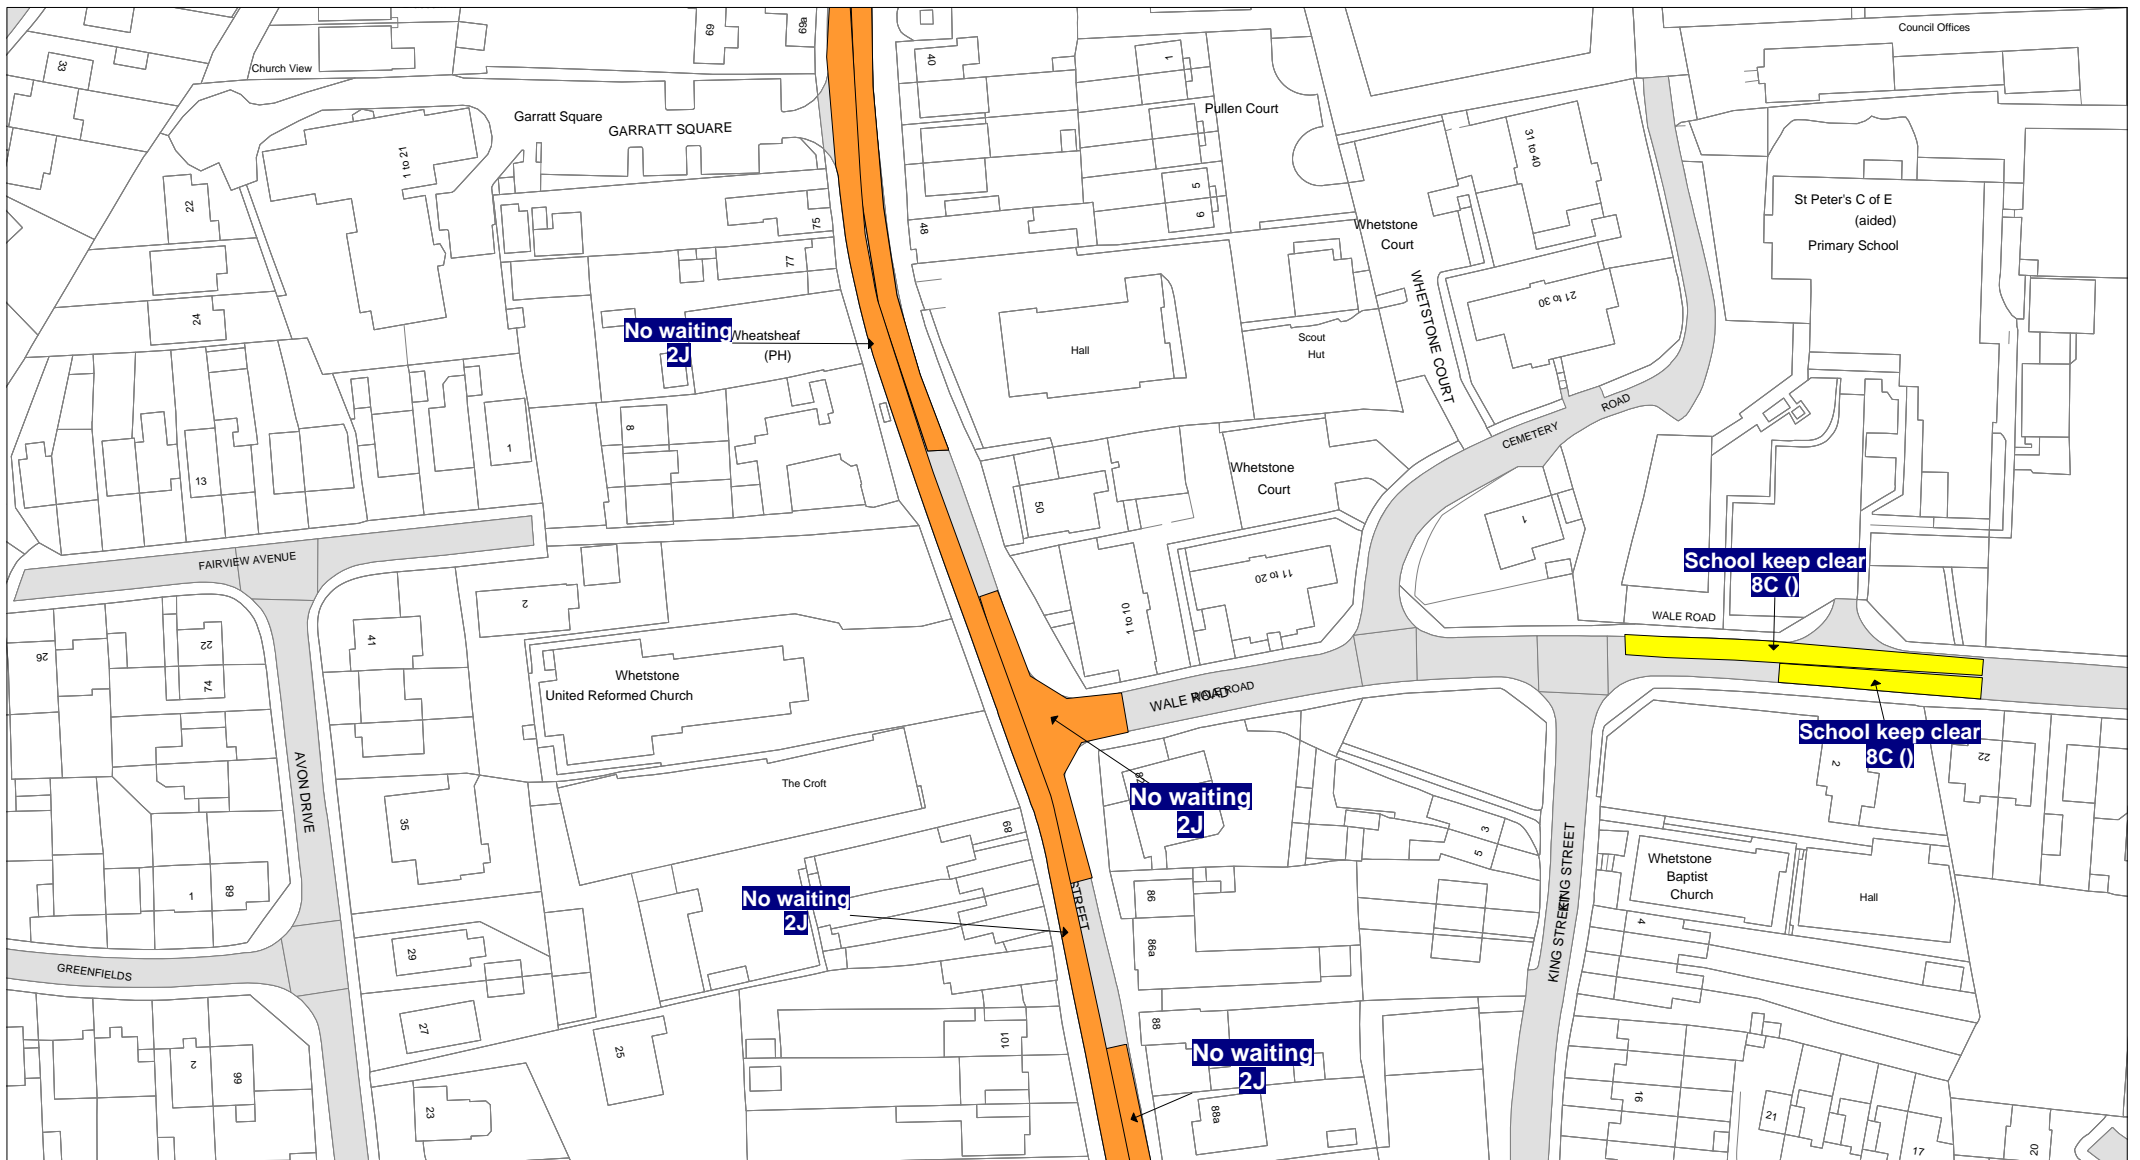

Tile Ref: KC88

© Crown copyright. All rights reserved
Leicestershire County Council
Licence No. 100019271 2018

SCALE	1 : 1250
DATE	24/08/2018
DRAWING No.	
DRAWN BY