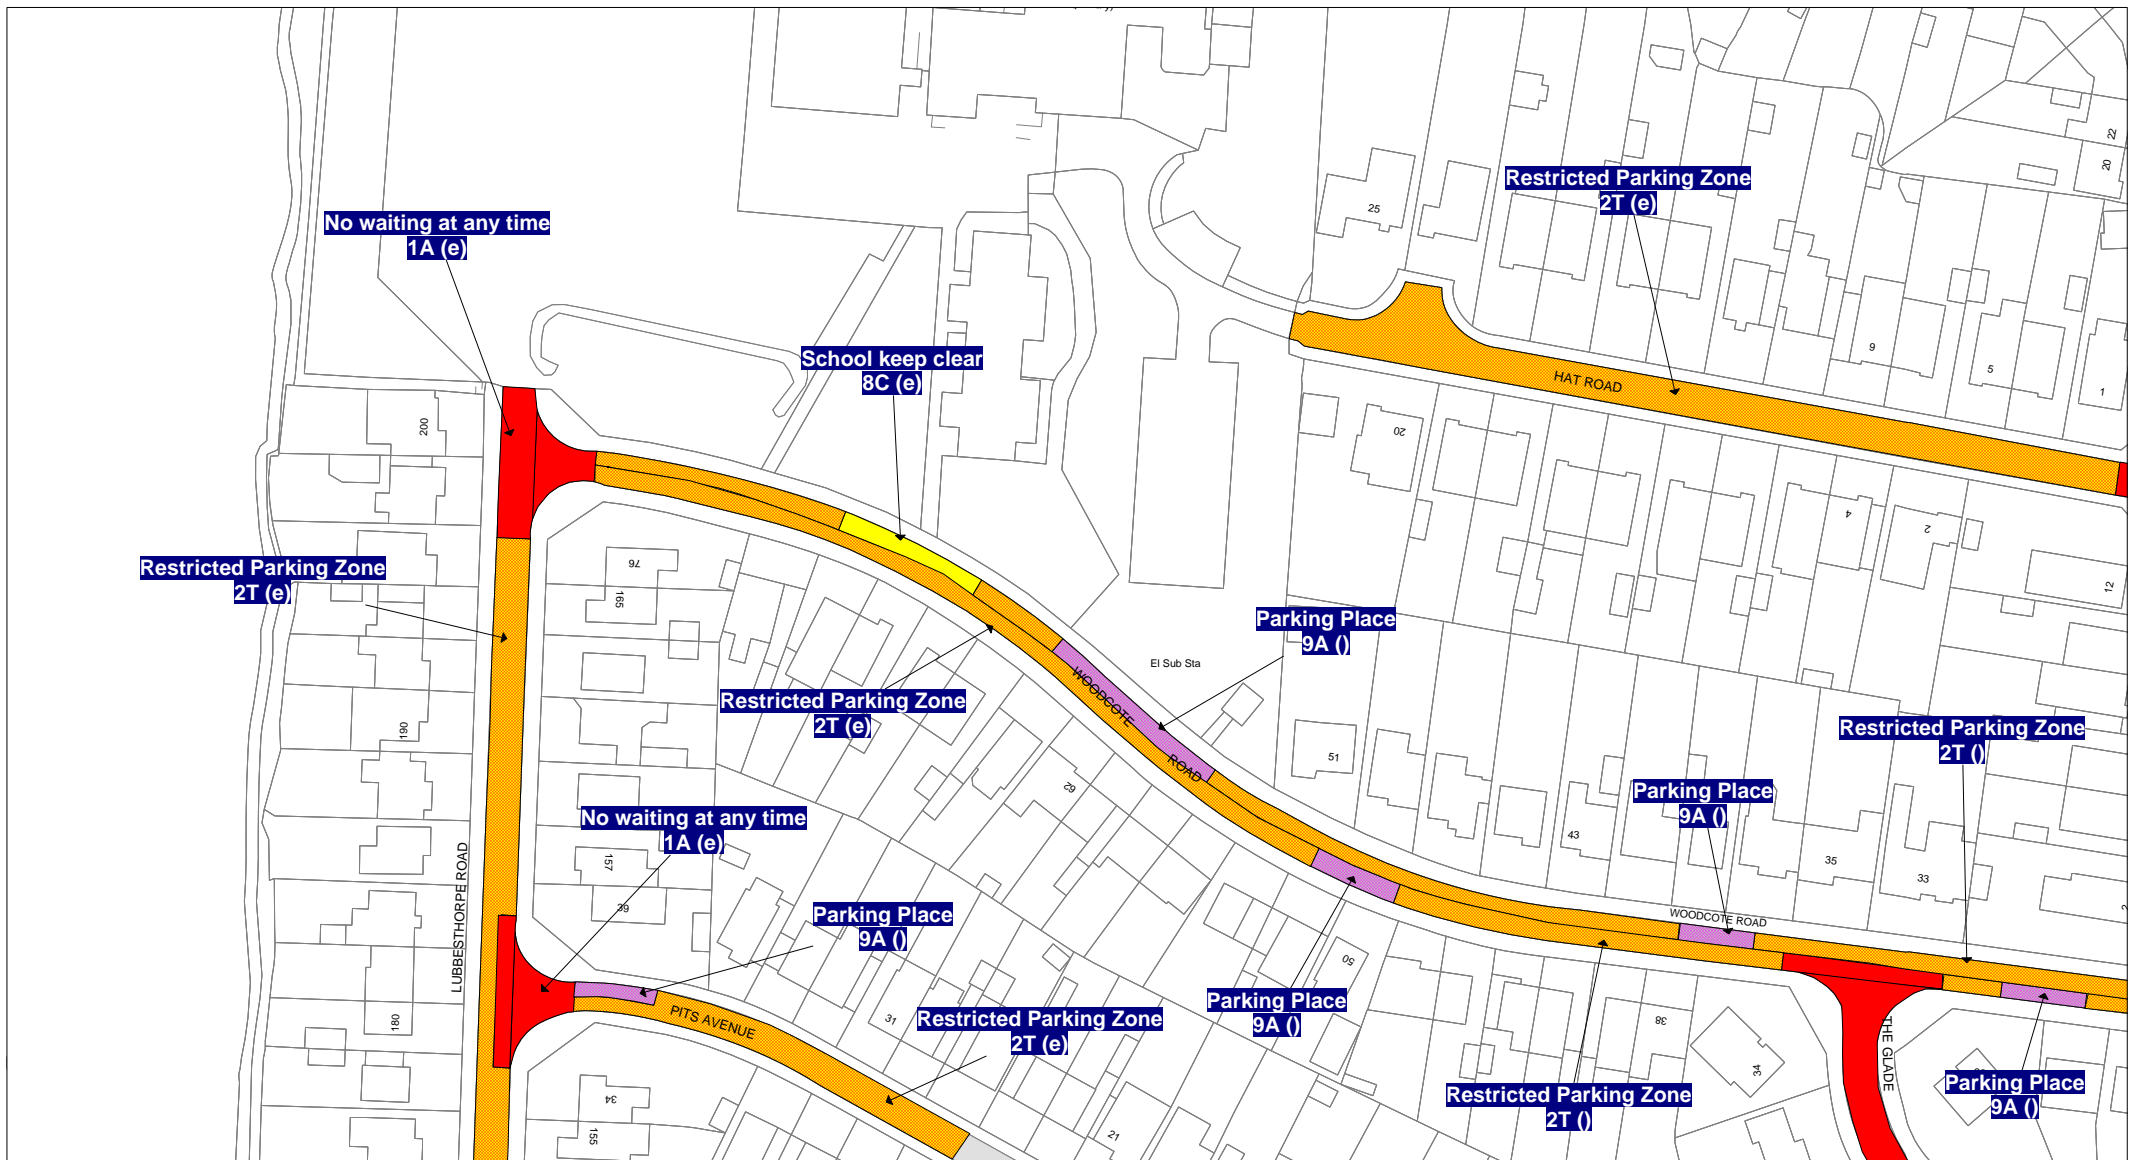

Tile Ref: JH87

© Crown copyright. All rights reserved
Leicestershire County Council
Licence No. 100019271 2018

SCALE	1 : 1250
DATE	14/12/2018
DRAWING No.	
DRAWN BY