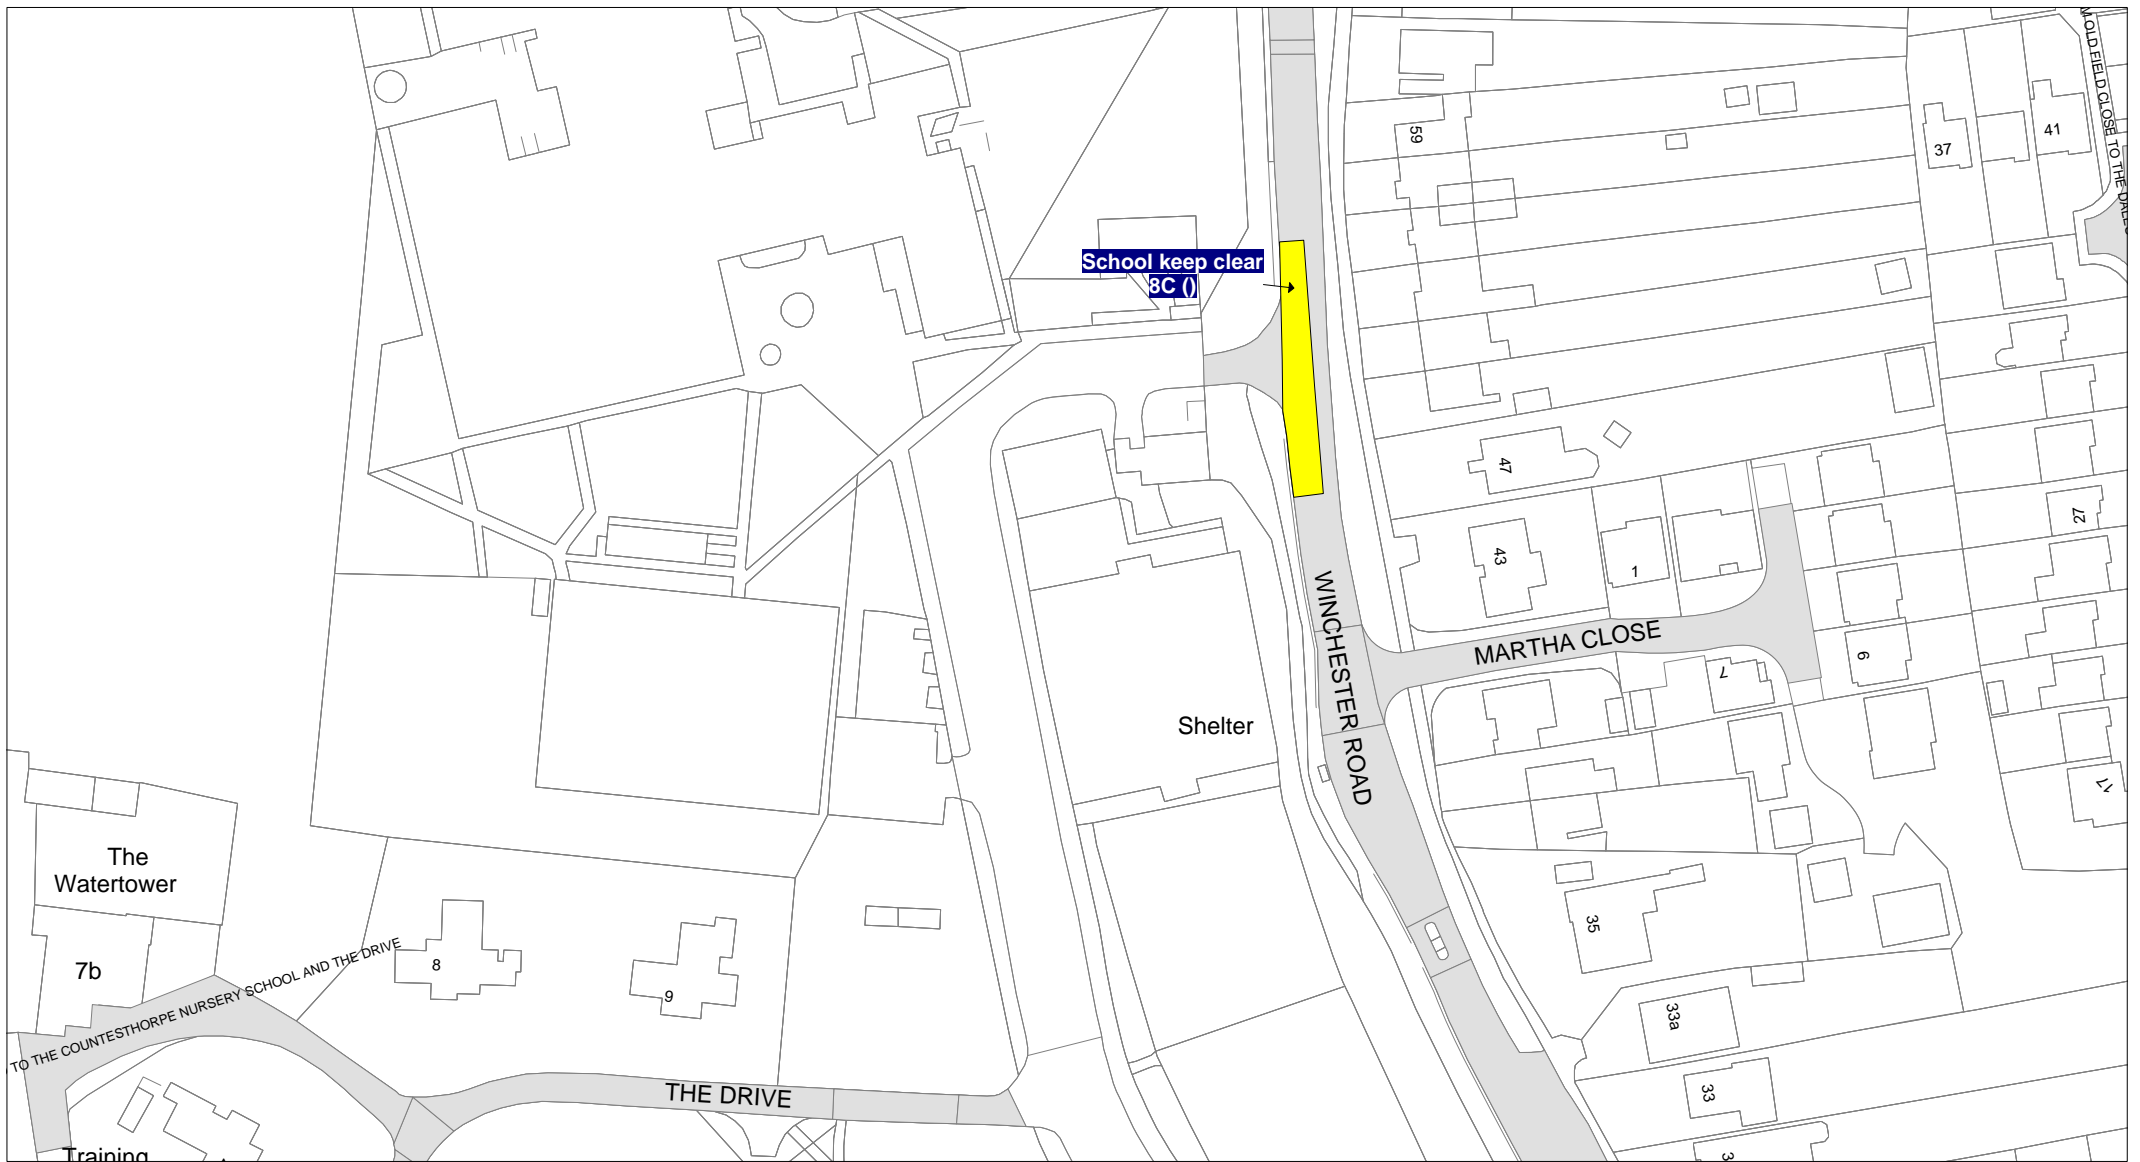

Tile Ref: KL92

© Crown copyright. All rights reserved
Leicestershire County Council
Licence No. 100019271 2018

SCALE	1 : 1250
DATE	02/07/2018
DRAWING No.	
DRAWN BY