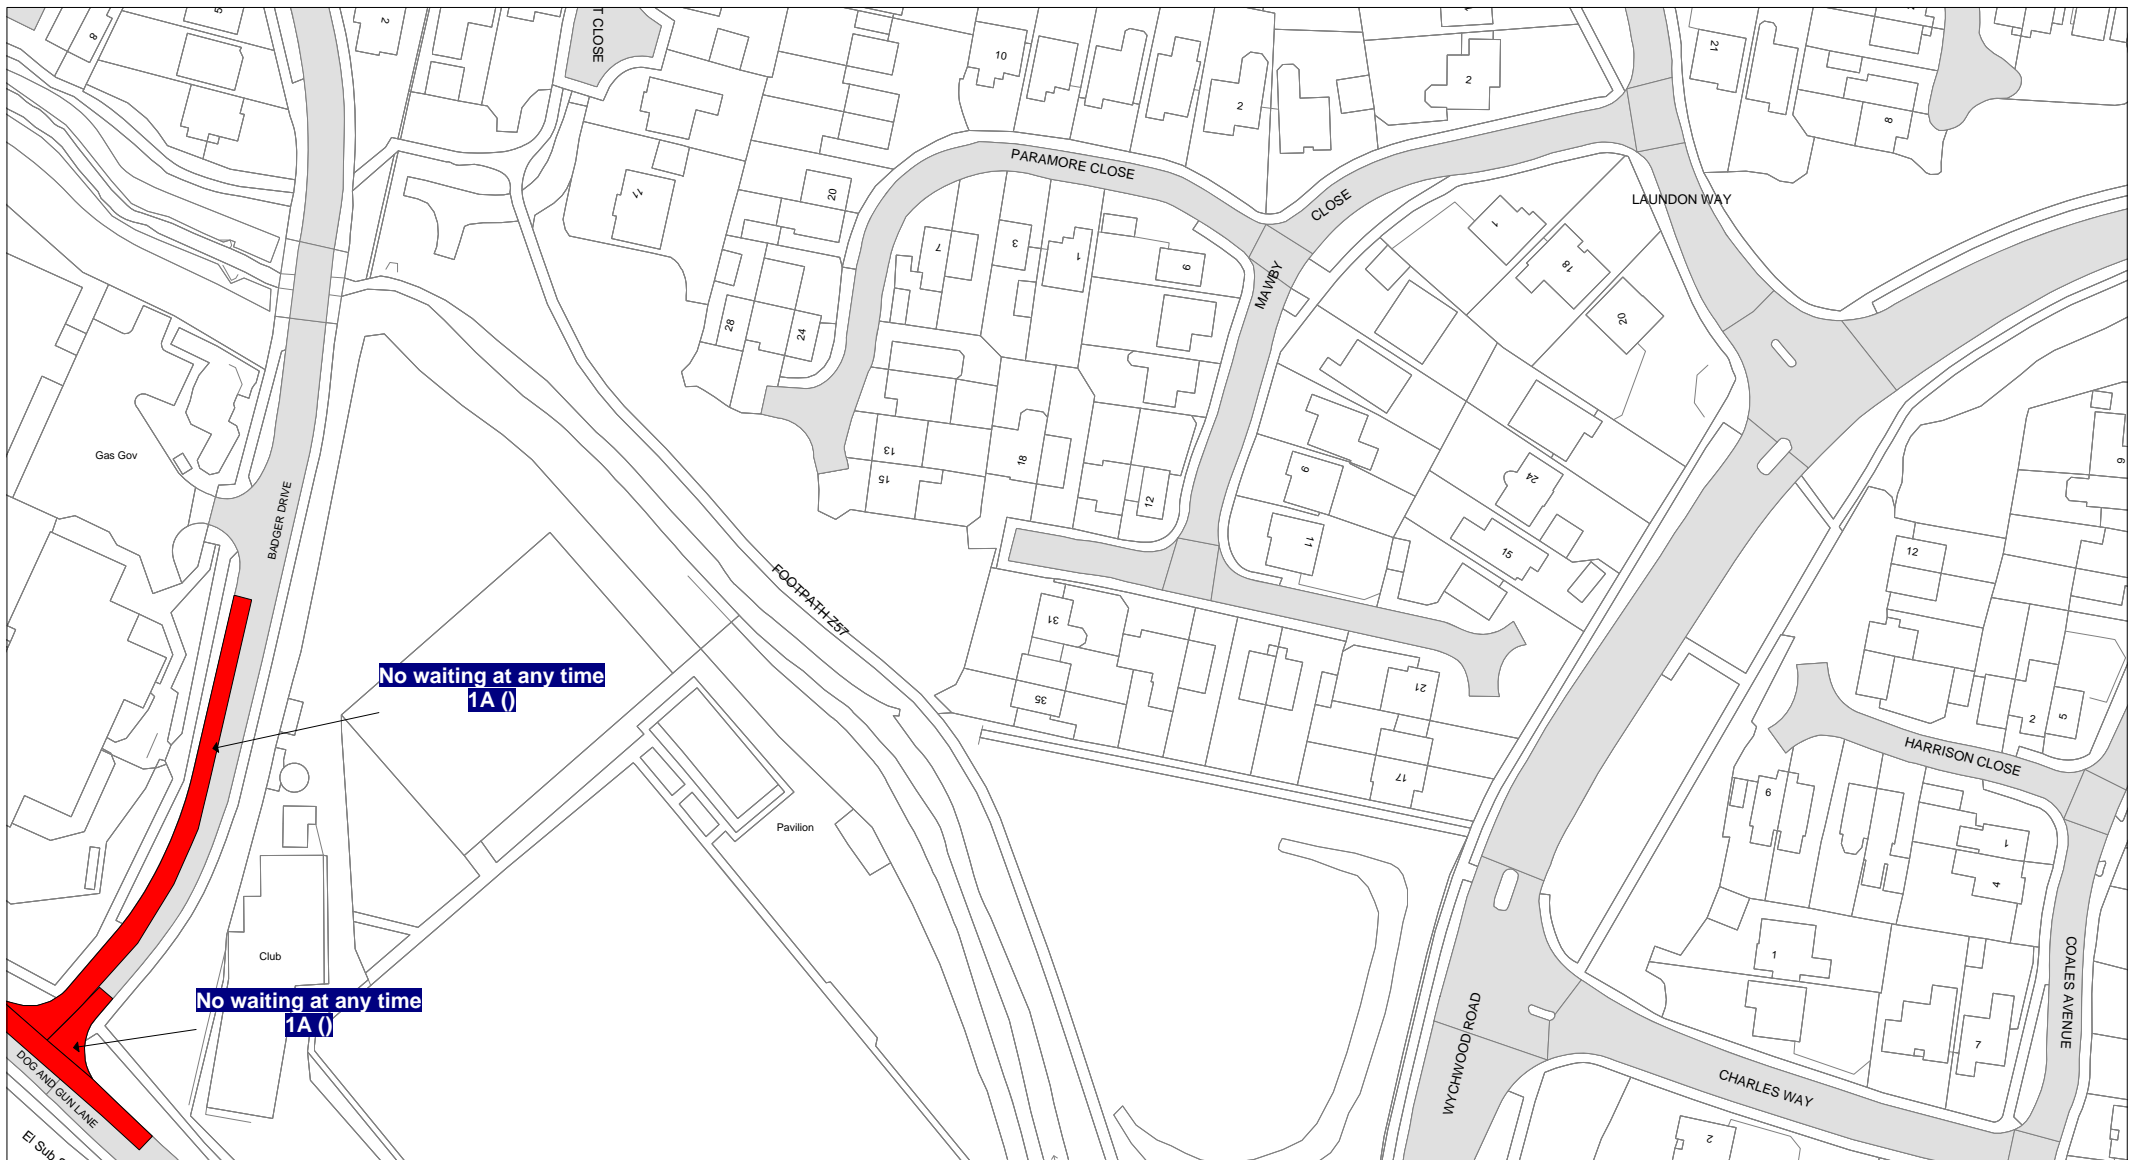

Tile Ref: KI89

© Crown copyright. All rights reserved
Leicestershire County Council
Licence No. 100019271 2017

SCALE	1 : 1250
DATE	21/12/2017
DRAWING No.	
DRAWN BY