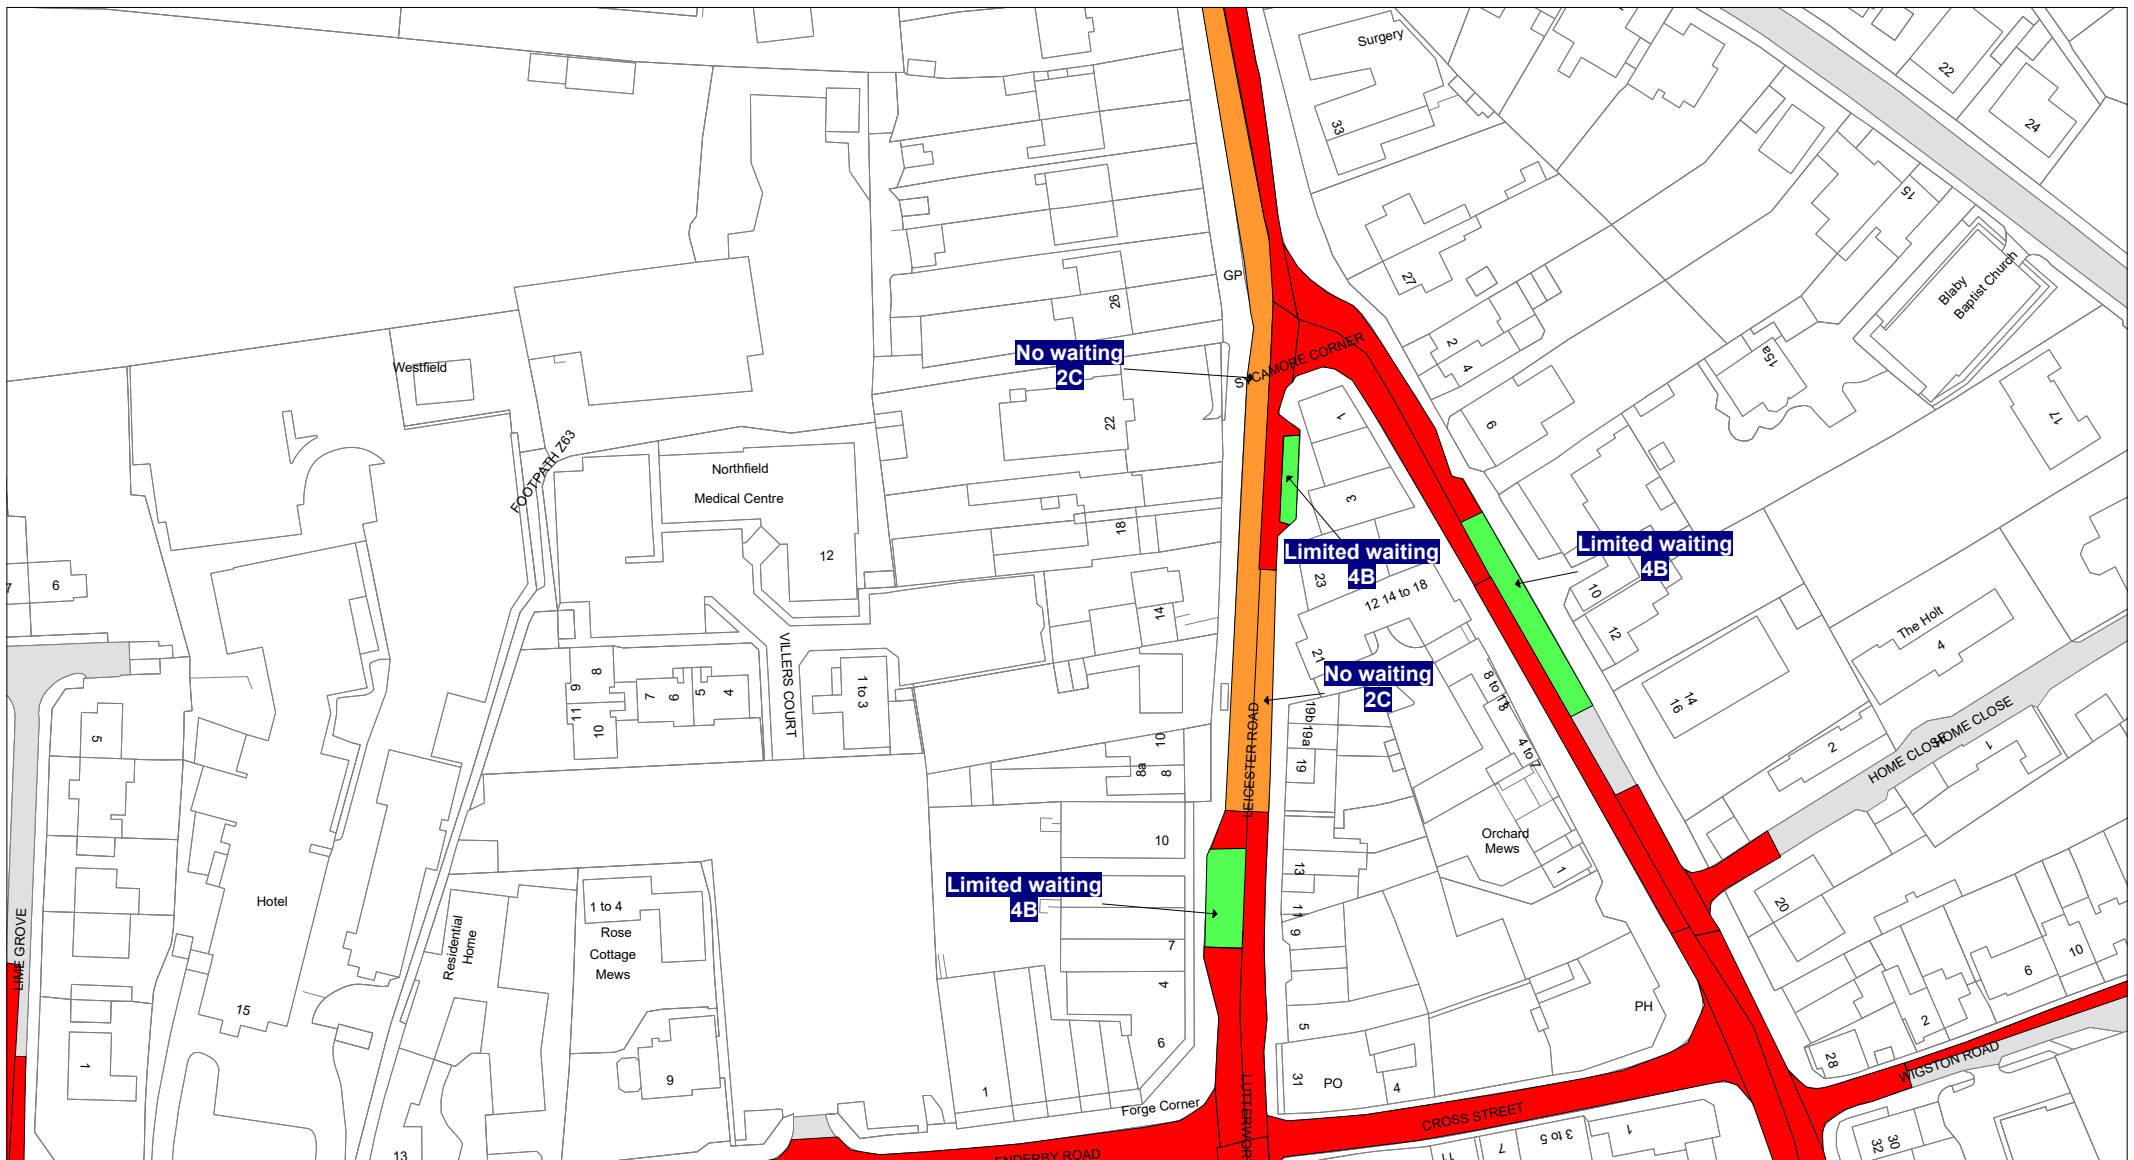

Tile Ref: JZ91

© Crown copyright. All rights reserved
Leicestershire County Council
Licence No. 100019271 2022

SCALE	1 : 1250
DATE	07/02/2022
DRAWING No.	
DRAWN BY