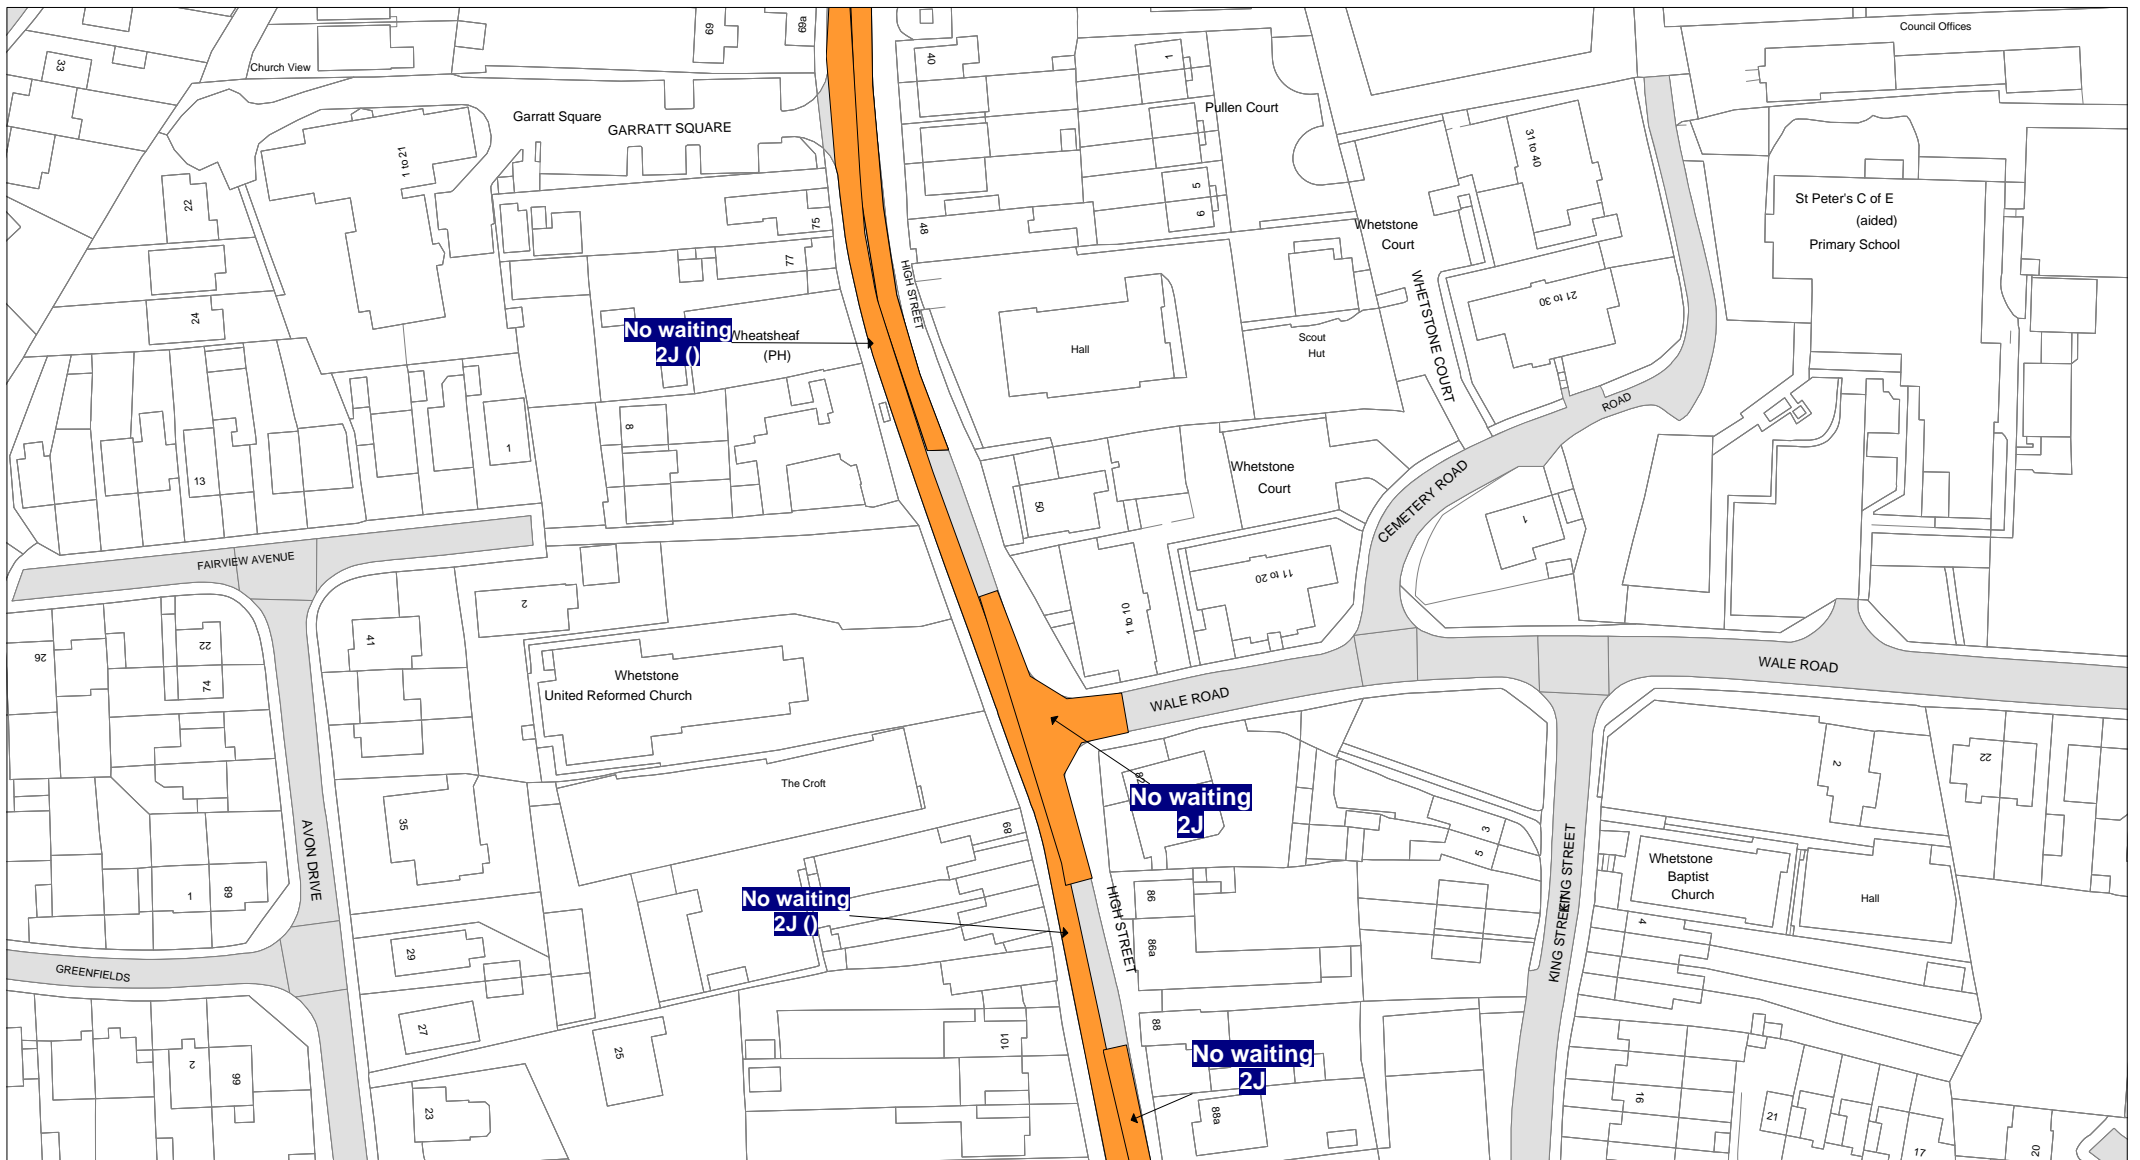

© Crown copyright. All rights reserved
Leicestershire County Council
Licence No. 100019271 2018

Tile Ref: KC88

SCALE	1 : 1250
DATE	20/03/2018
DRAWING No.	
DRAWN BY