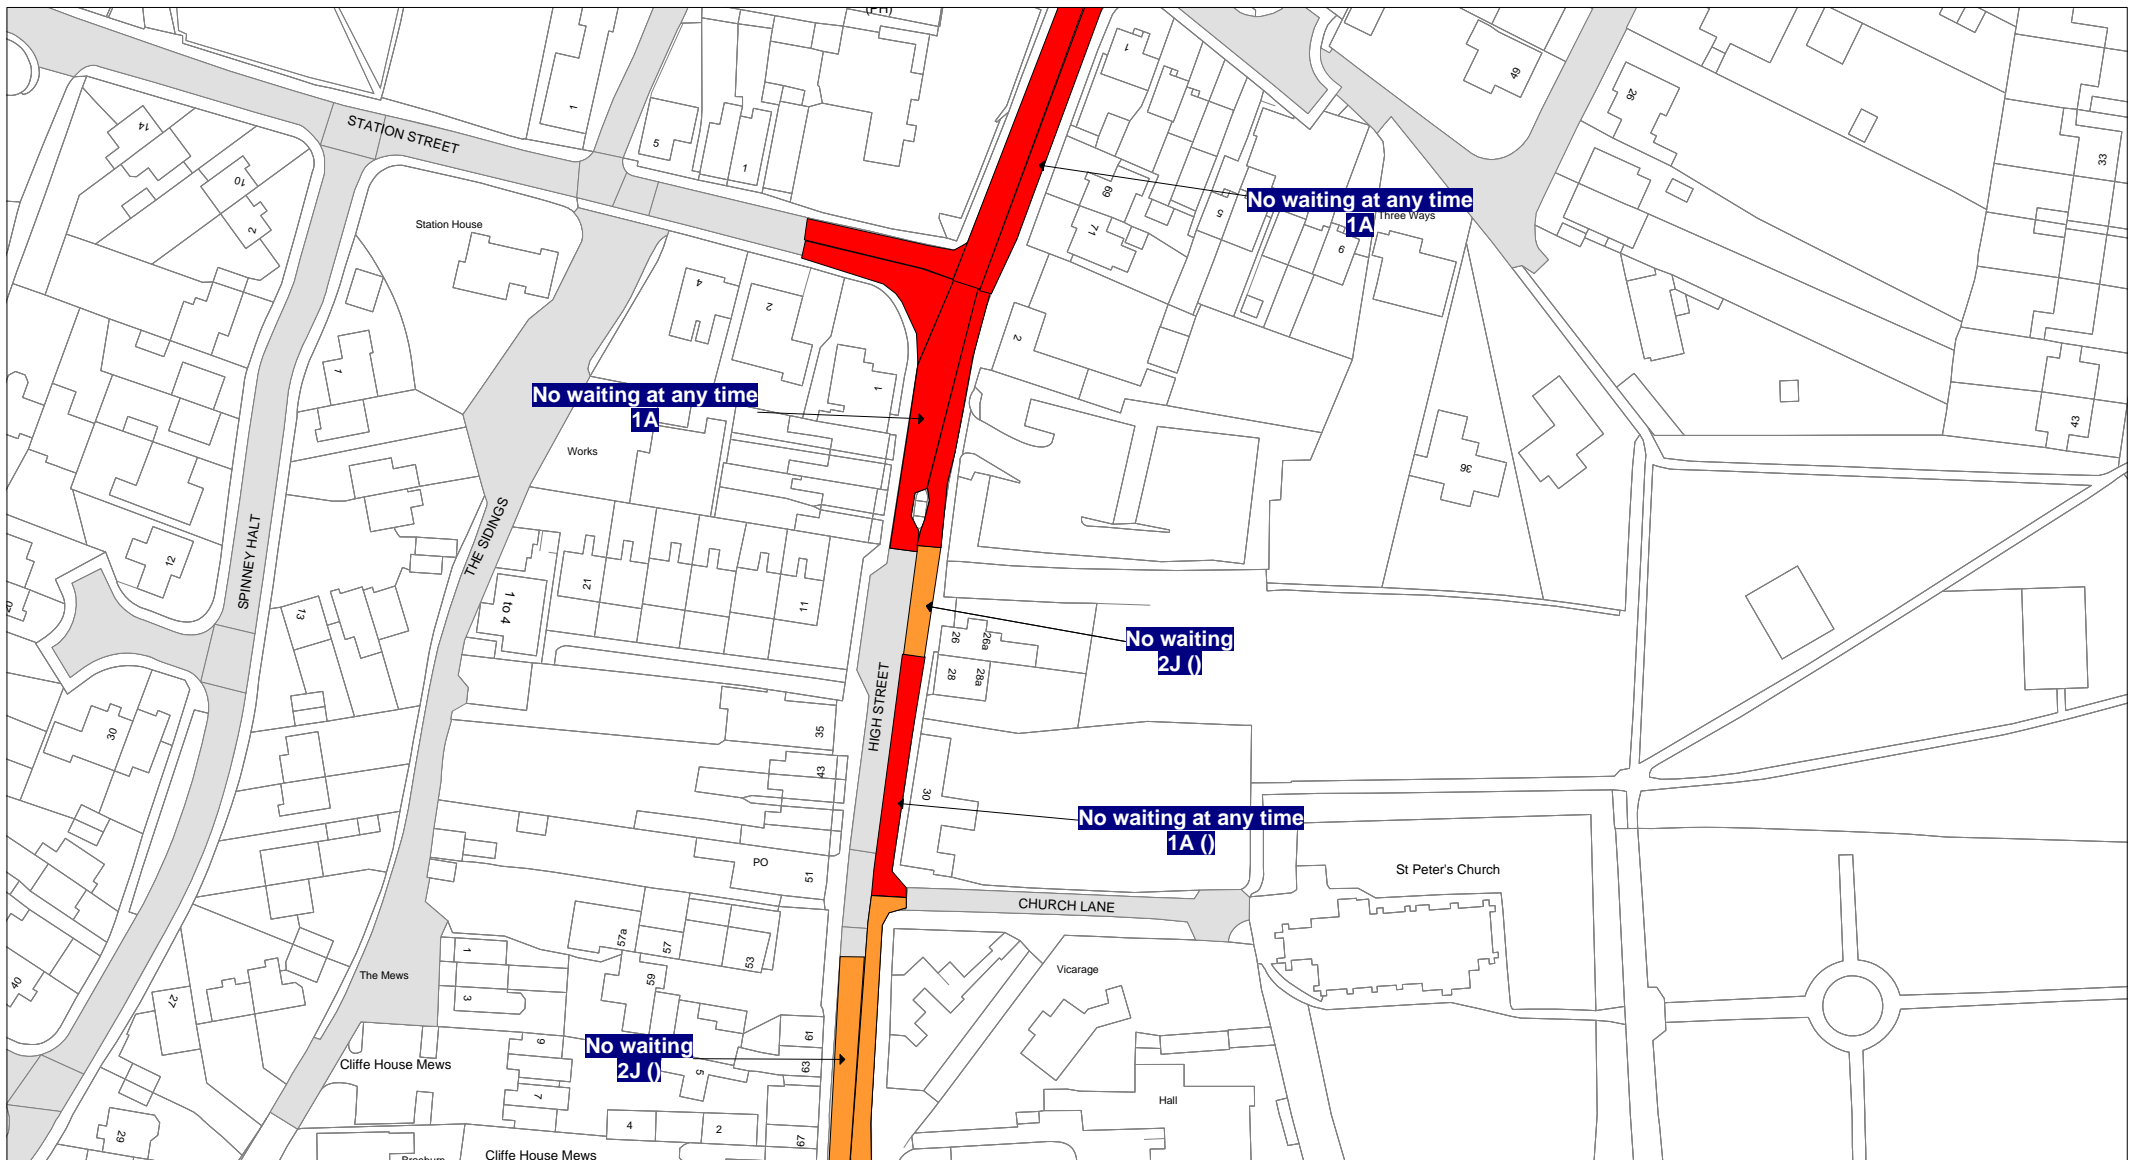

Tile Ref: KB88

© Crown copyright. All rights reserved
Leicestershire County Council
Licence No. 100019271 2018

SCALE	1 : 1250
DATE	20/03/2018
DRAWING No.	
DRAWN BY